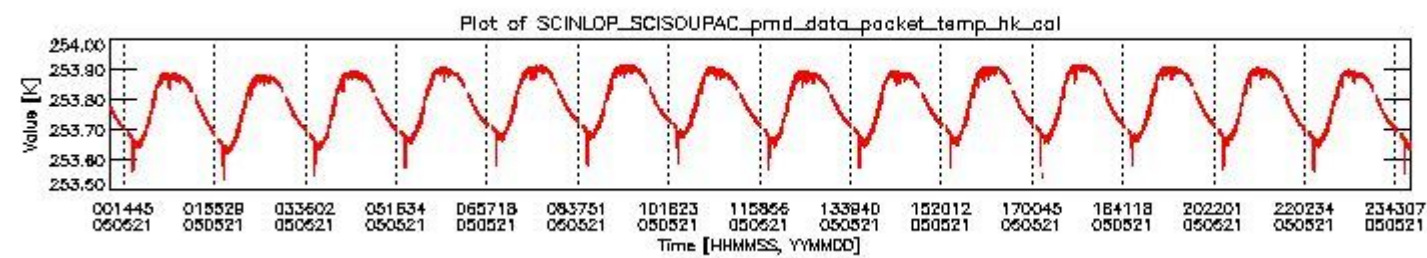

sciamachy_daily_report_level0_PFHS_5_32_N_20050521_3.PNG