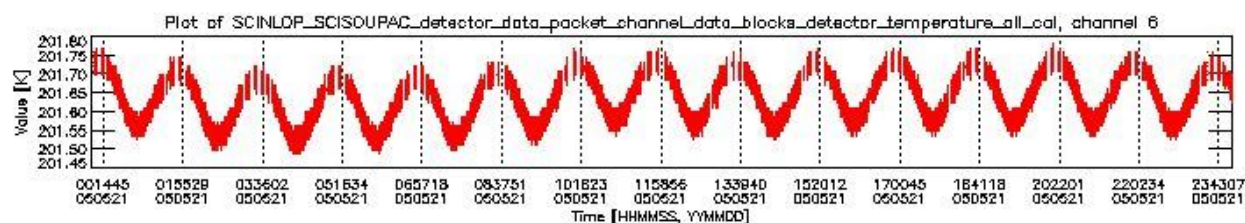

0.3 ADF monitoring

This section shows the (variation in) ADFs used for each of the products. It consists of:

- A table showing which ADFs were used for processing (red values indicate that multiple ADFs of the same type were used)
- Various time line plots, one for each ADF, which show when which ADF was used.

If multiple ADFs of a single type were used, these are marked **red** in the table.

Number	ADF
	CNO (LEVEL_0_CONFIGURATION_FILE)
0	AUX_CNO_AXVPDS20020123_121901_20020101_000000_20200101_000000
	FPO (ORBIT_STATE_VECTOR_FILE)
1	AUX_FPO_AXVPDS20050519_230023_20050519_194438_20050529_211052
2	AUX_FPO_AXVPDS20050519_230043_20050519_194438_20050529_211052