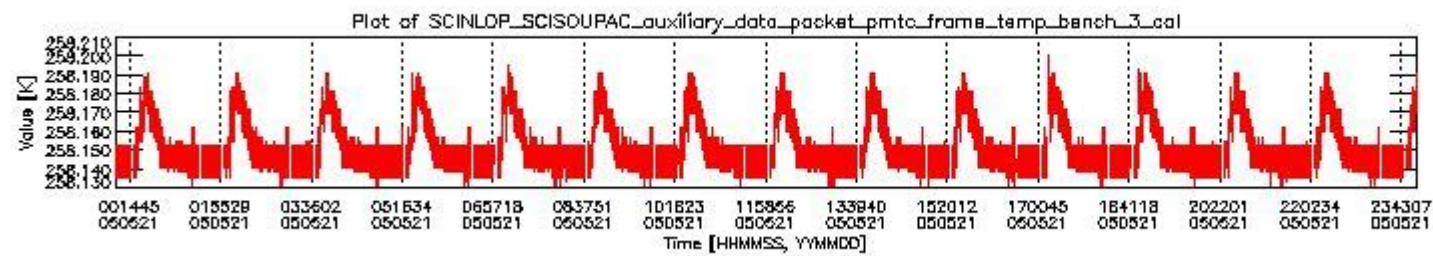

0.1.1 Report summary

The table below shows general characteristics of the data that are included into this report.

Item	Value
Report version	vdraft_20050403
Time of report generation	25MAY2005 04:52:31
Data source version	PFHS/5.32-N
Processing scope for products	21MAY2005 00:00:00 to 22MAY2005 00:00:00
Start time of first product within scope	20MAY2005 22:19:26
Stop time of last product within scope	22MAY2005 01:08:57
Total number of level 0 products	17
Number of level 0 products with errors	17

0.2 Product Quality Indicators

This section shows information about product quality, currently temperatures.

sciamachy_daily_report_level0_PFHS_5_32_N_20050521_0.PNG

sciamachy_daily_report_level0_PFHS_5_32_N_20050521_1.PNG

- A table showing which ADFs were used for processing (red values indicate that multiple ADFs of the same type were used)
- Various time line plots, one for each ADF, which show when which ADF was used.