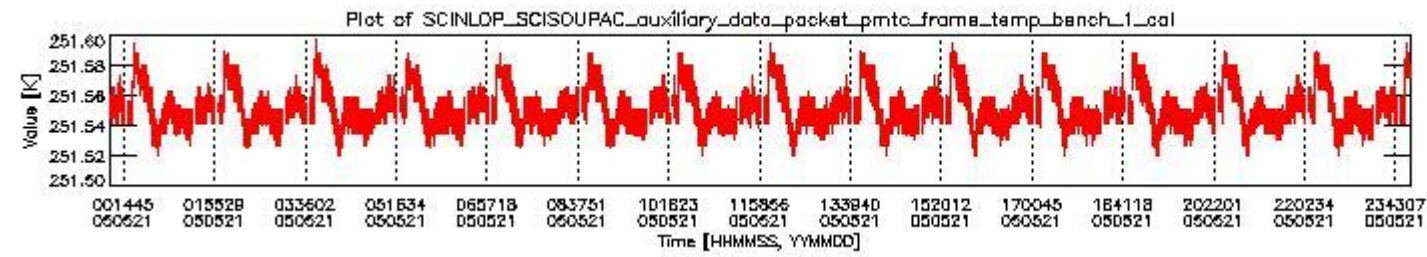

0. SCIAMACHY Daily Report for level 0 products

[0.1 General Info](#)

[0.2 Product Quality Indicators](#)

[0.3 ADF monitoring](#)

0.1 General Info

This report contains a daily analysis on parameters extracted from SCIAMACHY level 0 data (The SCI_NL__0P product).

0.1.1 Report summary

The table below shows general characteristics of the data that are included into this report.

Item	Value
Report version	vdraft_20050403
Time of report generation	25MAY2005 04:52:31
Data source version	PFHS/5.32-N
Processing scope for products	21MAY2005 00:00:00 to 22MAY2005 00:00:00
Start time of first product within scope	20MAY2005 22:19:26
Stop time of last product within scope	22MAY2005 01:08:57
Total number of level 0 products	17
Number of level 0 products with errors	17

0.2 Product Quality Indicators

This section shows information about product quality, currently temperatures.

sciamachy_daily_report_level0_PFHS_5_32_N_20050521_0.PNG

sciamachy_daily_report_level0_PFHS_5_32_N_20050521_1.PNG

- A table showing which ADFs were used for processing (red values indicate that multiple ADFs of the same type were used)
- Various time line plots, one for each ADF, which show when which ADF was used.