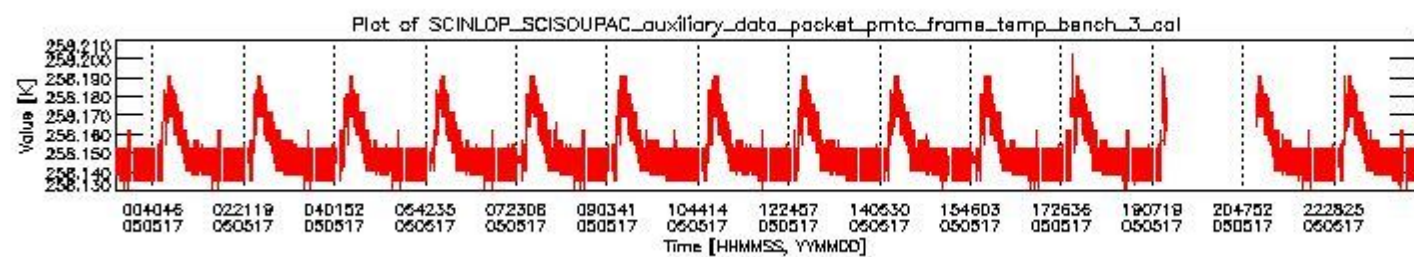

0.1.1 Report summary

The table below shows general characteristics of the data that are included into this report.

Item	Value
Report version	vdraft_20050403
Time of report generation	21MAY2005 05:19:45
Data source version	PFHS/5.32-N
Processing scope for products	17MAY2005 00:00:00 to 18MAY2005 00:00:00
Start time of first product within scope	16MAY2005 22:47:03
Stop time of last product within scope	18MAY2005 01:35:49
Total number of level 0 products	16
Number of level 0 products with errors	16

0.2 Product Quality Indicators

This section shows information about product quality, currently temperatures.

sciamachy_daily_report_level0_PFHS_5_32_N_20050517_0.PNG

sciamachy_daily_report_level0_PFHS_5_32_N_20050517_1.PNG

- A table showing which ADFs were used for processing (red values indicate that multiple ADFs of the same type were used)
- Various time line plots, one for each ADF, which show when which ADF was used.