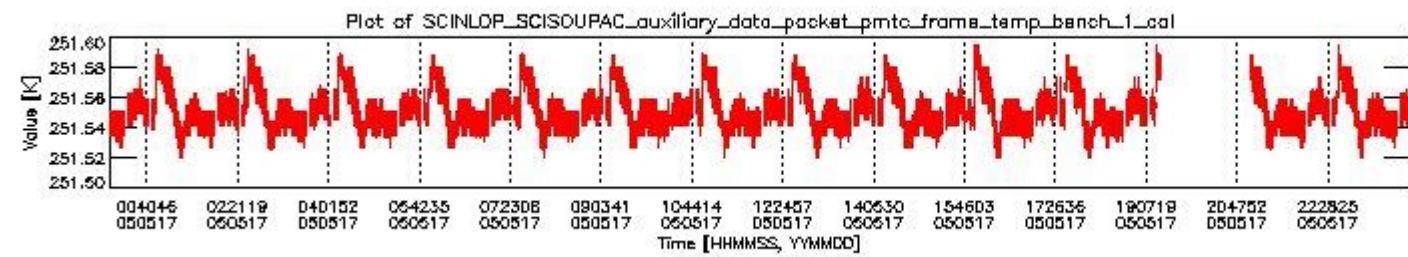

0. SCIAMACHY Daily Report for level 0 products

[0.1 General Info](#)

[0.2 Product Quality Indicators](#)

[0.3 ADF monitoring](#)

0.1 General Info

This report contains a daily analysis on parameters extracted from SCIAMACHY level 0 data (The SCI_NL__0P product).

0.1.1 Report summary

The table below shows general characteristics of the data that are included into this report.

Item	Value
Report version	vdraft_20050403
Time of report generation	21MAY2005 05:19:45
Data source version	PFHS/5.32-N
Processing scope for products	17MAY2005 00:00:00 to 18MAY2005 00:00:00
Start time of first product within scope	16MAY2005 22:47:03
Stop time of last product within scope	18MAY2005 01:35:49
Total number of level 0 products	16
Number of level 0 products with errors	16

0.2 Product Quality Indicators

This section shows information about product quality, currently temperatures.

sciamachy_daily_report_level0_PFHS_5_32_N_20050517_0.PNG

sciamachy_daily_report_level0_PFHS_5_32_N_20050517_1.PNG

- A table showing which ADFs were used for processing (red values indicate that multiple ADFs of the same type were used)
- Various time line plots, one for each ADF, which show when which ADF was used.