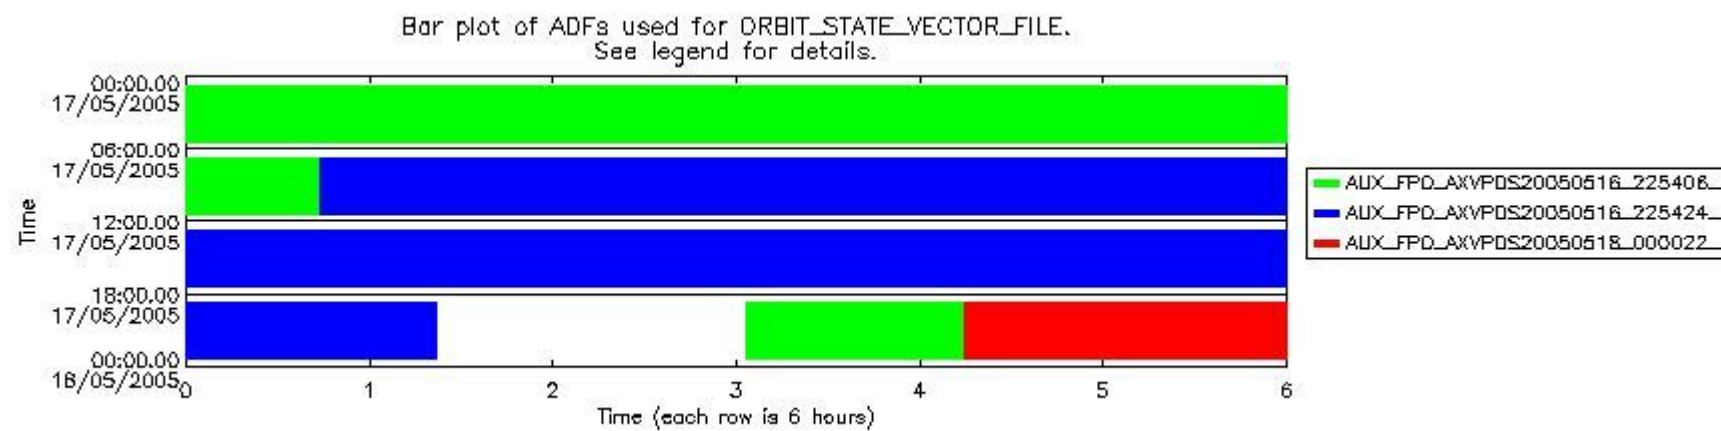

sciamachy_daily_report_level0_PFHS_5_32_N_20050517_6.PNG