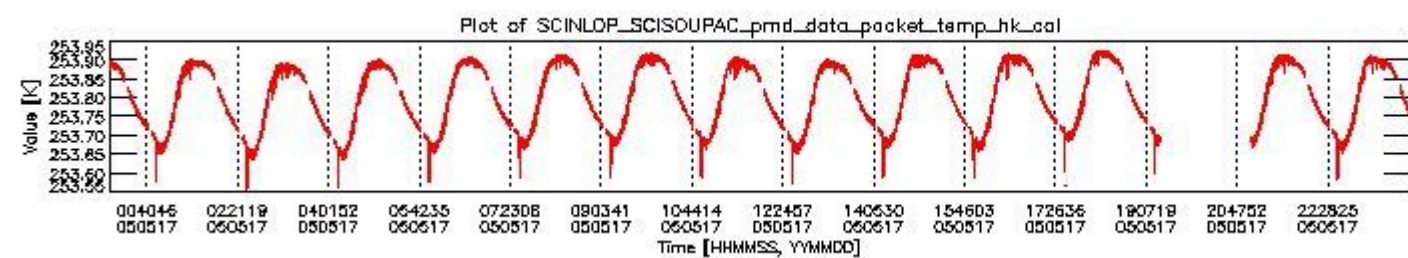

sciamachy_daily_report_level0_PFHS_5_32_N_20050517_3.PNG