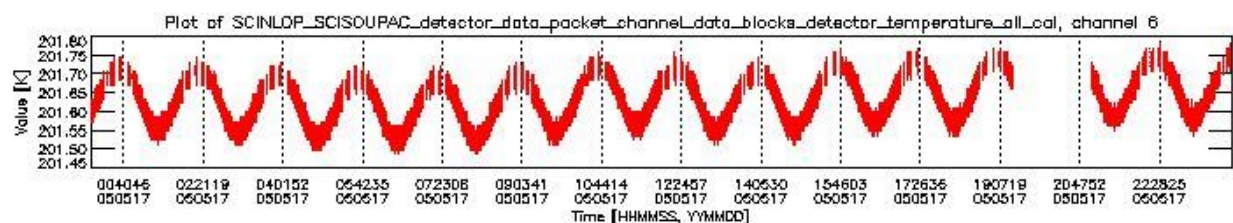

0.3 ADF monitoring

This section shows the (variation in) ADFs used for each of the products. It consists of:

- A table showing which ADFs were used for processing (red values indicate that multiple ADFs of the same type were used)
- Various time line plots, one for each ADF, which show when which ADF was used.

If multiple ADFs of a single type were used, these are marked **red** in the table.

Number	ADF
	CNO (LEVEL_0_CONFIGURATION_FILE)
0	AUX_CNO_AXVPDS20020123_121901_20020101_000000_20200101_000000
	FPO (ORBIT_STATE_VECTOR_FILE)
1	AUX_FPO_AXVPDS20050516_225406_20050516_193854_20050526_210505
2	AUX_FPO_AXVPDS20050516_225424_20050516_193854_20050526_210505
3	AUX_FPO_AXVPDS20050518_000022_20050517_190717_20050527_203330