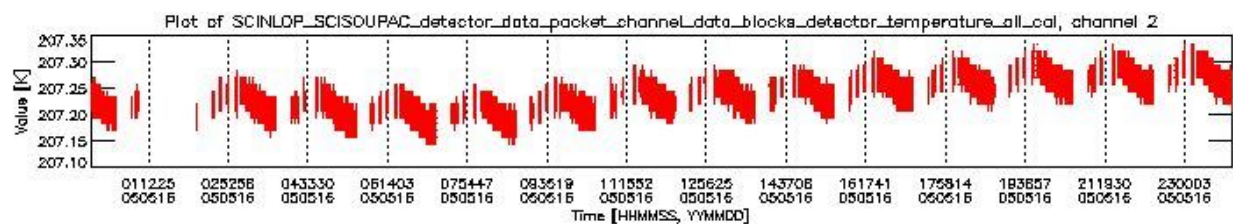

0.3 ADF monitoring

This section shows the (variation in) ADFs used for each of the products. It consists of:

- A table showing which ADFs were used for processing (red values indicate that multiple ADFs of the same type were used)
- Various time line plots, one for each ADF, which show when which ADF was used.

If multiple ADFs of a single type were used, these are marked **red** in the table.

Number	ADF
	CNO (LEVEL_0_CONFIGURATION_FILE)
0	AUX_CNO_AXVPDS20020123_121901_20020101_000000_20200101_000000
	FPO (ORBIT_STATE_VECTOR_FILE)
1	AUX_FPO_AXVPDS20050515_232411_20050515_182955_20050525_213643
2	AUX_FPO_AXVPDS20050515_232431_20050515_182955_20050525_213643
3	AUX_FPO_AXVPDS20050516_225406_20050516_193854_20050526_210505