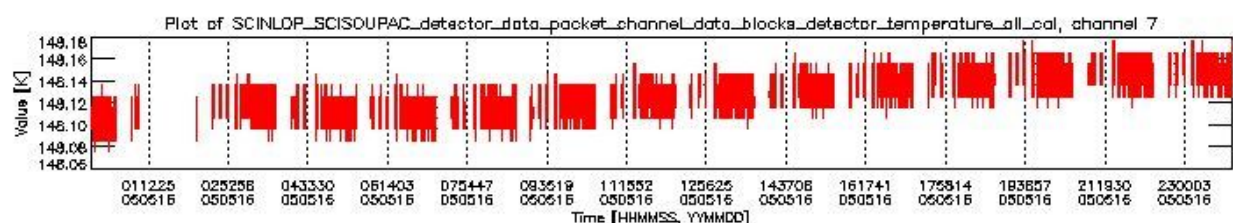

0.3 ADF monitoring

This section shows the (variation in) ADFs used for each of the products. It consists of:

- A table showing which ADFs were used for processing (red values indicate that multiple ADFs of the same type were used)
- Various time line plots, one for each ADF, which show when which ADF was used.

If multiple ADFs of a single type were used, these are marked **red** in the table.

Number	ADF
	CNO (LEVEL_0_CONFIGURATION_FILE)
0	AUX_CNO_AXVPDS20020123_121901_20020101_000000_20200101_000000
	FPO (ORBIT_STATE_VECTOR_FILE)
1	AUX_FPO_AXVPDS20050515_232411_20050515_182955_20050525_213643
2	AUX_FPO_AXVPDS20050515_232431_20050515_182955_20050525_213643
3	AUX_FPO_AXVPDS20050516_225406_20050516_193854_20050526_210505