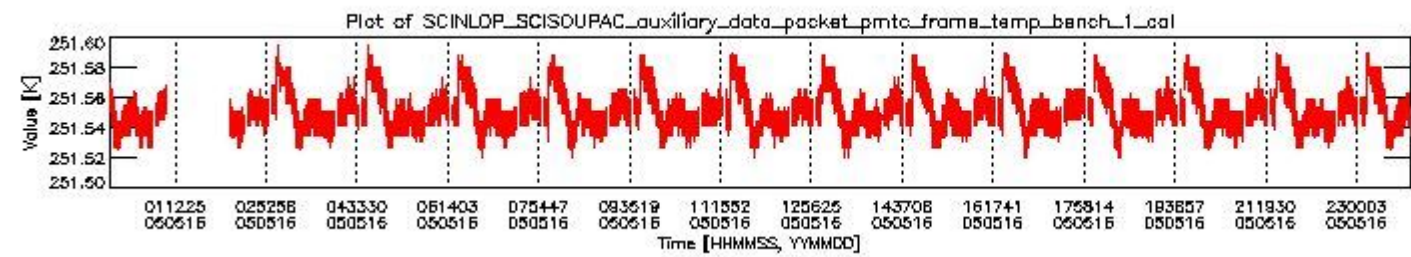

sciamachy_daily_report_level0_PFHS_5_32_N_20050516_0.PNG