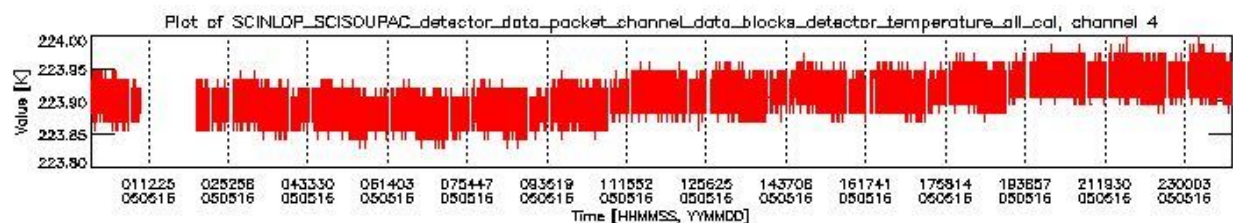

0.3 ADF monitoring

This section shows the (variation in) ADFs used for each of the products. It consists of:

- A table showing which ADFs were used for processing (red values indicate that multiple ADFs of the same type were used)
- Various time line plots, one for each ADF, which show when which ADF was used.

If multiple ADFs of a single type were used, these are marked **red** in the table.

Number	ADF
	CNO (LEVEL_0_CONFIGURATION_FILE)
0	AUX_CNO_AXVPDS20020123_121901_20020101_000000_20200101_000000
	FPO (ORBIT_STATE_VECTOR_FILE)
1	AUX_FPO_AXVPDS20050515_232411_20050515_182955_20050525_213643
2	AUX_FPO_AXVPDS20050515_232431_20050515_182955_20050525_213643
3	AUX_FPO_AXVPDS20050516_225406_20050516_193854_20050526_210505