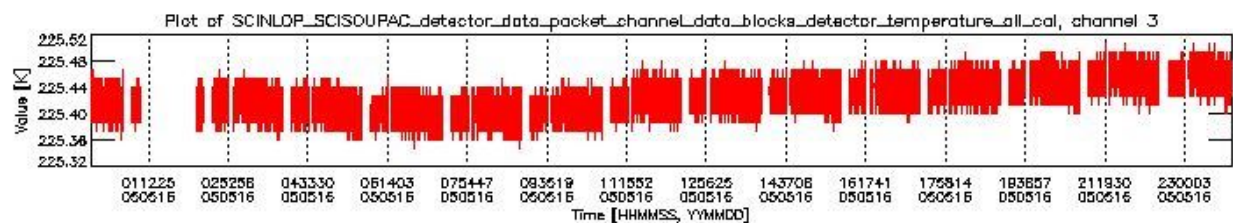

0.3 ADF monitoring

This section shows the (variation in) ADFs used for each of the products. It consists of:

- A table showing which ADFs were used for processing (red values indicate that multiple ADFs of the same type were used)
- Various time line plots, one for each ADF, which show when which ADF was used.

If multiple ADFs of a single type were used, these are marked **red** in the table.

Number	ADF
	CNO (LEVEL_0_CONFIGURATION_FILE)
0	AUX_CNO_AXVPDS20020123_121901_20020101_000000_20200101_000000
	FPO (ORBIT_STATE_VECTOR_FILE)
1	AUX_FPO_AXVPDS20050515_232411_20050515_182955_20050525_213643
2	AUX_FPO_AXVPDS20050515_232431_20050515_182955_20050525_213643
3	AUX_FPO_AXVPDS20050516_225406_20050516_193854_20050526_210505