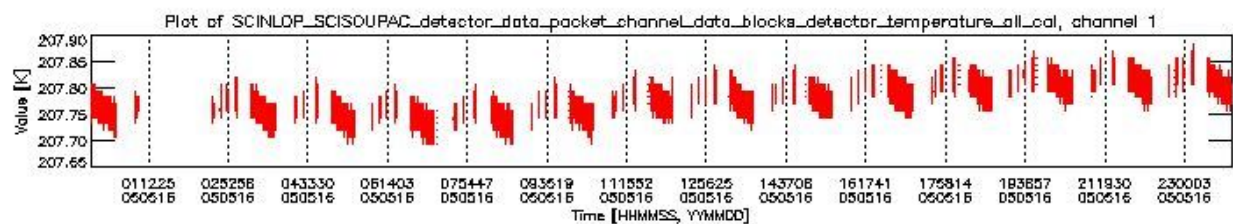

0.3 ADF monitoring

This section shows the (variation in) ADFs used for each of the products. It consists of:

- A table showing which ADFs were used for processing (red values indicate that multiple ADFs of the same type were used)
- Various time line plots, one for each ADF, which show when which ADF was used.

If multiple ADFs of a single type were used, these are marked **red** in the table.

Number	ADF
	CNO (LEVEL_0_CONFIGURATION_FILE)
0	AUX_CNO_AXVPDS20020123_121901_20020101_000000_20200101_000000
	FPO (ORBIT_STATE_VECTOR_FILE)
1	AUX_FPO_AXVPDS20050515_232411_20050515_182955_20050525_213643
2	AUX_FPO_AXVPDS20050515_232431_20050515_182955_20050525_213643
3	AUX_FPO_AXVPDS20050516_225406_20050516_193854_20050526_210505