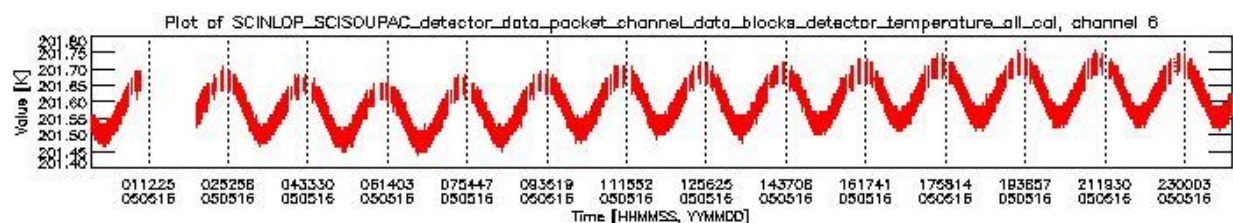

0.3 ADF monitoring

This section shows the (variation in) ADFs used for each of the products. It consists of:

- A table showing which ADFs were used for processing (red values indicate that multiple ADFs of the same type were used)
- Various time line plots, one for each ADF, which show when which ADF was used.

If multiple ADFs of a single type were used, these are marked **red** in the table.

Number	ADF
	CNO (LEVEL_0_CONFIGURATION_FILE)
0	AUX_CNO_AXVPDS20020123_121901_20020101_000000_20200101_000000
	FPO (ORBIT_STATE_VECTOR_FILE)
1	AUX_FPO_AXVPDS20050515_232411_20050515_182955_20050525_213643
2	AUX_FPO_AXVPDS20050515_232431_20050515_182955_20050525_213643
3	AUX_FPO_AXVPDS20050516_225406_20050516_193854_20050526_210505