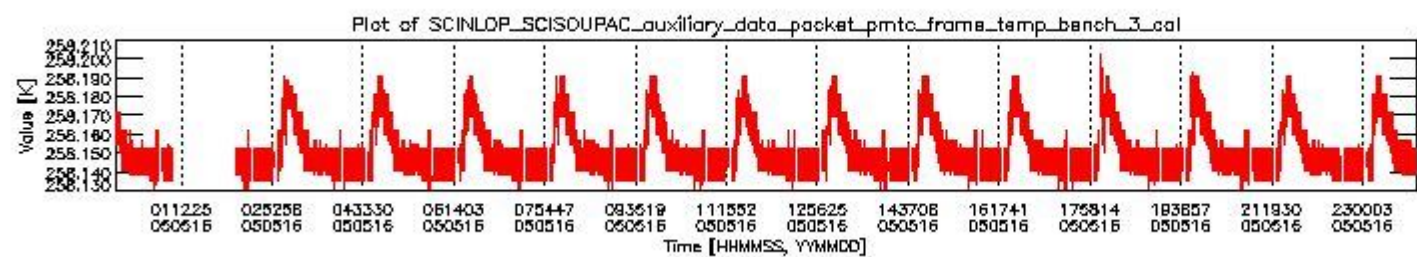

0.1.1 Report summary

The table below shows general characteristics of the data that are included into this report.

Item	Value
Report version	vdraft_20050403
Time of report generation	20MAY2005 03:47:47
Data source version	PFHS/5.32-N
Processing scope for products	16MAY2005 00:00:00 to 17MAY2005 00:00:00
Start time of first product within scope	15MAY2005 23:19:29
Stop time of last product within scope	17MAY2005 00:29:39
Total number of level 0 products	15
Number of level 0 products with errors	15

0.2 Product Quality Indicators

This section shows information about product quality, currently temperatures.

sciamachy_daily_report_level0_PFHS_5_32_N_20050516_0.PNG

sciamachy_daily_report_level0_PFHS_5_32_N_20050516_1.PNG

- A table showing which ADFs were used for processing (red values indicate that multiple ADFs of the same type were used)
- Various time line plots, one for each ADF, which show when which ADF was used.