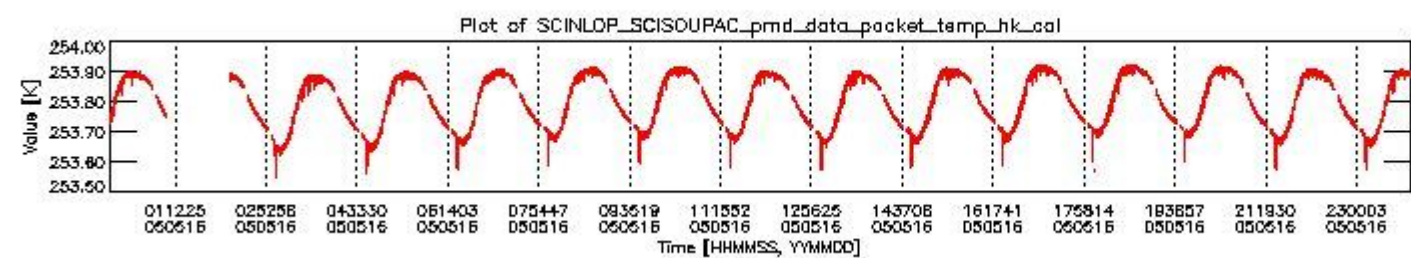

sciamachy_daily_report_level0_PFHS_5_32_N_20050516_3.PNG