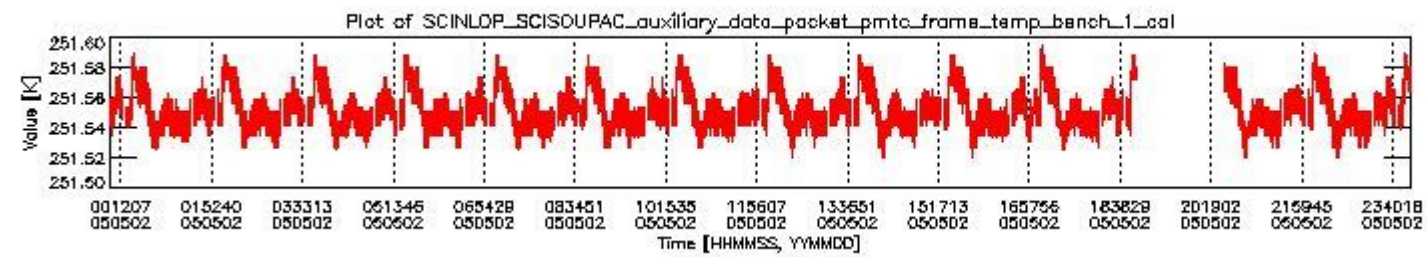

0. SCIAMACHY Daily Report for level 0 products

[0.1 General Info](#)

[0.2 Product Quality Indicators](#)

[0.3 ADF monitoring](#)

0.1 General Info

This report contains a daily analysis on parameters extracted from SCIAMACHY level 0 data (The SCI_NL__0P product).

0.1.1 Report summary

The table below shows general characteristics of the data that are included into this report.

Item	Value
Report version	vdraft_20050403
Time of report generation	06MAY2005 02:54:09
Data source version	PFHS/5.32-N
Processing scope for products	02MAY2005 00:00:00 to 03MAY2005 00:00:00
Start time of first product within scope	01MAY2005 23:57:58
Stop time of last product within scope	03MAY2005 01:09:40
Total number of level 0 products	16
Number of level 0 products with errors	16

0.2 Product Quality Indicators

This section shows information about product quality, currently temperatures.

sciamachy_daily_report_level0_PFHS_5_32_N_20050502_0.PNG

sciamachy_daily_report_level0_PFHS_5_32_N_20050502_1.PNG

- A table showing which ADFs were used for processing (red values indicate that multiple ADFs of the same type were used)
- Various time line plots, one for each ADF, which show when which ADF was used.