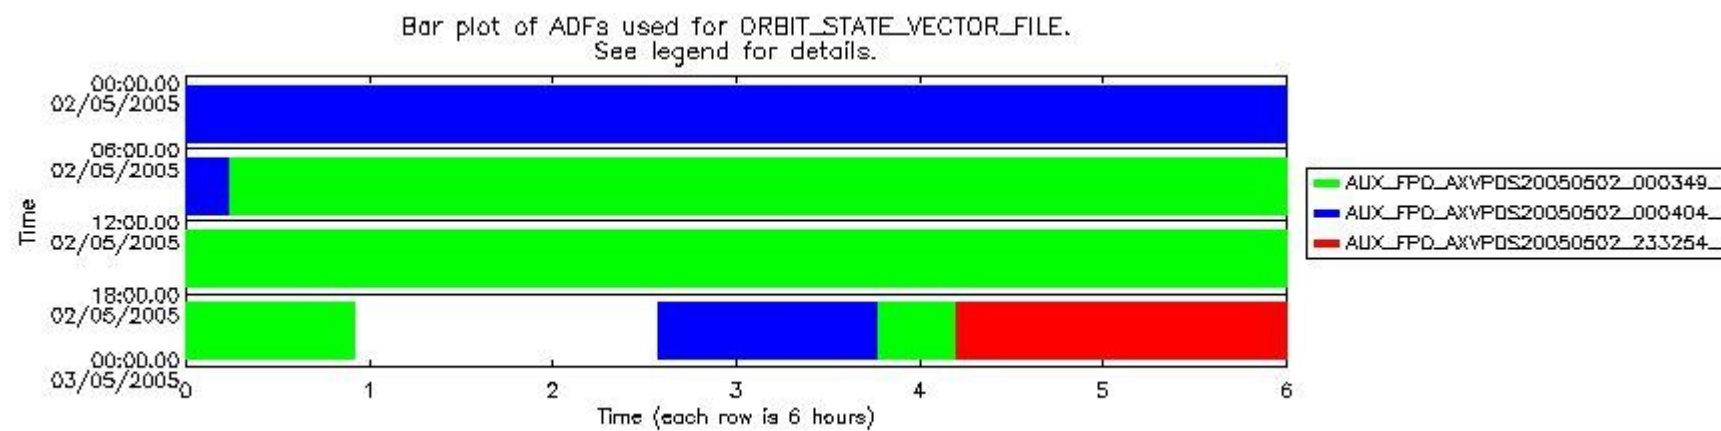

sciamachy_daily_report_level0_PFHS_5_32_N_20050502_6.PNG