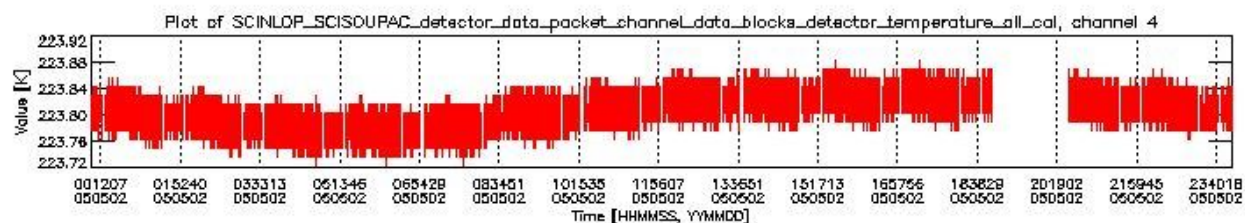

0.3 ADF monitoring

This section shows the (variation in) ADFs used for each of the products. It consists of:

- A table showing which ADFs were used for processing (red values indicate that multiple ADFs of the same type were used)
- Various time line plots, one for each ADF, which show when which ADF was used.

If multiple ADFs of a single type were used, these are marked **red** in the table.

Number	ADF
	CNO (LEVEL_0_CONFIGURATION_FILE)
0	AUX_CNO_AXVPDS20020123_121901_20020101_000000_20200101_000000
	FPO (ORBIT_STATE_VECTOR_FILE)
1	AUX_FPO_AXVPDS20050502_000349_20050501_191010_20050511_203623
2	AUX_FPO_AXVPDS20050502_000404_20050501_191010_20050511_203623
3	AUX_FPO_AXVPDS20050502_233254_20050502_183833_20050512_200446