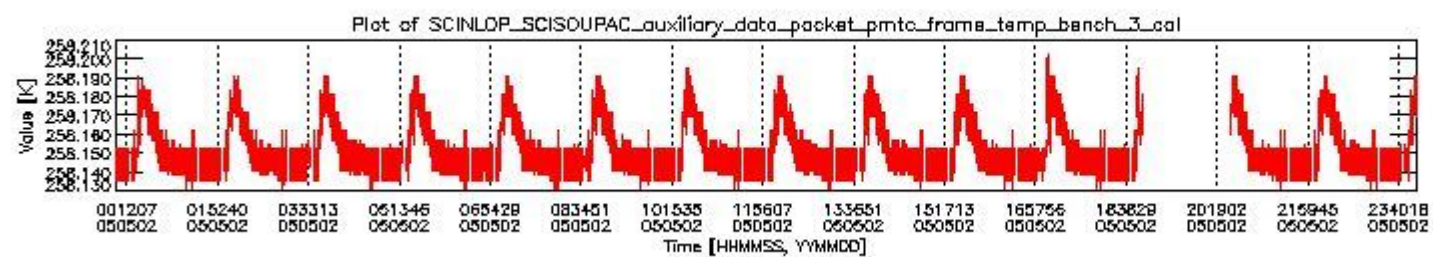

0.1.1 Report summary

The table below shows general characteristics of the data that are included into this report.

Item	Value
Report version	vdraft_20050403
Time of report generation	06MAY2005 02:54:09
Data source version	PFHS/5.32-N
Processing scope for products	02MAY2005 00:00:00 to 03MAY2005 00:00:00
Start time of first product within scope	01MAY2005 23:57:58
Stop time of last product within scope	03MAY2005 01:09:40
Total number of level 0 products	16
Number of level 0 products with errors	16

0.2 Product Quality Indicators

This section shows information about product quality, currently temperatures.

sciamachy_daily_report_level0_PFHS_5_32_N_20050502_0.PNG

sciamachy_daily_report_level0_PFHS_5_32_N_20050502_1.PNG

- A table showing which ADFs were used for processing (red values indicate that multiple ADFs of the same type were used)
- Various time line plots, one for each ADF, which show when which ADF was used.