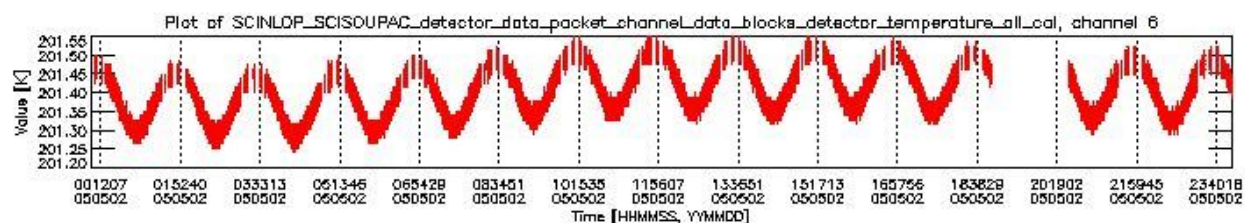

0.3 ADF monitoring

This section shows the (variation in) ADFs used for each of the products. It consists of:

- A table showing which ADFs were used for processing (red values indicate that multiple ADFs of the same type were used)
- Various time line plots, one for each ADF, which show when which ADF was used.

If multiple ADFs of a single type were used, these are marked **red** in the table.

Number	ADF
	CNO (LEVEL_0_CONFIGURATION_FILE)
0	AUX_CNO_AXVPDS20020123_121901_20020101_000000_20200101_000000
	FPO (ORBIT_STATE_VECTOR_FILE)
1	AUX_FPO_AXVPDS20050502_000349_20050501_191010_20050511_203623
2	AUX_FPO_AXVPDS20050502_000404_20050501_191010_20050511_203623
3	AUX_FPO_AXVPDS20050502_233254_20050502_183833_20050512_200446