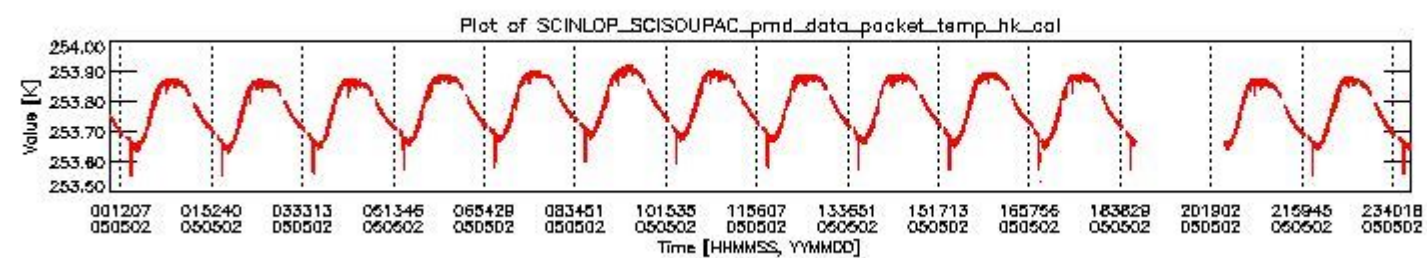

sciamachy_daily_report_level0_PFHS_5_32_N_20050502_3.PNG