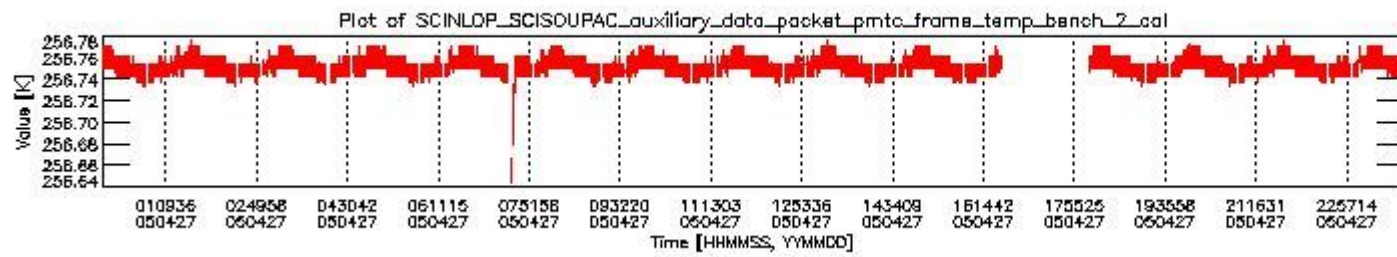

0.1.1 Report summary

The table below shows general characteristics of the data that are included into this report.

Item	Value
Report version	vdraft_20050403
Time of report generation	01MAY2005 04:57:15
Data source version	PFHS/5.32-N
Processing scope for products	27APR2005 00:00:00 to 28APR2005 00:00:00
Start time of first product within scope	26APR2005 23:17:22
Stop time of last product within scope	28APR2005 00:25:42
Total number of level 0 products	15
Number of level 0 products with errors	15

0.2 Product Quality Indicators

This section shows information about product quality, currently temperatures.

sciamachy_daily_report_level0_PFHS_5_32_N_20050427_0.PNG

sciamachy_daily_report_level0_PFHS_5_32_N_20050427_1.PNG