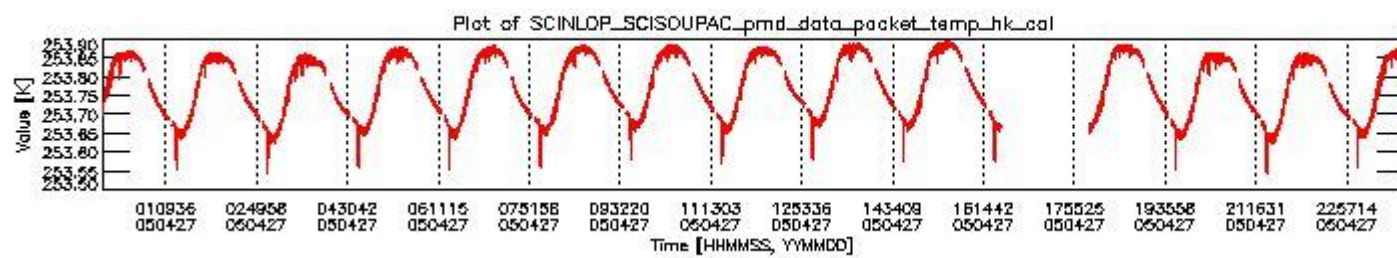

sciamachy_daily_report_level0_PFHS_5_32_N_20050427_3.PNG