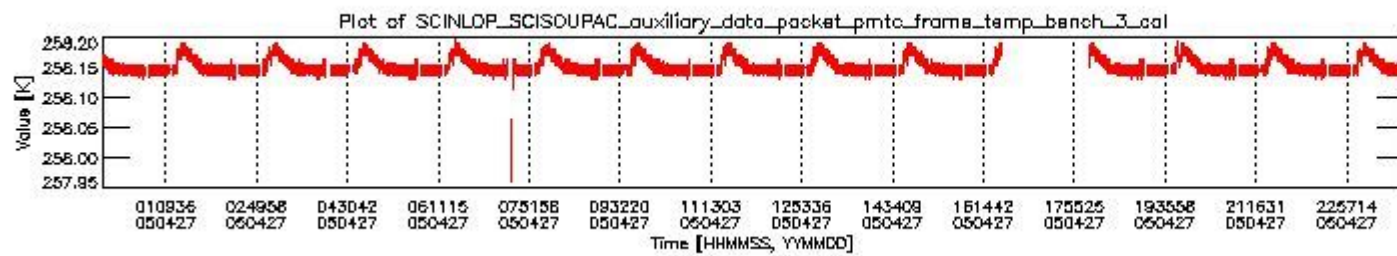

0.1.1 Report summary

The table below shows general characteristics of the data that are included into this report.

Item	Value
Report version	vdraft_20050403
Time of report generation	01MAY2005 04:57:15
Data source version	PFHS/5.32-N
Processing scope for products	27APR2005 00:00:00 to 28APR2005 00:00:00
Start time of first product within scope	26APR2005 23:17:22
Stop time of last product within scope	28APR2005 00:25:42
Total number of level 0 products	15
Number of level 0 products with errors	15

0.2 Product Quality Indicators

This section shows information about product quality, currently temperatures.

sciamachy_daily_report_level0_PFHS_5_32_N_20050427_0.PNG

sciamachy_daily_report_level0_PFHS_5_32_N_20050427_1.PNG

sciamachy_daily_report_level0_PFHS_5_32_N_20050427_2.PNG

sciamachy_daily_report_level0_PFHS_5_32_N_20050427_3.PNG

0.3 ADF monitoring

This section shows the (variation in) ADFs used for each of the products. It consists of:

- A table showing which ADFs were used for processing (red values indicate that multiple ADFs of the same type were used)
- Various time line plots, one for each ADF, which show when which ADF was used.