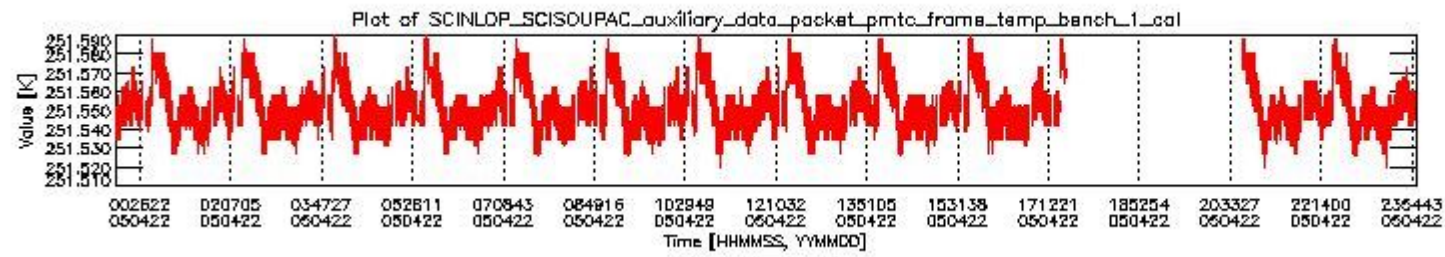

0. SCIAMACHY Daily Report for level 0 products

[0.1 General Info](#)

[0.2 Product Quality Indicators](#)

[0.3 ADF monitoring](#)

0.1 General Info

This report contains a daily analysis on parameters extracted from SCIAMACHY level 0 data (The SCI_NL__0P product).

0.1.1 Report summary

The table below shows general characteristics of the data that are included into this report.

Item	Value
Report version	vdraft_20050403
Time of report generation	26APR2005 03:27:34
Data source version	PFHS/5.32-N
Processing scope for products	22APR2005 00:00:00 to 23APR2005 00:00:00
Start time of first product within scope	21APR2005 22:32:06
Stop time of last product within scope	23APR2005 01:21:34
Total number of level 0 products	15
Number of level 0 products with errors	15

0.2 Product Quality Indicators

This section shows information about product quality, currently temperatures.

sciamachy_daily_report_level0_PFHS_5_32_N_20050422_0.PNG

sciamachy_daily_report_level0_PFHS_5_32_N_20050422_1.PNG

- A table showing which ADFs were used for processing (red values indicate that multiple ADFs of the same type were used)
- Various time line plots, one for each ADF, which show when which ADF was used.