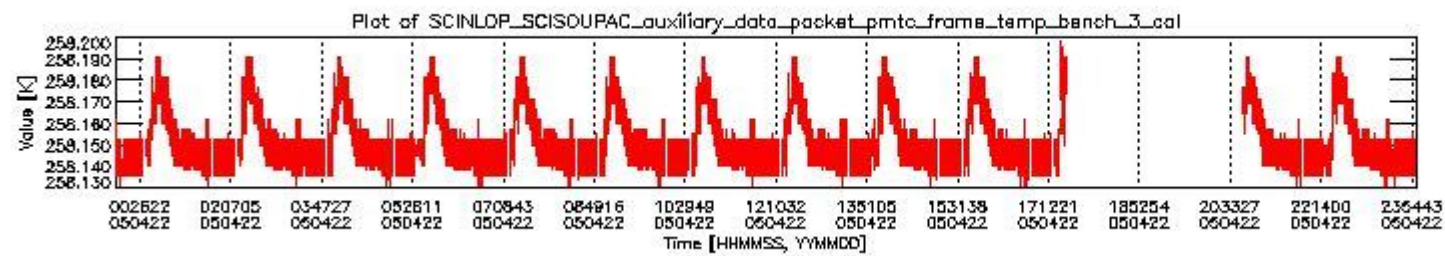

0.1.1 Report summary

The table below shows general characteristics of the data that are included into this report.

Item	Value
Report version	vdraft_20050403
Time of report generation	26APR2005 03:27:34
Data source version	PFHS/5.32-N
Processing scope for products	22APR2005 00:00:00 to 23APR2005 00:00:00
Start time of first product within scope	21APR2005 22:32:06
Stop time of last product within scope	23APR2005 01:21:34
Total number of level 0 products	15
Number of level 0 products with errors	15

0.2 Product Quality Indicators

This section shows information about product quality, currently temperatures.

sciamachy_daily_report_level0_PFHS_5_32_N_20050422_0.PNG

sciamachy_daily_report_level0_PFHS_5_32_N_20050422_1.PNG

- A table showing which ADFs were used for processing (red values indicate that multiple ADFs of the same type were used)
- Various time line plots, one for each ADF, which show when which ADF was used.