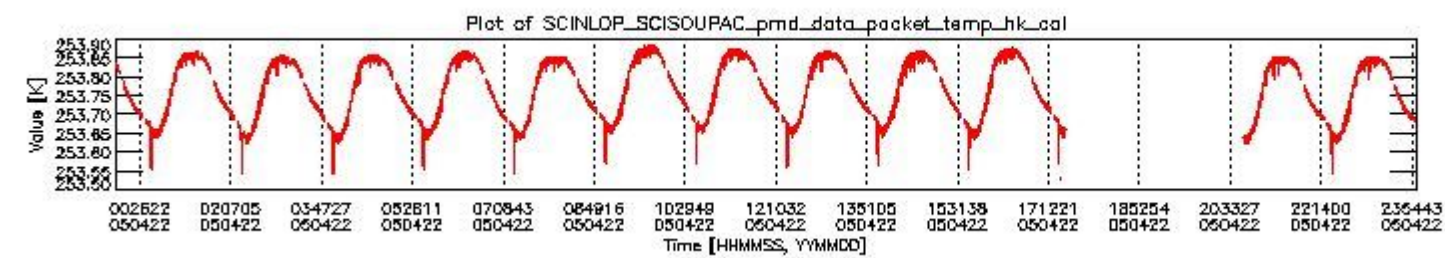

sciamachy_daily_report_level0_PFHS_5_32_N_20050422_3.PNG