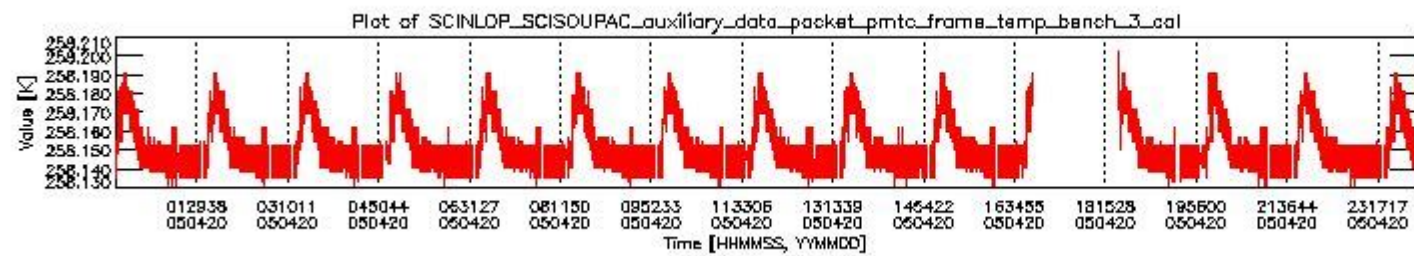

0.1.1 Report summary

The table below shows general characteristics of the data that are included into this report.

Item	Value
Report version	vdraft_20050403
Time of report generation	24APR2005 03:29:00
Data source version	PFHS/5.32-N
Processing scope for products	20APR2005 00:00:00 to 21APR2005 00:00:00
Start time of first product within scope	19APR2005 23:35:33
Stop time of last product within scope	21APR2005 00:47:17
Total number of level 0 products	15
Number of level 0 products with errors	15

0.2 Product Quality Indicators

This section shows information about product quality, currently temperatures.

sciamachy_daily_report_level0_PFHS_5_32_N_20050420_0.PNG

sciamachy_daily_report_level0_PFHS_5_32_N_20050420_1.PNG

- A table showing which ADFs were used for processing (red values indicate that multiple ADFs of the same type were used)
- Various time line plots, one for each ADF, which show when which ADF was used.