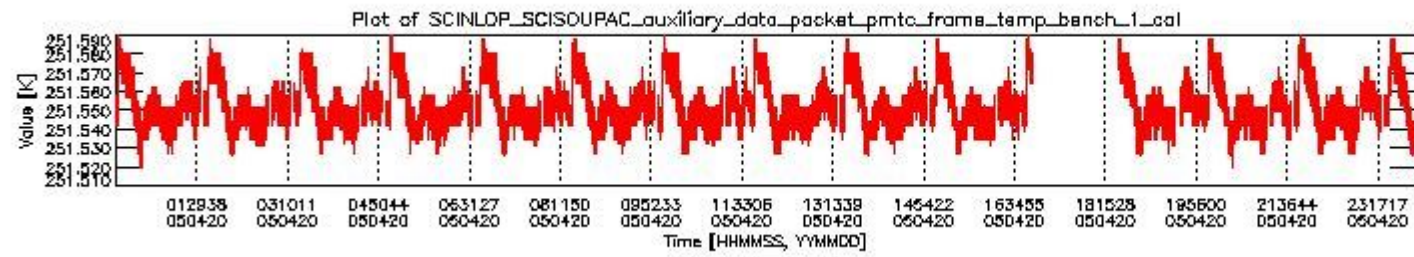

0. SCIAMACHY Daily Report for level 0 products

[0.1 General Info](#)

[0.2 Product Quality Indicators](#)

[0.3 ADF monitoring](#)

0.1 General Info

This report contains a daily analysis on parameters extracted from SCIAMACHY level 0 data (The SCI_NL__0P product).

0.1.1 Report summary

The table below shows general characteristics of the data that are included into this report.

Item	Value
Report version	vdraft_20050403
Time of report generation	24APR2005 03:29:00
Data source version	PFHS/5.32-N
Processing scope for products	20APR2005 00:00:00 to 21APR2005 00:00:00
Start time of first product within scope	19APR2005 23:35:33
Stop time of last product within scope	21APR2005 00:47:17
Total number of level 0 products	15
Number of level 0 products with errors	15

0.2 Product Quality Indicators

This section shows information about product quality, currently temperatures.

sciamachy_daily_report_level0_PFHS_5_32_N_20050420_0.PNG

sciamachy_daily_report_level0_PFHS_5_32_N_20050420_1.PNG

- A table showing which ADFs were used for processing (red values indicate that multiple ADFs of the same type were used)
- Various time line plots, one for each ADF, which show when which ADF was used.