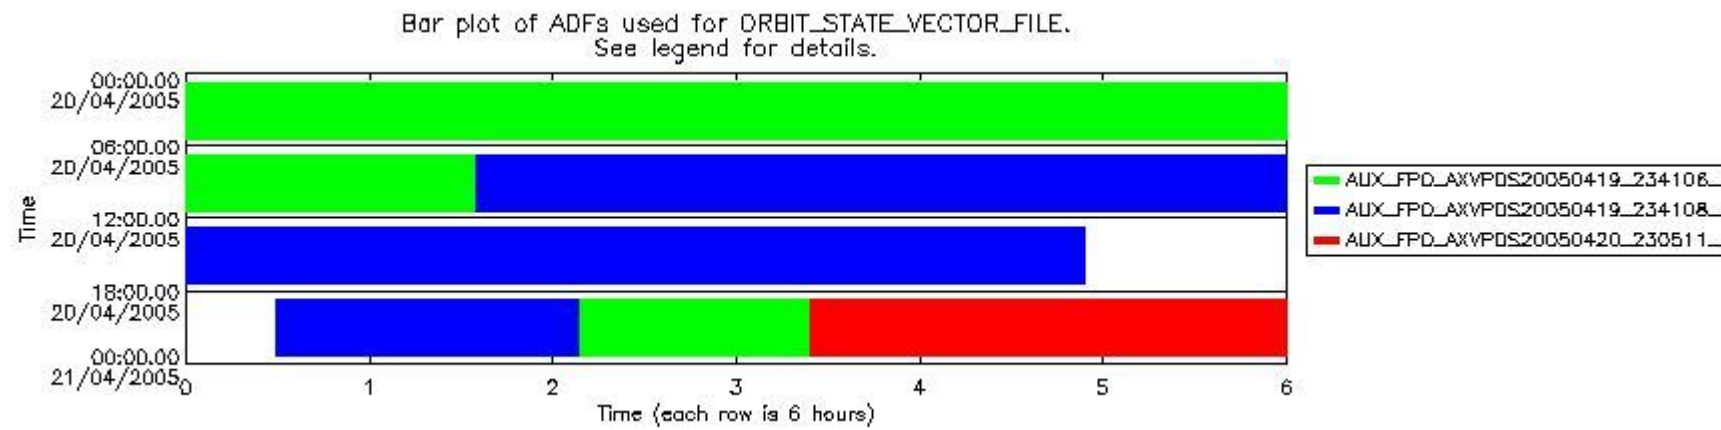

sciamachy_daily_report_level0_PFHS_5_32_N_20050420_6.PNG