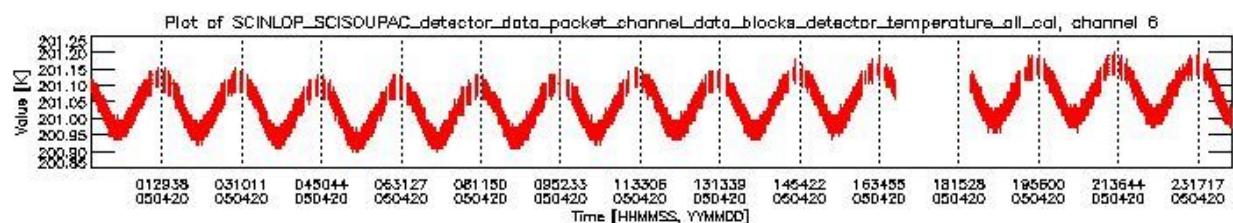

0.3 ADF monitoring

This section shows the (variation in) ADFs used for each of the products. It consists of:

- A table showing which ADFs were used for processing (red values indicate that multiple ADFs of the same type were used)
- Various time line plots, one for each ADF, which show when which ADF was used.

If multiple ADFs of a single type were used, these are marked **red** in the table.

Number	ADF
	CNO (LEVEL_0_CONFIGURATION_FILE)
0	AUX_CNO_AXVPDS20020123_121901_20020101_000000_20200101_000000
	FPO (ORBIT_STATE_VECTOR_FILE)
1	AUX_FPO_AXVPDS20050419_234106_20050419_184708_20050429_201323
2	AUX_FPO_AXVPDS20050419_234108_20050419_184708_20050429_201323
3	AUX_FPO_AXVPDS20050420_230511_20050420_195608_20050430_212222