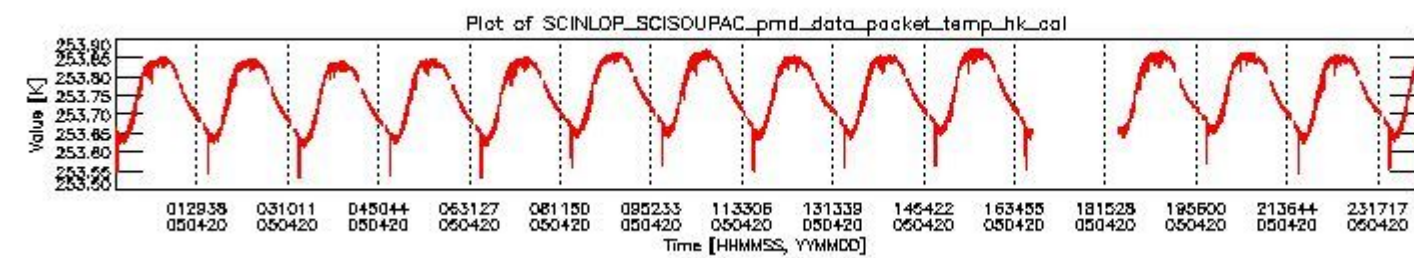

sciamachy_daily_report_level0_PFHS_5_32_N_20050420_3.PNG