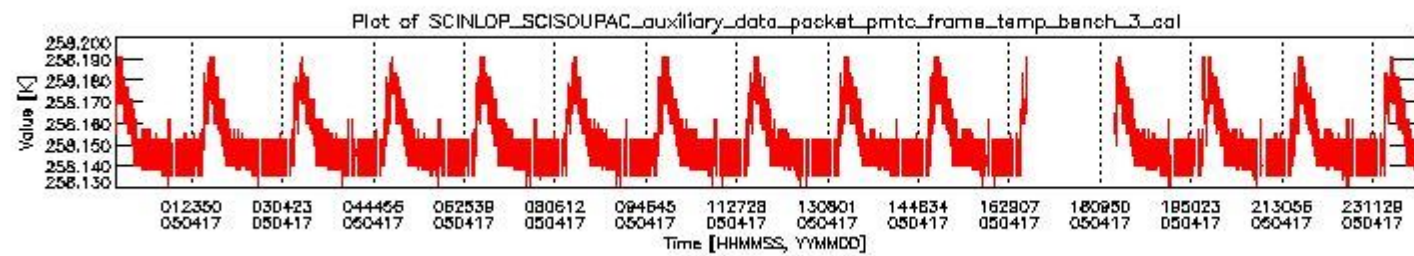

0.1.1 Report summary

The table below shows general characteristics of the data that are included into this report.

Item	Value
Report version	vdraft_20050403
Time of report generation	21APR2005 02:51:49
Data source version	PFHS/5.32-N
Processing scope for products	17APR2005 00:00:00 to 18APR2005 00:00:00
Start time of first product within scope	16APR2005 23:30:48
Stop time of last product within scope	18APR2005 00:39:00
Total number of level 0 products	15
Number of level 0 products with errors	15

0.2 Product Quality Indicators

This section shows information about product quality, currently temperatures.

sciamachy_daily_report_level0_PFHS_5_32_N_20050417_0.PNG

sciamachy_daily_report_level0_PFHS_5_32_N_20050417_1.PNG

- A table showing which ADFs were used for processing (red values indicate that multiple ADFs of the same type were used)
- Various time line plots, one for each ADF, which show when which ADF was used.