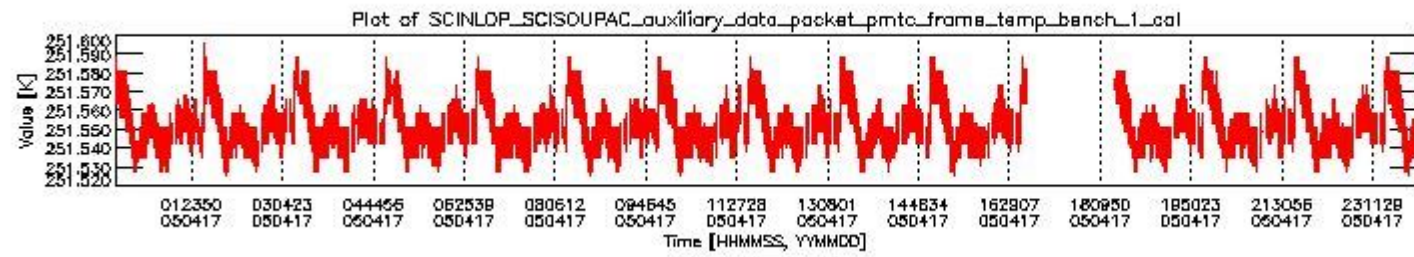

0. SCIAMACHY Daily Report for level 0 products

[0.1 General Info](#)

[0.2 Product Quality Indicators](#)

[0.3 ADF monitoring](#)

0.1 General Info

This report contains a daily analysis on parameters extracted from SCIAMACHY level 0 data (The SCI_NL__0P product).

0.1.1 Report summary

The table below shows general characteristics of the data that are included into this report.

Item	Value
Report version	vdraft_20050403
Time of report generation	21APR2005 02:51:49
Data source version	PFHS/5.32-N
Processing scope for products	17APR2005 00:00:00 to 18APR2005 00:00:00
Start time of first product within scope	16APR2005 23:30:48
Stop time of last product within scope	18APR2005 00:39:00
Total number of level 0 products	15
Number of level 0 products with errors	15

0.2 Product Quality Indicators

This section shows information about product quality, currently temperatures.

sciamachy_daily_report_level0_PFHS_5_32_N_20050417_0.PNG

sciamachy_daily_report_level0_PFHS_5_32_N_20050417_1.PNG

- A table showing which ADFs were used for processing (red values indicate that multiple ADFs of the same type were used)
- Various time line plots, one for each ADF, which show when which ADF was used.