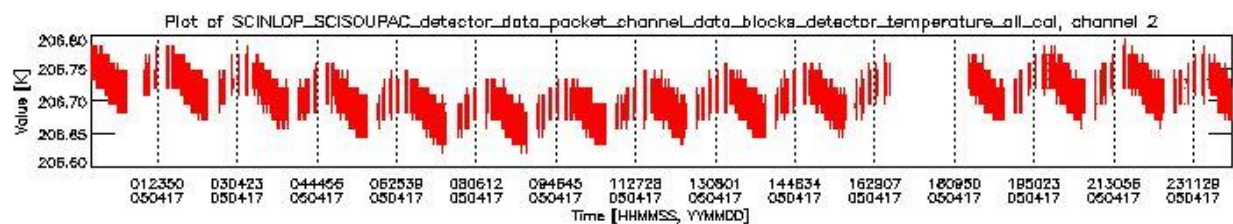

0.3 ADF monitoring

This section shows the (variation in) ADFs used for each of the products. It consists of:

- A table showing which ADFs were used for processing (red values indicate that multiple ADFs of the same type were used)
- Various time line plots, one for each ADF, which show when which ADF was used.

If multiple ADFs of a single type were used, these are marked **red** in the table.

Number	ADF
	CNO (LEVEL_0_CONFIGURATION_FILE)
0	AUX_CNO_AXVPDS20020123_121901_20020101_000000_20200101_000000
	FPO (ORBIT_STATE_VECTOR_FILE)
1	AUX_FPO_AXVPDS20050416_233110_20050416_184123_20050426_200738
2	AUX_FPO_AXVPDS20050416_233121_20050416_184123_20050426_200738
3	AUX_FPO_AXVPDS20050417_230116_20050417_195022_20050427_211637