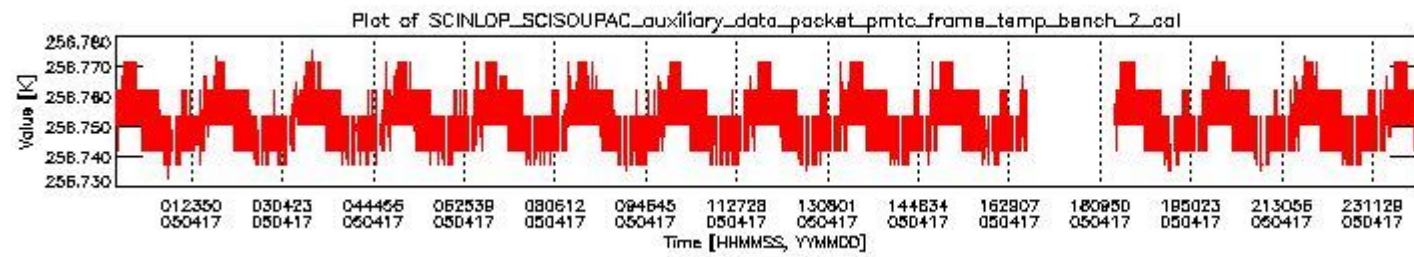

sciamachy_daily_report_level0_PFHS_5_32_N_20050417_1.PNG