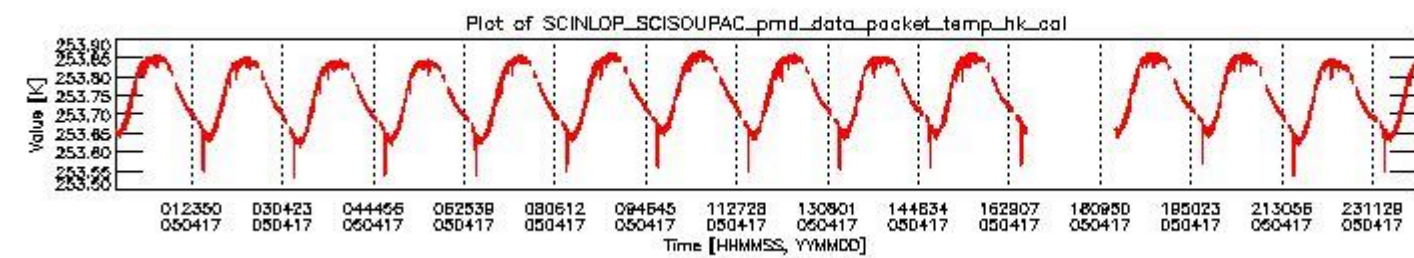

sciamachy_daily_report_level0_PFHS_5_32_N_20050417_3.PNG