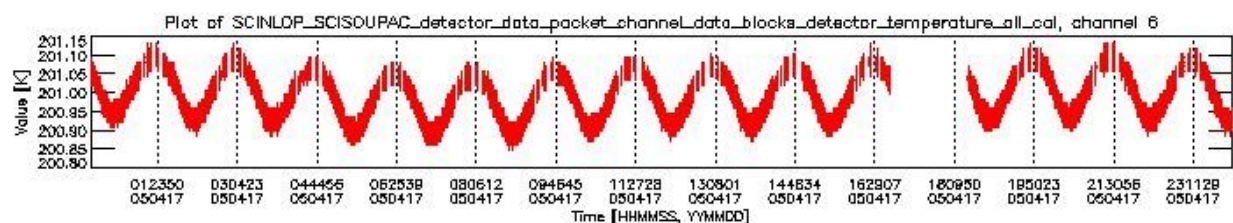

0.3 ADF monitoring

This section shows the (variation in) ADFs used for each of the products. It consists of:

- A table showing which ADFs were used for processing (red values indicate that multiple ADFs of the same type were used)
- Various time line plots, one for each ADF, which show when which ADF was used.

If multiple ADFs of a single type were used, these are marked **red** in the table.

Number	ADF
	CNO (LEVEL_0_CONFIGURATION_FILE)
0	AUX_CNO_AXVPDS20020123_121901_20020101_000000_20200101_000000
	FPO (ORBIT_STATE_VECTOR_FILE)
1	AUX_FPO_AXVPDS20050416_233110_20050416_184123_20050426_200738
2	AUX_FPO_AXVPDS20050416_233121_20050416_184123_20050426_200738
3	AUX_FPO_AXVPDS20050417_230116_20050417_195022_20050427_211637