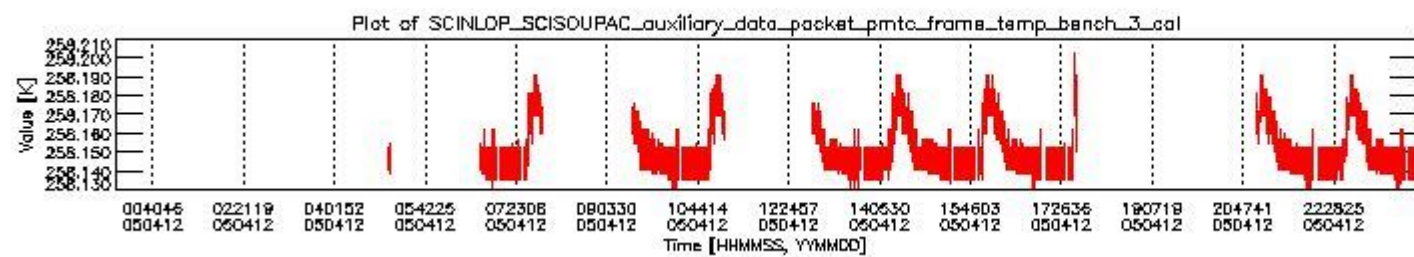

### 0.1.1 Report summary

The table below shows general characteristics of the data that are included into this report.

Item	Value
Report version	vdraft_20050403
Time of report generation	16APR2005 01:58:44
Data source version	PFHS/5.32-N
Processing scope for products	12APR2005 00:00:00 to 13APR2005 00:00:00
Start time of first product within scope	12APR2005 02:05:14
Stop time of last product within scope	13APR2005 01:36:59
Total number of level 0 products	10
Number of level 0 products with errors	10

## 0.2 Product Quality Indicators

This section shows information about product quality, currently temperatures.

sciamachy\_daily\_report\_level0\_PFHS\_5\_32\_N\_20050412\_1.PNG

sciamachy\_daily\_report\_level0\_PFHS\_5\_32\_N\_20050412\_2.PNG