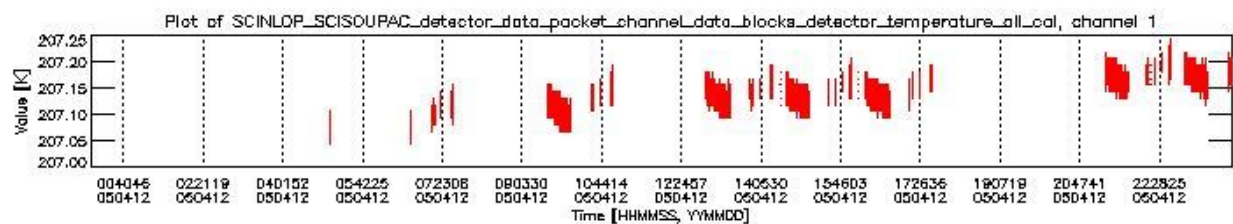

0.3 ADF monitoring

This section shows the (variation in) ADFs used for each of the products. It consists of:

- A table showing which ADFs were used for processing (red values indicate that multiple ADFs of the same type were used)
- Various time line plots, one for each ADF, which show when which ADF was used.

If multiple ADFs of a single type were used, these are marked **red** in the table.

Number	ADF
	CNO (LEVEL_0_CONFIGURATION_FILE)
0	AUX_CNO_AXVPDS20020123_121901_20020101_000000_20200101_000000
	FPO (ORBIT_STATE_VECTOR_FILE)
1	AUX_FPO_AXVPDS20050411_145346_20050410_182952_20050420_213644
2	AUX_FPO_AXVPDS20050412_080350_20050411_193851_20050421_210507
3	AUX_FPO_AXVPDS20050412_080402_20050411_193851_20050421_210507