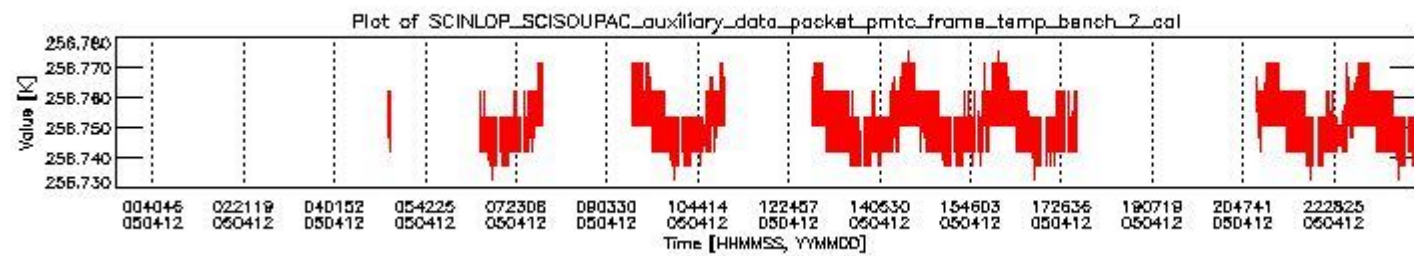

### 0.1.1 Report summary

The table below shows general characteristics of the data that are included into this report.

Item	Value
Report version	vdraft_20050403
Time of report generation	16APR2005 01:58:44
Data source version	PFHS/5.32-N
Processing scope for products	12APR2005 00:00:00 to 13APR2005 00:00:00
Start time of first product within scope	12APR2005 02:05:14
Stop time of last product within scope	13APR2005 01:36:59
Total number of level 0 products	10
Number of level 0 products with errors	10

## 0.2 Product Quality Indicators

This section shows information about product quality, currently temperatures.

sciamachy\_daily\_report\_level0\_PFHS\_5\_32\_N\_20050412\_1.PNG

sciamachy\_daily\_report\_level0\_PFHS\_5\_32\_N\_20050412\_2.PNG