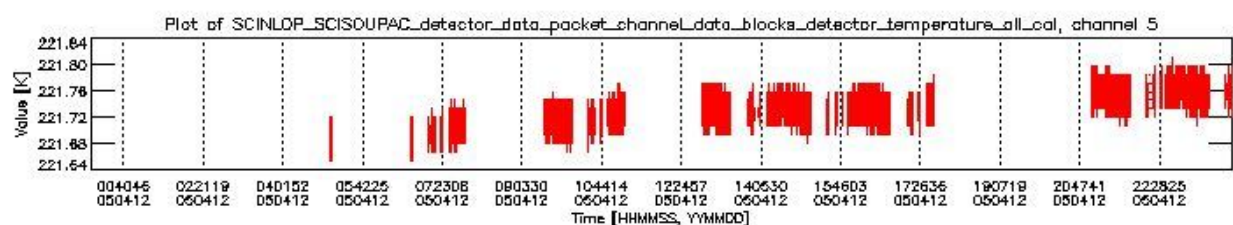

0.3 ADF monitoring

This section shows the (variation in) ADFs used for each of the products. It consists of:

- A table showing which ADFs were used for processing (red values indicate that multiple ADFs of the same type were used)
- Various time line plots, one for each ADF, which show when which ADF was used.

If multiple ADFs of a single type were used, these are marked **red** in the table.

Number	ADF
	CNO (LEVEL_0_CONFIGURATION_FILE)
0	AUX_CNO_AXVPDS20020123_121901_20020101_000000_20200101_000000
	FPO (ORBIT_STATE_VECTOR_FILE)
1	AUX_FPO_AXVPDS20050411_145346_20050410_182952_20050420_213644
2	AUX_FPO_AXVPDS20050412_080350_20050411_193851_20050421_210507
3	AUX_FPO_AXVPDS20050412_080402_20050411_193851_20050421_210507