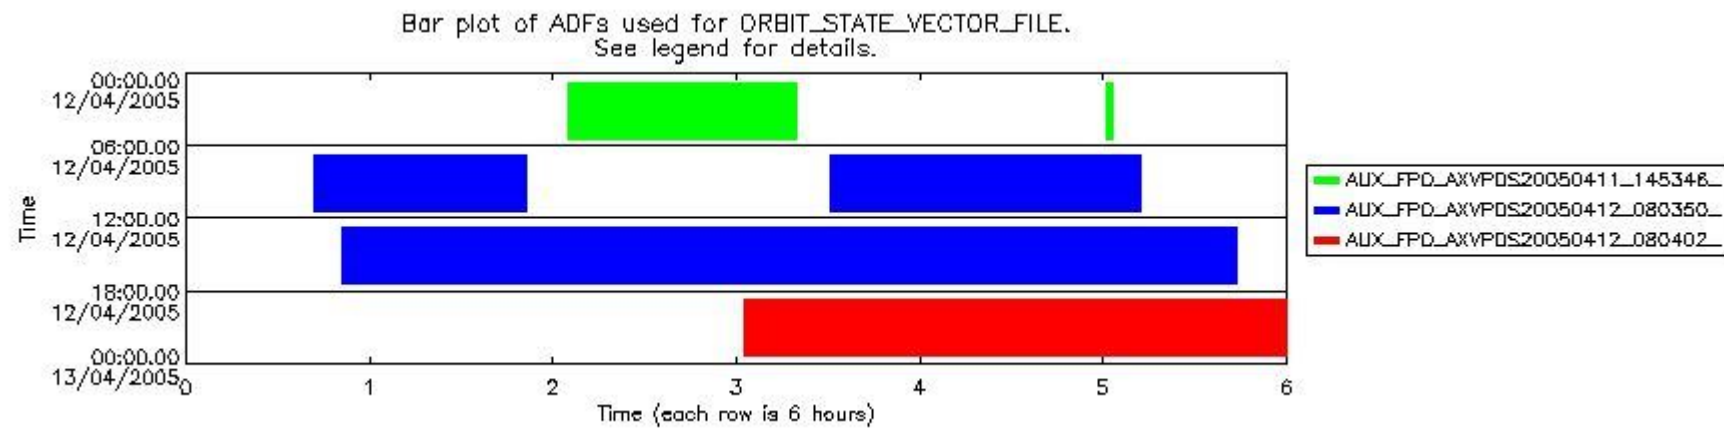

sciamachy_daily_report_level0_PFHS_5_32_N_20050412_6.PNG