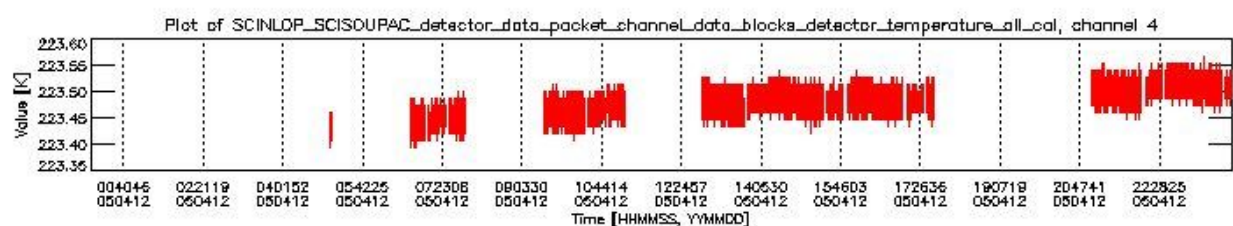

0.3 ADF monitoring

This section shows the (variation in) ADFs used for each of the products. It consists of:

- A table showing which ADFs were used for processing (red values indicate that multiple ADFs of the same type were used)
- Various time line plots, one for each ADF, which show when which ADF was used.

If multiple ADFs of a single type were used, these are marked **red** in the table.

Number	ADF
	CNO (LEVEL_0_CONFIGURATION_FILE)
0	AUX_CNO_AXVPDS20020123_121901_20020101_000000_20200101_000000
	FPO (ORBIT_STATE_VECTOR_FILE)
1	AUX_FPO_AXVPDS20050411_145346_20050410_182952_20050420_213644
2	AUX_FPO_AXVPDS20050412_080350_20050411_193851_20050421_210507
3	AUX_FPO_AXVPDS20050412_080402_20050411_193851_20050421_210507