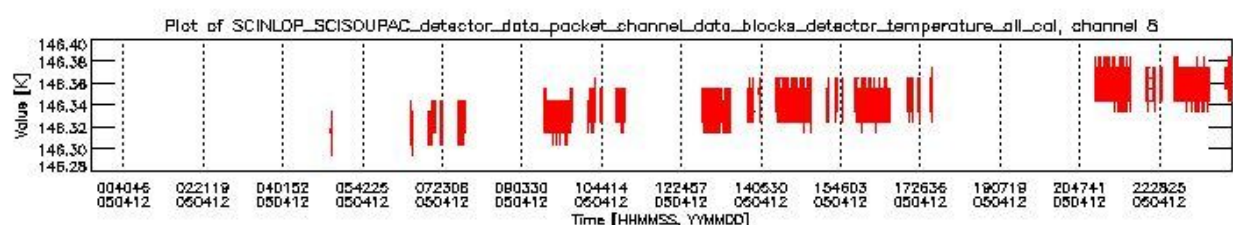

0.3 ADF monitoring

This section shows the (variation in) ADFs used for each of the products. It consists of:

- A table showing which ADFs were used for processing (red values indicate that multiple ADFs of the same type were used)
- Various time line plots, one for each ADF, which show when which ADF was used.

If multiple ADFs of a single type were used, these are marked **red** in the table.

Number	ADF
	CNO (LEVEL_0_CONFIGURATION_FILE)
0	AUX_CNO_AXVPDS20020123_121901_20020101_000000_20200101_000000
	FPO (ORBIT_STATE_VECTOR_FILE)
1	AUX_FPO_AXVPDS20050411_145346_20050410_182952_20050420_213644
2	AUX_FPO_AXVPDS20050412_080350_20050411_193851_20050421_210507
3	AUX_FPO_AXVPDS20050412_080402_20050411_193851_20050421_210507