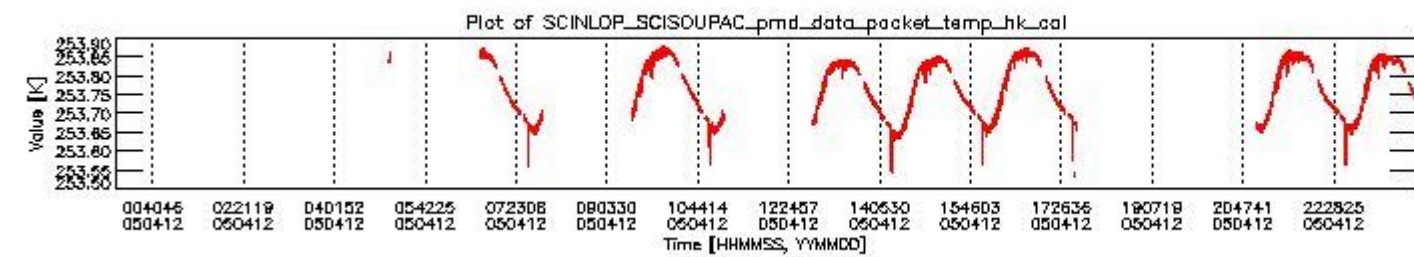

### 0.1.1 Report summary

The table below shows general characteristics of the data that are included into this report.

Item	Value
Report version	vdraft_20050403
Time of report generation	16APR2005 01:58:44
Data source version	PFHS/5.32-N
Processing scope for products	12APR2005 00:00:00 to 13APR2005 00:00:00
Start time of first product within scope	12APR2005 02:05:14
Stop time of last product within scope	13APR2005 01:36:59
Total number of level 0 products	10
Number of level 0 products with errors	10

## 0.2 Product Quality Indicators

This section shows information about product quality, currently temperatures.

sciamachy\_daily\_report\_level0\_PFHS\_5\_32\_N\_20050412\_1.PNG

sciamachy\_daily\_report\_level0\_PFHS\_5\_32\_N\_20050412\_2.PNG