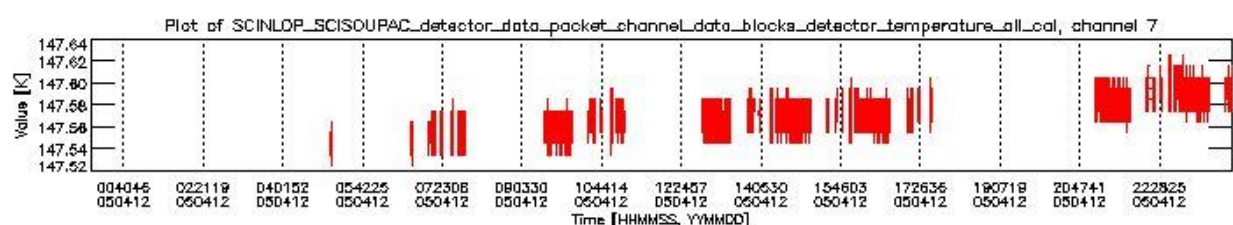

0.3 ADF monitoring

This section shows the (variation in) ADFs used for each of the products. It consists of:

- A table showing which ADFs were used for processing (red values indicate that multiple ADFs of the same type were used)
- Various time line plots, one for each ADF, which show when which ADF was used.

If multiple ADFs of a single type were used, these are marked **red** in the table.

Number	ADF
	CNO (LEVEL_0_CONFIGURATION_FILE)
0	AUX_CNO_AXVPDS20020123_121901_20020101_000000_20200101_000000
	FPO (ORBIT_STATE_VECTOR_FILE)
1	AUX_FPO_AXVPDS20050411_145346_20050410_182952_20050420_213644
2	AUX_FPO_AXVPDS20050412_080350_20050411_193851_20050421_210507
3	AUX_FPO_AXVPDS20050412_080402_20050411_193851_20050421_210507