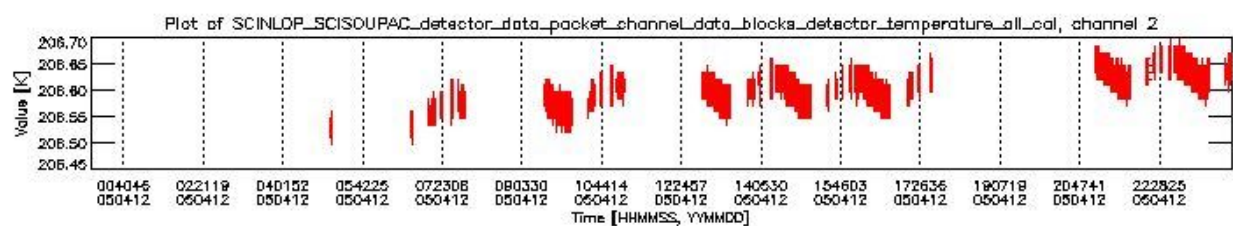

0.3 ADF monitoring

This section shows the (variation in) ADFs used for each of the products. It consists of:

- A table showing which ADFs were used for processing (red values indicate that multiple ADFs of the same type were used)
- Various time line plots, one for each ADF, which show when which ADF was used.

If multiple ADFs of a single type were used, these are marked **red** in the table.

Number	ADF
	CNO (LEVEL_0_CONFIGURATION_FILE)
0	AUX_CNO_AXVPDS20020123_121901_20020101_000000_20200101_000000
	FPO (ORBIT_STATE_VECTOR_FILE)
1	AUX_FPO_AXVPDS20050411_145346_20050410_182952_20050420_213644
2	AUX_FPO_AXVPDS20050412_080350_20050411_193851_20050421_210507
3	AUX_FPO_AXVPDS20050412_080402_20050411_193851_20050421_210507