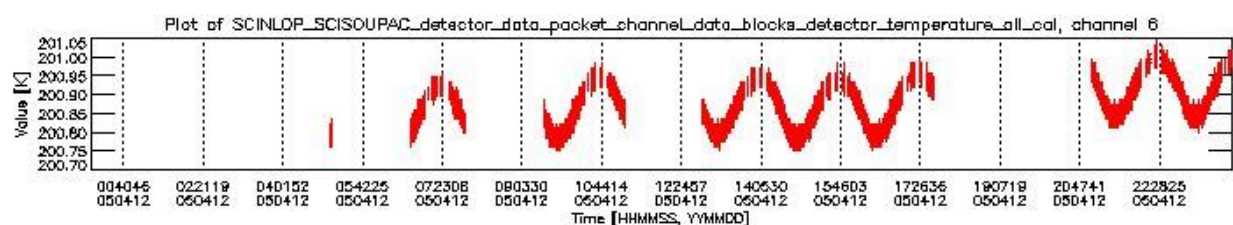

0.3 ADF monitoring

This section shows the (variation in) ADFs used for each of the products. It consists of:

- A table showing which ADFs were used for processing (red values indicate that multiple ADFs of the same type were used)
- Various time line plots, one for each ADF, which show when which ADF was used.

If multiple ADFs of a single type were used, these are marked **red** in the table.

Number	ADF
	CNO (LEVEL_0_CONFIGURATION_FILE)
0	AUX_CNO_AXVPDS20020123_121901_20020101_000000_20200101_000000
	FPO (ORBIT_STATE_VECTOR_FILE)
1	AUX_FPO_AXVPDS20050411_145346_20050410_182952_20050420_213644
2	AUX_FPO_AXVPDS20050412_080350_20050411_193851_20050421_210507
3	AUX_FPO_AXVPDS20050412_080402_20050411_193851_20050421_210507