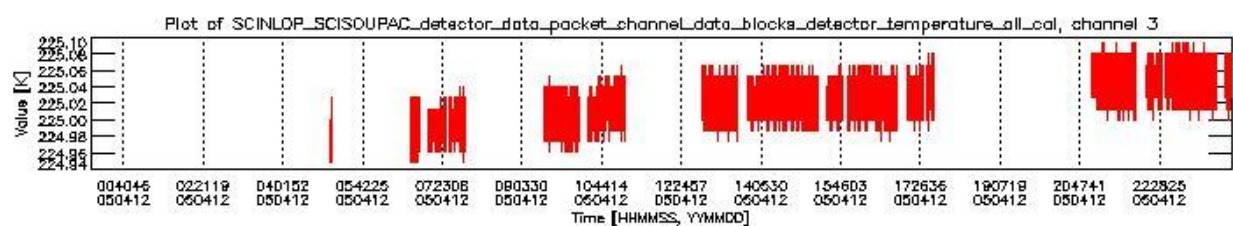

0.3 ADF monitoring

This section shows the (variation in) ADFs used for each of the products. It consists of:

- A table showing which ADFs were used for processing (red values indicate that multiple ADFs of the same type were used)
- Various time line plots, one for each ADF, which show when which ADF was used.

If multiple ADFs of a single type were used, these are marked **red** in the table.

Number	ADF
	CNO (LEVEL_0_CONFIGURATION_FILE)
0	AUX_CNO_AXVPDS20020123_121901_20020101_000000_20200101_000000
	FPO (ORBIT_STATE_VECTOR_FILE)
1	AUX_FPO_AXVPDS20050411_145346_20050410_182952_20050420_213644
2	AUX_FPO_AXVPDS20050412_080350_20050411_193851_20050421_210507
3	AUX_FPO_AXVPDS20050412_080402_20050411_193851_20050421_210507