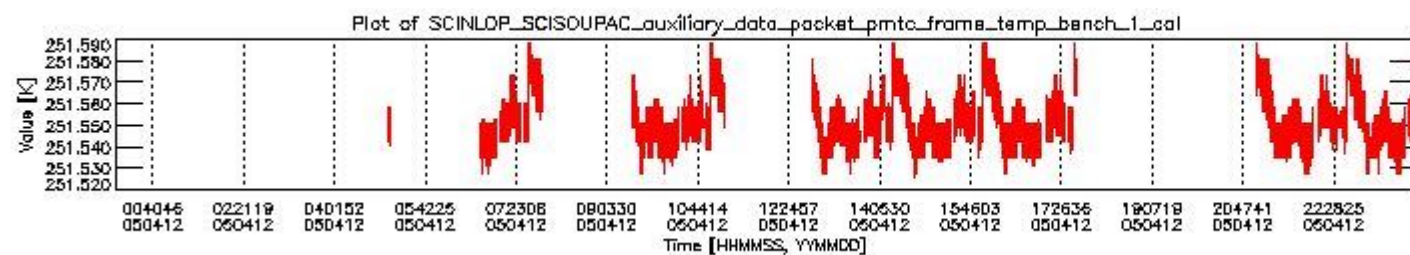

#	Product name	Start time	Stop time	Prod err	ISP err sign	ISP miss sign	ISP disc sign	rs sign
0	SCI_NL__0PNPDE20050412_020514_000044672036_00203_16289_2863.N1	12APR2005 02:05:14	12APR2005 03:19:42	1	1	1	0	0
1	SCI_NL__0PNPDE20050412_050113_000001242036_00205_16291_2865.N1	12APR2005 05:01:13	12APR2005 05:03:18	1	0	1	0	0
2	SCI_NL__0PNPDK20050412_064202_000041562036_00206_16292_3172.N1	12APR2005 06:42:02	12APR2005 07:51:18	1	0	1	0	0
3	SCI_NL__0PNPDK20050412_093058_000060912036_00208_16294_3174.N1	12APR2005 09:30:58	12APR2005 11:12:29	1	0	1	0	0
4	SCI_NL__0PNPDK20050412_125113_000058982036_00210_16296_3176.N1	12APR2005 12:51:13	12APR2005 14:29:31	1	0	1	0	0
5	SCI_NL__0PNPDK20050412_142931_000058552036_00211_16297_3177.N1	12APR2005 14:29:31	12APR2005 16:07:07	1	0	1	0	0
6	SCI_NL__0PNPDK20050412_160611_000058372036_00212_16298_3178.N1	12APR2005 16:06:11	12APR2005 17:43:28	1	0	1	0	0
7	SCI_NL__0PNPDE20050412_210253_000044192036_00215_16301_2875.N1	12APR2005 21:02:53	12APR2005 22:16:32	1	0	1	0	0
8	SCI_NL__0PNPDE20050412_221548_000061232036_00215_16301_2879.N1	12APR2005 22:15:48	12APR2005 23:57:51	1	0	1	0	0
9	SCI_NL__0PNPDE20050412_235628_000060302036_00216_16302_2880.N1	12APR2005 23:56:28	13APR2005 01:36:59	1	0	1	0	0

0.2 Product Quality Indicators

This section shows information about product quality, currently temperatures.