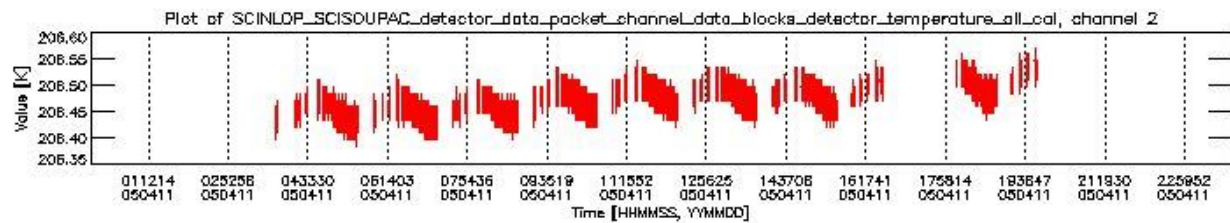

0.1.1 Report summary

The table below shows general characteristics of the data that are included into this report.

Item	Value
Report version	vdraft_20050403
Time of report generation	15APR2005 12:11:37
Data source version	PFHS/5.32-N
Processing scope for products	11APR2005 00:00:00 to 12APR2005 00:00:00
Start time of first product within scope	11APR2005 03:52:33
Stop time of last product within scope	11APR2005 22:48:16
Total number of level 0 products	10
Number of level 0 products with errors	10

0.2 Product Quality Indicators

This section shows information about product quality, currently temperatures.

sciamachy_daily_report_level0_PFHS_5_32_N_20050411_1.PNG

sciamachy_daily_report_level0_PFHS_5_32_N_20050411_2.PNG

sciamachy_daily_report_level0_PFHS_5_32_N_20050411_3.PNG

0.3 ADF monitoring

This section shows the (variation in) ADFs used for each of the products. It consists of:

- A table showing which ADFs were used for processing (red values indicate that multiple ADFs of the same type were used)
- Various time line plots, one for each ADF, which show when which ADF was used.