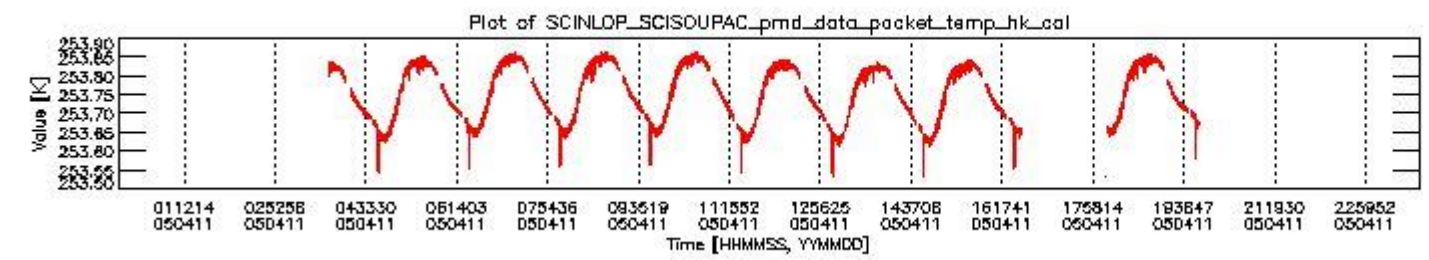

0.1.1 Report summary

The table below shows general characteristics of the data that are included into this report.

Item	Value
Report version	vdraft_20050403
Time of report generation	15APR2005 12:11:37
Data source version	PFHS/5.32-N
Processing scope for products	11APR2005 00:00:00 to 12APR2005 00:00:00
Start time of first product within scope	11APR2005 03:52:33
Stop time of last product within scope	11APR2005 22:48:16
Total number of level 0 products	10
Number of level 0 products with errors	10

0.2 Product Quality Indicators

This section shows information about product quality, currently temperatures.

sciamachy_daily_report_level0_PFHS_5_32_N_20050411_1.PNG

sciamachy_daily_report_level0_PFHS_5_32_N_20050411_2.PNG

sciamachy_daily_report_level0_PFHS_5_32_N_20050411_3.PNG

0.3 ADF monitoring

This section shows the (variation in) ADFs used for each of the products. It consists of:

- A table showing which ADFs were used for processing (red values indicate that multiple ADFs of the same type were used)
- Various time line plots, one for each ADF, which show when which ADF was used.