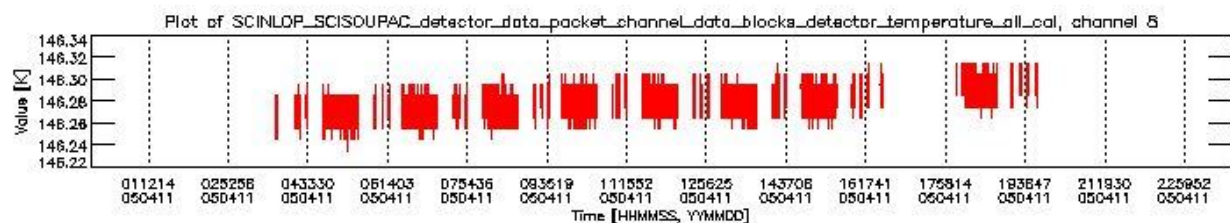

0.1.1 Report summary

The table below shows general characteristics of the data that are included into this report.

Item	Value
Report version	vdraft_20050403
Time of report generation	15APR2005 12:11:37
Data source version	PFHS/5.32-N
Processing scope for products	11APR2005 00:00:00 to 12APR2005 00:00:00
Start time of first product within scope	11APR2005 03:52:33
Stop time of last product within scope	11APR2005 22:48:16
Total number of level 0 products	10
Number of level 0 products with errors	10

0.2 Product Quality Indicators

This section shows information about product quality, currently temperatures.

sciamachy_daily_report_level0_PFHS_5_32_N_20050411_1.PNG

sciamachy_daily_report_level0_PFHS_5_32_N_20050411_2.PNG

sciamachy_daily_report_level0_PFHS_5_32_N_20050411_3.PNG

0.3 ADF monitoring

This section shows the (variation in) ADFs used for each of the products. It consists of:

- A table showing which ADFs were used for processing (red values indicate that multiple ADFs of the same type were used)
- Various time line plots, one for each ADF, which show when which ADF was used.