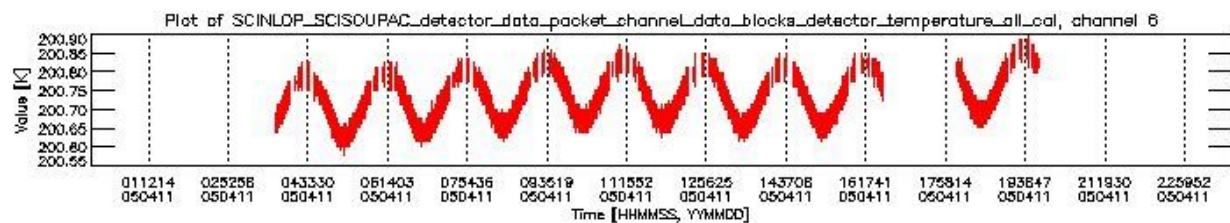

0.1.1 Report summary

The table below shows general characteristics of the data that are included into this report.

Item	Value
Report version	vdraft_20050403
Time of report generation	15APR2005 12:11:37
Data source version	PFHS/5.32-N
Processing scope for products	11APR2005 00:00:00 to 12APR2005 00:00:00
Start time of first product within scope	11APR2005 03:52:33
Stop time of last product within scope	11APR2005 22:48:16
Total number of level 0 products	10
Number of level 0 products with errors	10

0.2 Product Quality Indicators

This section shows information about product quality, currently temperatures.

sciamachy_daily_report_level0_PFHS_5_32_N_20050411_1.PNG

sciamachy_daily_report_level0_PFHS_5_32_N_20050411_2.PNG

sciamachy_daily_report_level0_PFHS_5_32_N_20050411_3.PNG

0.3 ADF monitoring

This section shows the (variation in) ADFs used for each of the products. It consists of:

- A table showing which ADFs were used for processing (red values indicate that multiple ADFs of the same type were used)
- Various time line plots, one for each ADF, which show when which ADF was used.