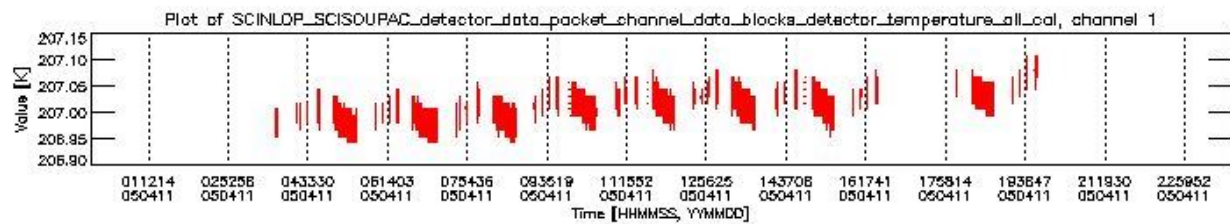

0.1.1 Report summary

The table below shows general characteristics of the data that are included into this report.

Item	Value
Report version	vdraft_20050403
Time of report generation	15APR2005 12:11:37
Data source version	PFHS/5.32-N
Processing scope for products	11APR2005 00:00:00 to 12APR2005 00:00:00
Start time of first product within scope	11APR2005 03:52:33
Stop time of last product within scope	11APR2005 22:48:16
Total number of level 0 products	10
Number of level 0 products with errors	10

0.2 Product Quality Indicators

This section shows information about product quality, currently temperatures.

sciamachy_daily_report_level0_PFHS_5_32_N_20050411_1.PNG

sciamachy_daily_report_level0_PFHS_5_32_N_20050411_2.PNG

sciamachy_daily_report_level0_PFHS_5_32_N_20050411_3.PNG

0.3 ADF monitoring

This section shows the (variation in) ADFs used for each of the products. It consists of:

- A table showing which ADFs were used for processing (red values indicate that multiple ADFs of the same type were used)
- Various time line plots, one for each ADF, which show when which ADF was used.