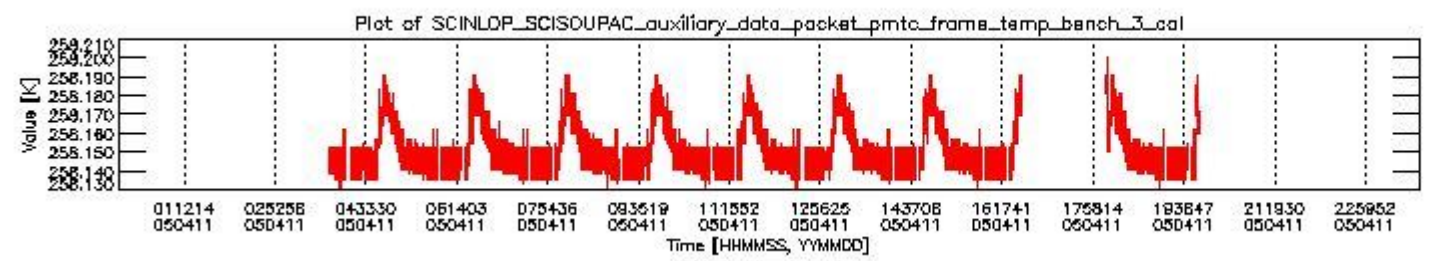

sciamachy_daily_report_level0_PFHS_5_32_N_20050411_2.PNG