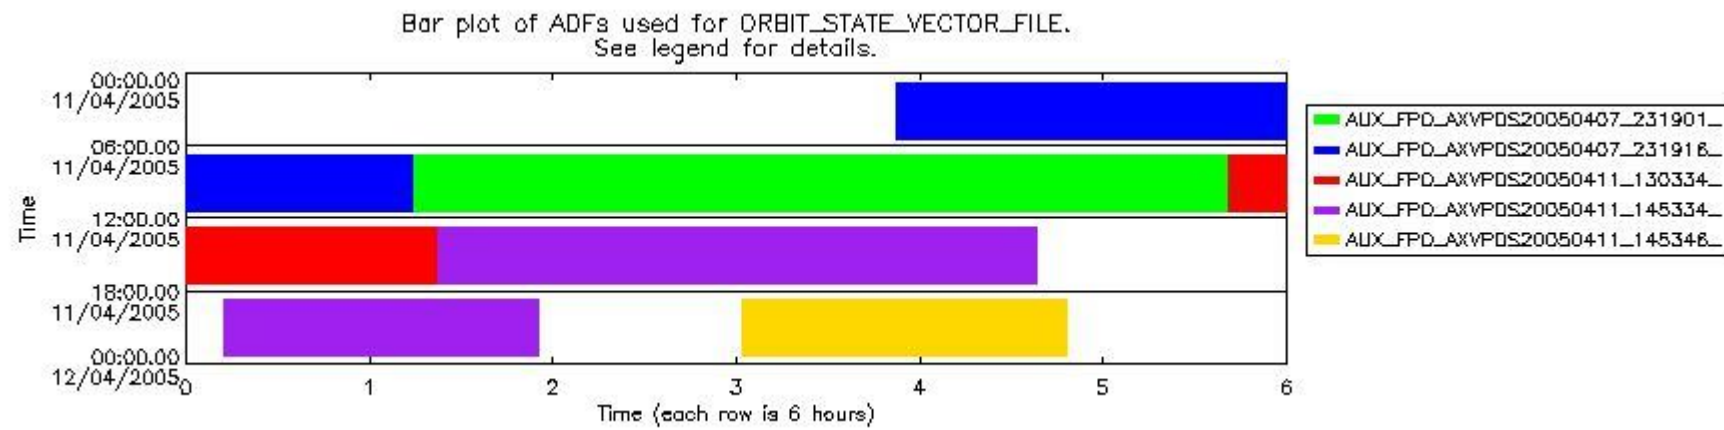

sciamachy_daily_report_level0_PFHS_5_32_N_20050411_6.PNG