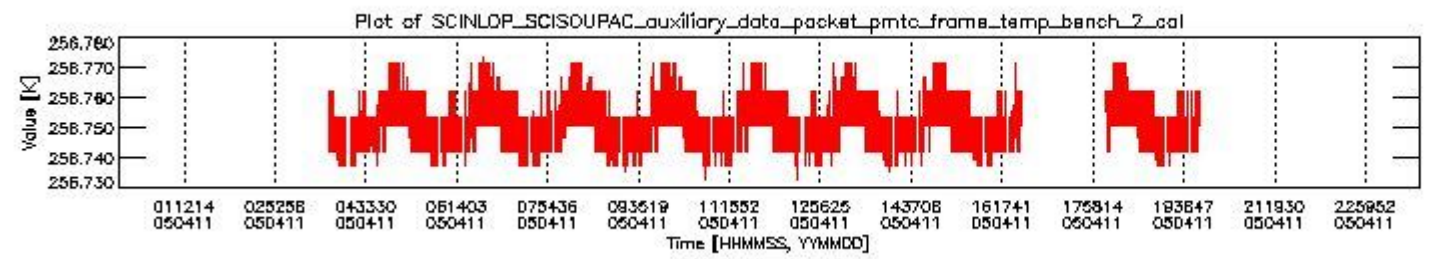

0.1.1 Report summary

The table below shows general characteristics of the data that are included into this report.

Item	Value
Report version	vdraft_20050403
Time of report generation	15APR2005 12:11:37
Data source version	PFHS/5.32-N
Processing scope for products	11APR2005 00:00:00 to 12APR2005 00:00:00
Start time of first product within scope	11APR2005 03:52:33
Stop time of last product within scope	11APR2005 22:48:16
Total number of level 0 products	10
Number of level 0 products with errors	10

0.2 Product Quality Indicators

This section shows information about product quality, currently temperatures.

sciamachy_daily_report_level0_PFHS_5_32_N_20050411_1.PNG

sciamachy_daily_report_level0_PFHS_5_32_N_20050411_2.PNG