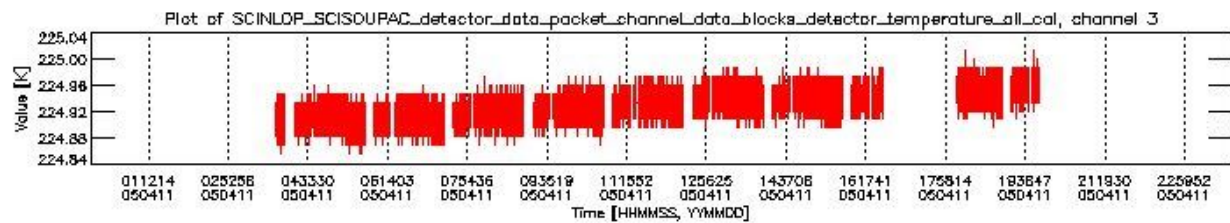

0.1.1 Report summary

The table below shows general characteristics of the data that are included into this report.

Item	Value
Report version	vdraft_20050403
Time of report generation	15APR2005 12:11:37
Data source version	PFHS/5.32-N
Processing scope for products	11APR2005 00:00:00 to 12APR2005 00:00:00
Start time of first product within scope	11APR2005 03:52:33
Stop time of last product within scope	11APR2005 22:48:16
Total number of level 0 products	10
Number of level 0 products with errors	10

0.2 Product Quality Indicators

This section shows information about product quality, currently temperatures.

sciamachy_daily_report_level0_PFHS_5_32_N_20050411_1.PNG

sciamachy_daily_report_level0_PFHS_5_32_N_20050411_2.PNG

sciamachy_daily_report_level0_PFHS_5_32_N_20050411_3.PNG

0.3 ADF monitoring

This section shows the (variation in) ADFs used for each of the products. It consists of:

- A table showing which ADFs were used for processing (red values indicate that multiple ADFs of the same type were used)
- Various time line plots, one for each ADF, which show when which ADF was used.