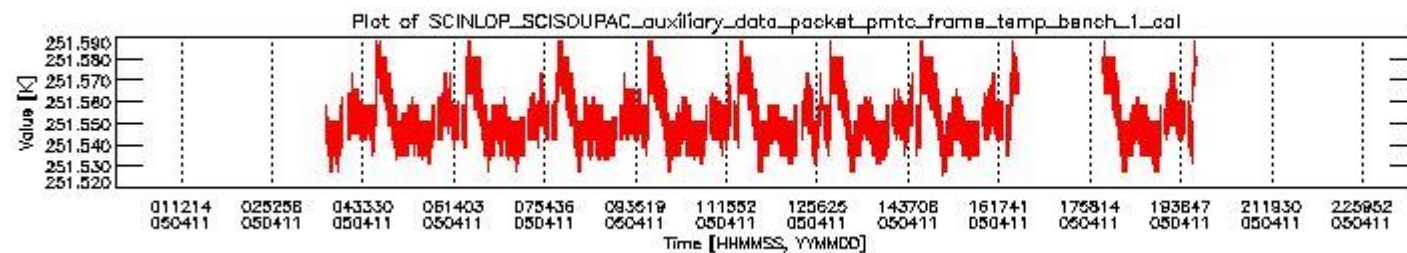

#	Product name	Start time	Stop time	Prod err	ISP err sign	ISP miss sign	ISP disc sign	rs sign
0	SCI_NL__0PNPDE20050411_035233_000060912036_00190_16276_2857.N1	11APR2005 03:52:33	11APR2005 05:34:04	1	0	1	0	0
1	SCI_NL__0PNPDE20050411_053255_000061042036_00191_16277_2858.N1	11APR2005 05:32:55	11APR2005 07:14:40	1	0	1	0	0
2	SCI_NL__0PNPDK20050411_071344_000041002036_00192_16278_3164.N1	11APR2005 07:13:44	11APR2005 08:22:04	1	0	1	0	0
3	SCI_NL__0PNPDK20050411_082056_000061722036_00193_16279_3165.N1	11APR2005 08:20:56	11APR2005 10:03:48	1	0	1	0	0
4	SCI_NL__0PNPDK20050411_100240_000059662036_00194_16280_3166.N1	11APR2005 10:02:40	11APR2005 11:42:07	1	0	1	0	0
5	SCI_NL__0PNPDK20050411_114111_000060352036_00195_16281_3167.N1	11APR2005 11:41:11	11APR2005 13:21:46	1	0	1	0	0
6	SCI_NL__0PNPDK20050411_132146_000059662036_00196_16282_3168.N1	11APR2005 13:21:46	11APR2005 15:01:13	1	0	1	0	0
7	SCI_NL__0PNPDK20050411_150018_000058552036_00197_16283_3169.N1	11APR2005 15:00:18	11APR2005 16:37:53	1	0	1	0	0
8	SCI_NL__0PNPDK20050411_181207_000061872036_00199_16285_3171.N1	11APR2005 18:12:07	11APR2005 19:55:15	1	0	1	0	0
9	SCI_NL__0PNPDE20050411_210201_000063752036_00200_16286_2860.N1	11APR2005 21:02:01	11APR2005 22:48:16	1	0	1	0	0

0.2 Product Quality Indicators

This section shows information about product quality, currently temperatures.