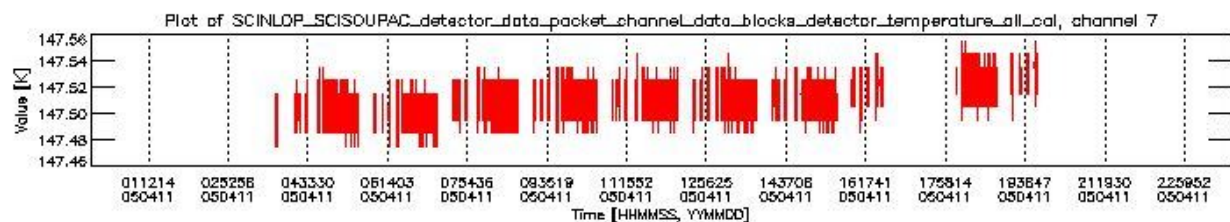

0.1.1 Report summary

The table below shows general characteristics of the data that are included into this report.

Item	Value
Report version	vdraft_20050403
Time of report generation	15APR2005 12:11:37
Data source version	PFHS/5.32-N
Processing scope for products	11APR2005 00:00:00 to 12APR2005 00:00:00
Start time of first product within scope	11APR2005 03:52:33
Stop time of last product within scope	11APR2005 22:48:16
Total number of level 0 products	10
Number of level 0 products with errors	10

0.2 Product Quality Indicators

This section shows information about product quality, currently temperatures.

sciamachy_daily_report_level0_PFHS_5_32_N_20050411_1.PNG

sciamachy_daily_report_level0_PFHS_5_32_N_20050411_2.PNG

sciamachy_daily_report_level0_PFHS_5_32_N_20050411_3.PNG

0.3 ADF monitoring

This section shows the (variation in) ADFs used for each of the products. It consists of:

- A table showing which ADFs were used for processing (red values indicate that multiple ADFs of the same type were used)
- Various time line plots, one for each ADF, which show when which ADF was used.