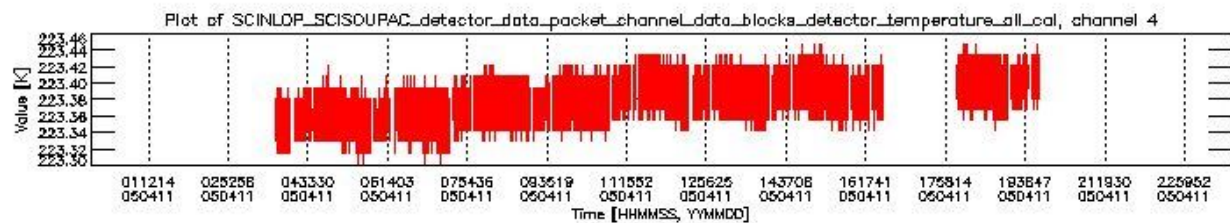

0.1.1 Report summary

The table below shows general characteristics of the data that are included into this report.

Item	Value
Report version	vdraft_20050403
Time of report generation	15APR2005 12:11:37
Data source version	PFHS/5.32-N
Processing scope for products	11APR2005 00:00:00 to 12APR2005 00:00:00
Start time of first product within scope	11APR2005 03:52:33
Stop time of last product within scope	11APR2005 22:48:16
Total number of level 0 products	10
Number of level 0 products with errors	10

0.2 Product Quality Indicators

This section shows information about product quality, currently temperatures.

sciamachy_daily_report_level0_PFHS_5_32_N_20050411_1.PNG

sciamachy_daily_report_level0_PFHS_5_32_N_20050411_2.PNG

sciamachy_daily_report_level0_PFHS_5_32_N_20050411_3.PNG

0.3 ADF monitoring

This section shows the (variation in) ADFs used for each of the products. It consists of:

- A table showing which ADFs were used for processing (red values indicate that multiple ADFs of the same type were used)
- Various time line plots, one for each ADF, which show when which ADF was used.