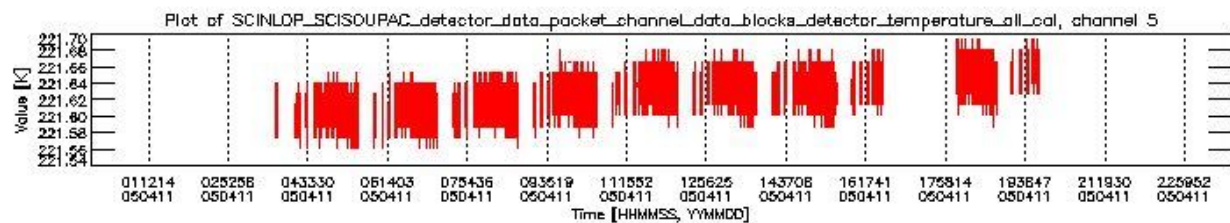

0.1.1 Report summary

The table below shows general characteristics of the data that are included into this report.

Item	Value
Report version	vdraft_20050403
Time of report generation	15APR2005 12:11:37
Data source version	PFHS/5.32-N
Processing scope for products	11APR2005 00:00:00 to 12APR2005 00:00:00
Start time of first product within scope	11APR2005 03:52:33
Stop time of last product within scope	11APR2005 22:48:16
Total number of level 0 products	10
Number of level 0 products with errors	10

0.2 Product Quality Indicators

This section shows information about product quality, currently temperatures.

sciamachy_daily_report_level0_PFHS_5_32_N_20050411_1.PNG

sciamachy_daily_report_level0_PFHS_5_32_N_20050411_2.PNG

sciamachy_daily_report_level0_PFHS_5_32_N_20050411_3.PNG

0.3 ADF monitoring

This section shows the (variation in) ADFs used for each of the products. It consists of:

- A table showing which ADFs were used for processing (red values indicate that multiple ADFs of the same type were used)
- Various time line plots, one for each ADF, which show when which ADF was used.