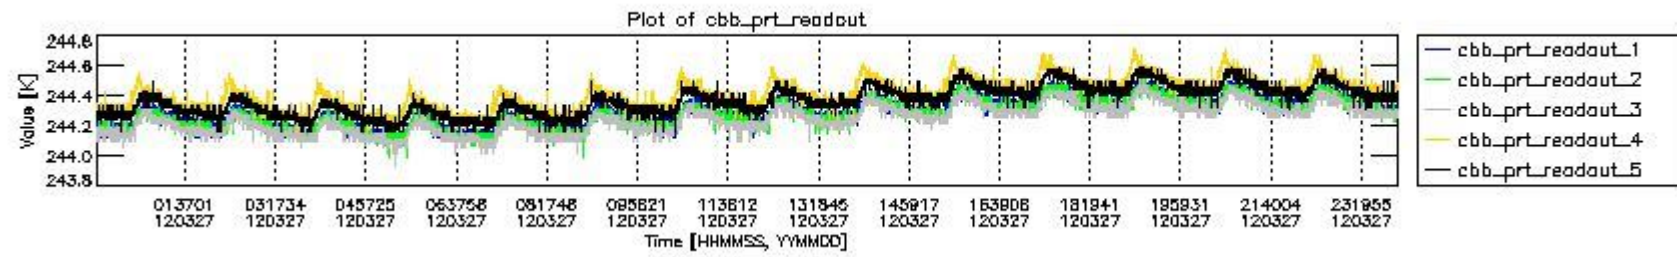

0.2 Instrument Operational Performance Parameters

The following plots give an overview of various instrument parameters for this day. The instrument parameters are part of the auxiliary data field within the source packets of the MIP_NL__0P product. The auxiliary data is normally included twice per interferogram. Note that only the first packet is currently included in monitoring.

mipas_daily_report_level0_KSPT_L0_4504_N_20120327_4.PNG

mipas_daily_report_level0_KSPT_L0_4504_N_20120327_5.PNG

mipas_daily_report_level0_KSPT_L0_4504_N_20120327_6.PNG

mipas_daily_report_level0_KSPT_L0_4504_N_20120327_7.PNG

mipas_daily_report_level0_KSPT_L0_4504_N_20120327_8.PNG

mipas_daily_report_level0_KSPT_L0_4504_N_20120327_9.PNG

mipas_daily_report_level0_KSPT_L0_4504_N_20120327_10.PNG

The following table shows channel statistics for all channels for this day.