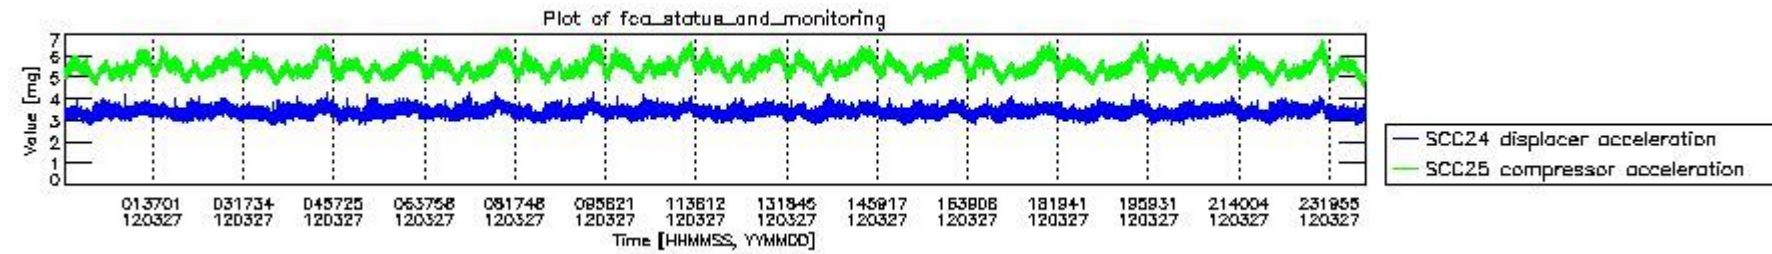

mipas_daily_report_level0_KSPT_L0_4504_N_20120327_10.PNG

The following table shows channel statistics for all channels for this day.

Channel	Min	Max	ADC
A1	-17559	18500	16bit
B1	-19914	17195	16bit
C1	-24173	24088	16bit
D1	-32768	32767	16bit
A2	-15320	18760	16bit
B2	-17667	17431	16bit
C2	-25233	24797	16bit
D2	-32768	32767	16bit