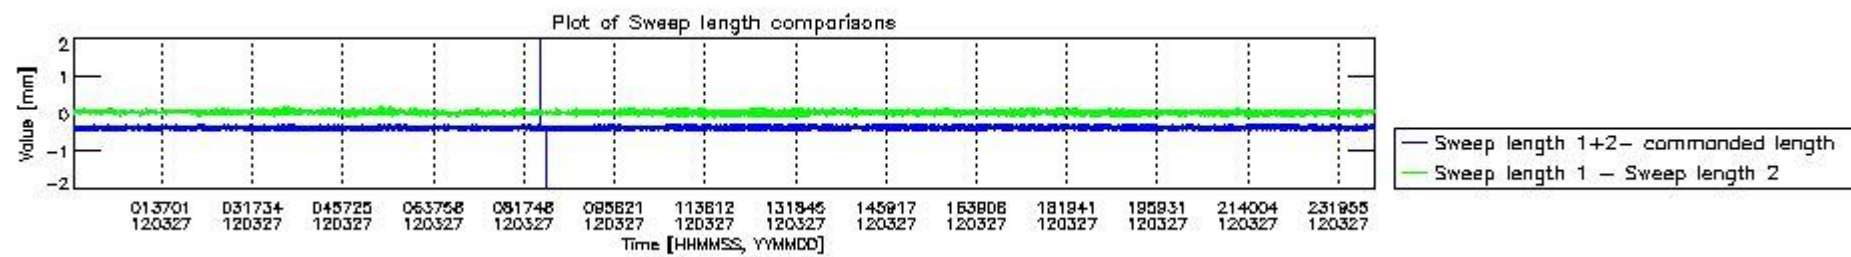

mipas_daily_report_level0_KSPT_L0_4504_N_20120327_8.PNG