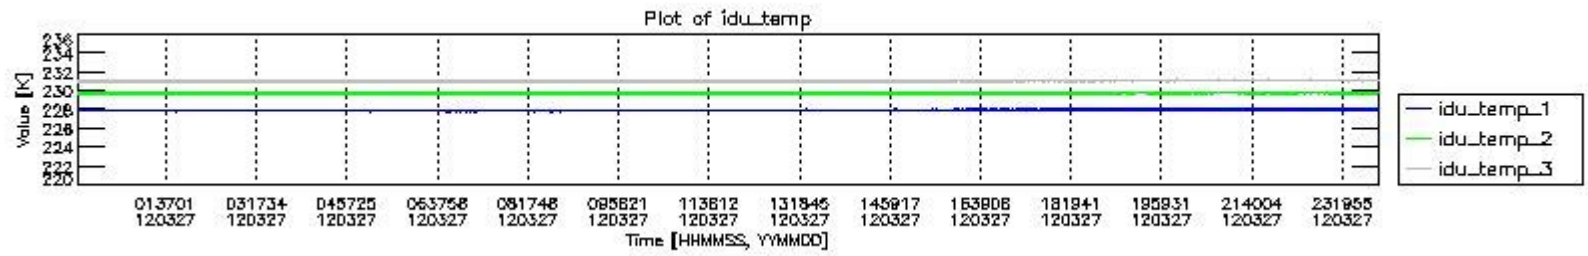

mipas_daily_report_level0_KSPT_L0_4504_N_20120327_2.PNG