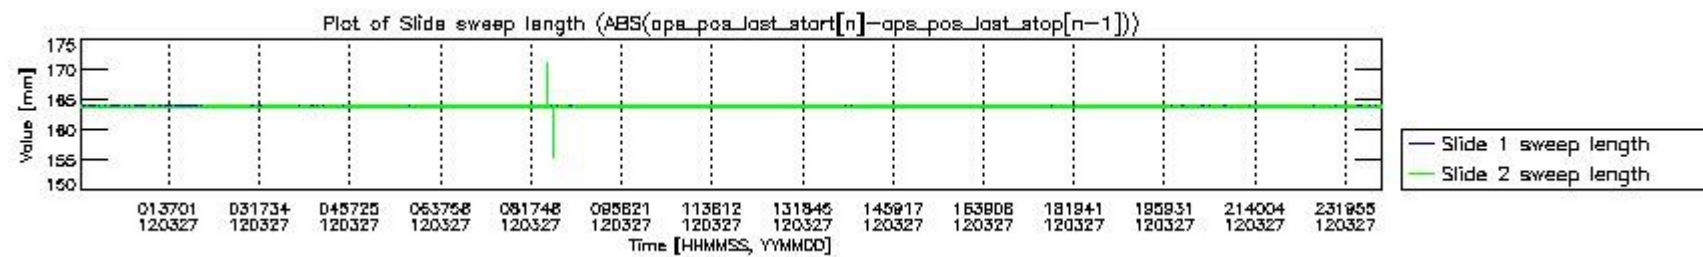

mipas_daily_report_level0_KSPT_L0_4504_N_20120327_7.PNG