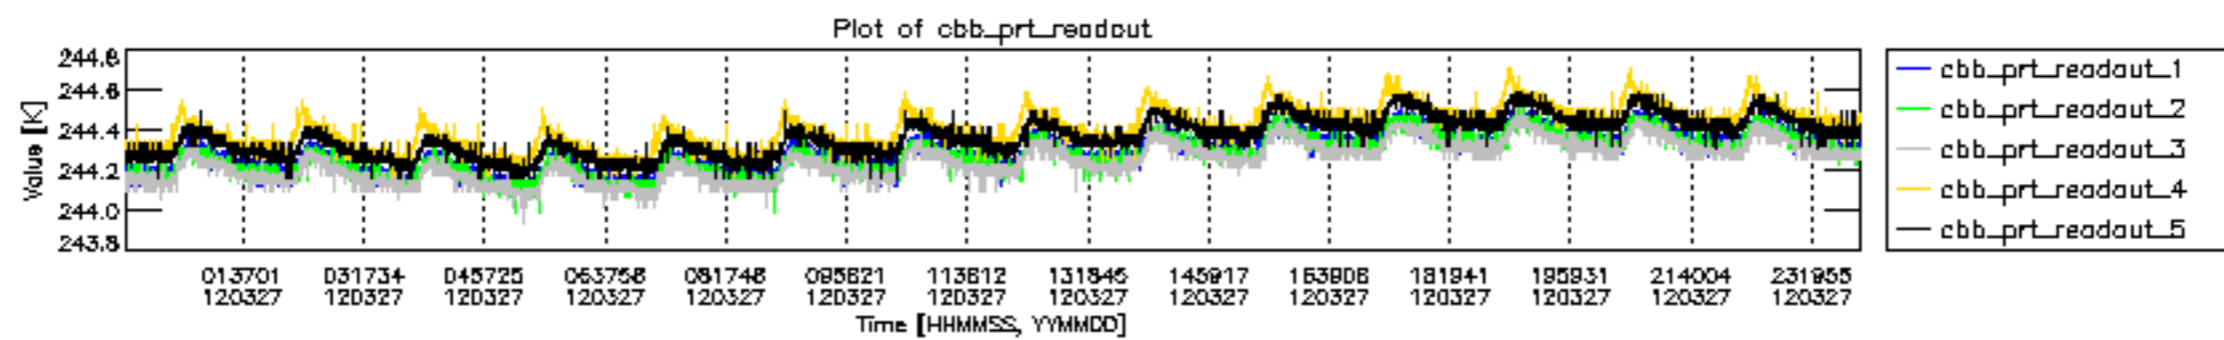

0.2 Instrument Operational Performance Parameters

The following plots give an overview of various instrument parameters for this day. The instrument parameters are part of the auxiliary data field within the source packets of the MIP_NL__0P product. The auxiliary data is normally included twice per interferogram. Note that only the first packet is currently included in monitoring.

mipas_daily_report_level0_KSPT_L0_4504_N_20120327_12.PNG

mipas_daily_report_level0_KSPT_L0_4504_N_20120327_13.PNG

MIPNLOP_MIPSOUPAC_aux_fields_igm_cal, channel statistics plot
 Colour indicates value.