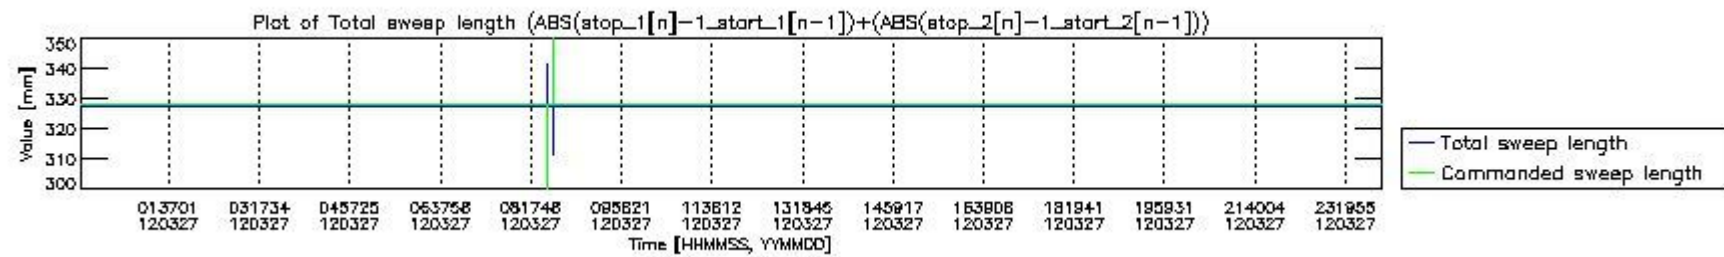

mipas_daily_report_level0_KSPT_L0_4504_N_20120327_6.PNG