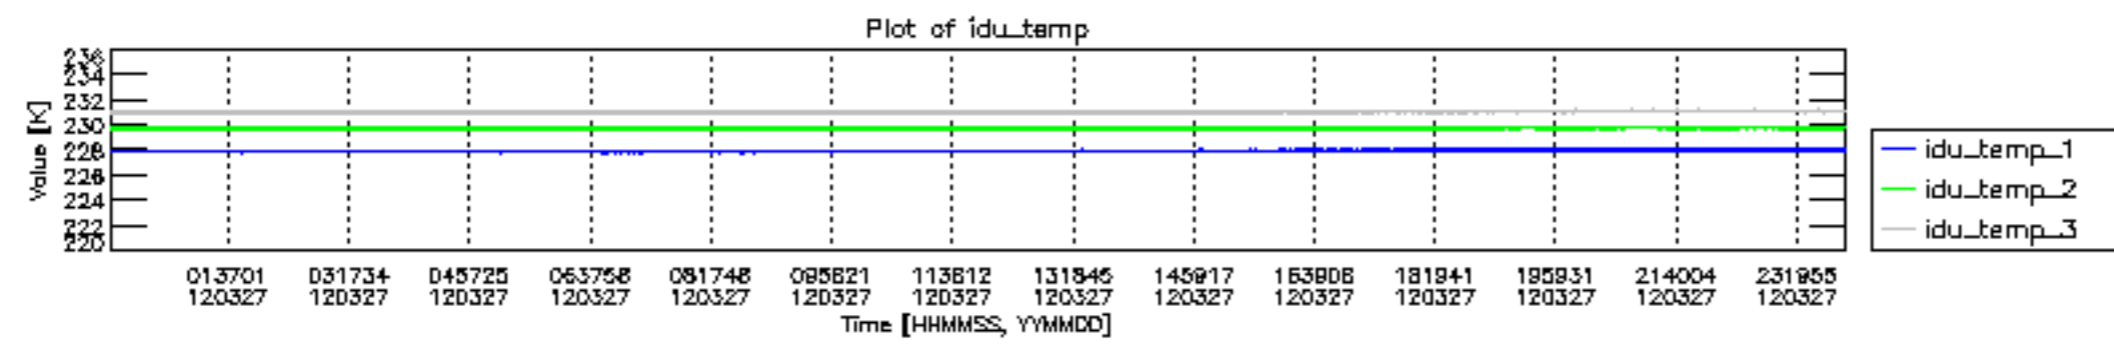

0.2 Instrument Operational Performance Parameters

The following plots give an overview of various instrument parameters for this day. The instrument parameters are part of the auxiliary data field within the source packets of the MIP_NL__0P product. The auxiliary data is normally included twice per interferogram. Note that only the first packet is currently included in monitoring.

mipas_daily_report_level0_KSPT_L0_4504_N_20120327_12.PNG

mipas_daily_report_level0_KSPT_L0_4504_N_20120327_13.PNG

MIPNLOP_MIPSOUPAC_aux_fields_igm_cal, channel statistics plot
 Colour indicates value.