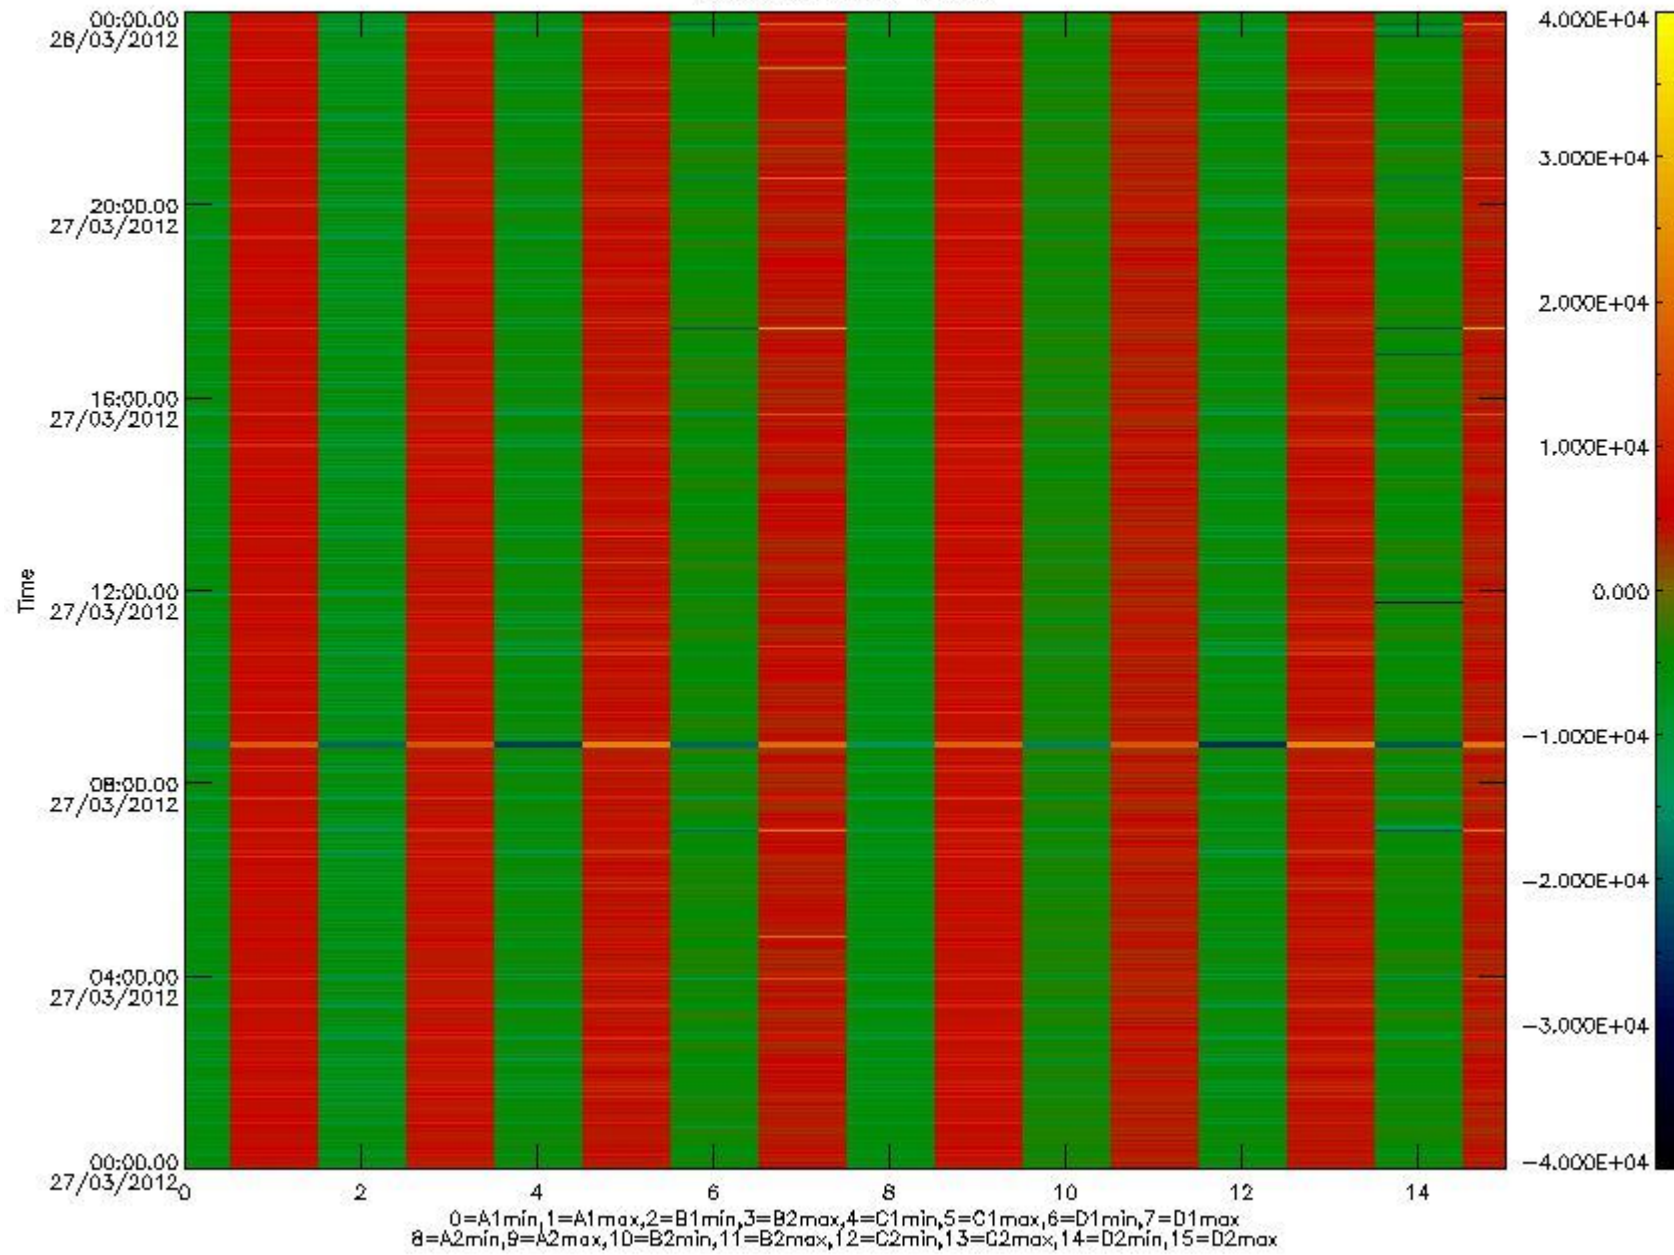

MIPNLOP_MIPSOUPAC_aux_fields_igm_cal, channel statistics plot
Colour indicates value.

mipas_daily_report_level0_KSPT_L0_4504_N_20120327_11.PNG

0.3 ADF monitoring

The use of ADFs is shown in two ways:

1. By means of two tables that can be used to find the ADF used for a specific product.
2. By means of plots that show changes in ADF using colours.

Number	ADF
0	AUX_CN0_AXVPDS20020123_121901_20020101_000000_20200101_000000
1	AUX_FPO_AXVPDS20120326_102113_20120325_190053_20120404_211433
2	AUX_FPO_AXVPDS20120327_102004_20120326_182408_20120405_203748

Number	Product name	#CN0	#FPO