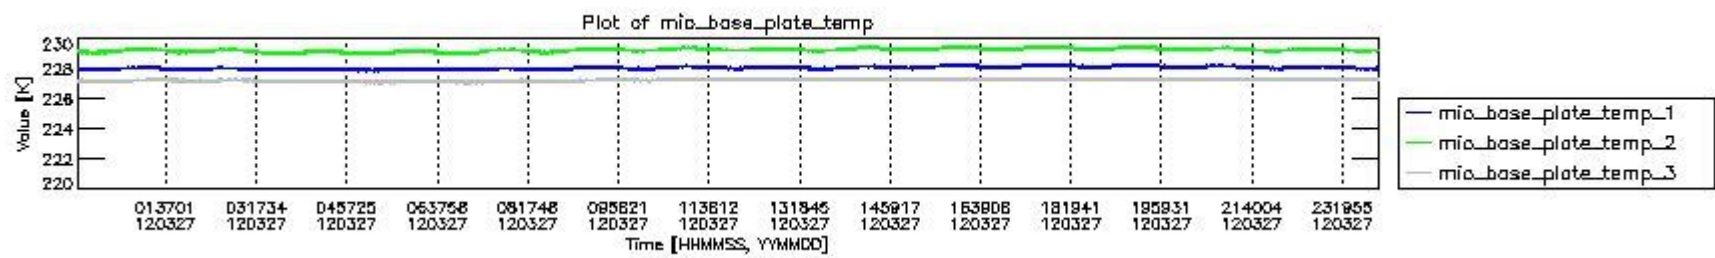

mipas_daily_report_level0_KSPT_L0_4504_N_20120327_1.PNG