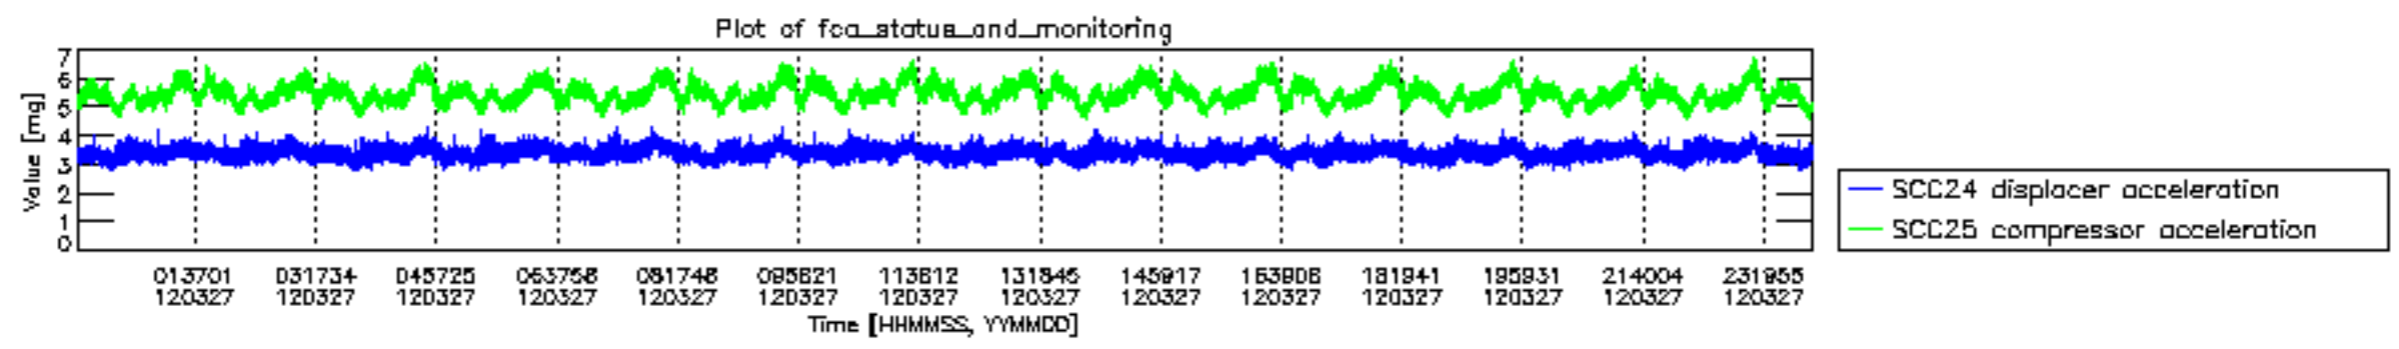

0.2 Instrument Operational Performance Parameters

The following plots give an overview of various instrument parameters for this day. The instrument parameters are part of the auxiliary data field within the source packets of the MIP_NL__0P product. The auxiliary data is normally included twice per interferogram. Note that only the first packet is currently included in monitoring.

mipas_daily_report_level0_KSPT_L0_4504_N_20120327_12.PNG

mipas_daily_report_level0_KSPT_L0_4504_N_20120327_13.PNG

MIPNLOP_MIPSOUPAC_aux_fields_igm_cal, channel statistics plot
 Colour indicates value.