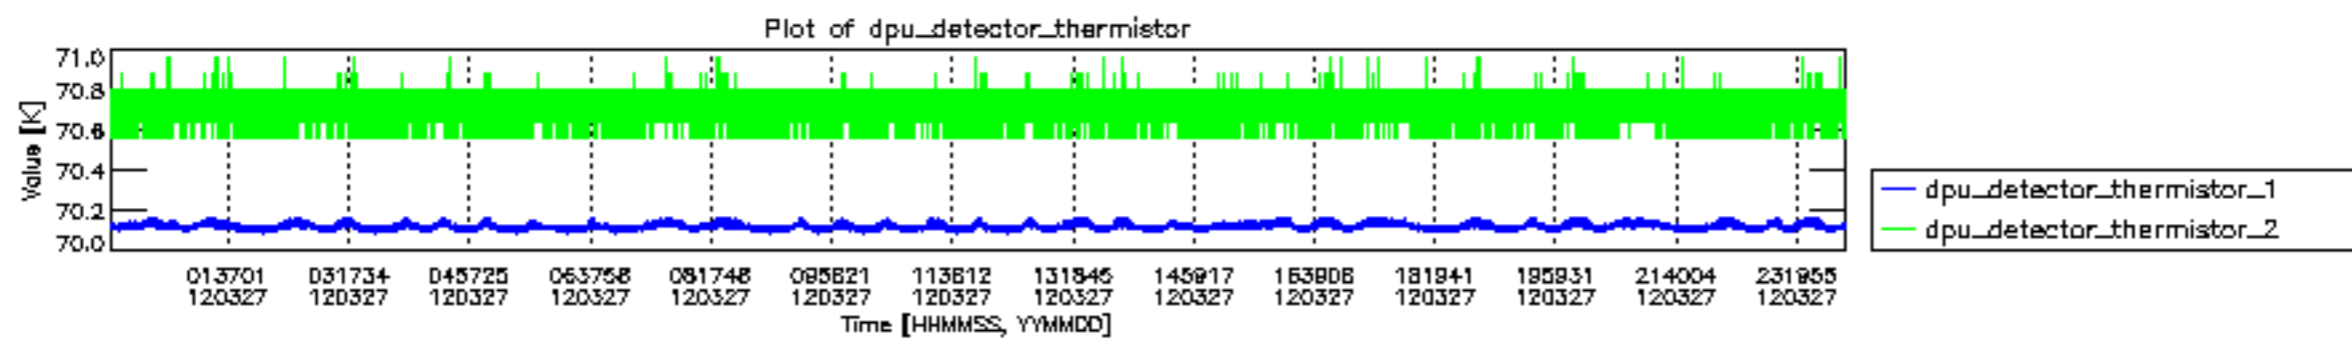

0.2 Instrument Operational Performance Parameters

The following plots give an overview of various instrument parameters for this day. The instrument parameters are part of the auxiliary data field within the source packets of the MIP_NL__0P product. The auxiliary data is normally included twice per interferogram. Note that only the first packet is currently included in monitoring.

mipas_daily_report_level0_KSPT_L0_4504_N_20120327_12.PNG

mipas_daily_report_level0_KSPT_L0_4504_N_20120327_13.PNG

MIPNLOP_MIPSOUPAC_aux_fields_igm_cal, channel statistics plot
 Colour indicates value.