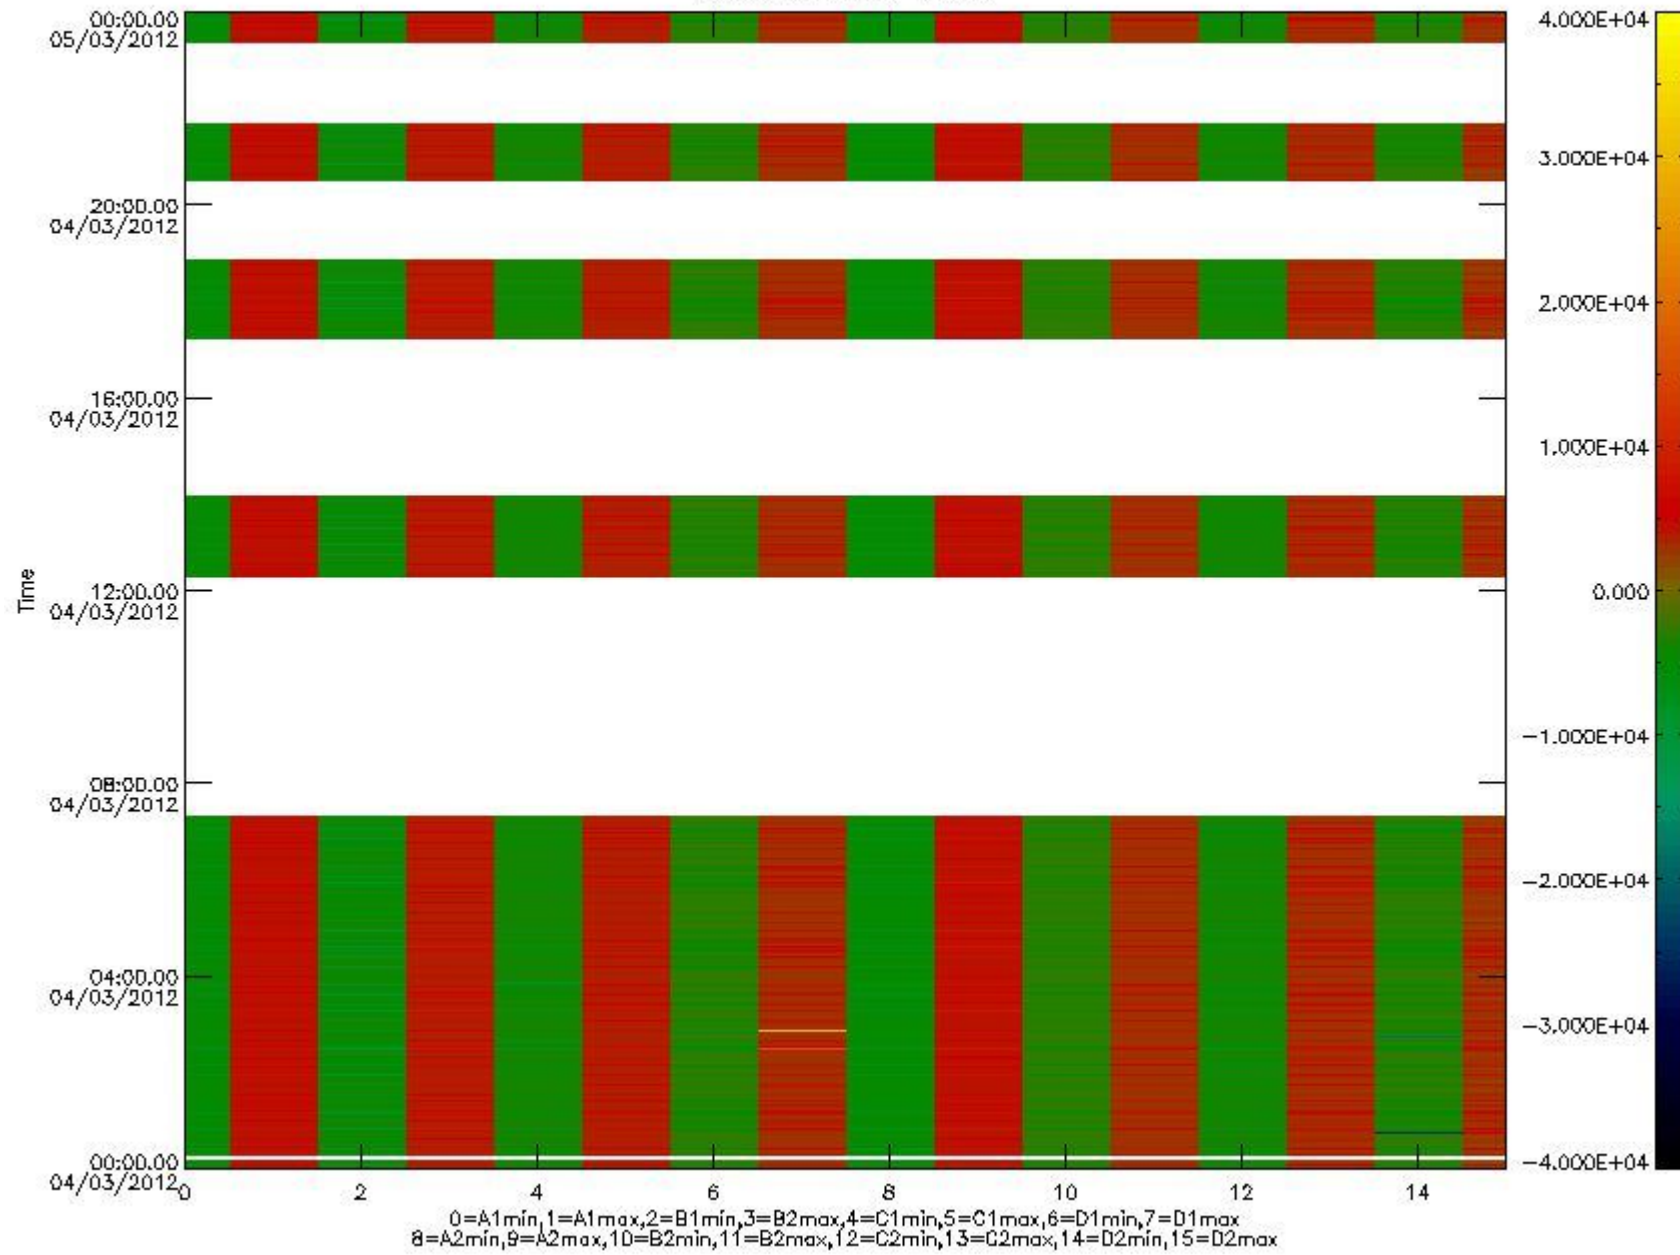

MIPNLOP_MIPSOUPAC_aux_fields_igm_cal, channel statistics plot
Colour indicates value.

mipas_daily_report_level0_KSPT_L0_4504_N_20120304_11.PNG

0.3 ADF monitoring

The use of ADFs is shown in two ways:

1. By means of two tables that can be used to find the ADF used for a specific product.
2. By means of plots that show changes in ADF using colours.

Number	ADF
0	AUX_CN0_AXVPDS20020123_121901_20020101_000000_20200101_000000
1	AUX_FPO_AXVPDS20120302_232834_20120301_184045_20120311_205427

Number	Product name	#CN0	#FPO
0	MIP_NL_0PNPDE20120304_013558_000043313112_00189_52358_1154.N1	0	1