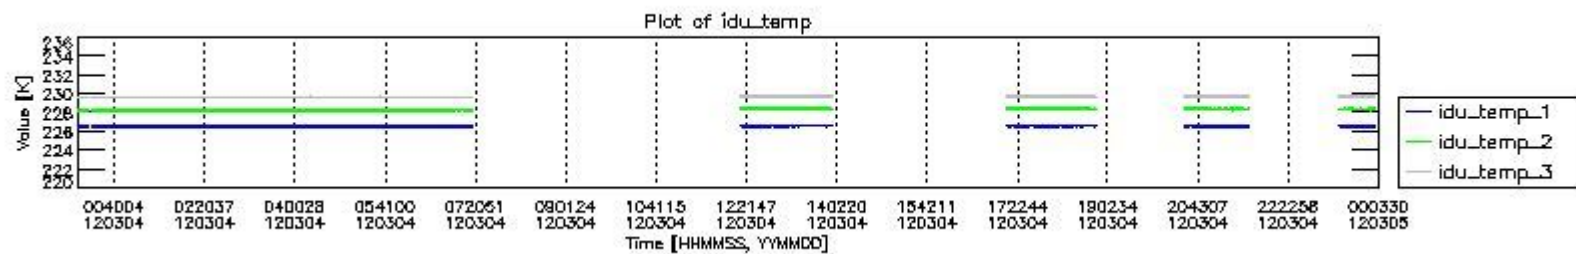

mipas_daily_report_level0_KSPT_L0_4504_N_20120304_2.PNG