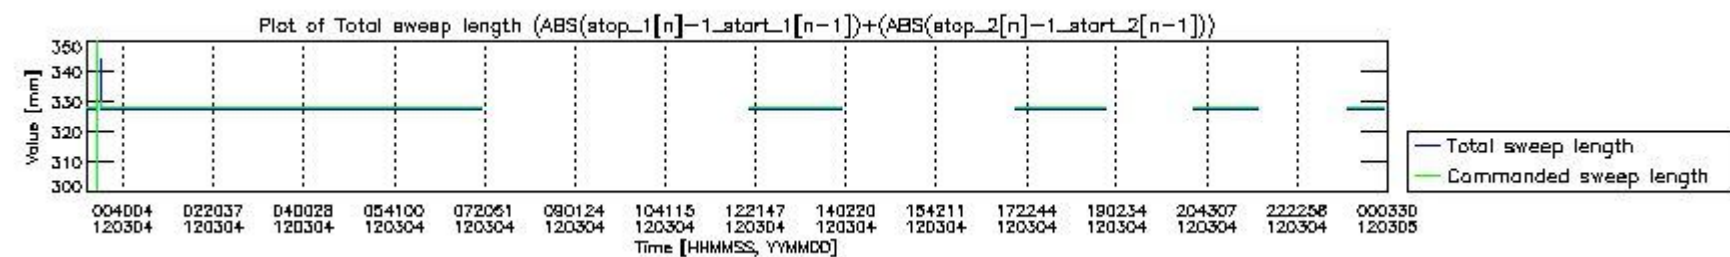

mipas_daily_report_level0_KSPT_L0_4504_N_20120304_6.PNG