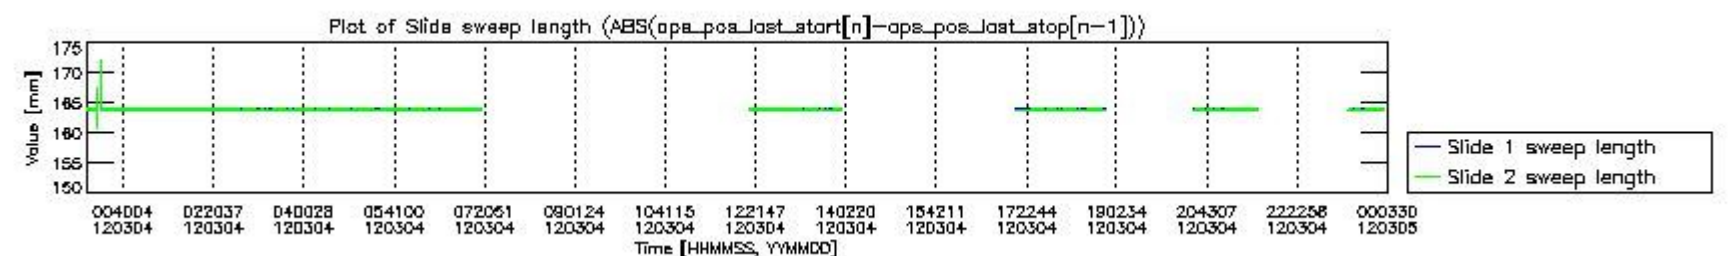

mipas_daily_report_level0_KSPT_L0_4504_N_20120304_7.PNG