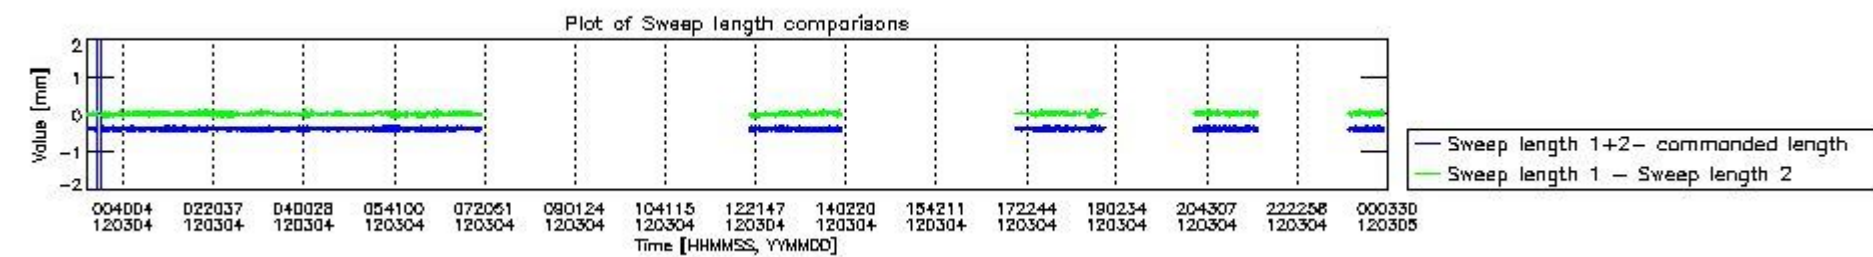

mipas_daily_report_level0_KSPT_L0_4504_N_20120304_8.PNG