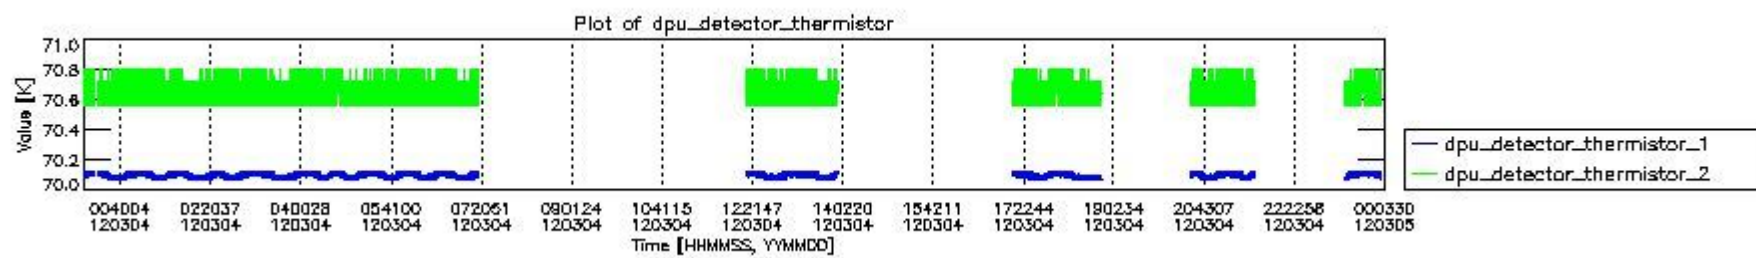

mipas_daily_report_level0_KSPT_L0_4504_N_20120304_3.PNG