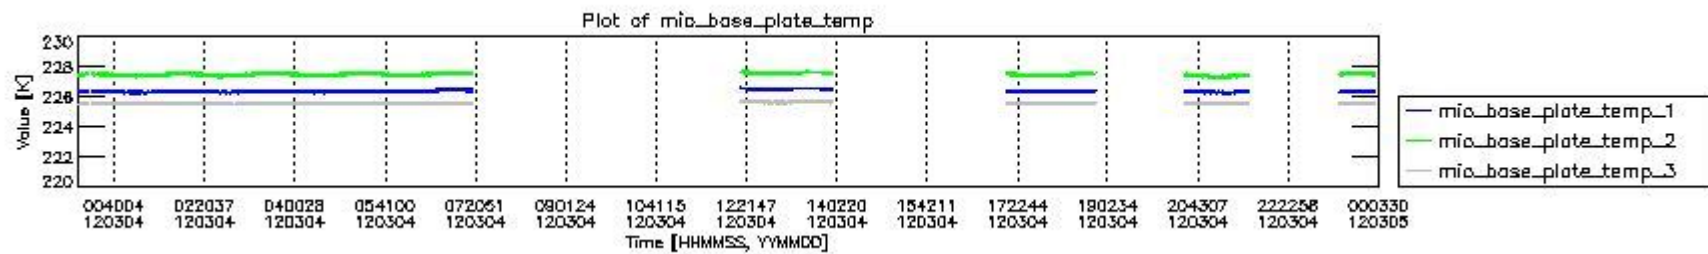

mipas_daily_report_level0_KSPT_L0_4504_N_20120304_1.PNG