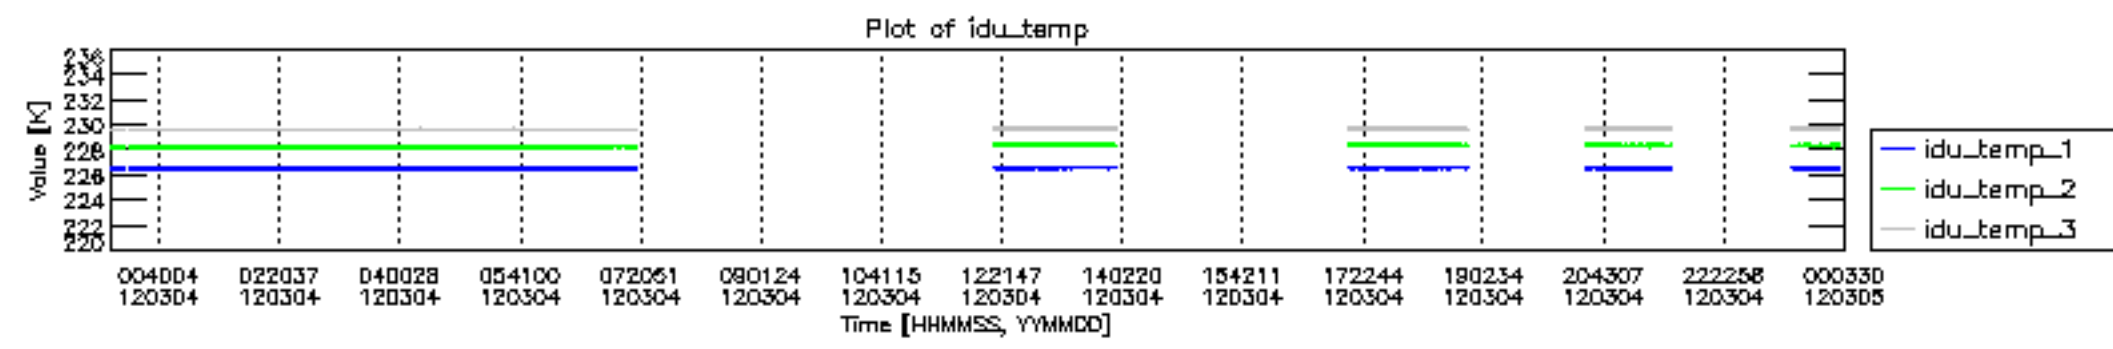

0.2 Instrument Operational Performance Parameters

The following plots give an overview of various instrument parameters for this day. The instrument parameters are part of the auxiliary data field within the source packets of the MIP_NL__0P product. The auxiliary data is normally included twice per interferogram. Note that only the first packet is currently included in monitoring.

mipas_daily_report_level0_KSPT_L0_4504_N_20120304_12.PNG

mipas_daily_report_level0_KSPT_L0_4504_N_20120304_13.PNG

MIPNLOP_MIPSOUPAC_aux_fields_igm_cal, channel statistics plot
 Colour indicates value.