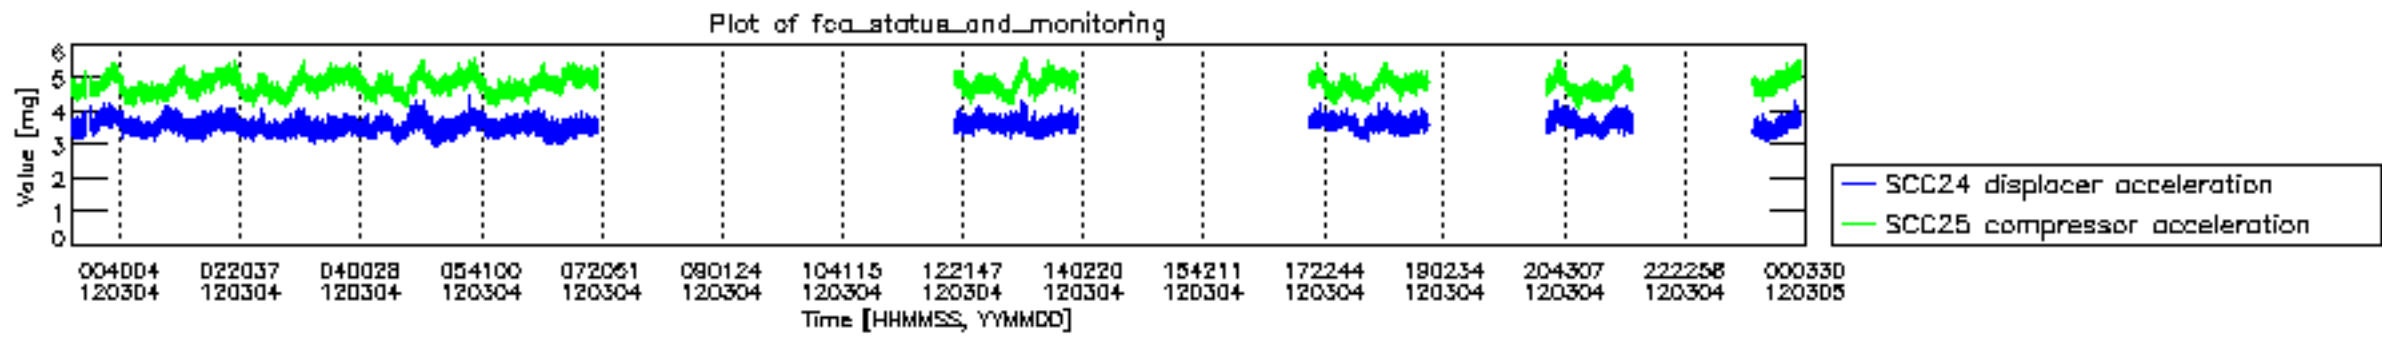

0.2 Instrument Operational Performance Parameters

The following plots give an overview of various instrument parameters for this day. The instrument parameters are part of the auxiliary data field within the source packets of the MIP_NL__0P product. The auxiliary data is normally included twice per interferogram. Note that only the first packet is currently included in monitoring.

mipas_daily_report_level0_KSPT_L0_4504_N_20120304_12.PNG

mipas_daily_report_level0_KSPT_L0_4504_N_20120304_13.PNG

MIPNLOP_MIPSOUPAC_aux_fields_igm_cal, channel statistics plot
 Colour indicates value.