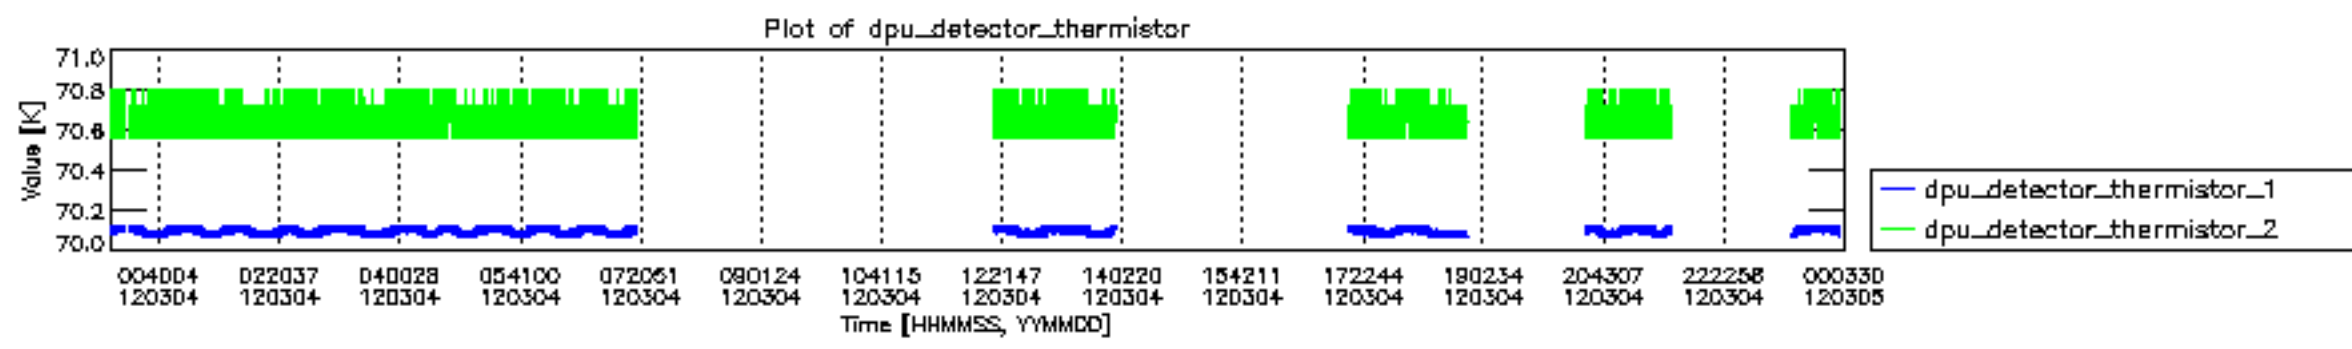

0.2 Instrument Operational Performance Parameters

The following plots give an overview of various instrument parameters for this day. The instrument parameters are part of the auxiliary data field within the source packets of the MIP_NL__0P product. The auxiliary data is normally included twice per interferogram. Note that only the first packet is currently included in monitoring.

mipas_daily_report_level0_KSPT_L0_4504_N_20120304_12.PNG

mipas_daily_report_level0_KSPT_L0_4504_N_20120304_13.PNG

MIPNLOP_MIPSOUPAC_aux_fields_igm_cal, channel statistics plot
 Colour indicates value.