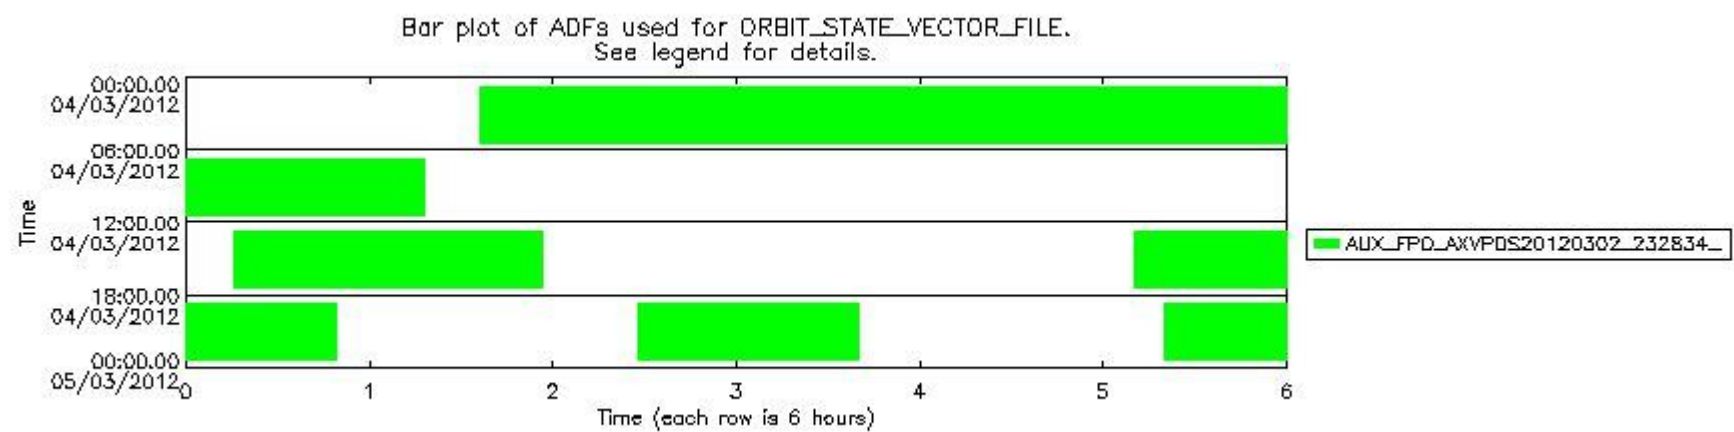

mipas_daily_report_level0_KSPT_L0_4504_N_20120304_13.PNG