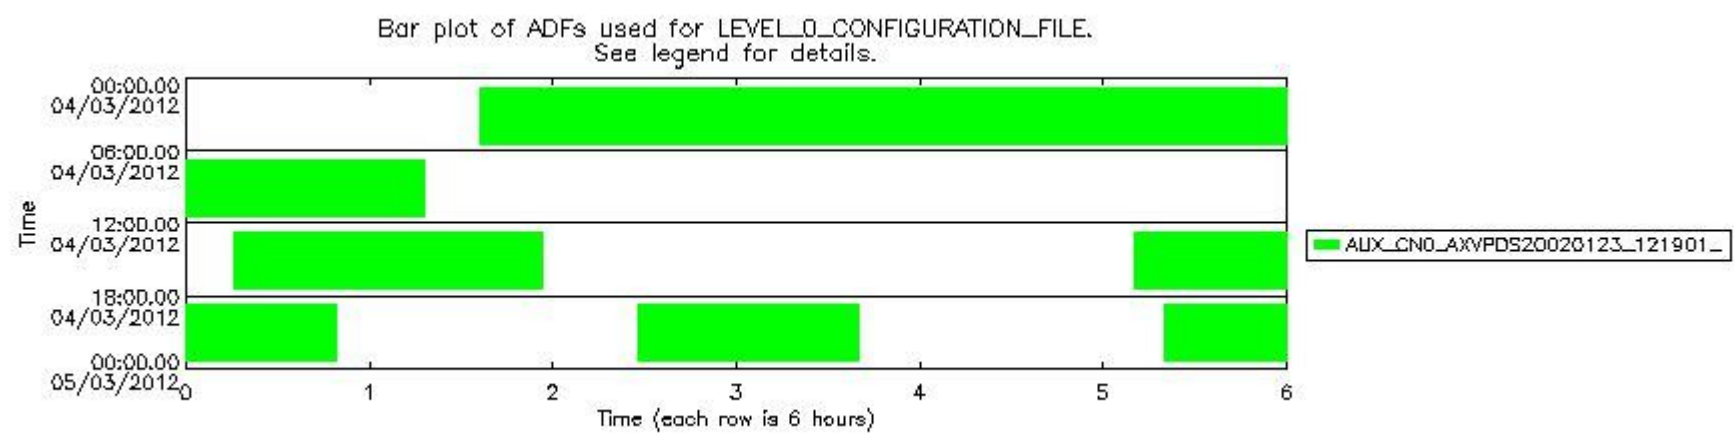

1	MIP_NL__0PNPDE20120304_024735_000061373112_00190_52359_1155.N1	0	1
2	MIP_NL__0PNPDE20120304_042917_000060873112_00191_52360_1157.N1	0	1
3	MIP_NL__0PNPDK20120304_061011_000040733112_00192_52361_8785.N1	0	1
4	MIP_NL__0PNPDK20120304_121524_000060563112_00196_52365_8789.N1	0	1
5	MIP_NL__0PNPDK20120304_171013_000059453112_00199_52368_8792.N1	0	1
6	MIP_NL__0PNPDE20120304_202736_000043243112_00201_52370_1158.N1	0	1
7	MIP_NL__0PNPDE20120304_232009_000059933112_00202_52371_1160.N1	0	1

mipas_daily_report_level0_KSPT_L0_4504_N_20120304_12.PNG