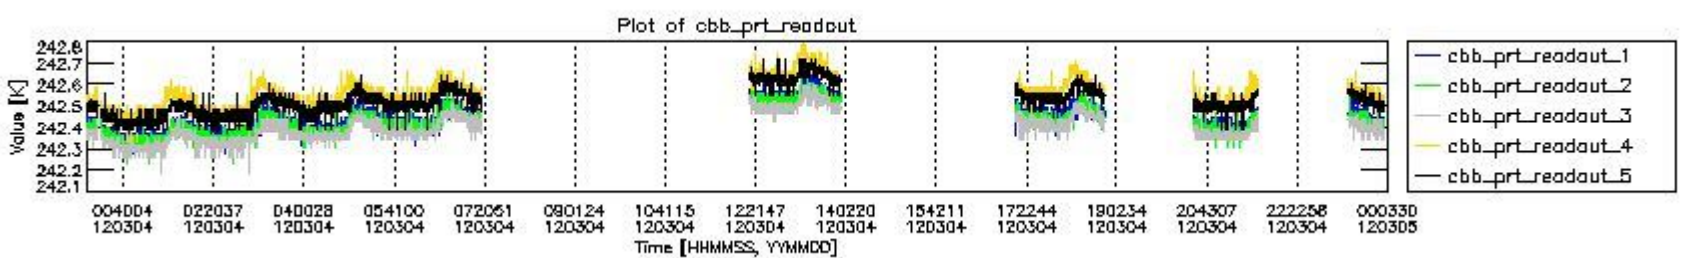

mipas_daily_report_level0_KSPT_L0_4504_N_20120304_9.PNG