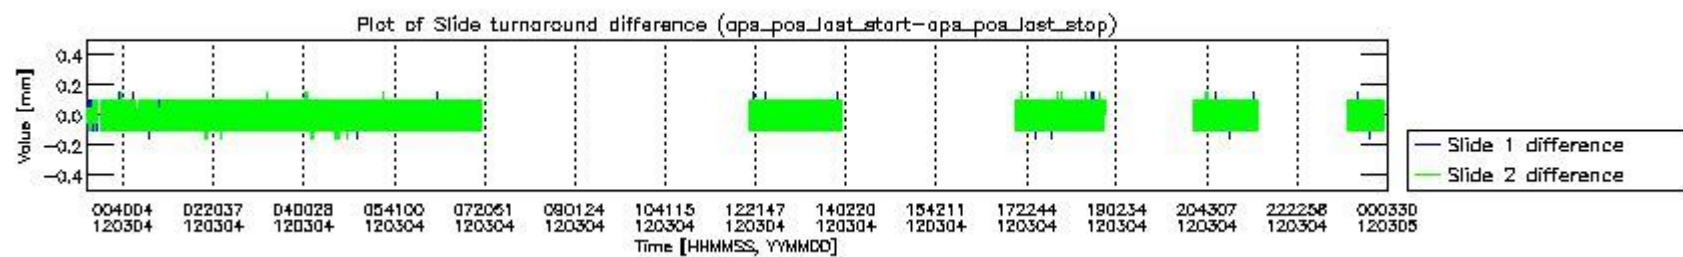

mipas_daily_report_level0_KSPT_L0_4504_N_20120304_5.PNG