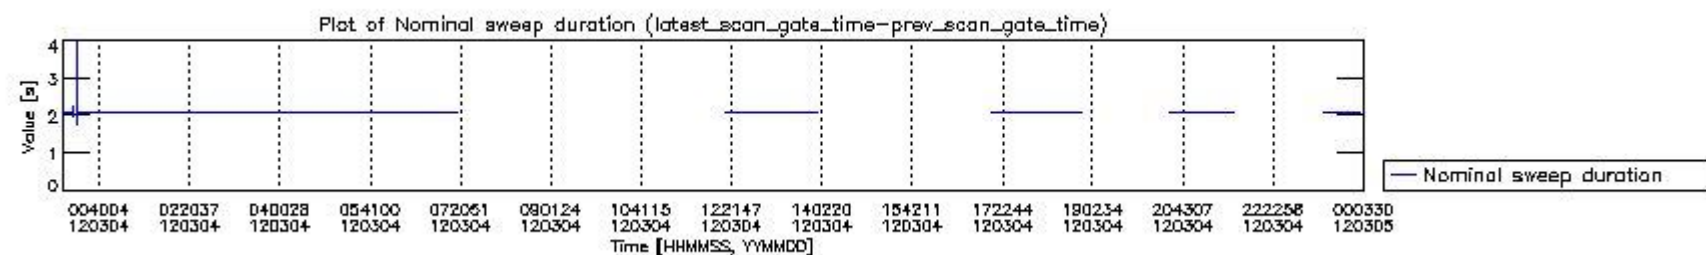

0.2 Instrument Operational Performance Parameters

The following plots give an overview of various instrument parameters for this day. The instrument parameters are part of the auxiliary data field within the source packets of the MIP_NL__0P product. The auxiliary data is normally included twice per interferogram. Note that only the first packet is currently included in monitoring.

mipas_daily_report_level0_KSPT_L0_4504_N_20120304_0.PNG

mipas_daily_report_level0_KSPT_L0_4504_N_20120304_1.PNG

mipas_daily_report_level0_KSPT_L0_4504_N_20120304_2.PNG

mipas_daily_report_level0_KSPT_L0_4504_N_20120304_3.PNG