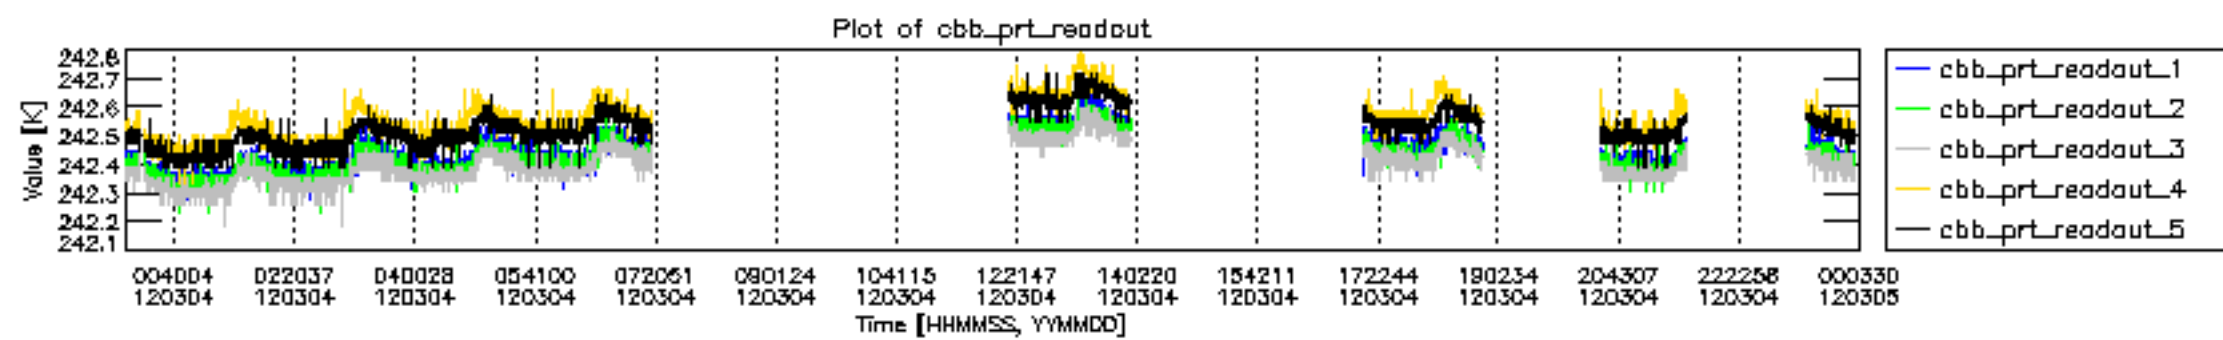

0.2 Instrument Operational Performance Parameters

The following plots give an overview of various instrument parameters for this day. The instrument parameters are part of the auxiliary data field within the source packets of the MIP_NL__0P product. The auxiliary data is normally included twice per interferogram. Note that only the first packet is currently included in monitoring.

mipas_daily_report_level0_KSPT_L0_4504_N_20120304_12.PNG

mipas_daily_report_level0_KSPT_L0_4504_N_20120304_13.PNG

MIPNLOP_MIPSOUPAC_aux_fields_igm_cal, channel statistics plot
 Colour indicates value.