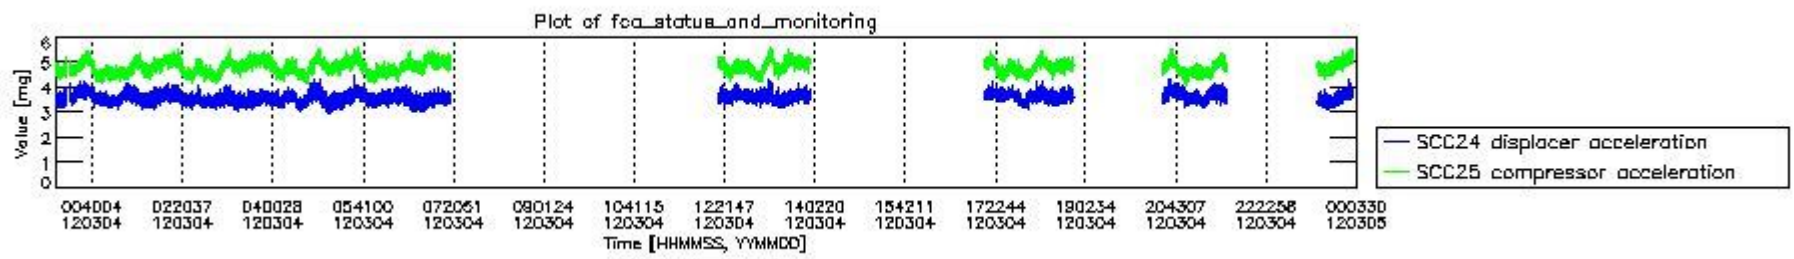

mipas_daily_report_level0_KSPT_L0_4504_N_20120304_10.PNG

The following table shows channel statistics for all channels for this day.

Channel	Min	Max	ADC
A1	-15422	16041	16bit
B1	-15794	13933	16bit
C1	-23163	17065	16bit
D1	-13822	32767	16bit
A2	-13265	15837	16bit
B2	-13328	13201	16bit
C2	-17591	22838	16bit
D2	-32768	20343	16bit