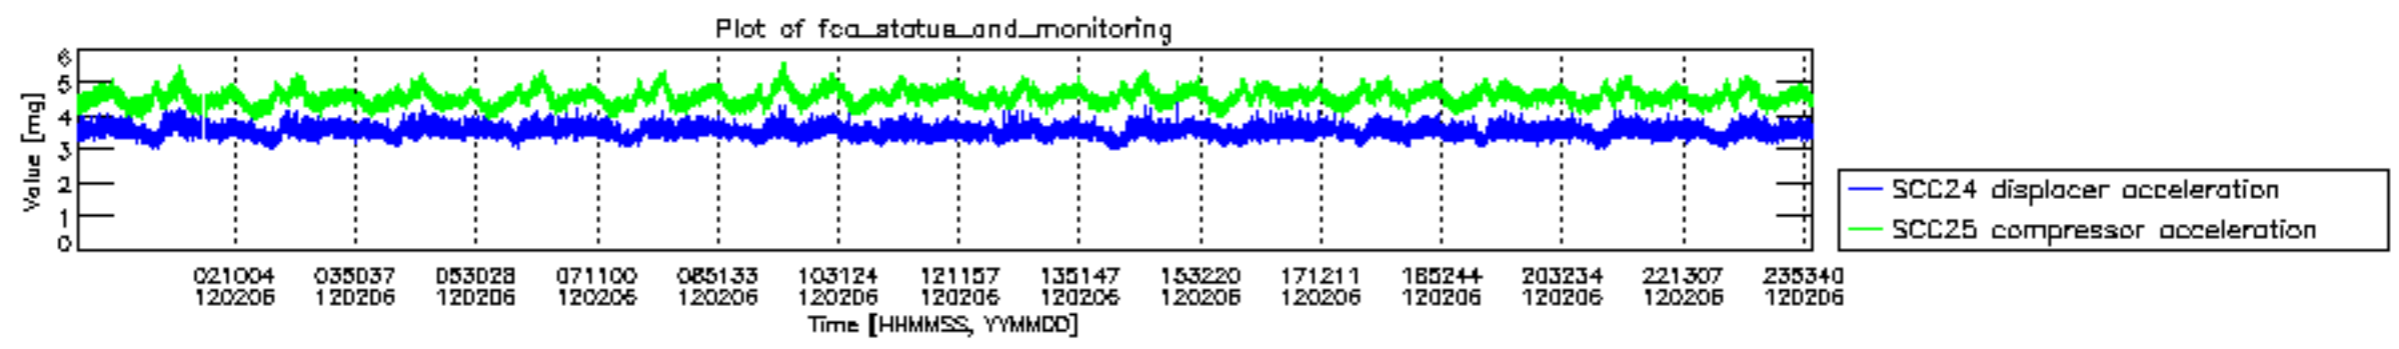

0.2 Instrument Operational Performance Parameters

The following plots give an overview of various instrument parameters for this day. The instrument parameters are part of the auxiliary data field within the source packets of the MIP_NL__0P product. The auxiliary data is normally included twice per interferogram. Note that only the first packet is currently included in monitoring.

mipas_daily_report_level0_KSPT_L0_4504_N_20120206_12.PNG

mipas_daily_report_level0_KSPT_L0_4504_N_20120206_13.PNG

MIPNLOP_MIPSOUPAC_aux_fields_igm_cal, channel statistics plot
 Colour indicates value.