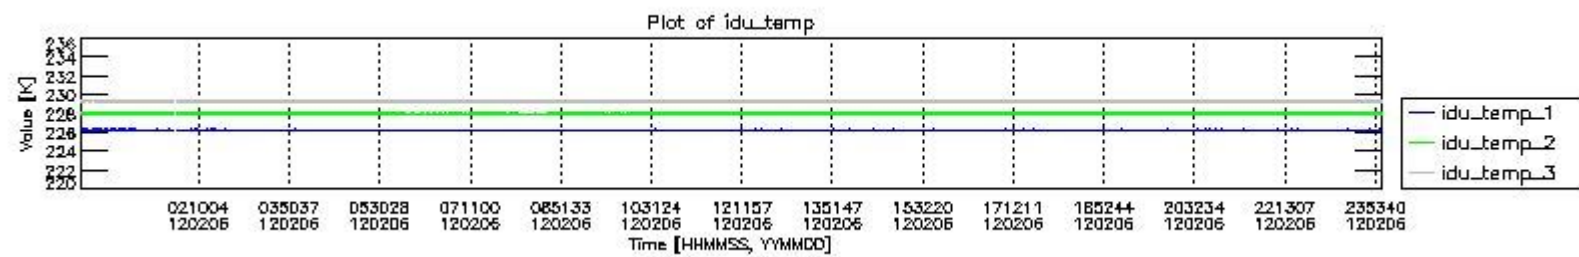

mipas_daily_report_level0_KSPT_L0_4504_N_20120206_2.PNG