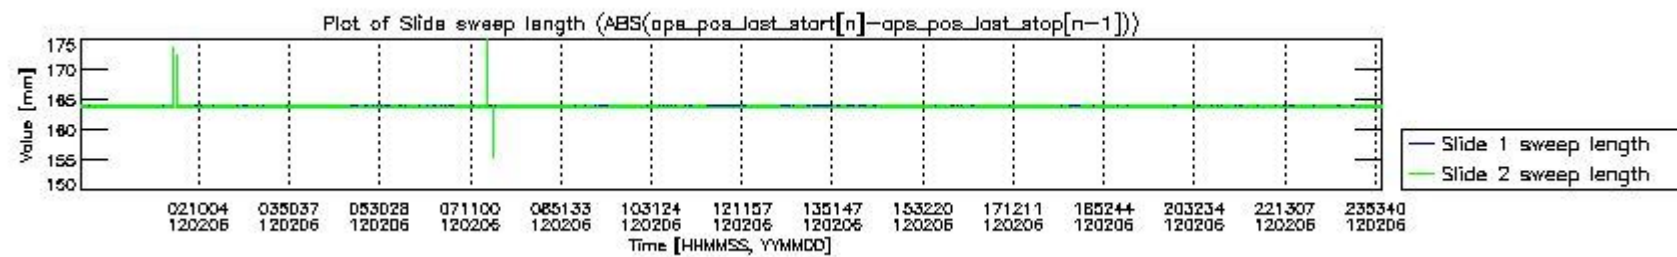

mipas_daily_report_level0_KSPT_L0_4504_N_20120206_7.PNG