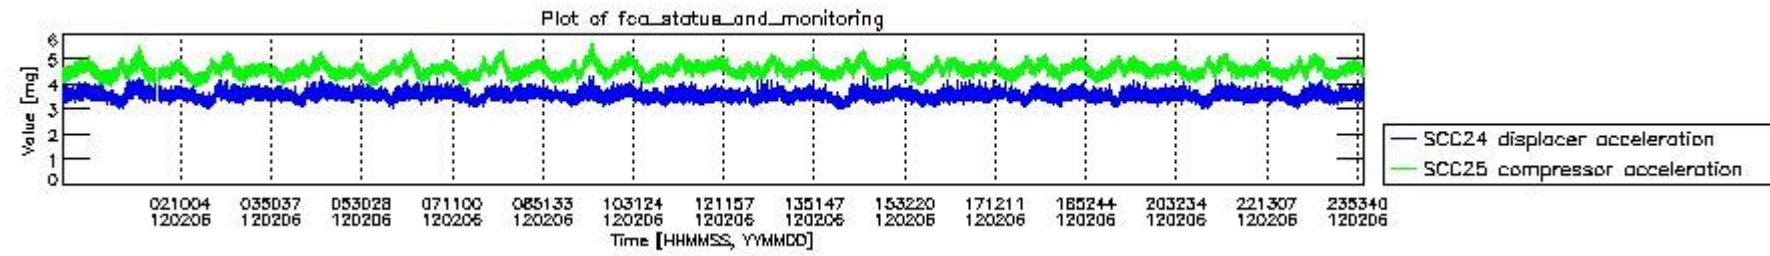

mipas_daily_report_level0_KSPT_L0_4504_N_20120206_10.PNG

The following table shows channel statistics for all channels for this day.

Channel	Min	Max	ADC
A1	-17179	18061	16bit
B1	-18827	16367	16bit
C1	-28187	28314	16bit
D1	-32768	32767	16bit
A2	-15010	18302	16bit
B2	-16529	16362	16bit
C2	-28965	27998	16bit
D2	-32768	32767	16bit