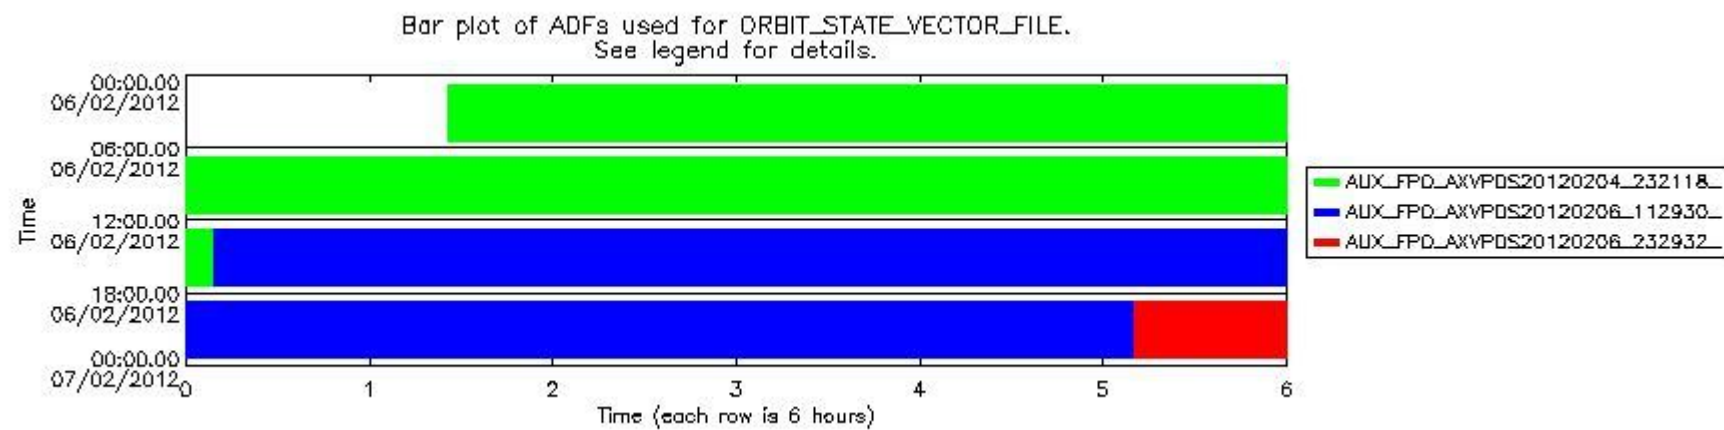

mipas_daily_report_level0_KSPT_L0_4504_N_20120206_13.PNG