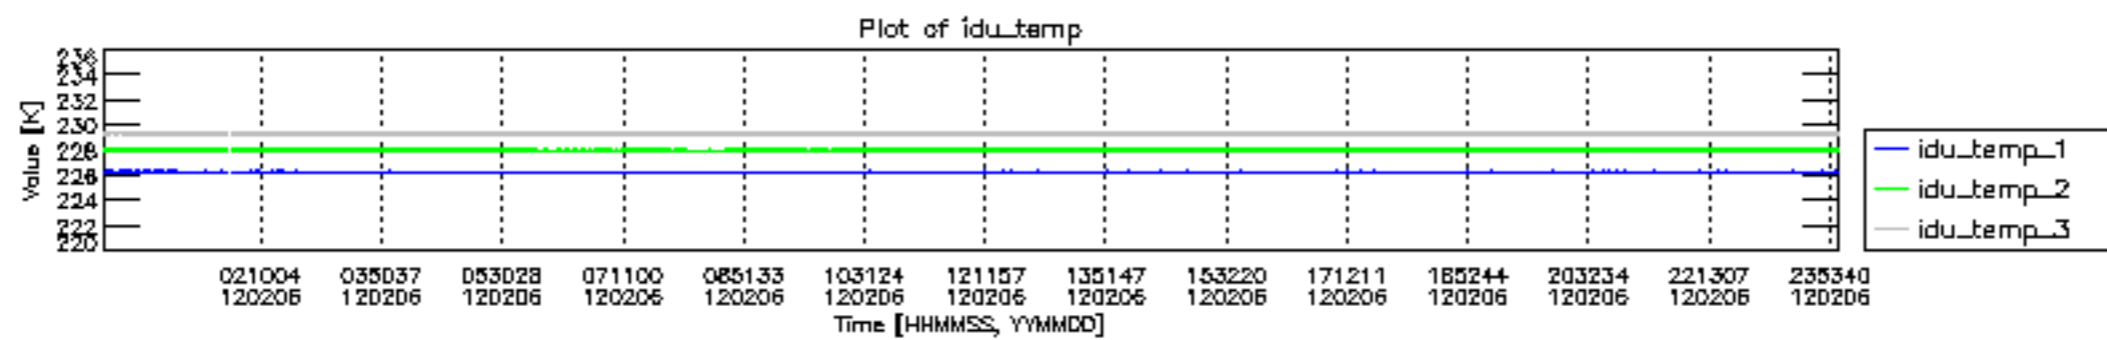

0.2 Instrument Operational Performance Parameters

The following plots give an overview of various instrument parameters for this day. The instrument parameters are part of the auxiliary data field within the source packets of the MIP_NL__0P product. The auxiliary data is normally included twice per interferogram. Note that only the first packet is currently included in monitoring.

mipas_daily_report_level0_KSPT_L0_4504_N_20120206_12.PNG

mipas_daily_report_level0_KSPT_L0_4504_N_20120206_13.PNG

MIPNLOP_MIPSOUPAC_aux_fields_igm_cal, channel statistics plot
 Colour indicates value.