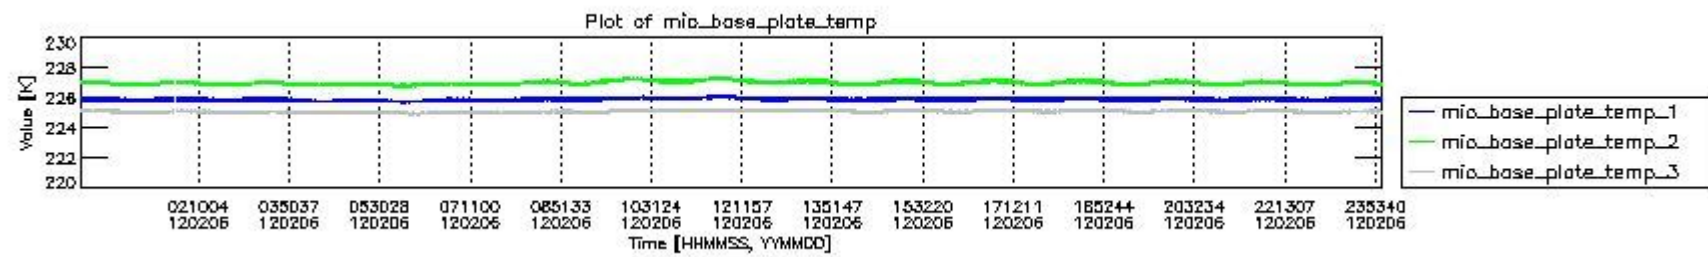

mipas_daily_report_level0_KSPT_L0_4504_N_20120206_1.PNG