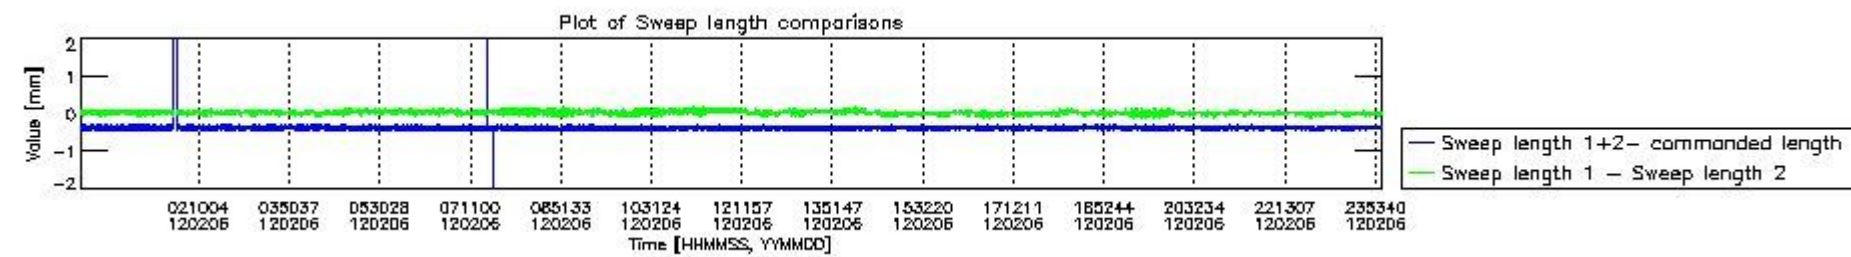

mipas_daily_report_level0_KSPT_L0_4504_N_20120206_8.PNG