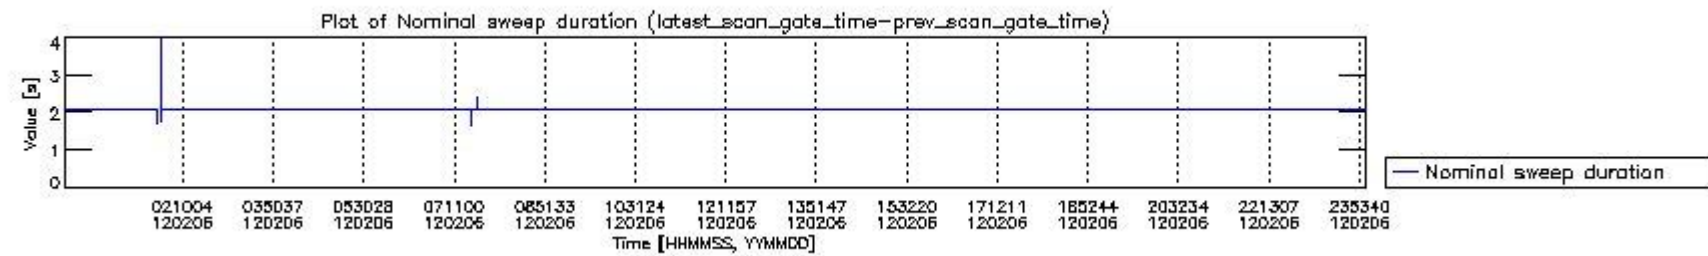

0.2 Instrument Operational Performance Parameters

The following plots give an overview of various instrument parameters for this day. The instrument parameters are part of the auxiliary data field within the source packets of the MIP_NL__0P product. The auxiliary data is normally included twice per interferogram. Note that only the first packet is currently included in monitoring.

mipas_daily_report_level0_KSPT_L0_4504_N_20120206_0.PNG

mipas_daily_report_level0_KSPT_L0_4504_N_20120206_1.PNG

mipas_daily_report_level0_KSPT_L0_4504_N_20120206_2.PNG

mipas_daily_report_level0_KSPT_L0_4504_N_20120206_3.PNG