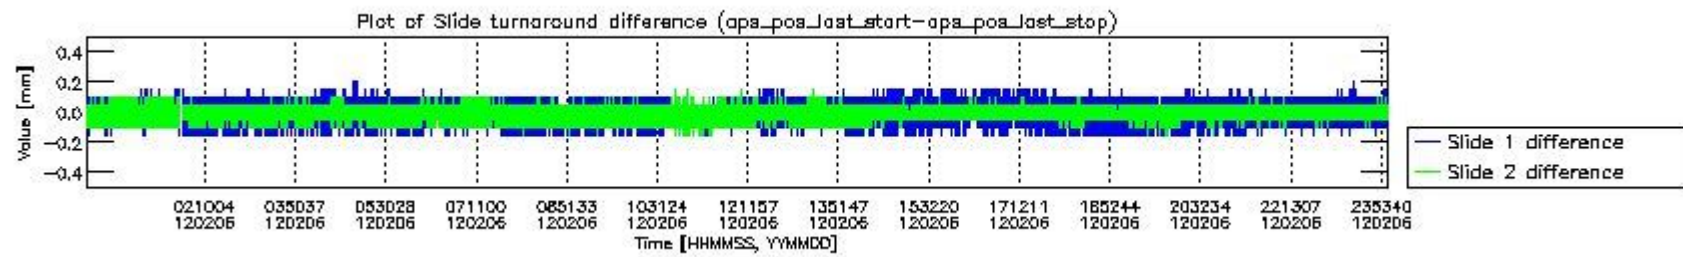

mipas_daily_report_level0_KSPT_L0_4504_N_20120206_5.PNG