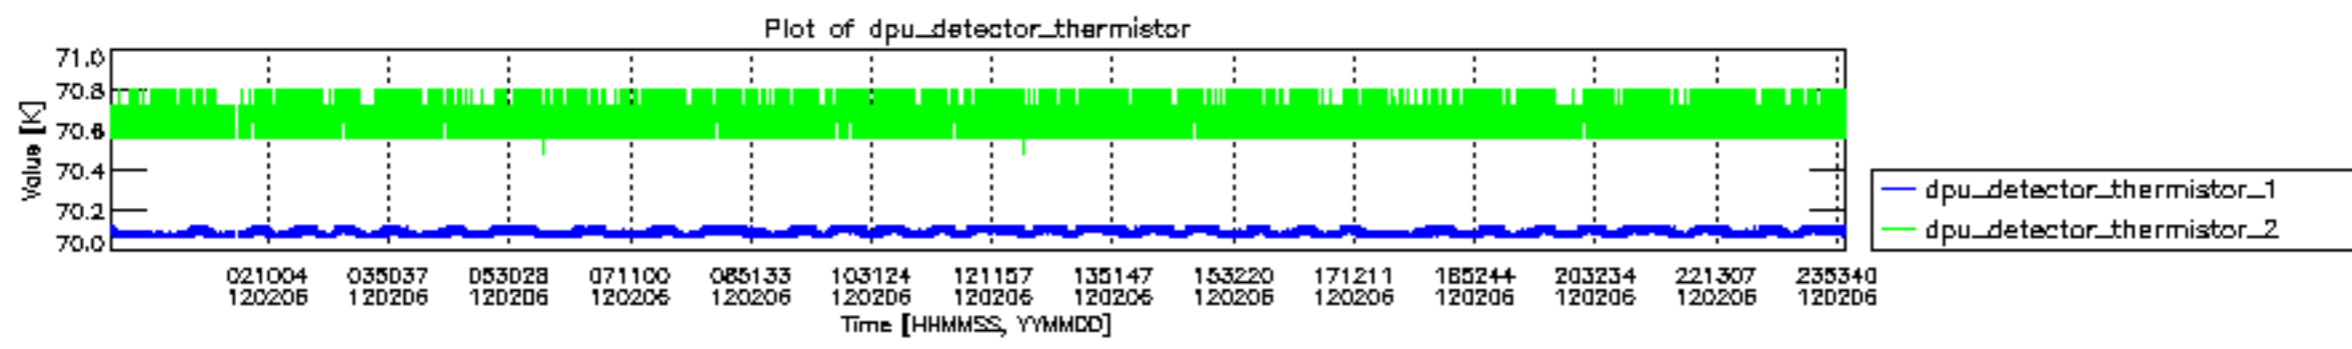

0.2 Instrument Operational Performance Parameters

The following plots give an overview of various instrument parameters for this day. The instrument parameters are part of the auxiliary data field within the source packets of the MIP_NL__0P product. The auxiliary data is normally included twice per interferogram. Note that only the first packet is currently included in monitoring.

mipas_daily_report_level0_KSPT_L0_4504_N_20120206_12.PNG

mipas_daily_report_level0_KSPT_L0_4504_N_20120206_13.PNG

MIPNLOP_MIPSOUPAC_aux_fields_igm_cal, channel statistics plot
 Colour indicates value.