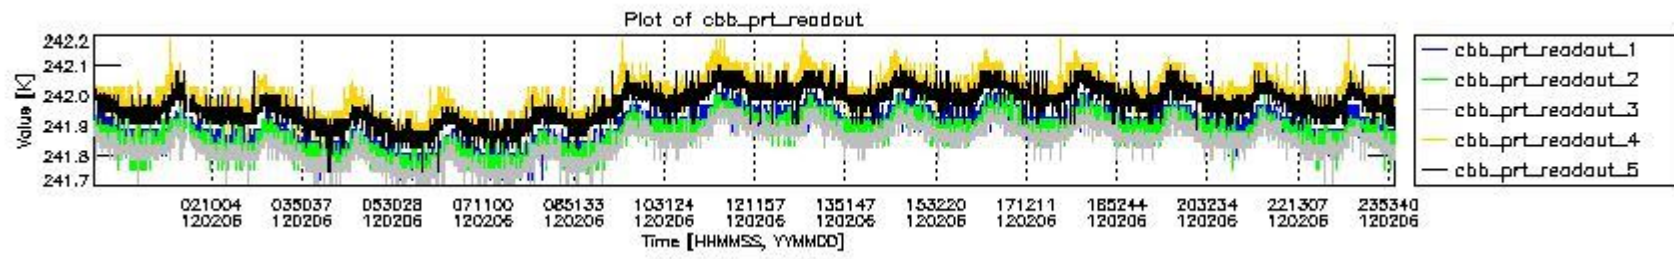

mipas_daily_report_level0_KSPT_L0_4504_N_20120206_9.PNG