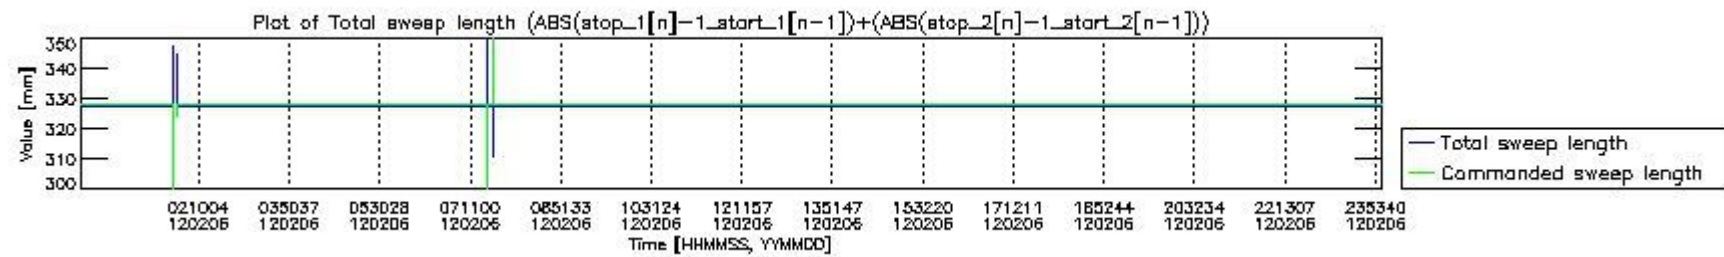

mipas_daily_report_level0_KSPT_L0_4504_N_20120206_6.PNG