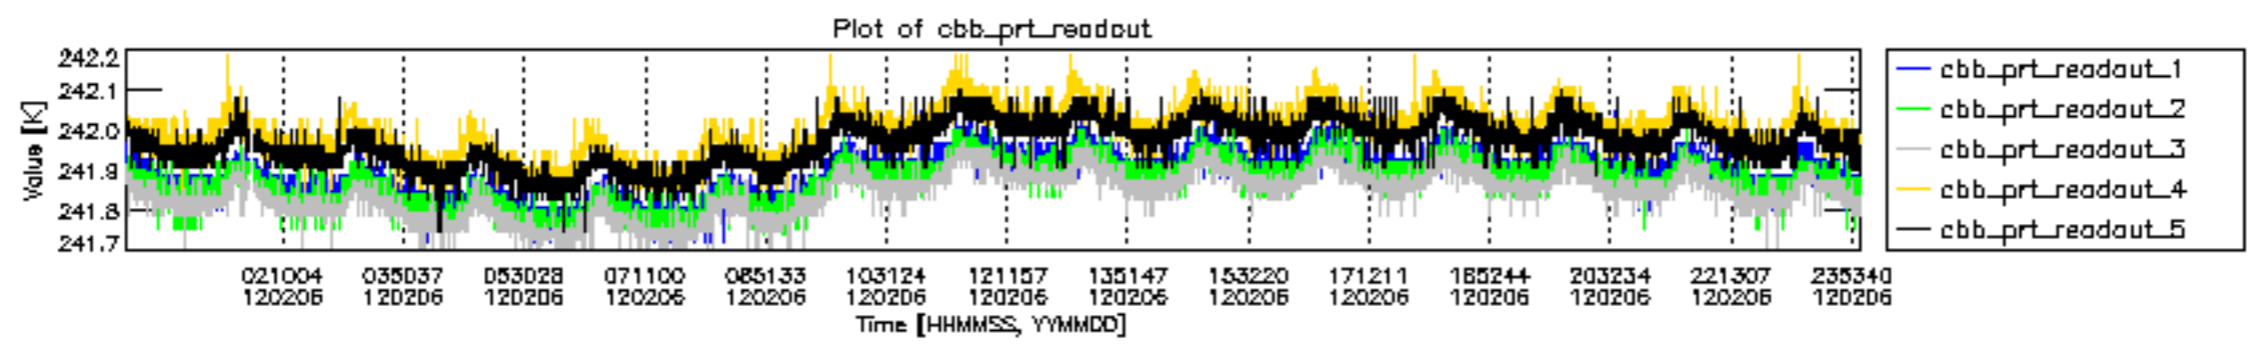

0.2 Instrument Operational Performance Parameters

The following plots give an overview of various instrument parameters for this day. The instrument parameters are part of the auxiliary data field within the source packets of the MIP_NL__0P product. The auxiliary data is normally included twice per interferogram. Note that only the first packet is currently included in monitoring.

mipas_daily_report_level0_KSPT_L0_4504_N_20120206_12.PNG

mipas_daily_report_level0_KSPT_L0_4504_N_20120206_13.PNG

MIPNLOP_MIPSOUPAC_aux_fields_igm_cal, channel statistics plot
 Colour indicates value.