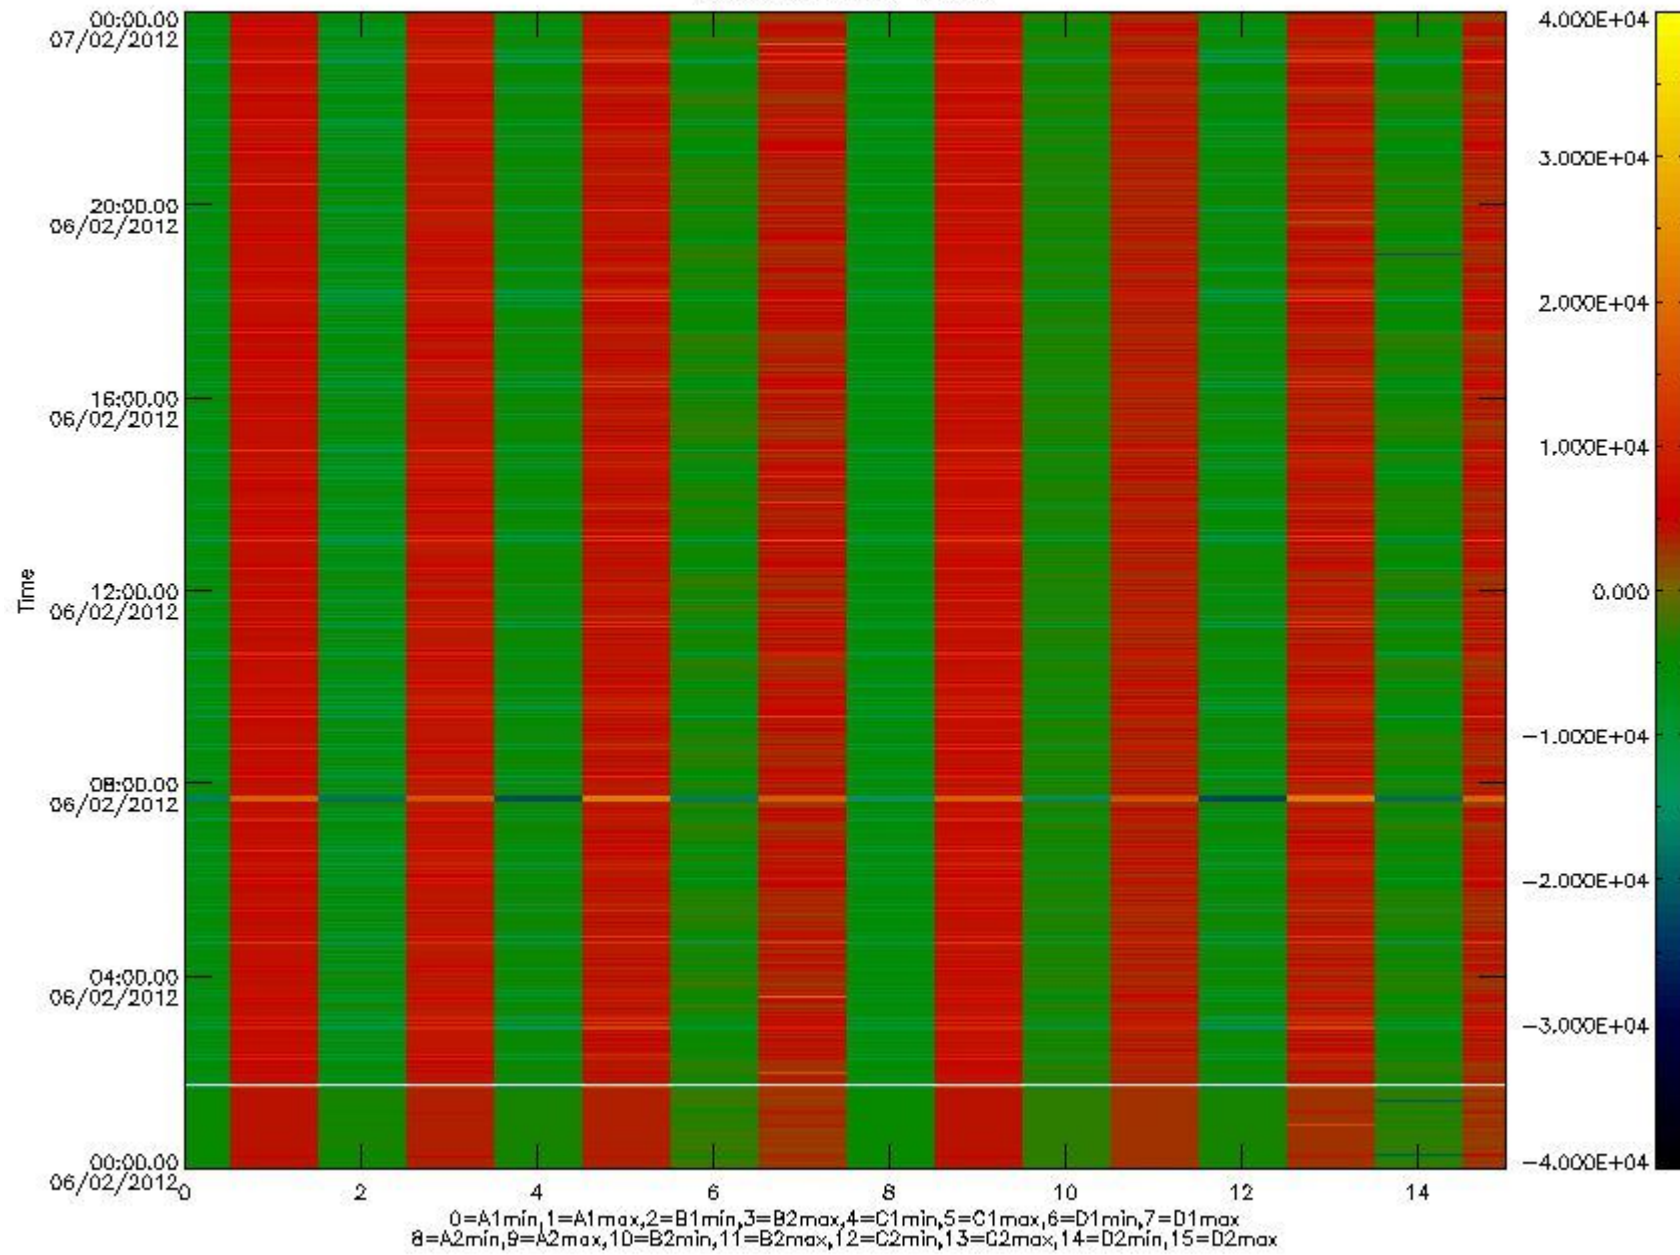

MIPNLOP_MIPSOUPAC_aux_fields_igm_cal, channel statistics plot
Colour indicates value.

mipas_daily_report_level0_KSPT_L0_4504_N_20120206_11.PNG

0.3 ADF monitoring

The use of ADFs is shown in two ways:

1. By means of two tables that can be used to find the ADF used for a specific product.
2. By means of plots that show changes in ADF using colours.

Number	ADF
0	AUX_CN0_AXVPDS20020123_121901_20020101_000000_20200101_000000
1	AUX_FPO_AXVPDS20120204_232118_20120204_193410_20120214_200735
2	AUX_FPO_AXVPDS20120206_112930_20120205_185725_20120215_211104
3	AUX_FPO_AXVPDS20120206_232932_20120206_182040_20120216_203419