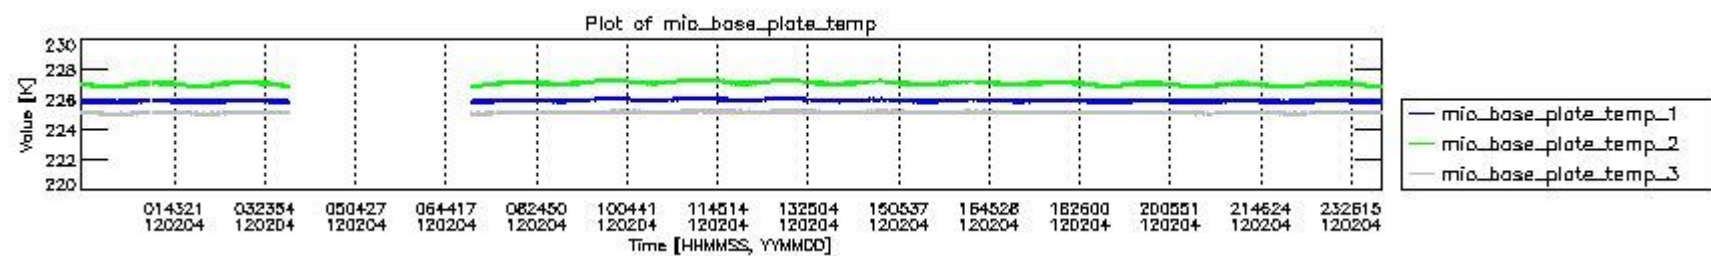

mipas_daily_report_level0_KSPT_L0_4504_N_20120204_1.PNG