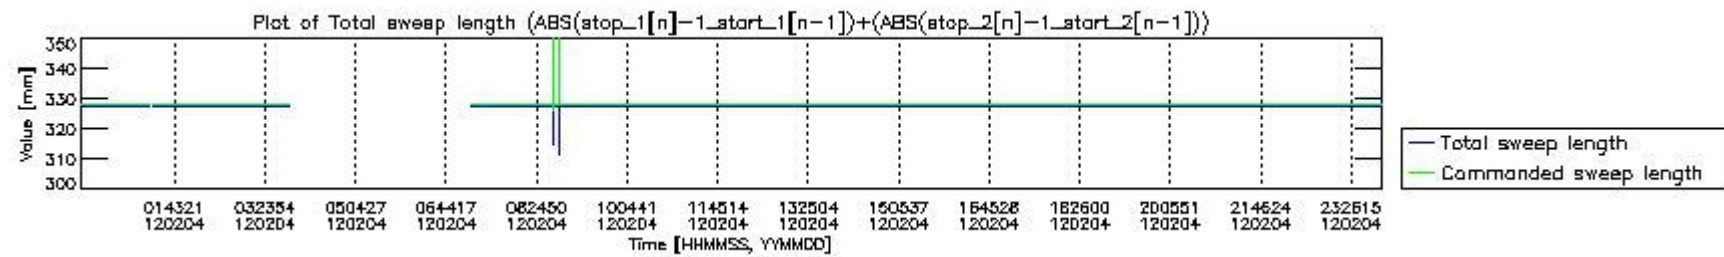

mipas_daily_report_level0_KSPT_L0_4504_N_20120204_6.PNG