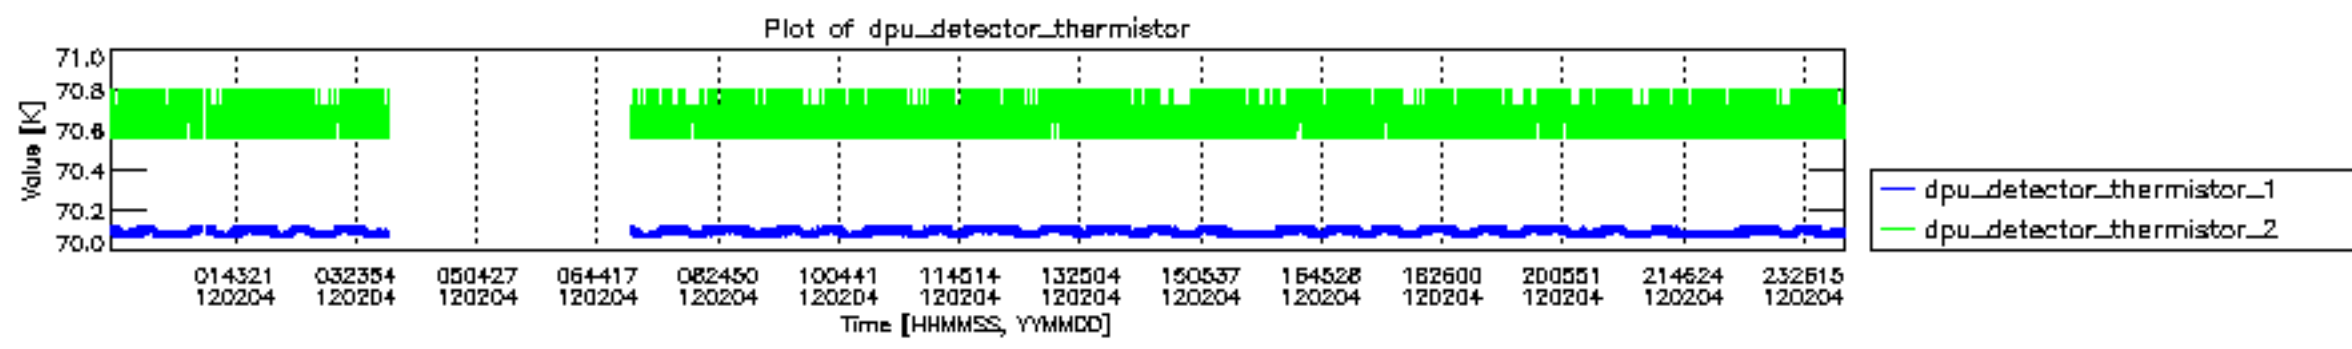

0.2 Instrument Operational Performance Parameters

The following plots give an overview of various instrument parameters for this day. The instrument parameters are part of the auxiliary data field within the source packets of the MIP_NL__0P product. The auxiliary data is normally included twice per interferogram. Note that only the first packet is currently included in monitoring.

mipas_daily_report_level0_KSPT_L0_4504_N_20120204_12.PNG

mipas_daily_report_level0_KSPT_L0_4504_N_20120204_13.PNG

MIPNLOP_MIPSOUPAC_aux_fields_igm_cal, channel statistics plot
 Colour indicates value.