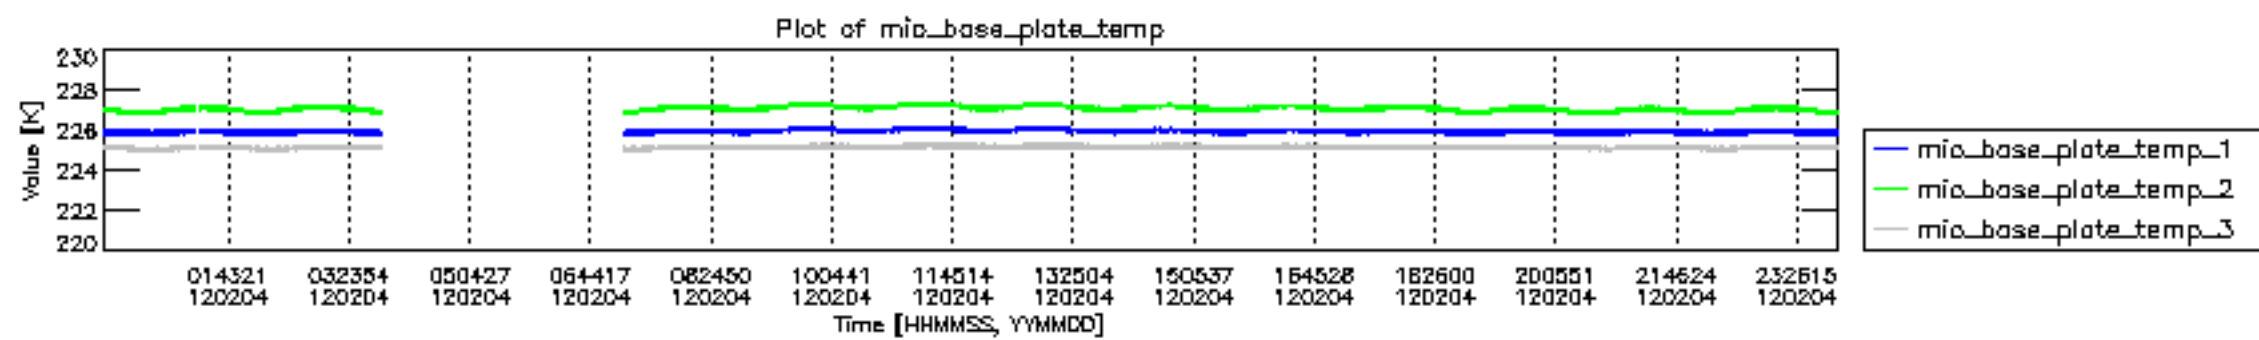

0.2 Instrument Operational Performance Parameters

The following plots give an overview of various instrument parameters for this day. The instrument parameters are part of the auxiliary data field within the source packets of the MIP_NL__0P product. The auxiliary data is normally included twice per interferogram. Note that only the first packet is currently included in monitoring.

Number	Product name	#CN0	#FPO
--------	--------------	------	------

0	MIP_NL__0PNPDE20120204_005925_000009403111_00203_51941_0966.N1	0	1
1	MIP_NL__0PNPDE20120204_011926_000013643111_00204_51942_0967.N1	0	1
2	MIP_NL__0PNPDE20120204_014213_000076563111_00204_51942_0968.N1	0	1
3	MIP_NL__0PNPDK20120204_071225_000041093111_00207_51945_8442.N1	0	1
4	MIP_NL__0PNPDK20120204_081958_000060723111_00208_51946_8443.N1	0	1
5	MIP_NL__0PNPDK20120204_095933_000061003111_00209_51947_8444.N1	0	1
6	MIP_NL__0PNPDK20120204_113935_000060463111_00210_51948_8445.N1	0	1
7	MIP_NL__0PNPDK20120204_131843_000059603111_00211_51949_8446.N1	0	1
8	MIP_NL__0PNPDK20120204_145620_000058913111_00212_51950_8447.N1	0	1
9	MIP_NL__0PNPDK20120204_163346_000059733111_00213_51951_8448.N1	0	1
10	MIP_NL__0PNPDK20120204_181218_000057763111_00214_51952_8449.N1	0	1
11	MIP_NL__0PNPDE20120204_194723_000042993111_00215_51953_0959.N1	0	1
12	MIP_NL__0PNPDE20120204_205804_000063823111_00215_51953_0960.N1	0	1
13	MIP_NL__0PNPDE20120204_224319_000060163111_00216_51954_0961.N1	0	2

mipas_daily_report_level0_KSPT_L0_4504_N_20120204_12.PNG

mipas_daily_report_level0_KSPT_L0_4504_N_20120204_13.PNG

MIPNLOP_MIPSOUPAC_aux_fields_igm_cal, channel statistics plot
 Colour indicates value.