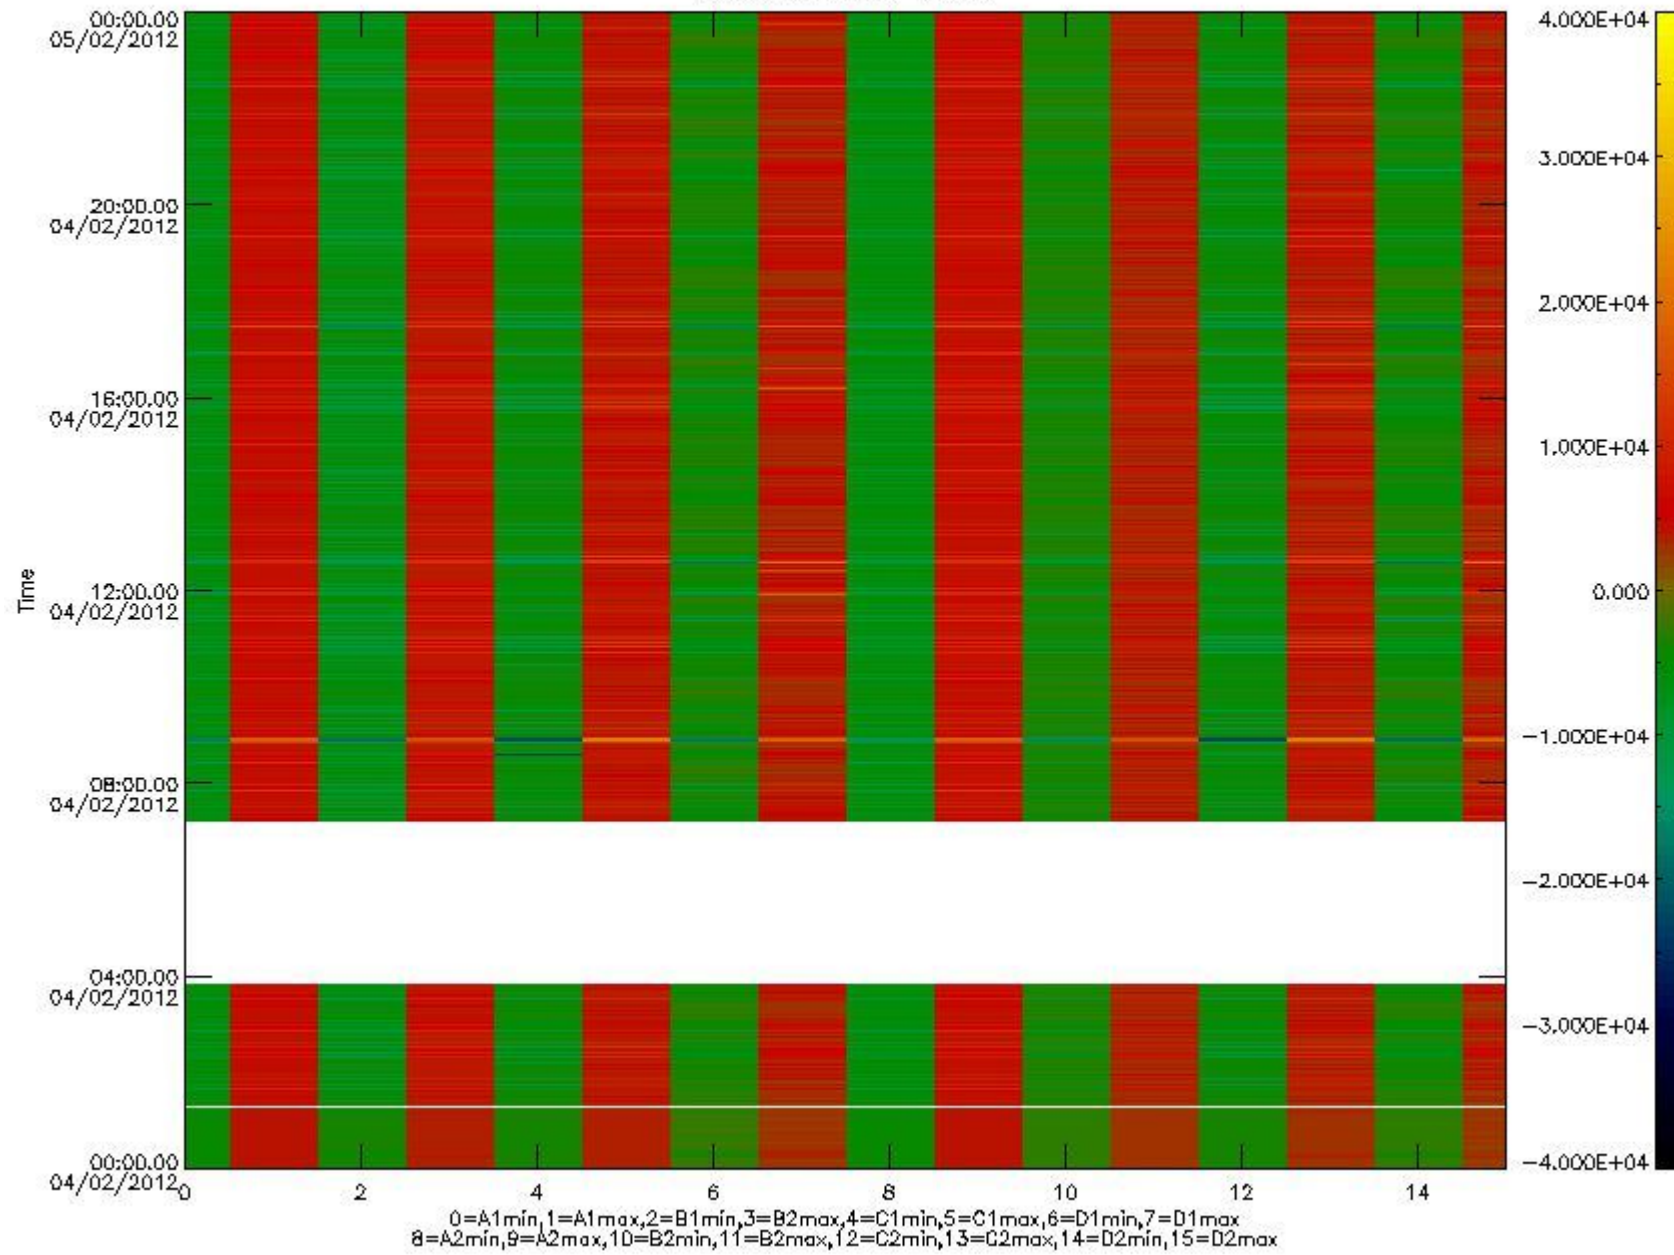

MIPNLOP_MIPSOUPAC_aux_fields_igm_cal, channel statistics plot
Colour indicates value.

mipas_daily_report_level0_KSPT_L0_4504_N_20120204_11.PNG

0.3 ADF monitoring

The use of ADFs is shown in two ways:

1. By means of two tables that can be used to find the ADF used for a specific product.
2. By means of plots that show changes in ADF using colours.

Number	ADF
0	AUX_CN0_AXVPDS20020123_121901_20020101_000000_20200101_000000
1	AUX_FPO_AXVPDS20120203_233117_20120203_183041_20120213_204420
2	AUX_FPO_AXVPDS20120204_232118_20120204_193410_20120214_200735

Number	Product name	#CN0	#FPO