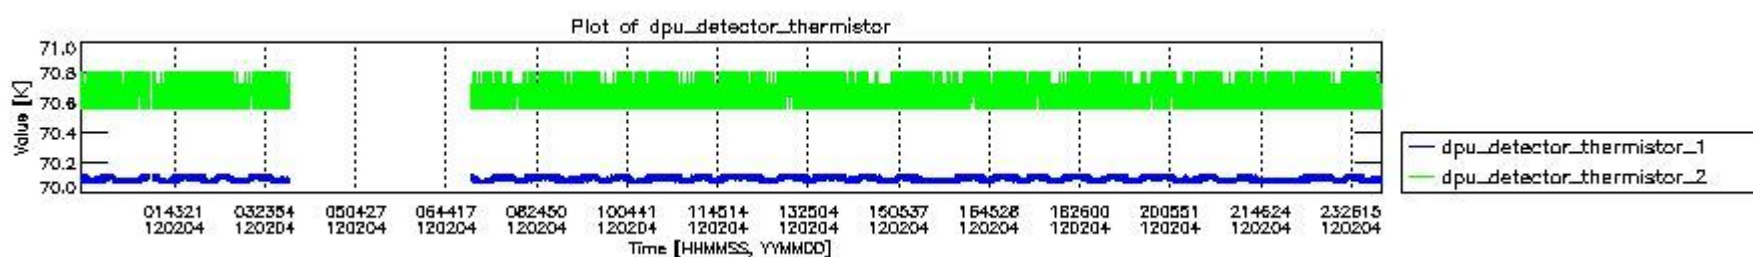

mipas_daily_report_level0_KSPT_L0_4504_N_20120204_3.PNG