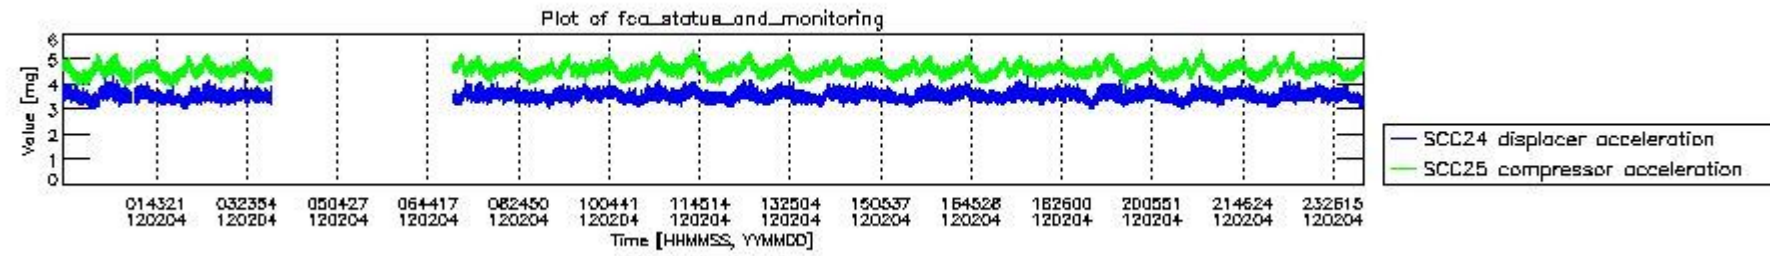

mipas_daily_report_level0_KSPT_L0_4504_N_20120204_10.PNG

The following table shows channel statistics for all channels for this day.

Channel	Min	Max	ADC
A1	-17223	18133	16bit
B1	-18898	16428	16bit
C1	-23130	22096	16bit
D1	-27542	32565	16bit
A2	-15035	18352	16bit
B2	-16620	16423	16bit
C2	-23224	24454	16bit
D2	-32768	30569	16bit