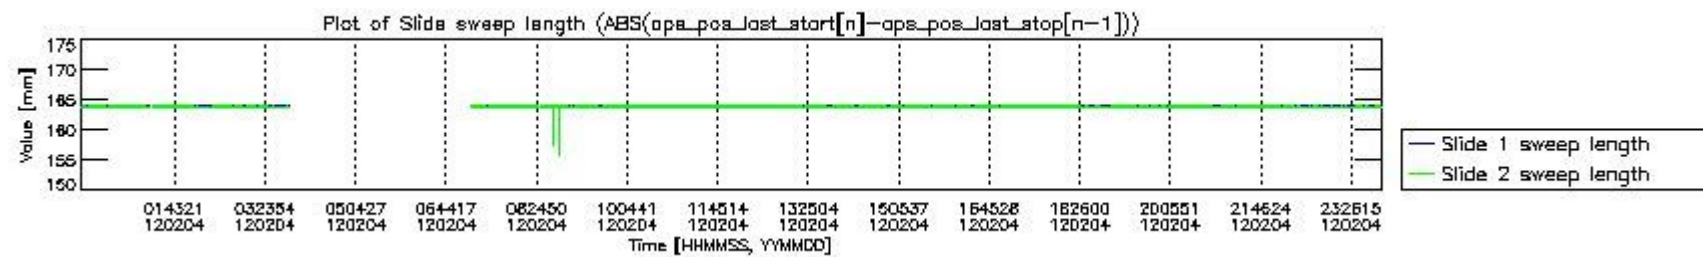

mipas_daily_report_level0_KSPT_L0_4504_N_20120204_7.PNG