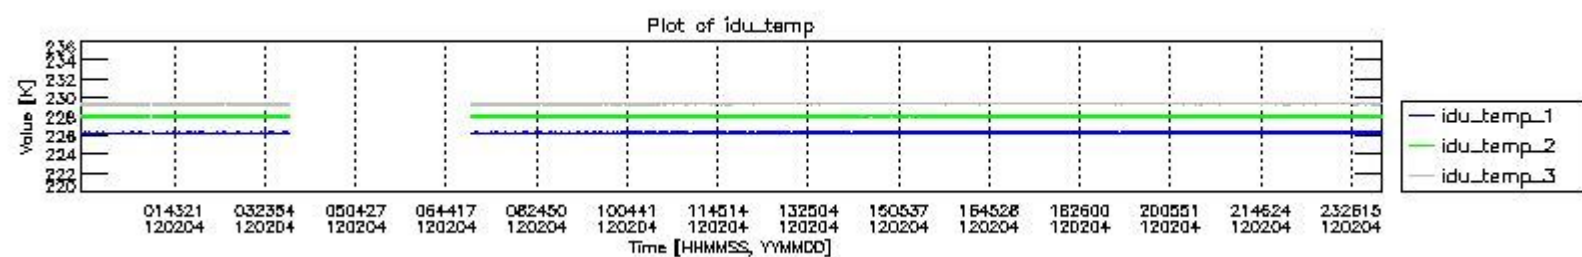

mipas_daily_report_level0_KSPT_L0_4504_N_20120204_2.PNG