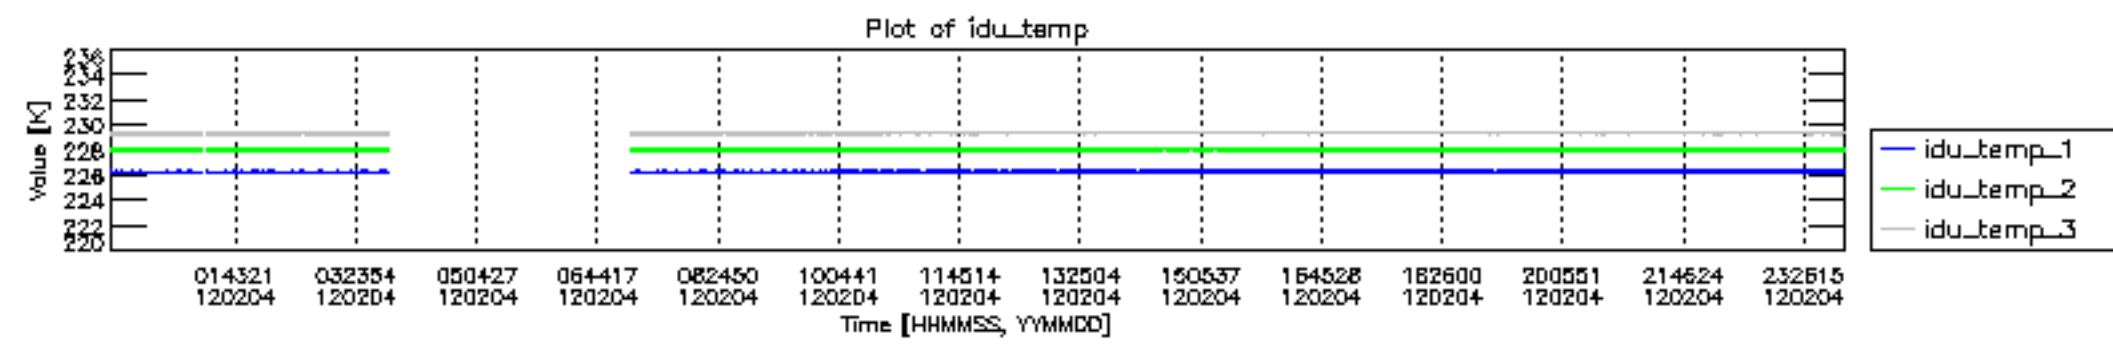

0.2 Instrument Operational Performance Parameters

The following plots give an overview of various instrument parameters for this day. The instrument parameters are part of the auxiliary data field within the source packets of the MIP_NL__0P product. The auxiliary data is normally included twice per interferogram. Note that only the first packet is currently included in monitoring.

Number	Product name	#CN0	#FPO
--------	--------------	------	------

0	MIP_NL__0PNPDE20120204_005925_000009403111_00203_51941_0966.N1	0	1
1	MIP_NL__0PNPDE20120204_011926_000013643111_00204_51942_0967.N1	0	1
2	MIP_NL__0PNPDE20120204_014213_000076563111_00204_51942_0968.N1	0	1
3	MIP_NL__0PNPDK20120204_071225_000041093111_00207_51945_8442.N1	0	1
4	MIP_NL__0PNPDK20120204_081958_000060723111_00208_51946_8443.N1	0	1
5	MIP_NL__0PNPDK20120204_095933_000061003111_00209_51947_8444.N1	0	1
6	MIP_NL__0PNPDK20120204_113935_000060463111_00210_51948_8445.N1	0	1
7	MIP_NL__0PNPDK20120204_131843_000059603111_00211_51949_8446.N1	0	1
8	MIP_NL__0PNPDK20120204_145620_000058913111_00212_51950_8447.N1	0	1
9	MIP_NL__0PNPDK20120204_163346_000059733111_00213_51951_8448.N1	0	1
10	MIP_NL__0PNPDK20120204_181218_000057763111_00214_51952_8449.N1	0	1
11	MIP_NL__0PNPDE20120204_194723_000042993111_00215_51953_0959.N1	0	1
12	MIP_NL__0PNPDE20120204_205804_000063823111_00215_51953_0960.N1	0	1
13	MIP_NL__0PNPDE20120204_224319_000060163111_00216_51954_0961.N1	0	2

mipas_daily_report_level0_KSPT_L0_4504_N_20120204_12.PNG

mipas_daily_report_level0_KSPT_L0_4504_N_20120204_13.PNG

MIPNLOP_MIPSOUPAC_aux_fields_igm_cal, channel statistics plot
 Colour indicates value.