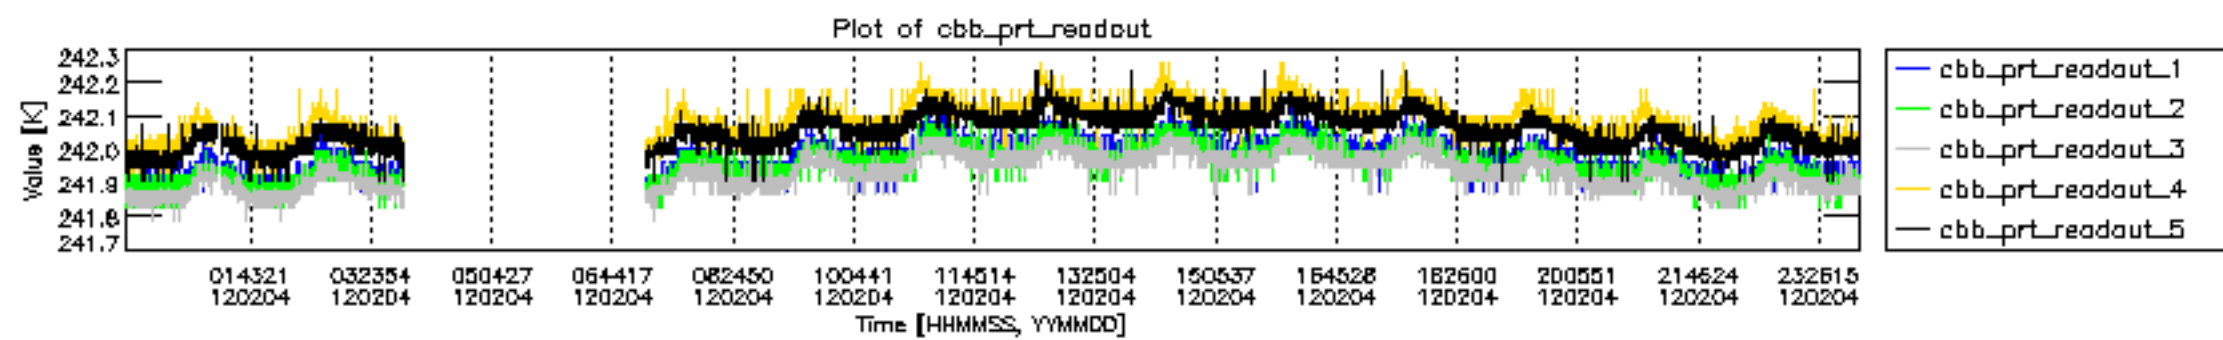

0.2 Instrument Operational Performance Parameters

The following plots give an overview of various instrument parameters for this day. The instrument parameters are part of the auxiliary data field within the source packets of the MIP_NL__0P product. The auxiliary data is normally included twice per interferogram. Note that only the first packet is currently included in monitoring.

mipas_daily_report_level0_KSPT_L0_4504_N_20120204_12.PNG

mipas_daily_report_level0_KSPT_L0_4504_N_20120204_13.PNG

MIPNLOP_MIPSOUPAC_aux_fields_igm_cal, channel statistics plot
 Colour indicates value.