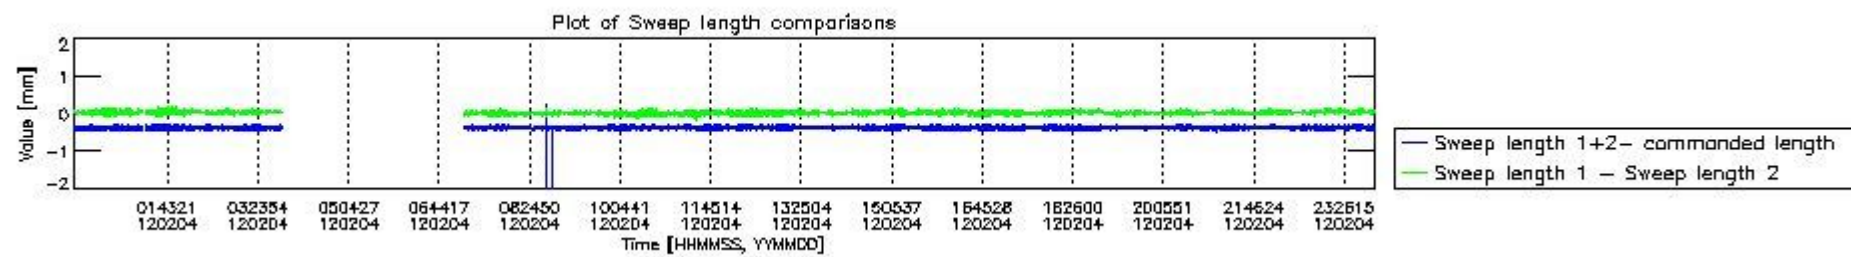

mipas_daily_report_level0_KSPT_L0_4504_N_20120204_8.PNG