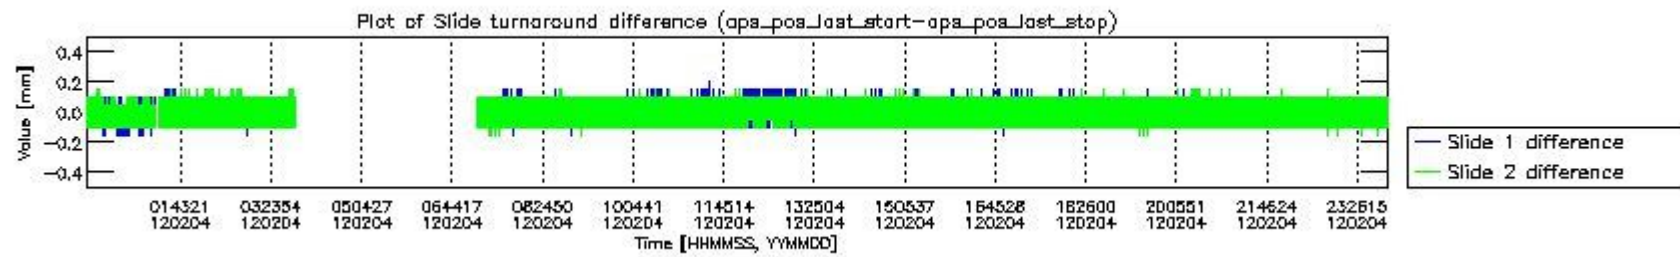

mipas_daily_report_level0_KSPT_L0_4504_N_20120204_5.PNG