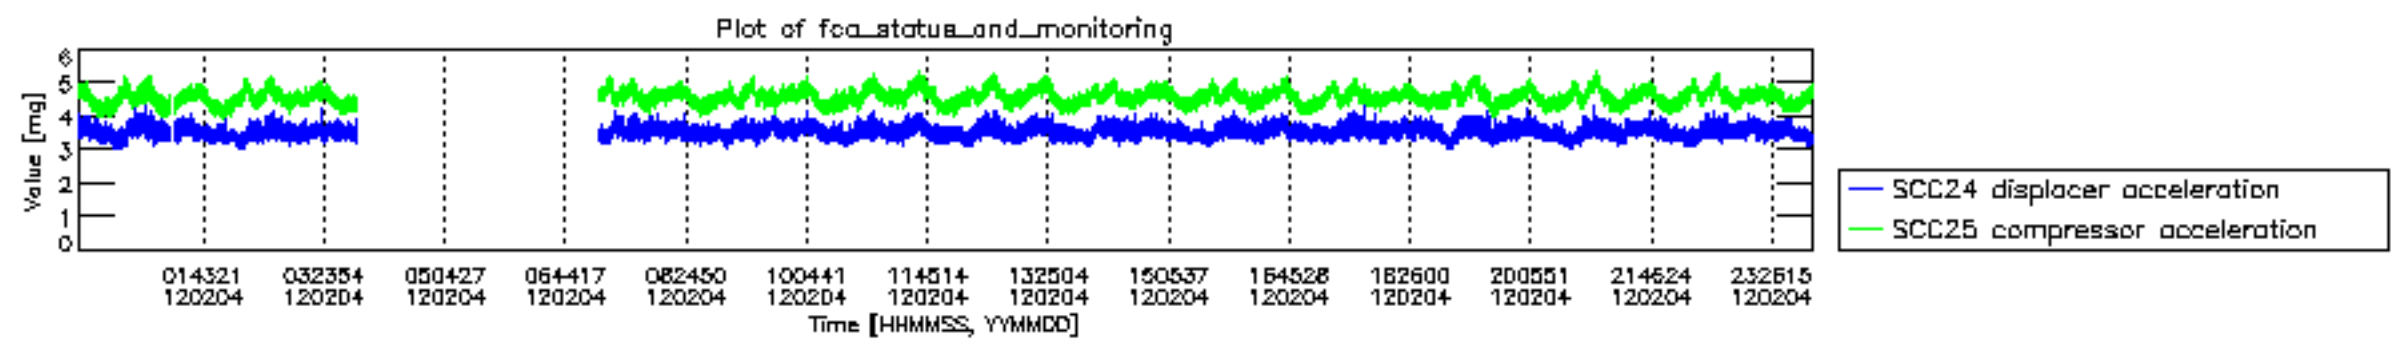

0.2 Instrument Operational Performance Parameters

The following plots give an overview of various instrument parameters for this day. The instrument parameters are part of the auxiliary data field within the source packets of the MIP_NL__0P product. The auxiliary data is normally included twice per interferogram. Note that only the first packet is currently included in monitoring.

mipas_daily_report_level0_KSPT_L0_4504_N_20120204_12.PNG

mipas_daily_report_level0_KSPT_L0_4504_N_20120204_13.PNG

MIPNLOP_MIPSOUPAC_aux_fields_igm_cal, channel statistics plot
 Colour indicates value.