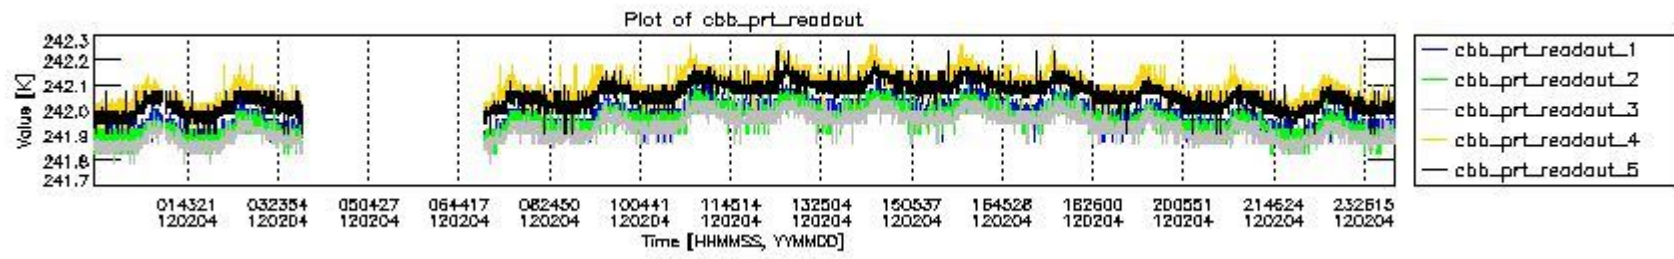

mipas_daily_report_level0_KSPT_L0_4504_N_20120204_9.PNG