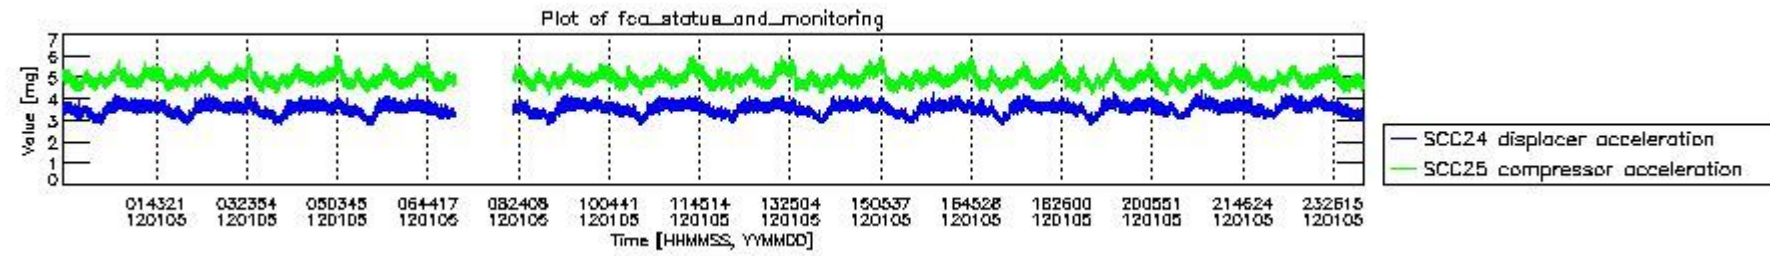

mipas_daily_report_level0_KSPT_L0_4504_N_20120105_10.PNG

The following table shows channel statistics for all channels for this day.

Channel	Min	Max	ADC
A1	-17750	18739	16bit
B1	-19764	17062	16bit
C1	-24442	23469	16bit
D1	-19509	32767	16bit
A2	-15443	18970	16bit
B2	-17578	17292	16bit
C2	-24577	24139	16bit
D2	-32768	21257	16bit