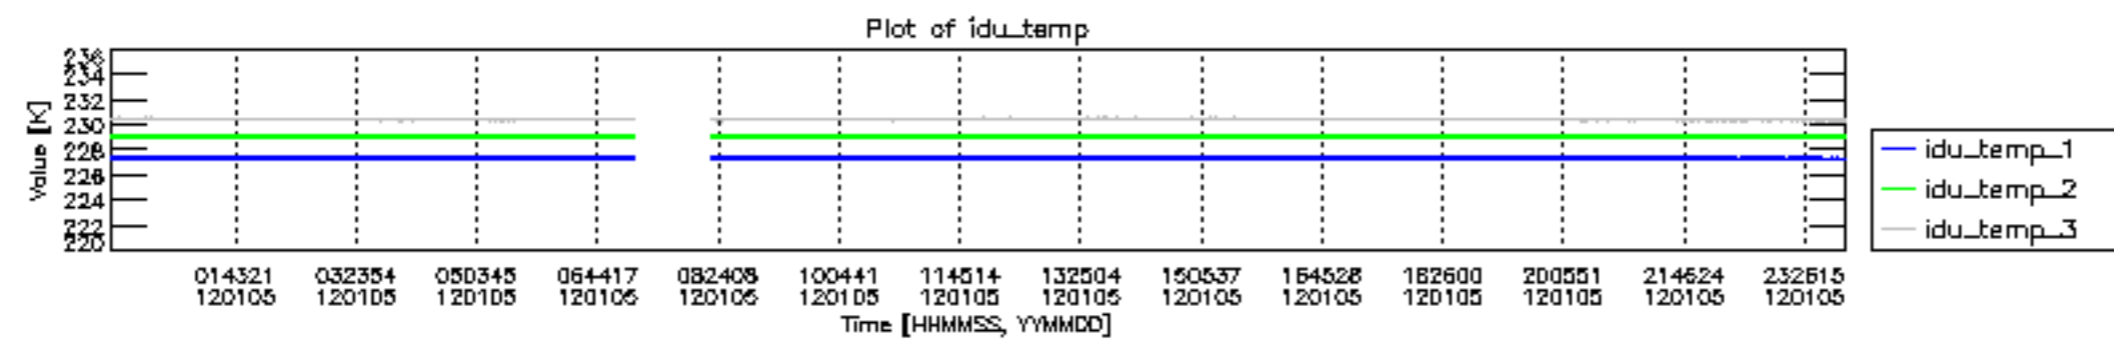

0.2 Instrument Operational Performance Parameters

The following plots give an overview of various instrument parameters for this day. The instrument parameters are part of the auxiliary data field within the source packets of the MIP_NL__0P product. The auxiliary data is normally included twice per interferogram. Note that only the first packet is currently included in monitoring.

Number	Product name	#CN0	#FPO
--------	--------------	------	------

0	MIP_NL__0PNPDE20120105_005908_000102673110_00203_51510_5279.N1	0	1
1	MIP_NL__0PNPDE20120105_014210_000076853110_00204_51511_0567.N1	0	1
2	MIP_NL__0PNPDE20120105_034942_000061983110_00205_51512_5280.N1	0	1
3	MIP_NL__0PNPDE20120105_053226_000060693110_00206_51513_5281.N1	0	1
4	MIP_NL__0PNPDK20120105_081854_000062203110_00208_51515_7988.N1	0	1
5	MIP_NL__0PNPDK20120105_100053_000060393110_00209_51516_7989.N1	0	1
6	MIP_NL__0PNPDK20120105_113948_000059353110_00210_51517_7990.N1	0	1
7	MIP_NL__0PNPDK20120105_131744_000059663110_00211_51518_7991.N1	0	1
8	MIP_NL__0PNPDK20120105_145625_000059433110_00212_51519_7992.N1	0	1
9	MIP_NL__0PNPDK20120105_163348_000059293110_00213_51520_7993.N1	0	1
10	MIP_NL__0PNPDK20120105_181131_000058353110_00214_51521_7994.N1	0	1
11	MIP_NL__0PNPDE20120105_194739_000042113110_00215_51522_5282.N1	0	1
12	MIP_NL__0PNPDE20120105_205619_000064743110_00215_51522_5283.N1	0	1
13	MIP_NL__0PNPDE20120105_224222_000060753110_00216_51523_5284.N1	0	2

mipas_daily_report_level0_KSPT_L0_4504_N_20120105_12.PNG

mipas_daily_report_level0_KSPT_L0_4504_N_20120105_13.PNG

MIPNLOP_MIPSOUPAC_aux_fields_igm_cal, channel statistics plot
 Colour indicates value.