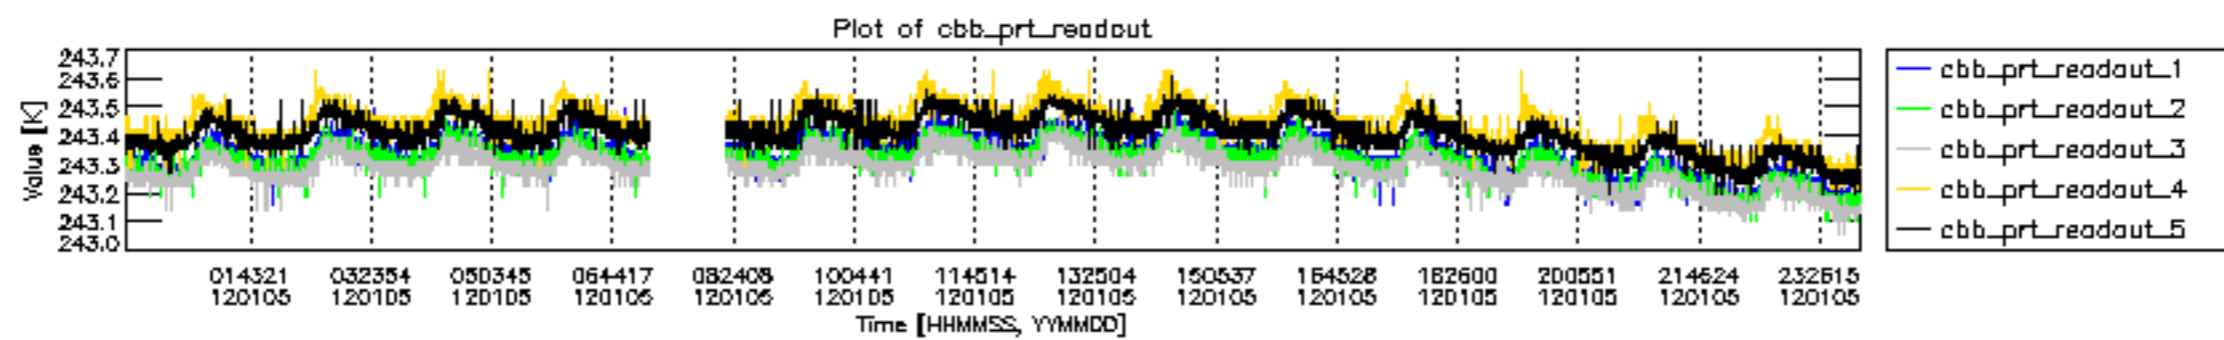

0.2 Instrument Operational Performance Parameters

The following plots give an overview of various instrument parameters for this day. The instrument parameters are part of the auxiliary data field within the source packets of the MIP_NL__0P product. The auxiliary data is normally included twice per interferogram. Note that only the first packet is currently included in monitoring.

mipas_daily_report_level0_KSPT_L0_4504_N_20120105_12.PNG

mipas_daily_report_level0_KSPT_L0_4504_N_20120105_13.PNG

MIPNLOP_MIPSOUPAC_aux_fields_igm_cal, channel statistics plot
 Colour indicates value.