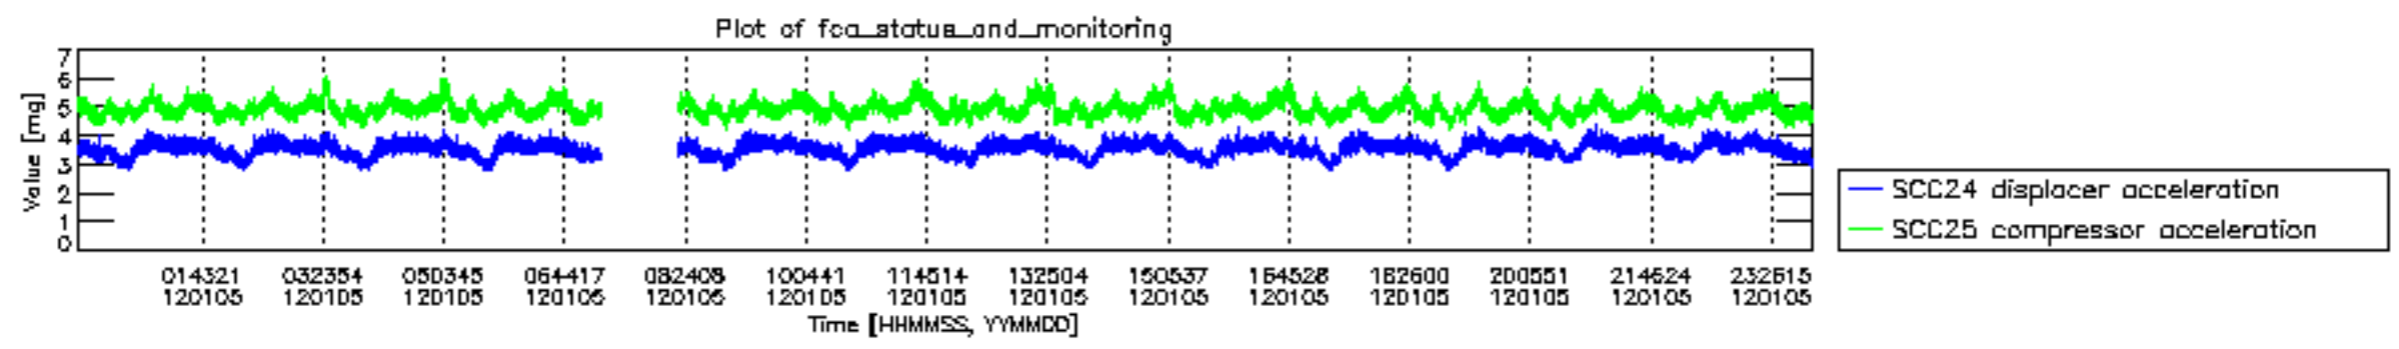

0.2 Instrument Operational Performance Parameters

The following plots give an overview of various instrument parameters for this day. The instrument parameters are part of the auxiliary data field within the source packets of the MIP_NL__0P product. The auxiliary data is normally included twice per interferogram. Note that only the first packet is currently included in monitoring.

mipas_daily_report_level0_KSPT_L0_4504_N_20120105_12.PNG

mipas_daily_report_level0_KSPT_L0_4504_N_20120105_13.PNG

MIPNLOP_MIPSOUPAC_aux_fields_igm_cal, channel statistics plot
 Colour indicates value.