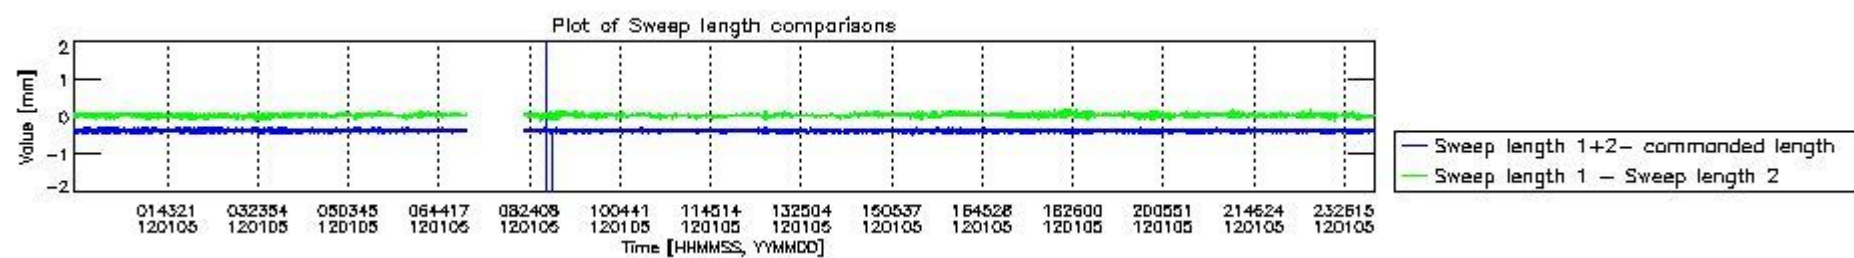

mipas_daily_report_level0_KSPT_L0_4504_N_20120105_8.PNG