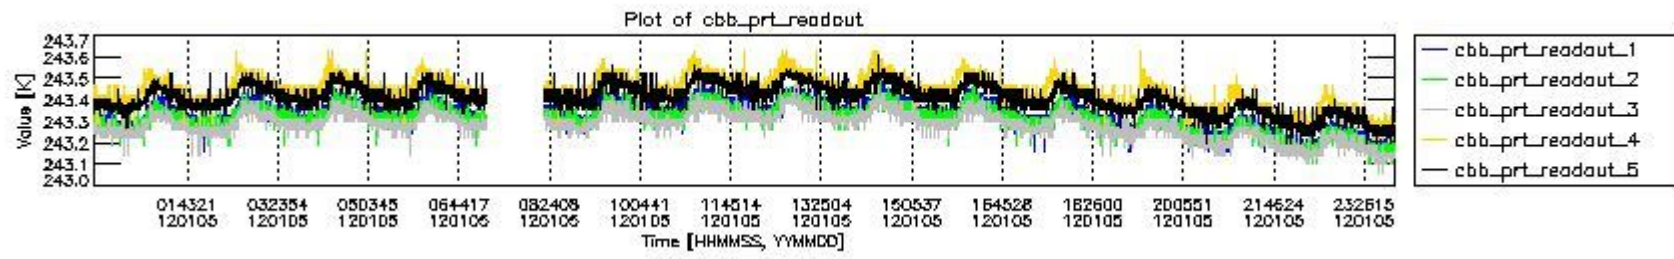

mipas_daily_report_level0_KSPT_L0_4504_N_20120105_9.PNG