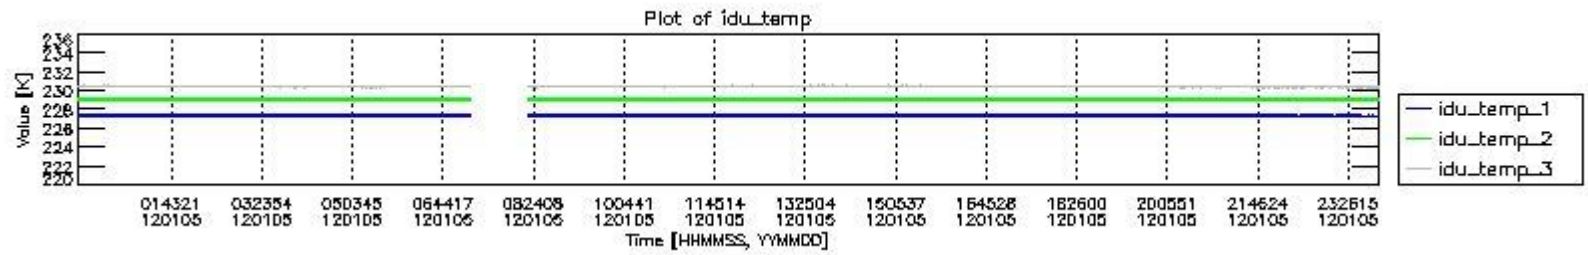

mipas_daily_report_level0_KSPT_L0_4504_N_20120105_2.PNG