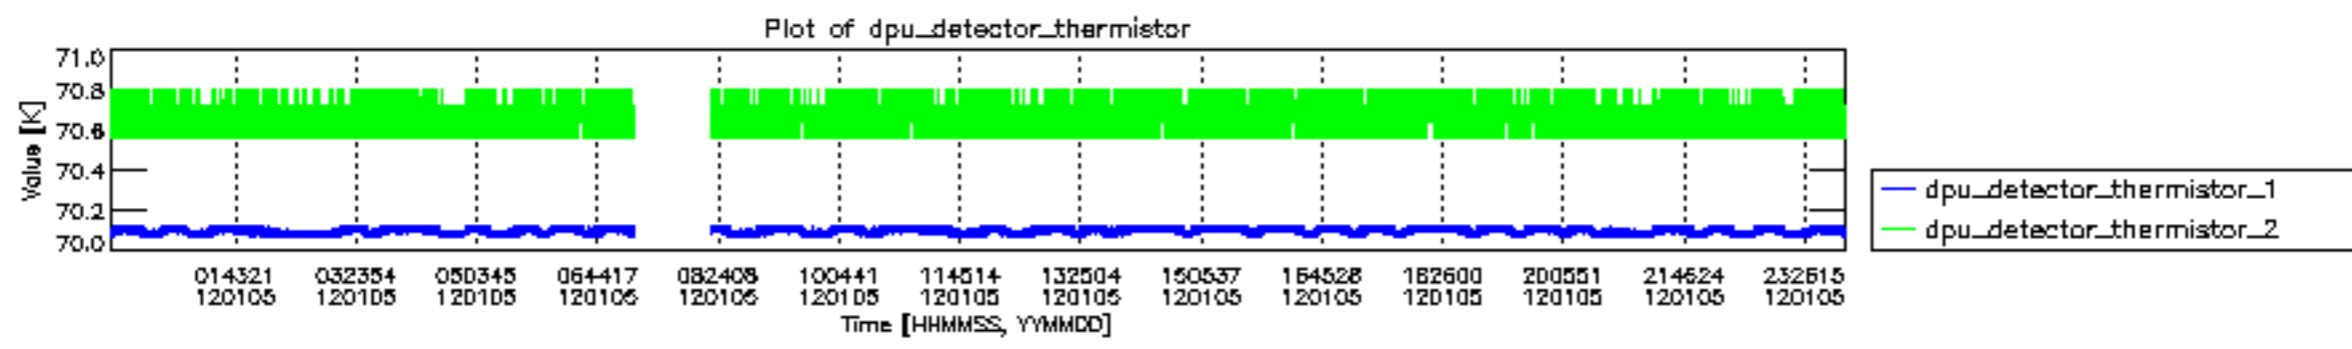

0.2 Instrument Operational Performance Parameters

The following plots give an overview of various instrument parameters for this day. The instrument parameters are part of the auxiliary data field within the source packets of the MIP_NL__0P product. The auxiliary data is normally included twice per interferogram. Note that only the first packet is currently included in monitoring.

mipas_daily_report_level0_KSPT_L0_4504_N_20120105_12.PNG

mipas_daily_report_level0_KSPT_L0_4504_N_20120105_13.PNG

MIPNLOP_MIPSOUPAC_aux_fields_igm_cal, channel statistics plot
 Colour indicates value.