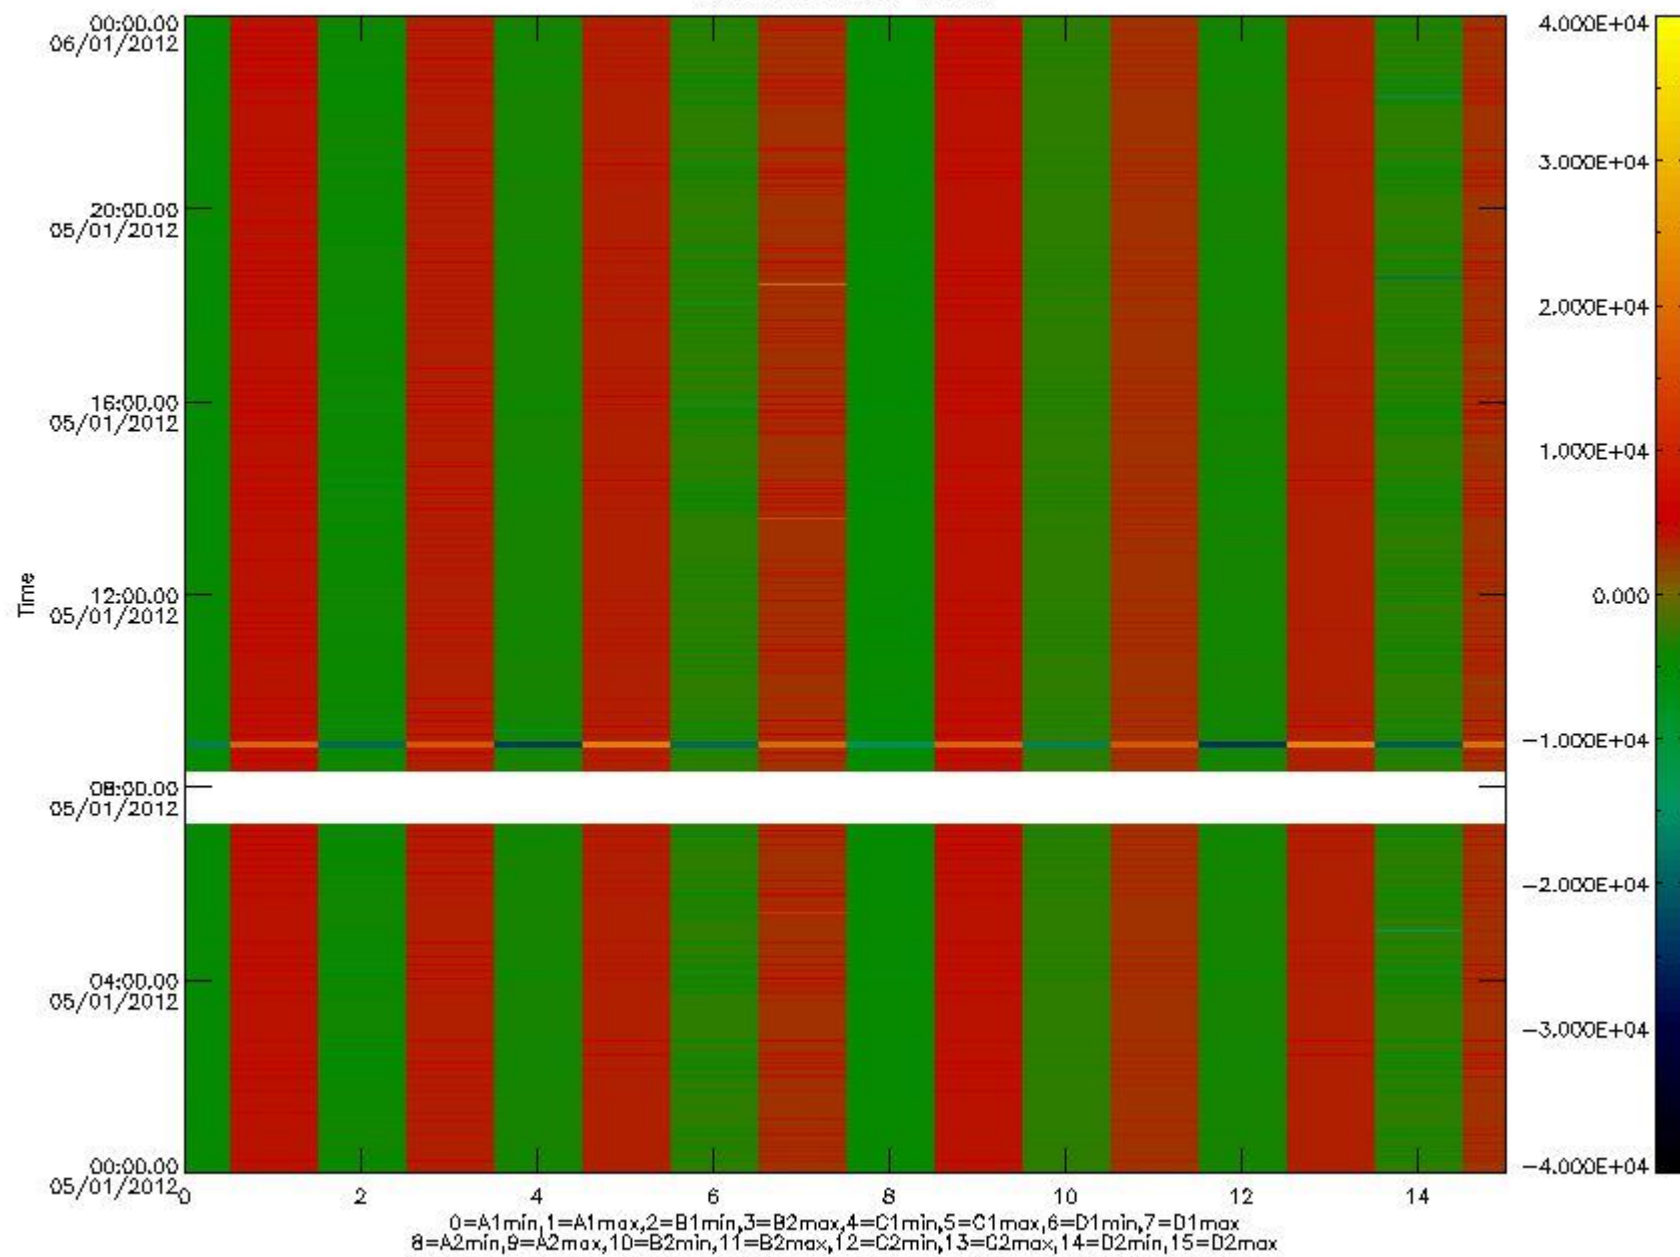

MIPNLOP_MIPSOUPAC_aux_fields_igm_cal, channel statistics plot
Colour indicates value.

mipas_daily_report_level0_KSPT_L0_4504_N_20120105_11.PNG

0.3 ADF monitoring

The use of ADFs is shown in two ways:

1. By means of two tables that can be used to find the ADF used for a specific product.
2. By means of plots that show changes in ADF using colours.

Number	ADF
0	AUX_CN0_AXVPDS20020123_121901_20020101_000000_20200101_000000
1	AUX_FPO_AXVPDS20120104_232115_20120104_183037_20120114_204417
2	AUX_FPO_AXVPDS20120105_232504_20120105_193406_20120115_200732

Number	Product name	#CN0	#FPO