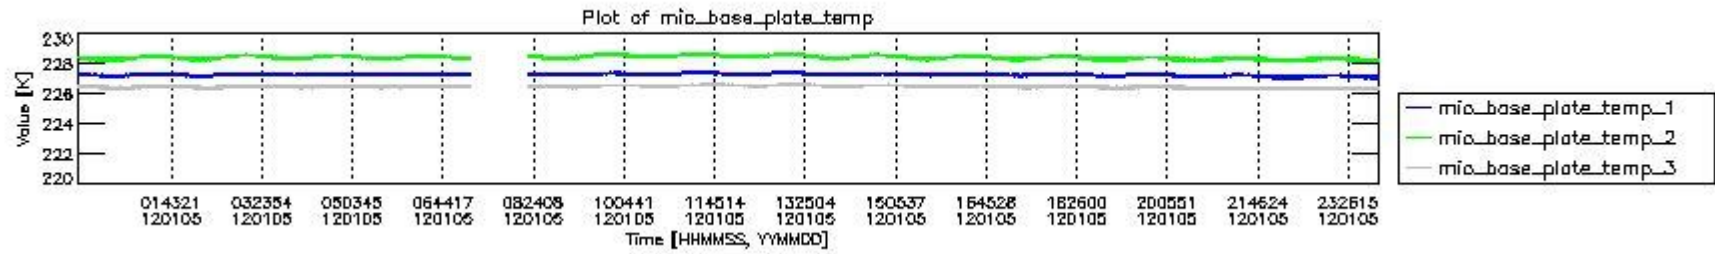

mipas_daily_report_level0_KSPT_L0_4504_N_20120105_1.PNG