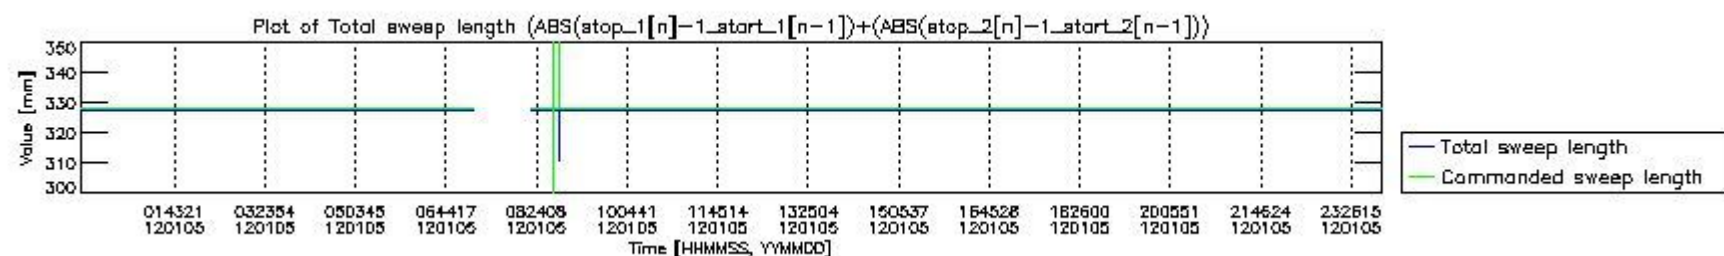

mipas_daily_report_level0_KSPT_L0_4504_N_20120105_6.PNG