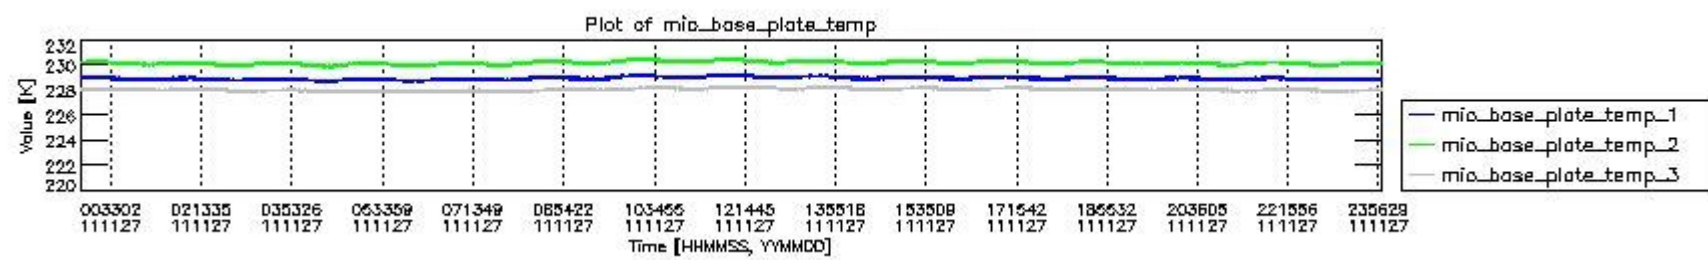

mipas_daily_report_level0_KSPT_L0_4504_N_20111127_1.PNG