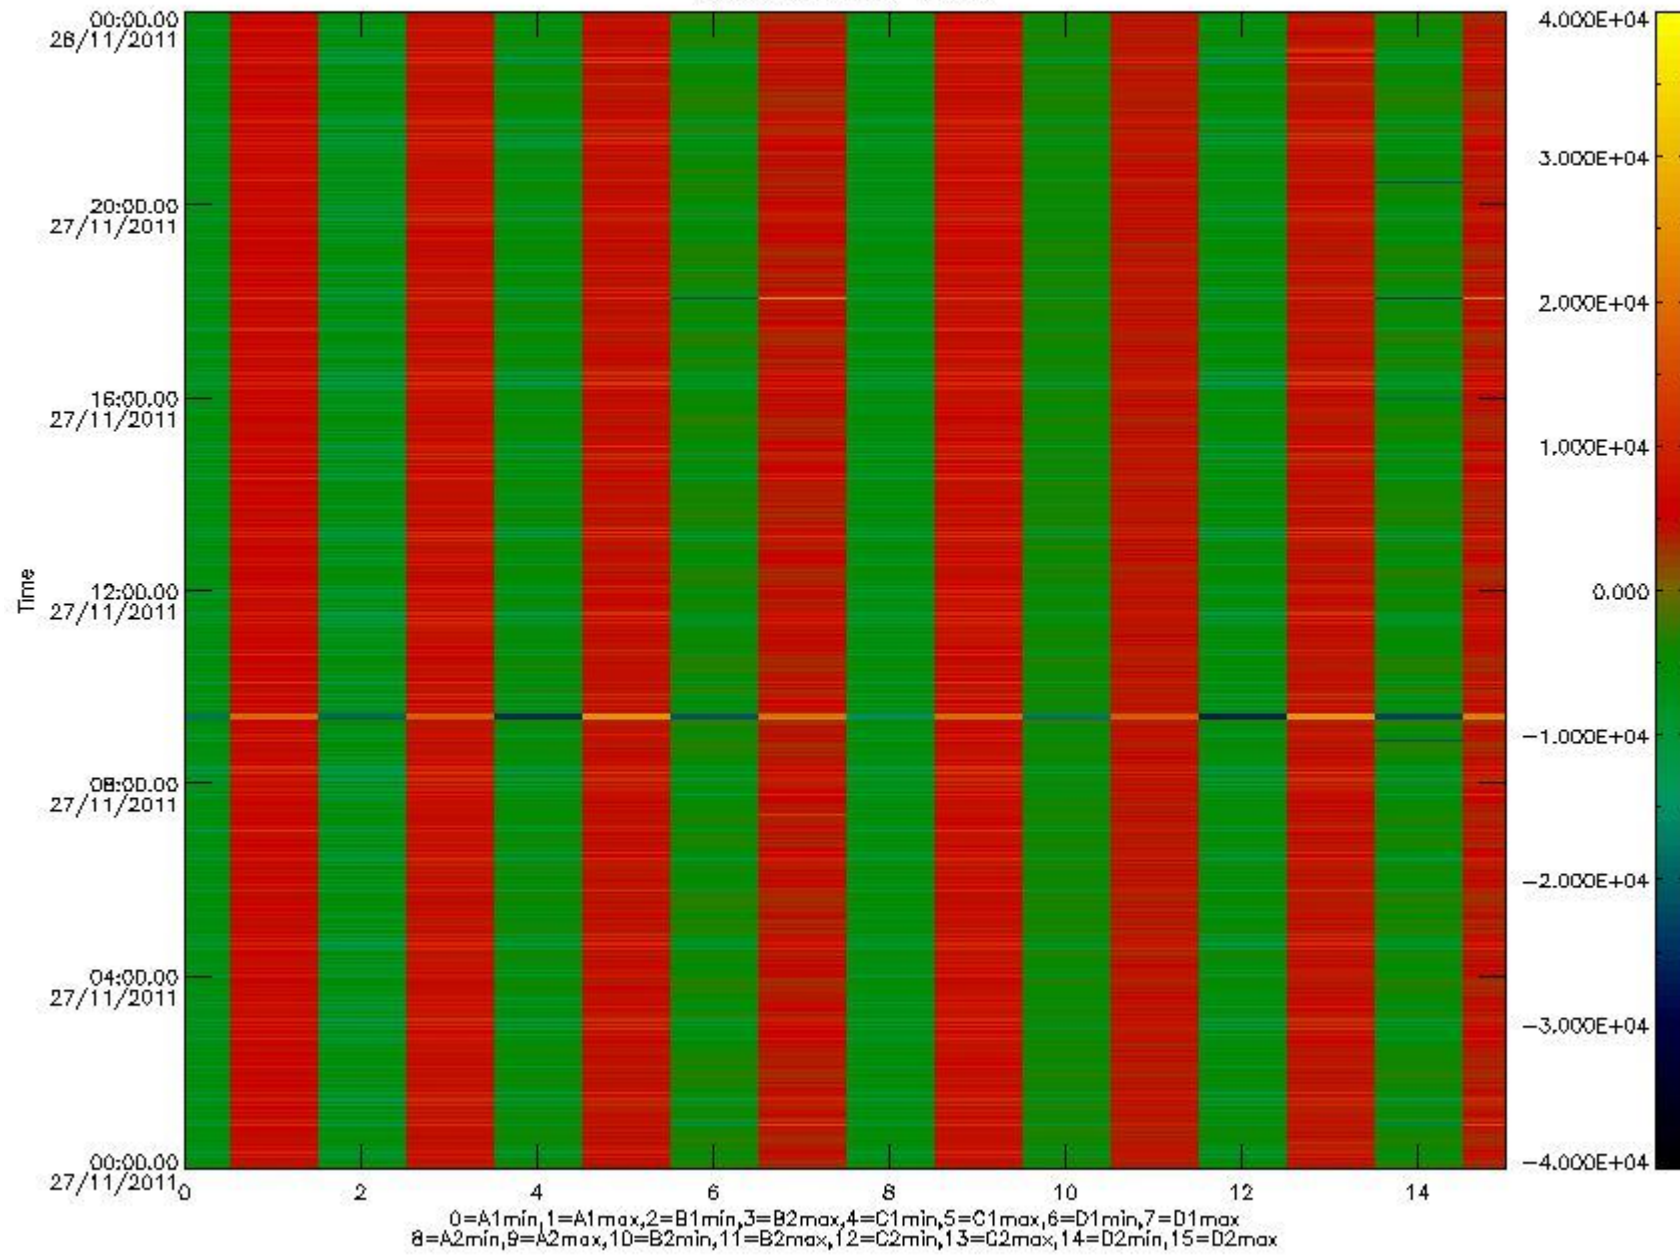

MIPNLOP_MIPSOUPAC_aux_fields_igm_cal, channel statistics plot
Colour indicates value.

mipas_daily_report_level0_KSPT_L0_4504_N_20111127_11.PNG

0.3 ADF monitoring

The use of ADFs is shown in two ways:

1. By means of two tables that can be used to find the ADF used for a specific product.
2. By means of plots that show changes in ADF using colours.

Number	ADF
0	AUX_CN0_AXVPDS20020123_121901_20020101_000000_20200101_000000
1	AUX_FPO_AXVPDS20111125_232646_20111125_193715_20111205_201043
2	AUX_FPO_AXVPDS20111127_112113_20111126_190030_20111206_211412
3	AUX_FPO_AXVPDS20111127_232115_20111127_182345_20111207_203727