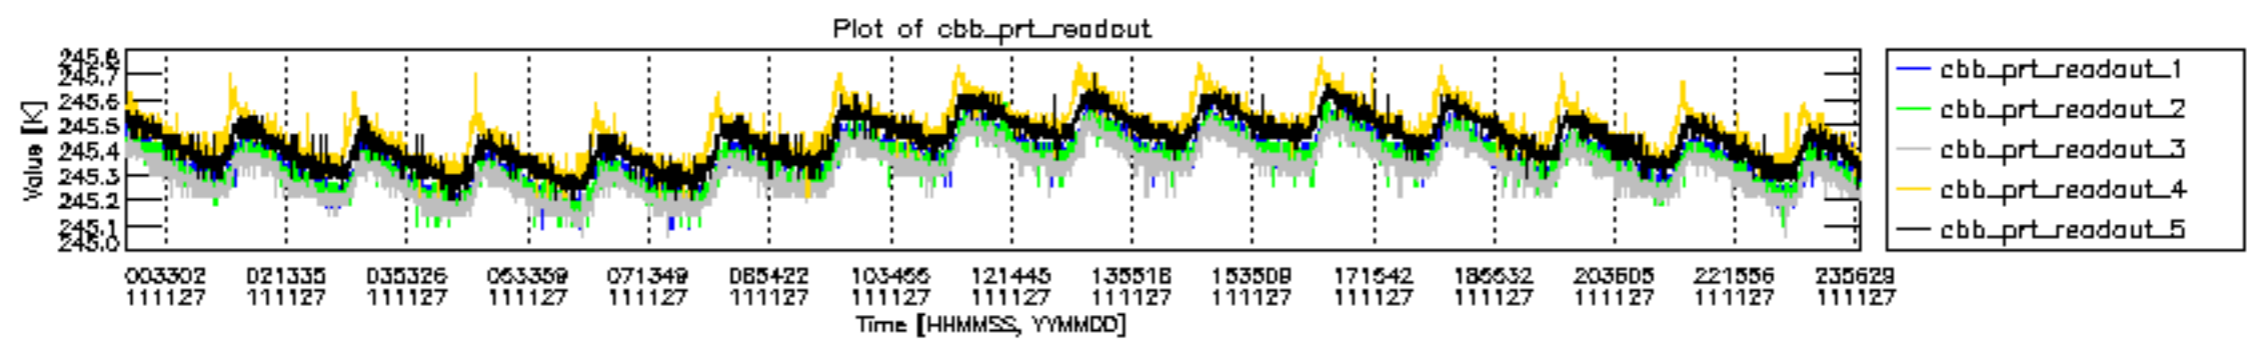

0.2 Instrument Operational Performance Parameters

The following plots give an overview of various instrument parameters for this day. The instrument parameters are part of the auxiliary data field within the source packets of the MIP_NL__0P product. The auxiliary data is normally included twice per interferogram. Note that only the first packet is currently included in monitoring.

mipas_daily_report_level0_KSPT_L0_4504_N_20111127_12.PNG

mipas_daily_report_level0_KSPT_L0_4504_N_20111127_13.PNG

MIPNLOP_MIPSOUPAC_aux_fields_igm_cal, channel statistics plot
 Colour indicates value.