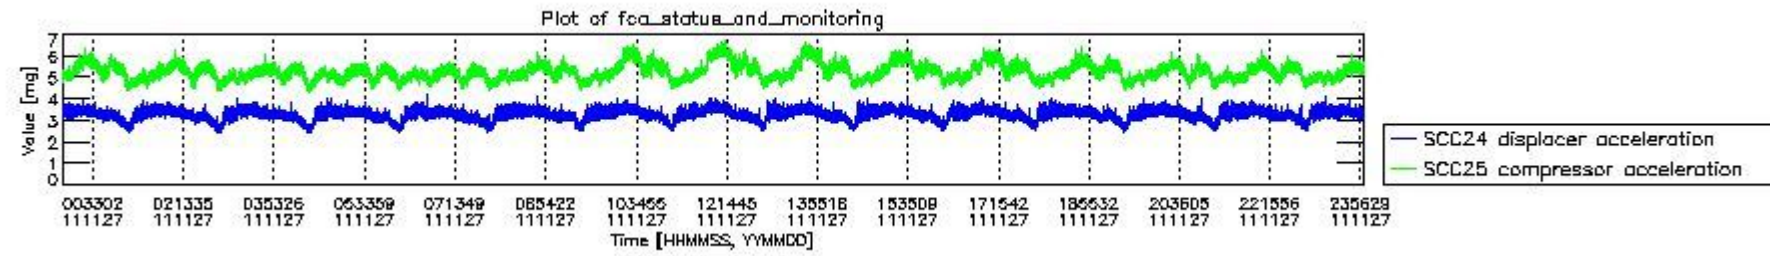

mipas_daily_report_level0_KSPT_L0_4504_N_20111127_10.PNG

The following table shows channel statistics for all channels for this day.

Channel	Min	Max	ADC
A1	-18411	19512	16bit
B1	-20926	17939	16bit
C1	-25676	25584	16bit
D1	-32768	32767	16bit
A2	-15969	19731	16bit
B2	-18811	18434	16bit
C2	-26665	26368	16bit
D2	-32768	32767	16bit