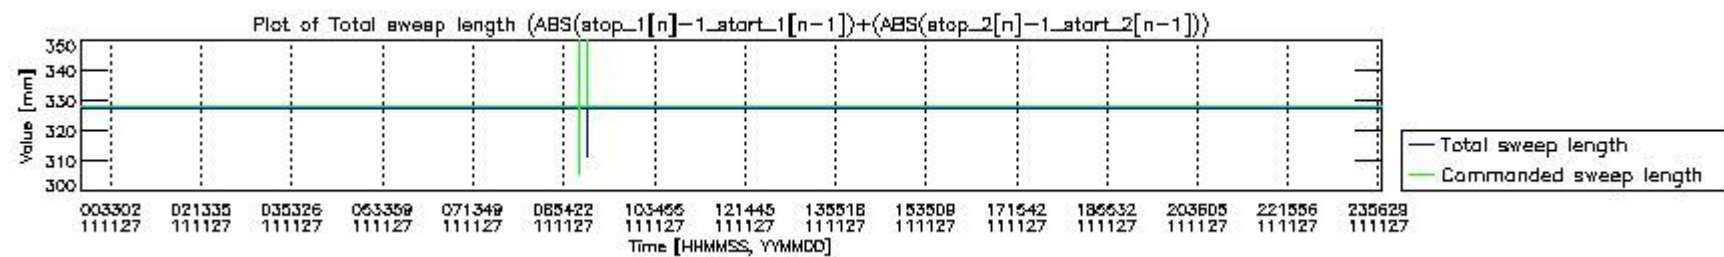

mipas_daily_report_level0_KSPT_L0_4504_N_20111127_6.PNG