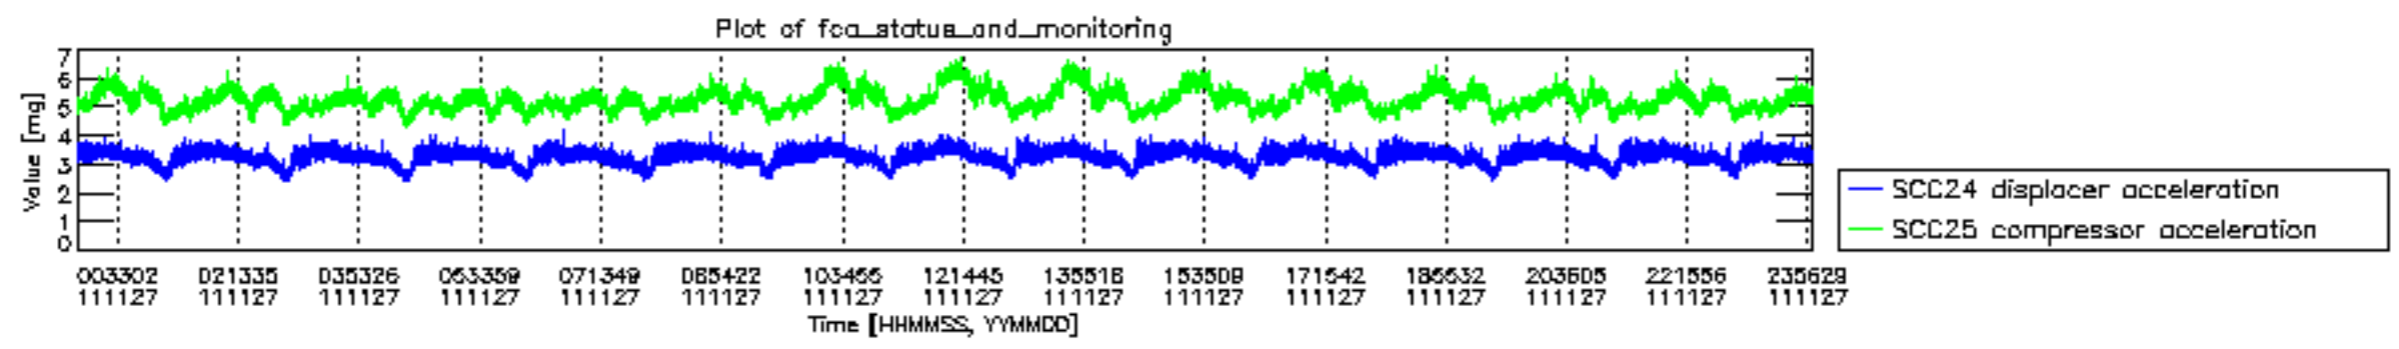

0.2 Instrument Operational Performance Parameters

The following plots give an overview of various instrument parameters for this day. The instrument parameters are part of the auxiliary data field within the source packets of the MIP_NL__0P product. The auxiliary data is normally included twice per interferogram. Note that only the first packet is currently included in monitoring.

mipas_daily_report_level0_KSPT_L0_4504_N_20111127_12.PNG

mipas_daily_report_level0_KSPT_L0_4504_N_20111127_13.PNG

MIPNLOP_MIPSOUPAC_aux_fields_igm_cal, channel statistics plot
 Colour indicates value.