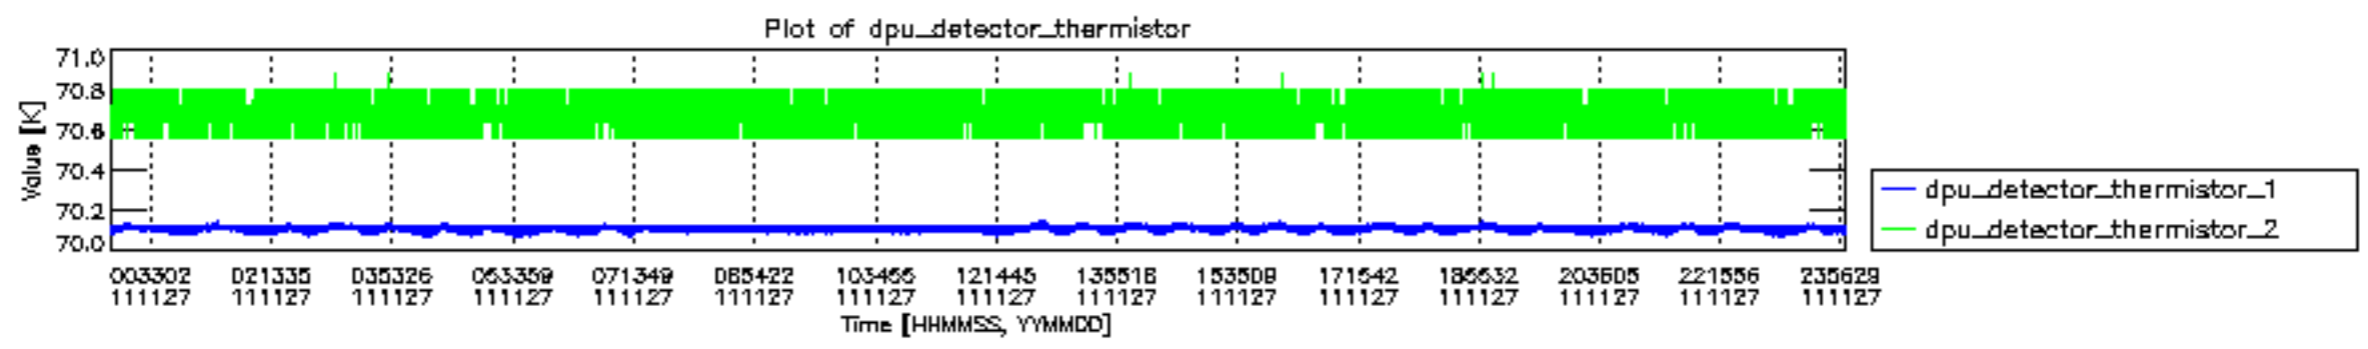

0.2 Instrument Operational Performance Parameters

The following plots give an overview of various instrument parameters for this day. The instrument parameters are part of the auxiliary data field within the source packets of the MIP_NL__0P product. The auxiliary data is normally included twice per interferogram. Note that only the first packet is currently included in monitoring.

mipas_daily_report_level0_KSPT_L0_4504_N_20111127_12.PNG

mipas_daily_report_level0_KSPT_L0_4504_N_20111127_13.PNG

MIPNLOP_MIPSOUPAC_aux_fields_igm_cal, channel statistics plot
 Colour indicates value.