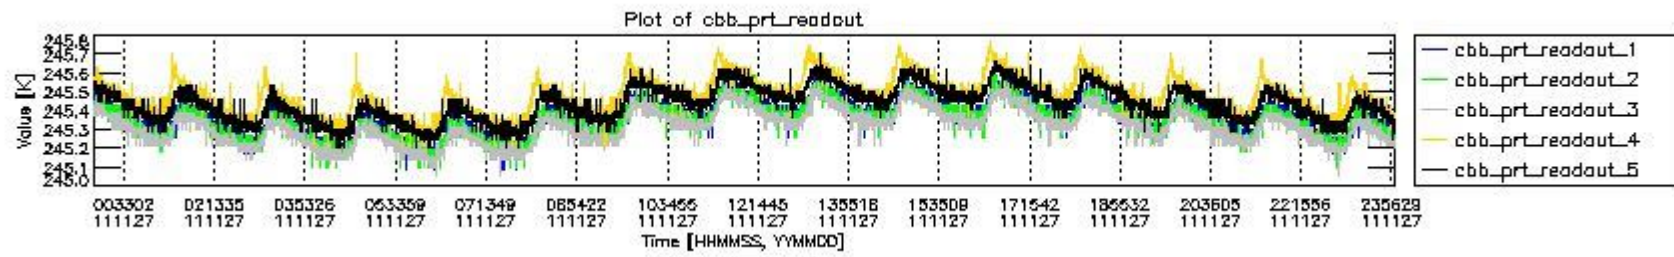

mipas_daily_report_level0_KSPT_L0_4504_N_20111127_9.PNG