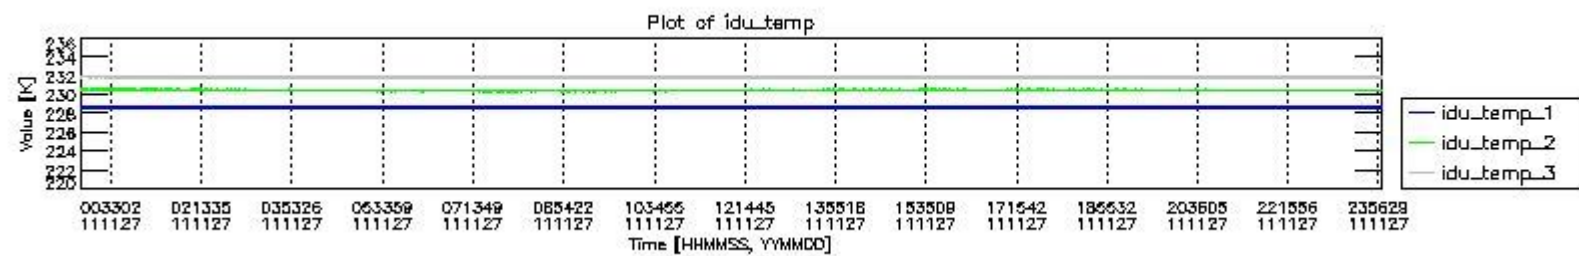

mipas_daily_report_level0_KSPT_L0_4504_N_20111127_2.PNG