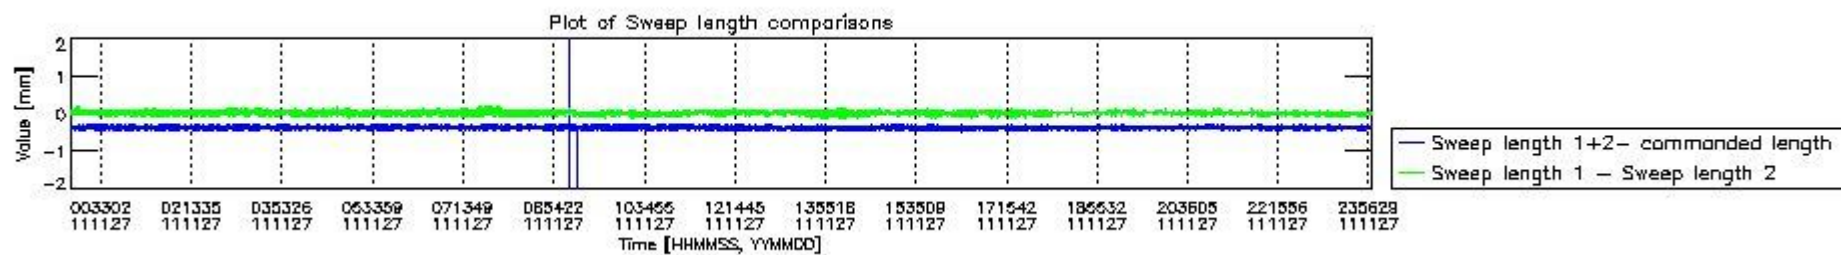

mipas_daily_report_level0_KSPT_L0_4504_N_20111127_8.PNG