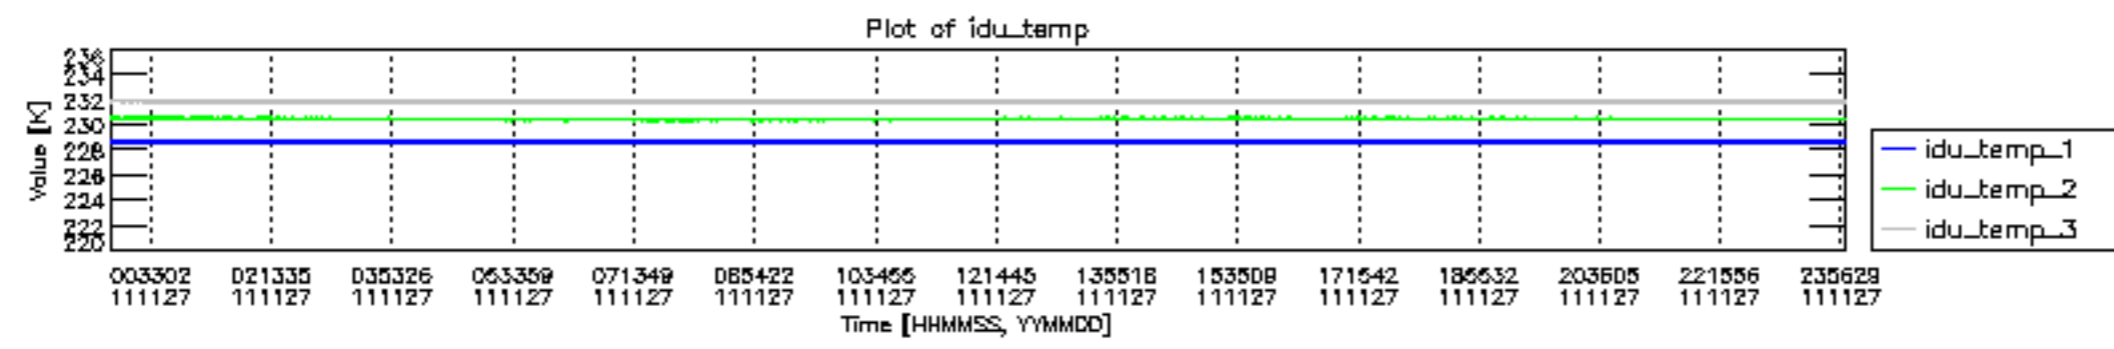

0.2 Instrument Operational Performance Parameters

The following plots give an overview of various instrument parameters for this day. The instrument parameters are part of the auxiliary data field within the source packets of the MIP_NL__0P product. The auxiliary data is normally included twice per interferogram. Note that only the first packet is currently included in monitoring.

mipas_daily_report_level0_KSPT_L0_4504_N_20111127_12.PNG

mipas_daily_report_level0_KSPT_L0_4504_N_20111127_13.PNG

MIPNLOP_MIPSOUPAC_aux_fields_igm_cal, channel statistics plot
 Colour indicates value.