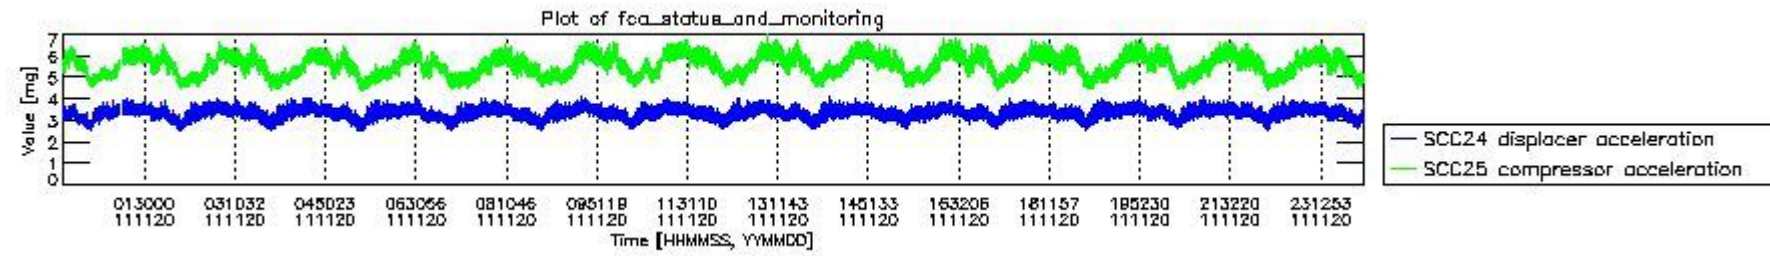

mipas_daily_report_level0_KSPT_L0_4504_N_20111120_10.PNG

The following table shows channel statistics for all channels for this day.

Channel	Min	Max	ADC
A1	-18436	19530	16bit
B1	-20919	17924	16bit
C1	-25605	25549	16bit
D1	-21559	32767	16bit
A2	-15969	19717	16bit
B2	-18803	18432	16bit
C2	-26686	26290	16bit
D2	-32768	23488	16bit