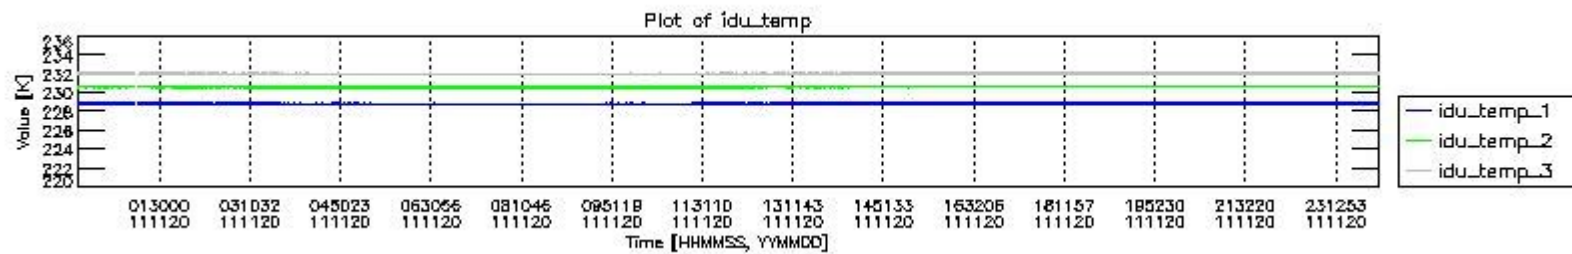

mipas_daily_report_level0_KSPT_L0_4504_N_20111120_2.PNG