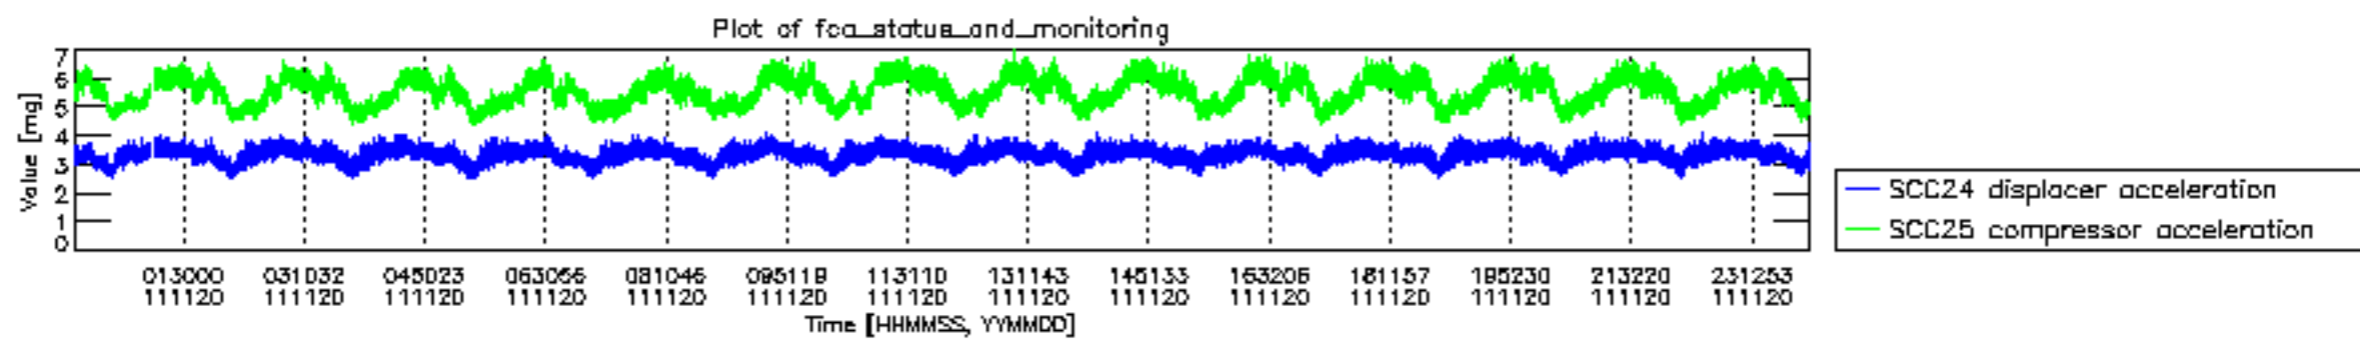

0.2 Instrument Operational Performance Parameters

The following plots give an overview of various instrument parameters for this day. The instrument parameters are part of the auxiliary data field within the source packets of the MIP_NL__0P product. The auxiliary data is normally included twice per interferogram. Note that only the first packet is currently included in monitoring.

mipas_daily_report_level0_KSPT_L0_4504_N_20111120_12.PNG

mipas_daily_report_level0_KSPT_L0_4504_N_20111120_13.PNG

MIPNLOP_MIPSOUPAC_aux_fields_igm_cal, channel statistics plot
 Colour indicates value.