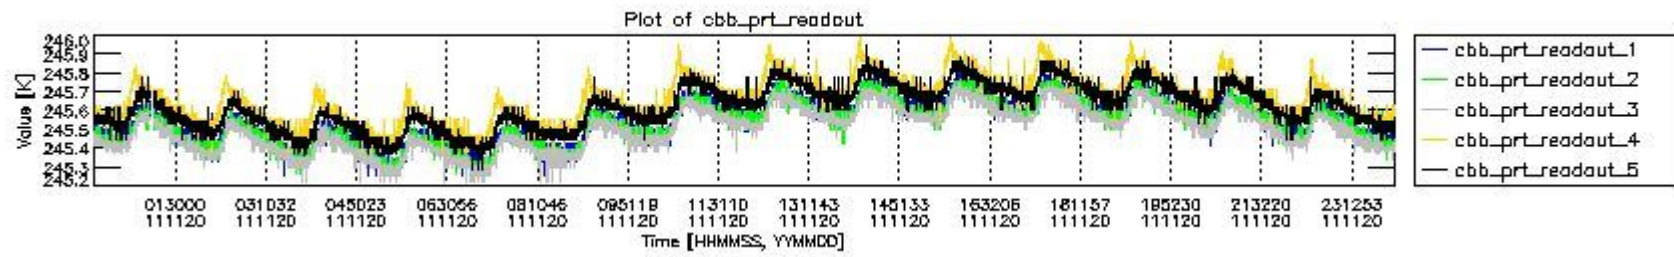

mipas_daily_report_level0_KSPT_L0_4504_N_20111120_9.PNG