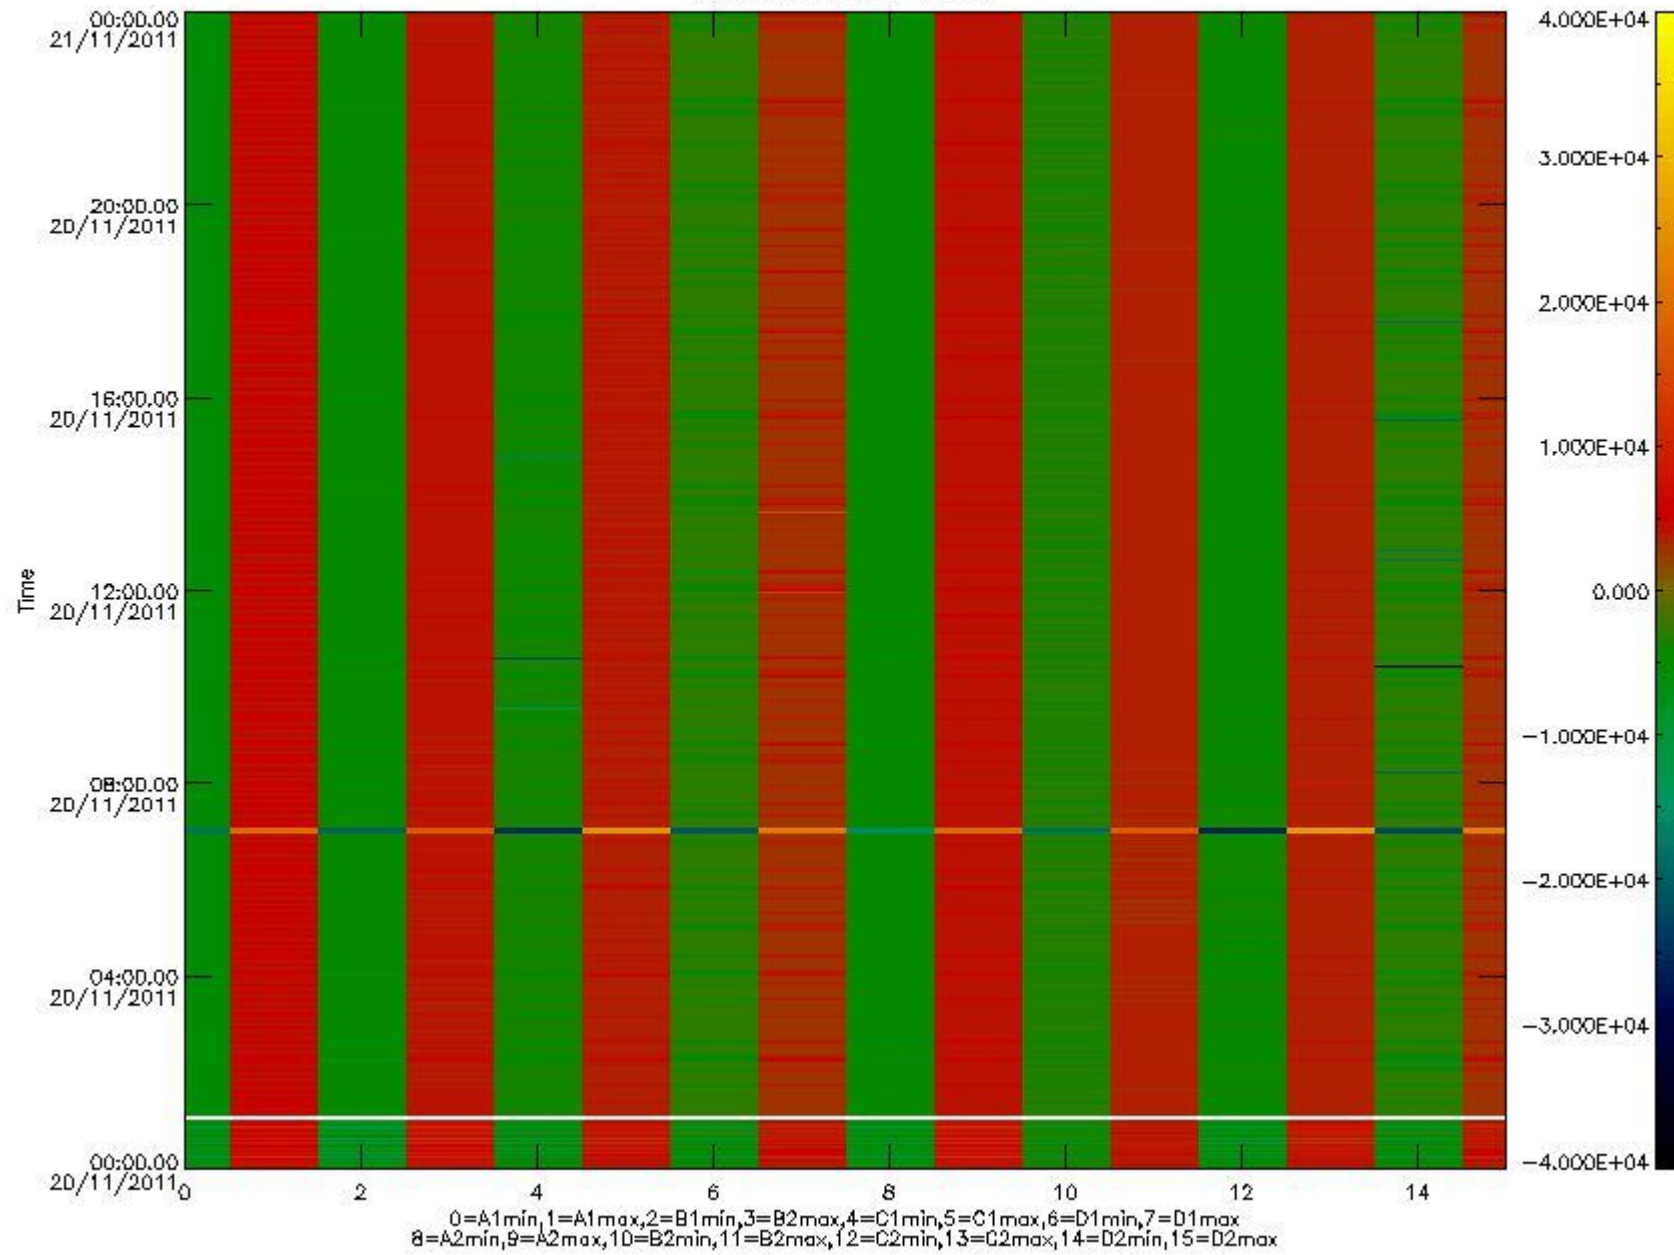

MIPNL0P_MIPSOUPAC_aux_fields_igm_cal, channel statistics plot
Colour indicates value.

mipas_daily_report_level0_KSPT_L0_4504_N_20111120_11.PNG

0.3 ADF monitoring

The use of ADFs is shown in two ways:

1. By means of two tables that can be used to find the ADF used for a specific product.
2. By means of plots that show changes in ADF using colours.

Number	ADF
0	AUX_CN0_AXVPDS20020123_121901_20020101_000000_20200101_000000
1	AUX_FPO_AXVPDS20111119_232632_20111119_195715_20111129_203043

Number	Product name	#CN0	#FPO
0	MIP_NL_0PNPDE20111120_004549_000058423108_00404_50849_4874.N1	0	1