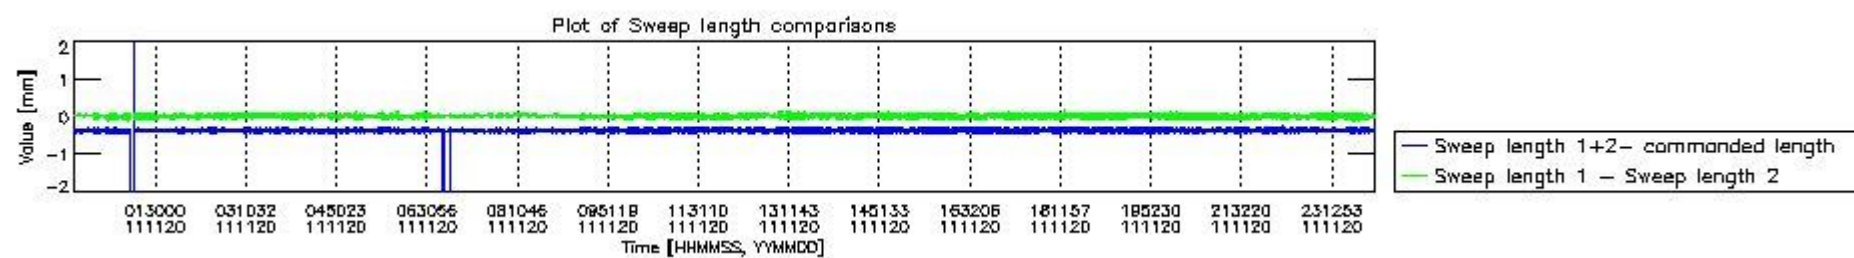

mipas_daily_report_level0_KSPT_L0_4504_N_20111120_8.PNG