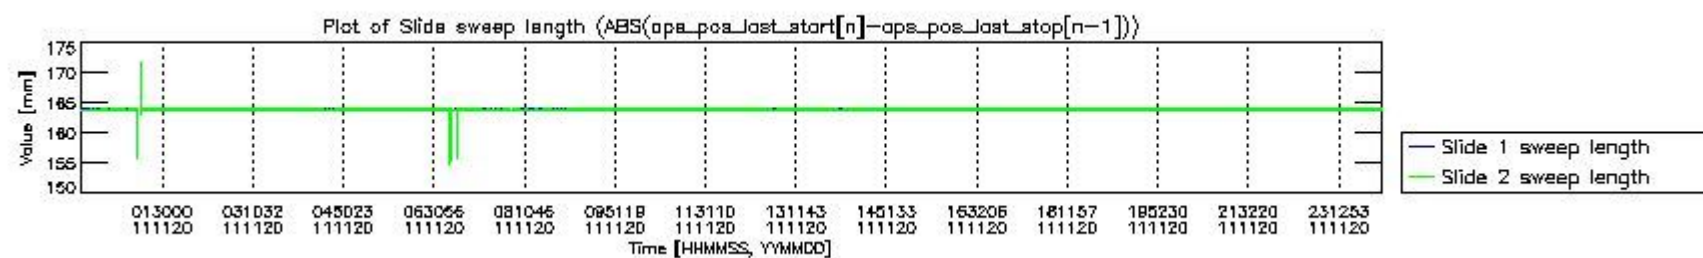

mipas_daily_report_level0_KSPT_L0_4504_N_20111120_7.PNG