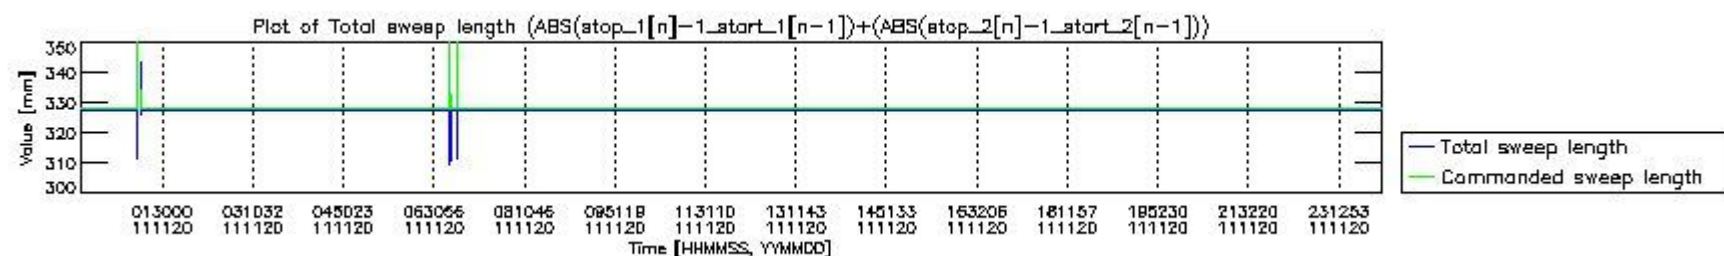

mipas_daily_report_level0_KSPT_L0_4504_N_20111120_6.PNG