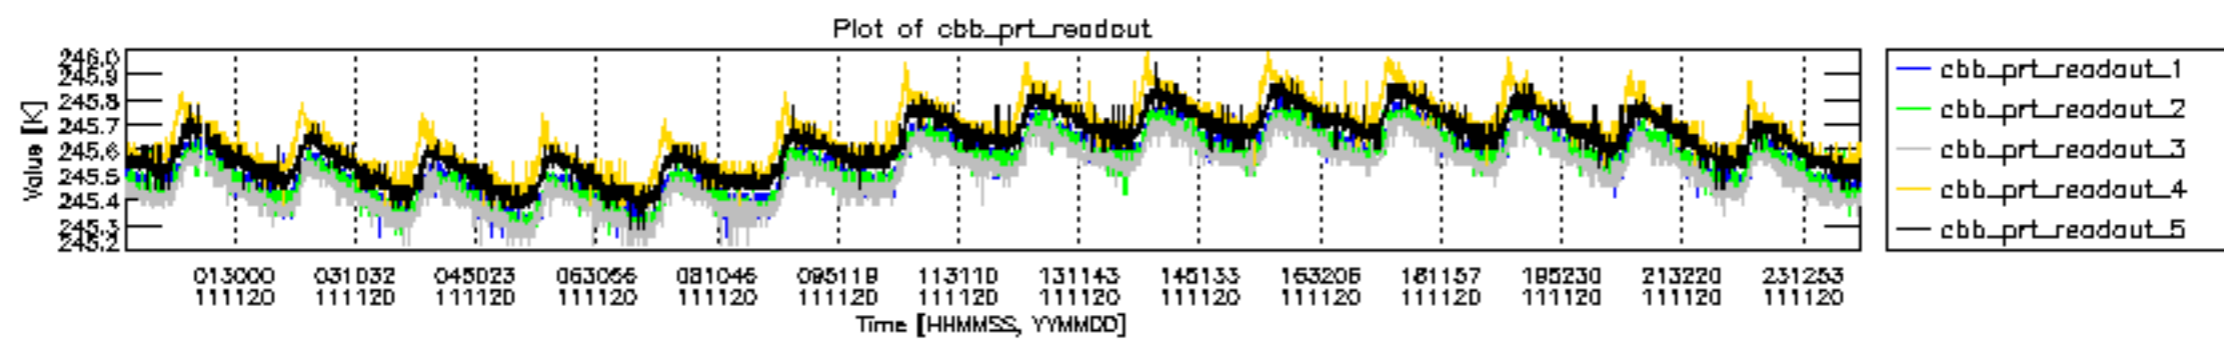

0.2 Instrument Operational Performance Parameters

The following plots give an overview of various instrument parameters for this day. The instrument parameters are part of the auxiliary data field within the source packets of the MIP_NL__0P product. The auxiliary data is normally included twice per interferogram. Note that only the first packet is currently included in monitoring.

mipas_daily_report_level0_KSPT_L0_4504_N_20111120_12.PNG

mipas_daily_report_level0_KSPT_L0_4504_N_20111120_13.PNG

MIPNLOP_MIPSOUPAC_aux_fields_igm_cal, channel statistics plot
 Colour indicates value.