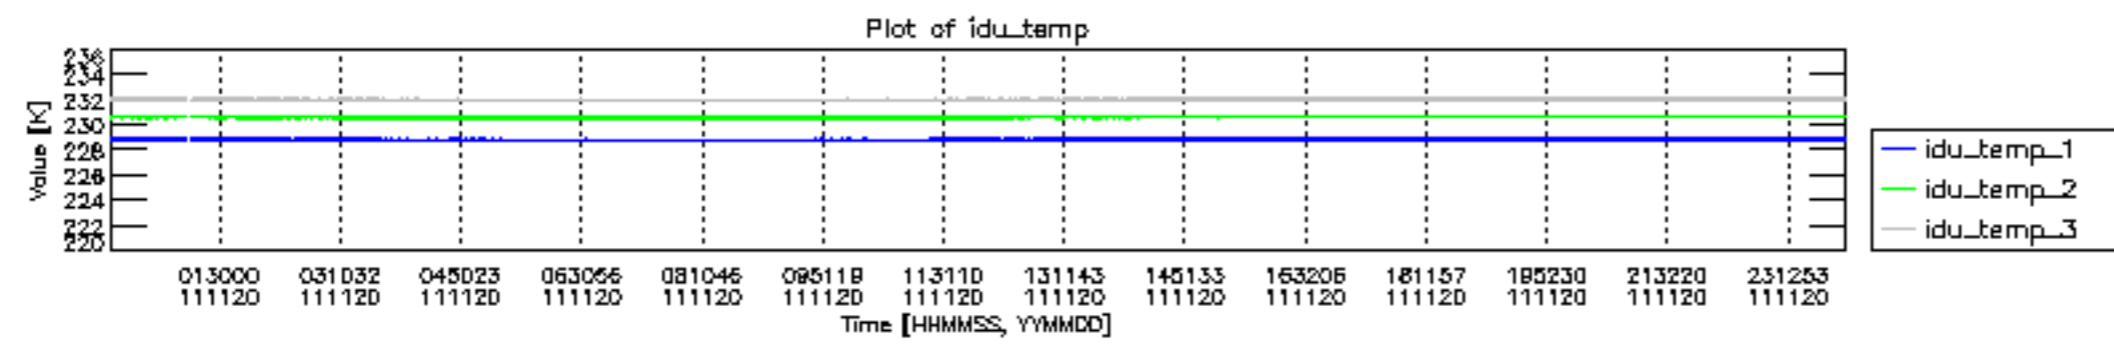

0.2 Instrument Operational Performance Parameters

The following plots give an overview of various instrument parameters for this day. The instrument parameters are part of the auxiliary data field within the source packets of the MIP_NL__0P product. The auxiliary data is normally included twice per interferogram. Note that only the first packet is currently included in monitoring.

mipas_daily_report_level0_KSPT_L0_4504_N_20111120_12.PNG

mipas_daily_report_level0_KSPT_L0_4504_N_20111120_13.PNG

MIPNLOP_MIPSOUPAC_aux_fields_igm_cal, channel statistics plot
 Colour indicates value.