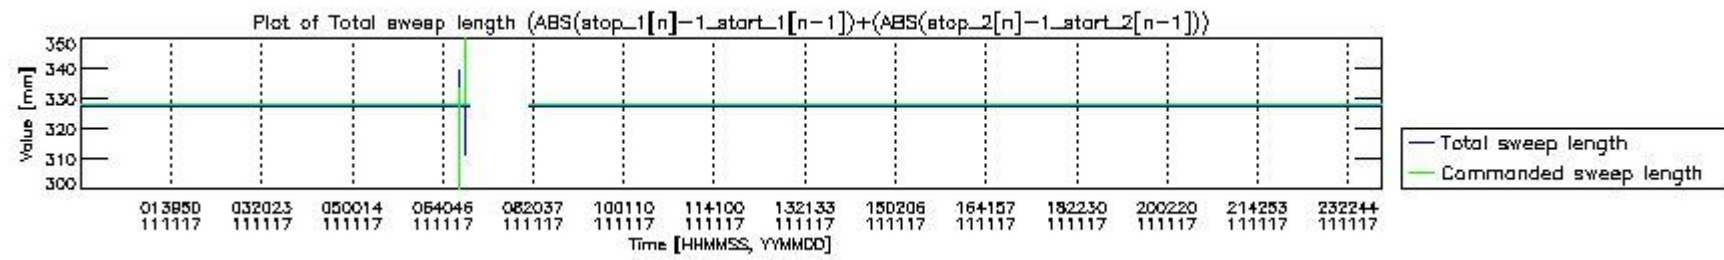

mipas_daily_report_level0_KSPT_L0_4504_N_20111117_6.PNG