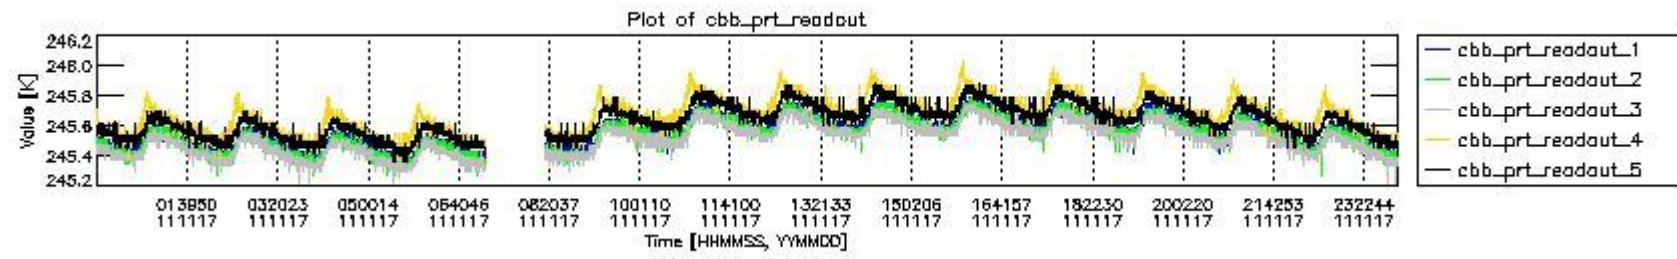

mipas_daily_report_level0_KSPT_L0_4504_N_20111117_9.PNG