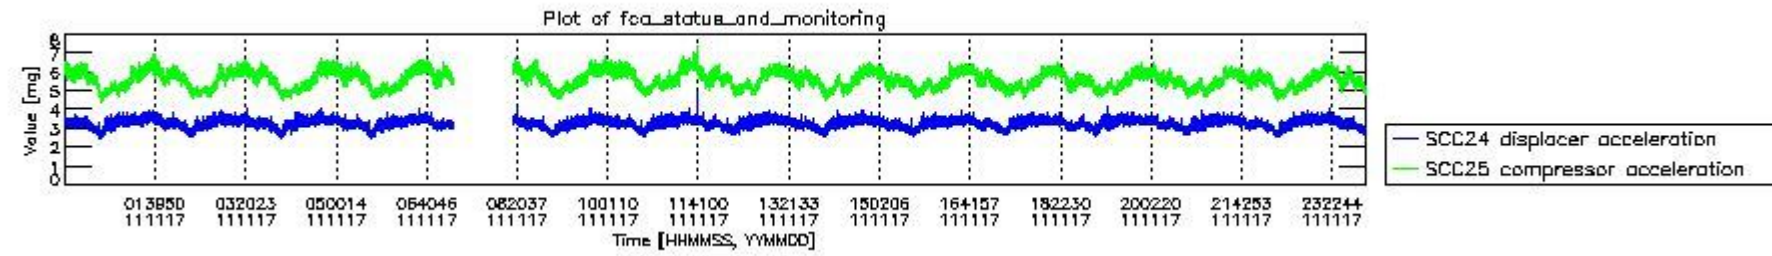

mipas_daily_report_level0_KSPT_L0_4504_N_20111117_10.PNG

The following table shows channel statistics for all channels for this day.

Channel	Min	Max	ADC
A1	-21683	23490	16bit
B1	-22626	19159	16bit
C1	-25689	25481	16bit
D1	-32768	32767	16bit
A2	-18184	22938	16bit
B2	-18808	18420	16bit
C2	-26724	26233	16bit
D2	-32768	32767	16bit