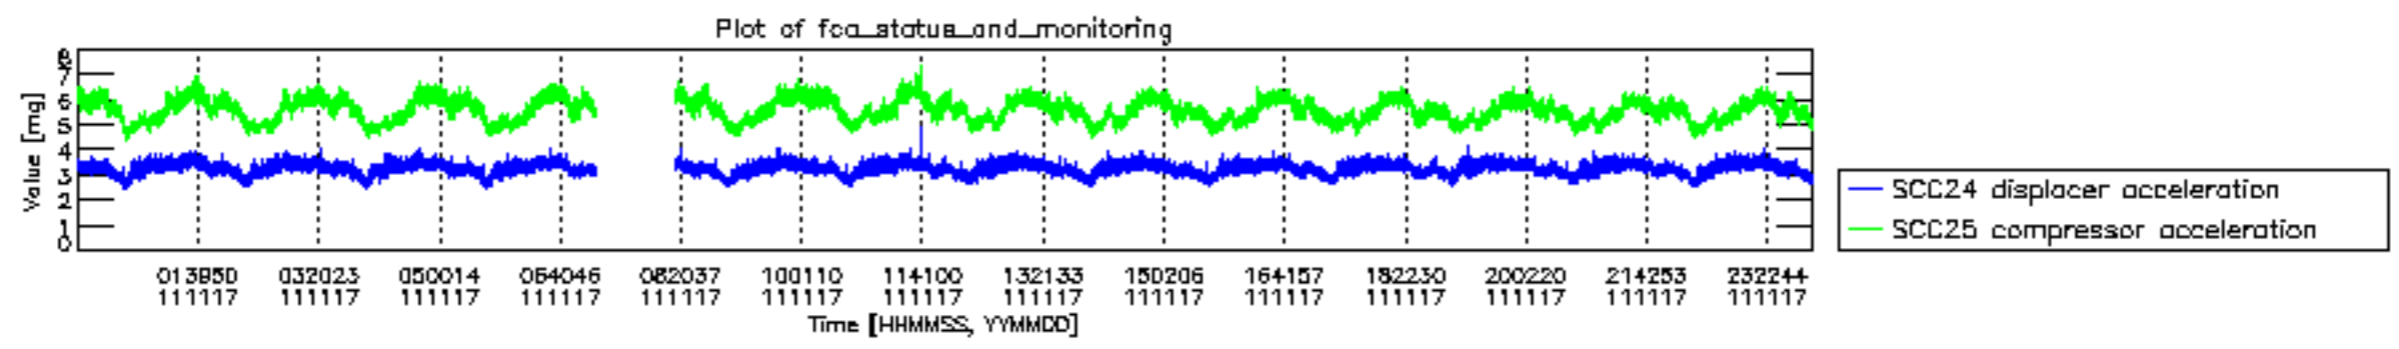

0.2 Instrument Operational Performance Parameters

The following plots give an overview of various instrument parameters for this day. The instrument parameters are part of the auxiliary data field within the source packets of the MIP_NL__0P product. The auxiliary data is normally included twice per interferogram. Note that only the first packet is currently included in monitoring.

mipas_daily_report_level0_KSPT_L0_4504_N_20111117_12.PNG

mipas_daily_report_level0_KSPT_L0_4504_N_20111117_13.PNG

MIPNLOP_MIPSOUPAC_aux_fields_igm_cal, channel statistics plot
 Colour indicates value.