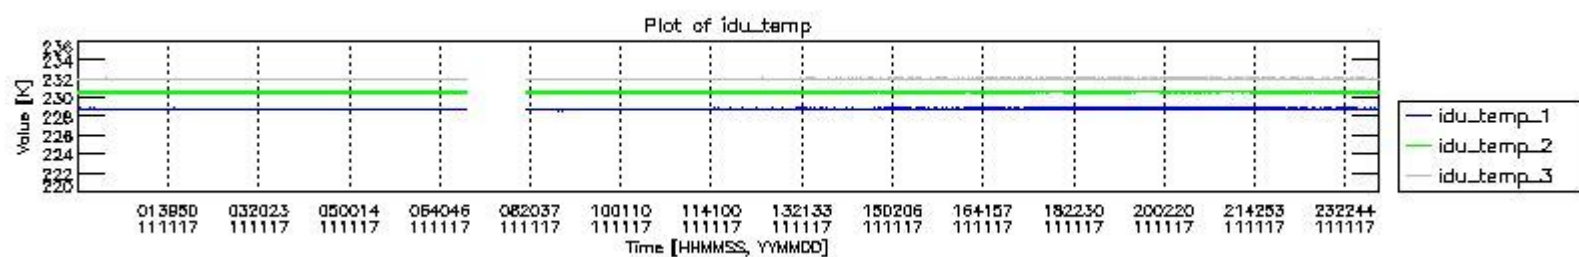

mipas_daily_report_level0_KSPT_L0_4504_N_20111117_2.PNG