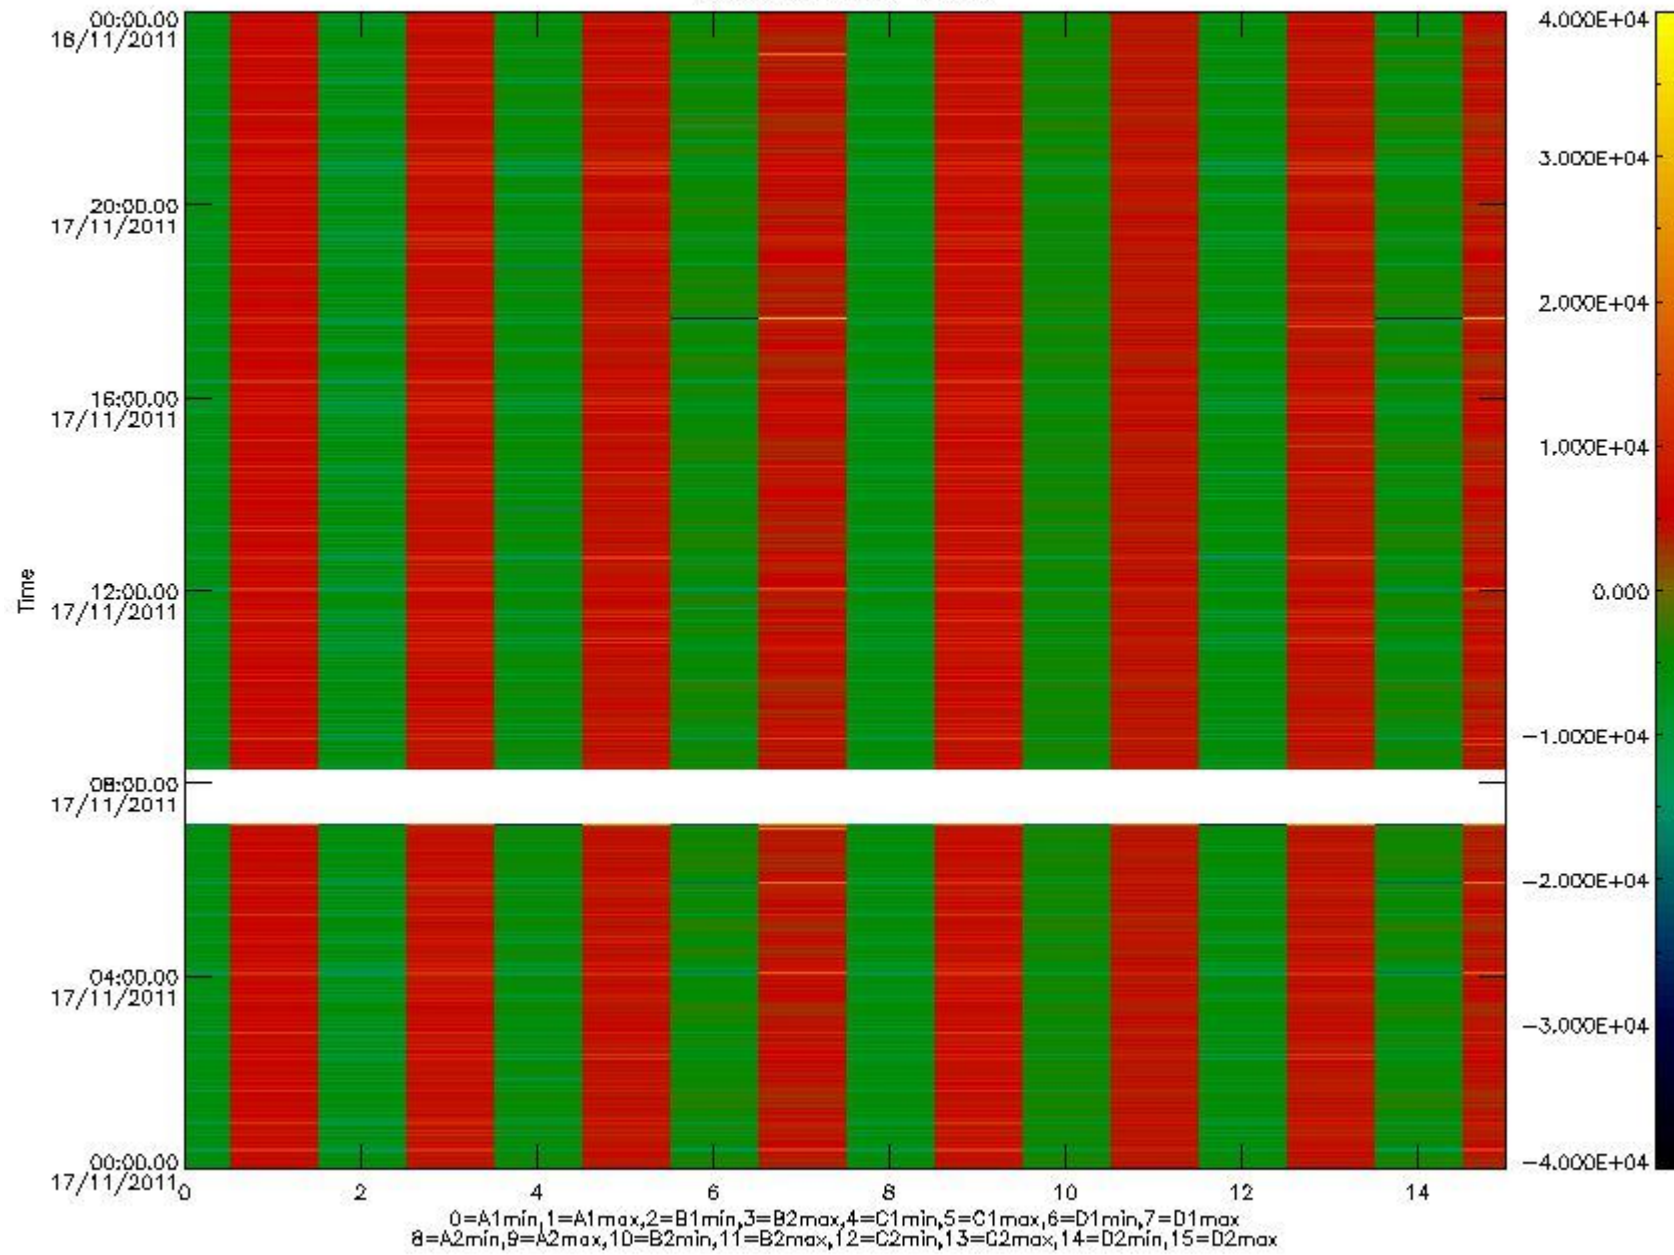

MIPNLOP_MIPSOUPAC_aux_fields_igm_cal, channel statistics plot
Colour indicates value.

mipas_daily_report_level0_KSPT_L0_4504_N_20111117_11.PNG

0.3 ADF monitoring

The use of ADFs is shown in two ways:

1. By means of two tables that can be used to find the ADF used for a specific product.
2. By means of plots that show changes in ADF using colours.

Number	ADF
0	AUX_CN0_AXVPDS20020123_121901_20020101_000000_20200101_000000
1	AUX_FPO_AXVPDS20111116_232258_20111116_182701_20111126_204044
2	AUX_FPO_AXVPDS20111117_232827_20111117_193030_20111127_200359

Number	Product name	#CN0	#FPO