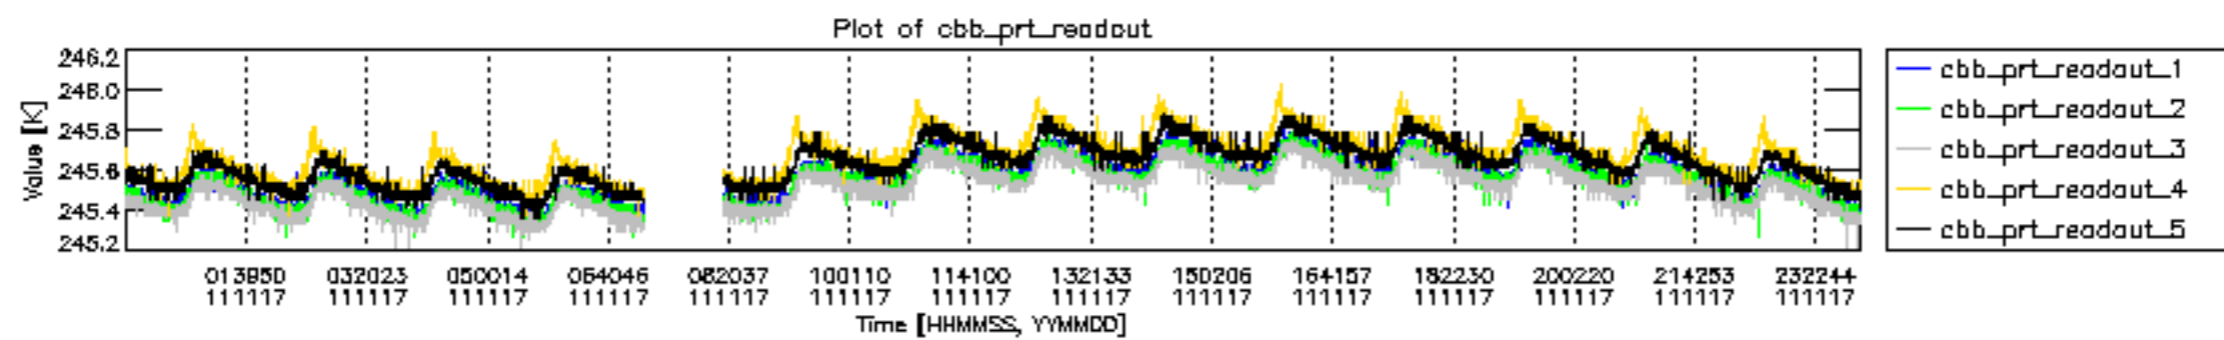

0.2 Instrument Operational Performance Parameters

The following plots give an overview of various instrument parameters for this day. The instrument parameters are part of the auxiliary data field within the source packets of the MIP_NL__0P product. The auxiliary data is normally included twice per interferogram. Note that only the first packet is currently included in monitoring.

mipas_daily_report_level0_KSPT_L0_4504_N_20111117_12.PNG

mipas_daily_report_level0_KSPT_L0_4504_N_20111117_13.PNG

MIPNLOP_MIPSOUPAC_aux_fields_igm_cal, channel statistics plot
 Colour indicates value.