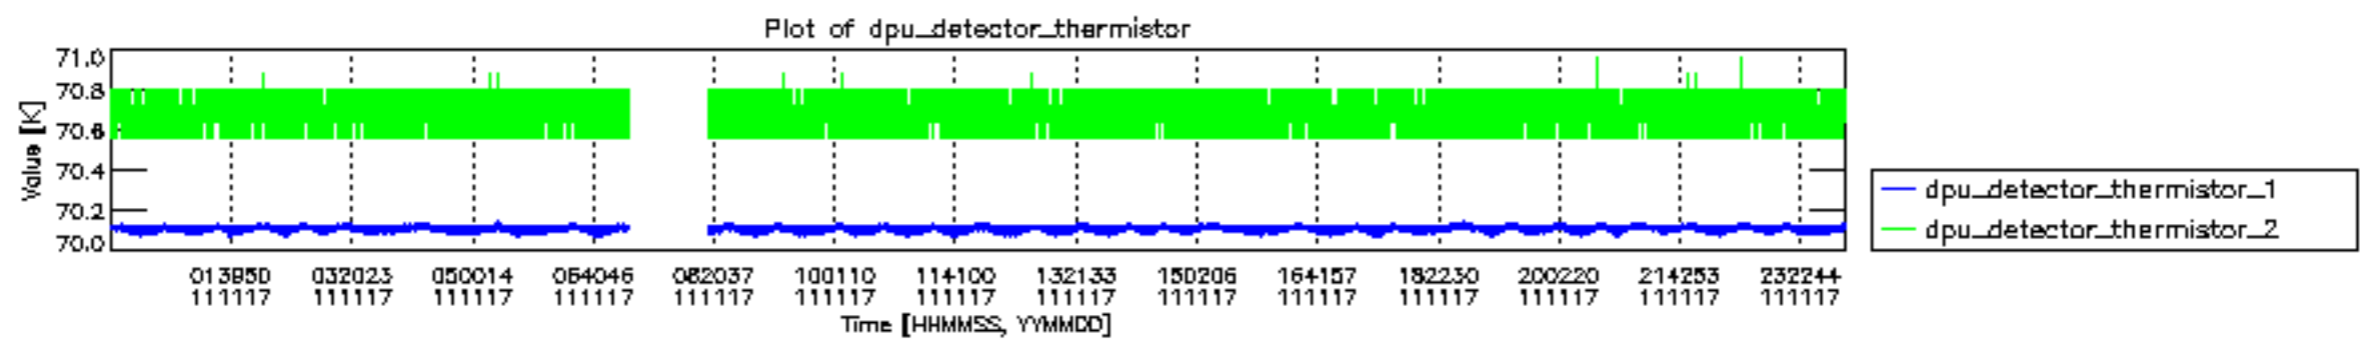

0.2 Instrument Operational Performance Parameters

The following plots give an overview of various instrument parameters for this day. The instrument parameters are part of the auxiliary data field within the source packets of the MIP_NL__0P product. The auxiliary data is normally included twice per interferogram. Note that only the first packet is currently included in monitoring.

mipas_daily_report_level0_KSPT_L0_4504_N_20111117_12.PNG

mipas_daily_report_level0_KSPT_L0_4504_N_20111117_13.PNG

MIPNLOP_MIPSOUPAC_aux_fields_igm_cal, channel statistics plot
 Colour indicates value.