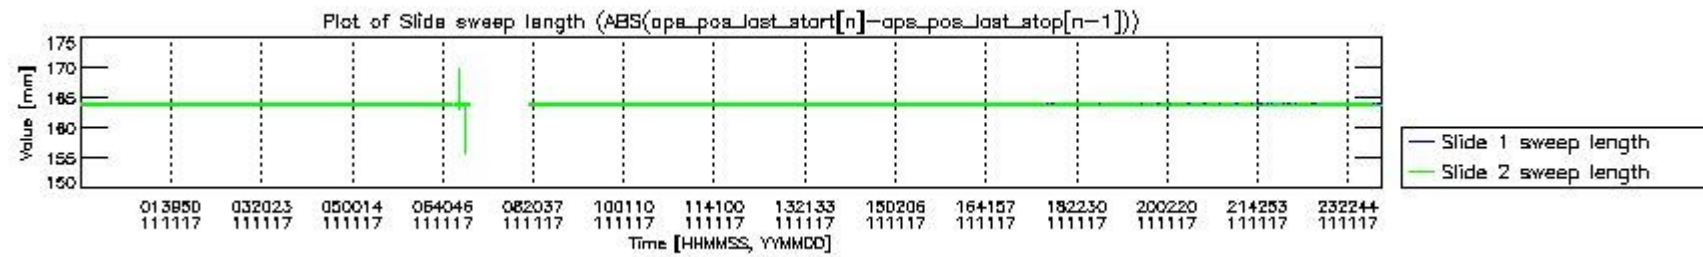

mipas_daily_report_level0_KSPT_L0_4504_N_20111117_7.PNG