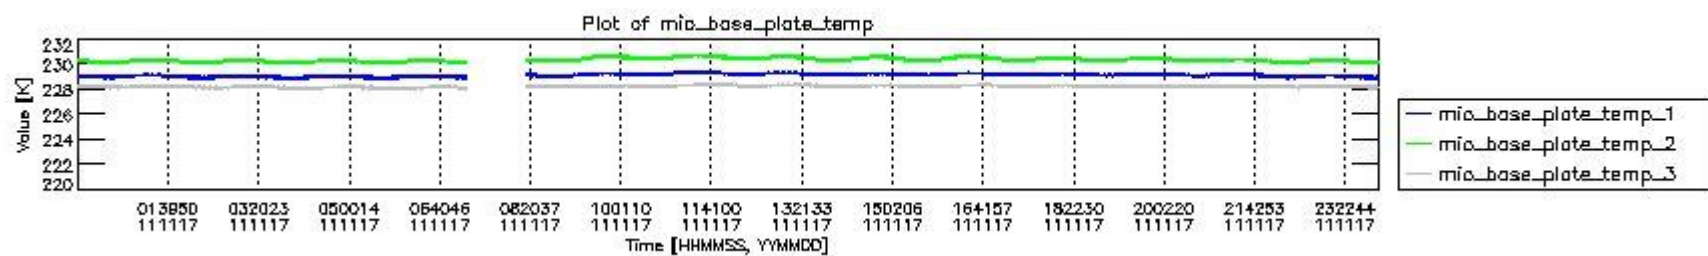

mipas_daily_report_level0_KSPT_L0_4504_N_20111117_1.PNG