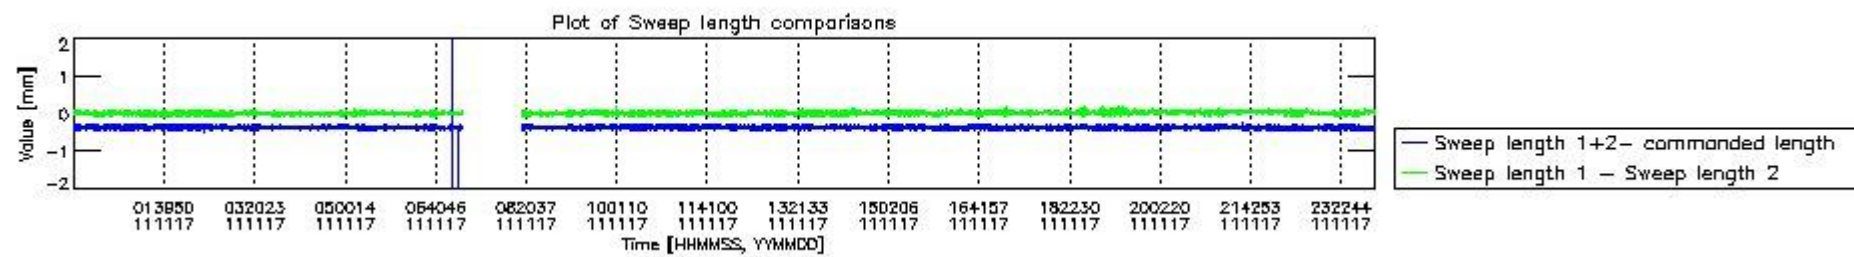

mipas_daily_report_level0_KSPT_L0_4504_N_20111117_8.PNG