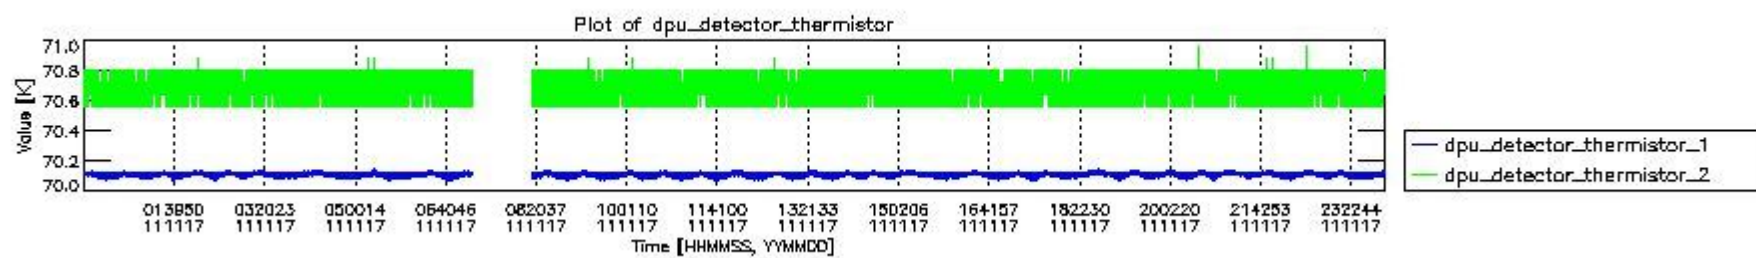

mipas_daily_report_level0_KSPT_L0_4504_N_20111117_3.PNG