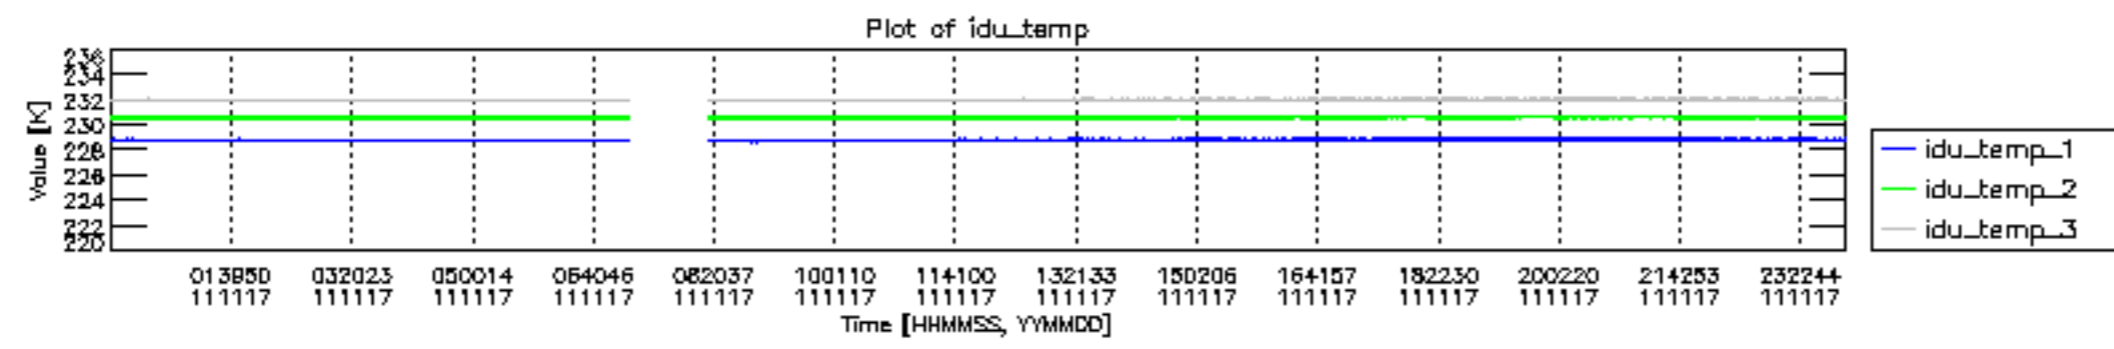

0.2 Instrument Operational Performance Parameters

The following plots give an overview of various instrument parameters for this day. The instrument parameters are part of the auxiliary data field within the source packets of the MIP_NL__0P product. The auxiliary data is normally included twice per interferogram. Note that only the first packet is currently included in monitoring.

mipas_daily_report_level0_KSPT_L0_4504_N_20111117_12.PNG

mipas_daily_report_level0_KSPT_L0_4504_N_20111117_13.PNG

MIPNLOP_MIPSOUPAC_aux_fields_igm_cal, channel statistics plot
 Colour indicates value.