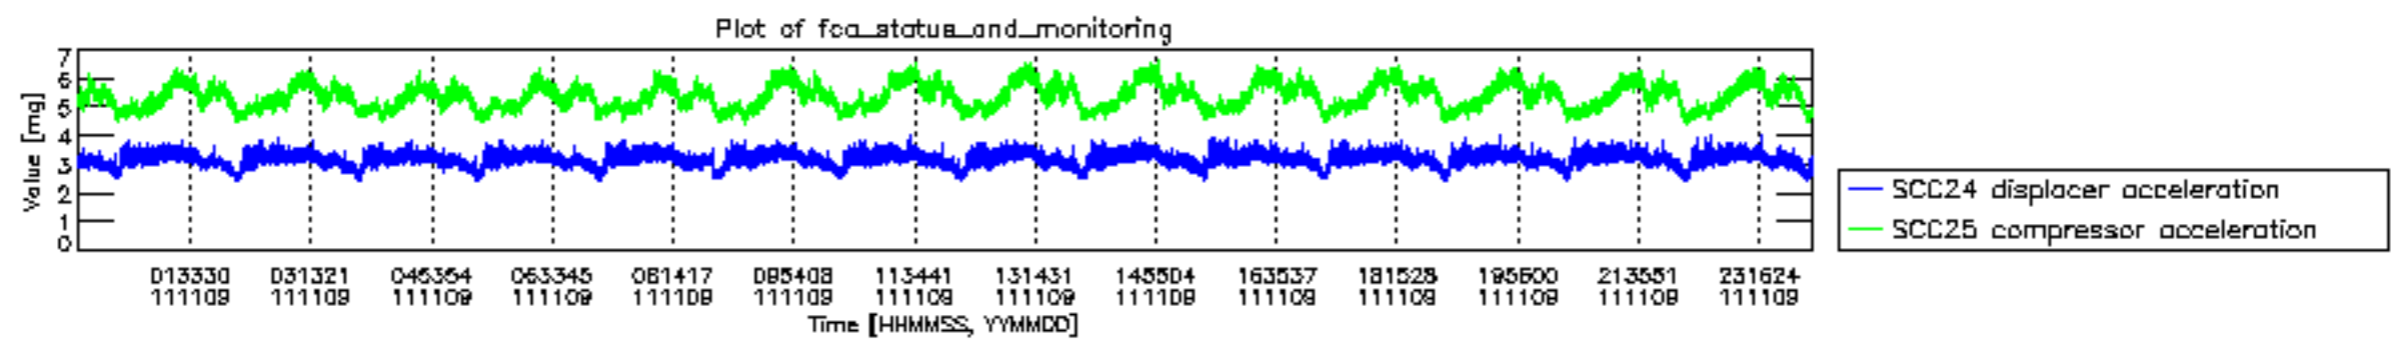

0.2 Instrument Operational Performance Parameters

The following plots give an overview of various instrument parameters for this day. The instrument parameters are part of the auxiliary data field within the source packets of the MIP_NL__0P product. The auxiliary data is normally included twice per interferogram. Note that only the first packet is currently included in monitoring.

mipas_daily_report_level0_KSPT_L0_4504_N_20111109_12.PNG

mipas_daily_report_level0_KSPT_L0_4504_N_20111109_13.PNG

MIPNLOP_MIPSOUPAC_aux_fields_igm_cal, channel statistics plot
 Colour indicates value.