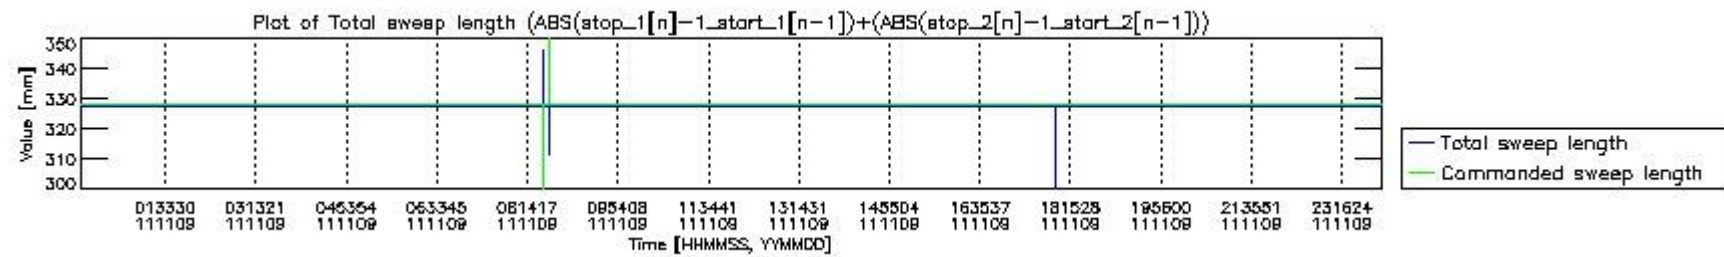

mipas_daily_report_level0_KSPT_L0_4504_N_20111109_6.PNG