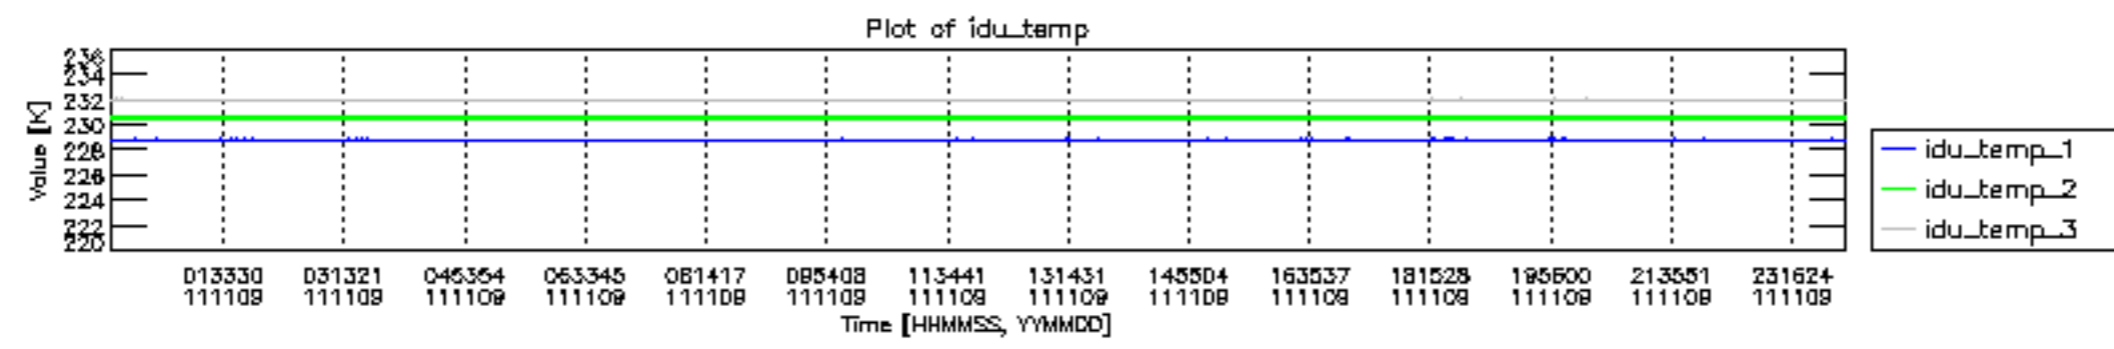

0.2 Instrument Operational Performance Parameters

The following plots give an overview of various instrument parameters for this day. The instrument parameters are part of the auxiliary data field within the source packets of the MIP_NL__0P product. The auxiliary data is normally included twice per interferogram. Note that only the first packet is currently included in monitoring.

mipas_daily_report_level0_KSPT_L0_4504_N_20111109_12.PNG

mipas_daily_report_level0_KSPT_L0_4504_N_20111109_13.PNG

MIPNLOP_MIPSOUPAC_aux_fields_igm_cal, channel statistics plot
 Colour indicates value.