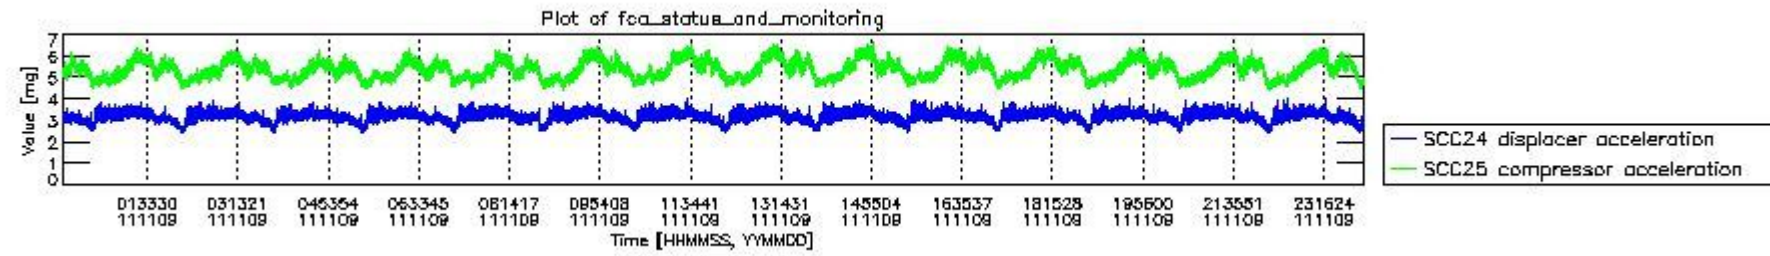

mipas_daily_report_level0_KSPT_L0_4504_N_20111109_10.PNG

The following table shows channel statistics for all channels for this day.

Channel	Min	Max	ADC
A1	-18513	19634	16bit
B1	-20839	17882	16bit
C1	-25728	25620	16bit
D1	-32768	32767	16bit
A2	-15996	19794	16bit
B2	-18862	18473	16bit
C2	-26786	26380	16bit
D2	-32768	32767	16bit