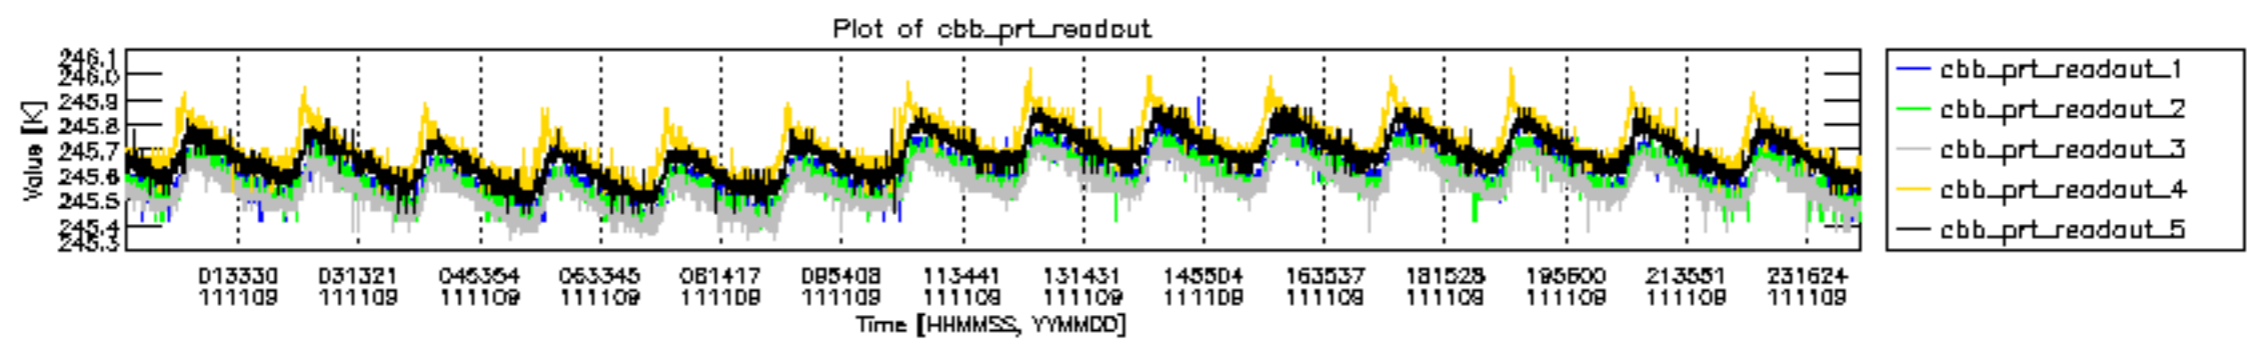

0.2 Instrument Operational Performance Parameters

The following plots give an overview of various instrument parameters for this day. The instrument parameters are part of the auxiliary data field within the source packets of the MIP_NL__0P product. The auxiliary data is normally included twice per interferogram. Note that only the first packet is currently included in monitoring.

mipas_daily_report_level0_KSPT_L0_4504_N_20111109_12.PNG

mipas_daily_report_level0_KSPT_L0_4504_N_20111109_13.PNG

MIPNLOP_MIPSOUPAC_aux_fields_igm_cal, channel statistics plot
 Colour indicates value.