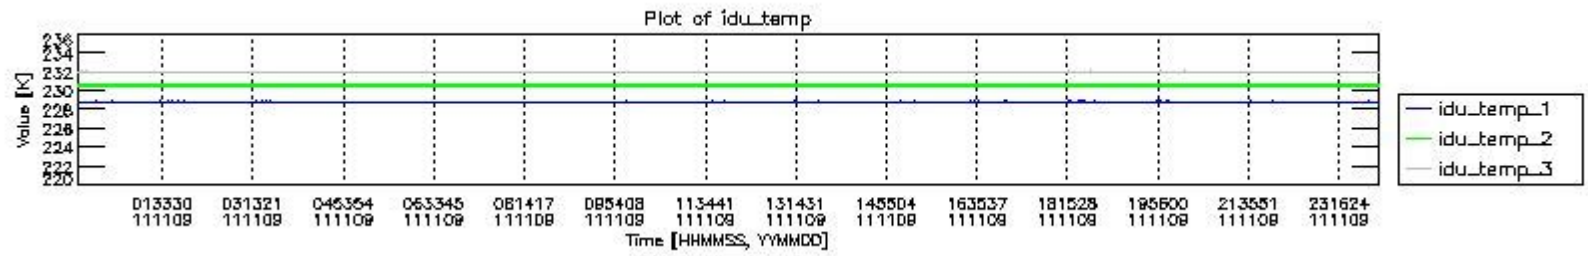

mipas_daily_report_level0_KSPT_L0_4504_N_20111109_2.PNG