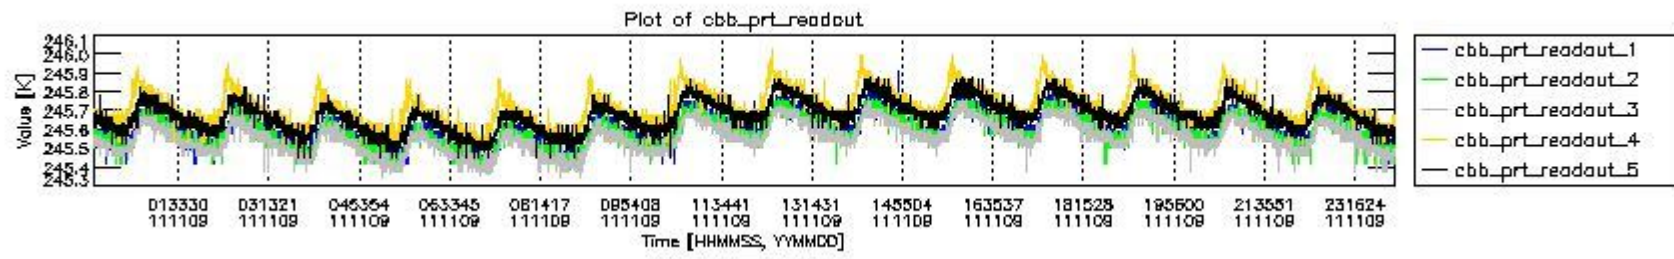

mipas_daily_report_level0_KSPT_L0_4504_N_20111109_9.PNG