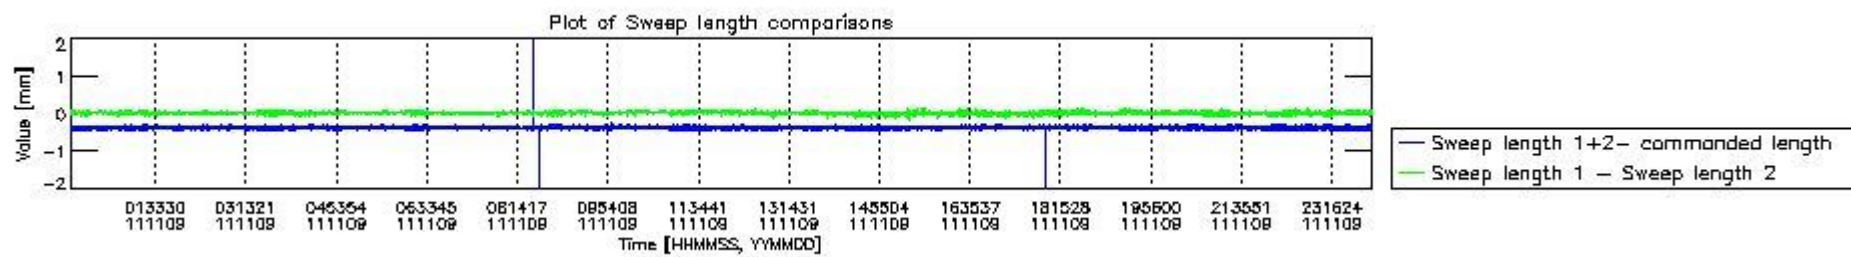

mipas_daily_report_level0_KSPT_L0_4504_N_20111109_8.PNG