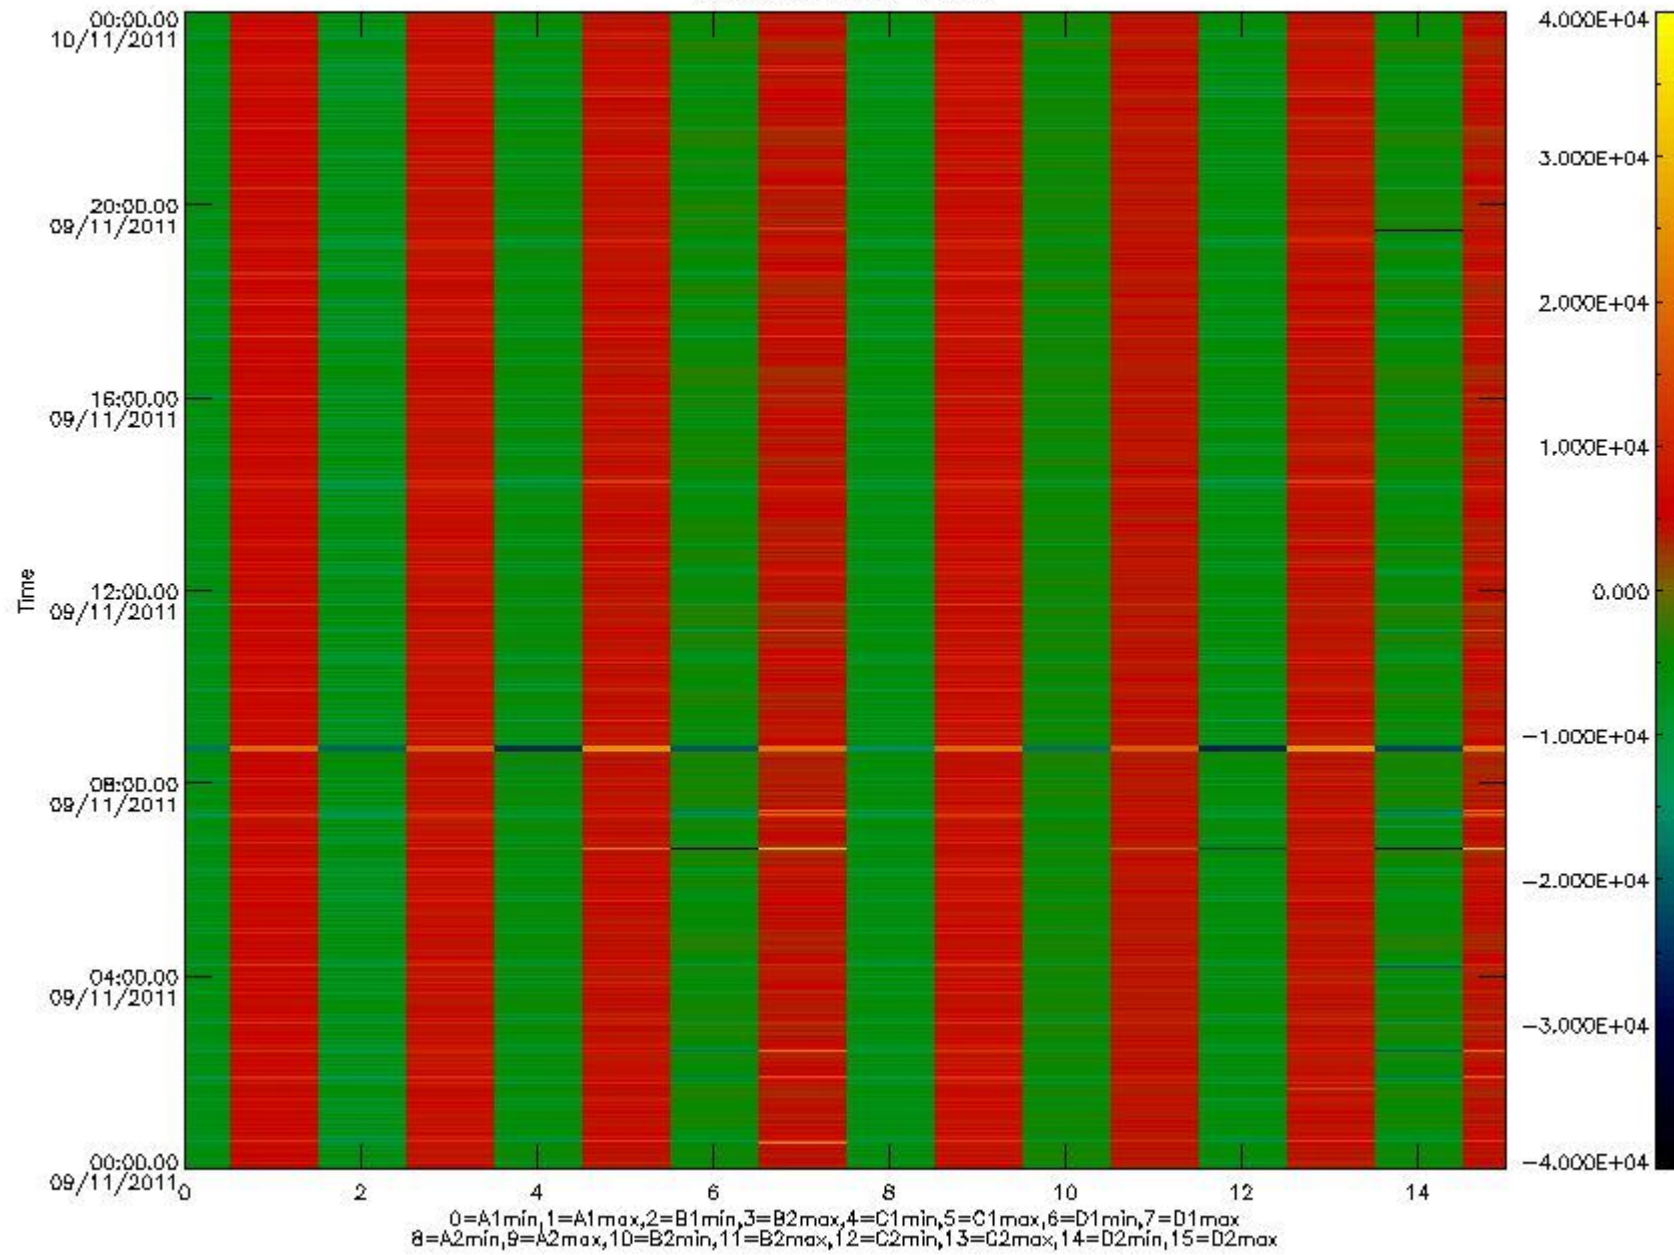

MIPNLOP_MIPSOUPAC_aux_fields_igm_cal, channel statistics plot
Colour indicates value.

mipas_daily_report_level0_KSPT_L0_4504_N_20111109_11.PNG

0.3 ADF monitoring

The use of ADFs is shown in two ways:

1. By means of two tables that can be used to find the ADF used for a specific product.
2. By means of plots that show changes in ADF using colours.

Number	ADF
0	AUX_CN0_AXVPDS20020123_121901_20020101_000000_20200101_000000
1	AUX_FPO_AXVPDS20111108_111531_20111107_185703_20111117_211043
2	AUX_FPO_AXVPDS20111109_112308_20111108_182018_20111118_203400

Number	Product name	#CN0	#FPO