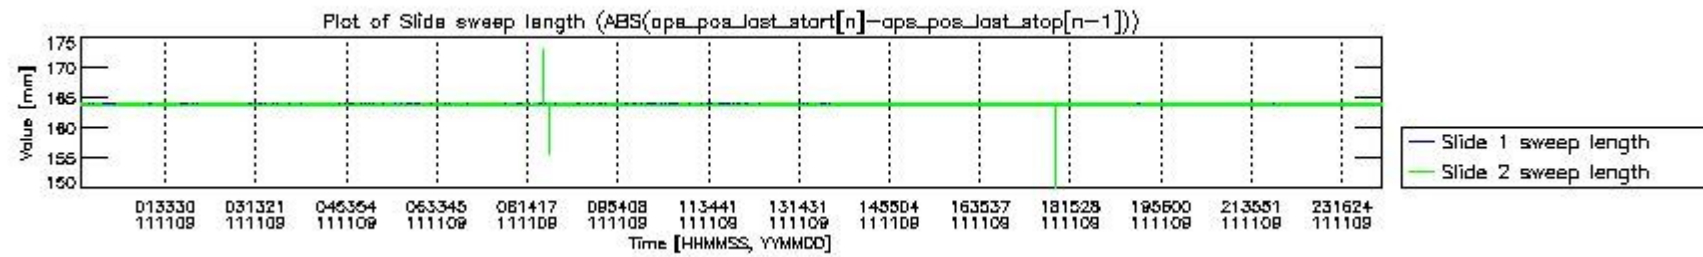

mipas_daily_report_level0_KSPT_L0_4504_N_20111109_7.PNG