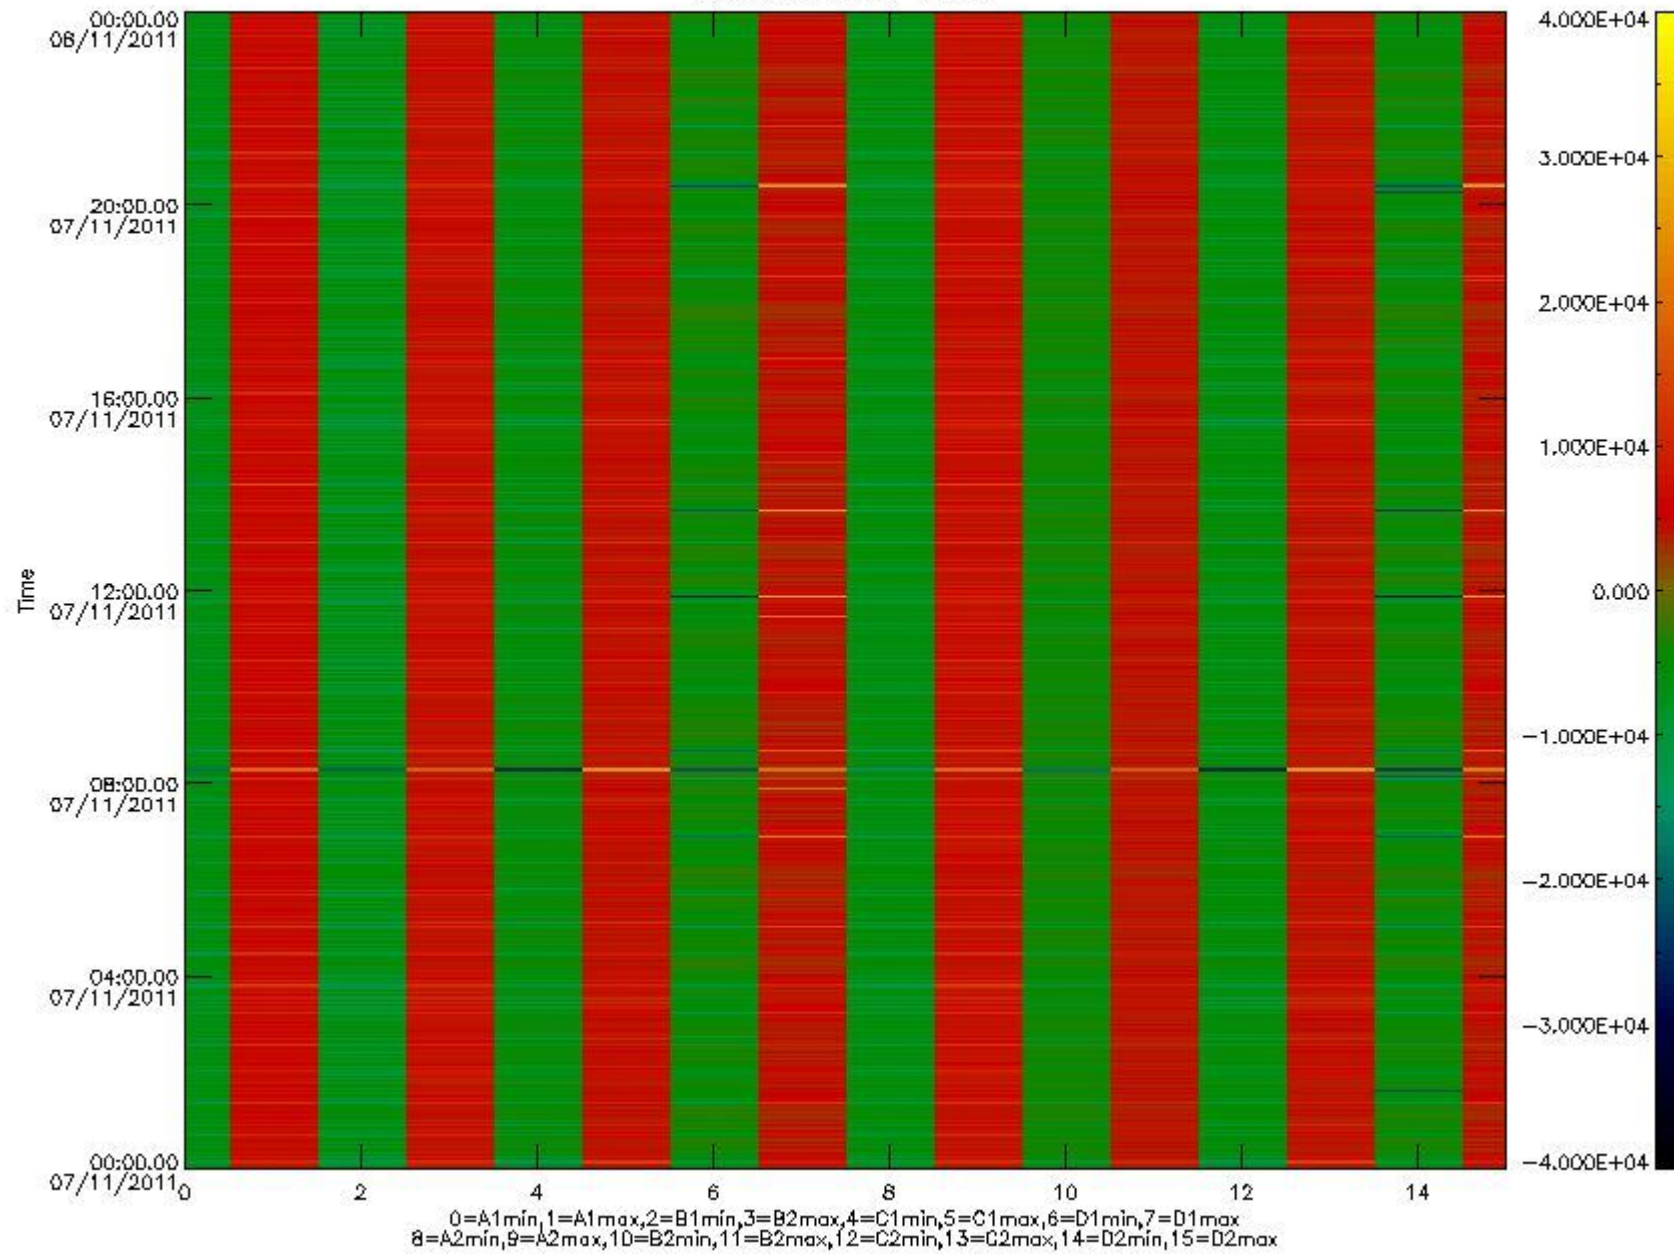

MIPNLOP_MIPSOUPAC_aux_fields_igm_cal, channel statistics plot
Colour indicates value.

mipas_daily_report_level0_KSPT_L0_4504_N_20111107_11.PNG

0.3 ADF monitoring

The use of ADFs is shown in two ways:

1. By means of two tables that can be used to find the ADF used for a specific product.
2. By means of plots that show changes in ADF using colours.

Number	ADF
0	AUX_CN0_AXVPDS20020123_121901_20020101_000000_20200101_000000
1	AUX_FPO_AXVPDS20111106_232114_20111106_193347_20111116_200714

Number	Product name	#CN0	#FPO
0	MIP_NL_0PNPDE20111107_002133_000059503108_00217_50662_9958.N1	0	1