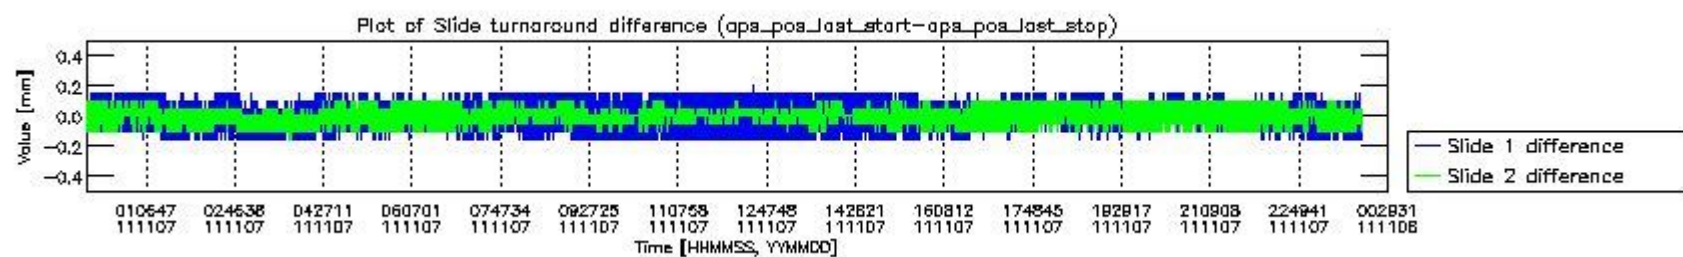

mipas_daily_report_level0_KSPT_L0_4504_N_20111107_5.PNG