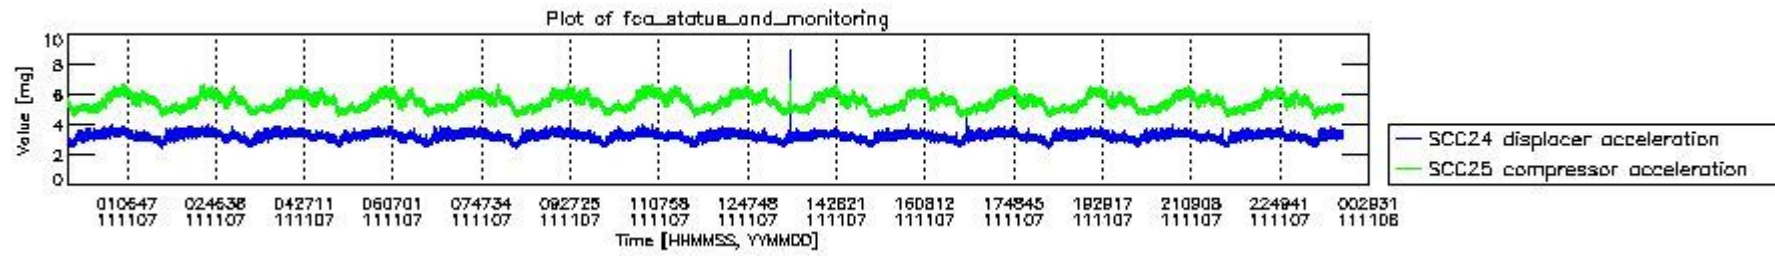

mipas_daily_report_level0_KSPT_L0_4504_N_20111107_10.PNG

The following table shows channel statistics for all channels for this day.

Channel	Min	Max	ADC
A1	-18503	19627	16bit
B1	-20823	17879	16bit
C1	-25724	25580	16bit
D1	-32768	32767	16bit
A2	-16002	19792	16bit
B2	-18842	18449	16bit
C2	-26771	26308	16bit
D2	-32768	32767	16bit