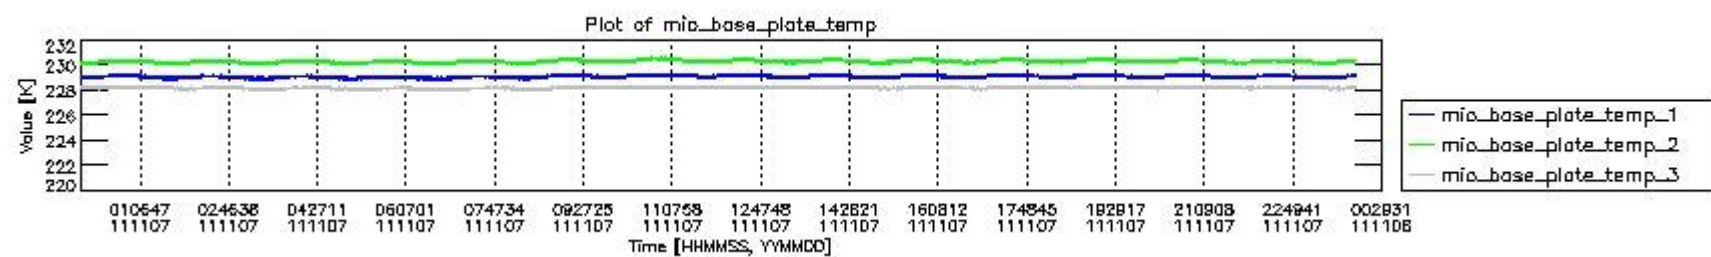

mipas_daily_report_level0_KSPT_L0_4504_N_20111107_1.PNG