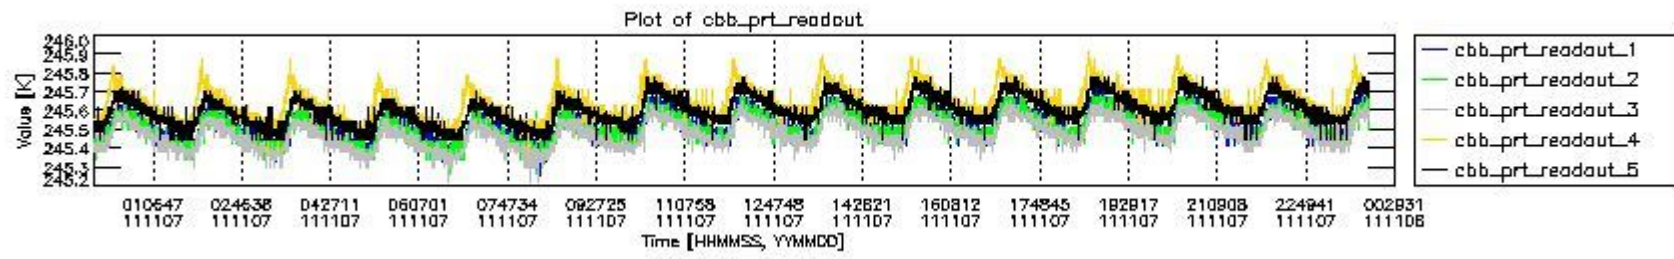

mipas_daily_report_level0_KSPT_L0_4504_N_20111107_9.PNG