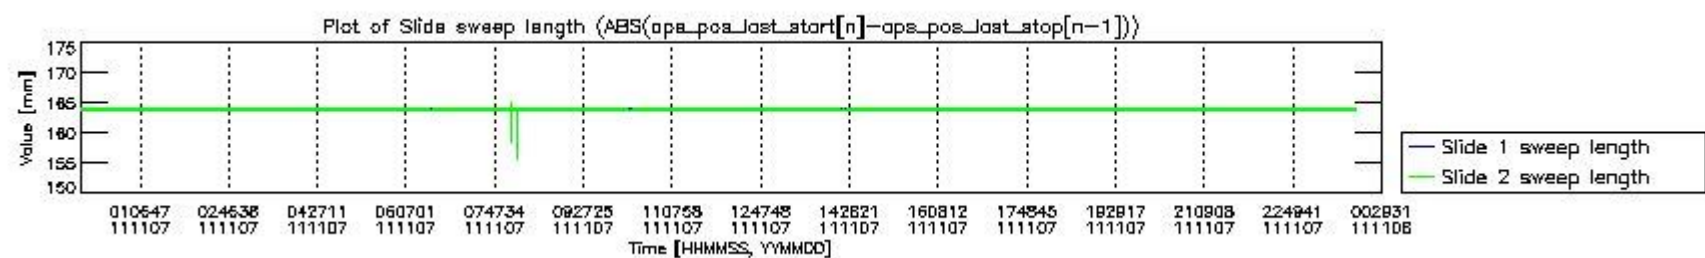

mipas_daily_report_level0_KSPT_L0_4504_N_20111107_7.PNG