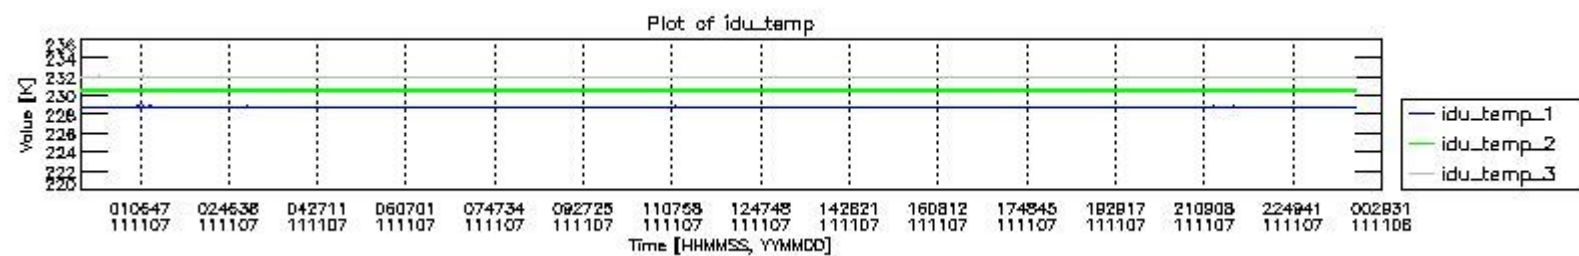

mipas_daily_report_level0_KSPT_L0_4504_N_20111107_2.PNG