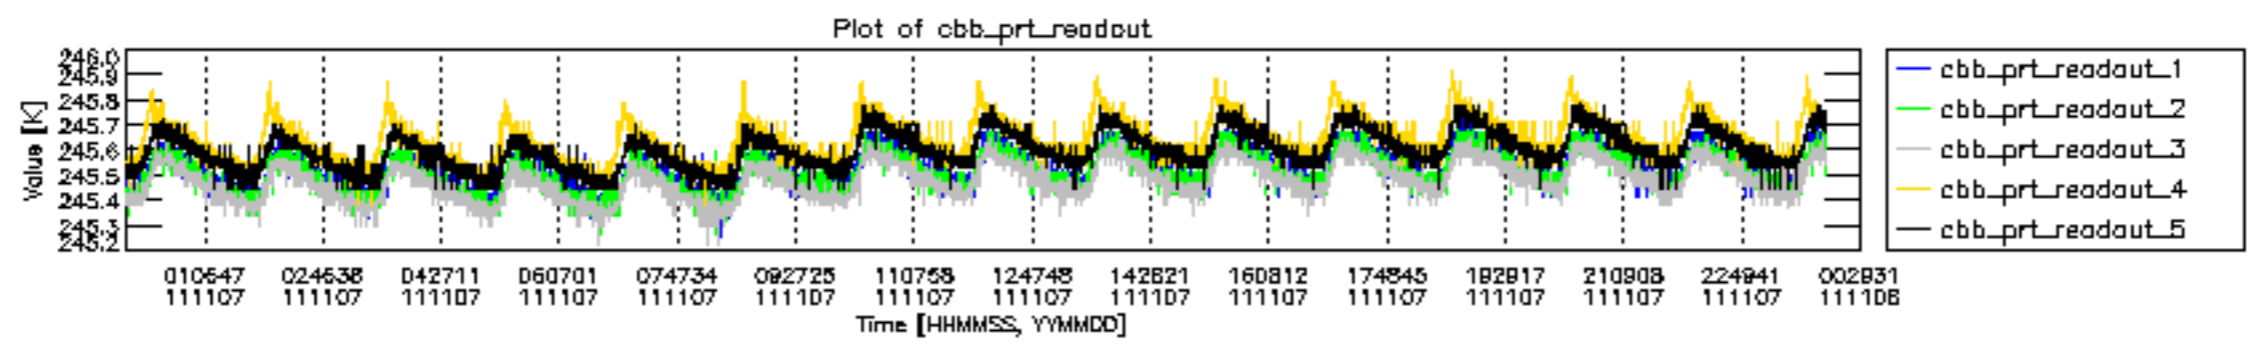

0.2 Instrument Operational Performance Parameters

The following plots give an overview of various instrument parameters for this day. The instrument parameters are part of the auxiliary data field within the source packets of the MIP_NL__0P product. The auxiliary data is normally included twice per interferogram. Note that only the first packet is currently included in monitoring.

mipas_daily_report_level0_KSPT_L0_4504_N_20111107_12.PNG

mipas_daily_report_level0_KSPT_L0_4504_N_20111107_13.PNG

MIPNLOP_MIPSOUPAC_aux_fields_igm_cal, channel statistics plot
 Colour indicates value.