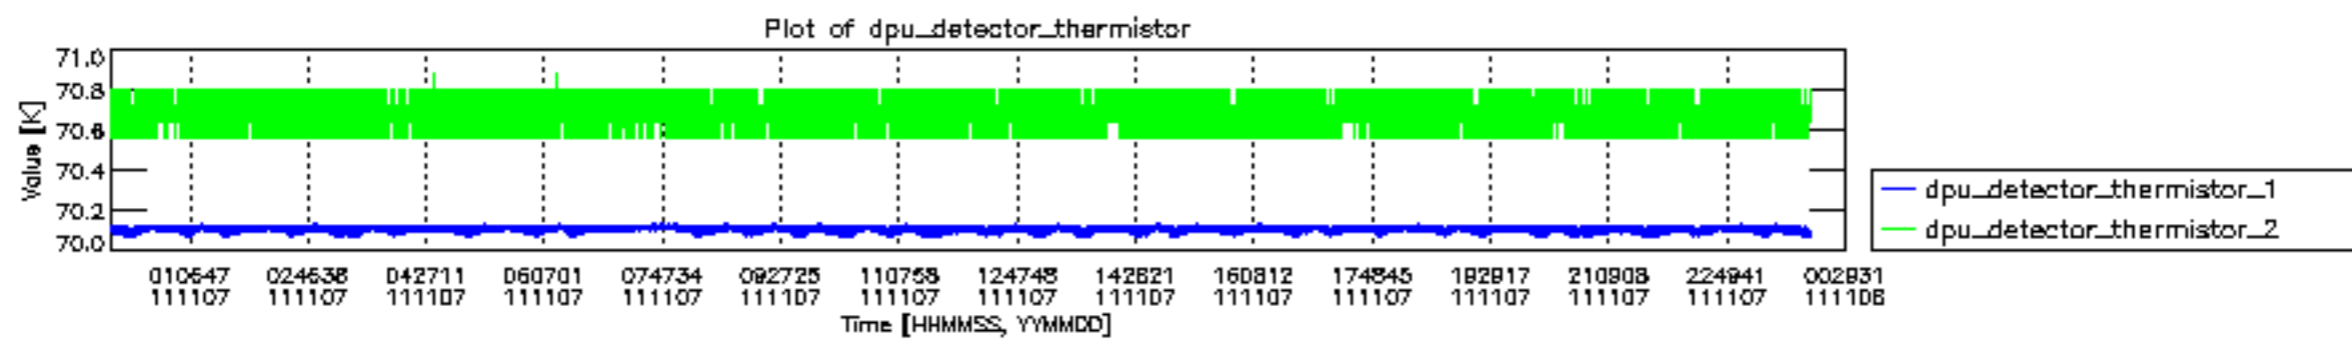

0.2 Instrument Operational Performance Parameters

The following plots give an overview of various instrument parameters for this day. The instrument parameters are part of the auxiliary data field within the source packets of the MIP_NL__0P product. The auxiliary data is normally included twice per interferogram. Note that only the first packet is currently included in monitoring.

mipas_daily_report_level0_KSPT_L0_4504_N_20111107_12.PNG

mipas_daily_report_level0_KSPT_L0_4504_N_20111107_13.PNG

MIPNLOP_MIPSOUPAC_aux_fields_igm_cal, channel statistics plot
 Colour indicates value.