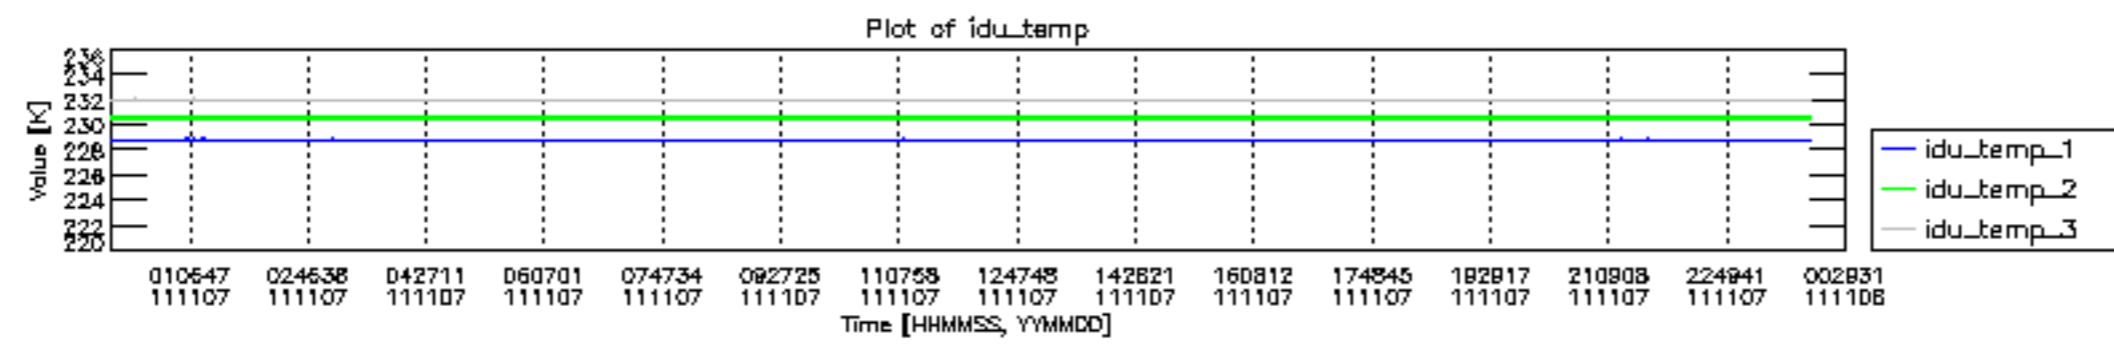

0.2 Instrument Operational Performance Parameters

The following plots give an overview of various instrument parameters for this day. The instrument parameters are part of the auxiliary data field within the source packets of the MIP_NL__0P product. The auxiliary data is normally included twice per interferogram. Note that only the first packet is currently included in monitoring.

mipas_daily_report_level0_KSPT_L0_4504_N_20111107_12.PNG

mipas_daily_report_level0_KSPT_L0_4504_N_20111107_13.PNG

MIPNLOP_MIPSOUPAC_aux_fields_igm_cal, channel statistics plot
 Colour indicates value.