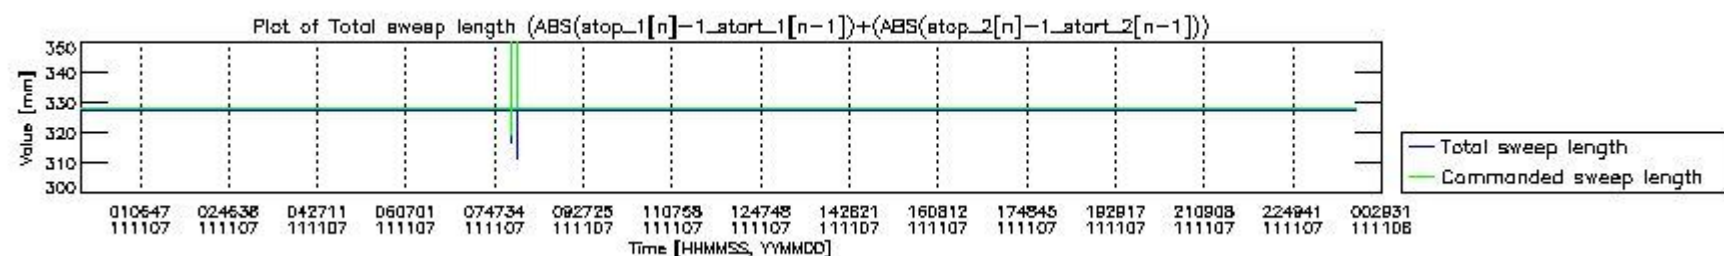

mipas_daily_report_level0_KSPT_L0_4504_N_20111107_6.PNG