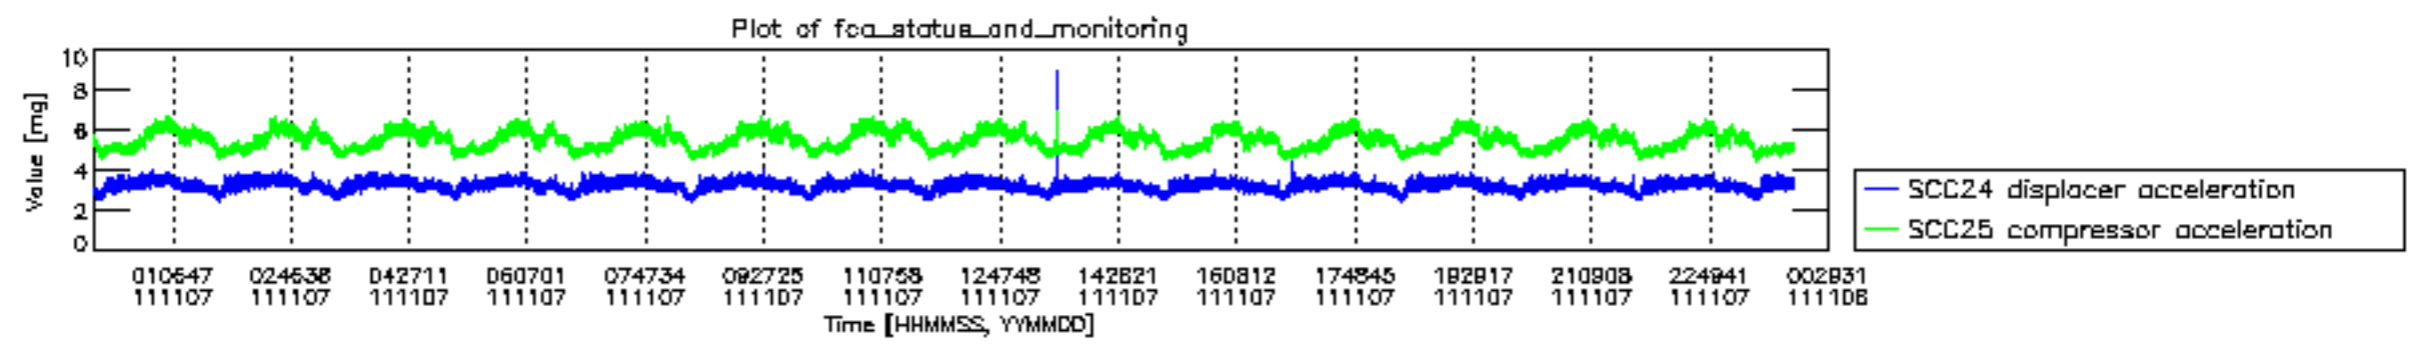

0.2 Instrument Operational Performance Parameters

The following plots give an overview of various instrument parameters for this day. The instrument parameters are part of the auxiliary data field within the source packets of the MIP_NL__0P product. The auxiliary data is normally included twice per interferogram. Note that only the first packet is currently included in monitoring.

mipas_daily_report_level0_KSPT_L0_4504_N_20111107_12.PNG

mipas_daily_report_level0_KSPT_L0_4504_N_20111107_13.PNG

MIPNLOP_MIPSOUPAC_aux_fields_igm_cal, channel statistics plot
 Colour indicates value.