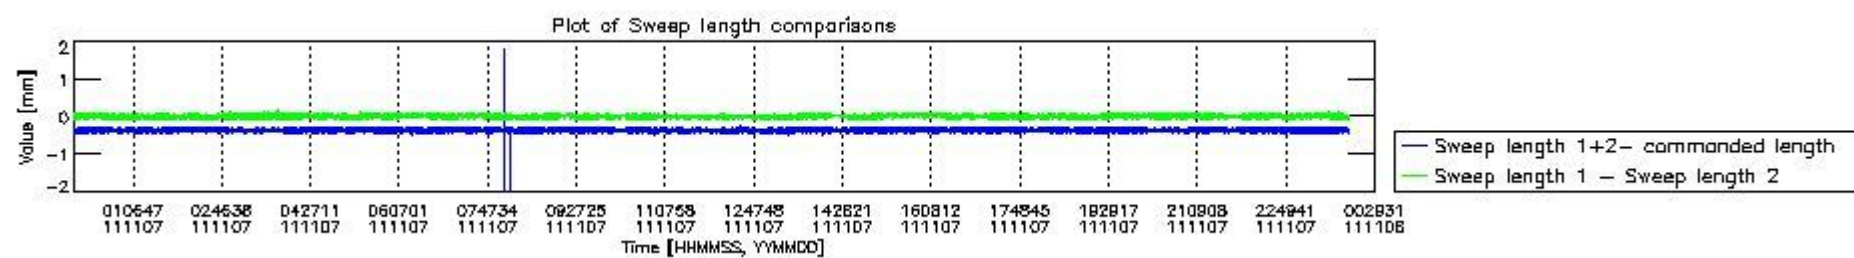

mipas_daily_report_level0_KSPT_L0_4504_N_20111107_8.PNG