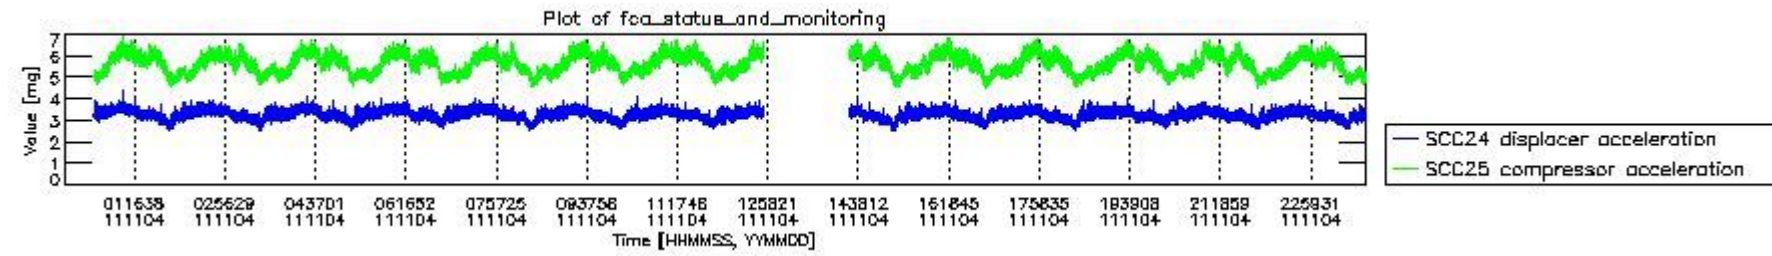

mipas_daily_report_level0_KSPT_L0_4504_N_20111104_10.PNG

The following table shows channel statistics for all channels for this day.

Channel	Min	Max	ADC
A1	-18555	19683	16bit
B1	-20892	17935	16bit
C1	-25874	25712	16bit
D1	-32768	32767	16bit
A2	-16039	19845	16bit
B2	-18892	18499	16bit
C2	-26873	26466	16bit
D2	-32768	32767	16bit