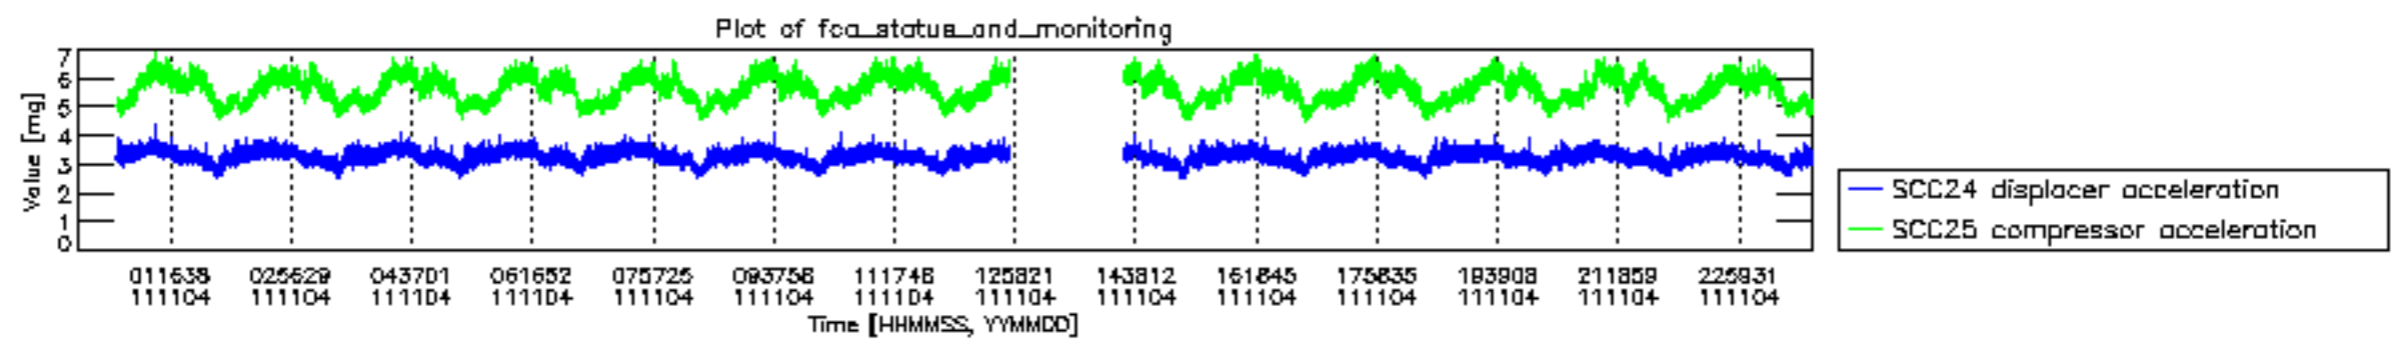

0.2 Instrument Operational Performance Parameters

The following plots give an overview of various instrument parameters for this day. The instrument parameters are part of the auxiliary data field within the source packets of the MIP_NL__0P product. The auxiliary data is normally included twice per interferogram. Note that only the first packet is currently included in monitoring.

mipas_daily_report_level0_KSPT_L0_4504_N_20111104_12.PNG

mipas_daily_report_level0_KSPT_L0_4504_N_20111104_13.PNG

MIPNLOP_MIPSOUPAC_aux_fields_igm_cal, channel statistics plot
 Colour indicates value.