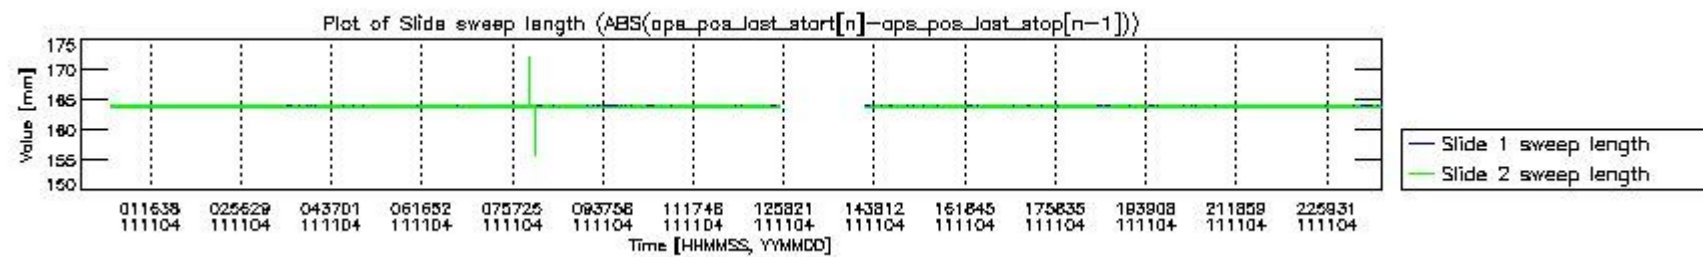

mipas_daily_report_level0_KSPT_L0_4504_N_20111104_7.PNG