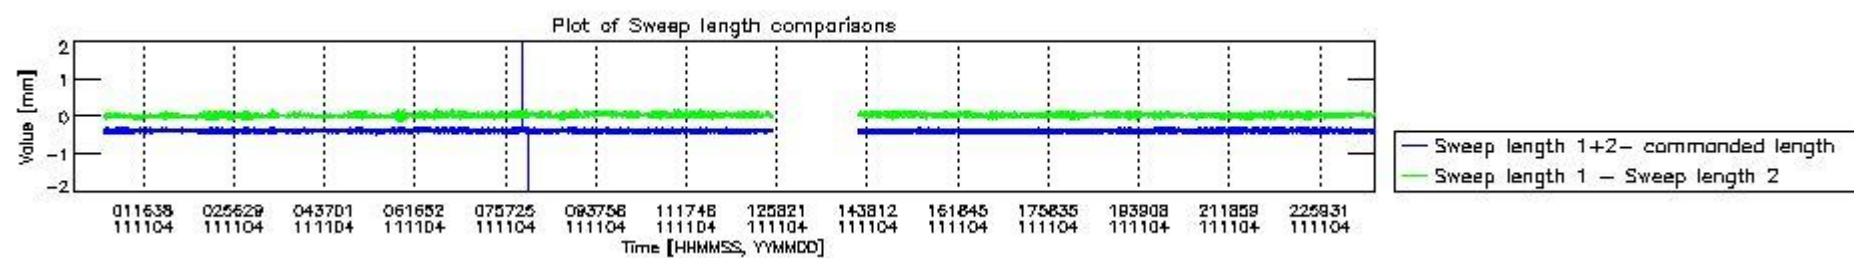

mipas_daily_report_level0_KSPT_L0_4504_N_20111104_8.PNG