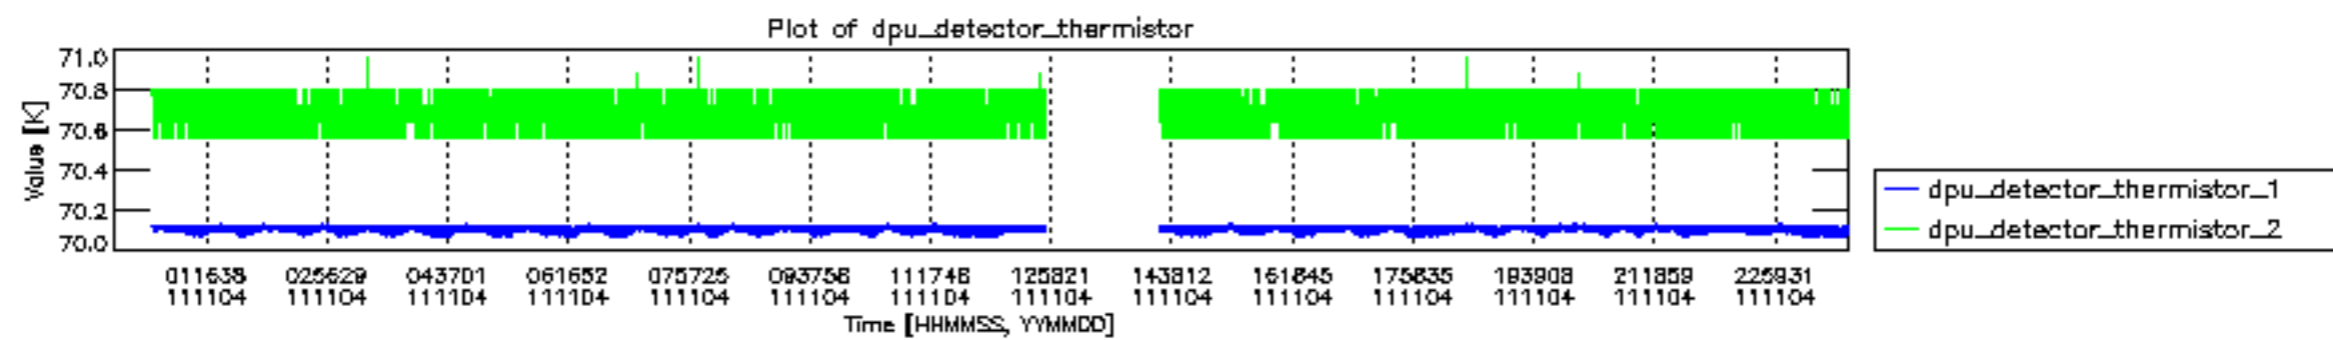

0.2 Instrument Operational Performance Parameters

The following plots give an overview of various instrument parameters for this day. The instrument parameters are part of the auxiliary data field within the source packets of the MIP_NL__0P product. The auxiliary data is normally included twice per interferogram. Note that only the first packet is currently included in monitoring.

mipas_daily_report_level0_KSPT_L0_4504_N_20111104_12.PNG

mipas_daily_report_level0_KSPT_L0_4504_N_20111104_13.PNG

MIPNLOP_MIPSOUPAC_aux_fields_igm_cal, channel statistics plot
 Colour indicates value.