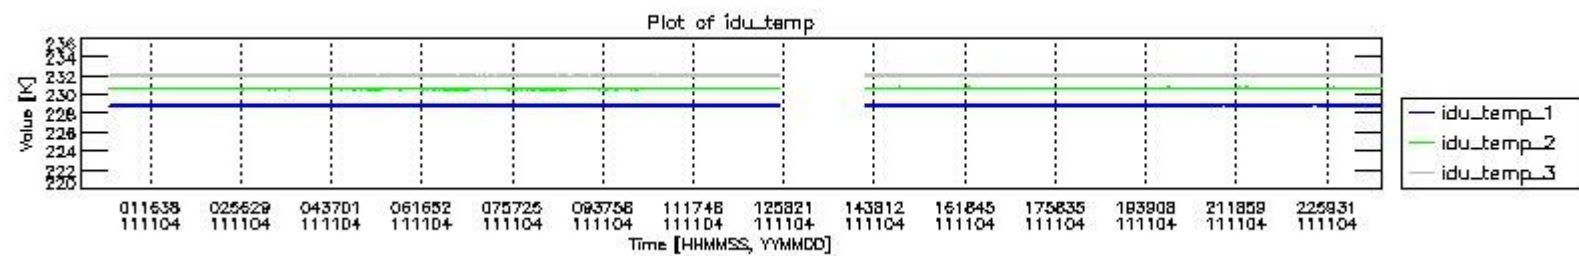

mipas_daily_report_level0_KSPT_L0_4504_N_20111104_2.PNG