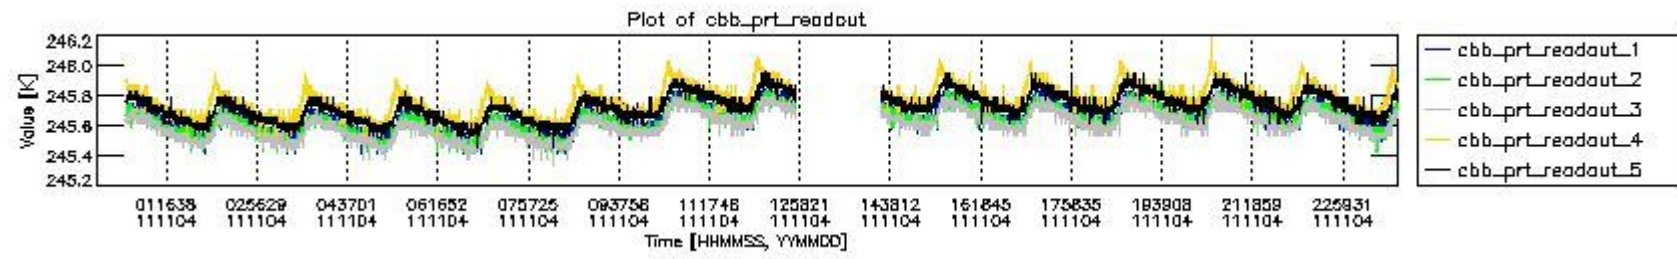

mipas_daily_report_level0_KSPT_L0_4504_N_20111104_9.PNG