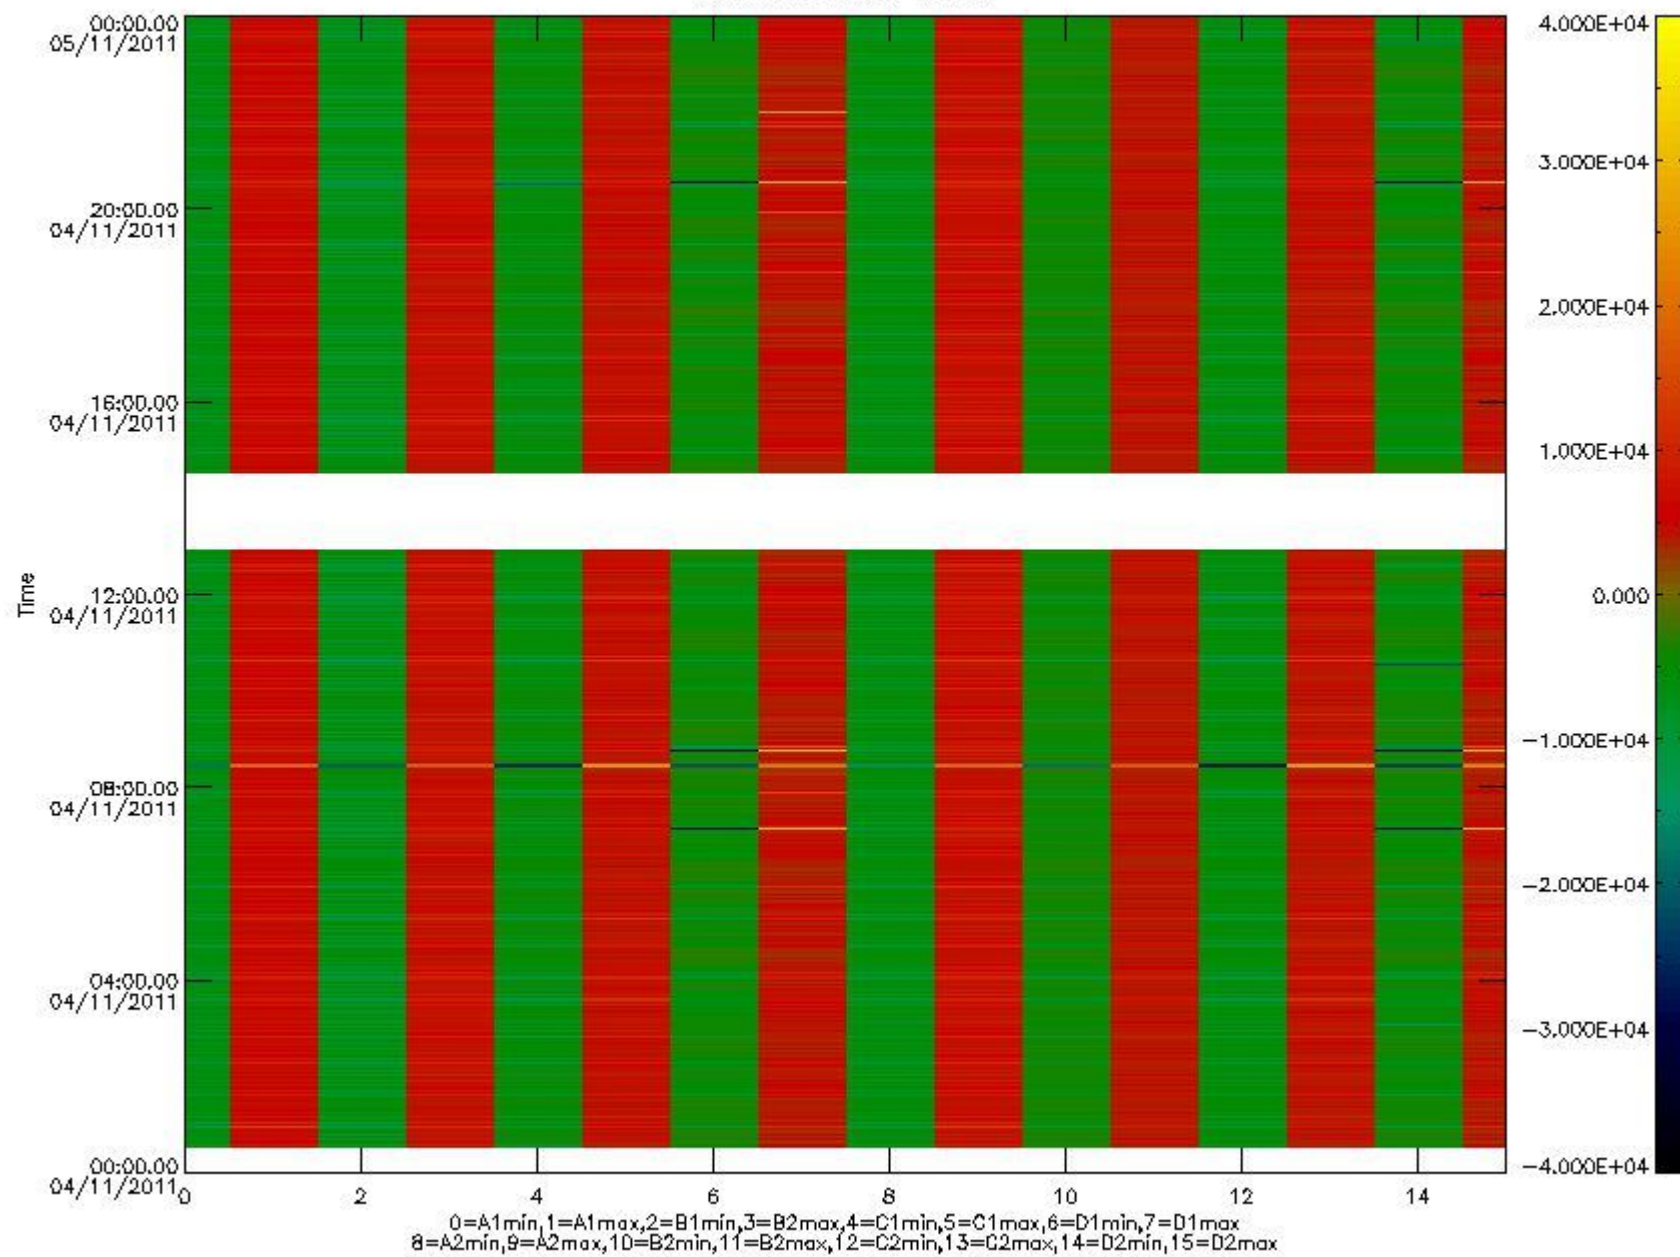

MIPNL0P_MIPSOUPAC_aux_fields_igm_cal, channel statistics plot
Colour indicates value.

mipas_daily_report_level0_KSPT_L0_4504_N_20111104_11.PNG

0.3 ADF monitoring

The use of ADFs is shown in two ways:

1. By means of two tables that can be used to find the ADF used for a specific product.
2. By means of plots that show changes in ADF using colours.

Number	ADF
0	AUX_CN0_AXVPDS20020123_121901_20020101_000000_20200101_000000
1	AUX_FPO_AXVPDS20111103_231543_20111103_194347_20111113_201715

Number	Product name	#CN0	#FPO
0	MIP_NL_0PNPDE20111104_003205_000059683108_00174_50619_9937.N1	0	1