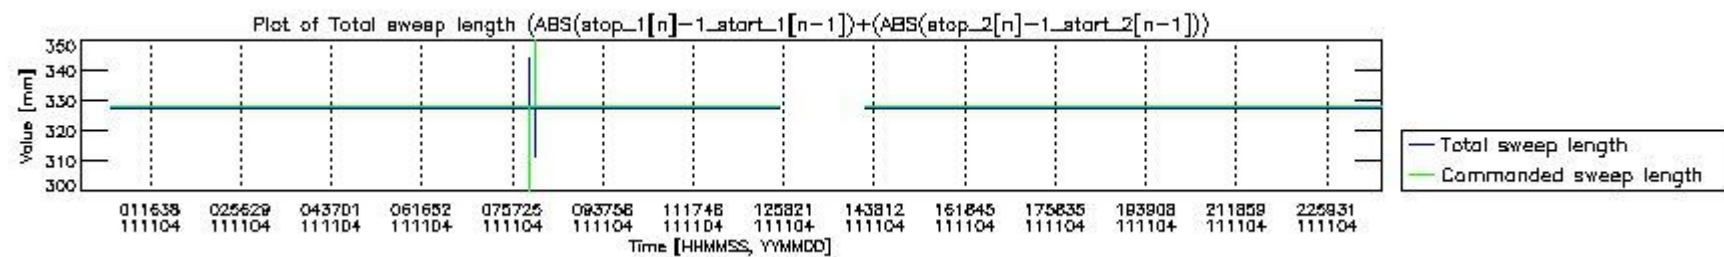

mipas_daily_report_level0_KSPT_L0_4504_N_20111104_6.PNG