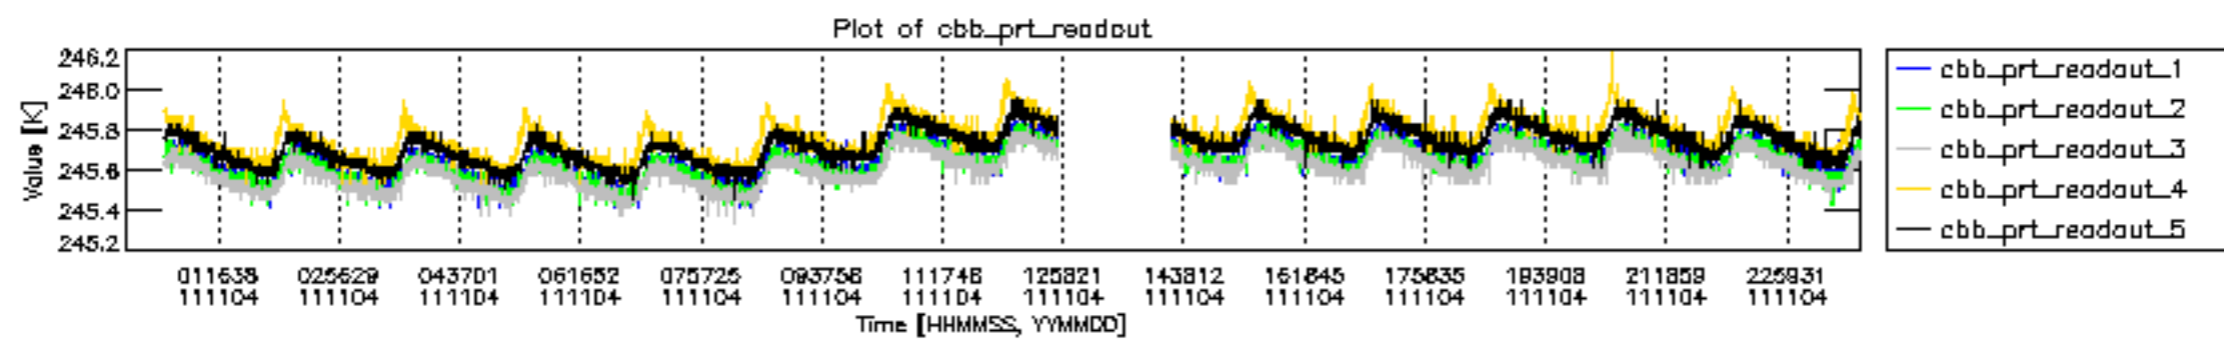

0.2 Instrument Operational Performance Parameters

The following plots give an overview of various instrument parameters for this day. The instrument parameters are part of the auxiliary data field within the source packets of the MIP_NL__0P product. The auxiliary data is normally included twice per interferogram. Note that only the first packet is currently included in monitoring.

mipas_daily_report_level0_KSPT_L0_4504_N_20111104_12.PNG

mipas_daily_report_level0_KSPT_L0_4504_N_20111104_13.PNG

MIPNLOP_MIPSOUPAC_aux_fields_igm_cal, channel statistics plot
 Colour indicates value.