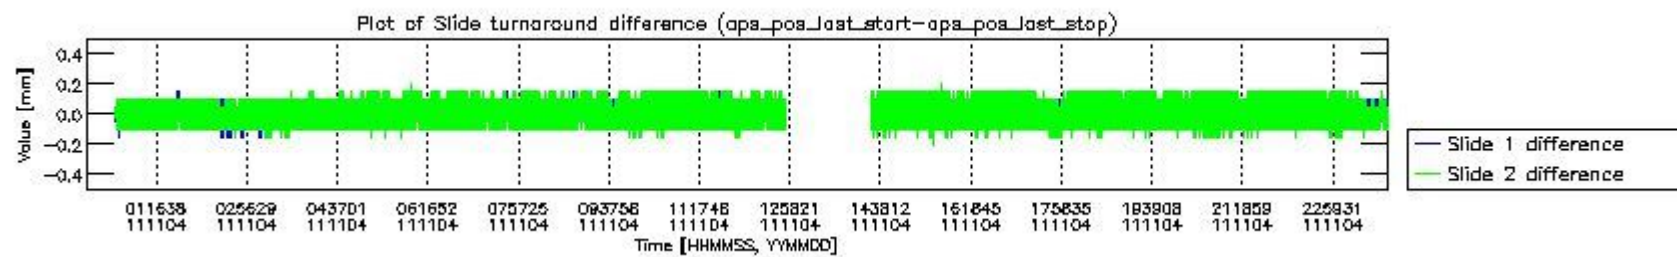

mipas_daily_report_level0_KSPT_L0_4504_N_20111104_5.PNG