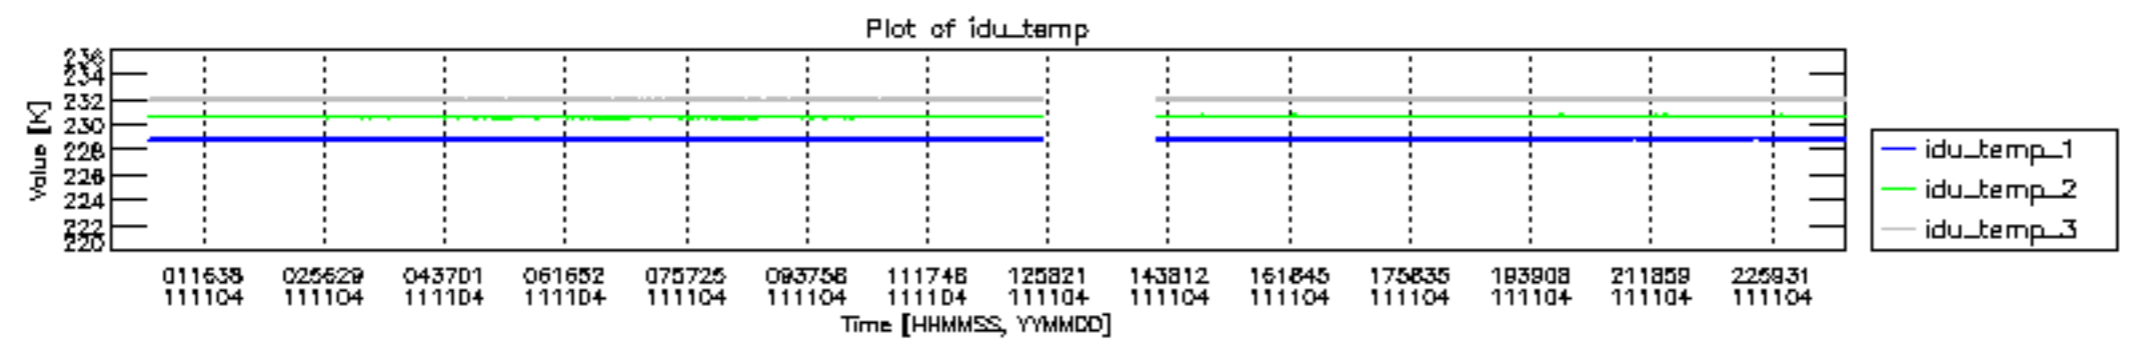

0.2 Instrument Operational Performance Parameters

The following plots give an overview of various instrument parameters for this day. The instrument parameters are part of the auxiliary data field within the source packets of the MIP_NL__0P product. The auxiliary data is normally included twice per interferogram. Note that only the first packet is currently included in monitoring.

mipas_daily_report_level0_KSPT_L0_4504_N_20111104_12.PNG

mipas_daily_report_level0_KSPT_L0_4504_N_20111104_13.PNG

MIPNLOP_MIPSOUPAC_aux_fields_igm_cal, channel statistics plot
 Colour indicates value.