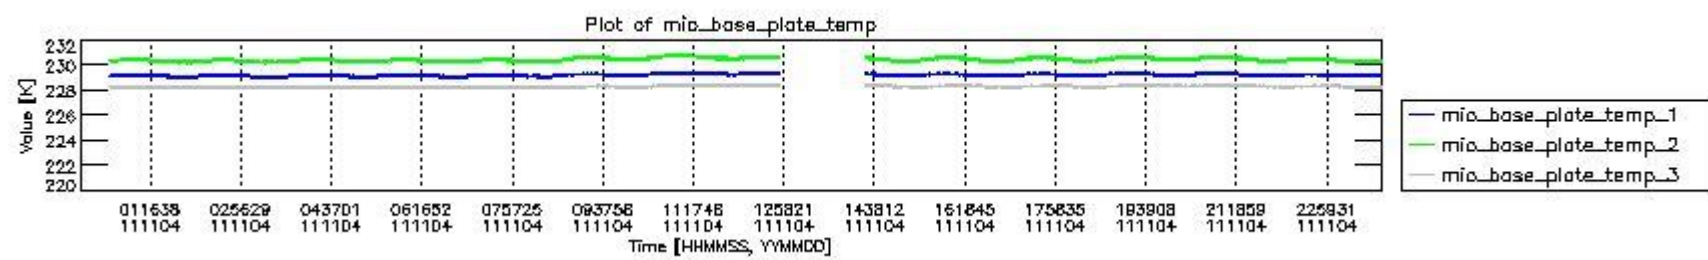

mipas_daily_report_level0_KSPT_L0_4504_N_20111104_1.PNG