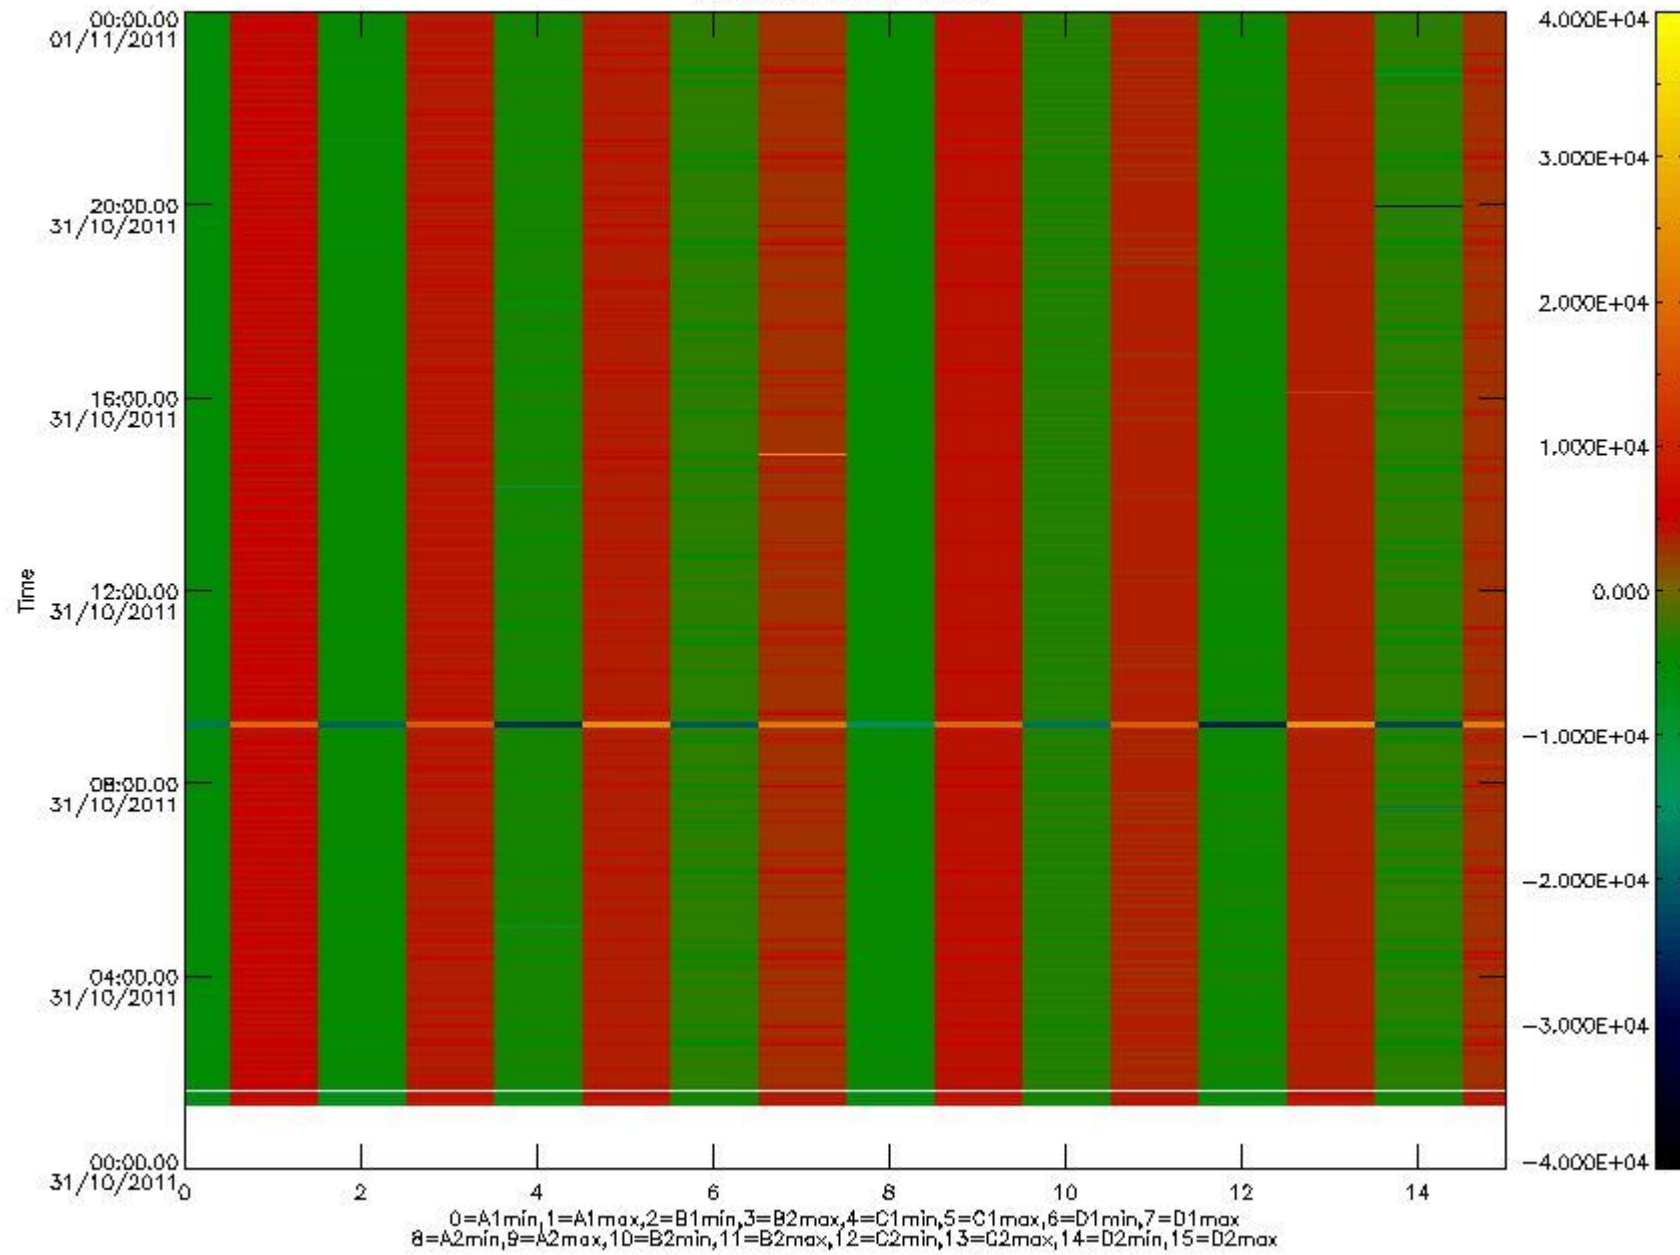

MIPNLOP_MIPSOUPAC_aux_fields_igm_cal, channel statistics plot
Colour indicates value.

mipas_daily_report_level0_KSPT_L0_4504_N_20111031_11.PNG

0.3 ADF monitoring

The use of ADFs is shown in two ways:

1. By means of two tables that can be used to find the ADF used for a specific product.
2. By means of plots that show changes in ADF using colours.

Number	ADF
0	AUX_CN0_AXVPDS20020123_121901_20020101_000000_20200101_000000
1	AUX_FPO_AXVPDS20111030_111516_20111029_192702_20111108_200032
2	AUX_FPO_AXVPDS20111031_113259_20111030_185018_20111109_210402
3	AUX_FPO_AXVPDS20111031_233258_20111031_195347_20111110_202717