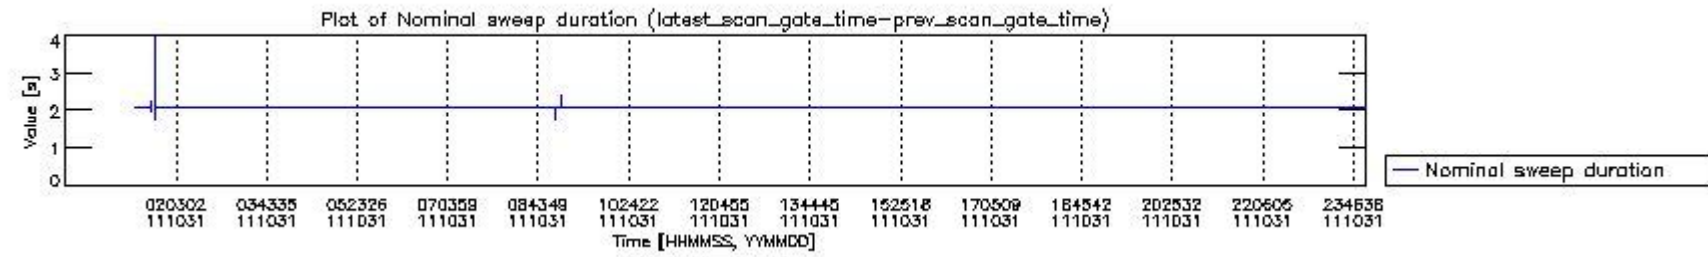

mipas_daily_report_level0_KSPT_L0_4504_N_20111031_4.PNG