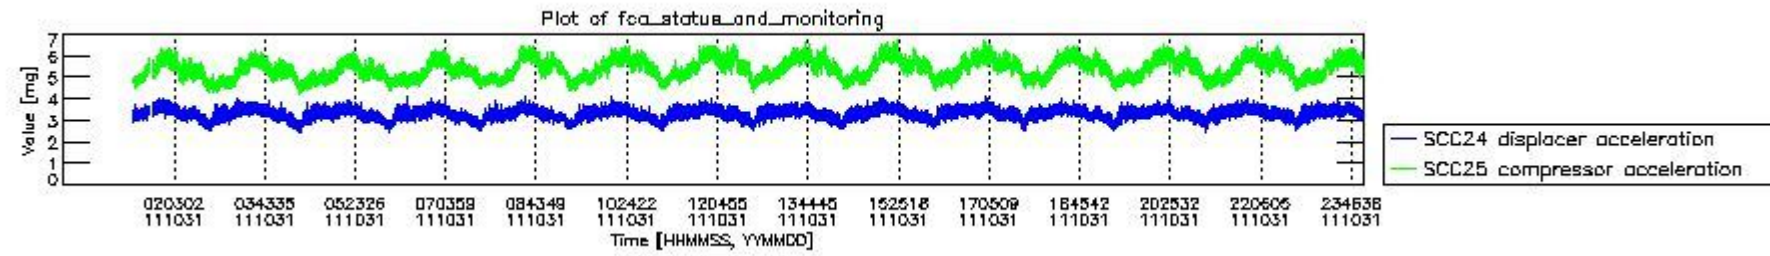

mipas_daily_report_level0_KSPT_L0_4504_N_20111031_10.PNG

The following table shows channel statistics for all channels for this day.

Channel	Min	Max	ADC
A1	-18537	19666	16bit
B1	-20805	17859	16bit
C1	-25698	25638	16bit
D1	-21586	32767	16bit
A2	-16015	19798	16bit
B2	-18811	18444	16bit
C2	-26752	26424	16bit
D2	-32768	23573	16bit