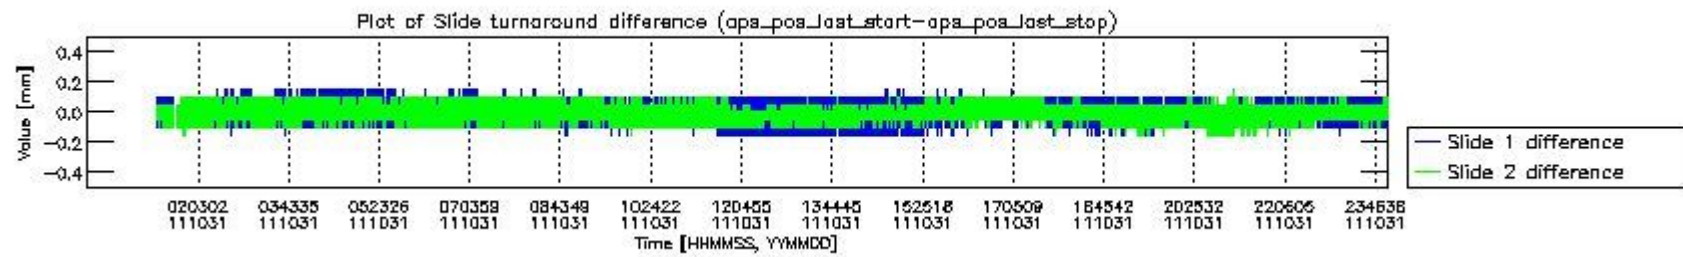

mipas_daily_report_level0_KSPT_L0_4504_N_20111031_5.PNG