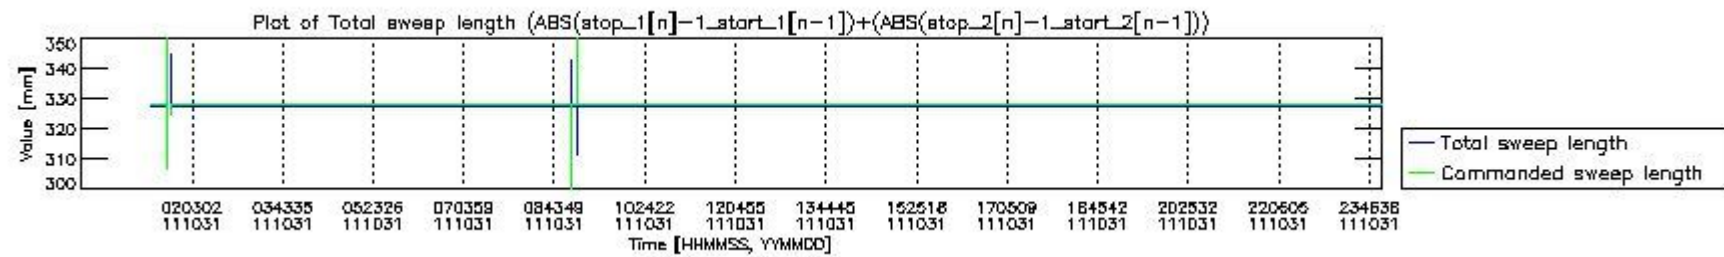

mipas_daily_report_level0_KSPT_L0_4504_N_20111031_6.PNG