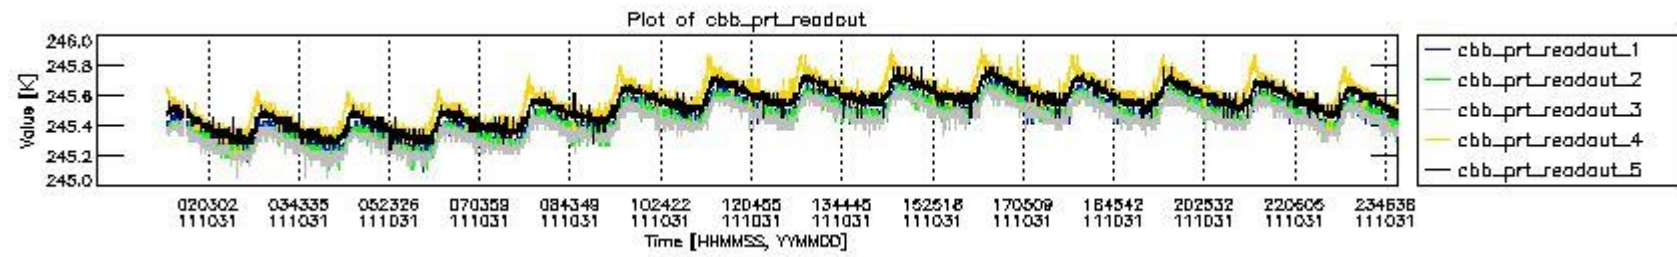

mipas_daily_report_level0_KSPT_L0_4504_N_20111031_9.PNG