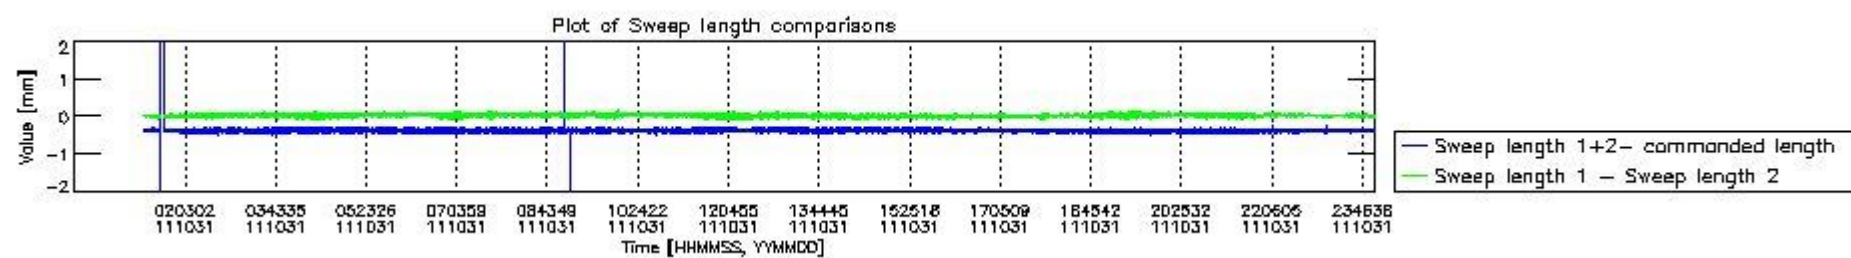

mipas_daily_report_level0_KSPT_L0_4504_N_20111031_8.PNG