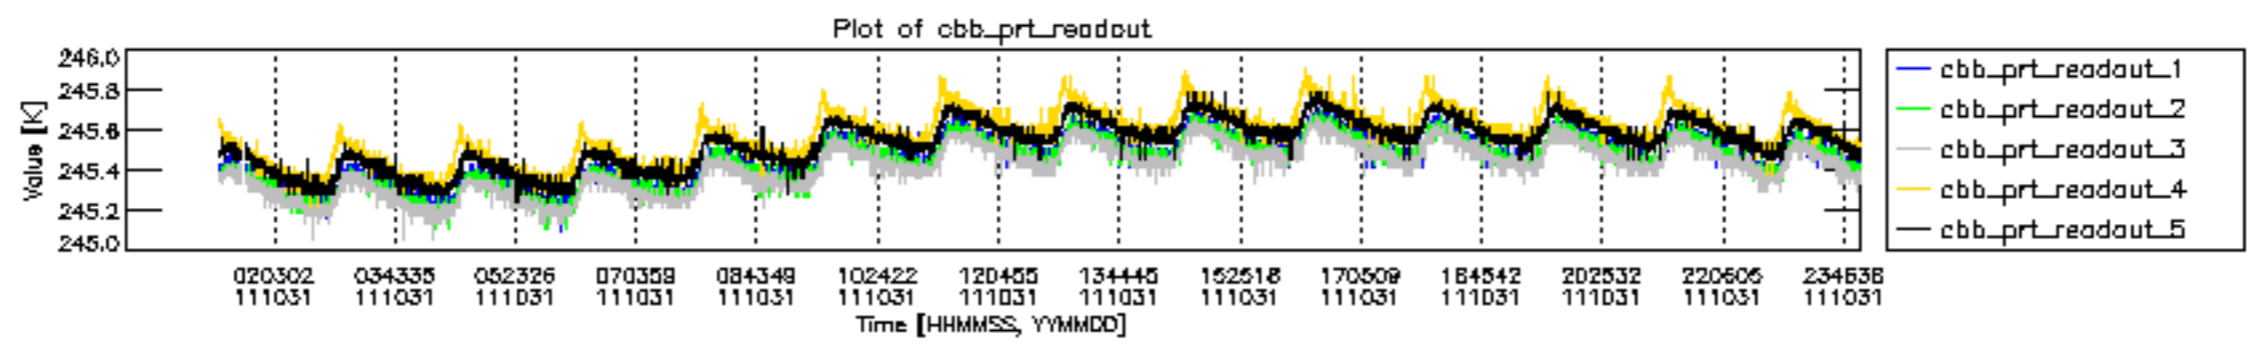

0.2 Instrument Operational Performance Parameters

The following plots give an overview of various instrument parameters for this day. The instrument parameters are part of the auxiliary data field within the source packets of the MIP_NL__0P product. The auxiliary data is normally included twice per interferogram. Note that only the first packet is currently included in monitoring.

mipas_daily_report_level0_KSPT_L0_4504_N_20111031_12.PNG

mipas_daily_report_level0_KSPT_L0_4504_N_20111031_13.PNG

MIPNLOP_MIPSOUPAC_aux_fields_igm_cal, channel statistics plot
 Colour indicates value.