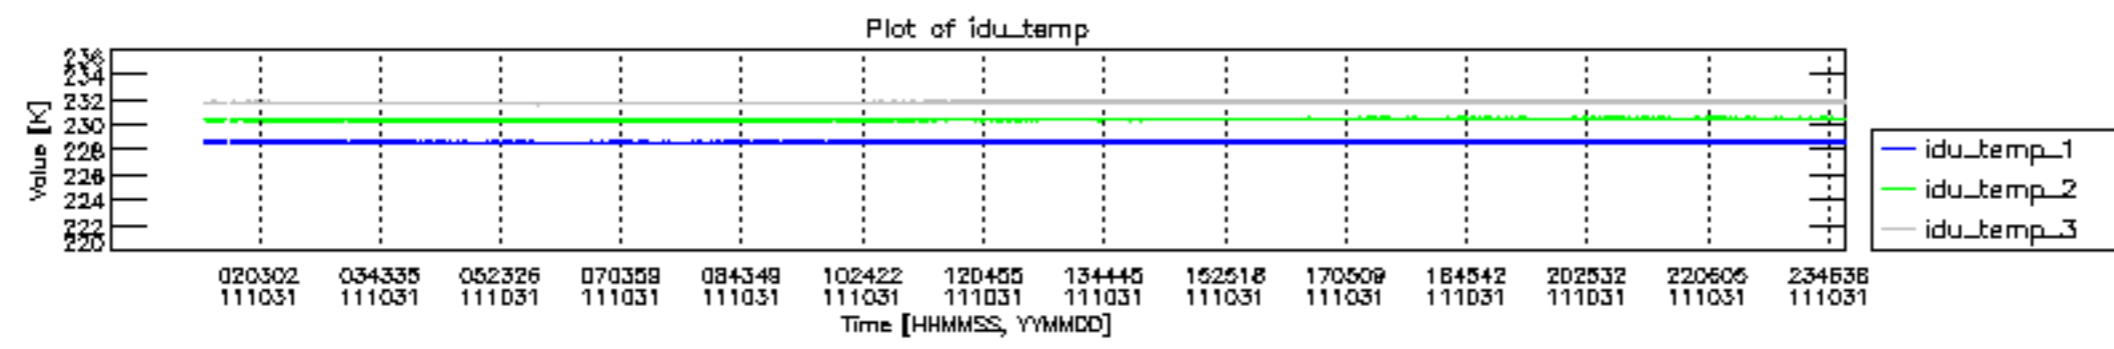

0.2 Instrument Operational Performance Parameters

The following plots give an overview of various instrument parameters for this day. The instrument parameters are part of the auxiliary data field within the source packets of the MIP_NL__0P product. The auxiliary data is normally included twice per interferogram. Note that only the first packet is currently included in monitoring.

mipas_daily_report_level0_KSPT_L0_4504_N_20111031_12.PNG

mipas_daily_report_level0_KSPT_L0_4504_N_20111031_13.PNG

MIPNLOP_MIPSOUPAC_aux_fields_igm_cal, channel statistics plot
 Colour indicates value.