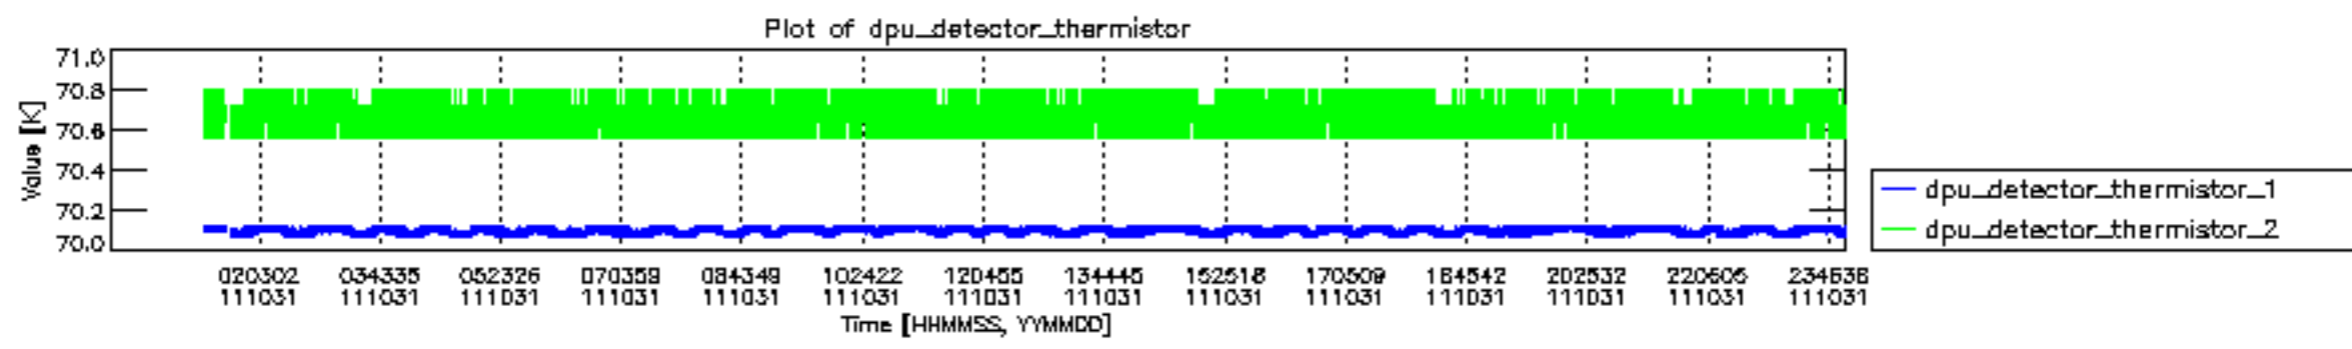

0.2 Instrument Operational Performance Parameters

The following plots give an overview of various instrument parameters for this day. The instrument parameters are part of the auxiliary data field within the source packets of the MIP_NL__0P product. The auxiliary data is normally included twice per interferogram. Note that only the first packet is currently included in monitoring.

mipas_daily_report_level0_KSPT_L0_4504_N_20111031_12.PNG

mipas_daily_report_level0_KSPT_L0_4504_N_20111031_13.PNG

MIPNLOP_MIPSOUPAC_aux_fields_igm_cal, channel statistics plot
 Colour indicates value.