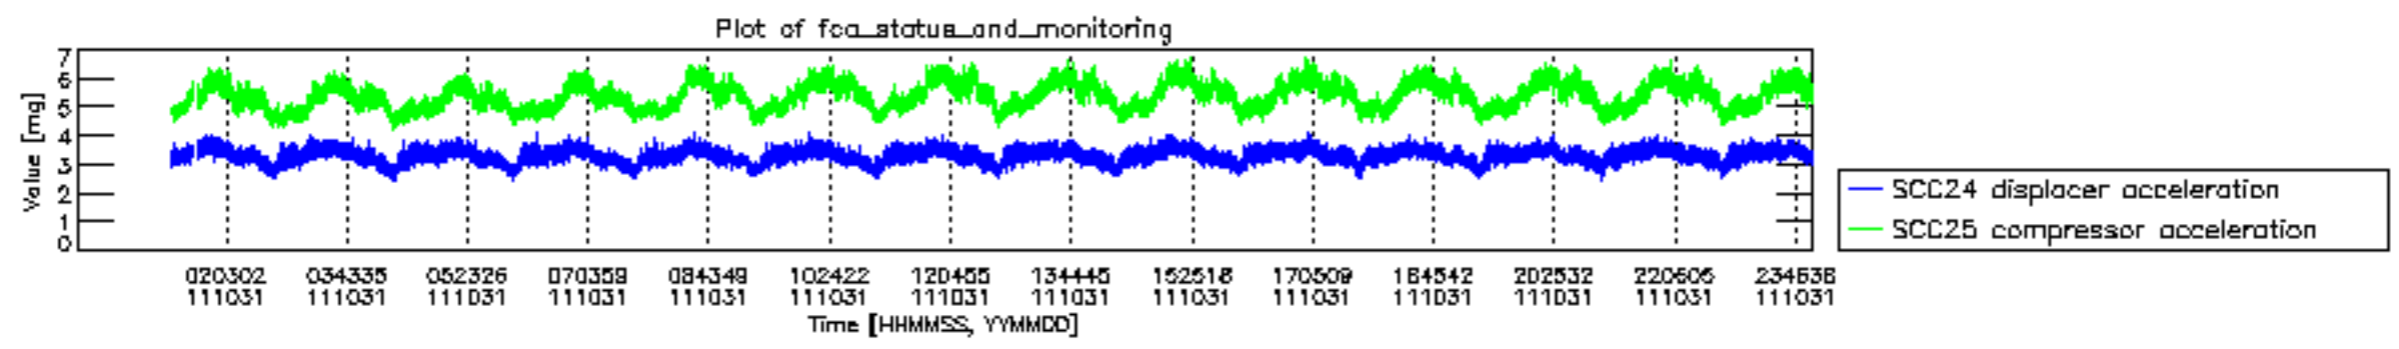

0.2 Instrument Operational Performance Parameters

The following plots give an overview of various instrument parameters for this day. The instrument parameters are part of the auxiliary data field within the source packets of the MIP_NL__0P product. The auxiliary data is normally included twice per interferogram. Note that only the first packet is currently included in monitoring.

mipas_daily_report_level0_KSPT_L0_4504_N_20111031_12.PNG

mipas_daily_report_level0_KSPT_L0_4504_N_20111031_13.PNG

MIPNLOP_MIPSOUPAC_aux_fields_igm_cal, channel statistics plot
 Colour indicates value.