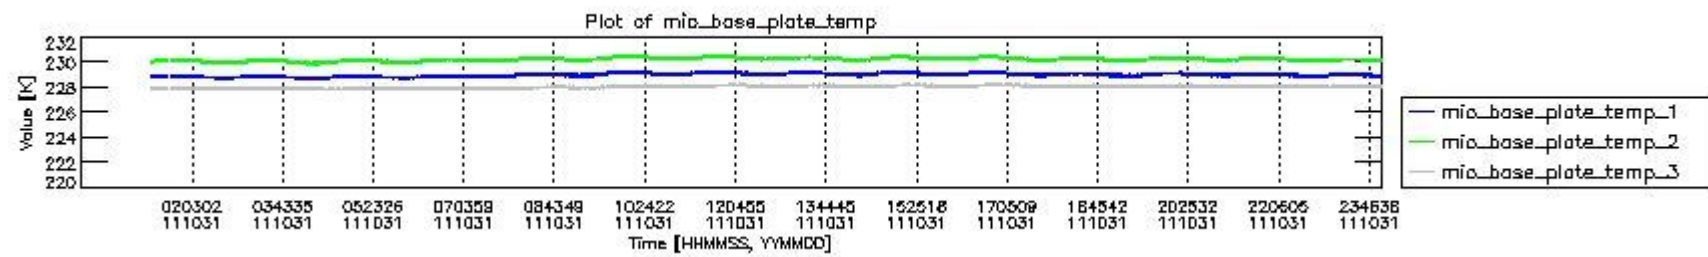

mipas_daily_report_level0_KSPT_L0_4504_N_20111031_1.PNG