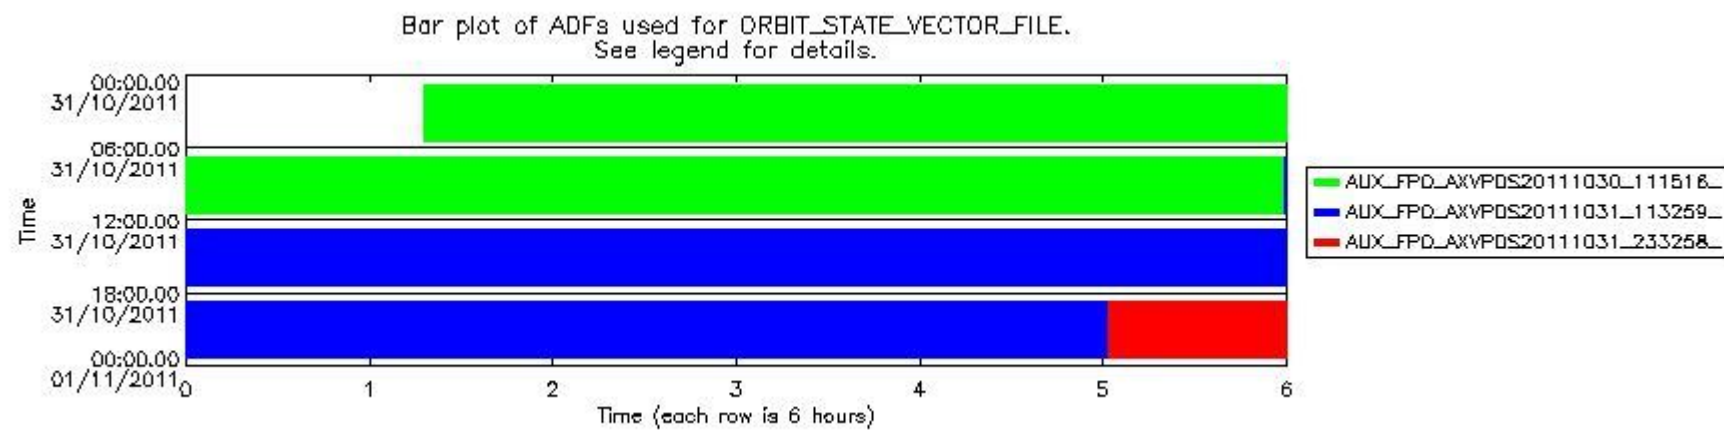

mipas_daily_report_level0_KSPT_L0_4504_N_20111031_13.PNG