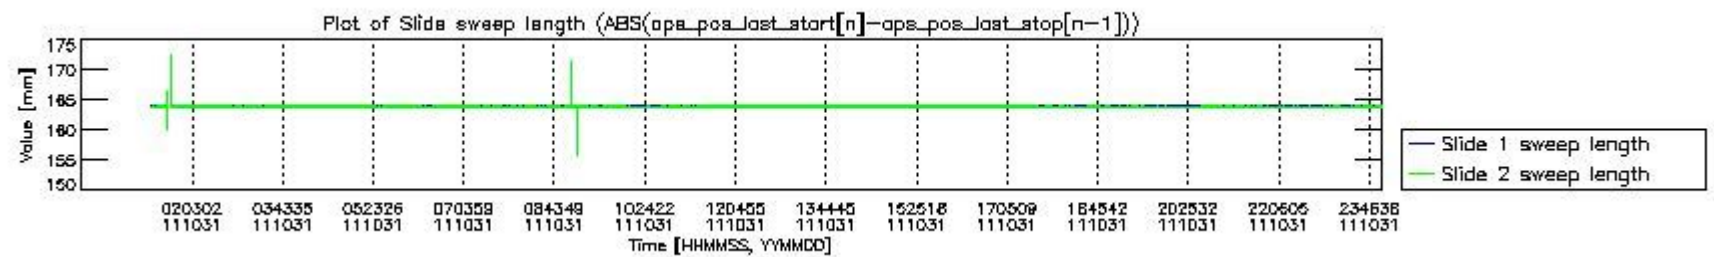

mipas_daily_report_level0_KSPT_L0_4504_N_20111031_7.PNG