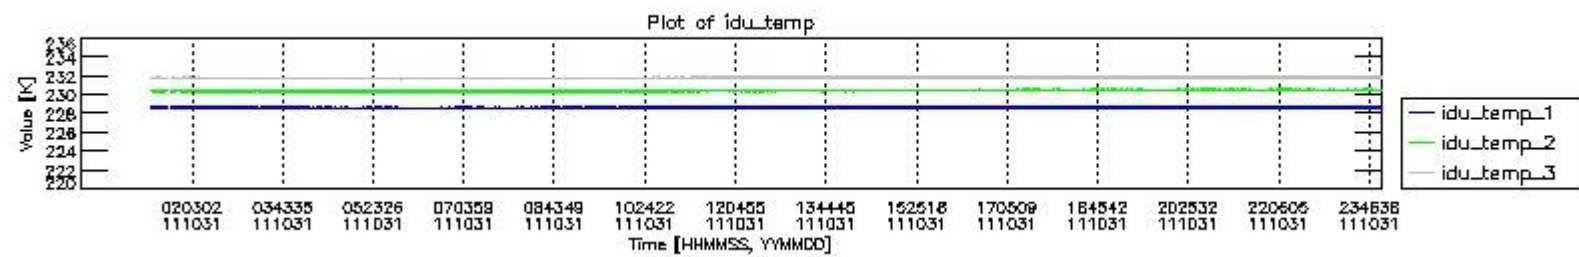

mipas_daily_report_level0_KSPT_L0_4504_N_20111031_2.PNG