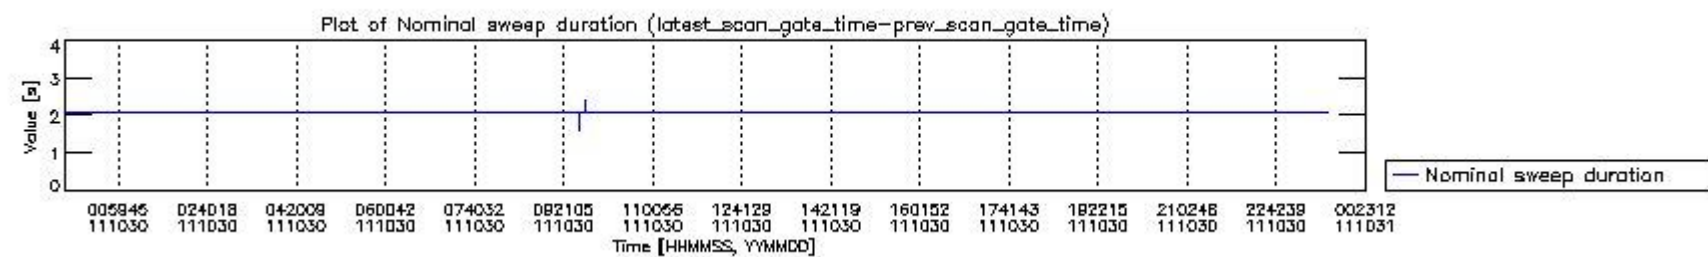

0.2 Instrument Operational Performance Parameters

The following plots give an overview of various instrument parameters for this day. The instrument parameters are part of the auxiliary data field within the source packets of the MIP_NL__0P product. The auxiliary data is normally included twice per interferogram. Note that only the first packet is currently included in monitoring.

mipas_daily_report_level0_KSPT_L0_4504_N_20111030_0.PNG

mipas_daily_report_level0_KSPT_L0_4504_N_20111030_1.PNG

mipas_daily_report_level0_KSPT_L0_4504_N_20111030_2.PNG

mipas_daily_report_level0_KSPT_L0_4504_N_20111030_3.PNG