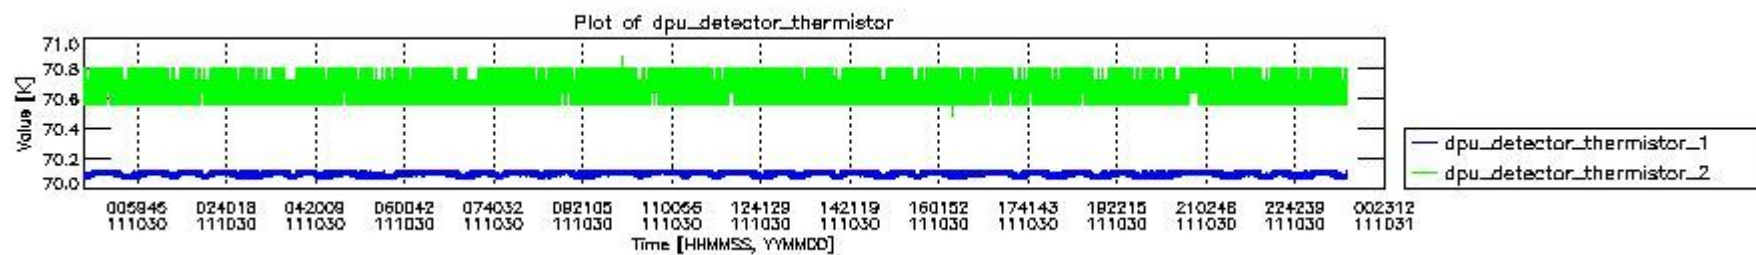

mipas_daily_report_level0_KSPT_L0_4504_N_20111030_3.PNG