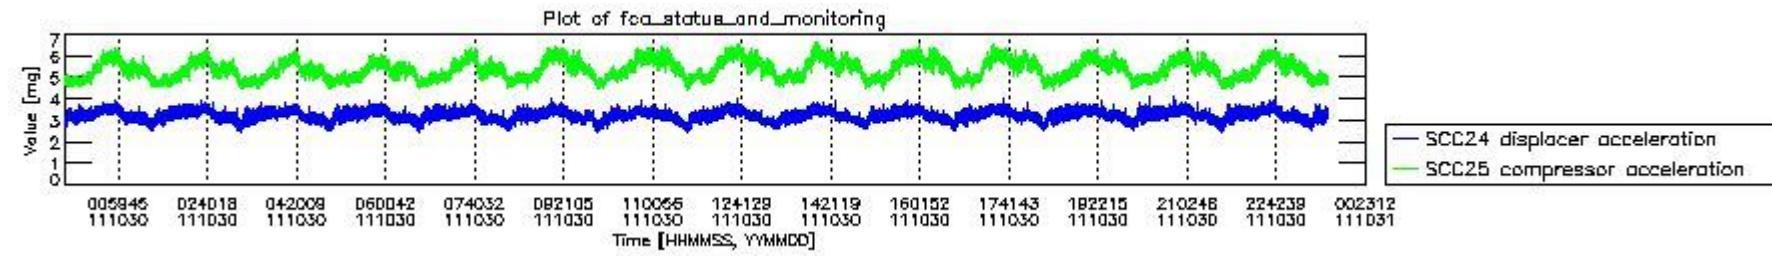

mipas_daily_report_level0_KSPT_L0_4504_N_20111030_10.PNG

The following table shows channel statistics for all channels for this day.

Channel	Min	Max	ADC
A1	-18536	19685	16bit
B1	-20785	17851	16bit
C1	-25684	25520	16bit
D1	-32768	32767	16bit
A2	-16003	19807	16bit
B2	-18785	18389	16bit
C2	-26747	26269	16bit
D2	-32768	32767	16bit