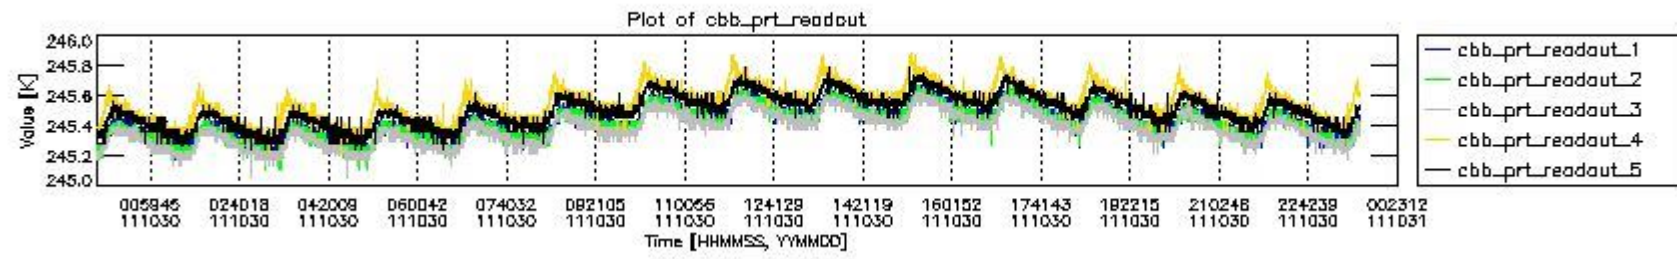

mipas_daily_report_level0_KSPT_L0_4504_N_20111030_9.PNG