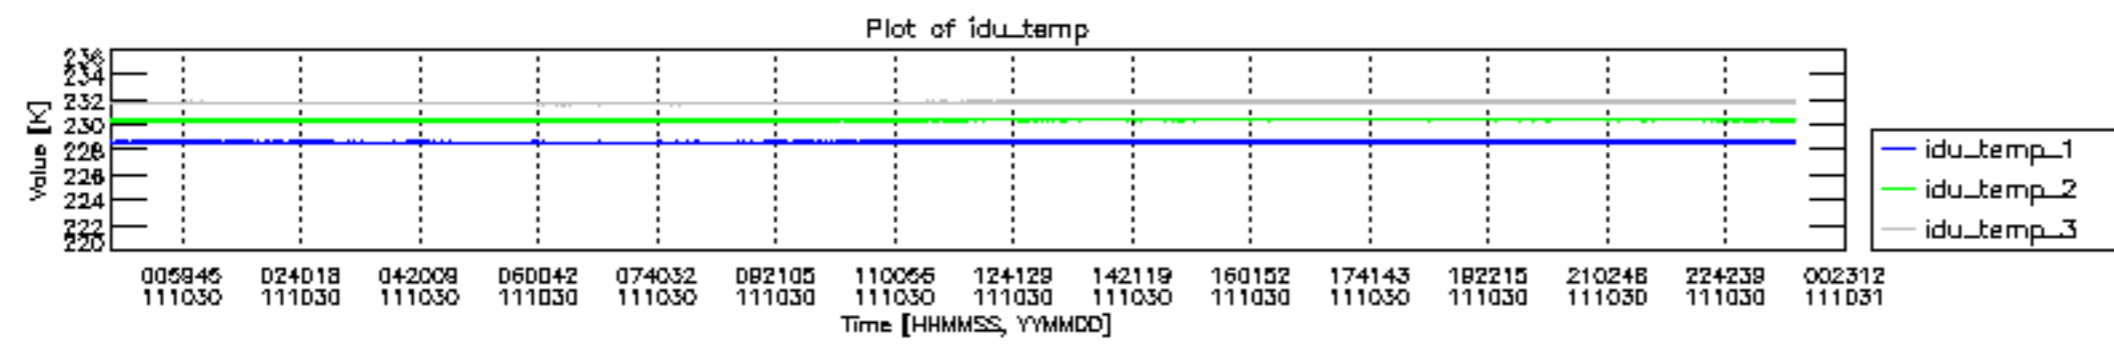

0.2 Instrument Operational Performance Parameters

The following plots give an overview of various instrument parameters for this day. The instrument parameters are part of the auxiliary data field within the source packets of the MIP_NL__0P product. The auxiliary data is normally included twice per interferogram. Note that only the first packet is currently included in monitoring.

Number	Product name	#CN0	#FPO
--------	--------------	------	------

0	MIP_NL__0PNPDE20111030_001658_000059263108_00102_50547_9898.N1	0	1
1	MIP_NL__0PNPDE20111030_015438_000044163108_00103_50548_9899.N1	0	1
2	MIP_NL__0PNPDE20111030_030741_000061403108_00104_50549_9900.N1	0	1
3	MIP_NL__0PNPDE20111030_044929_000059983108_00105_50550_9901.N1	0	1
4	MIP_NL__0PNPDK20111030_062853_000041323108_00106_50551_7387.N1	0	1
5	MIP_NL__0PNPDK20111030_073649_000060873108_00107_50552_7388.N1	0	1
6	MIP_NL__0PNPDK20111030_091638_000059603108_00108_50553_7389.N1	0	1
7	MIP_NL__0PNPDK20111030_105443_000060563108_00109_50554_7390.N1	0	2
8	MIP_NL__0PNPDK20111030_123425_000060063108_00110_50555_7391.N1	0	2
9	MIP_NL__0PNPDK20111030_141333_000059013108_00111_50556_7392.N1	0	2
10	MIP_NL__0PNPDK20111030_155047_000059813108_00112_50557_7393.N1	0	2
11	MIP_NL__0PNPDK20111030_172944_000058533108_00113_50558_7394.N1	0	2
12	MIP_NL__0PNPDK20111030_190617_000060503108_00114_50559_7395.N1	0	2
13	MIP_NL__0PNPDE20111030_204514_000043953108_00115_50560_9902.N1	0	2
14	MIP_NL__0PNPDE20111030_215724_000062273108_00115_50560_9903.N1	0	2

mipas_daily_report_level0_KSPT_L0_4504_N_20111030_12.PNG

mipas_daily_report_level0_KSPT_L0_4504_N_20111030_13.PNG

MIPNLOP_MIPSOUPAC_aux_fields_igm_cal, channel statistics plot
 Colour indicates value.