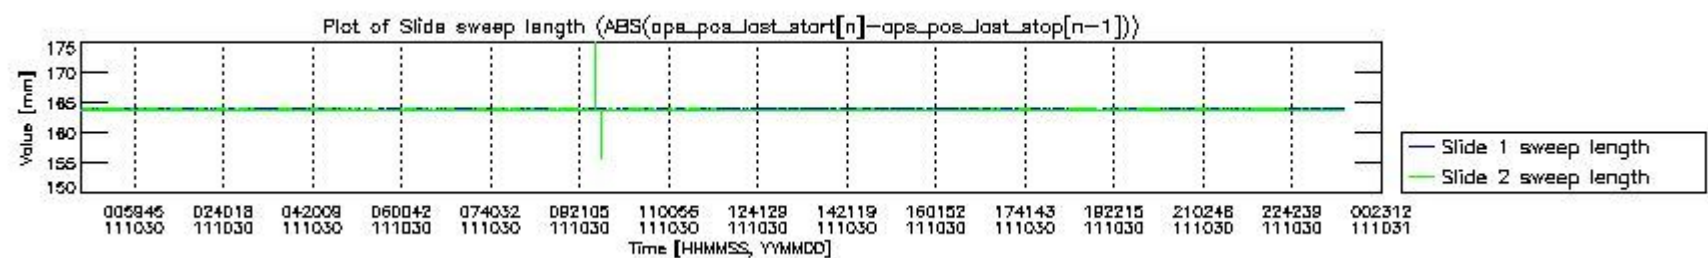

mipas_daily_report_level0_KSPT_L0_4504_N_20111030_7.PNG