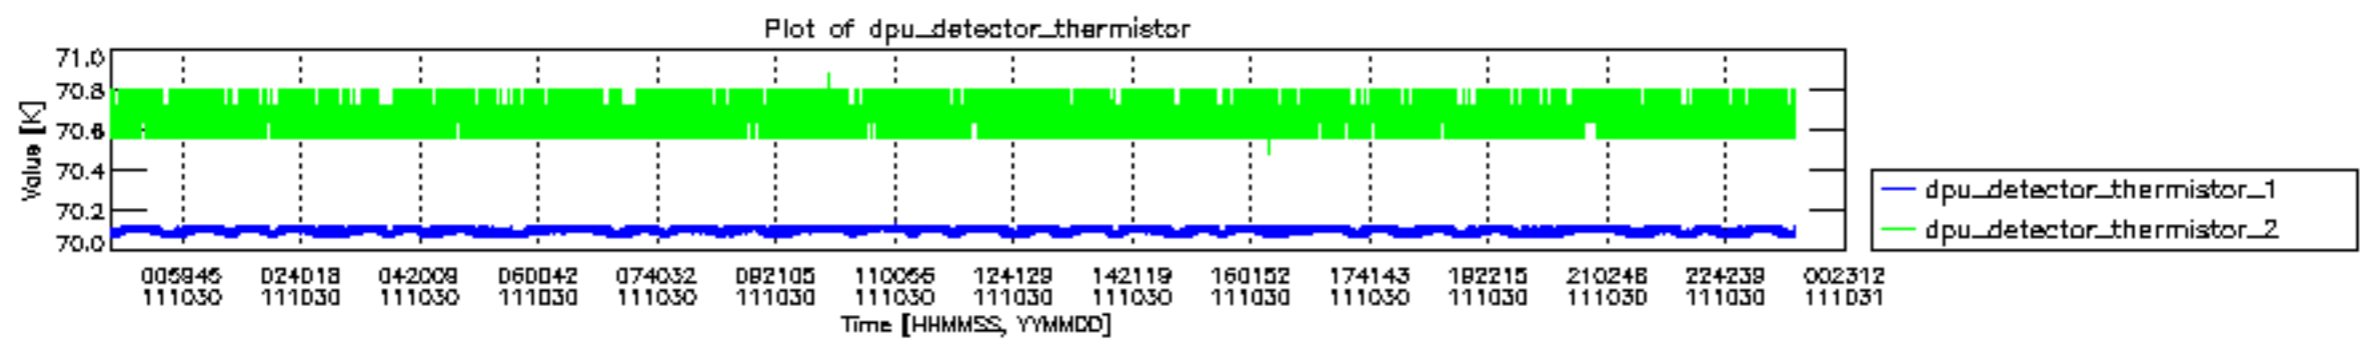

0.2 Instrument Operational Performance Parameters

The following plots give an overview of various instrument parameters for this day. The instrument parameters are part of the auxiliary data field within the source packets of the MIP_NL__0P product. The auxiliary data is normally included twice per interferogram. Note that only the first packet is currently included in monitoring.

mipas_daily_report_level0_KSPT_L0_4504_N_20111030_12.PNG

mipas_daily_report_level0_KSPT_L0_4504_N_20111030_13.PNG

MIPNLOP_MIPSOUPAC_aux_fields_igm_cal, channel statistics plot
 Colour indicates value.