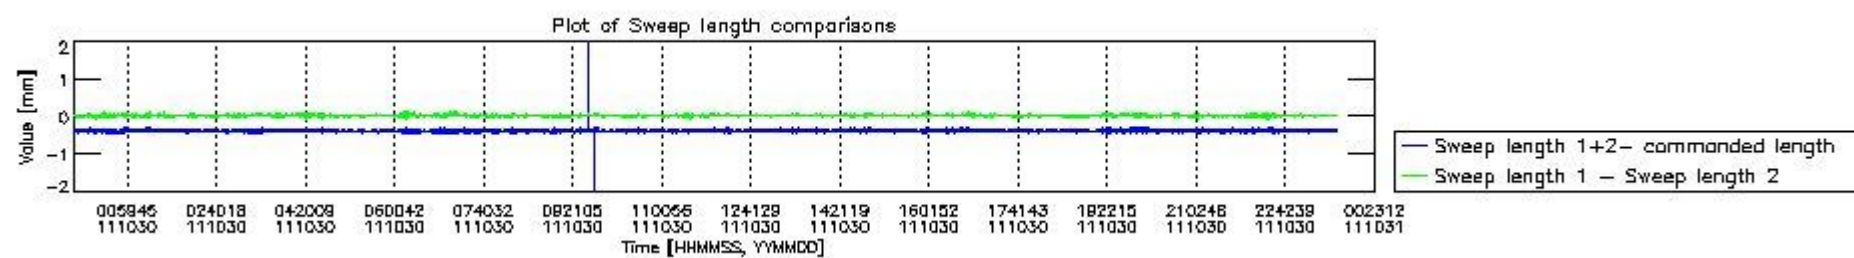

mipas_daily_report_level0_KSPT_L0_4504_N_20111030_8.PNG