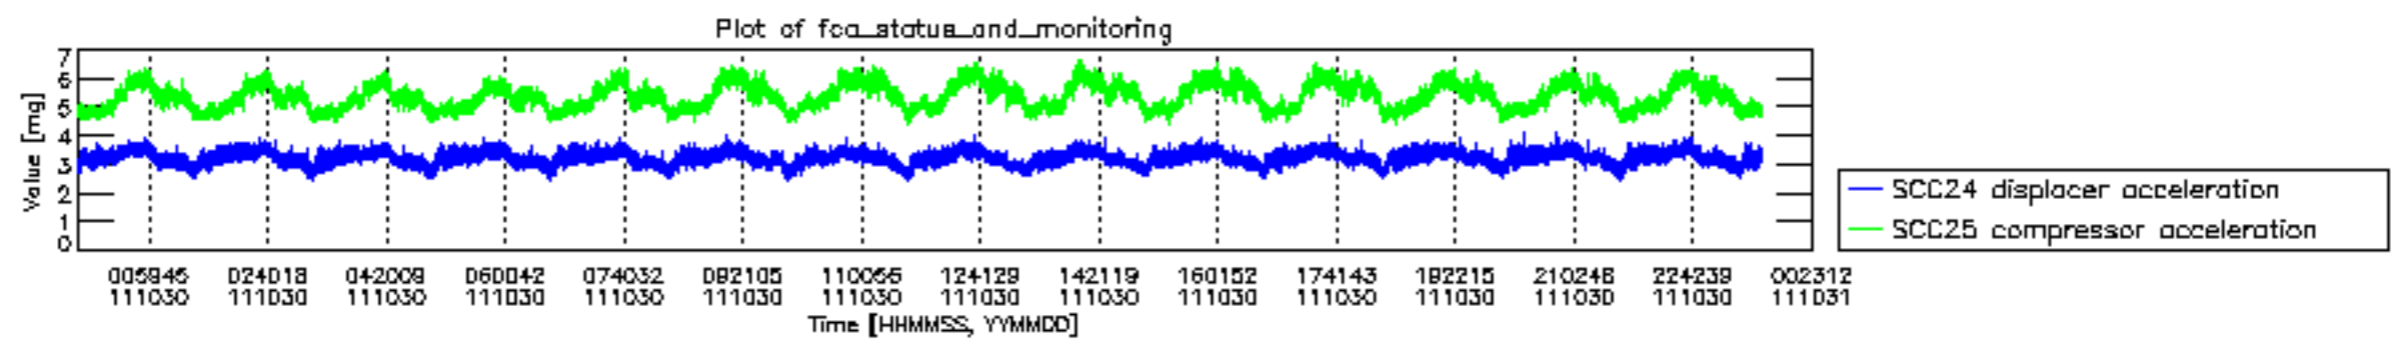

0.2 Instrument Operational Performance Parameters

The following plots give an overview of various instrument parameters for this day. The instrument parameters are part of the auxiliary data field within the source packets of the MIP_NL__0P product. The auxiliary data is normally included twice per interferogram. Note that only the first packet is currently included in monitoring.

mipas_daily_report_level0_KSPT_L0_4504_N_20111030_12.PNG

mipas_daily_report_level0_KSPT_L0_4504_N_20111030_13.PNG

MIPNLOP_MIPSOUPAC_aux_fields_igm_cal, channel statistics plot
 Colour indicates value.