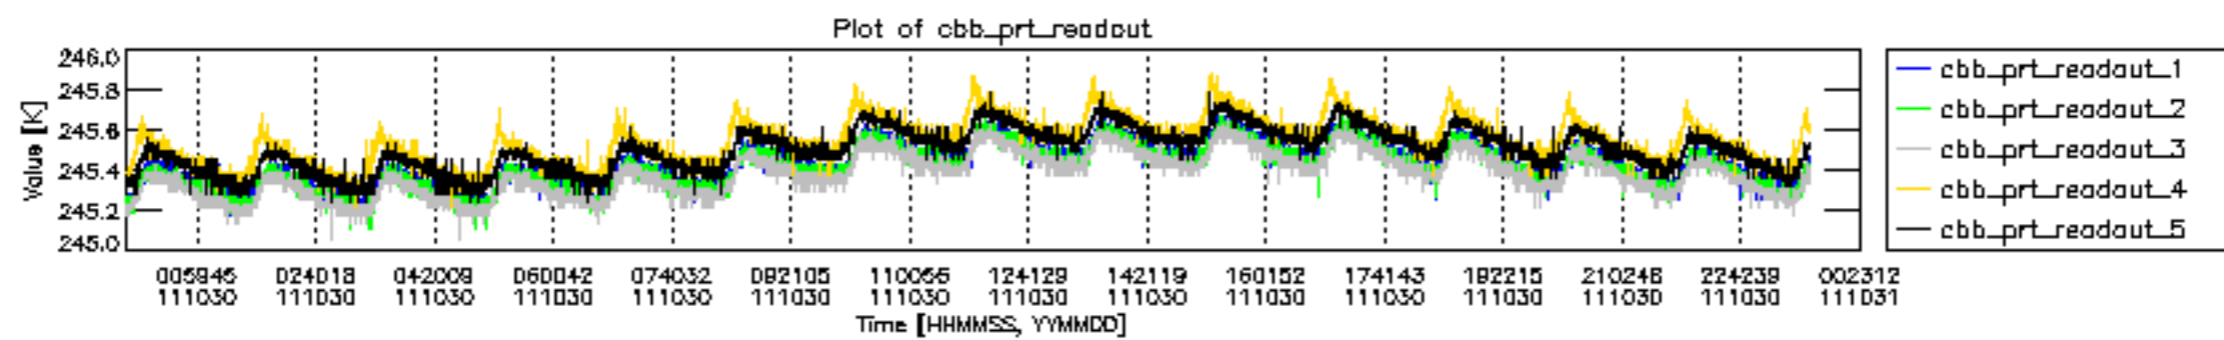

0.2 Instrument Operational Performance Parameters

The following plots give an overview of various instrument parameters for this day. The instrument parameters are part of the auxiliary data field within the source packets of the MIP_NL__0P product. The auxiliary data is normally included twice per interferogram. Note that only the first packet is currently included in monitoring.

mipas_daily_report_level0_KSPT_L0_4504_N_20111030_12.PNG

mipas_daily_report_level0_KSPT_L0_4504_N_20111030_13.PNG

MIPNLOP_MIPSOUPAC_aux_fields_igm_cal, channel statistics plot
 Colour indicates value.