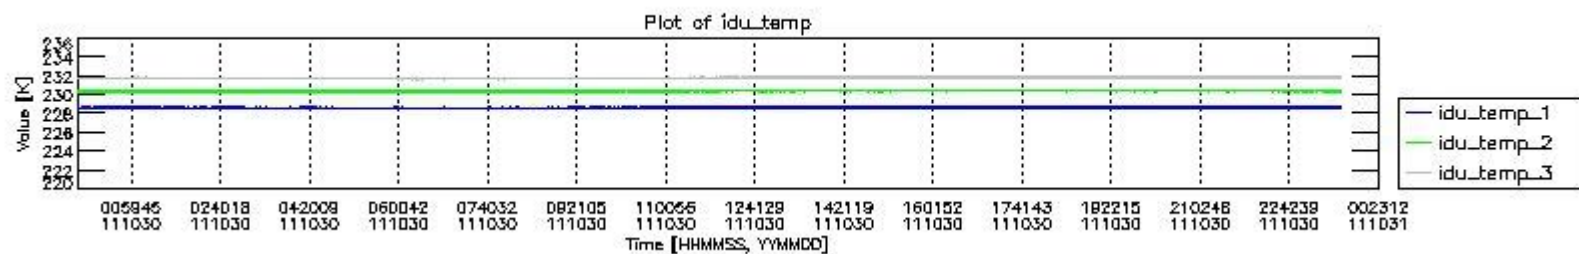

mipas_daily_report_level0_KSPT_L0_4504_N_20111030_2.PNG