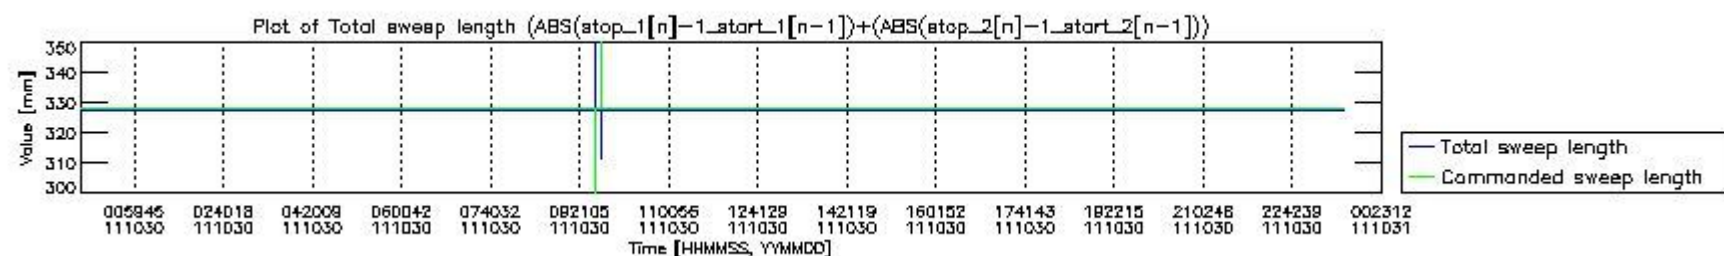

mipas_daily_report_level0_KSPT_L0_4504_N_20111030_6.PNG