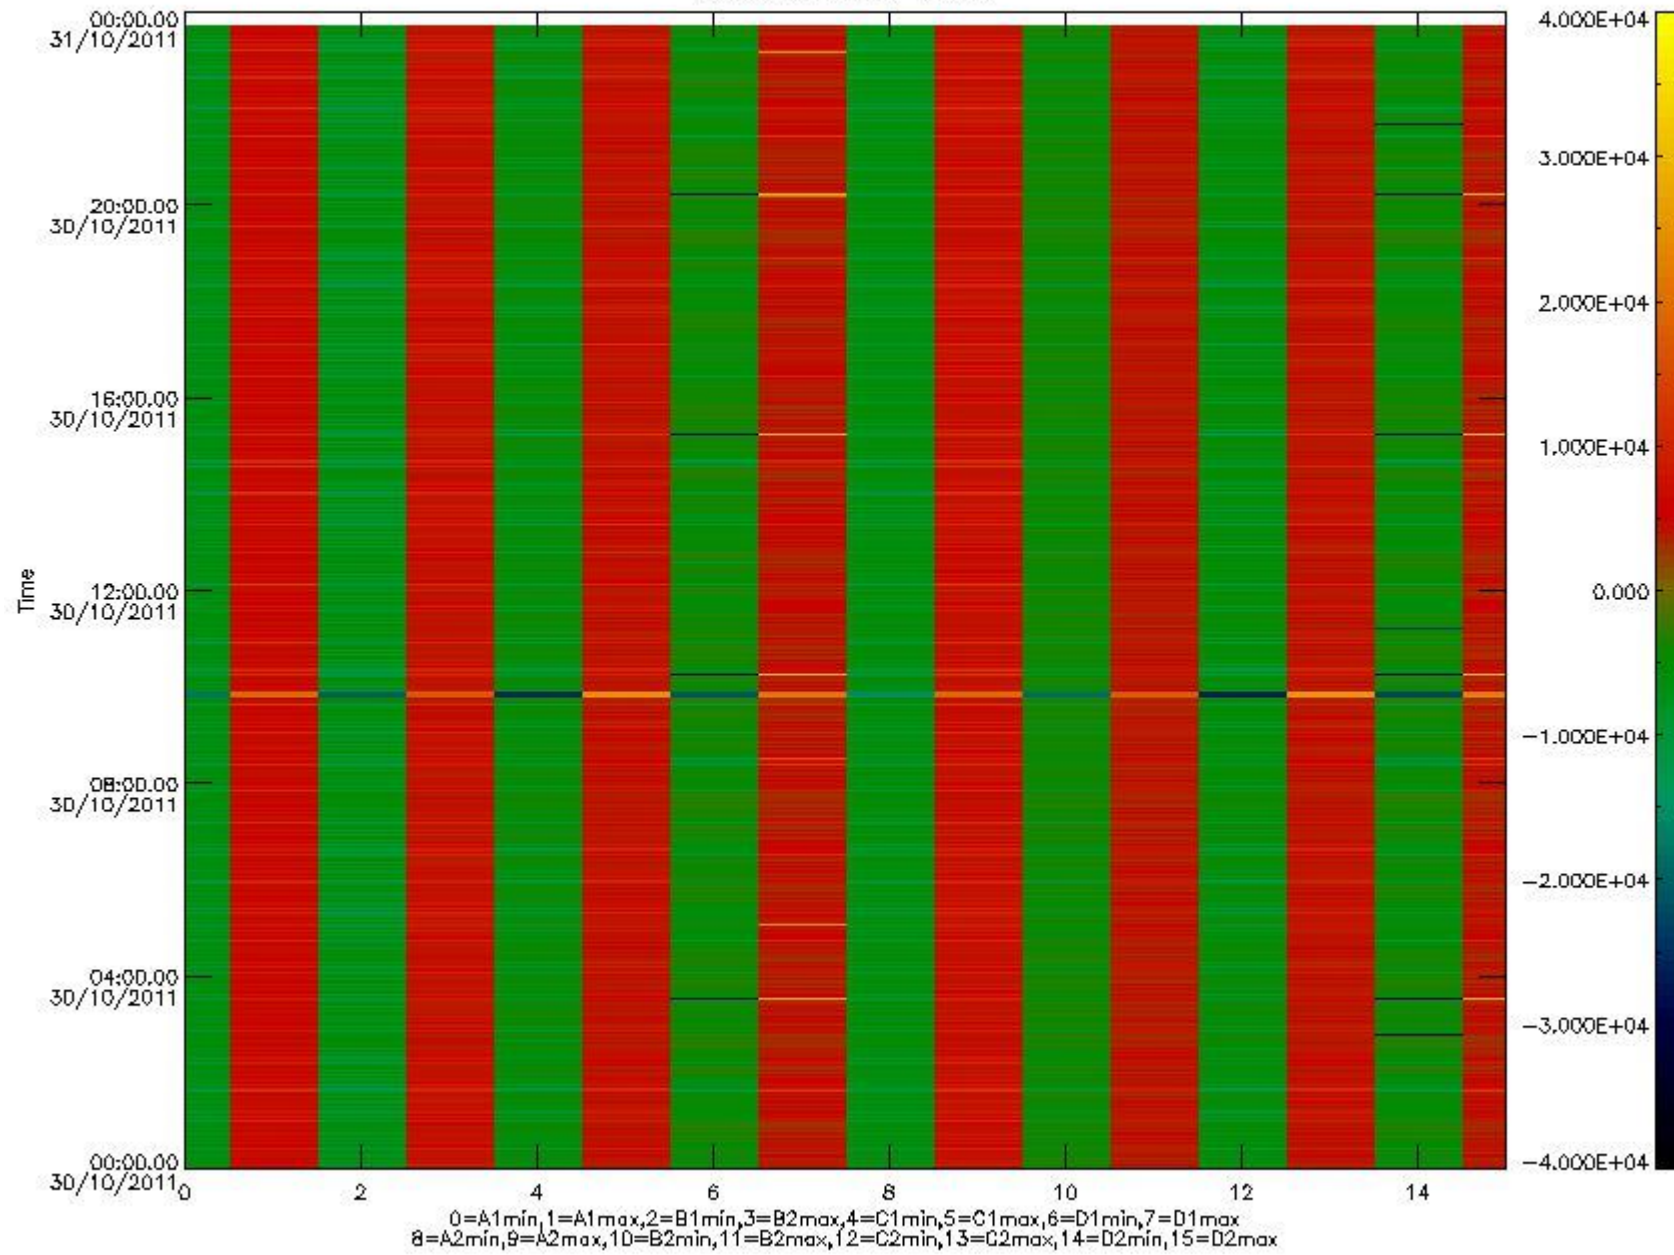

MIPNLOP_MIPSOUPAC_aux_fields_igm_cal, channel statistics plot
Colour indicates value.

mipas_daily_report_level0_KSPT_L0_4504_N_20111030_11.PNG

0.3 ADF monitoring

The use of ADFs is shown in two ways:

1. By means of two tables that can be used to find the ADF used for a specific product.
2. By means of plots that show changes in ADF using colours.

Number	ADF
0	AUX_CN0_AXVPDS20020123_121901_20020101_000000_20200101_000000
1	AUX_FPO_AXVPDS20111029_102906_20111028_182333_20111107_203717
2	AUX_FPO_AXVPDS20111030_111516_20111029_192702_20111108_200032

Number	Product name	#CN0	#FPO