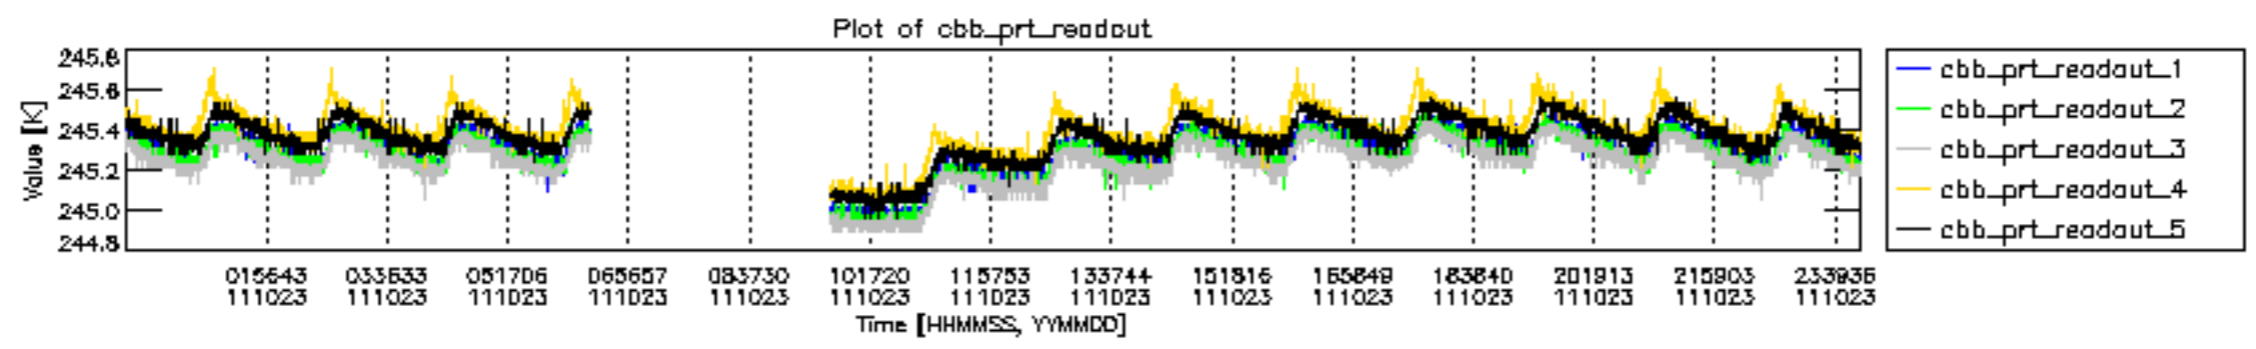

0.2 Instrument Operational Performance Parameters

The following plots give an overview of various instrument parameters for this day. The instrument parameters are part of the auxiliary data field within the source packets of the MIP_NL__0P product. The auxiliary data is normally included twice per interferogram. Note that only the first packet is currently included in monitoring.

mipas_daily_report_level0_KSPT_L0_4504_N_20111023_12.PNG

mipas_daily_report_level0_KSPT_L0_4504_N_20111023_13.PNG

MIPNLOP_MIPSOUPAC_aux_fields_igm_cal, channel statistics plot
 Colour indicates value.