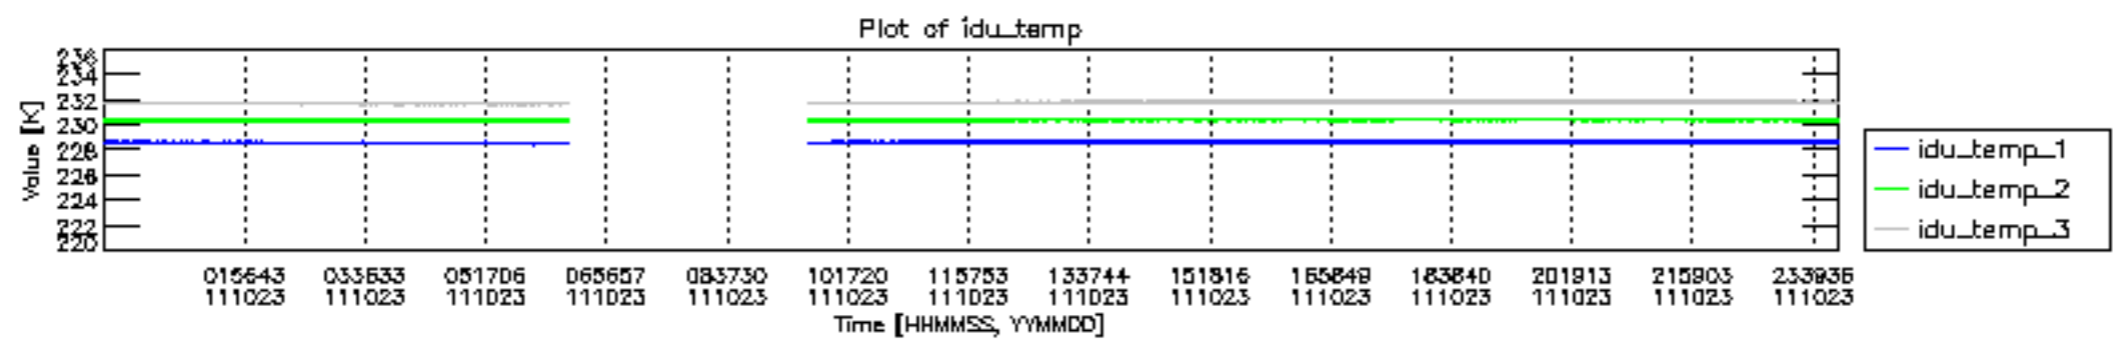

0.2 Instrument Operational Performance Parameters

The following plots give an overview of various instrument parameters for this day. The instrument parameters are part of the auxiliary data field within the source packets of the MIP_NL__0P product. The auxiliary data is normally included twice per interferogram. Note that only the first packet is currently included in monitoring.

mipas_daily_report_level0_KSPT_L0_4504_N_20111023_12.PNG

mipas_daily_report_level0_KSPT_L0_4504_N_20111023_13.PNG

MIPNLOP_MIPSOUPAC_aux_fields_igm_cal, channel statistics plot
 Colour indicates value.