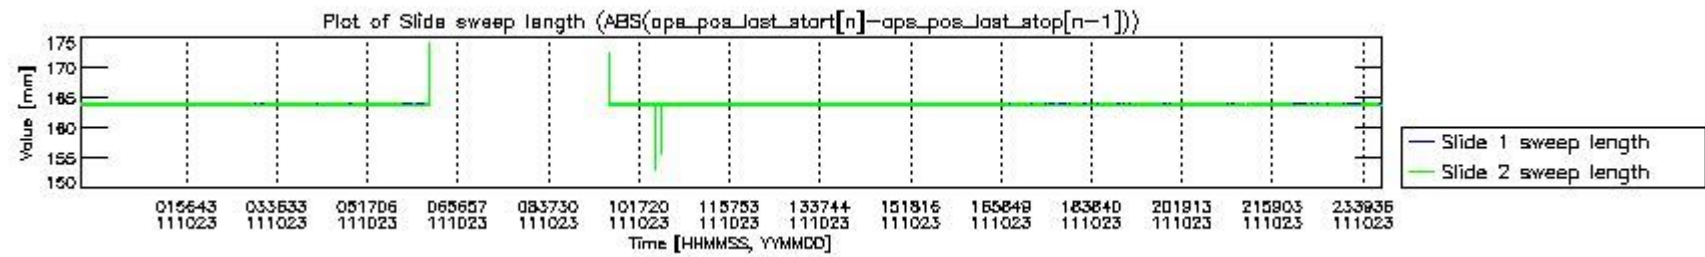

mipas_daily_report_level0_KSPT_L0_4504_N_20111023_7.PNG