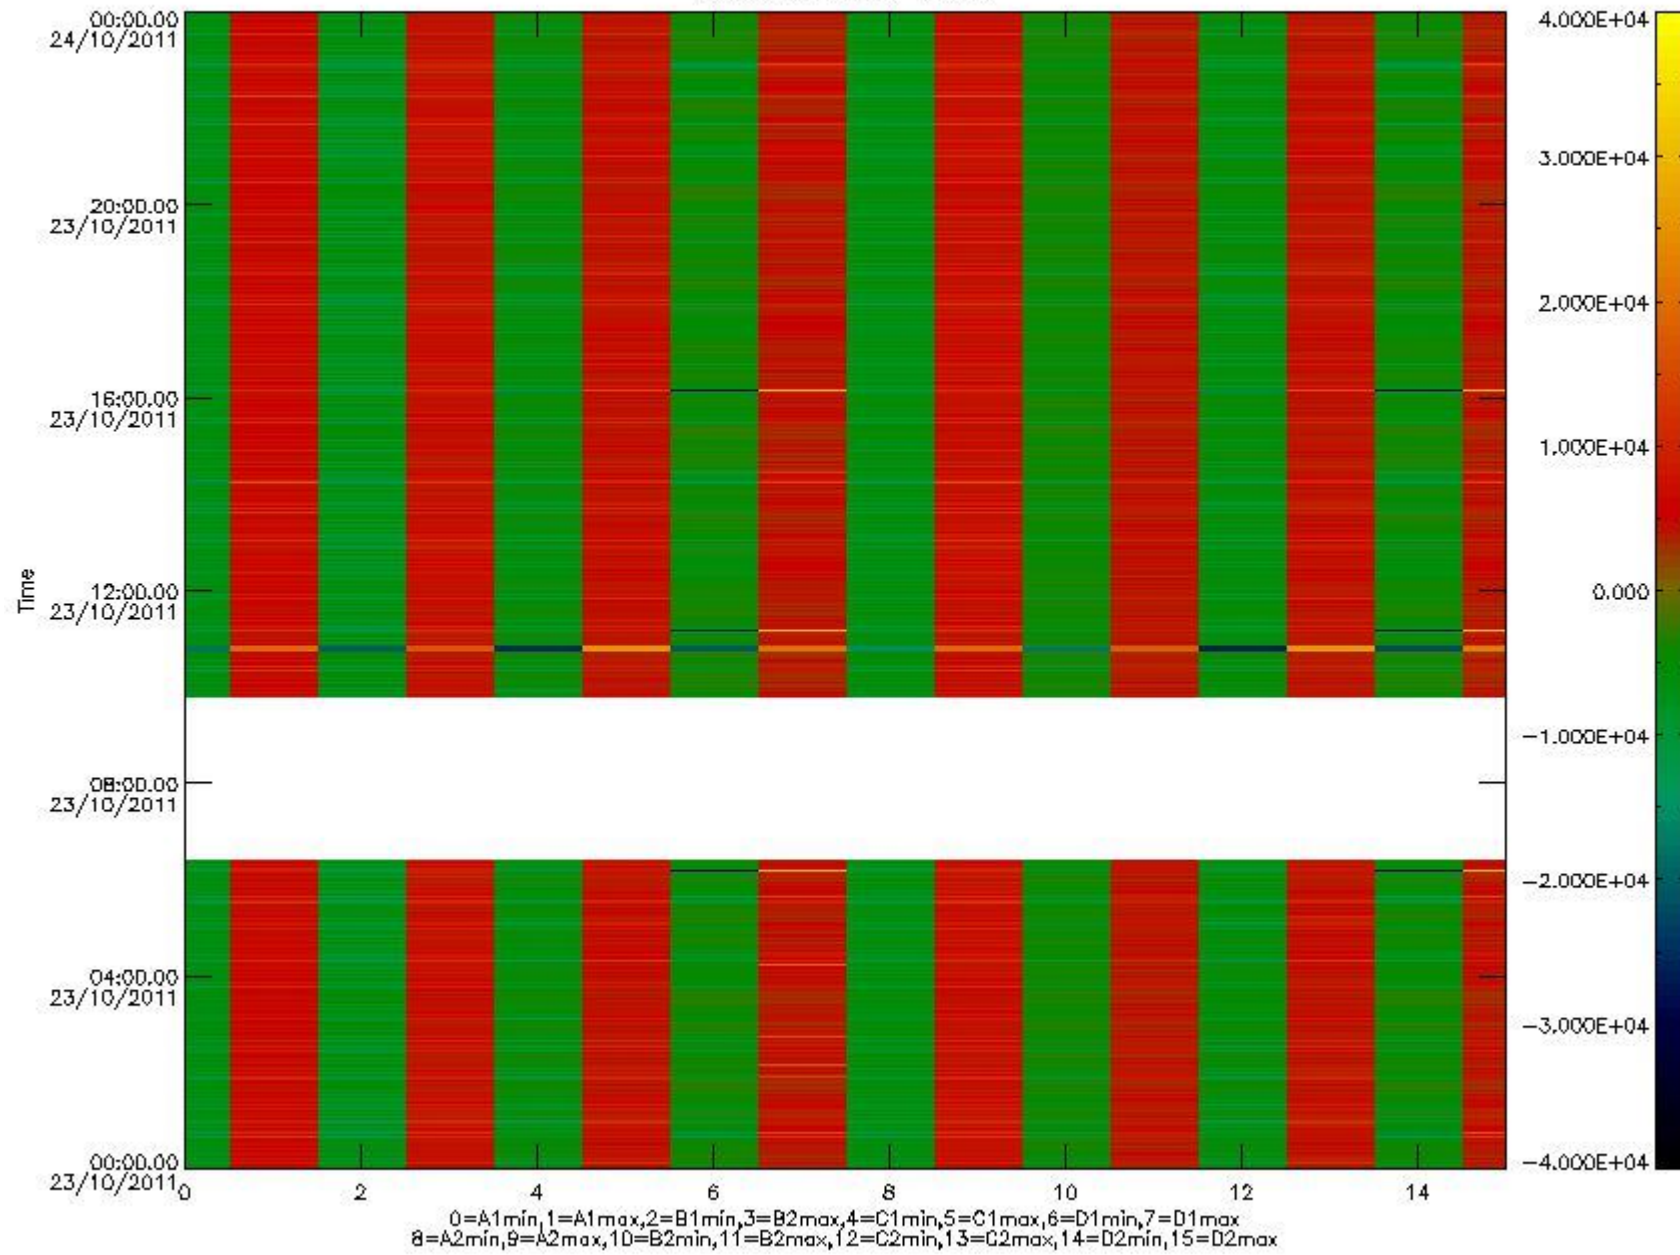

0.1.1 Report summary

The table below shows general characteristics of the data that are included into this report.

Item	Value
Report version	v1.6 08-11-2010
Time of report generation	28OCT2011 09:54:22
Data source version	KSPT_L0/4504-N
Processing scope for products	23OCT2011 00:00:00 to 24OCT2011 00:00:00
Start time of first product within scope	23OCT2011 01:12:02
Stop time of last product within scope	24OCT2011 00:36:46
Total number of level 0 products	13
Number of level 0 products with errors	0

0.2 Instrument Operational Performance Parameters

The following plots give an overview of various instrument parameters for this day. The instrument parameters are part of the auxiliary data field within the source packets of the MIP_NL__0P product. The auxiliary data is normally included twice per interferogram. Note that only the first packet is currently included in monitoring.

mipas_daily_report_level0_KSPT_L0_4504_N_20111023_9.PNG

mipas_daily_report_level0_KSPT_L0_4504_N_20111023_10.PNG

The following table shows channel statistics for all channels for this day.

Channel	Min	Max	ADC
A1	-32768	32767	16bit
B1	-32768	32767	16bit
C1	-25380	25299	16bit
D1	-32768	32767	16bit
A2	-32768	28243	16bit
B2	-32768	32767	16bit
C2	-26410	26015	16bit
D2	-32768	32767	16bit

MIPNLOP_MIPSOUPAC_aux_fields_igm_cal, channel statistics plot
Colour indicates value.

mipas_daily_report_level0_KSPT_L0_4504_N_20111023_11.PNG

0.3 ADF monitoring

The use of ADFs is shown in two ways:

1. By means of two tables that can be used to find the ADF used for a specific product.
2. By means of plots that show changes in ADF using colours.