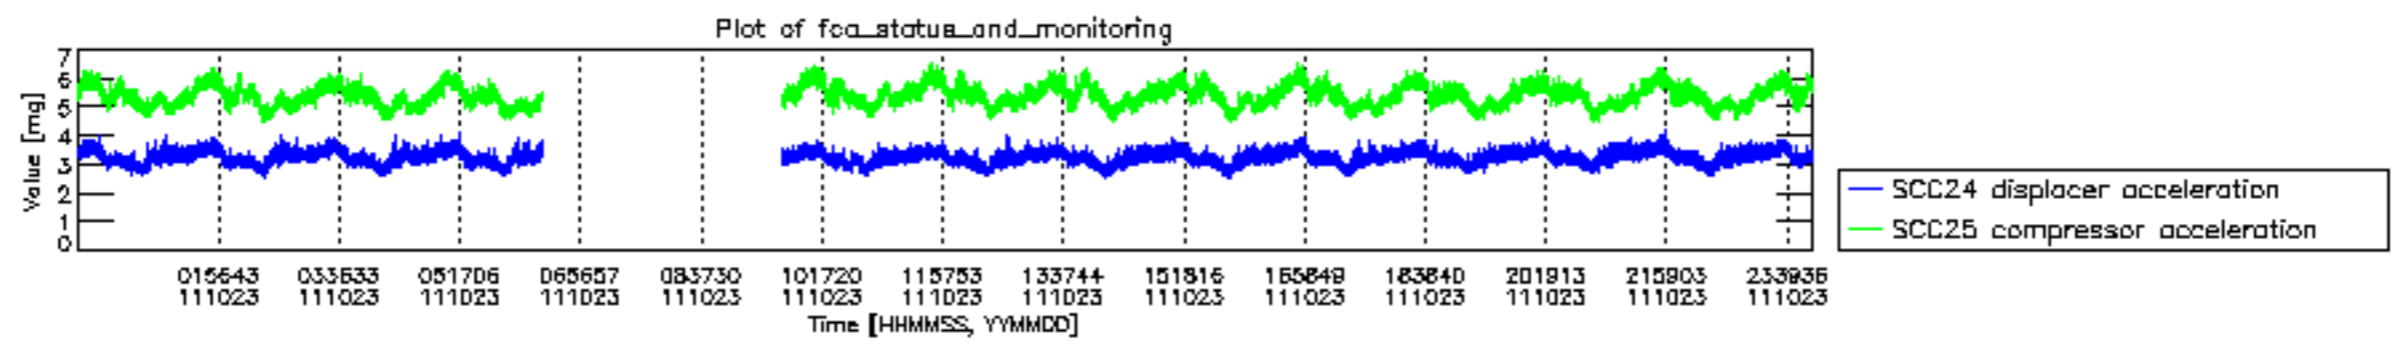

0.2 Instrument Operational Performance Parameters

The following plots give an overview of various instrument parameters for this day. The instrument parameters are part of the auxiliary data field within the source packets of the MIP_NL__0P product. The auxiliary data is normally included twice per interferogram. Note that only the first packet is currently included in monitoring.

mipas_daily_report_level0_KSPT_L0_4504_N_20111023_12.PNG

mipas_daily_report_level0_KSPT_L0_4504_N_20111023_13.PNG

MIPNLOP_MIPSOUPAC_aux_fields_igm_cal, channel statistics plot
 Colour indicates value.