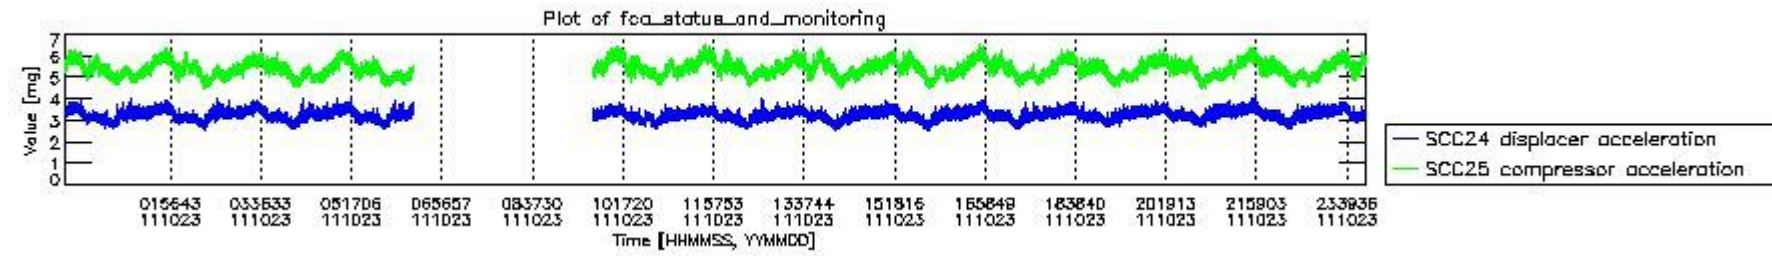

mipas_daily_report_level0_KSPT_L0_4504_N_20111023_10.PNG

The following table shows channel statistics for all channels for this day.

Channel	Min	Max	ADC
A1	-32768	32767	16bit
B1	-32768	32767	16bit
C1	-25380	25299	16bit
D1	-32768	32767	16bit
A2	-32768	28243	16bit
B2	-32768	32767	16bit
C2	-26410	26015	16bit
D2	-32768	32767	16bit