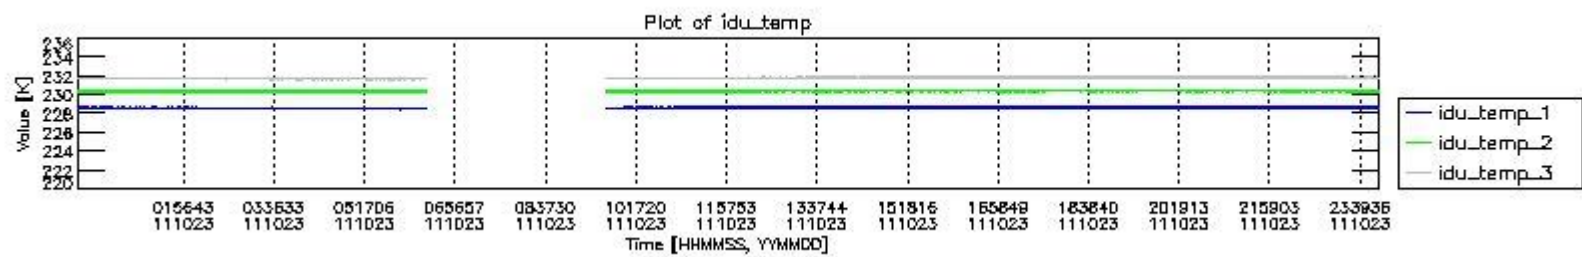

mipas_daily_report_level0_KSPT_L0_4504_N_20111023_2.PNG