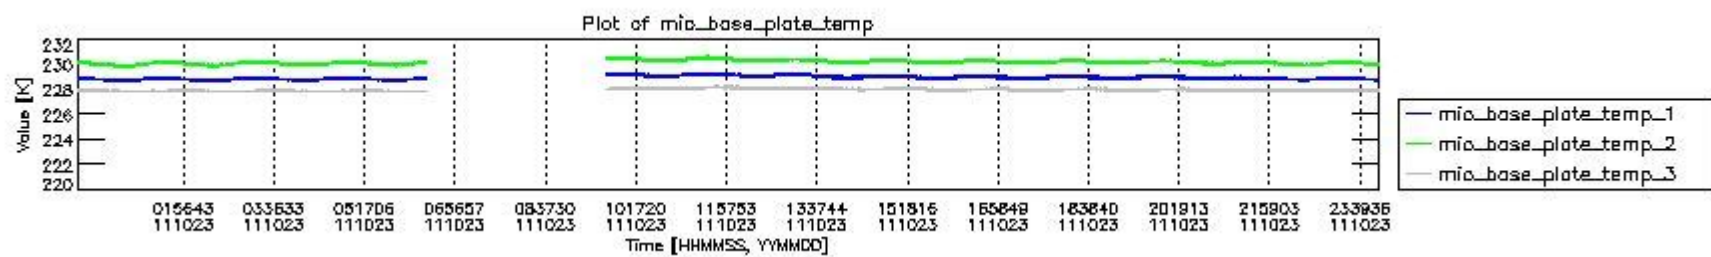

mipas_daily_report_level0_KSPT_L0_4504_N_20111023_1.PNG