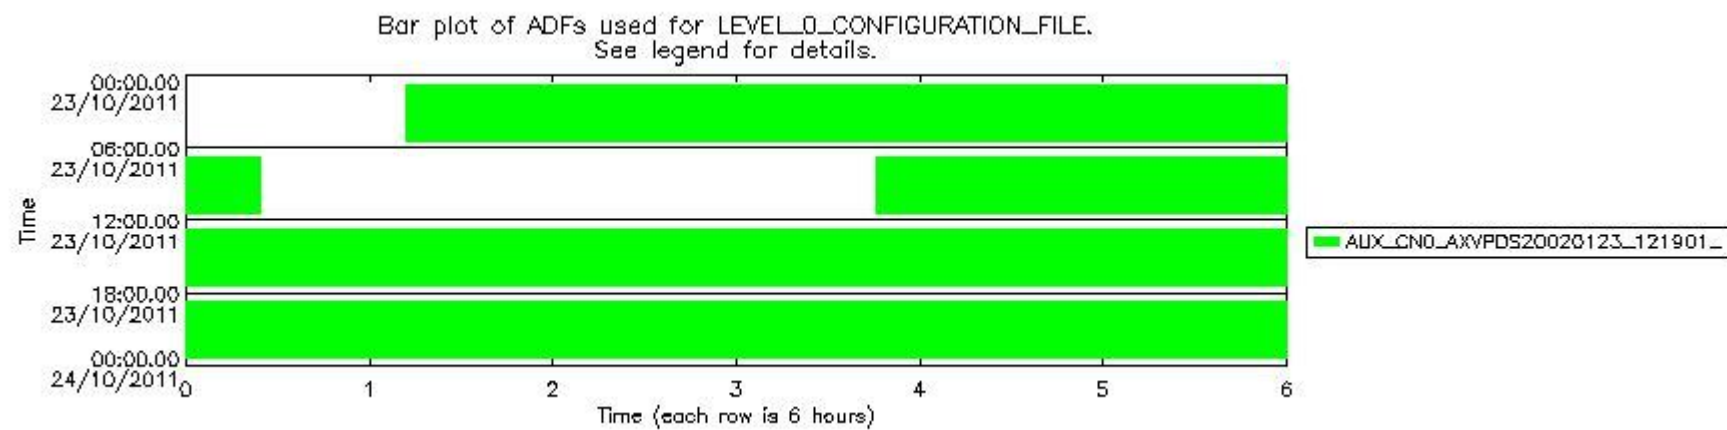

Number	Product name	#CNO	#FPO
0	MIP_NL__0PNPDE20111023_011202_000102573108_00002_50447_9848.N1	0	1
1	MIP_NL__0PNPDE20111023_040226_000062733108_00004_50449_9849.N1	0	1
2	MIP_NL__0PNPDE20111023_054626_000022853108_00005_50450_9850.N1	0	1
3	MIP_NL__0PNPDK20111023_094530_000017003108_00007_50452_7322.N1	0	2
4	MIP_NL__0PNPDK20111023_101212_000059893108_00008_50453_7323.N1	0	3
5	MIP_NL__0PNPDK20111023_115023_000061673108_00009_50454_7324.N1	0	3
6	MIP_NL__0PNPDK20111023_133131_000059543108_00010_50455_7325.N1	0	3
7	MIP_NL__0PNPDK20111023_150905_000058703108_00011_50456_7326.N1	0	3
8	MIP_NL__0PNPDK20111023_164609_000059583108_00012_50457_7327.N1	0	3
9	MIP_NL__0PNPDK20111023_182428_000060083108_00013_50458_7328.N1	0	3
10	MIP_NL__0PNPDE20111023_200306_000041033108_00014_50459_9851.N1	0	3
11	MIP_NL__0PNPDE20111023_210953_000063763108_00014_50459_9852.N1	0	3
12	MIP_NL__0PNPDE20111023_225502_000061043108_00015_50460_9853.N1	0	3

mipas_daily_report_level0_KSPT_L0_4504_N_20111023_12.PNG