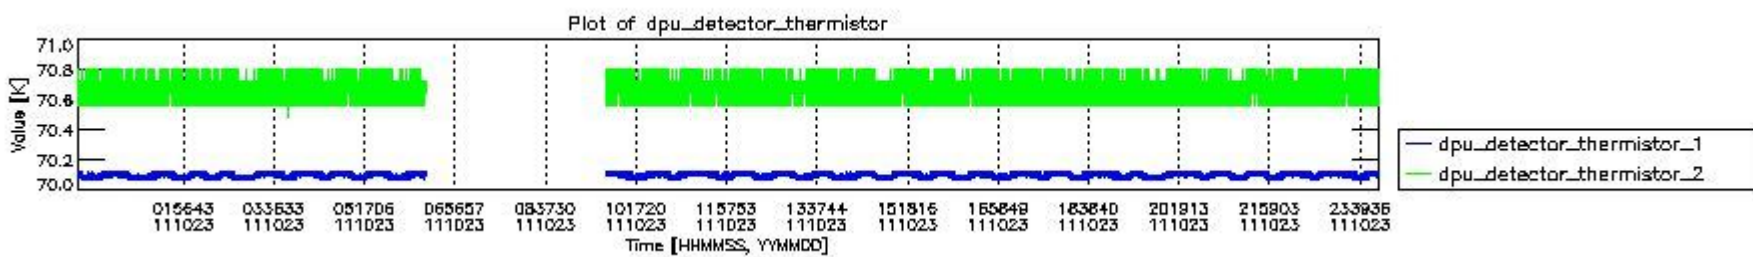

mipas_daily_report_level0_KSPT_L0_4504_N_20111023_3.PNG