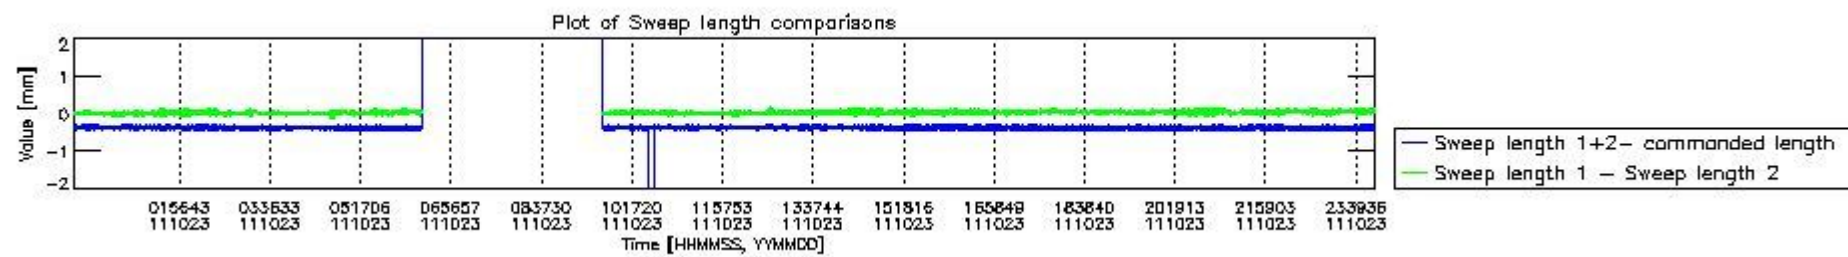

mipas_daily_report_level0_KSPT_L0_4504_N_20111023_8.PNG