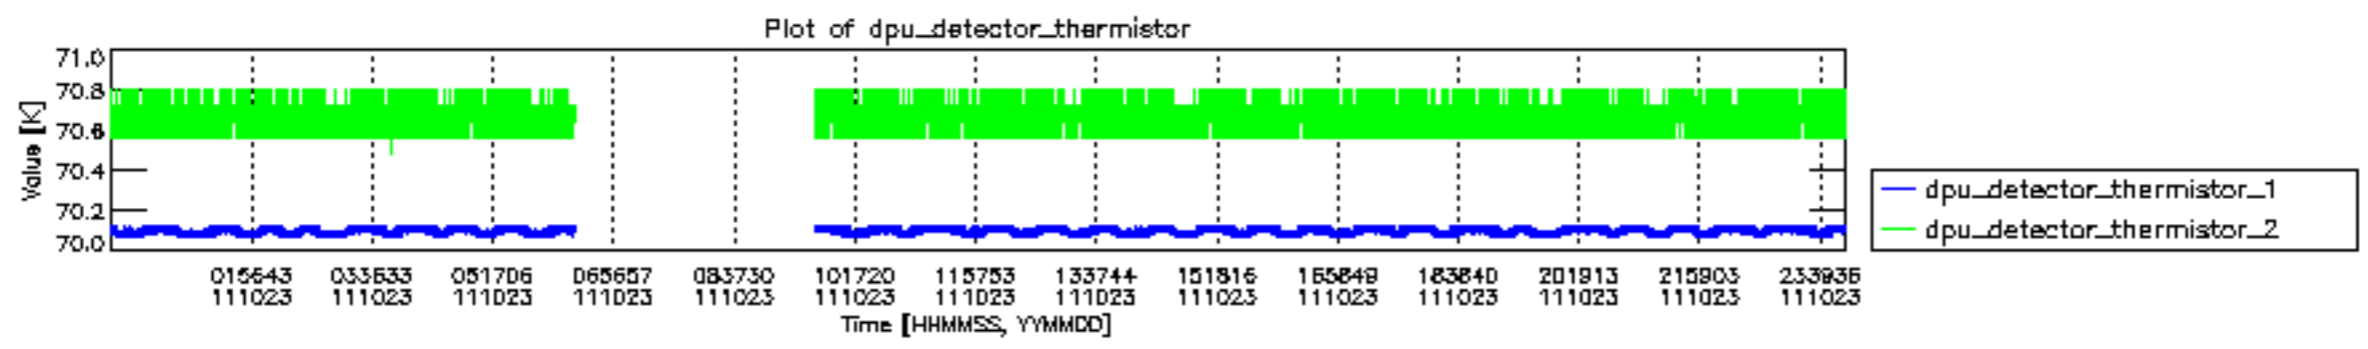

0.2 Instrument Operational Performance Parameters

The following plots give an overview of various instrument parameters for this day. The instrument parameters are part of the auxiliary data field within the source packets of the MIP_NL__0P product. The auxiliary data is normally included twice per interferogram. Note that only the first packet is currently included in monitoring.

mipas_daily_report_level0_KSPT_L0_4504_N_20111023_12.PNG

mipas_daily_report_level0_KSPT_L0_4504_N_20111023_13.PNG

MIPNLOP_MIPSOUPAC_aux_fields_igm_cal, channel statistics plot
 Colour indicates value.