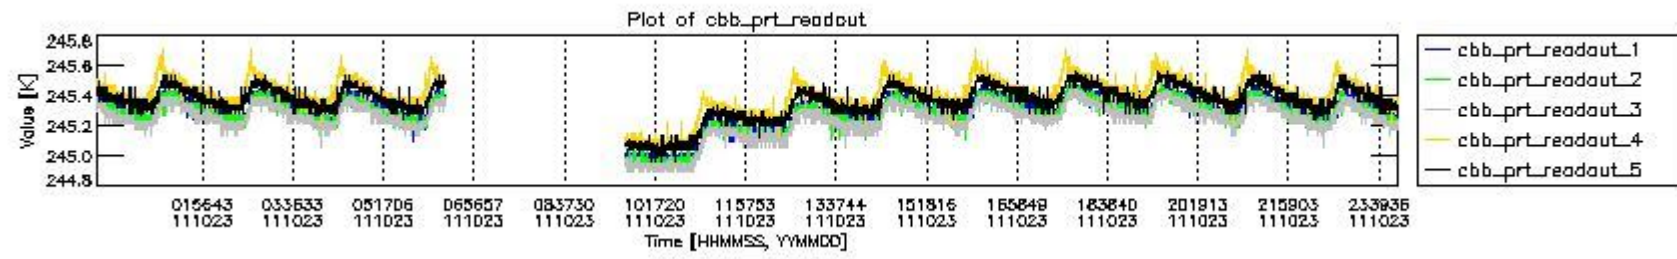

mipas_daily_report_level0_KSPT_L0_4504_N_20111023_9.PNG