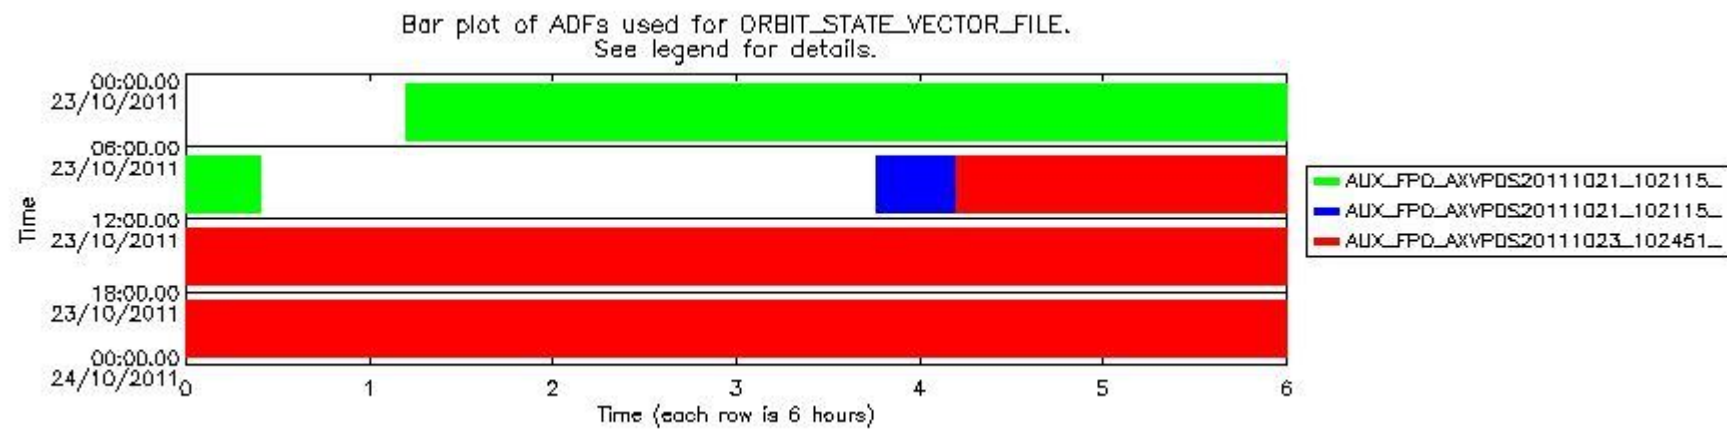

mipas_daily_report_level0_KSPT_L0_4504_N_20111023_13.PNG