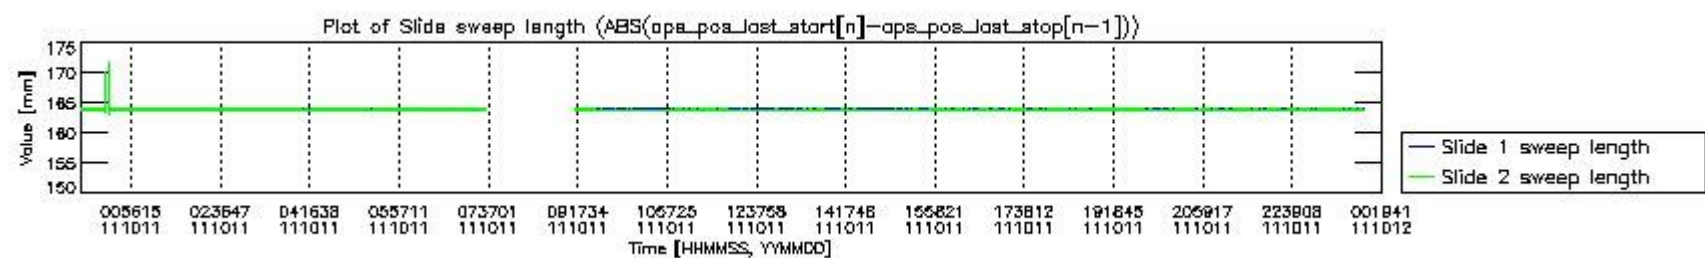

mipas_daily_report_level0_KSPT_L0_4504_N_20111011_7.PNG