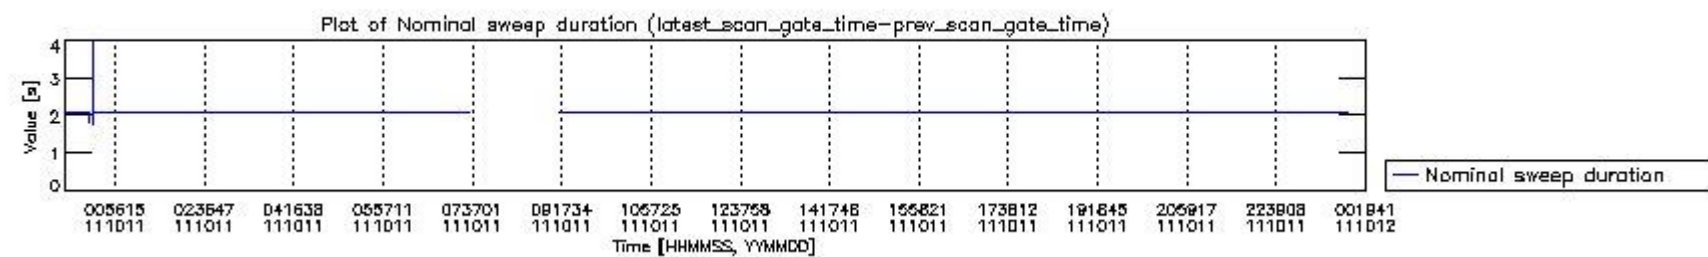

0.2 Instrument Operational Performance Parameters

The following plots give an overview of various instrument parameters for this day. The instrument parameters are part of the auxiliary data field within the source packets of the MIP_NL__0P product. The auxiliary data is normally included twice per interferogram. Note that only the first packet is currently included in monitoring.

mipas_daily_report_level0_KSPT_L0_4504_N_20111011_0.PNG

mipas_daily_report_level0_KSPT_L0_4504_N_20111011_1.PNG

mipas_daily_report_level0_KSPT_L0_4504_N_20111011_2.PNG

mipas_daily_report_level0_KSPT_L0_4504_N_20111011_3.PNG