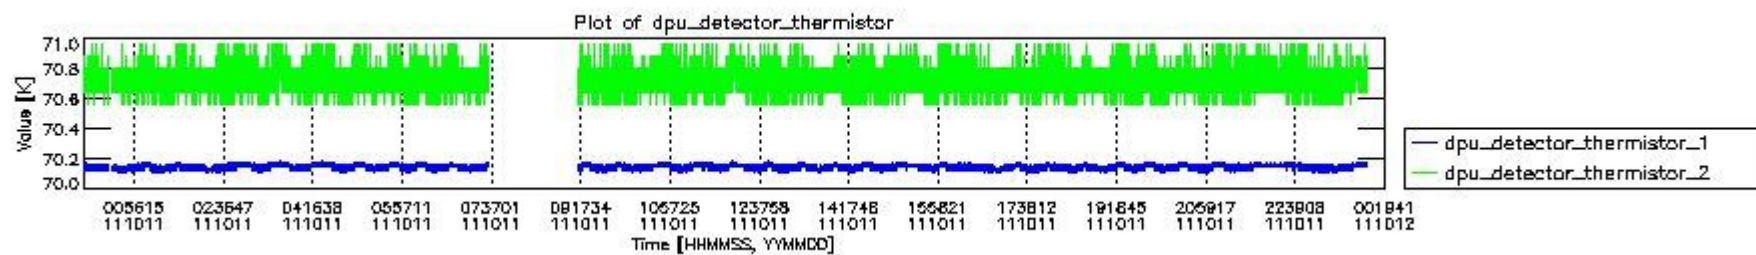

mipas_daily_report_level0_KSPT_L0_4504_N_20111011_3.PNG