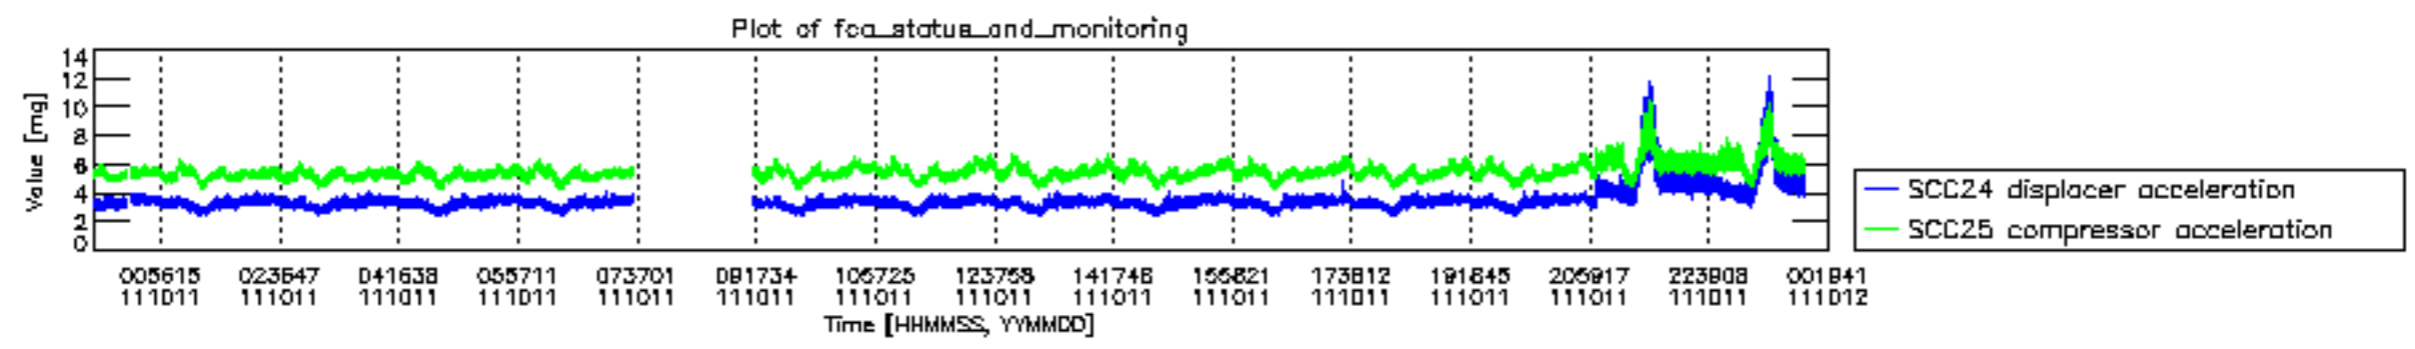

0.2 Instrument Operational Performance Parameters

The following plots give an overview of various instrument parameters for this day. The instrument parameters are part of the auxiliary data field within the source packets of the MIP_NL__0P product. The auxiliary data is normally included twice per interferogram. Note that only the first packet is currently included in monitoring.

mipas_daily_report_level0_KSPT_L0_4504_N_20111011_12.PNG

mipas_daily_report_level0_KSPT_L0_4504_N_20111011_13.PNG

MIPNLOP_MIPSOUPAC_aux_fields_igm_cal, channel statistics plot
 Colour indicates value.