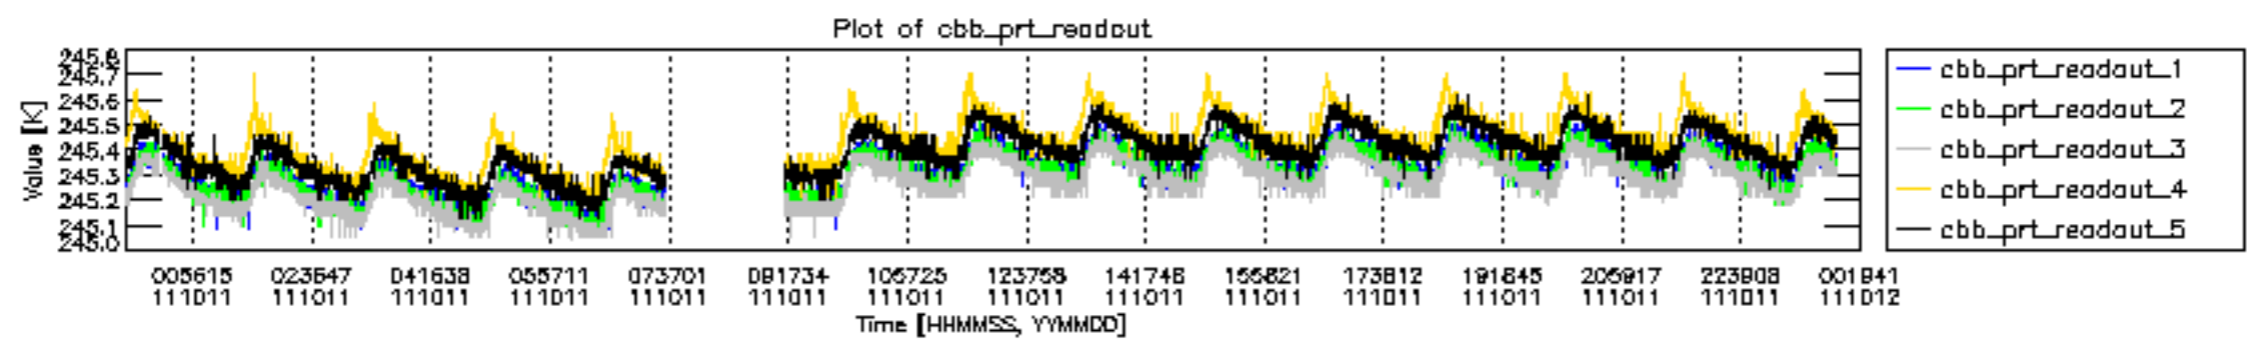

0.2 Instrument Operational Performance Parameters

The following plots give an overview of various instrument parameters for this day. The instrument parameters are part of the auxiliary data field within the source packets of the MIP_NL__0P product. The auxiliary data is normally included twice per interferogram. Note that only the first packet is currently included in monitoring.

mipas_daily_report_level0_KSPT_L0_4504_N_20111011_12.PNG

mipas_daily_report_level0_KSPT_L0_4504_N_20111011_13.PNG

MIPNLOP_MIPSOUPAC_aux_fields_igm_cal, channel statistics plot
 Colour indicates value.