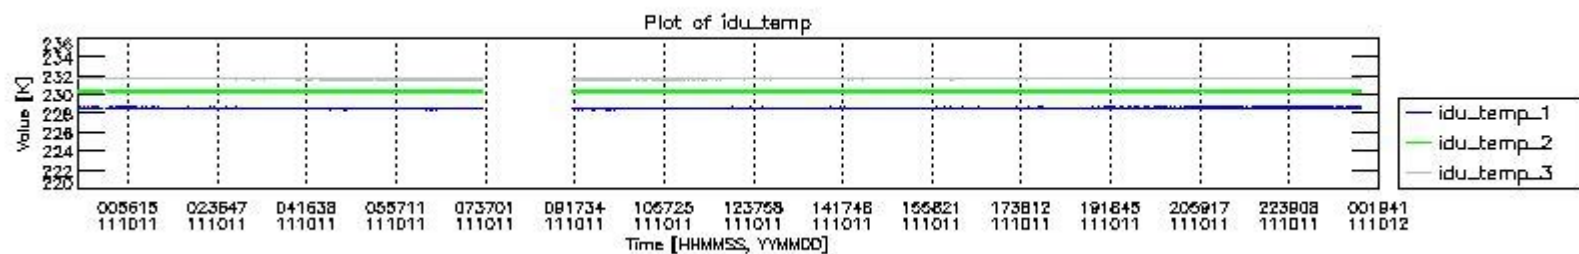

mipas_daily_report_level0_KSPT_L0_4504_N_20111011_2.PNG