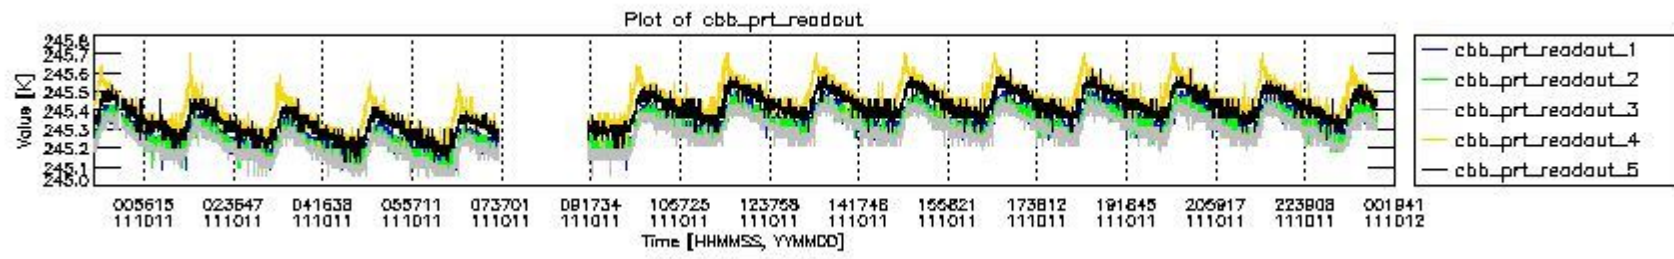

mipas_daily_report_level0_KSPT_L0_4504_N_20111011_9.PNG