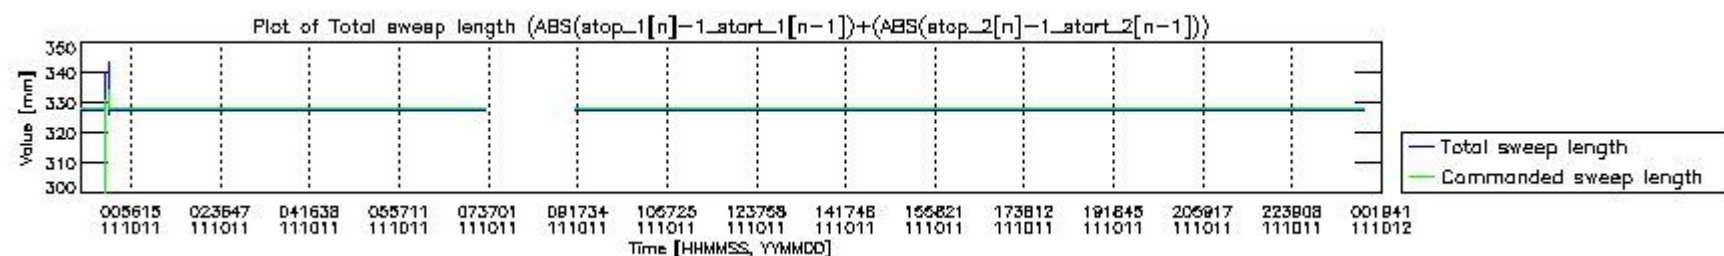

mipas_daily_report_level0_KSPT_L0_4504_N_20111011_6.PNG