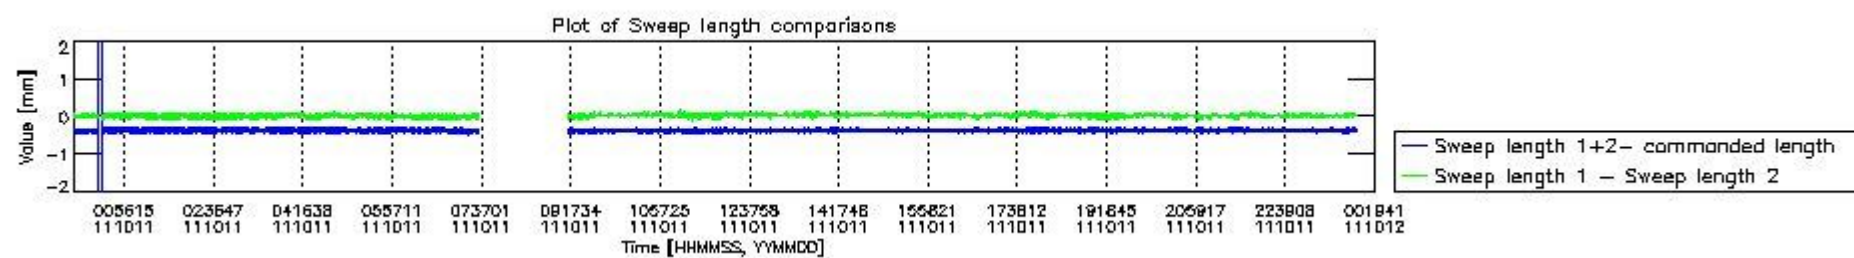

mipas_daily_report_level0_KSPT_L0_4504_N_20111011_8.PNG