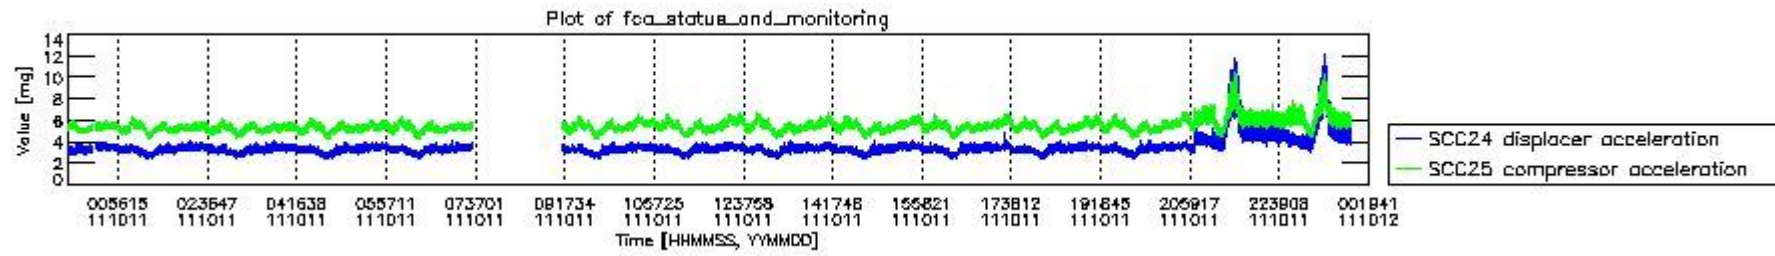

mipas_daily_report_level0_KSPT_L0_4504_N_20111011_10.PNG

The following table shows channel statistics for all channels for this day.

Channel	Min	Max	ADC
A1	-16342	17063	16bit
B1	-17043	15088	16bit
C1	-25209	19587	16bit
D1	-32768	32767	16bit
A2	-14059	16998	16bit
B2	-14707	14486	16bit
C2	-19955	20136	16bit
D2	-32768	32767	16bit