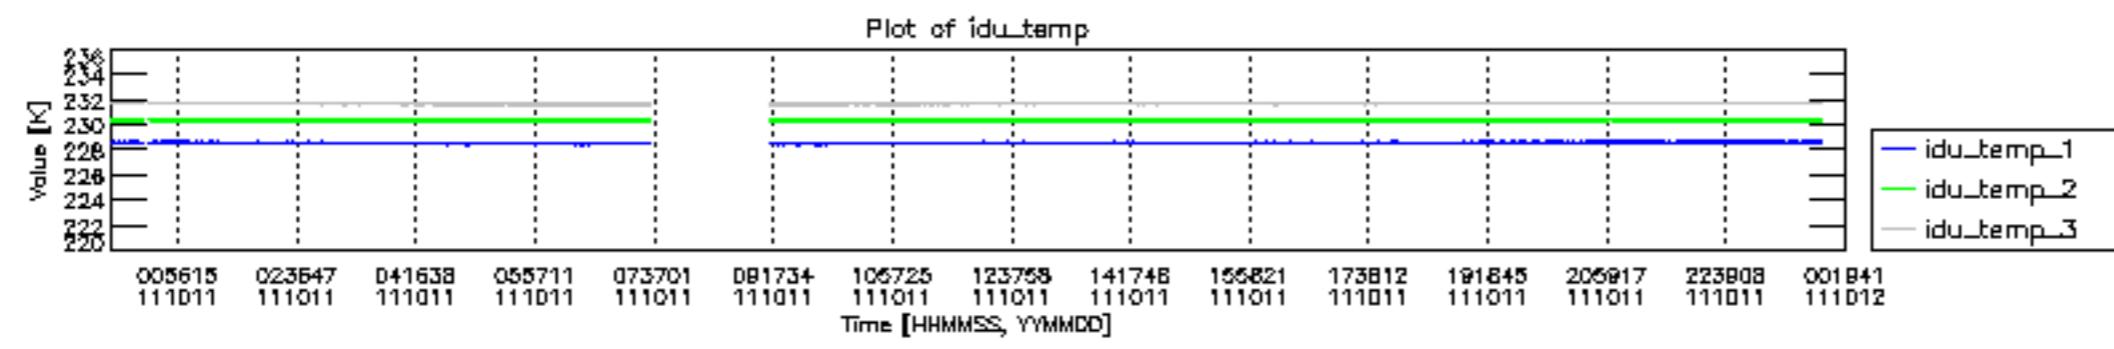

0.2 Instrument Operational Performance Parameters

The following plots give an overview of various instrument parameters for this day. The instrument parameters are part of the auxiliary data field within the source packets of the MIP_NL__0P product. The auxiliary data is normally included twice per interferogram. Note that only the first packet is currently included in monitoring.

Number	Product name	#CN0	#FPO
--------	--------------	------	------

0	MIP_NL__0PNPDE20111011_001149_000060043107_00260_50274_9813.N1	0	1
1	MIP_NL__0PNPDE20111011_015044_000044433107_00261_50275_9814.N1	0	1
2	MIP_NL__0PNPDE20111011_030414_000061153107_00262_50276_9815.N1	0	1
3	MIP_NL__0PNPDE20111011_044536_000060563107_00263_50277_9816.N1	0	1
4	MIP_NL__0PNPDK20111011_062558_000041113107_00264_50278_7267.N1	0	1
5	MIP_NL__0PNPDK20111011_091405_000059543107_00266_50280_7269.N1	0	1
6	MIP_NL__0PNPDK20111011_105140_000061063107_00267_50281_7270.N1	0	2
7	MIP_NL__0PNPDK20111011_123149_000059203107_00268_50282_7271.N1	0	2
8	MIP_NL__0PNPDK20111011_140847_000059313107_00269_50283_7272.N1	0	2
9	MIP_NL__0PNPDK20111011_154605_000059683107_00270_50284_7273.N1	0	2
10	MIP_NL__0PNPDK20111011_172439_000059723107_00271_50285_7274.N1	0	2
11	MIP_NL__0PNPDK20111011_190317_000061083107_00272_50286_7275.N1	0	2
12	MIP_NL__0PNPDE20111011_204420_000042743107_00273_50287_9817.N1	0	2
13	MIP_NL__0PNPDE20111011_215429_000060733107_00273_50287_9818.N1	0	2
14	MIP_NL__0PNPDE20111011_233437_000061293107_00274_50288_9819.N1	0	2

mipas_daily_report_level0_KSPT_L0_4504_N_20111011_12.PNG

mipas_daily_report_level0_KSPT_L0_4504_N_20111011_13.PNG

MIPNLOP_MIPSOUPAC_aux_fields_igm_cal, channel statistics plot
 Colour indicates value.