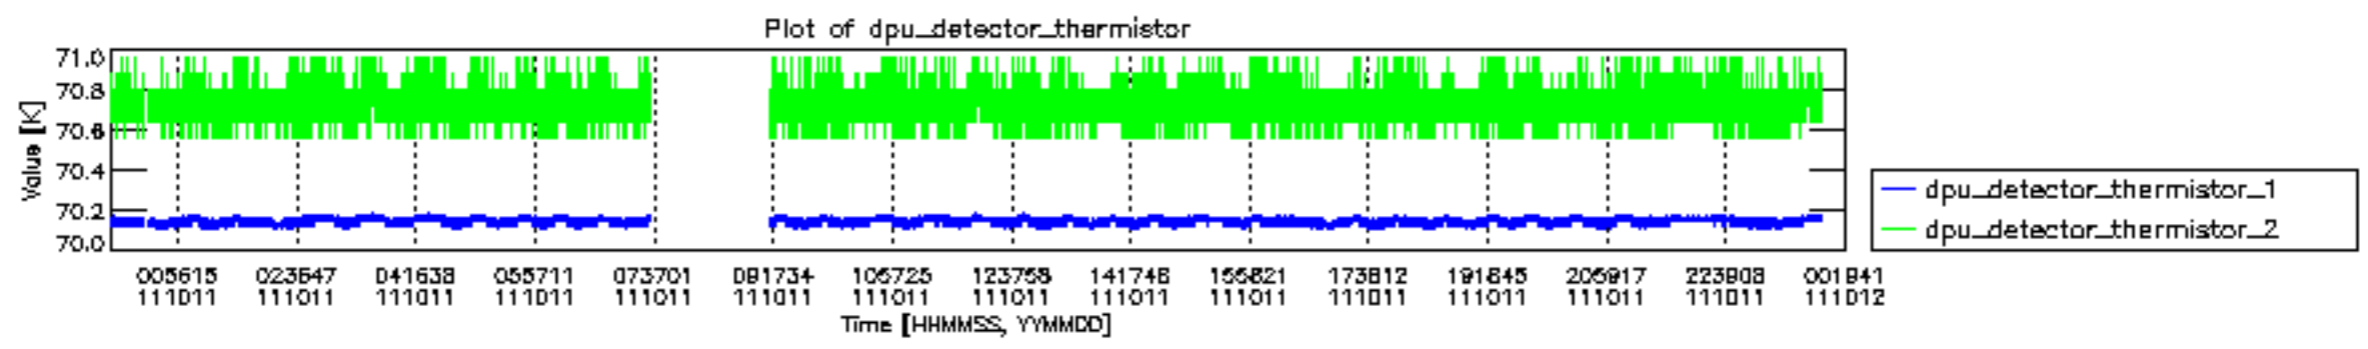

0.2 Instrument Operational Performance Parameters

The following plots give an overview of various instrument parameters for this day. The instrument parameters are part of the auxiliary data field within the source packets of the MIP_NL__0P product. The auxiliary data is normally included twice per interferogram. Note that only the first packet is currently included in monitoring.

mipas_daily_report_level0_KSPT_L0_4504_N_20111011_12.PNG

mipas_daily_report_level0_KSPT_L0_4504_N_20111011_13.PNG

MIPNLOP_MIPSOUPAC_aux_fields_igm_cal, channel statistics plot
 Colour indicates value.