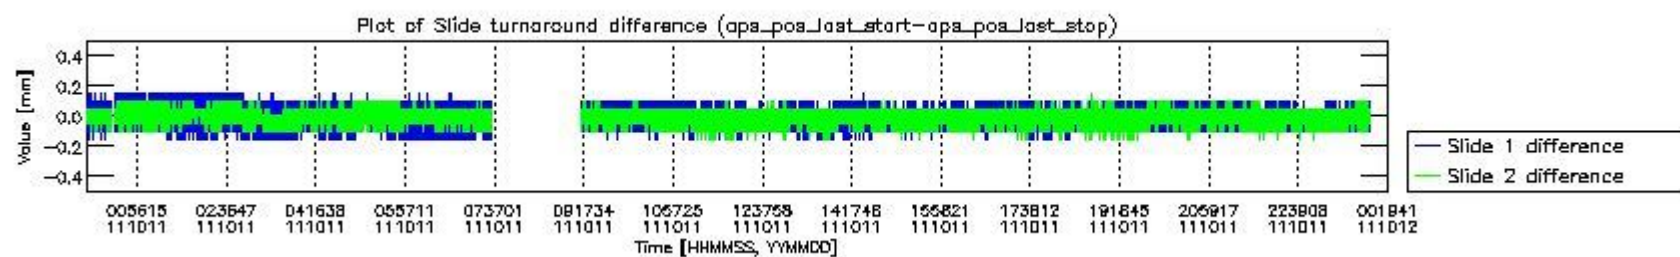

mipas_daily_report_level0_KSPT_L0_4504_N_20111011_5.PNG