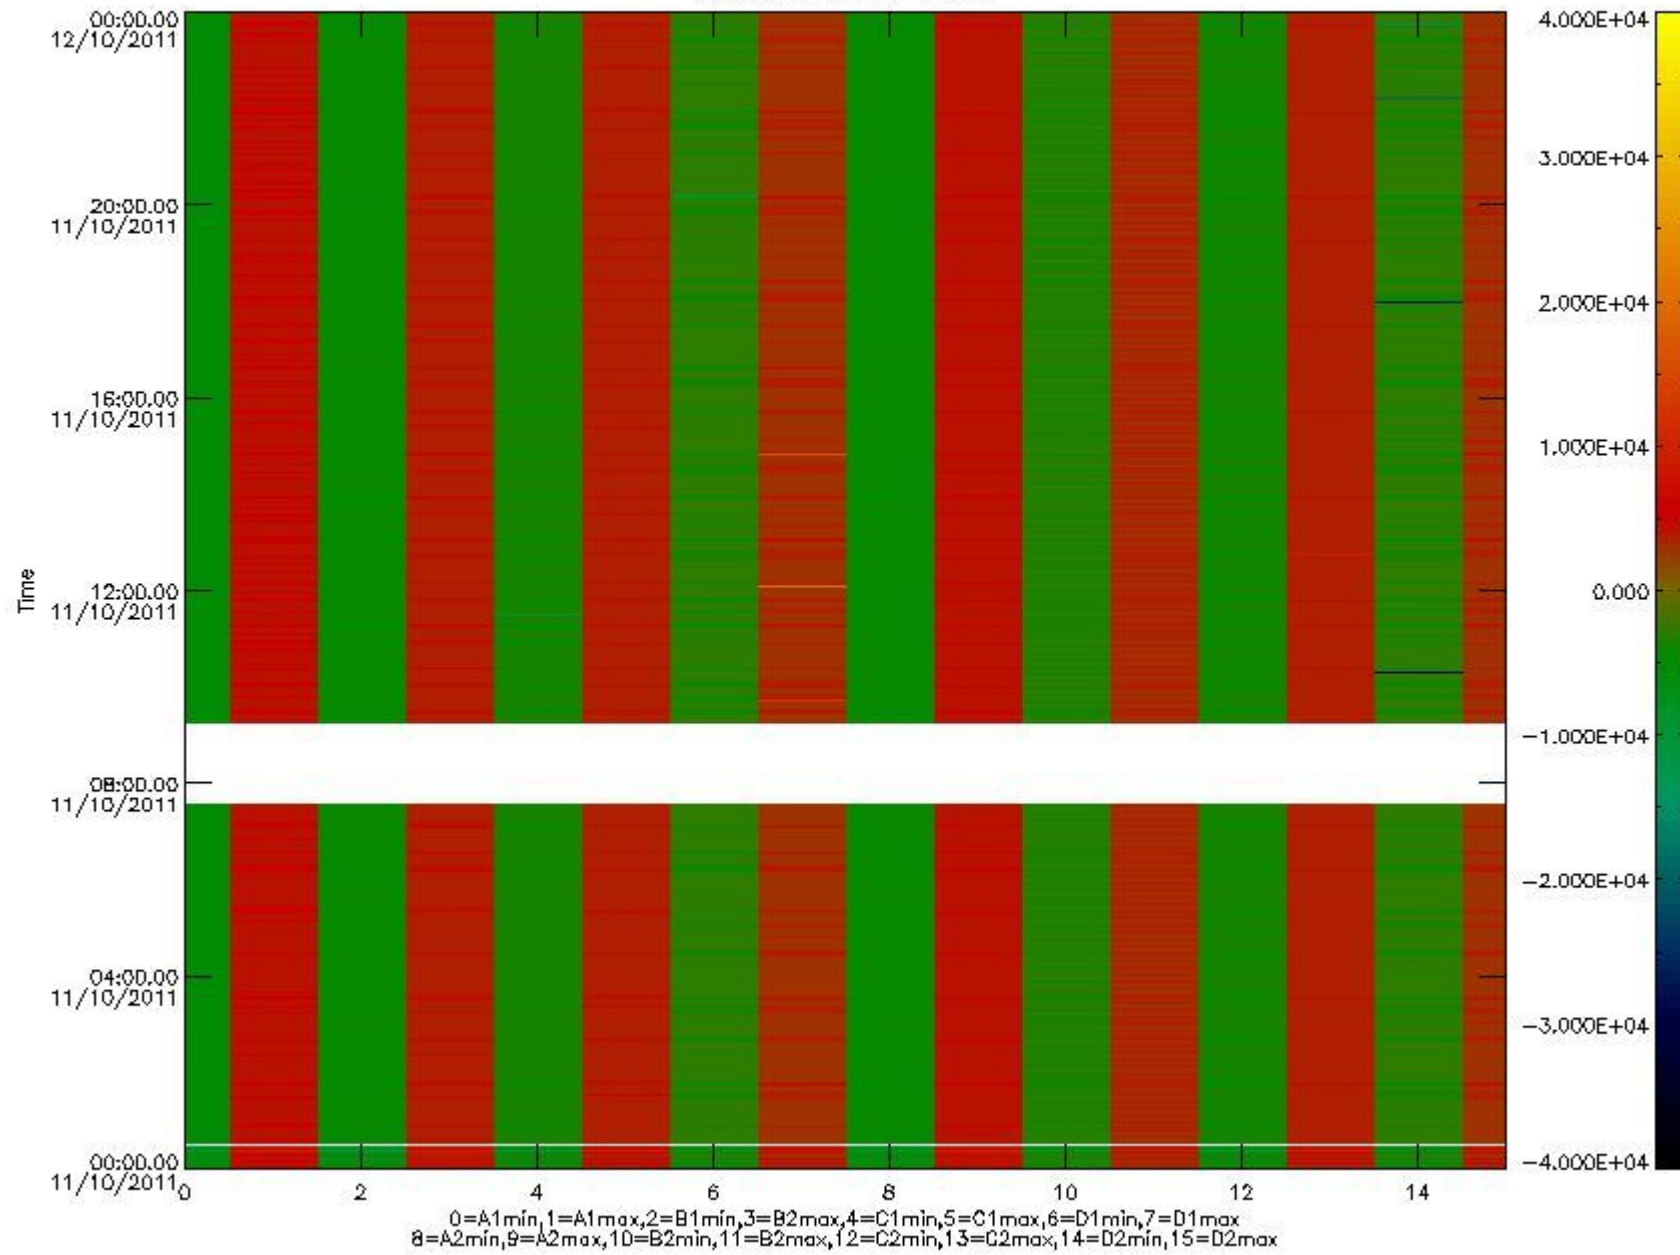

MIPNLOP_MIPSOUPAC_aux_fields_igm_cal, channel statistics plot
Colour indicates value.

mipas_daily_report_level0_KSPT_L0_4504_N_20111011_11.PNG

0.3 ADF monitoring

The use of ADFs is shown in two ways:

1. By means of two tables that can be used to find the ADF used for a specific product.
2. By means of plots that show changes in ADF using colours.

Number	ADF
0	AUX_CN0_AXVPDS20020123_121901_20020101_000000_20200101_000000
1	AUX_FPO_AXVPDS20111010_102113_20111009_182003_20111019_203347
2	AUX_FPO_AXVPDS20111011_102647_20111010_192333_20111020_213716

Number	Product name	#CN0	#FPO