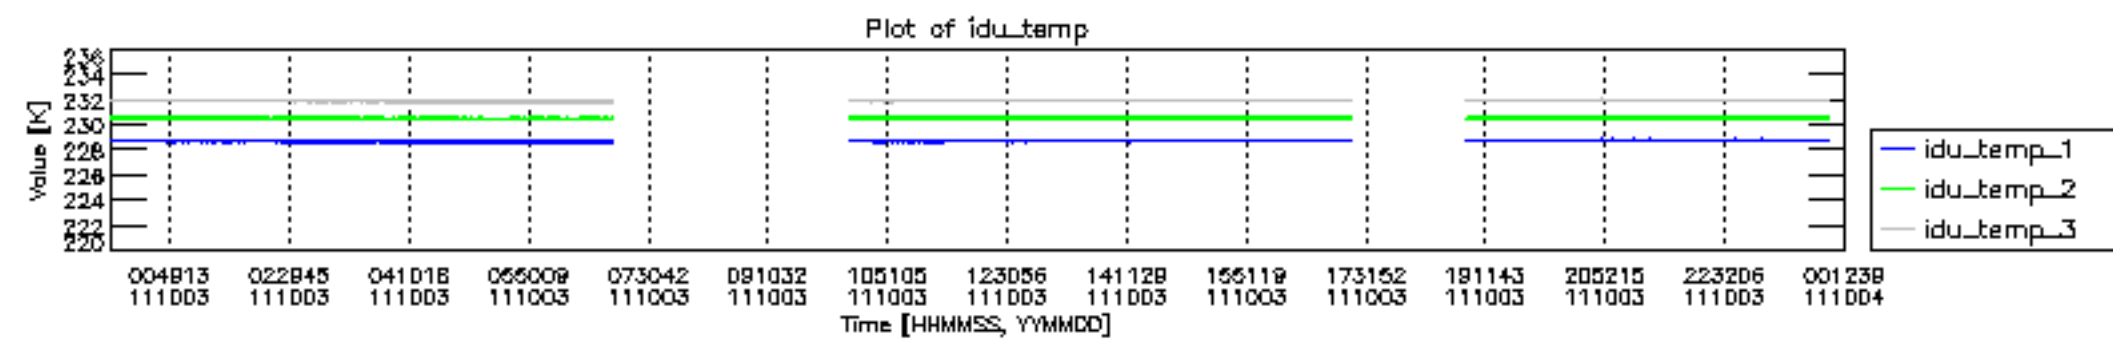

0.2 Instrument Operational Performance Parameters

The following plots give an overview of various instrument parameters for this day. The instrument parameters are part of the auxiliary data field within the source packets of the MIP_NL__0P product. The auxiliary data is normally included twice per interferogram. Note that only the first packet is currently included in monitoring.

Number	Product name	#CN0	#FPO
--------	--------------	------	------

0	MIP_NL__0PNPDE20111003_000452_000059583107_00145_50159_9759.N1	0	1
1	MIP_NL__0PNPDE20111003_014303_000044623107_00146_50160_9760.N1	0	1
2	MIP_NL__0PNPDE20111003_025652_000061613107_00147_50161_9761.N1	0	1
3	MIP_NL__0PNPDE20111003_043859_000060563107_00148_50162_9762.N1	0	1
4	MIP_NL__0PNPDK20111003_061924_000024333107_00149_50163_7196.N1	0	1
5	MIP_NL__0PNPDK20111003_101904_000016563107_00152_50166_7197.N1	0	1
6	MIP_NL__0PNPDK20111003_104506_000060243107_00152_50166_7199.N1	0	2
7	MIP_NL__0PNPDK20111003_122413_000060583107_00153_50167_7200.N1	0	2
8	MIP_NL__0PNPDK20111003_140415_000059003107_00154_50168_7201.N1	0	2
9	MIP_NL__0PNPDK20111003_154056_000059003107_00155_50169_7203.N1	0	2
10	MIP_NL__0PNPDK20111003_185622_000061233107_00157_50171_7205.N1	0	2
11	MIP_NL__0PNPDE20111003_203743_000042143107_00158_50172_9763.N1	0	2
12	MIP_NL__0PNPDE20111003_214659_000061523107_00158_50172_9764.N1	0	2
13	MIP_NL__0PNPDE20111003_232828_000060673107_00159_50173_9765.N1	0	2

mipas_daily_report_level0_KSPT_L0_4504_N_20111003_12.PNG

mipas_daily_report_level0_KSPT_L0_4504_N_20111003_13.PNG

MIPNLOP_MIPSOUPAC_aux_fields_igm_cal, channel statistics plot
 Colour indicates value.