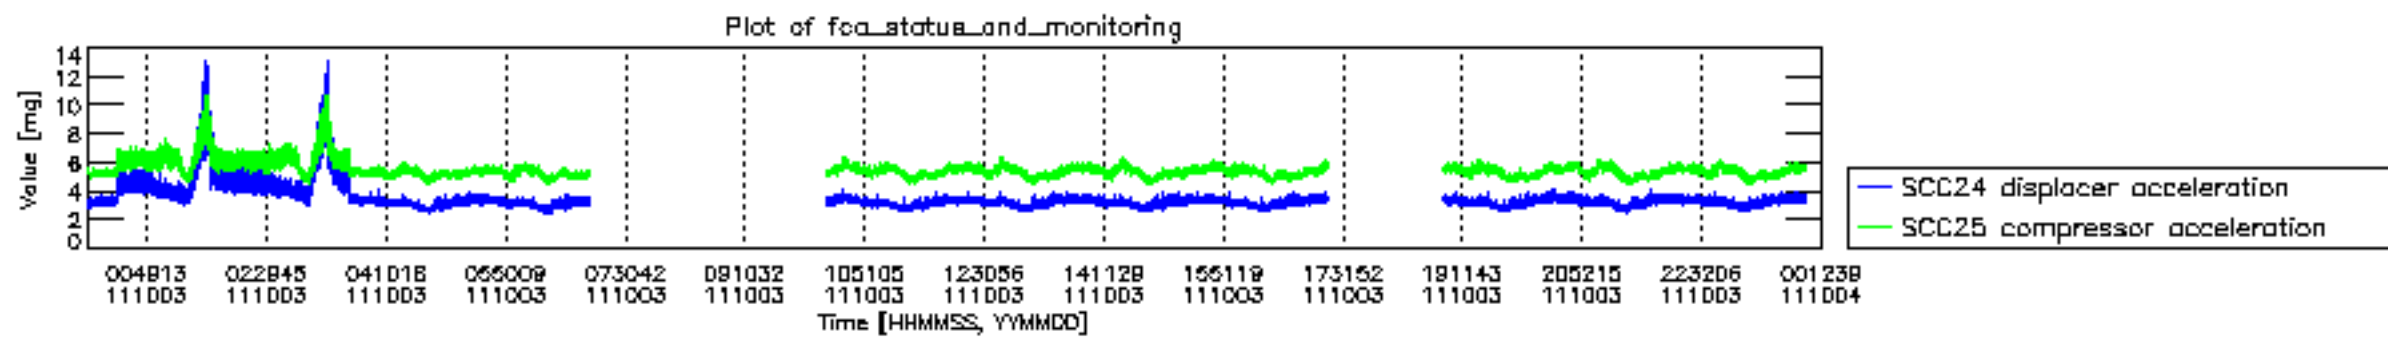

0.2 Instrument Operational Performance Parameters

The following plots give an overview of various instrument parameters for this day. The instrument parameters are part of the auxiliary data field within the source packets of the MIP_NL__0P product. The auxiliary data is normally included twice per interferogram. Note that only the first packet is currently included in monitoring.

mipas_daily_report_level0_KSPT_L0_4504_N_20111003_12.PNG

mipas_daily_report_level0_KSPT_L0_4504_N_20111003_13.PNG

MIPNLOP_MIPSOUPAC_aux_fields_igm_cal, channel statistics plot
 Colour indicates value.