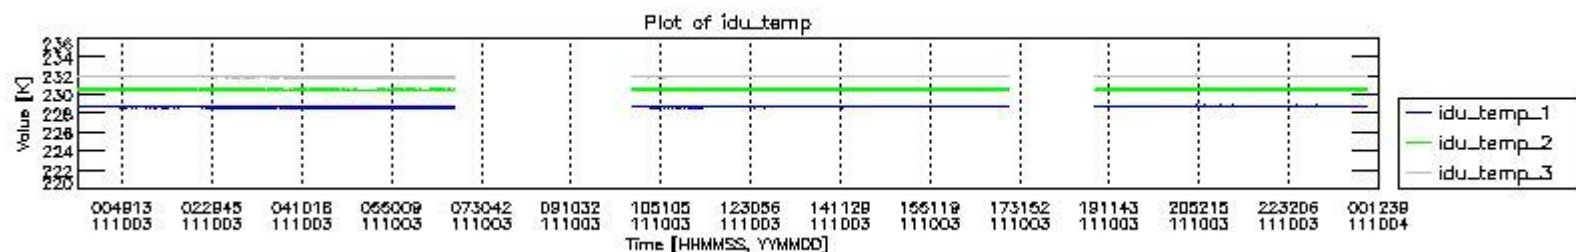

mipas_daily_report_level0_KSPT_L0_4504_N_20111003_2.PNG