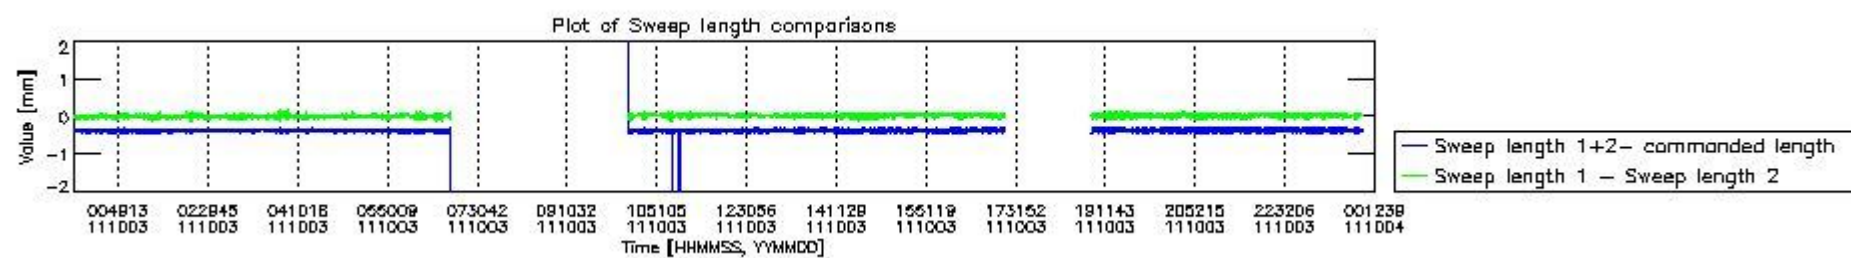

mipas_daily_report_level0_KSPT_L0_4504_N_20111003_8.PNG