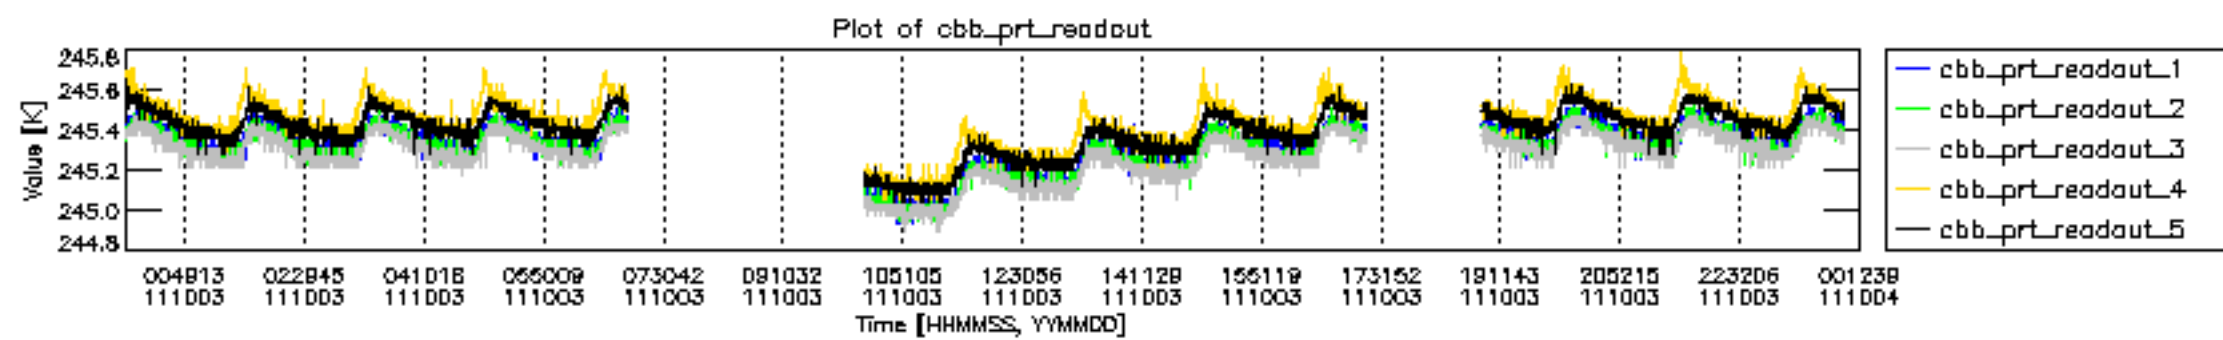

0.2 Instrument Operational Performance Parameters

The following plots give an overview of various instrument parameters for this day. The instrument parameters are part of the auxiliary data field within the source packets of the MIP_NL__0P product. The auxiliary data is normally included twice per interferogram. Note that only the first packet is currently included in monitoring.

mipas_daily_report_level0_KSPT_L0_4504_N_20111003_12.PNG

mipas_daily_report_level0_KSPT_L0_4504_N_20111003_13.PNG

MIPNLOP_MIPSOUPAC_aux_fields_igm_cal, channel statistics plot
 Colour indicates value.