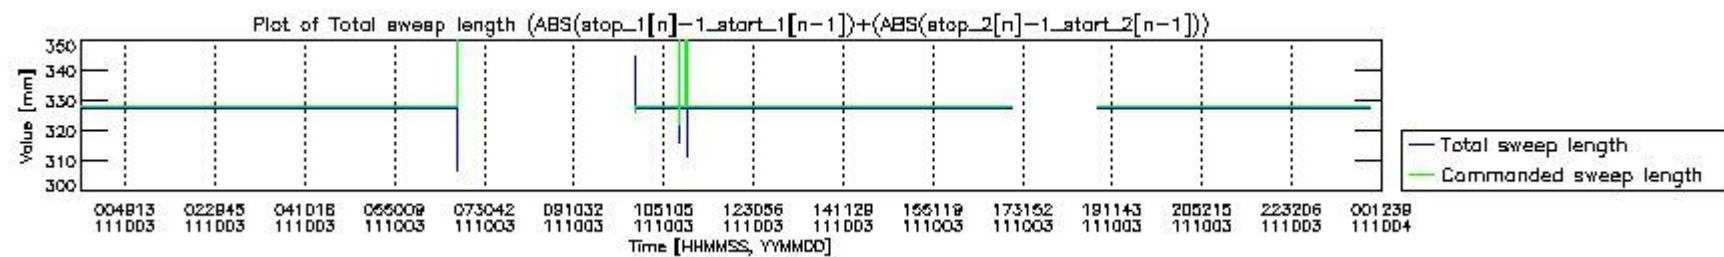

mipas_daily_report_level0_KSPT_L0_4504_N_20111003_6.PNG