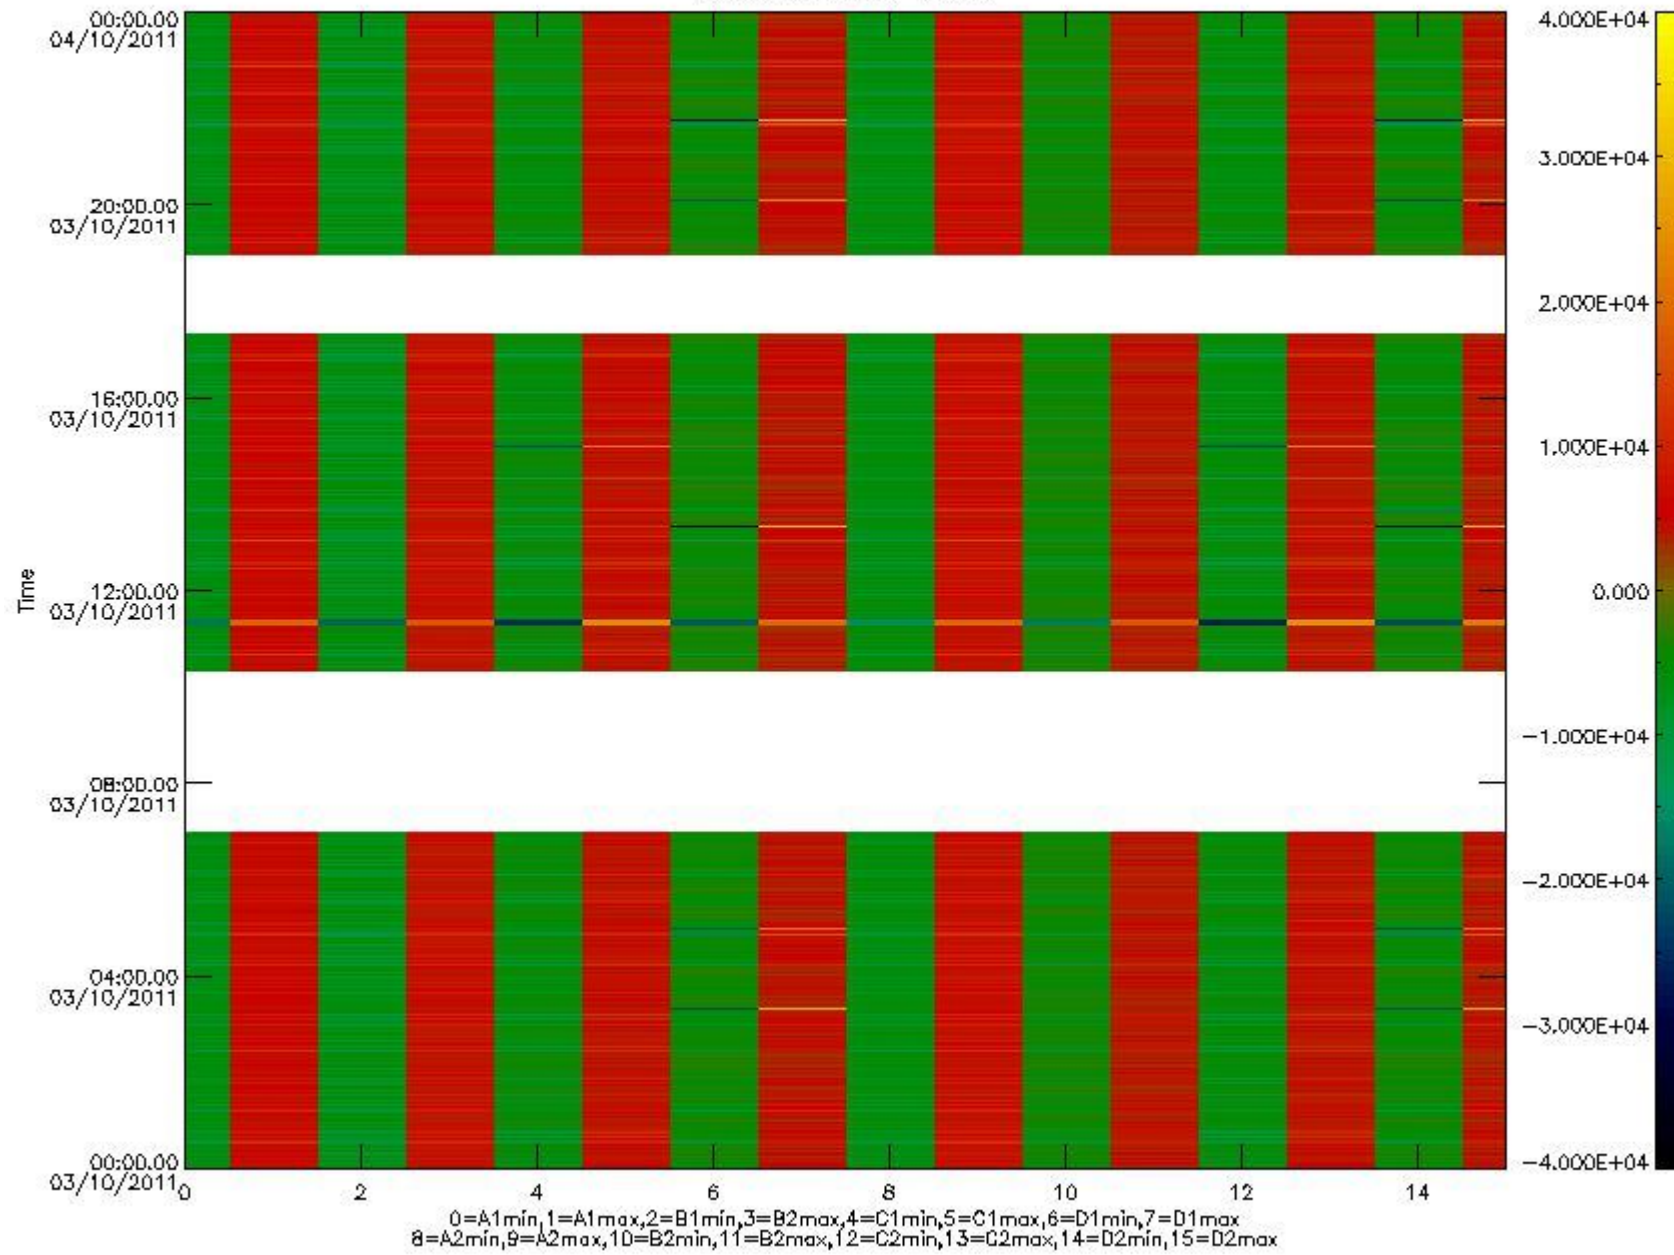

0.1.1 Report summary

The table below shows general characteristics of the data that are included into this report.

Item	Value
Report version	v1.6 08-11-2010
Time of report generation	08OCT2011 05:23:49
Data source version	KSPT_L0/4504-N
Processing scope for products	03OCT2011 00:00:00 to 04OCT2011 00:00:00
Start time of first product within scope	03OCT2011 00:04:52
Stop time of last product within scope	04OCT2011 01:09:35
Total number of level 0 products	14
Number of level 0 products with errors	0

0.2 Instrument Operational Performance Parameters

The following plots give an overview of various instrument parameters for this day. The instrument parameters are part of the auxiliary data field within the source packets of the MIP_NL__0P product. The auxiliary data is normally included twice per interferogram. Note that only the first packet is currently included in monitoring.

mipas_daily_report_level0_KSPT_L0_4504_N_20111003_8.PNG

mipas_daily_report_level0_KSPT_L0_4504_N_20111003_9.PNG

mipas_daily_report_level0_KSPT_L0_4504_N_20111003_10.PNG

The following table shows channel statistics for all channels for this day.

mipas_daily_report_level0_KSPT_L0_4504_N_20111003_11.PNG

0.3 ADF monitoring

The use of ADFs is shown in two ways:

1. By means of two tables that can be used to find the ADF used for a specific product.
2. By means of plots that show changes in ADF using colours.