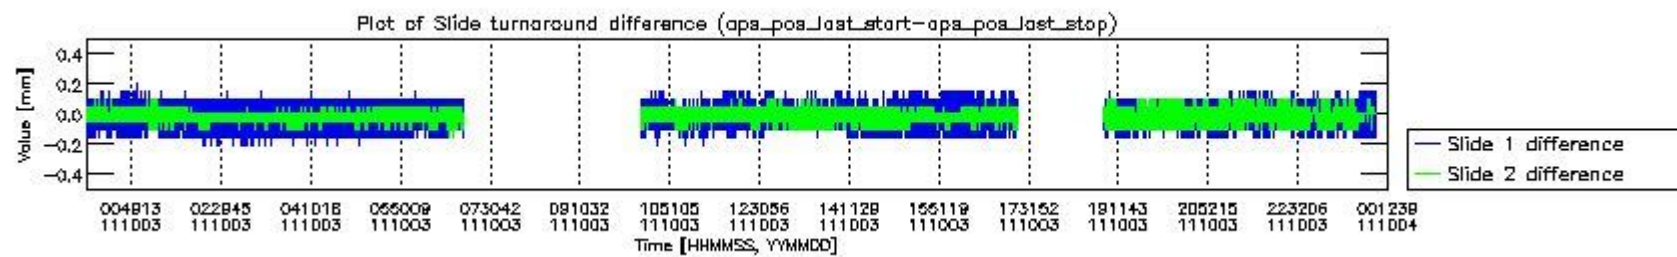

mipas_daily_report_level0_KSPT_L0_4504_N_20111003_5.PNG