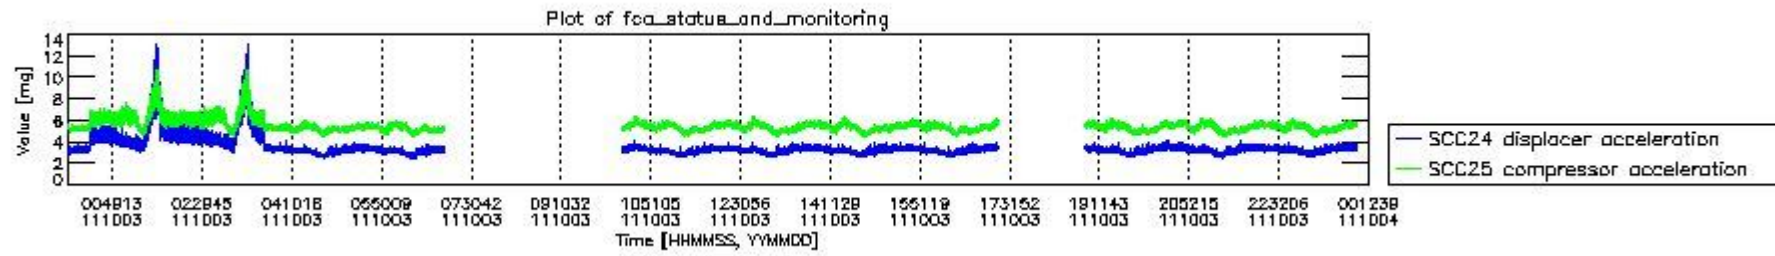

mipas_daily_report_level0_KSPT_L0_4504_N_20111003_10.PNG

The following table shows channel statistics for all channels for this day.

Channel	Min	Max	ADC
A1	-32768	32767	16bit
B1	-32768	32767	16bit
C1	-25157	25067	16bit
D1	-32768	32767	16bit
A2	-32768	28249	16bit
B2	-32768	32767	16bit
C2	-26189	25800	16bit
D2	-32768	32767	16bit