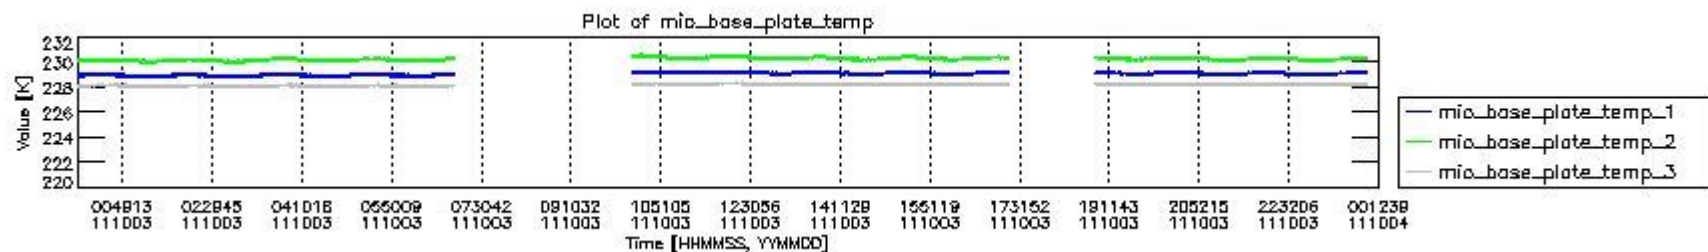

mipas_daily_report_level0_KSPT_L0_4504_N_20111003_1.PNG