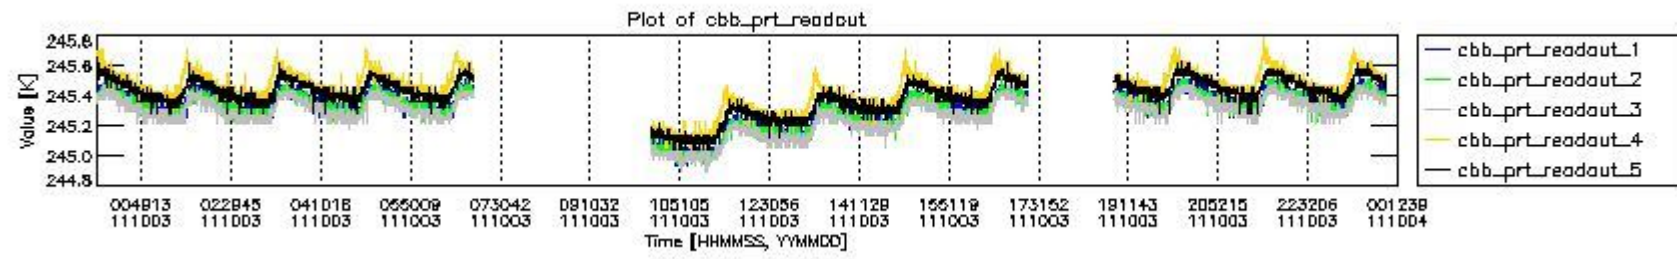

mipas_daily_report_level0_KSPT_L0_4504_N_20111003_9.PNG