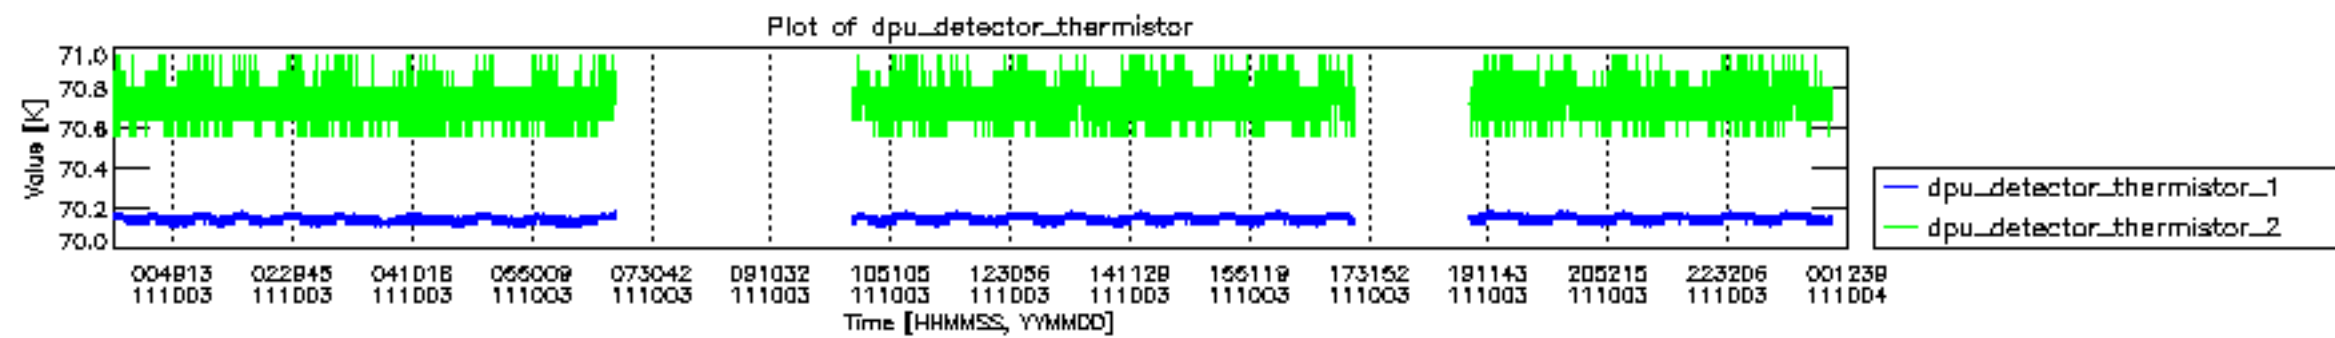

0.2 Instrument Operational Performance Parameters

The following plots give an overview of various instrument parameters for this day. The instrument parameters are part of the auxiliary data field within the source packets of the MIP_NL__0P product. The auxiliary data is normally included twice per interferogram. Note that only the first packet is currently included in monitoring.

mipas_daily_report_level0_KSPT_L0_4504_N_20111003_12.PNG

mipas_daily_report_level0_KSPT_L0_4504_N_20111003_13.PNG

MIPNLOP_MIPSOUPAC_aux_fields_igm_cal, channel statistics plot
 Colour indicates value.