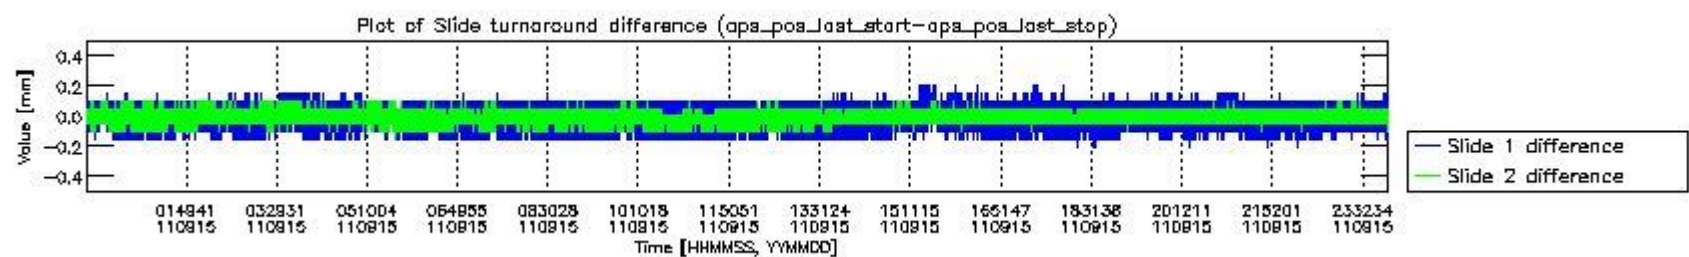

mipas_daily_report_level0_KSPT_L0_4504_N_20110915_5.PNG