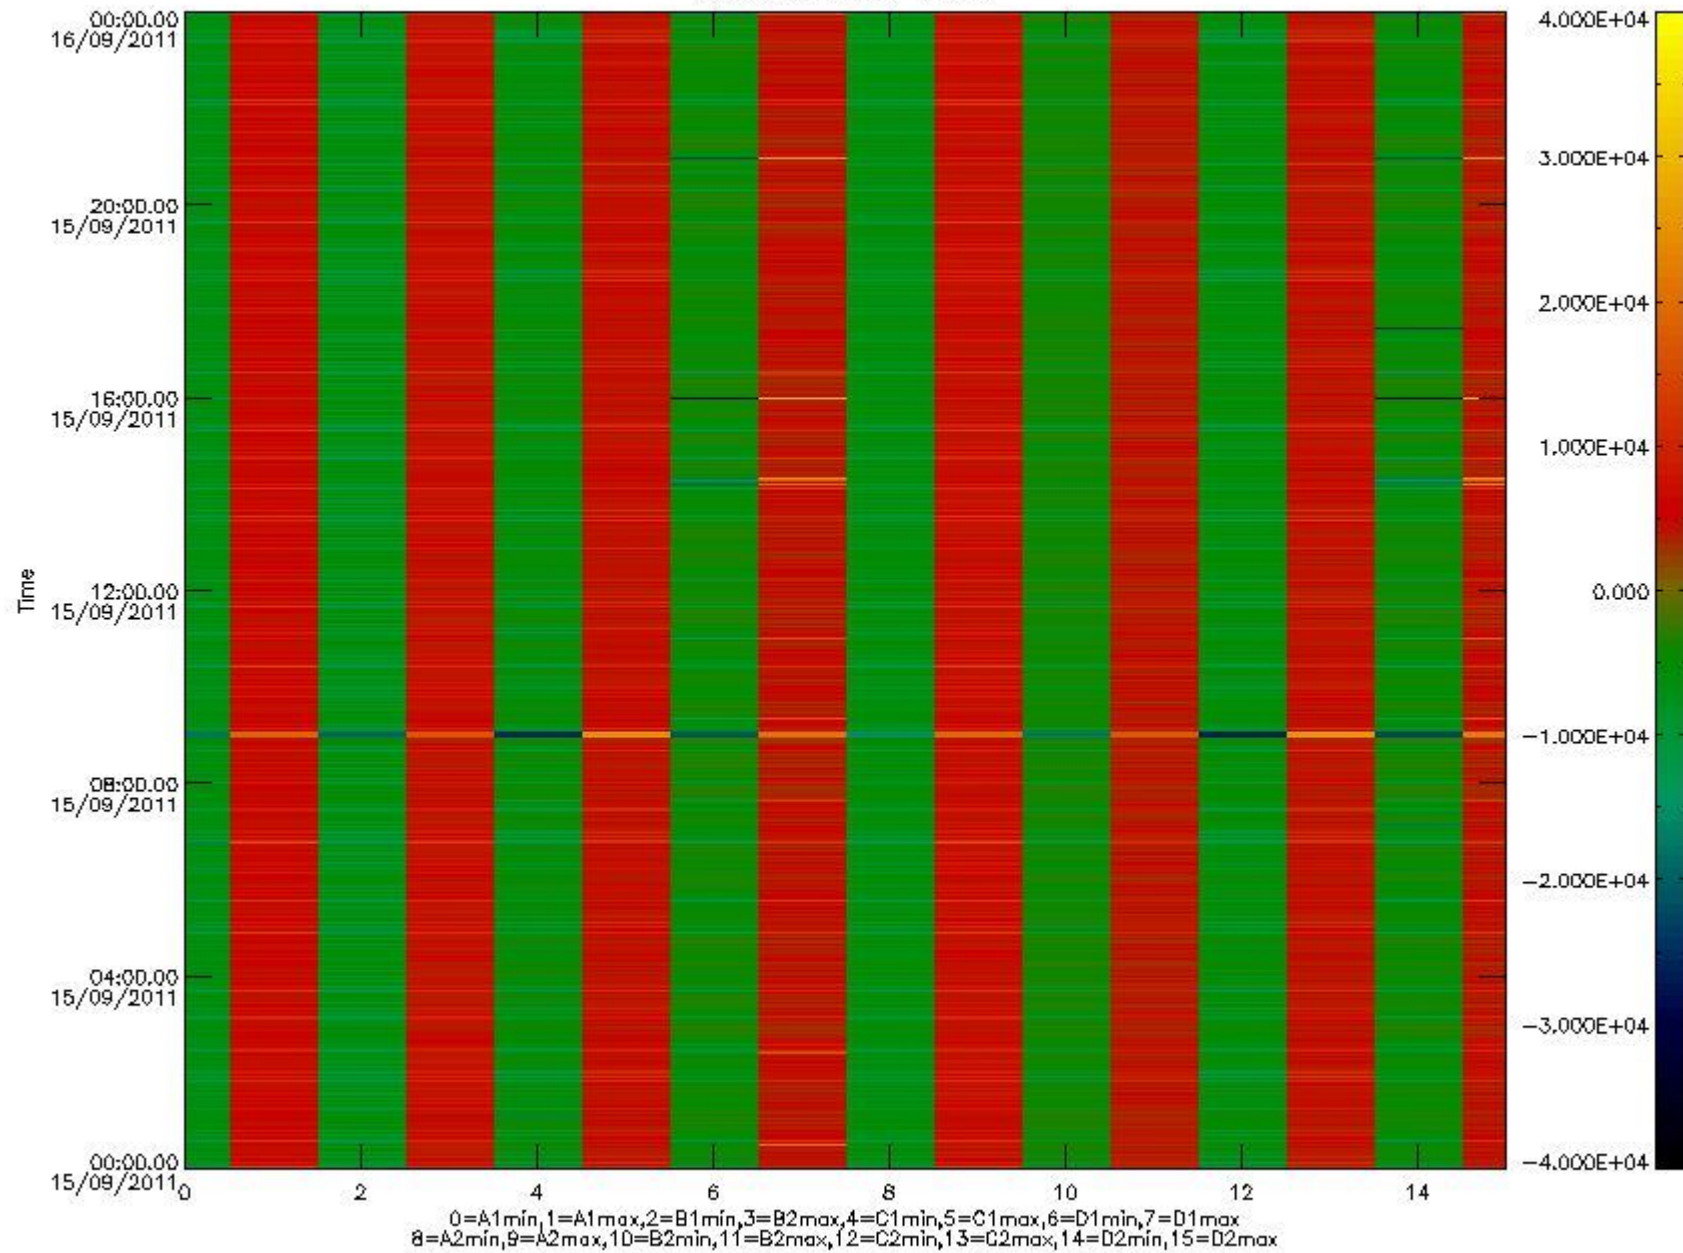

MIPNLOP_MIPSOUPAC_aux_fields_1gm_cal, channel statistics plot
Colour indicates value.

mipas_daily_report_level0_KSPT_L0_4504_N_20110915_11.PNG

0.3 ADF monitoring

The use of ADFs is shown in two ways:

1. By means of two tables that can be used to find the ADF used for a specific product.
2. By means of plots that show changes in ADF using colours.

Number	ADF
0	AUX_CN0_AXVPDS20020123_121901_20020101_000000_20200101_000000
1	AUX_FPO_AXVPDS20110914_102113_20110913_191316_20110923_212700
2	AUX_FPO_AXVPDS20110915_102112_20110914_183631_20110924_205015

Number	Product name	#CN0	#FPO