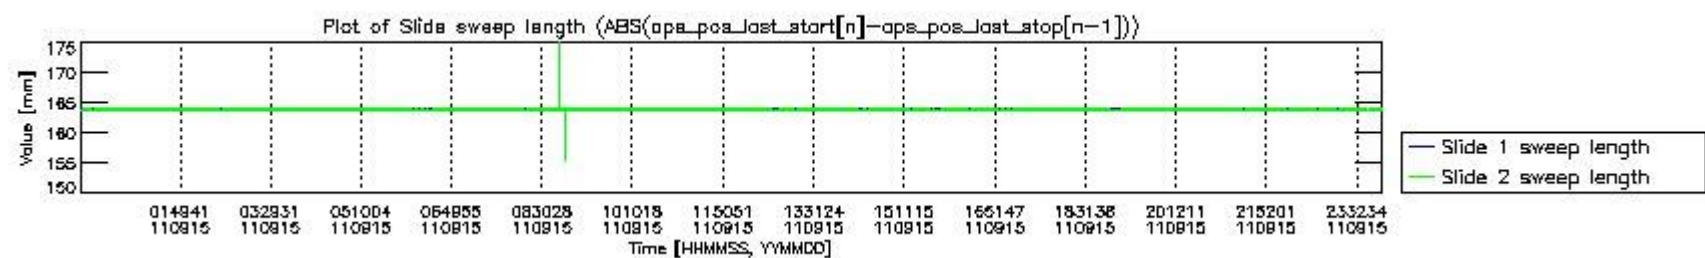

mipas_daily_report_level0_KSPT_L0_4504_N_20110915_7.PNG