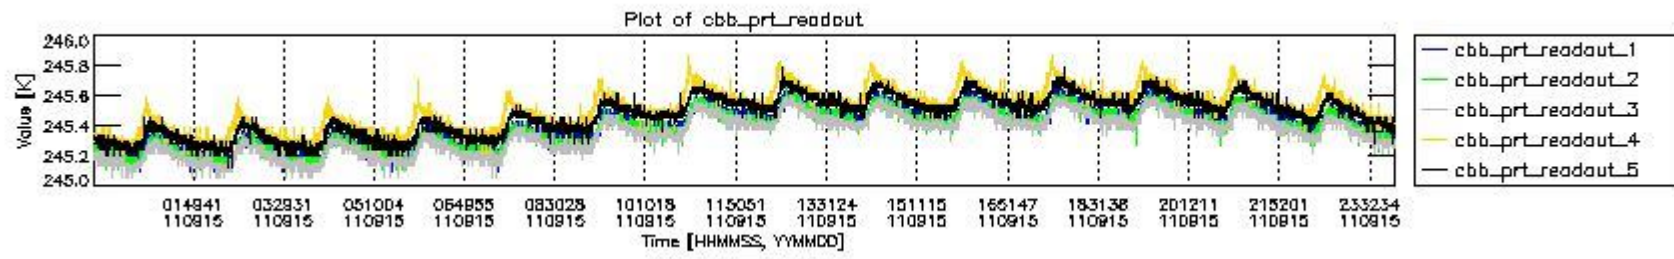

mipas_daily_report_level0_KSPT_L0_4504_N_20110915_9.PNG