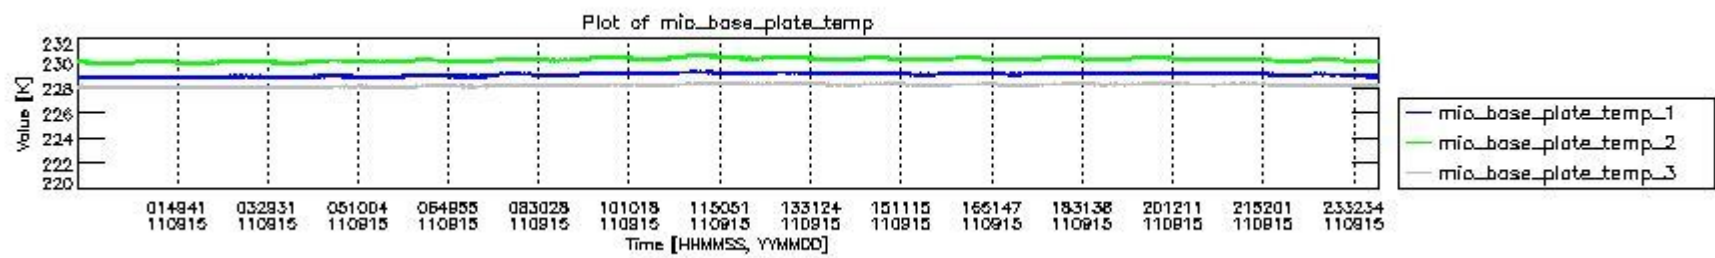

mipas_daily_report_level0_KSPT_L0_4504_N_20110915_1.PNG