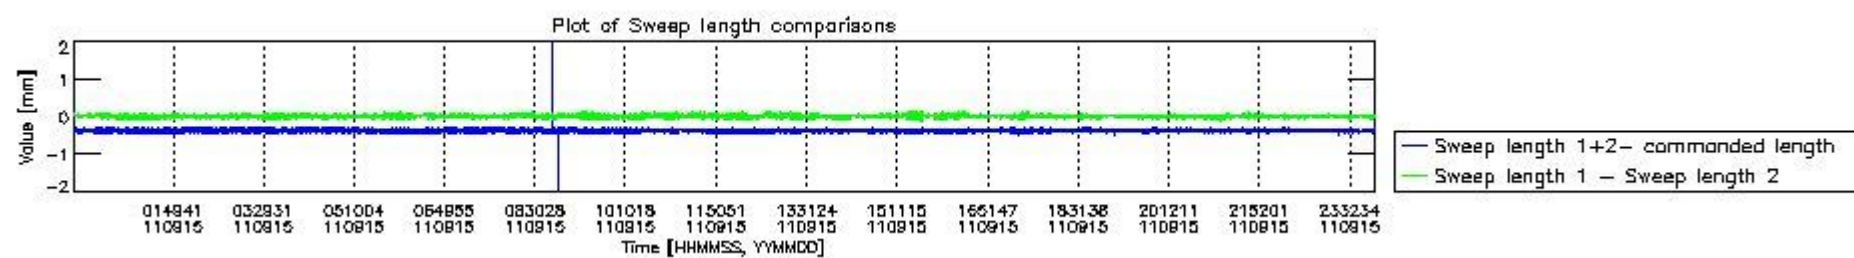

mipas_daily_report_level0_KSPT_L0_4504_N_20110915_8.PNG