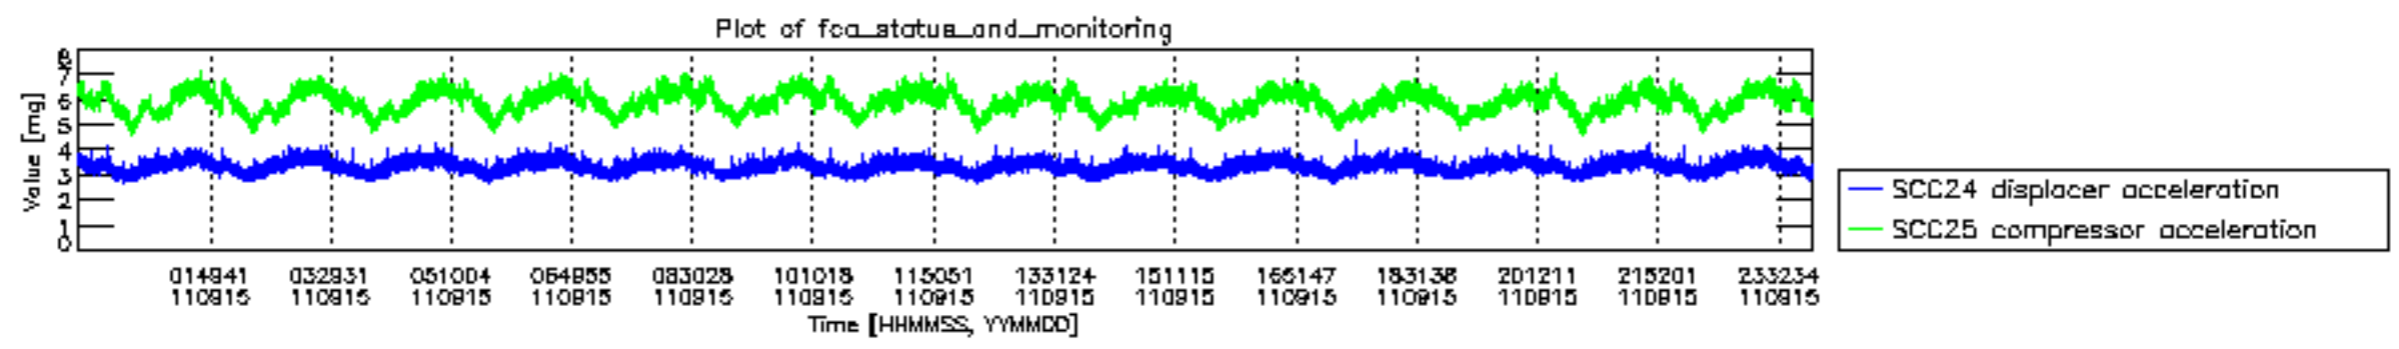

0.2 Instrument Operational Performance Parameters

The following plots give an overview of various instrument parameters for this day. The instrument parameters are part of the auxiliary data field within the source packets of the MIP_NL__0P product. The auxiliary data is normally included twice per interferogram. Note that only the first packet is currently included in monitoring.

mipas_daily_report_level0_KSPT_L0_4504_N_20110915_12.PNG

mipas_daily_report_level0_KSPT_L0_4504_N_20110915_13.PNG

MIPNLOP_MIPSOUPAC_aux_fields_igm_cal, channel statistics plot
 Colour indicates value.