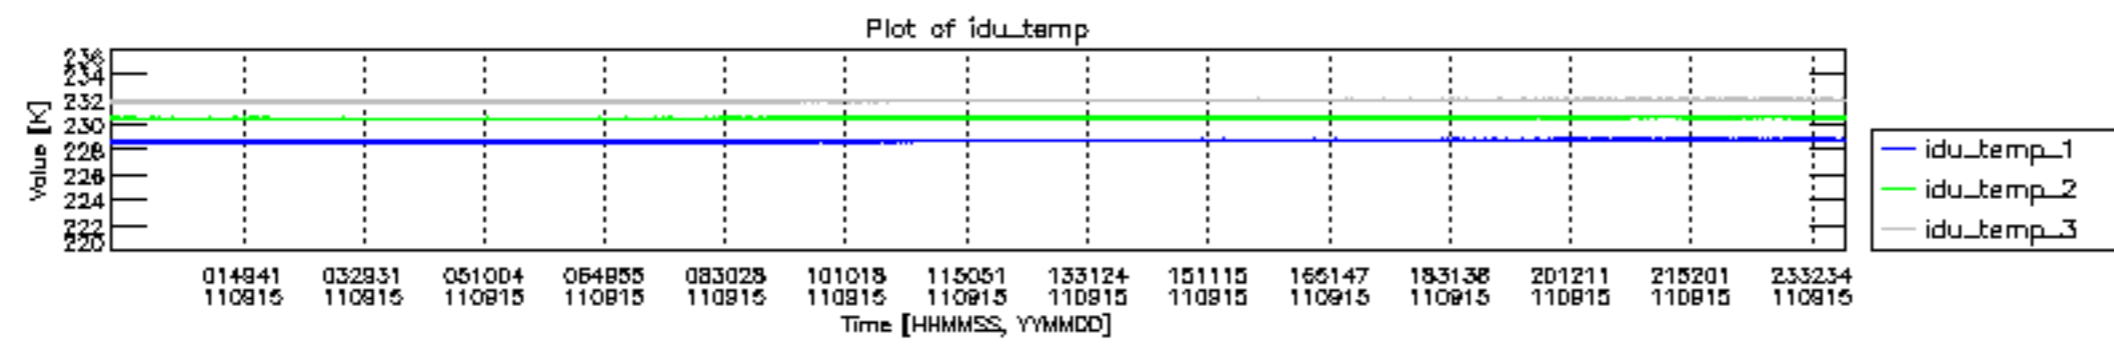

0.2 Instrument Operational Performance Parameters

The following plots give an overview of various instrument parameters for this day. The instrument parameters are part of the auxiliary data field within the source packets of the MIP_NL__0P product. The auxiliary data is normally included twice per interferogram. Note that only the first packet is currently included in monitoring.

mipas_daily_report_level0_KSPT_L0_4504_N_20110915_12.PNG

mipas_daily_report_level0_KSPT_L0_4504_N_20110915_13.PNG

MIPNLOP_MIPSOUPAC_aux_fields_igm_cal, channel statistics plot
 Colour indicates value.