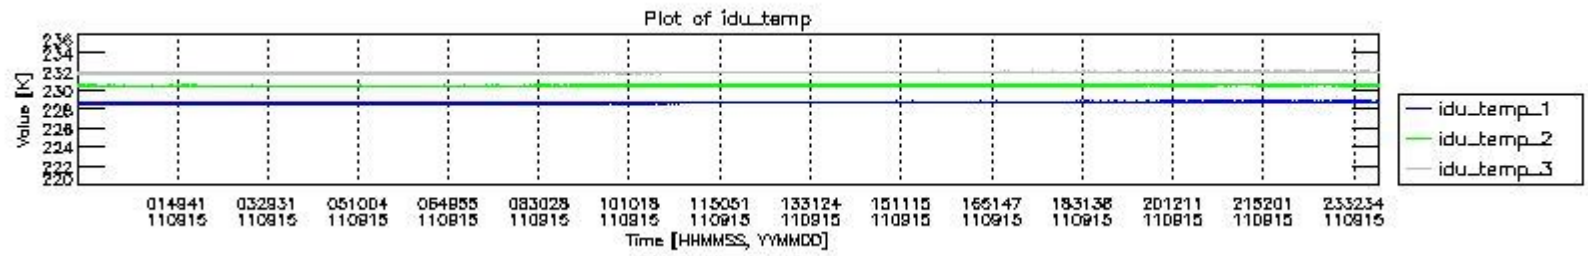

mipas_daily_report_level0_KSPT_L0_4504_N_20110915_2.PNG