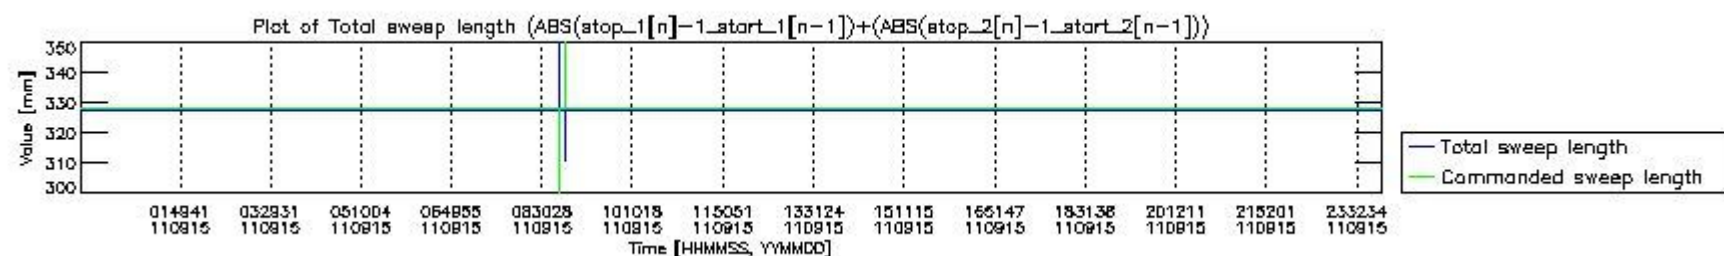

mipas_daily_report_level0_KSPT_L0_4504_N_20110915_6.PNG