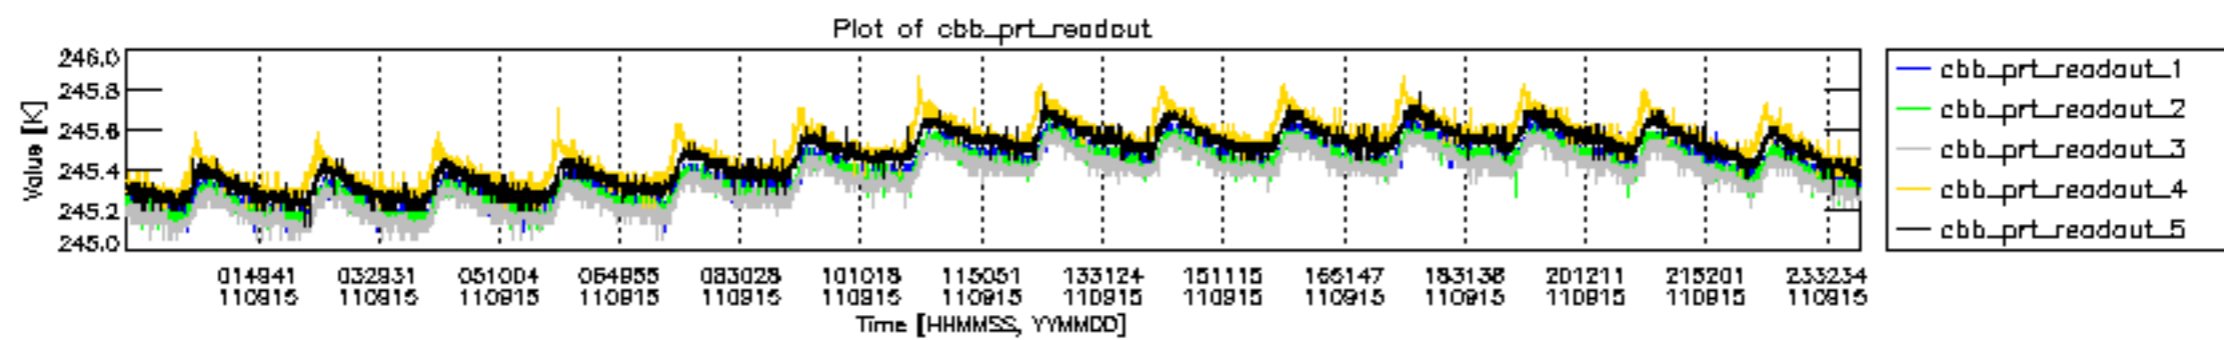

0.2 Instrument Operational Performance Parameters

The following plots give an overview of various instrument parameters for this day. The instrument parameters are part of the auxiliary data field within the source packets of the MIP_NL__0P product. The auxiliary data is normally included twice per interferogram. Note that only the first packet is currently included in monitoring.

mipas_daily_report_level0_KSPT_L0_4504_N_20110915_12.PNG

mipas_daily_report_level0_KSPT_L0_4504_N_20110915_13.PNG

MIPNLOP_MIPSOUPAC_aux_fields_igm_cal, channel statistics plot
 Colour indicates value.