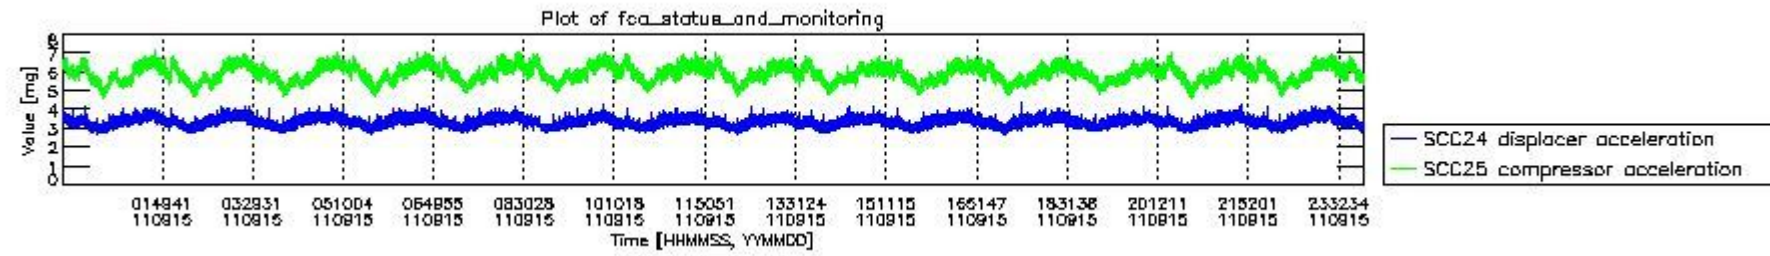

mipas_daily_report_level0_KSPT_L0_4504_N_20110915_10.PNG

The following table shows channel statistics for all channels for this day.

Channel	Min	Max	ADC
A1	-18234	19359	16bit
B1	-20557	17686	16bit
C1	-25447	27406	16bit
D1	-32768	32767	16bit
A2	-15840	19583	16bit
B2	-18334	18032	16bit
C2	-26529	26114	16bit
D2	-32768	32767	16bit