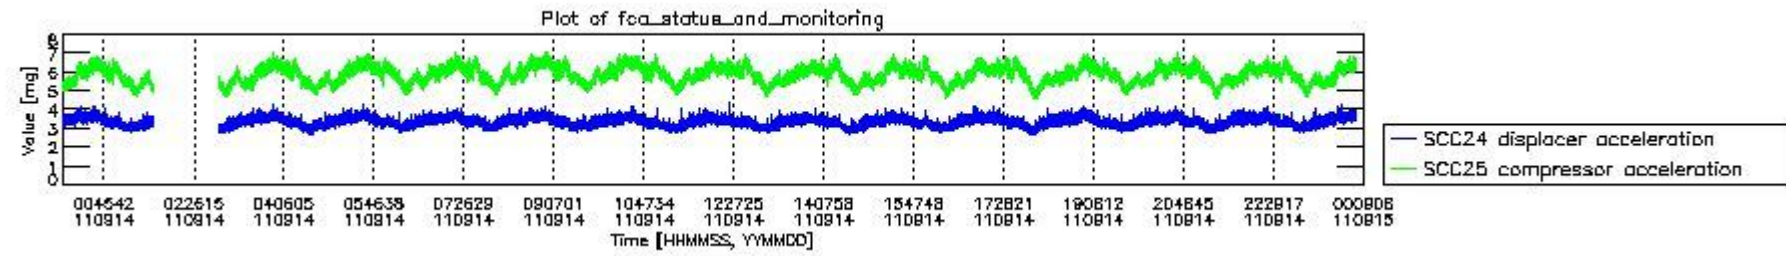

mipas_daily_report_level0_KSPT_L0_4504_N_20110914_10.PNG

The following table shows channel statistics for all channels for this day.

Channel	Min	Max	ADC
A1	-18226	19354	16bit
B1	-20528	17671	16bit
C1	-25420	25315	16bit
D1	-32768	32767	16bit
A2	-15802	19535	16bit
B2	-18297	17991	16bit
C2	-26506	26064	16bit
D2	-32768	32767	16bit