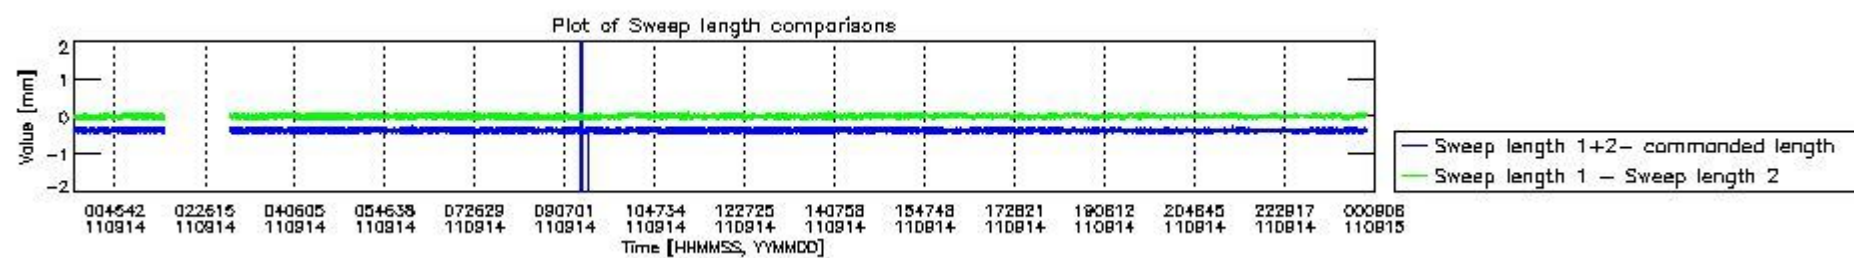

mipas_daily_report_level0_KSPT_L0_4504_N_20110914_8.PNG