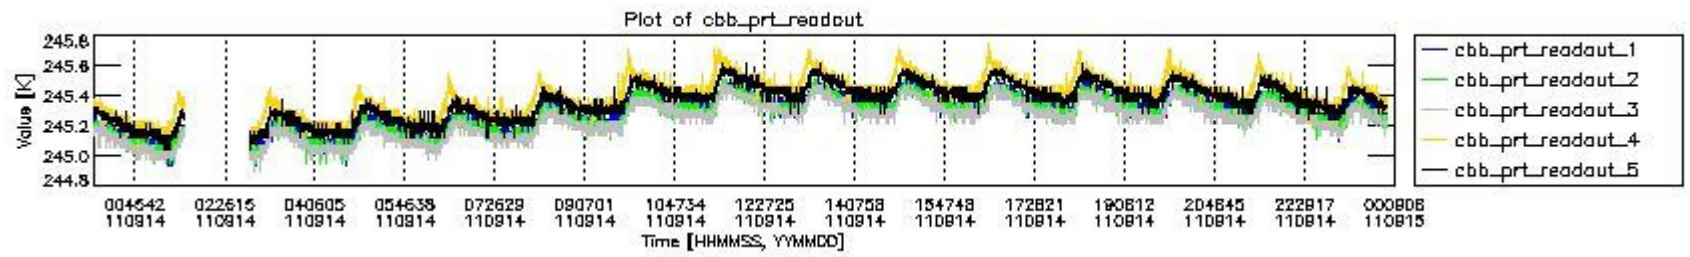

mipas_daily_report_level0_KSPT_L0_4504_N_20110914_9.PNG