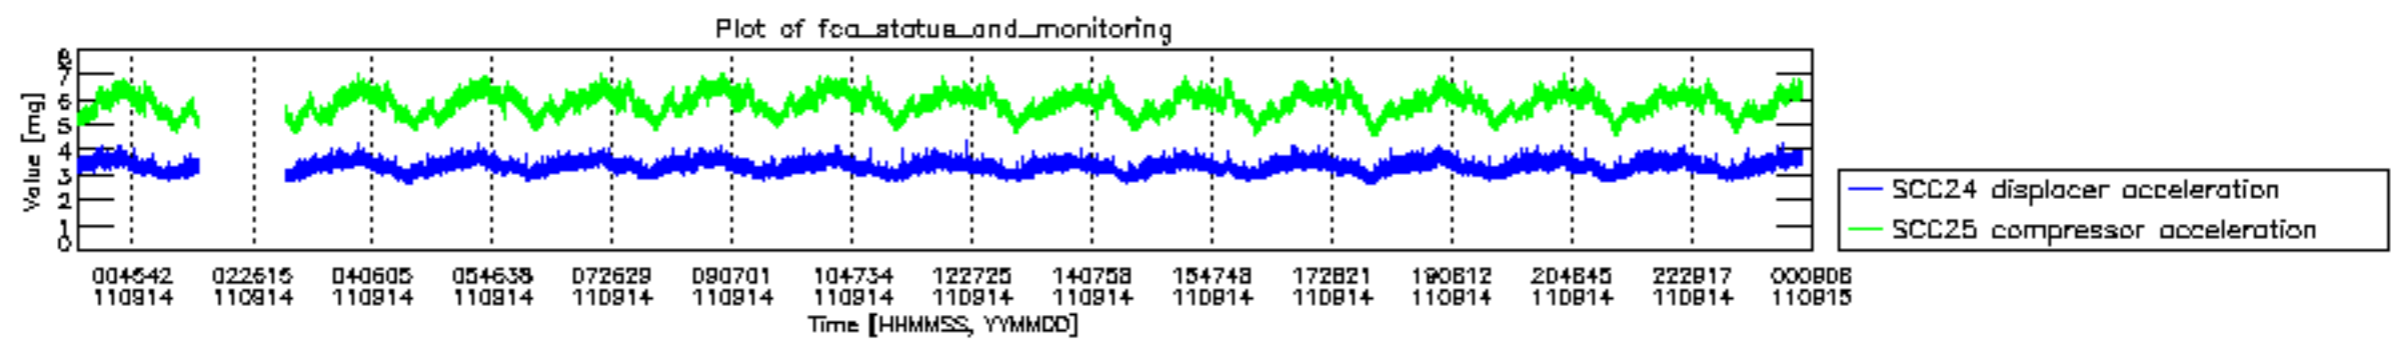

0.2 Instrument Operational Performance Parameters

The following plots give an overview of various instrument parameters for this day. The instrument parameters are part of the auxiliary data field within the source packets of the MIP_NL__0P product. The auxiliary data is normally included twice per interferogram. Note that only the first packet is currently included in monitoring.

mipas_daily_report_level0_KSPT_L0_4504_N_20110914_12.PNG

mipas_daily_report_level0_KSPT_L0_4504_N_20110914_13.PNG

MIPNLOP_MIPSOUPAC_aux_fields_igm_cal, channel statistics plot
 Colour indicates value.