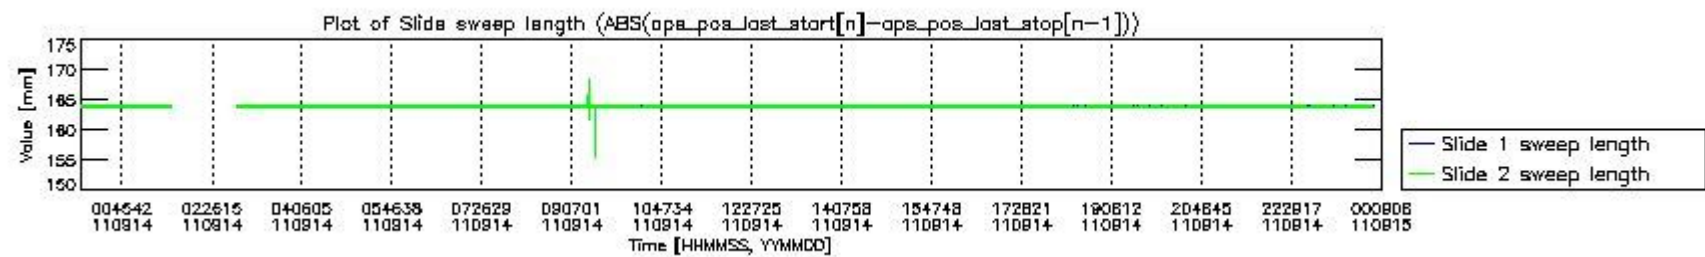

mipas_daily_report_level0_KSPT_L0_4504_N_20110914_7.PNG