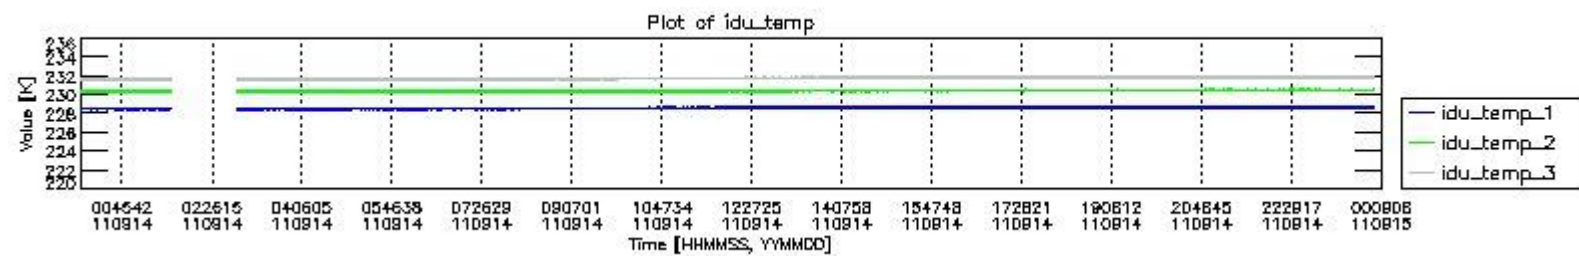

mipas_daily_report_level0_KSPT_L0_4504_N_20110914_2.PNG