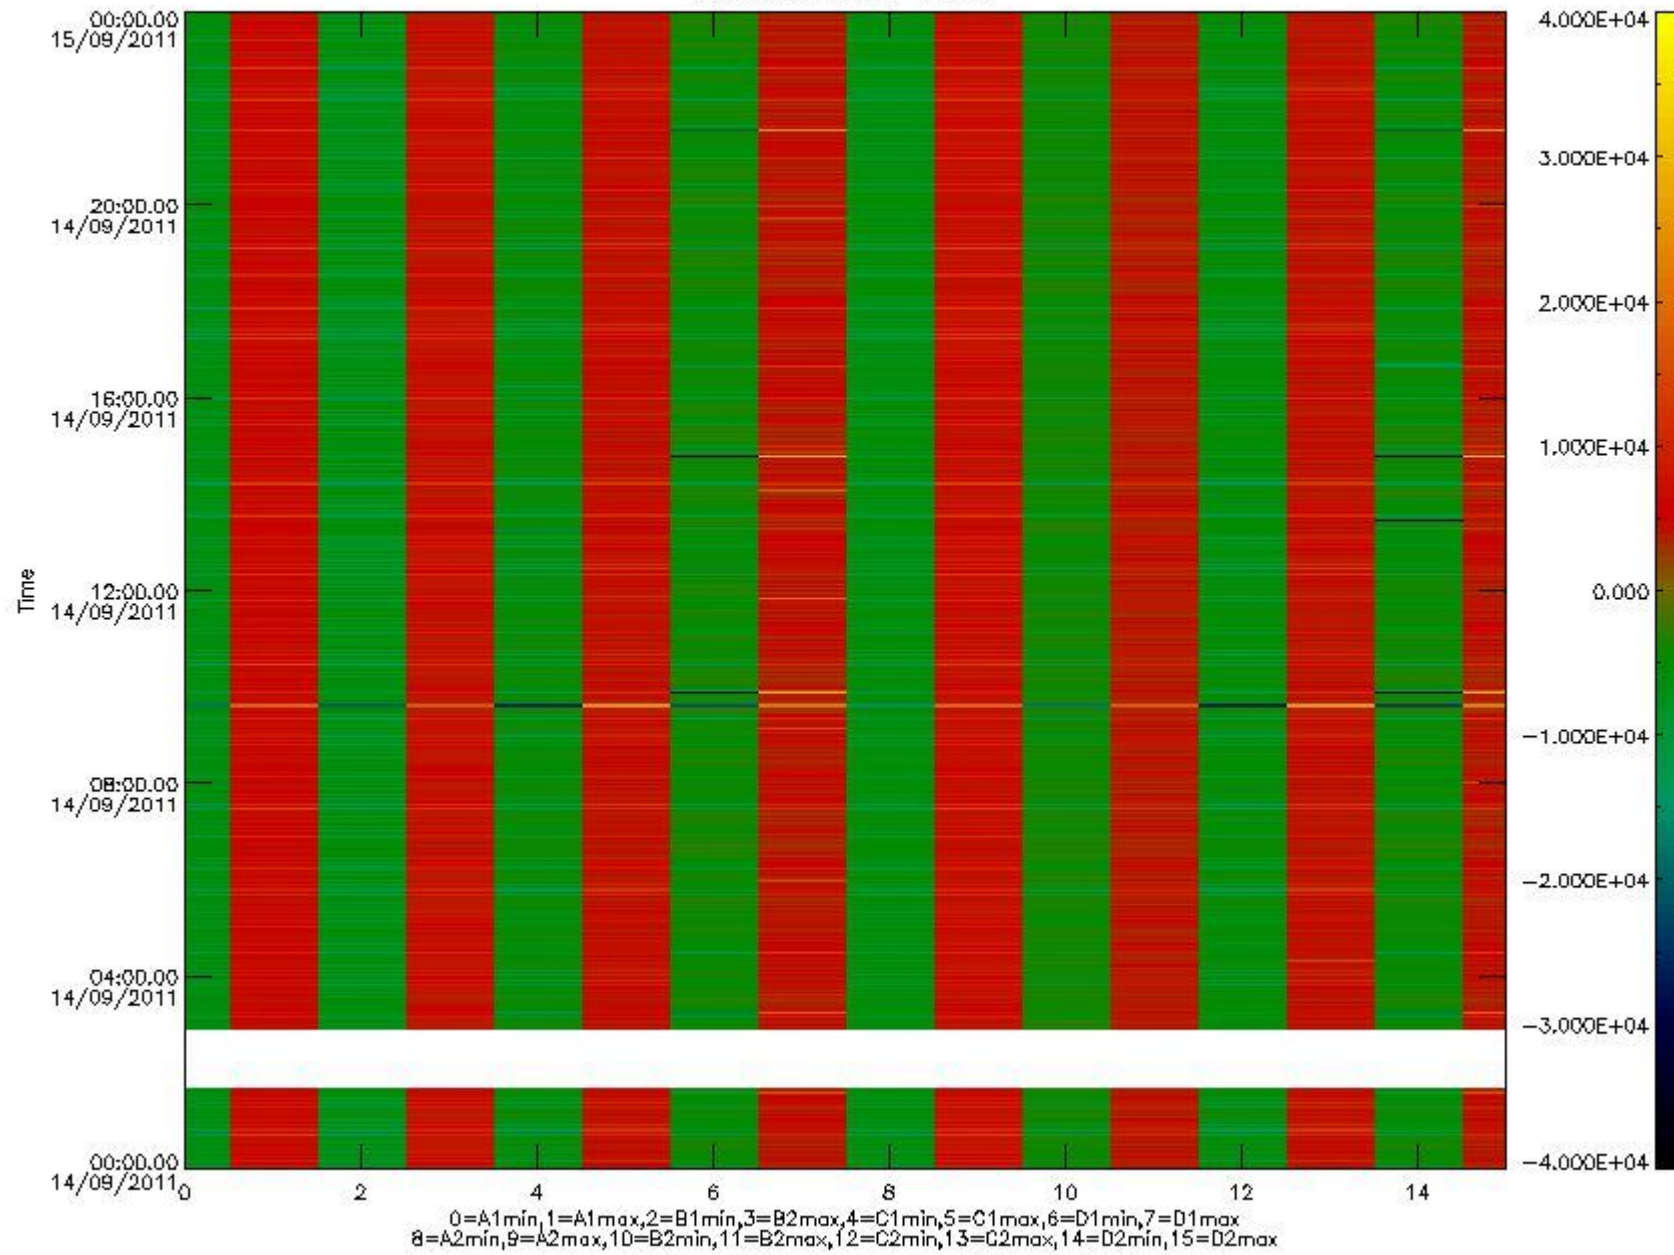

MIPNLOP_MIPSOUPAC_aux_fields_igm_cal, channel statistics plot
Colour indicates value.

mipas_daily_report_level0_KSPT_L0_4504_N_20110914_11.PNG

0.3 ADF monitoring

The use of ADFs is shown in two ways:

1. By means of two tables that can be used to find the ADF used for a specific product.
2. By means of plots that show changes in ADF using colours.

Number	ADF
0	AUX_CN0_AXVPDS20020123_121901_20020101_000000_20200101_000000
1	AUX_FPO_AXVPDS20110913_102114_20110912_195000_20110922_202331
2	AUX_FPO_AXVPDS20110914_102113_20110913_191316_20110923_212700

Number	Product name	#CN0	#FPO