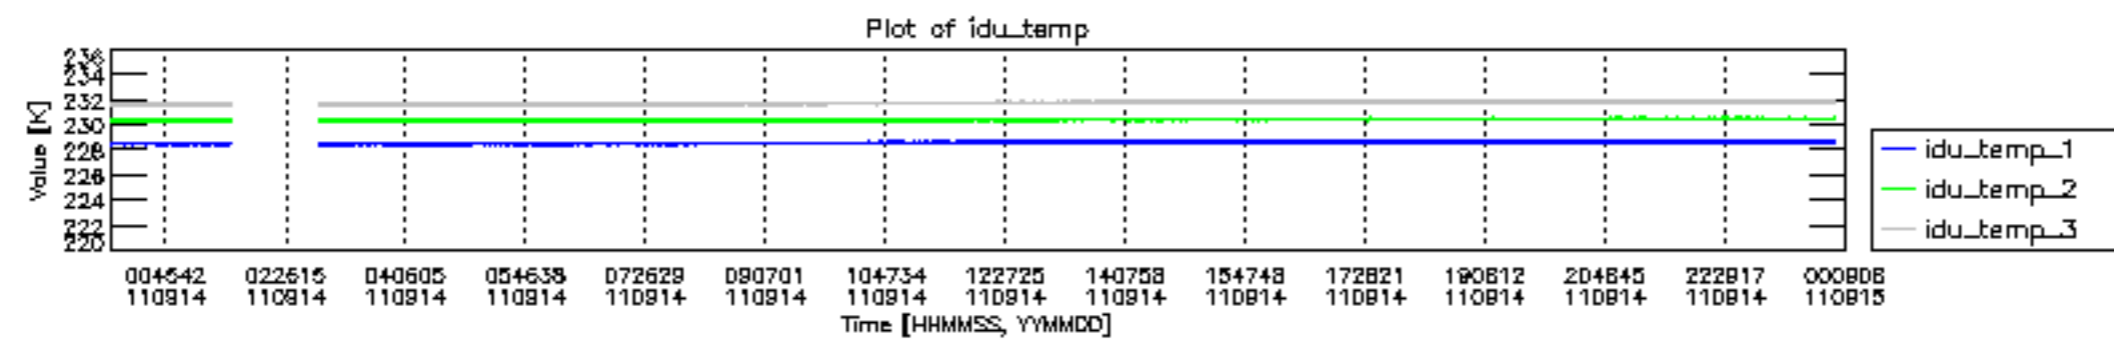

0.2 Instrument Operational Performance Parameters

The following plots give an overview of various instrument parameters for this day. The instrument parameters are part of the auxiliary data field within the source packets of the MIP_NL__0P product. The auxiliary data is normally included twice per interferogram. Note that only the first packet is currently included in monitoring.

Number	Product name	#CN0	#FPO
--------	--------------	------	------

0	MIP_NL__0PNPDE20110914_000211_000059373106_00303_49886_9632.N1	0	1
1	MIP_NL__0PNPDE20110914_025320_000061543106_00305_49888_9634.N1	0	1
2	MIP_NL__0PNPDE20110914_043521_000060583106_00306_49889_9635.N1	0	1
3	MIP_NL__0PNPDK20110914_061546_000041133106_00307_49890_6309.N1	0	1
4	MIP_NL__0PNPDK20110914_072346_000060943106_00308_49891_6310.N1	0	1
5	MIP_NL__0PNPDK20110914_090446_000059813106_00309_49892_6311.N1	0	1
6	MIP_NL__0PNPDK20110914_104343_000059413106_00310_49893_6312.N1	0	2
7	MIP_NL__0PNPDK20110914_122201_000060163106_00311_49894_6313.N1	0	2
8	MIP_NL__0PNPDK20110914_140143_000058473106_00312_49895_6314.N1	0	2
9	MIP_NL__0PNPDK20110914_153734_000059063106_00313_49896_6315.N1	0	2
10	MIP_NL__0PNPDK20110914_171501_000059583106_00314_49897_6316.N1	0	2
11	MIP_NL__0PNPDK20110914_185323_000060143106_00315_49898_6317.N1	0	2
12	MIP_NL__0PNPDE20110914_203232_000043683106_00316_49899_9636.N1	0	2
13	MIP_NL__0PNPDE20110914_214424_000061633106_00316_49899_9637.N1	0	2
14	MIP_NL__0PNPDE20110914_232608_000060543106_00317_49900_9638.N1	0	2

mipas_daily_report_level0_KSPT_L0_4504_N_20110914_12.PNG

mipas_daily_report_level0_KSPT_L0_4504_N_20110914_13.PNG

MIPNLOP_MIPSOUPAC_aux_fields_igm_cal, channel statistics plot
 Colour indicates value.