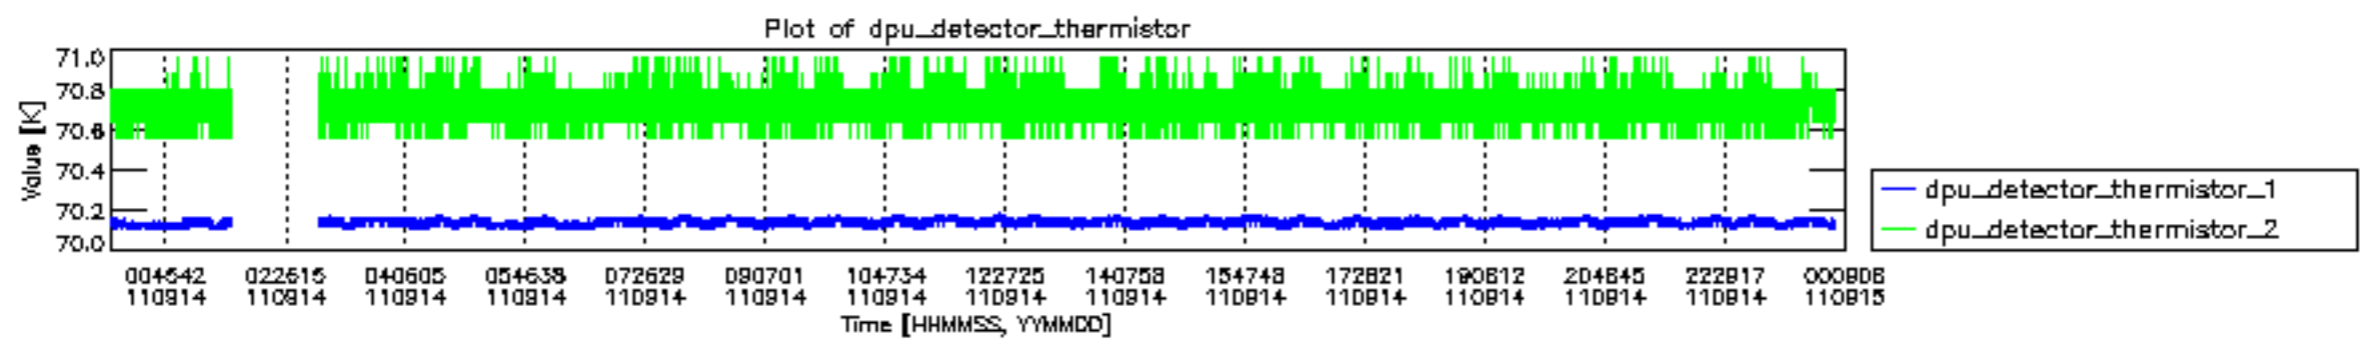

0.2 Instrument Operational Performance Parameters

The following plots give an overview of various instrument parameters for this day. The instrument parameters are part of the auxiliary data field within the source packets of the MIP_NL__0P product. The auxiliary data is normally included twice per interferogram. Note that only the first packet is currently included in monitoring.

mipas_daily_report_level0_KSPT_L0_4504_N_20110914_12.PNG

mipas_daily_report_level0_KSPT_L0_4504_N_20110914_13.PNG

MIPNLOP_MIPSOUPAC_aux_fields_igm_cal, channel statistics plot
 Colour indicates value.