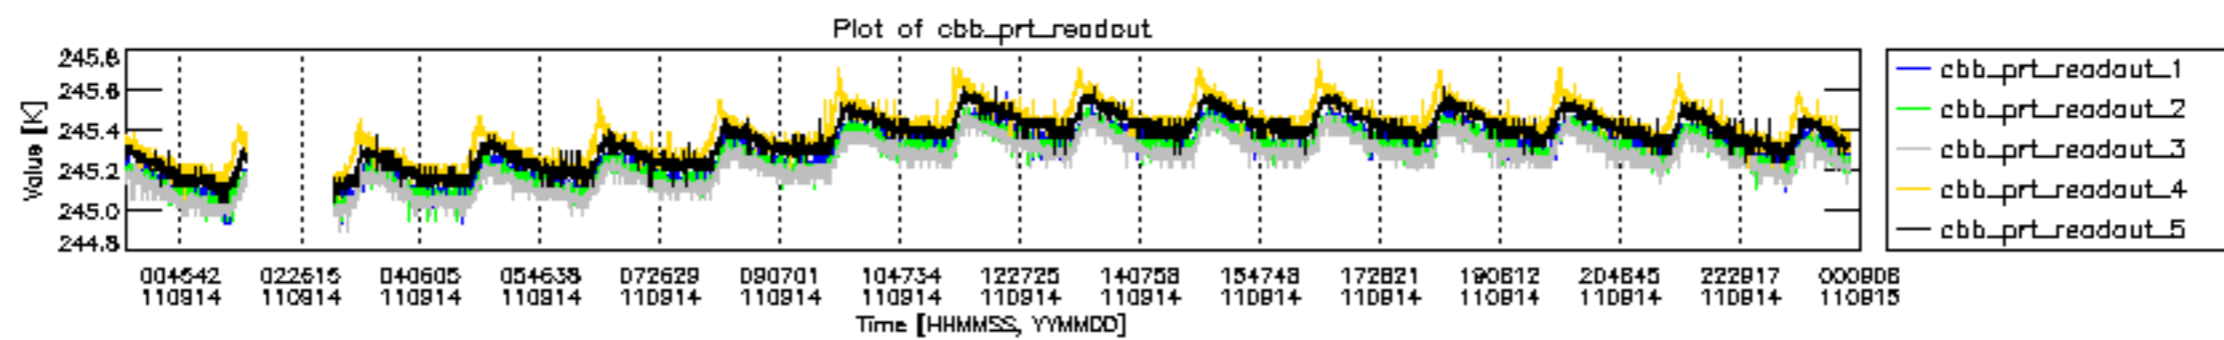

0.2 Instrument Operational Performance Parameters

The following plots give an overview of various instrument parameters for this day. The instrument parameters are part of the auxiliary data field within the source packets of the MIP_NL__0P product. The auxiliary data is normally included twice per interferogram. Note that only the first packet is currently included in monitoring.

mipas_daily_report_level0_KSPT_L0_4504_N_20110914_12.PNG

mipas_daily_report_level0_KSPT_L0_4504_N_20110914_13.PNG

MIPNLOP_MIPSOUPAC_aux_fields_igm_cal, channel statistics plot
 Colour indicates value.