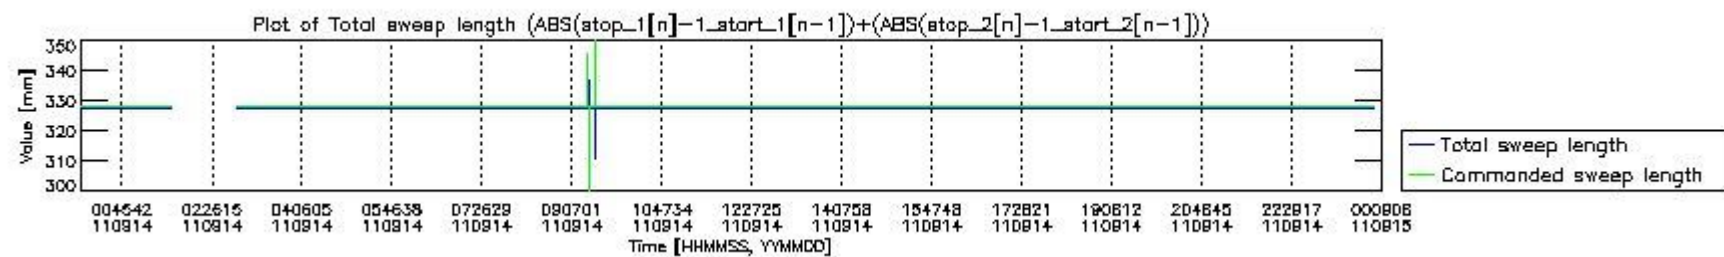

mipas_daily_report_level0_KSPT_L0_4504_N_20110914_6.PNG