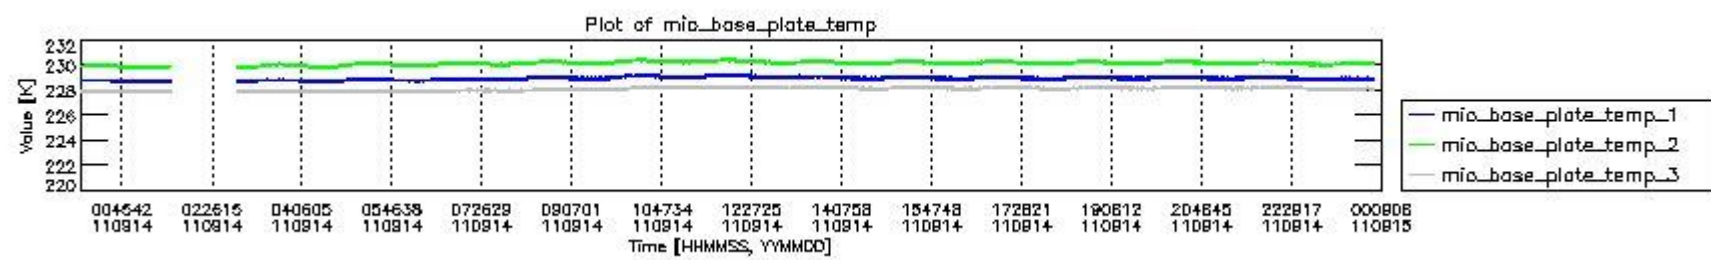

mipas_daily_report_level0_KSPT_L0_4504_N_20110914_1.PNG