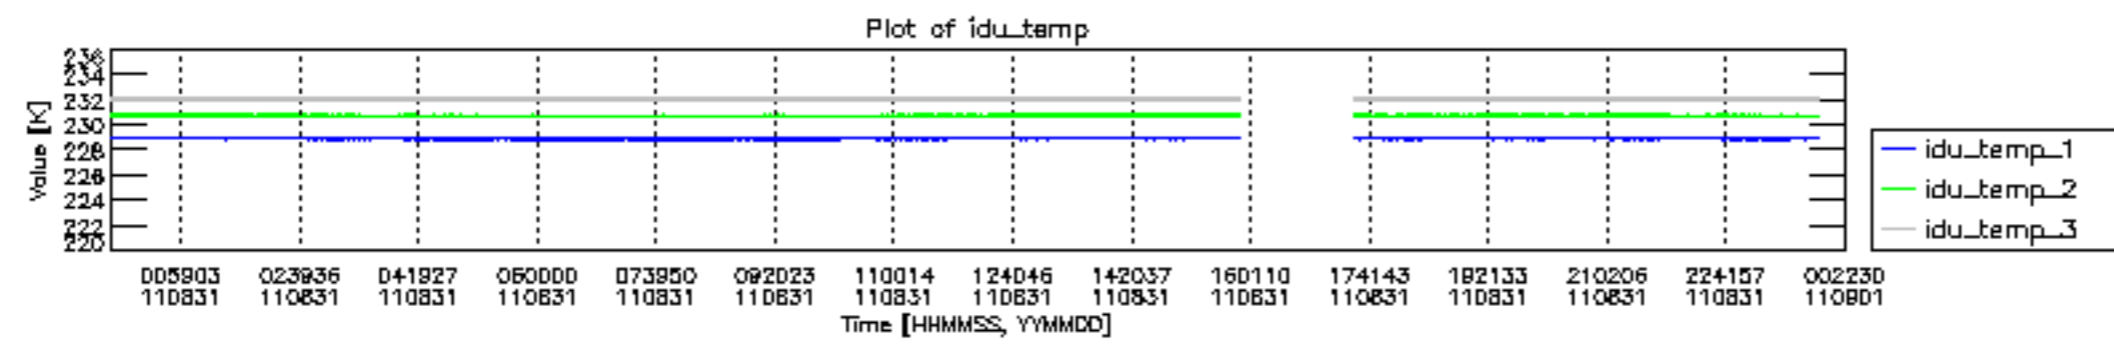

0.2 Instrument Operational Performance Parameters

The following plots give an overview of various instrument parameters for this day. The instrument parameters are part of the auxiliary data field within the source packets of the MIP_NL__0P product. The auxiliary data is normally included twice per interferogram. Note that only the first packet is currently included in monitoring.

mipas_daily_report_level0_KSPT_L0_4504_N_20110831_12.PNG

mipas_daily_report_level0_KSPT_L0_4504_N_20110831_13.PNG

MIPNLOP_MIPSOUPAC_aux_fields_igm_cal, channel statistics plot
 Colour indicates value.