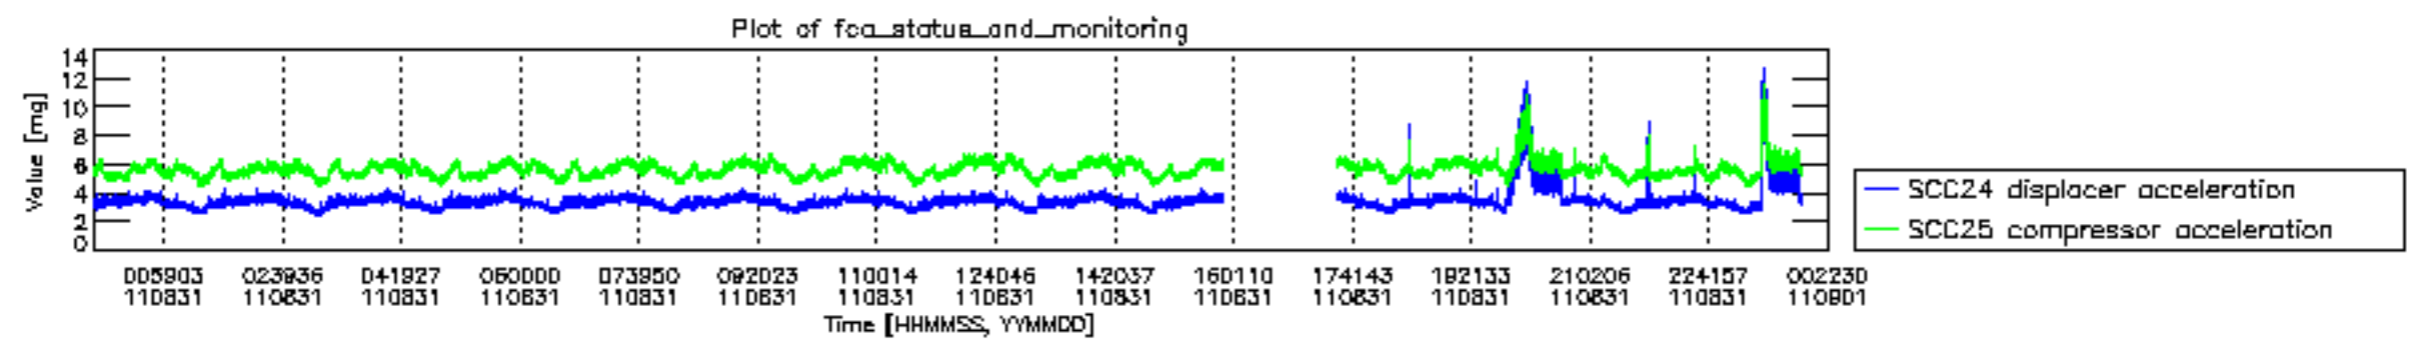

0.2 Instrument Operational Performance Parameters

The following plots give an overview of various instrument parameters for this day. The instrument parameters are part of the auxiliary data field within the source packets of the MIP_NL__0P product. The auxiliary data is normally included twice per interferogram. Note that only the first packet is currently included in monitoring.

mipas_daily_report_level0_KSPT_L0_4504_N_20110831_12.PNG

mipas_daily_report_level0_KSPT_L0_4504_N_20110831_13.PNG

MIPNLOP_MIPSOUPAC_aux_fields_igm_cal, channel statistics plot
 Colour indicates value.