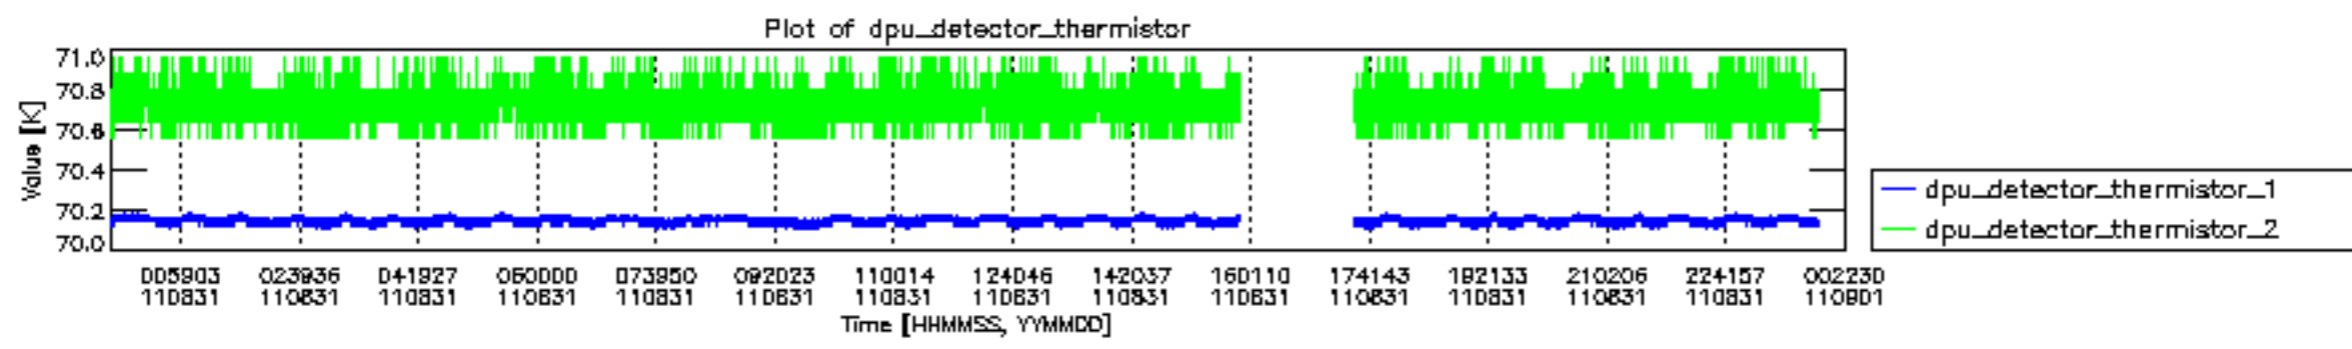

0.2 Instrument Operational Performance Parameters

The following plots give an overview of various instrument parameters for this day. The instrument parameters are part of the auxiliary data field within the source packets of the MIP_NL__0P product. The auxiliary data is normally included twice per interferogram. Note that only the first packet is currently included in monitoring.

mipas_daily_report_level0_KSPT_L0_4504_N_20110831_12.PNG

mipas_daily_report_level0_KSPT_L0_4504_N_20110831_13.PNG

MIPNLOP_MIPSOUPAC_aux_fields_igm_cal, channel statistics plot
 Colour indicates value.