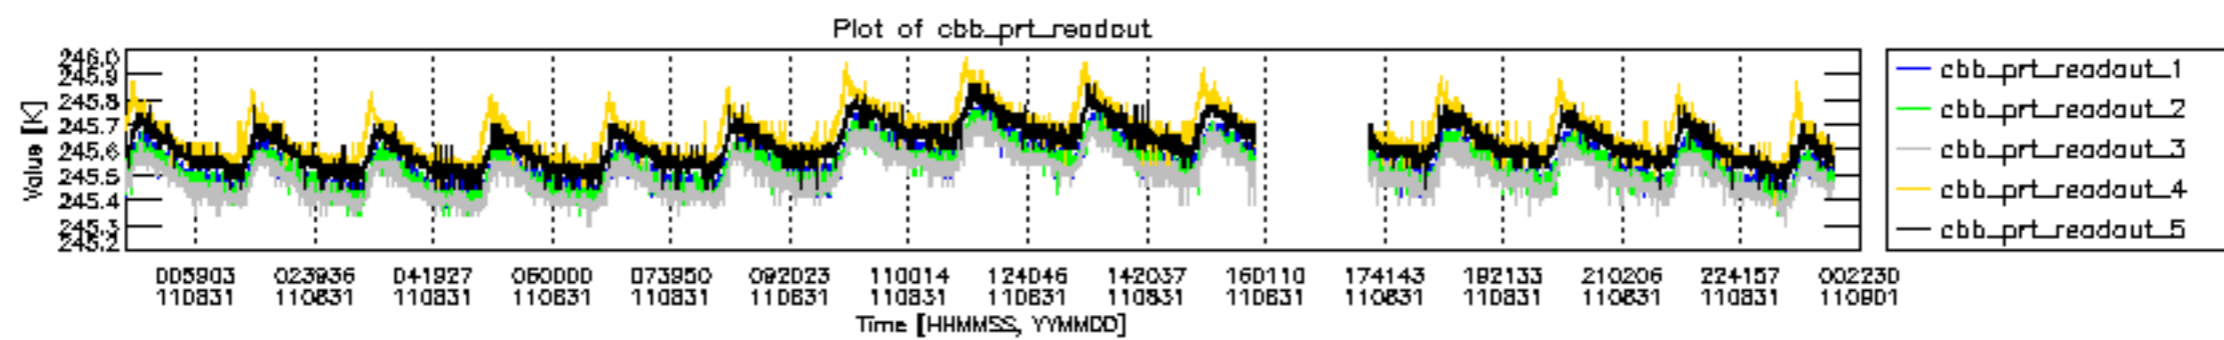

0.2 Instrument Operational Performance Parameters

The following plots give an overview of various instrument parameters for this day. The instrument parameters are part of the auxiliary data field within the source packets of the MIP_NL__0P product. The auxiliary data is normally included twice per interferogram. Note that only the first packet is currently included in monitoring.

mipas_daily_report_level0_KSPT_L0_4504_N_20110831_12.PNG

mipas_daily_report_level0_KSPT_L0_4504_N_20110831_13.PNG

MIPNLOP_MIPSOUPAC_aux_fields_igm_cal, channel statistics plot
 Colour indicates value.