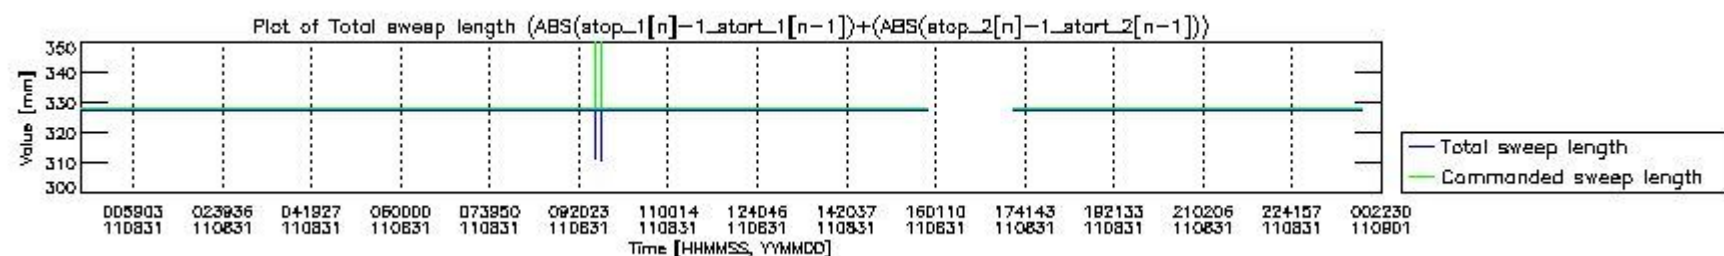

mipas_daily_report_level0_KSPT_L0_4504_N_20110831_6.PNG