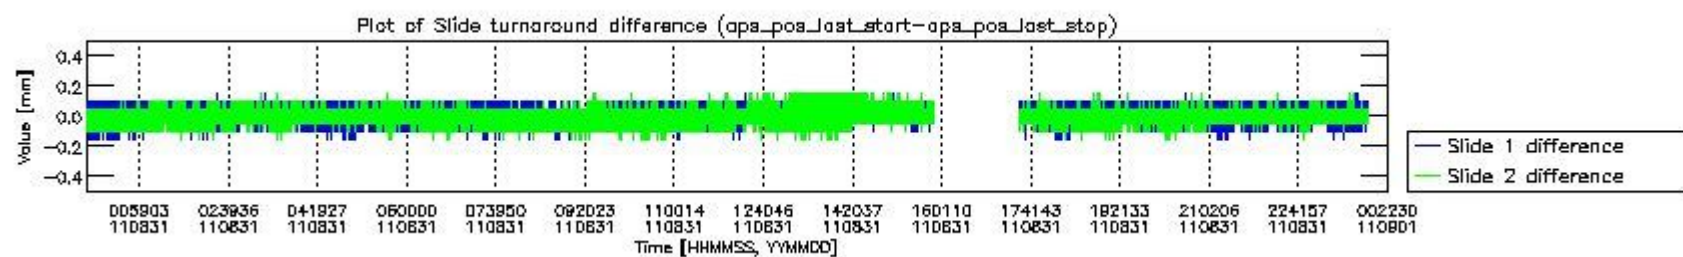

mipas_daily_report_level0_KSPT_L0_4504_N_20110831_5.PNG