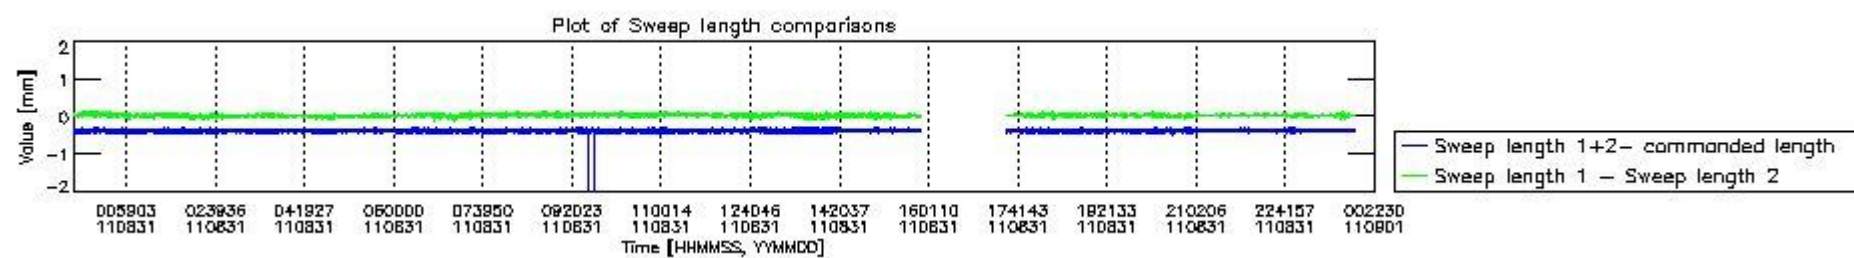

mipas_daily_report_level0_KSPT_L0_4504_N_20110831_8.PNG