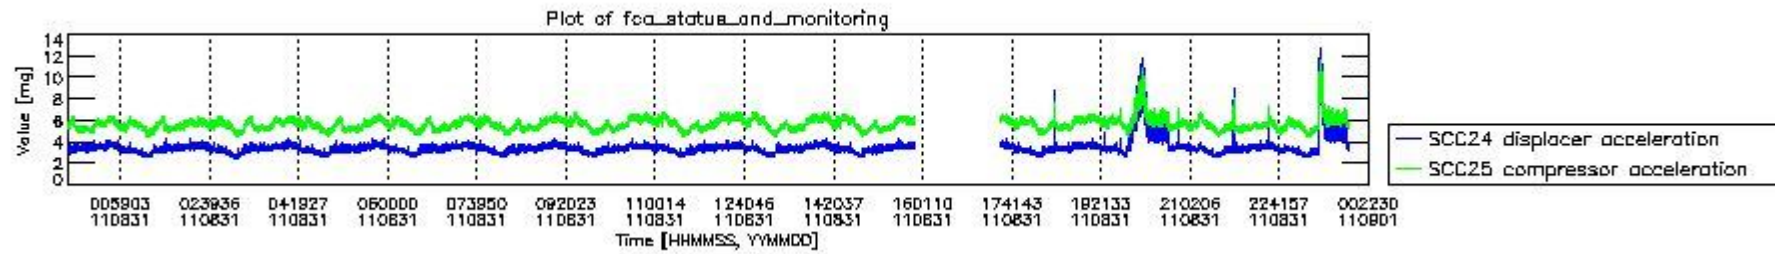

mipas_daily_report_level0_KSPT_L0_4504_N_20110831_10.PNG

The following table shows channel statistics for all channels for this day.

Channel	Min	Max	ADC
A1	-18136	19201	16bit
B1	-20531	17682	16bit
C1	-25662	25575	16bit
D1	-32768	32767	16bit
A2	-15759	19423	16bit
B2	-18783	18452	16bit
C2	-26752	26312	16bit
D2	-32768	32767	16bit