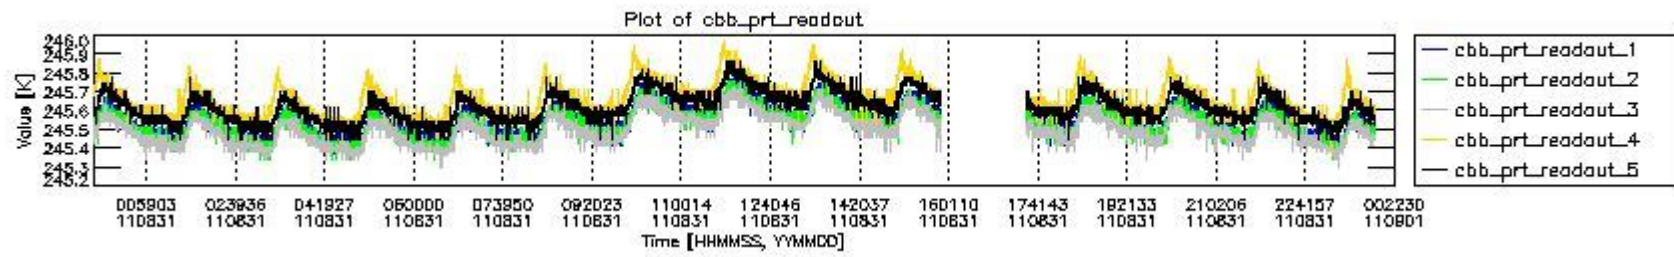

0.2 Instrument Operational Performance Parameters

The following plots give an overview of various instrument parameters for this day. The instrument parameters are part of the auxiliary data field within the source packets of the MIP_NL__0P product. The auxiliary data is normally included twice per interferogram. Note that only the first packet is currently included in monitoring.

mipas_daily_report_level0_KSPT_L0_4504_N_20110831_4.PNG

mipas_daily_report_level0_KSPT_L0_4504_N_20110831_5.PNG

mipas_daily_report_level0_KSPT_L0_4504_N_20110831_6.PNG

mipas_daily_report_level0_KSPT_L0_4504_N_20110831_7.PNG

mipas_daily_report_level0_KSPT_L0_4504_N_20110831_8.PNG

mipas_daily_report_level0_KSPT_L0_4504_N_20110831_9.PNG

mipas_daily_report_level0_KSPT_L0_4504_N_20110831_10.PNG

The following table shows channel statistics for all channels for this day.