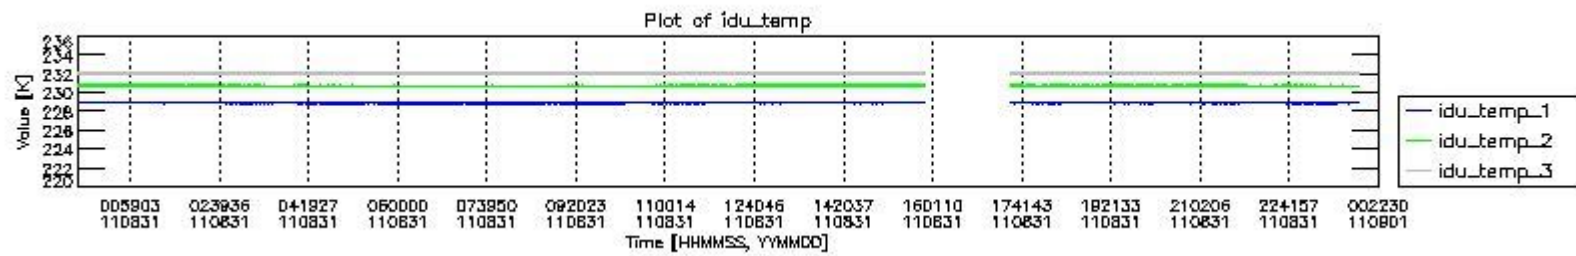

mipas_daily_report_level0_KSPT_L0_4504_N_20110831_2.PNG