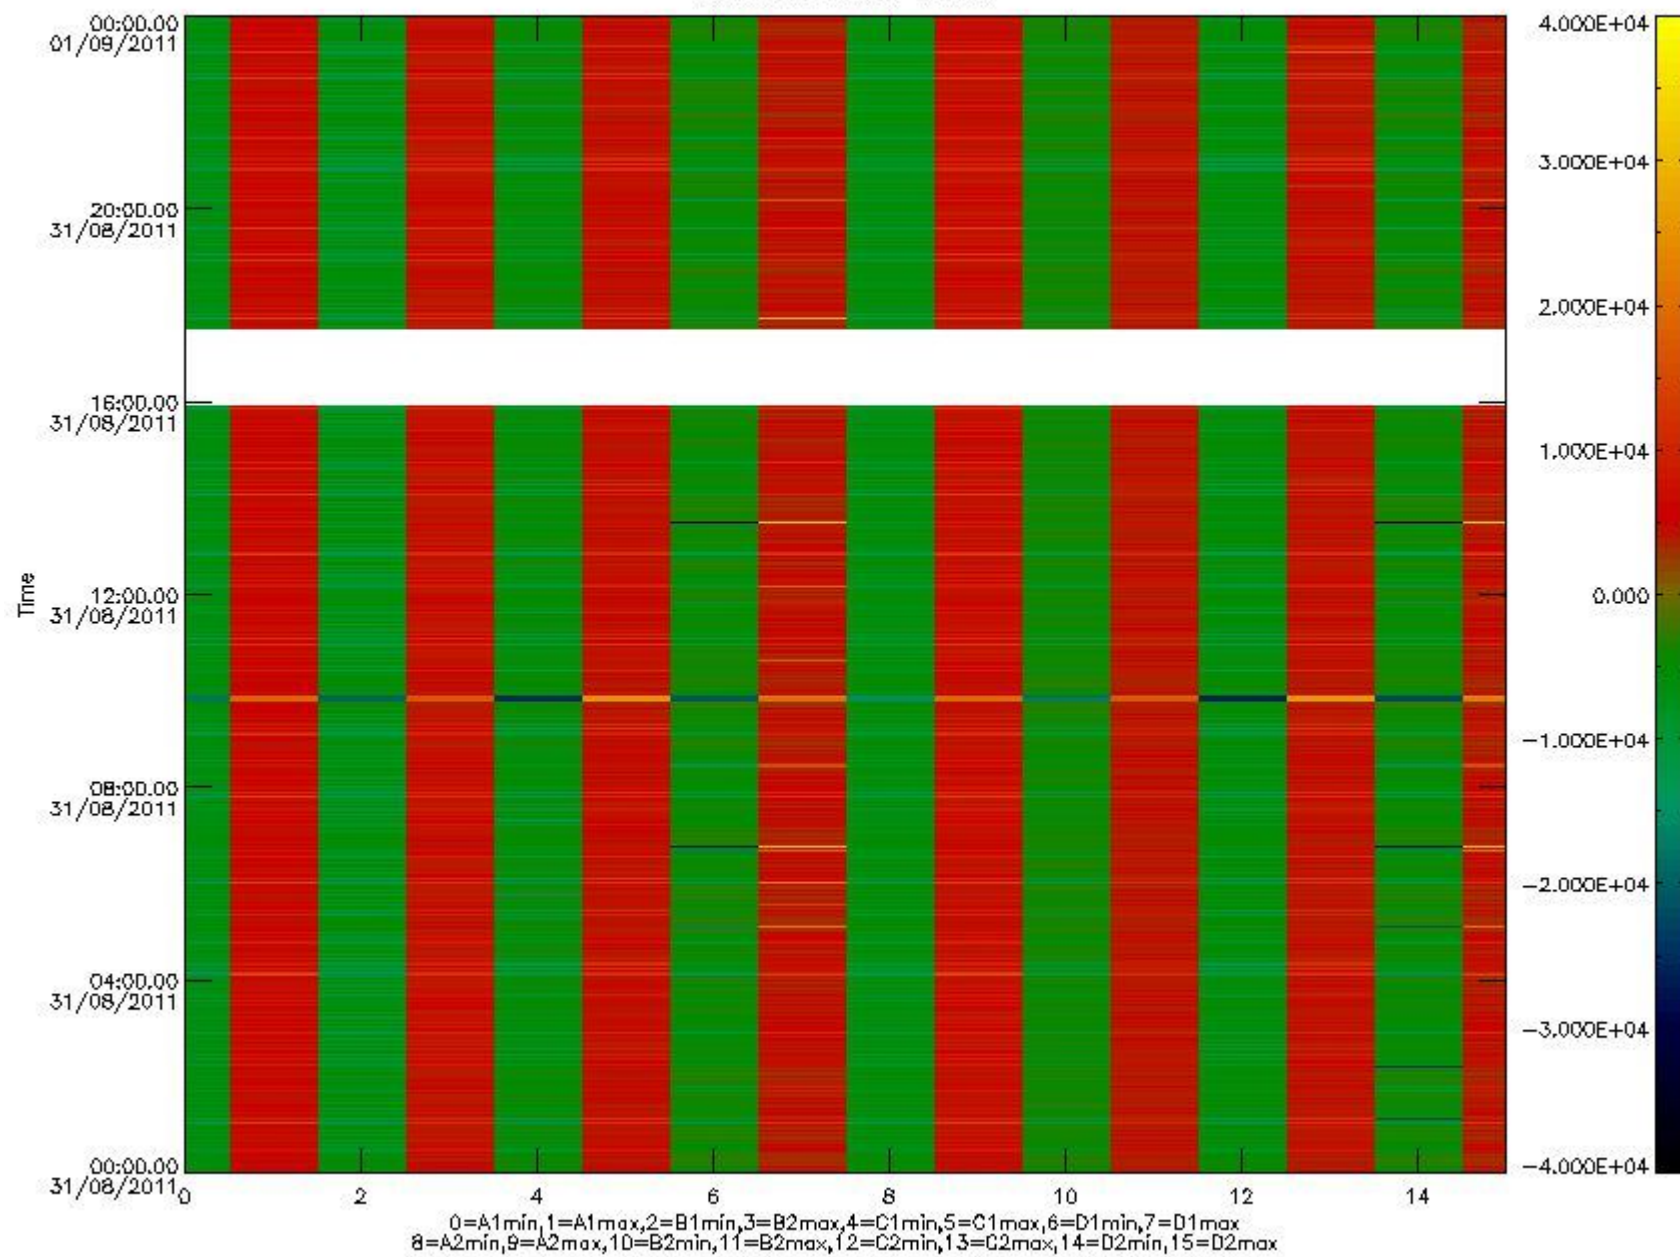

MIPNLOP_MIPSOUPAC_aux_fields_igm_cal, channel statistics plot
Colour indicates value.

mipas_daily_report_level0_KSPT_L0_4504_N_20110831_11.PNG

0.3 ADF monitoring

The use of ADFs is shown in two ways:

1. By means of two tables that can be used to find the ADF used for a specific product.
2. By means of plots that show changes in ADF using colours.

Number	ADF
0	AUX_CN0_AXVPDS20020123_121901_20020101_000000_20200101_000000
1	AUX_FPO_AXVPDS20110830_102113_20110829_182259_20110908_203644
2	AUX_FPO_AXVPDS20110831_102834_20110830_192629_20110909_214013

Number	Product name	#CN0	#FPO