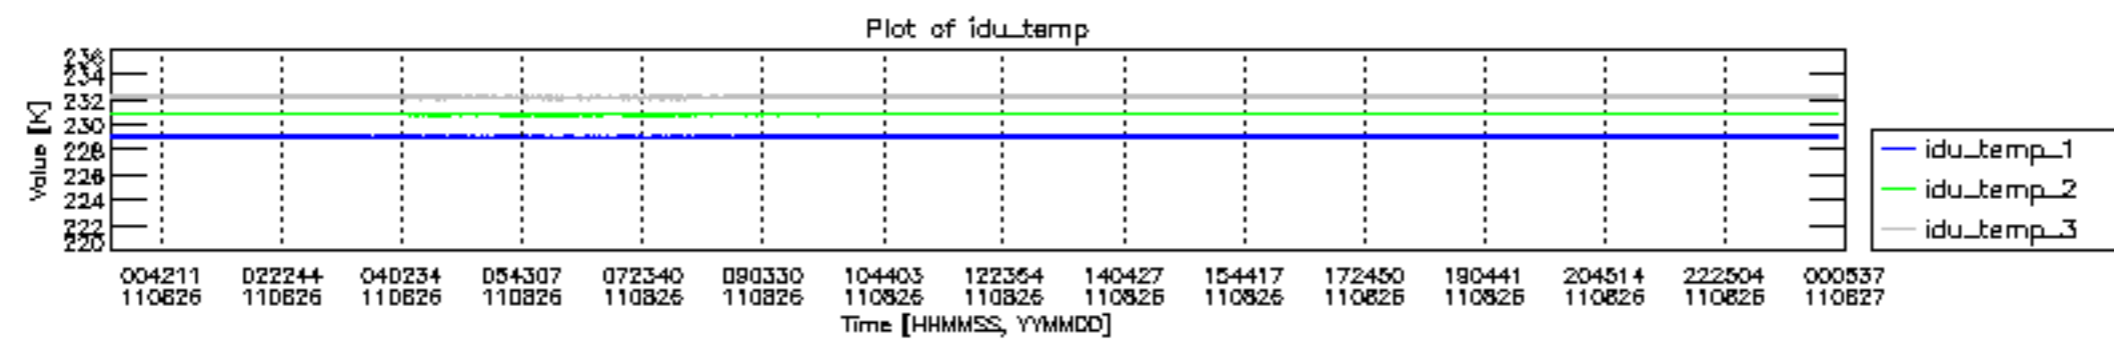

0.2 Instrument Operational Performance Parameters

The following plots give an overview of various instrument parameters for this day. The instrument parameters are part of the auxiliary data field within the source packets of the MIP_NL__0P product. The auxiliary data is normally included twice per interferogram. Note that only the first packet is currently included in monitoring.

mipas_daily_report_level0_KSPT_L0_4504_N_20110826_12.PNG

mipas_daily_report_level0_KSPT_L0_4504_N_20110826_13.PNG

MIPNLOP_MIPSOUPAC_aux_fields_igm_cal, channel statistics plot
 Colour indicates value.