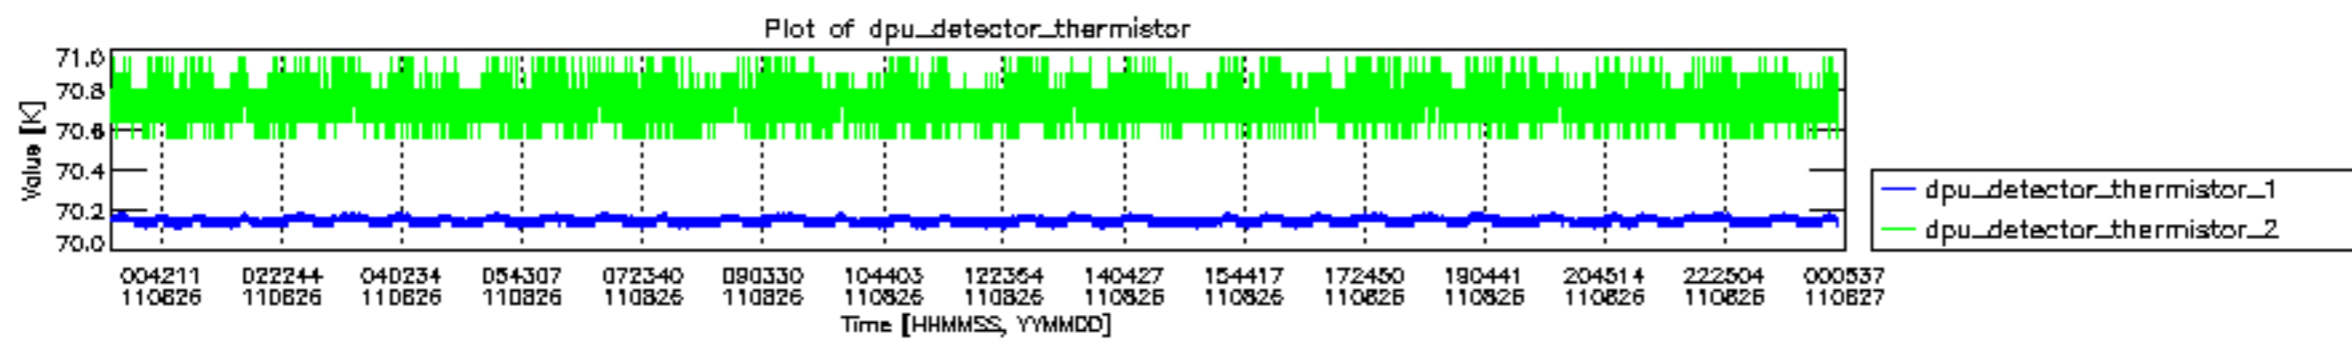

0.2 Instrument Operational Performance Parameters

The following plots give an overview of various instrument parameters for this day. The instrument parameters are part of the auxiliary data field within the source packets of the MIP_NL__0P product. The auxiliary data is normally included twice per interferogram. Note that only the first packet is currently included in monitoring.

mipas_daily_report_level0_KSPT_L0_4504_N_20110826_12.PNG

mipas_daily_report_level0_KSPT_L0_4504_N_20110826_13.PNG

MIPNLOP_MIPSOUPAC_aux_fields_igm_cal, channel statistics plot
 Colour indicates value.