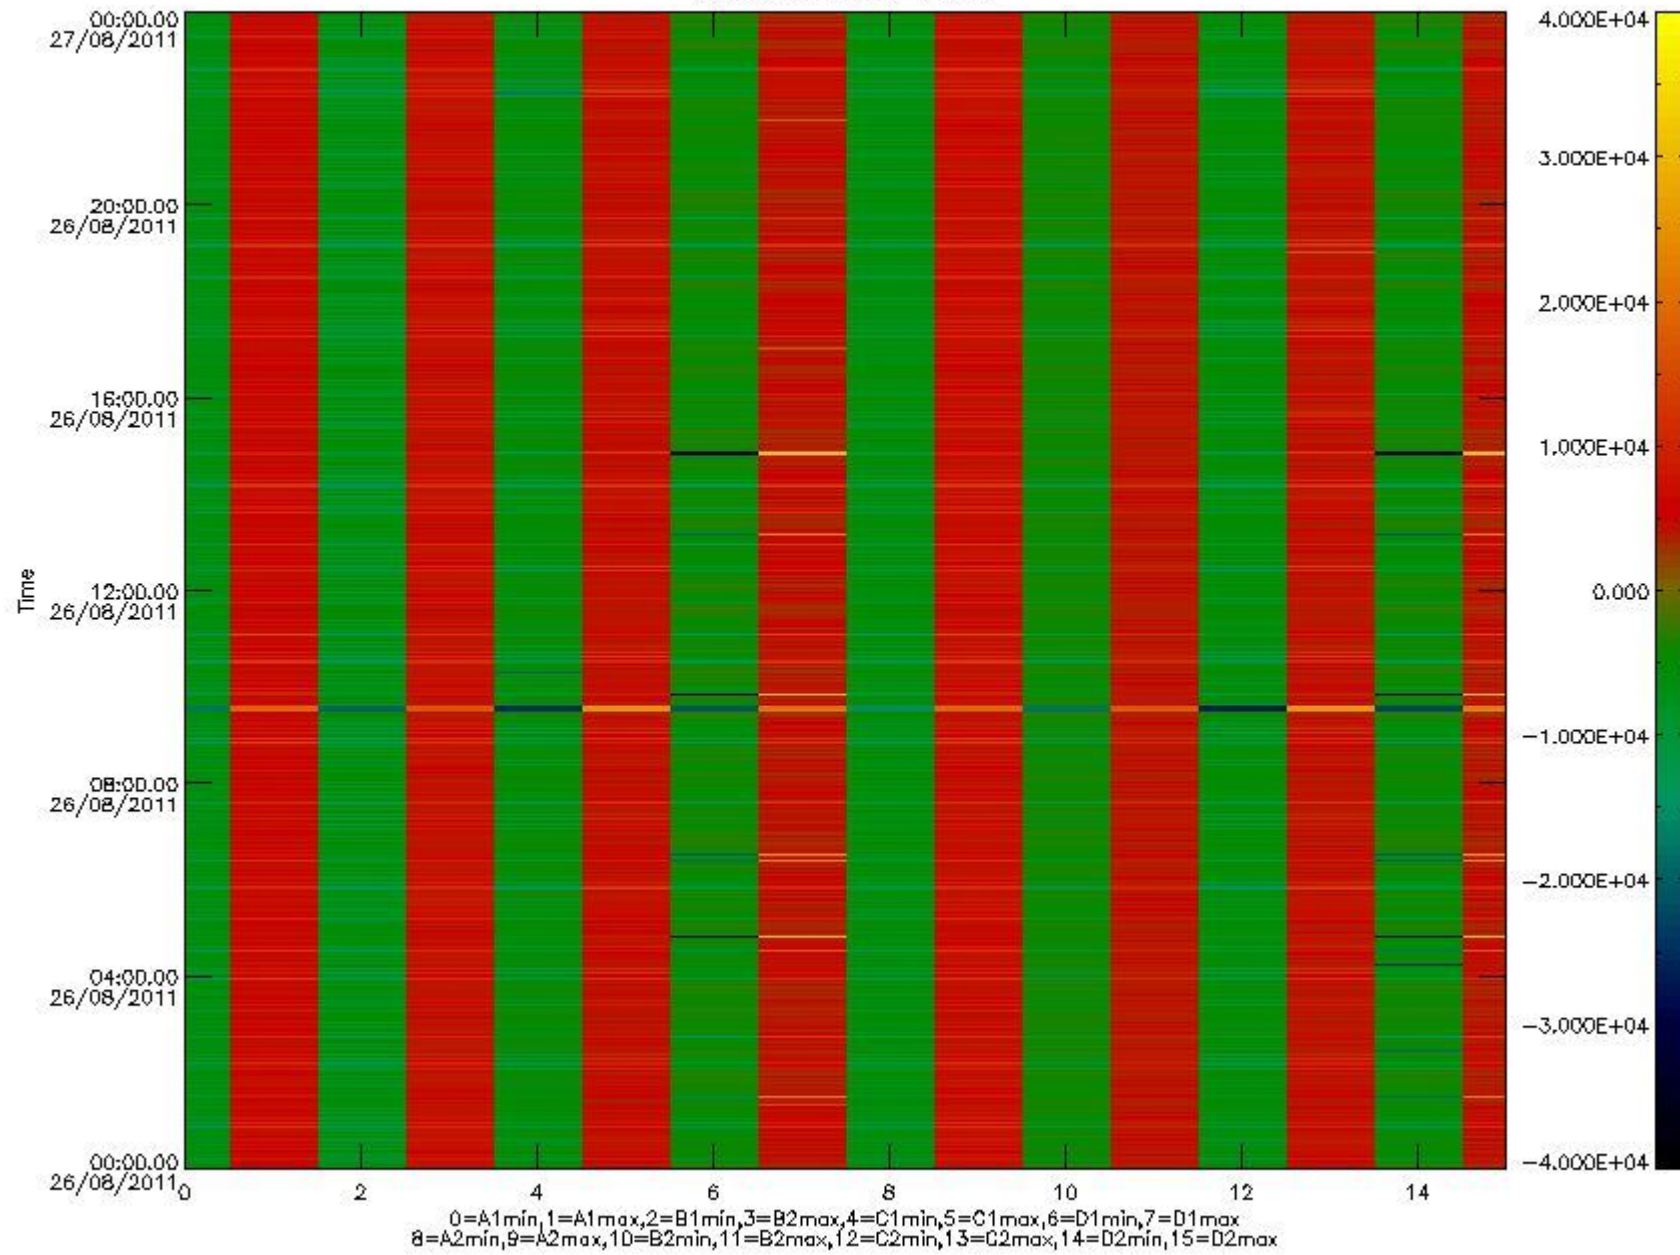

MIPNLOP_MIPSOUPAC_aux_fields_igm_cal, channel statistics plot
Colour indicates value.

mipas_daily_report_level0_KSPT_L0_4504_N_20110826_11.PNG

0.3 ADF monitoring

The use of ADFs is shown in two ways:

1. By means of two tables that can be used to find the ADF used for a specific product.
2. By means of plots that show changes in ADF using colours.

Number	ADF
0	AUX_CN0_AXVPDS20020123_121901_20020101_000000_20200101_000000
1	AUX_FPO_AXVPDS20110825_102814_20110824_194627_20110903_201959
2	AUX_FPO_AXVPDS20110826_102115_20110825_190943_20110904_212328

Number	Product name	#CN0	#FPO