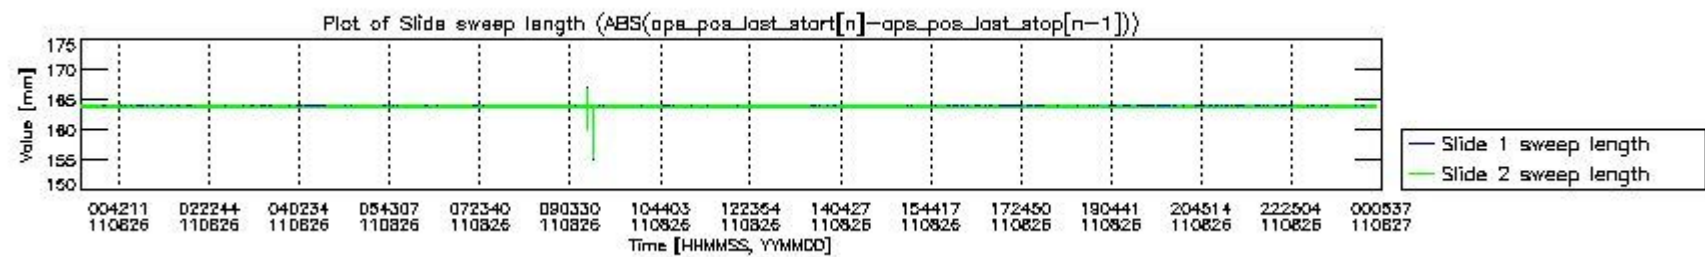

mipas_daily_report_level0_KSPT_L0_4504_N_20110826_7.PNG