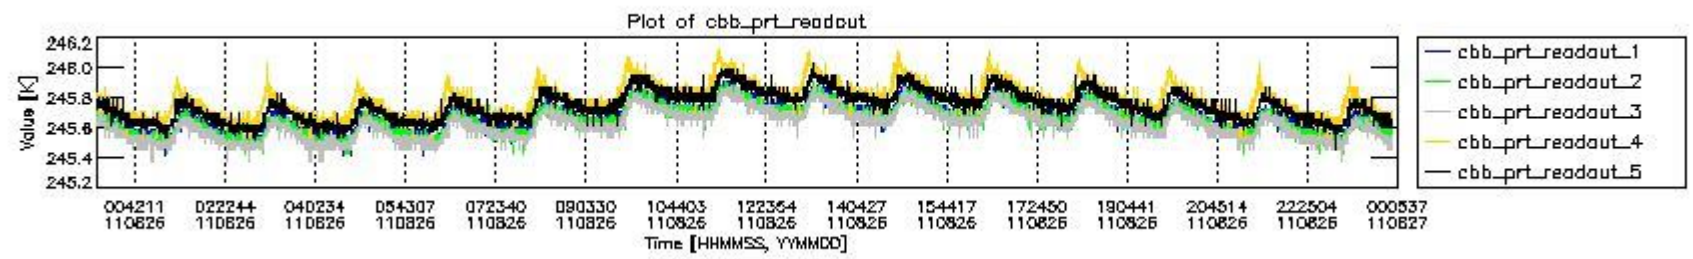

mipas_daily_report_level0_KSPT_L0_4504_N_20110826_9.PNG