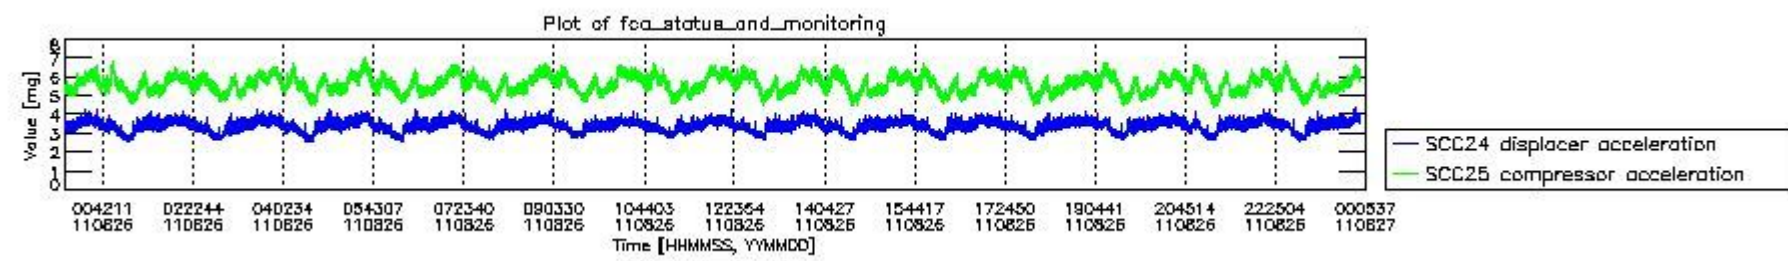

mipas_daily_report_level0_KSPT_L0_4504_N_20110826_10.PNG

The following table shows channel statistics for all channels for this day.

Channel	Min	Max	ADC
A1	-18195	19258	16bit
B1	-20635	17761	16bit
C1	-25834	25690	16bit
D1	-32768	32767	16bit
A2	-15797	19490	16bit
B2	-18902	18555	16bit
C2	-26885	26474	16bit
D2	-32768	32767	16bit