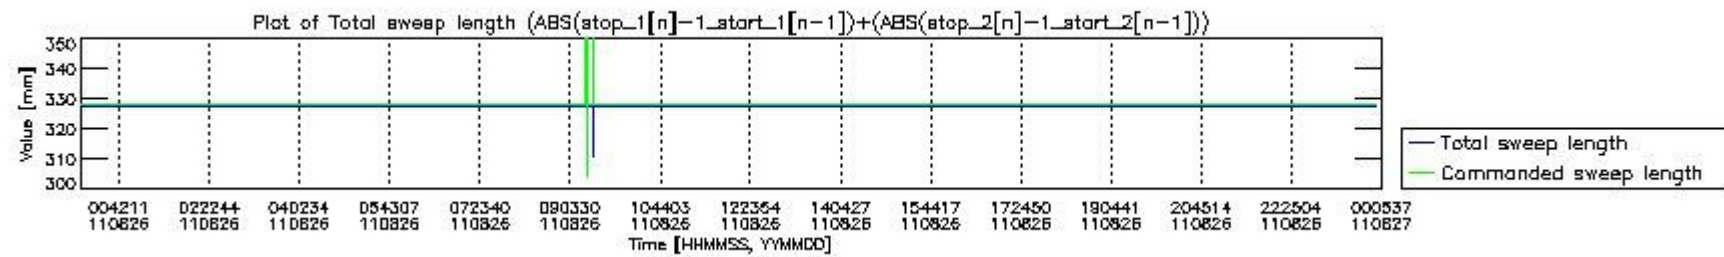

mipas_daily_report_level0_KSPT_L0_4504_N_20110826_6.PNG