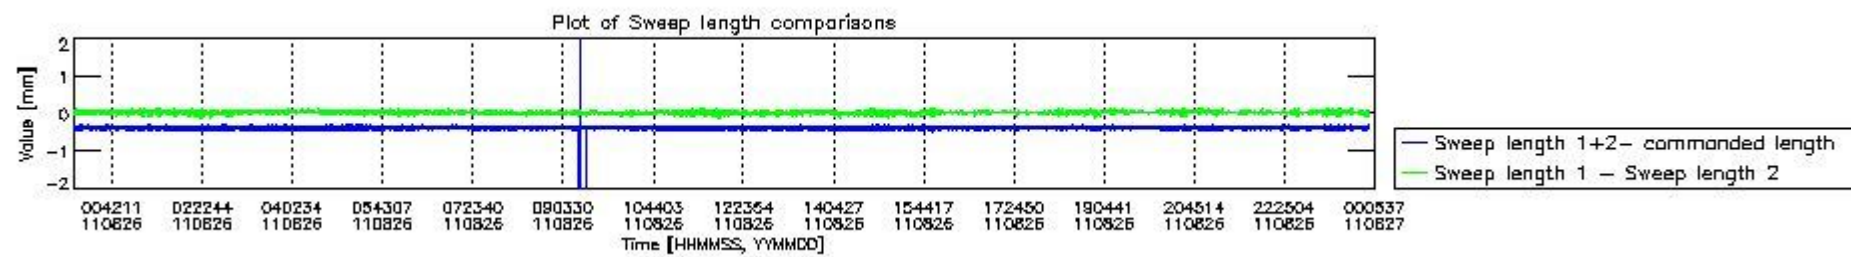

mipas_daily_report_level0_KSPT_L0_4504_N_20110826_8.PNG