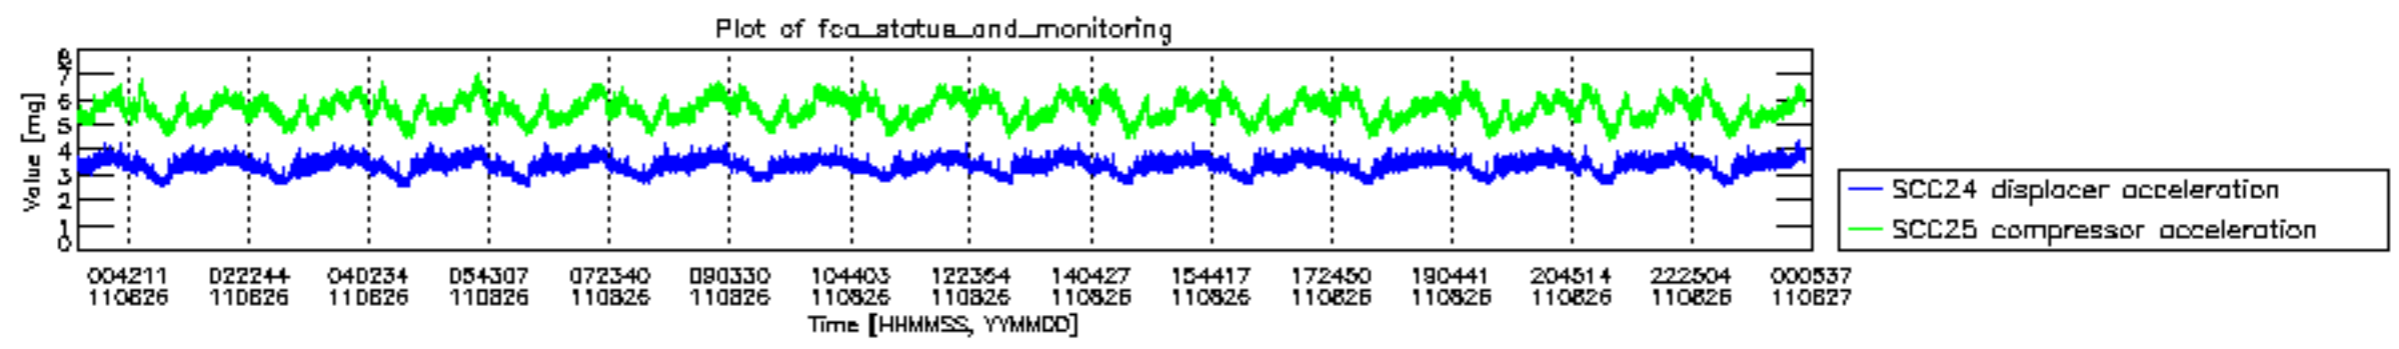

0.2 Instrument Operational Performance Parameters

The following plots give an overview of various instrument parameters for this day. The instrument parameters are part of the auxiliary data field within the source packets of the MIP_NL__0P product. The auxiliary data is normally included twice per interferogram. Note that only the first packet is currently included in monitoring.

mipas_daily_report_level0_KSPT_L0_4504_N_20110826_12.PNG

mipas_daily_report_level0_KSPT_L0_4504_N_20110826_13.PNG

MIPNLOP_MIPSOUPAC_aux_fields_igm_cal, channel statistics plot
 Colour indicates value.