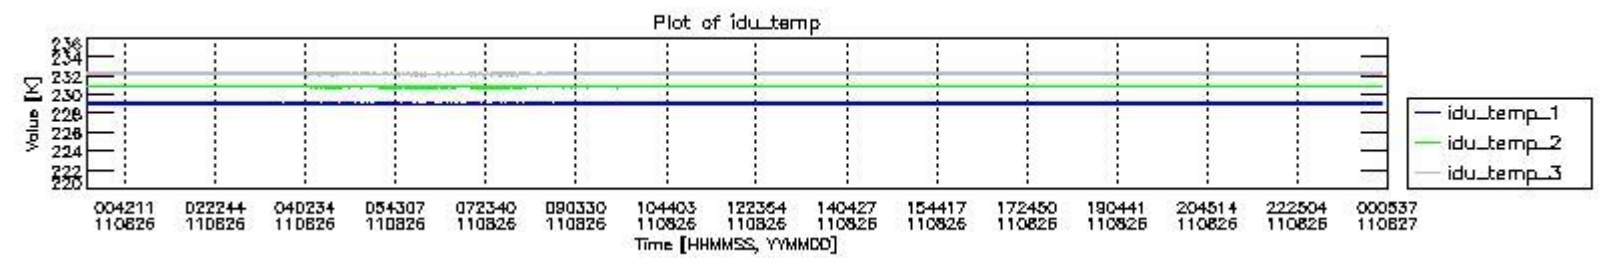

mipas_daily_report_level0_KSPT_L0_4504_N_20110826_2.PNG