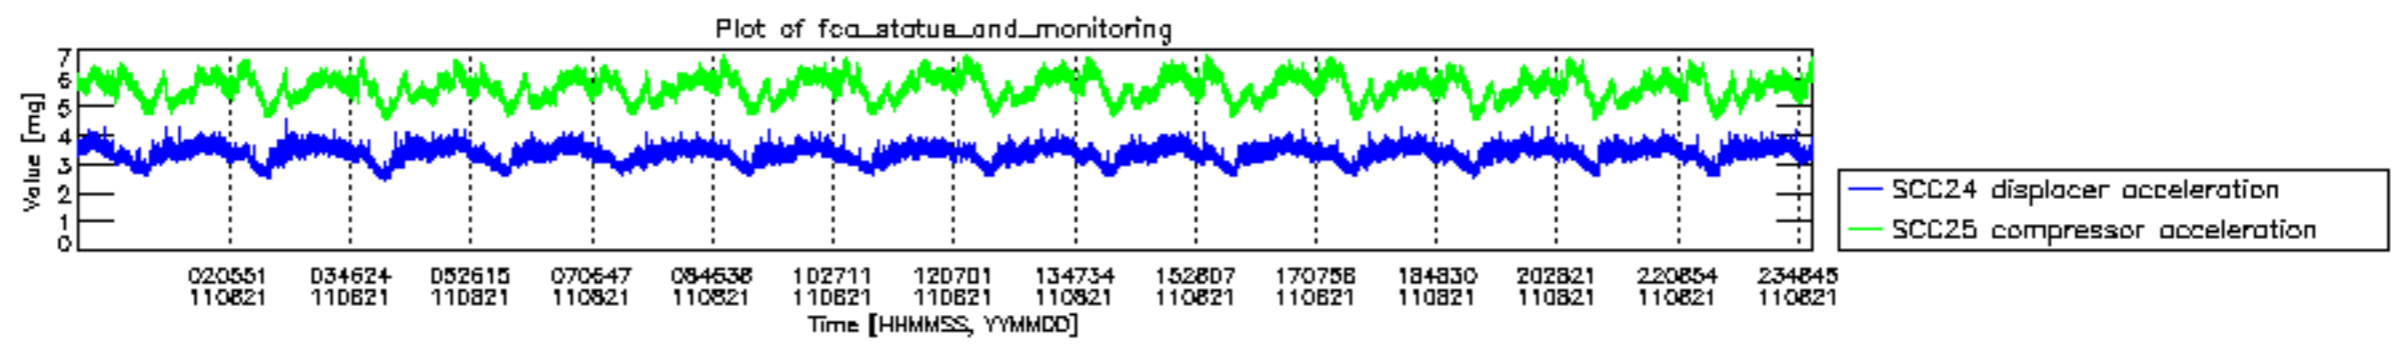

0.2 Instrument Operational Performance Parameters

The following plots give an overview of various instrument parameters for this day. The instrument parameters are part of the auxiliary data field within the source packets of the MIP_NL__0P product. The auxiliary data is normally included twice per interferogram. Note that only the first packet is currently included in monitoring.

mipas_daily_report_level0_KSPT_L0_4504_N_20110821_12.PNG

mipas_daily_report_level0_KSPT_L0_4504_N_20110821_13.PNG

MIPNLOP_MIPSOUPAC_aux_fields_igm_cal, channel statistics plot
 Colour indicates value.