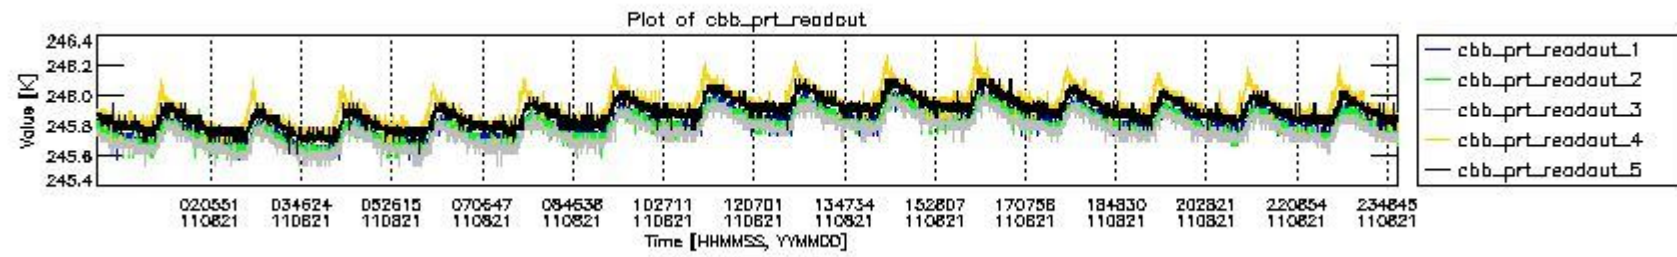

mipas_daily_report_level0_KSPT_L0_4504_N_20110821_9.PNG