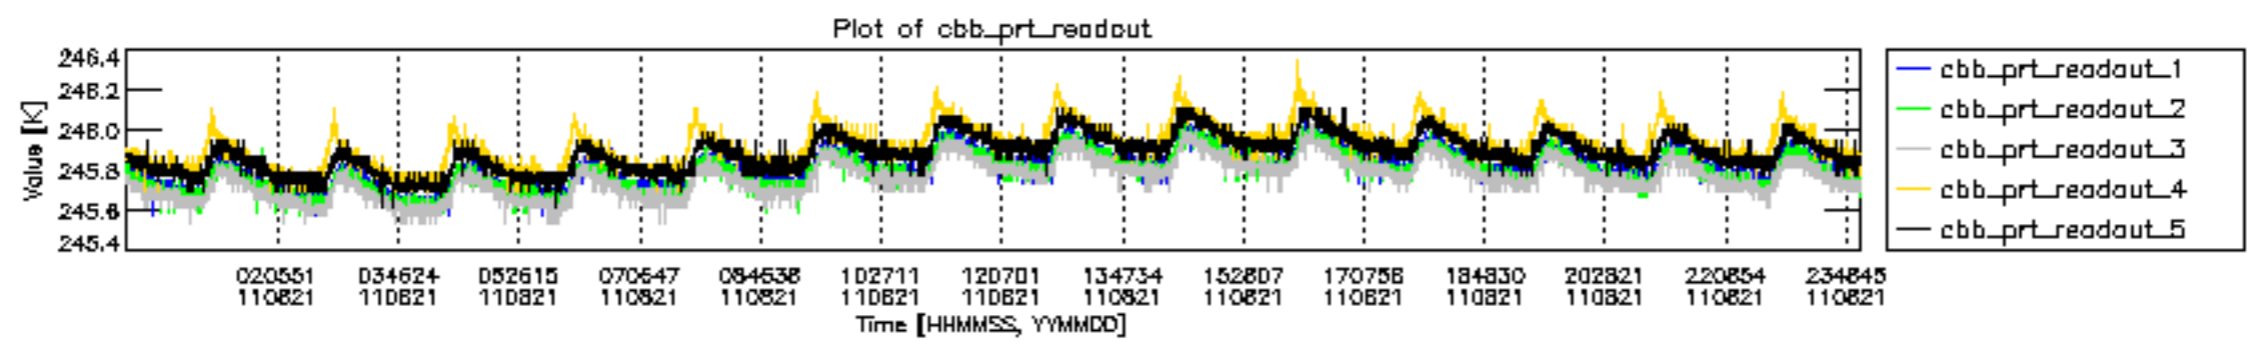

0.2 Instrument Operational Performance Parameters

The following plots give an overview of various instrument parameters for this day. The instrument parameters are part of the auxiliary data field within the source packets of the MIP_NL__0P product. The auxiliary data is normally included twice per interferogram. Note that only the first packet is currently included in monitoring.

mipas_daily_report_level0_KSPT_L0_4504_N_20110821_12.PNG

mipas_daily_report_level0_KSPT_L0_4504_N_20110821_13.PNG

MIPNLOP_MIPSOUPAC_aux_fields_igm_cal, channel statistics plot
 Colour indicates value.