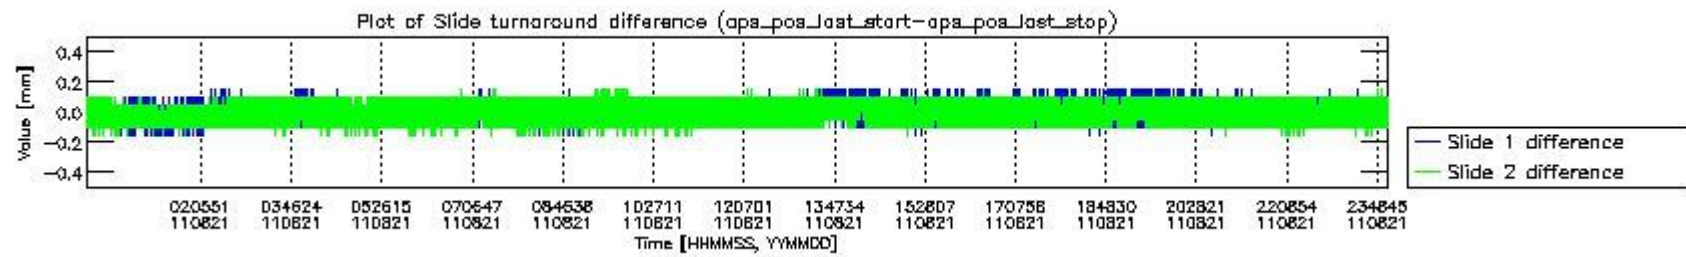

mipas_daily_report_level0_KSPT_L0_4504_N_20110821_5.PNG