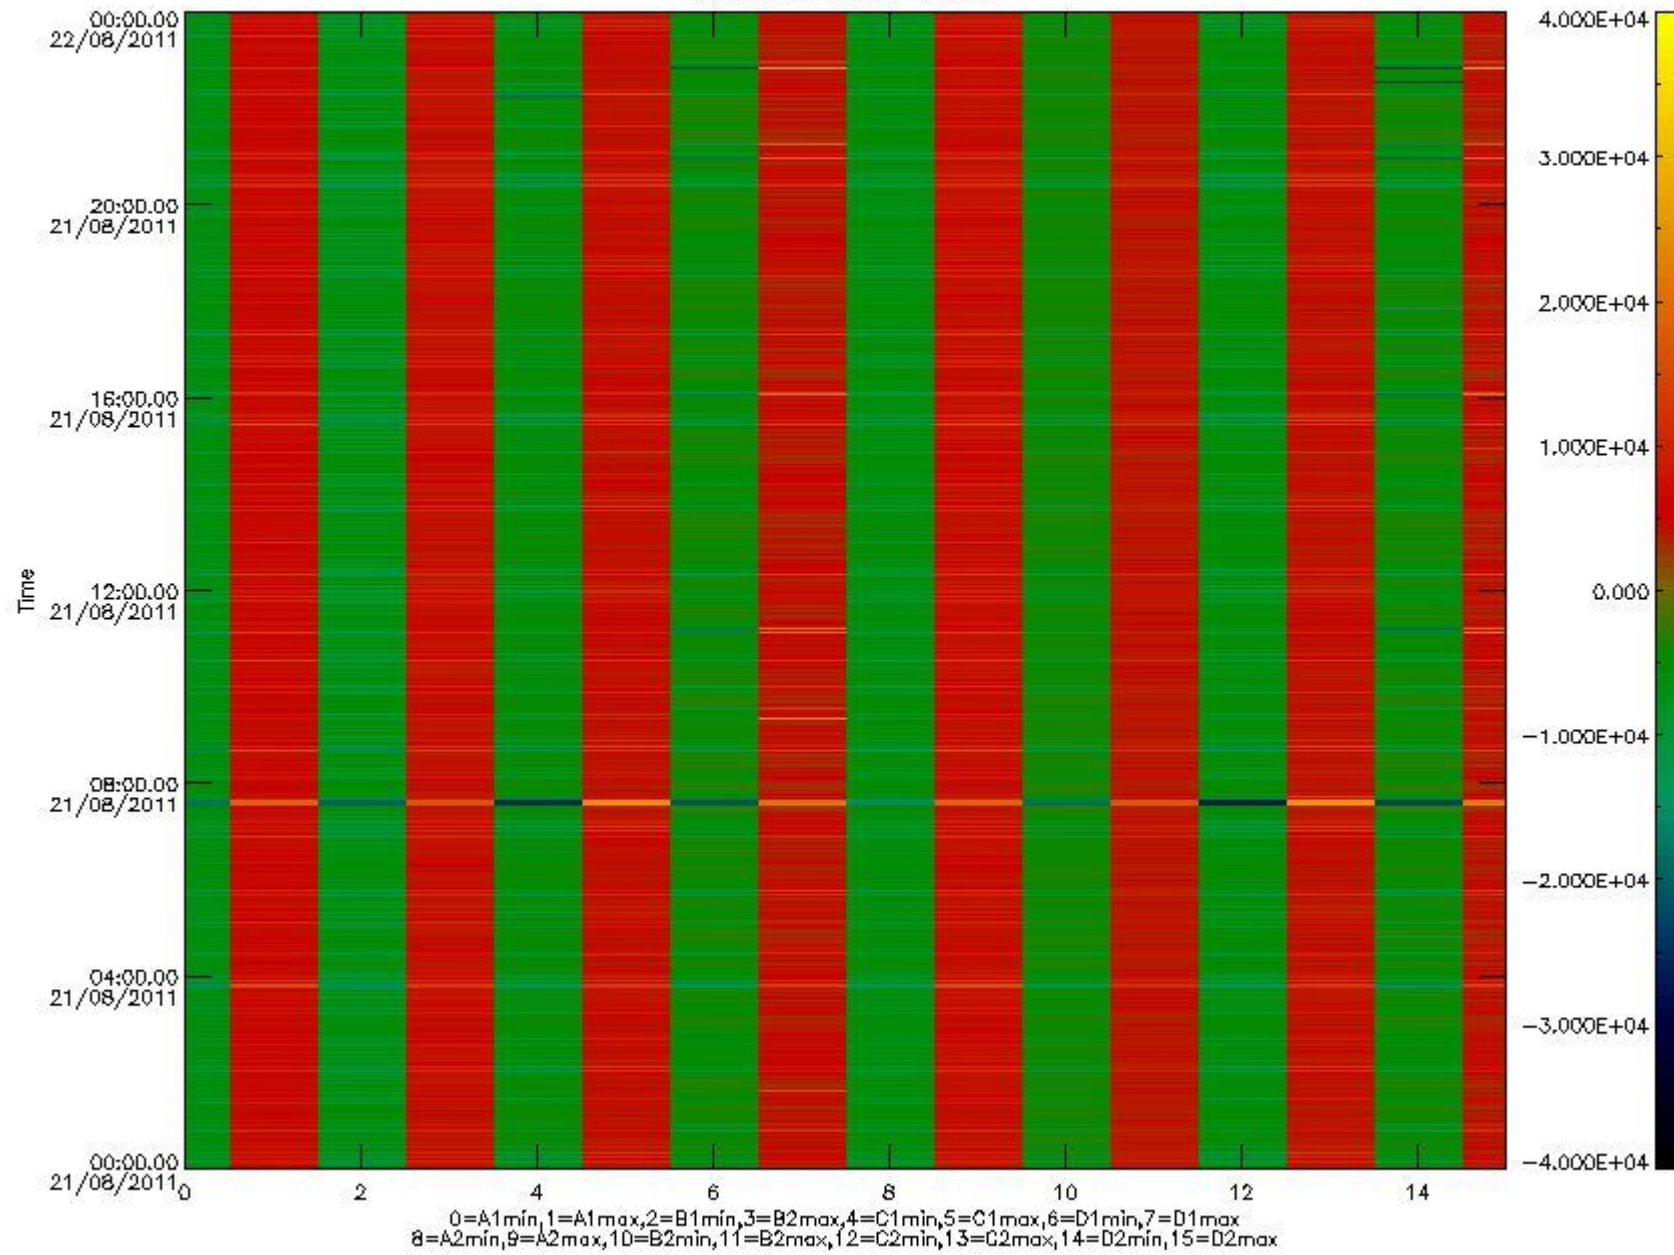

MIPNLOP_MIPSOUPAC_aux_fields_igm_cal, channel statistics plot
Colour indicates value.

mipas_daily_report_level0_KSPT_L0_4504_N_20110821_11.PNG

0.3 ADF monitoring

The use of ADFs is shown in two ways:

1. By means of two tables that can be used to find the ADF used for a specific product.
2. By means of plots that show changes in ADF using colours.

Number	ADF
0	AUX_CN0_AXVPDS20020123_121901_20020101_000000_20200101_000000
1	AUX_FPO_AXVPDS20110820_102739_20110819_192941_20110829_200314
2	AUX_FPO_AXVPDS20110821_102115_20110820_185257_20110830_210643

Number	Product name	#CN0	#FPO