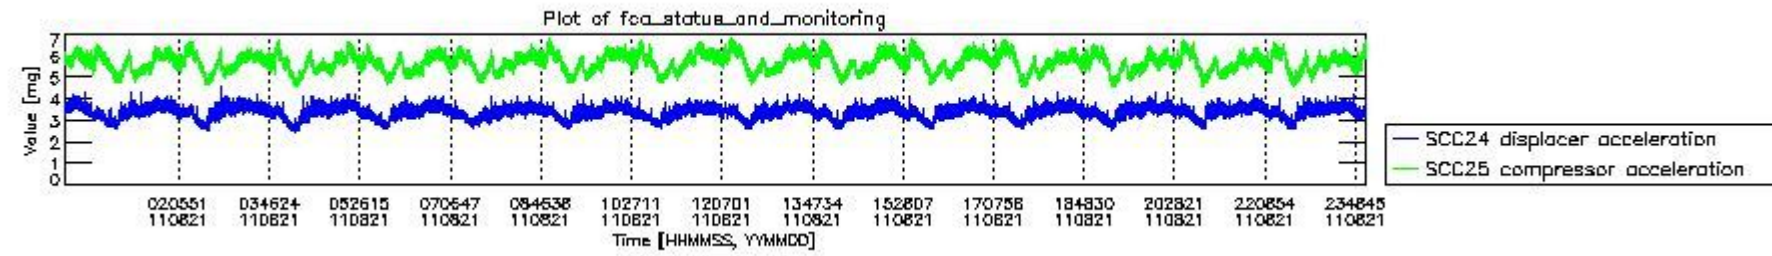

mipas_daily_report_level0_KSPT_L0_4504_N_20110821_10.PNG

The following table shows channel statistics for all channels for this day.

Channel	Min	Max	ADC
A1	-18298	19288	16bit
B1	-20639	17765	16bit
C1	-26143	26069	16bit
D1	-32768	32767	16bit
A2	-15796	19495	16bit
B2	-18887	18560	16bit
C2	-27223	27356	16bit
D2	-32768	32767	16bit