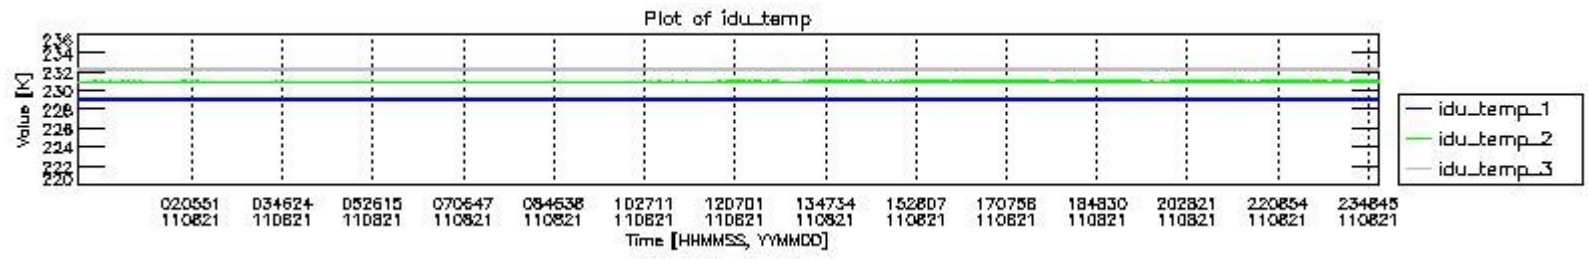

mipas_daily_report_level0_KSPT_L0_4504_N_20110821_2.PNG