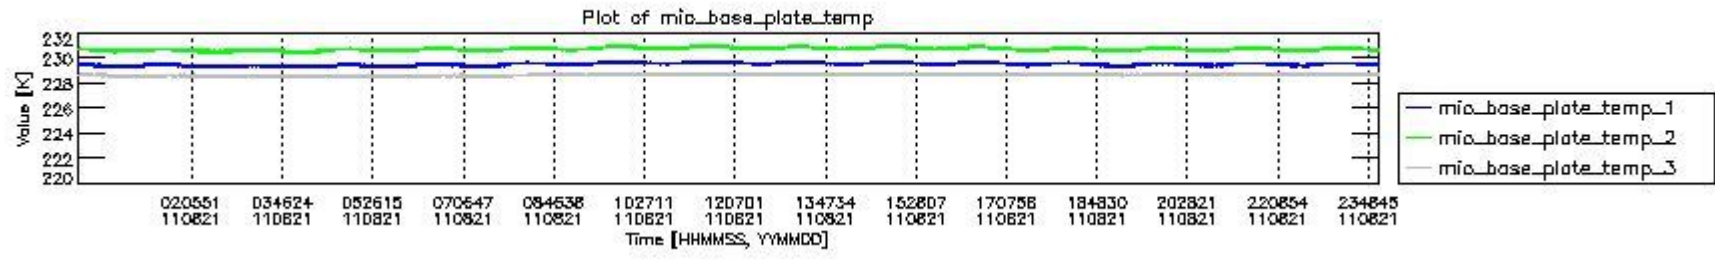

mipas_daily_report_level0_KSPT_L0_4504_N_20110821_1.PNG