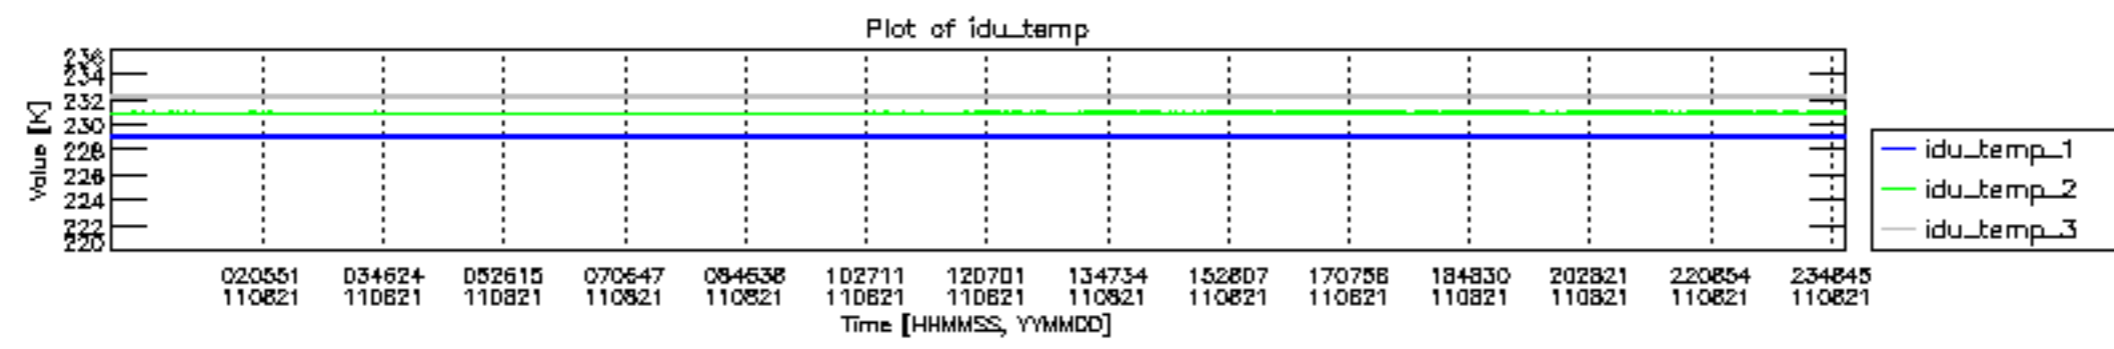

0.2 Instrument Operational Performance Parameters

The following plots give an overview of various instrument parameters for this day. The instrument parameters are part of the auxiliary data field within the source packets of the MIP_NL__0P product. The auxiliary data is normally included twice per interferogram. Note that only the first packet is currently included in monitoring.

mipas_daily_report_level0_KSPT_L0_4504_N_20110821_12.PNG

mipas_daily_report_level0_KSPT_L0_4504_N_20110821_13.PNG

MIPNLOP_MIPSOUPAC_aux_fields_igm_cal, channel statistics plot
 Colour indicates value.