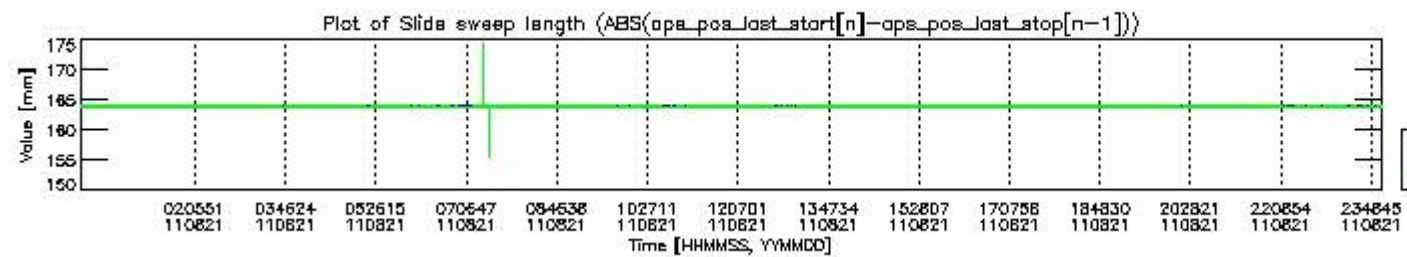

0.1.1 Report summary

The table below shows general characteristics of the data that are included into this report.

Item	Value
Report version	v1.6 08-11-2010
Time of report generation	26AUG2011 05:22:11
Data source version	KSPT_L0/4504-N
Processing scope for products	21AUG2011 00:00:00 to 22AUG2011 00:00:00
Start time of first product within scope	21AUG2011 01:20:54
Stop time of last product within scope	22AUG2011 00:45:36
Total number of level 0 products	14
Number of level 0 products with errors	0

0.2 Instrument Operational Performance Parameters

The following plots give an overview of various instrument parameters for this day. The instrument parameters are part of the auxiliary data field within the source packets of the MIP_NL__0P product. The auxiliary data is normally included twice per interferogram. Note that only the first packet is currently included in monitoring.

mipas_daily_report_level0_KSPT_L0_4504_N_20110821_3.PNG

mipas_daily_report_level0_KSPT_L0_4504_N_20110821_4.PNG

mipas_daily_report_level0_KSPT_L0_4504_N_20110821_5.PNG

mipas_daily_report_level0_KSPT_L0_4504_N_20110821_6.PNG