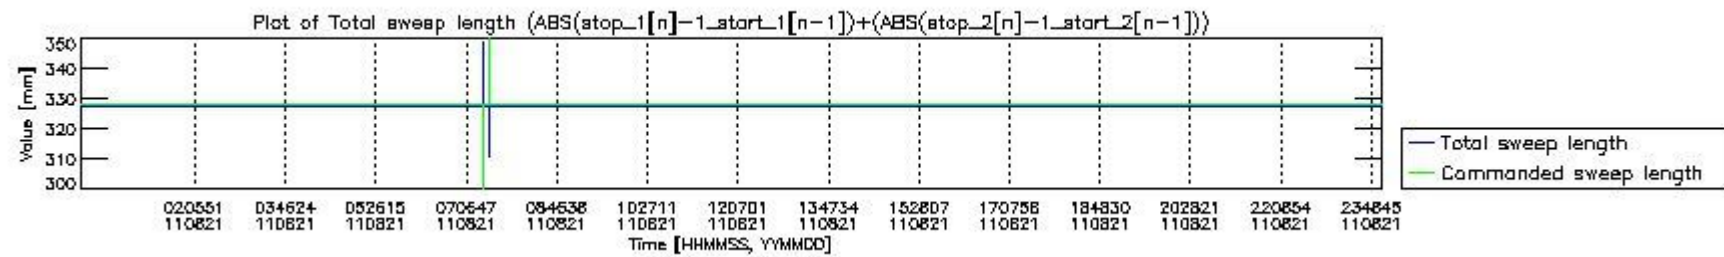

mipas_daily_report_level0_KSPT_L0_4504_N_20110821_6.PNG