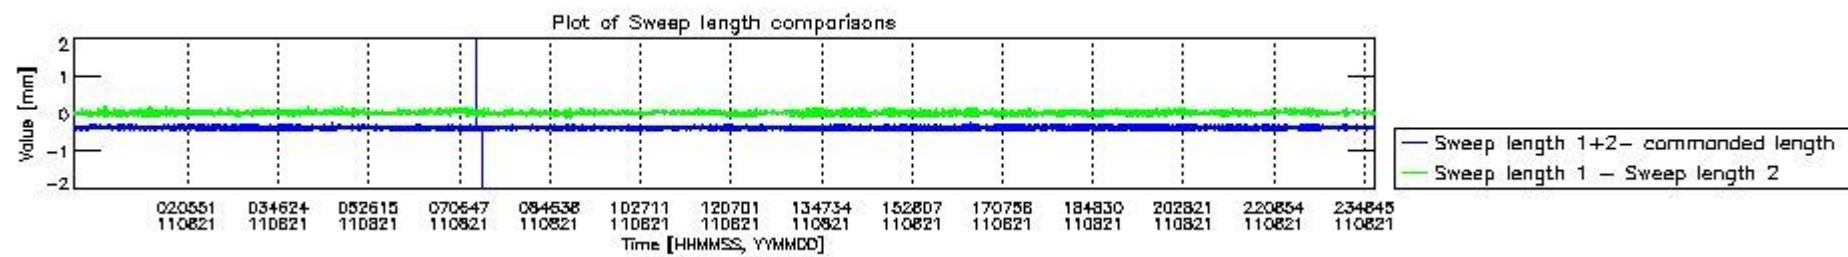

mipas_daily_report_level0_KSPT_L0_4504_N_20110821_8.PNG