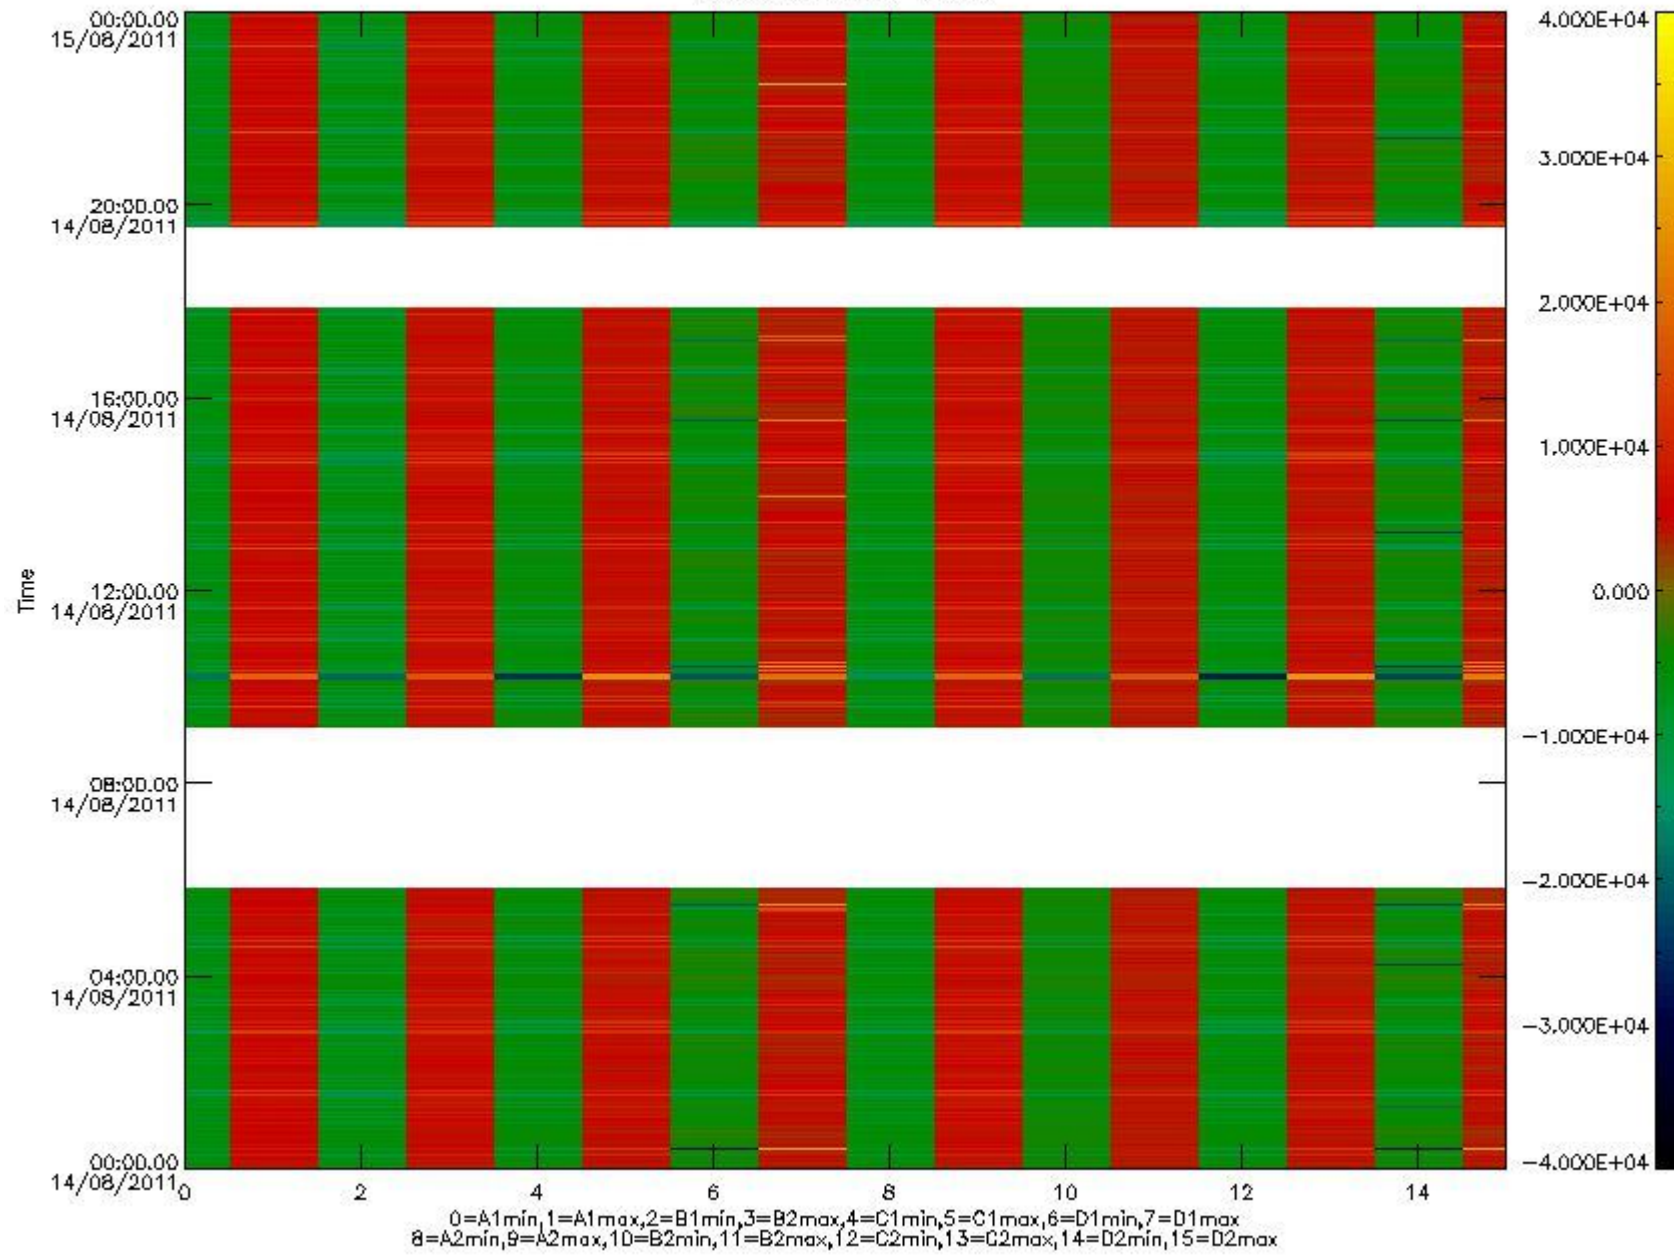

0.1.1 Report summary

The table below shows general characteristics of the data that are included into this report.

Item	Value
Report version	v1.6 08-11-2010
Time of report generation	19AUG2011 05:24:46
Data source version	KSPT_L0/4504-N
Processing scope for products	14AUG2011 00:00:00 to 15AUG2011 00:00:00
Start time of first product within scope	14AUG2011 00:38:50
Stop time of last product within scope	15AUG2011 00:02:58
Total number of level 0 products	13
Number of level 0 products with errors	0

0.2 Instrument Operational Performance Parameters

The following plots give an overview of various instrument parameters for this day. The instrument parameters are part of the auxiliary data field within the source packets of the MIP_NL__0P product. The auxiliary data is normally included twice per interferogram. Note that only the first packet is currently included in monitoring.

mipas_daily_report_level0_KSPT_L0_4504_N_20110814_9.PNG

mipas_daily_report_level0_KSPT_L0_4504_N_20110814_10.PNG

The following table shows channel statistics for all channels for this day.

Channel	Min	Max	ADC
A1	-32768	32767	16bit
B1	-32768	32767	16bit
C1	-25779	25728	16bit
D1	-32768	32767	16bit
A2	-32768	28267	16bit
B2	-32768	32767	16bit
C2	-26857	26503	16bit
D2	-32768	32767	16bit

MIPNLOP_MIPSOUPAC_aux_fields_1gm_cal, channel statistics plot
Colour indicates value.

mipas_daily_report_level0_KSPT_L0_4504_N_20110814_11.PNG

0.3 ADF monitoring

The use of ADFs is shown in two ways:

1. By means of two tables that can be used to find the ADF used for a specific product.
2. By means of plots that show changes in ADF using colours.