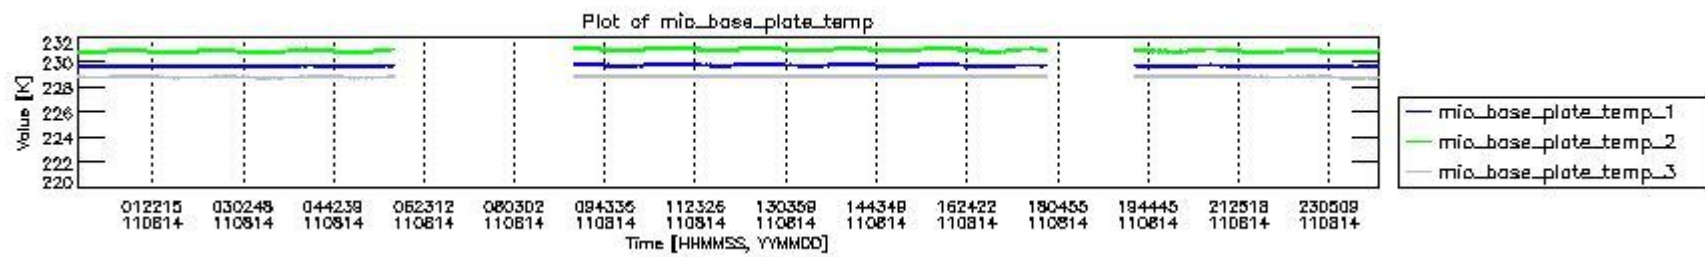

mipas_daily_report_level0_KSPT_L0_4504_N_20110814_1.PNG