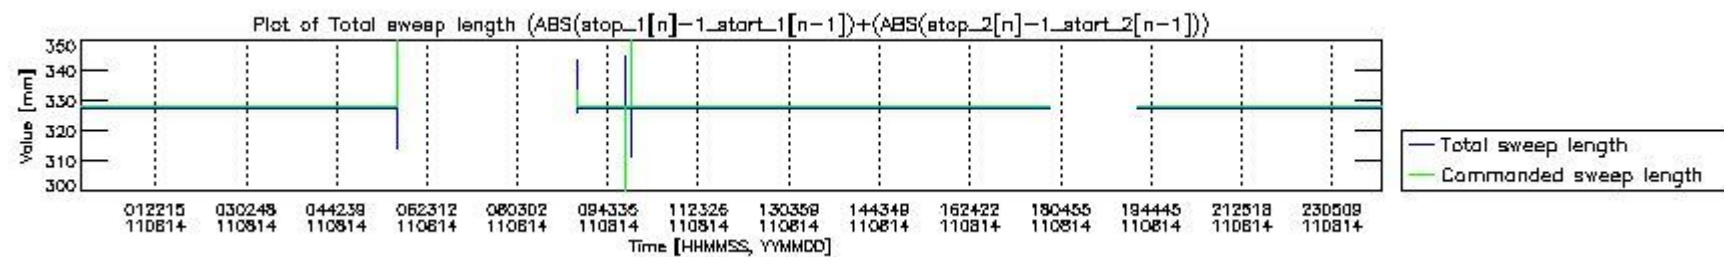

mipas_daily_report_level0_KSPT_L0_4504_N_20110814_6.PNG