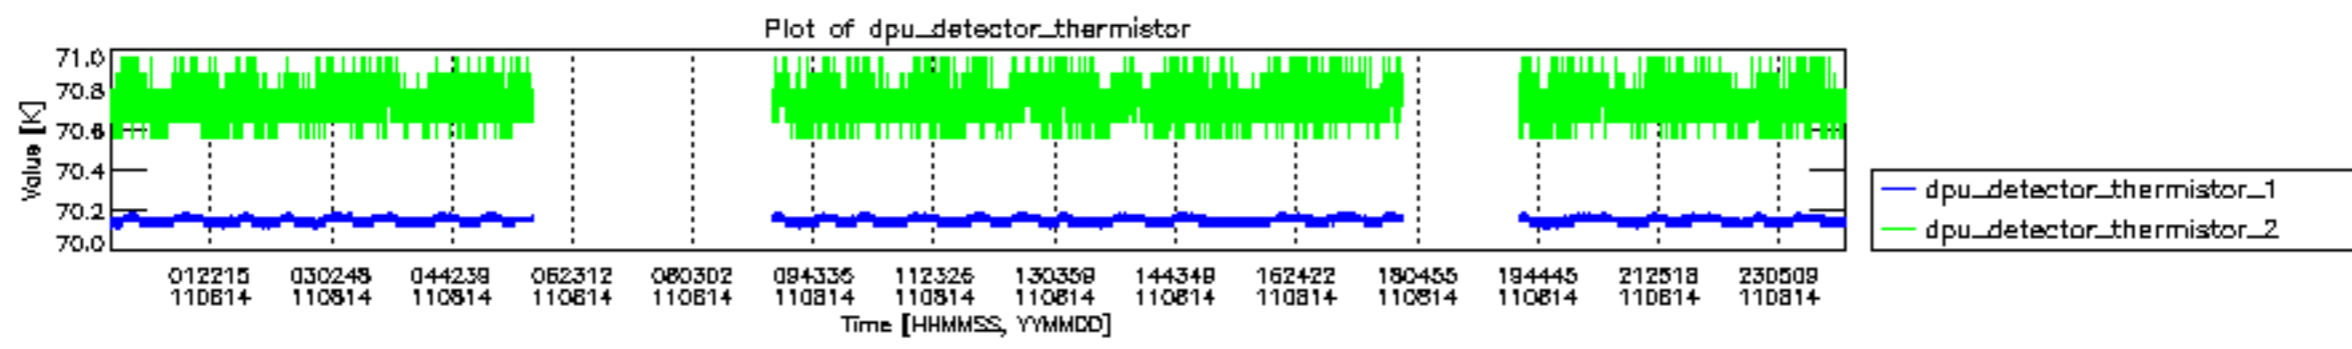

0.2 Instrument Operational Performance Parameters

The following plots give an overview of various instrument parameters for this day. The instrument parameters are part of the auxiliary data field within the source packets of the MIP_NL__0P product. The auxiliary data is normally included twice per interferogram. Note that only the first packet is currently included in monitoring.

mipas_daily_report_level0_KSPT_L0_4504_N_20110814_12.PNG

mipas_daily_report_level0_KSPT_L0_4504_N_20110814_13.PNG

MIPNLOP_MIPSOUPAC_aux_fields_igm_cal, channel statistics plot
 Colour indicates value.