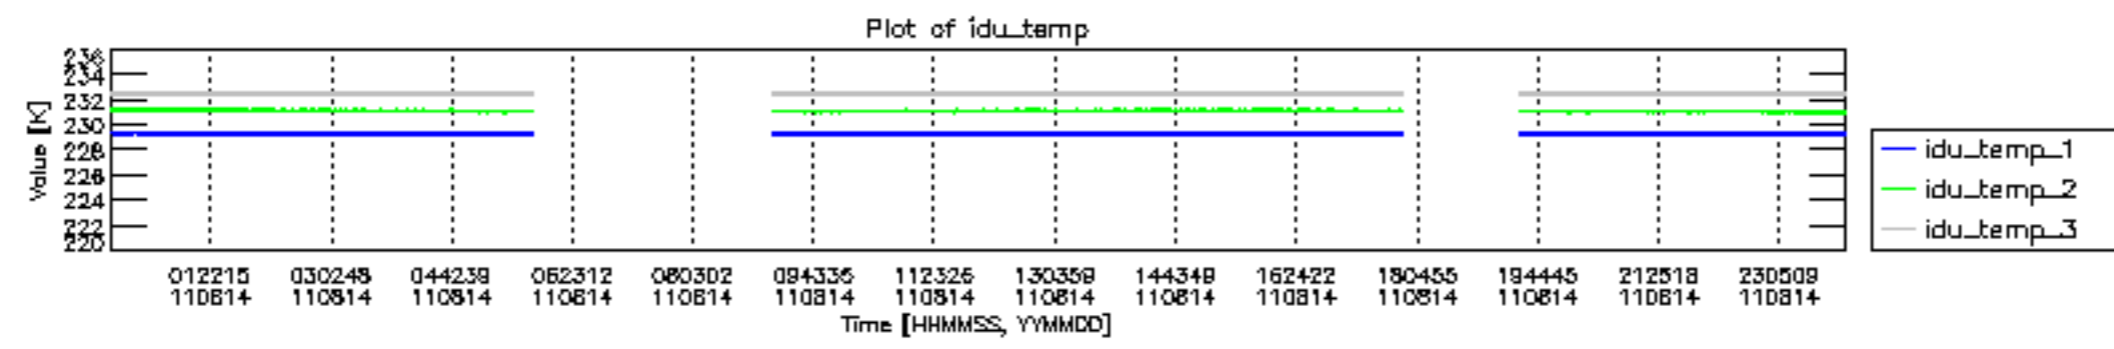

0.2 Instrument Operational Performance Parameters

The following plots give an overview of various instrument parameters for this day. The instrument parameters are part of the auxiliary data field within the source packets of the MIP_NL__0P product. The auxiliary data is normally included twice per interferogram. Note that only the first packet is currently included in monitoring.

Number	Product name	#CN0	#FPO
--------	--------------	------	------

0	MIP_NL__0PNPDE20110814_003850_000058393105_00289_49441_9436.N1	0	1
1	MIP_NL__0PNPDE20110814_021510_000045253105_00290_49442_9437.N1	0	1
2	MIP_NL__0PNPDE20110814_033002_000061383105_00291_49443_9438.N1	0	1
3	MIP_NL__0PNPDE20110814_051146_000023323105_00292_49444_9439.N1	0	1
4	MIP_NL__0PNPDK20110814_090921_000018863105_00294_49446_6046.N1	0	1
5	MIP_NL__0PNPDK20110814_094003_000059873105_00295_49447_6047.N1	0	2
6	MIP_NL__0PNPDK20110814_111906_000060273105_00296_49448_6048.N1	0	2
7	MIP_NL__0PNPDK20110814_125900_000058913105_00297_49449_6049.N1	0	2
8	MIP_NL__0PNPDK20110814_143627_000059313105_00298_49450_6050.N1	0	2
9	MIP_NL__0PNPDK20110814_161427_000058123105_00299_49451_6051.N1	0	2
10	MIP_NL__0PNPDK20110814_192936_000060523105_00301_49453_6053.N1	0	2
11	MIP_NL__0PNPDE20110814_210854_000043643105_00302_49454_9440.N1	0	2
12	MIP_NL__0PNPDE20110814_222038_000061403105_00302_49454_9441.N1	0	2

mipas_daily_report_level0_KSPT_L0_4504_N_20110814_12.PNG

mipas_daily_report_level0_KSPT_L0_4504_N_20110814_13.PNG

MIPNLOP_MIPSOUPAC_aux_fields_igm_cal, channel statistics plot
 Colour indicates value.