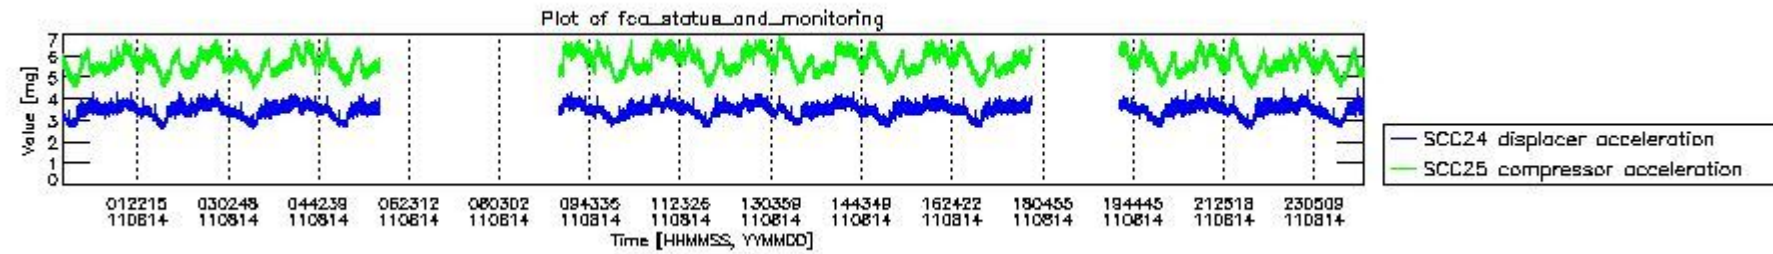

mipas_daily_report_level0_KSPT_L0_4504_N_20110814_10.PNG

The following table shows channel statistics for all channels for this day.

Channel	Min	Max	ADC
A1	-32768	32767	16bit
B1	-32768	32767	16bit
C1	-25779	25728	16bit
D1	-32768	32767	16bit
A2	-32768	28267	16bit
B2	-32768	32767	16bit
C2	-26857	26503	16bit
D2	-32768	32767	16bit