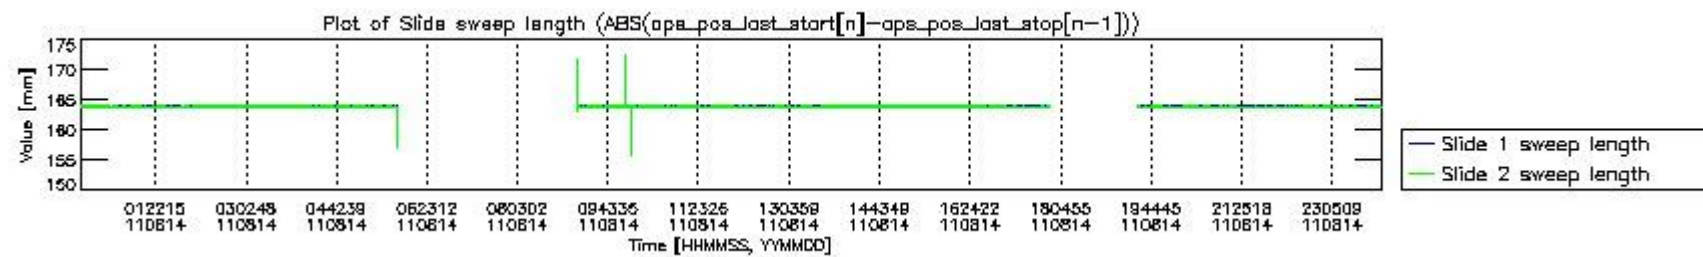

mipas_daily_report_level0_KSPT_L0_4504_N_20110814_7.PNG