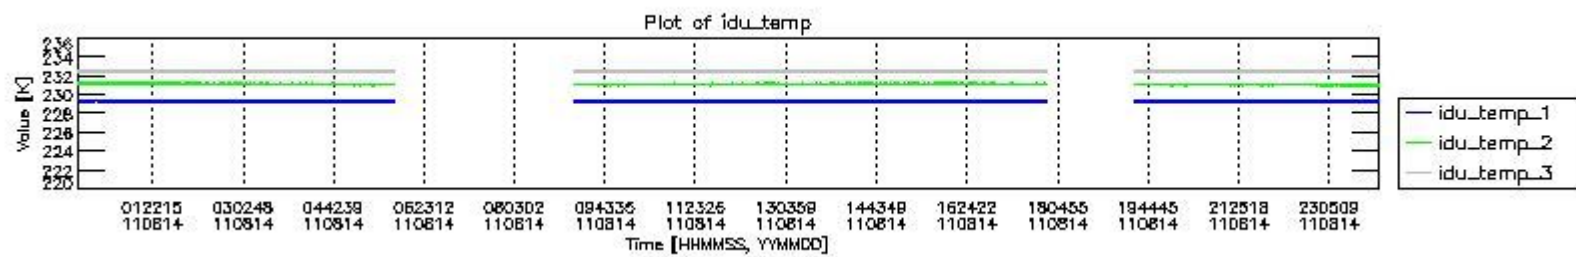

mipas_daily_report_level0_KSPT_L0_4504_N_20110814_2.PNG