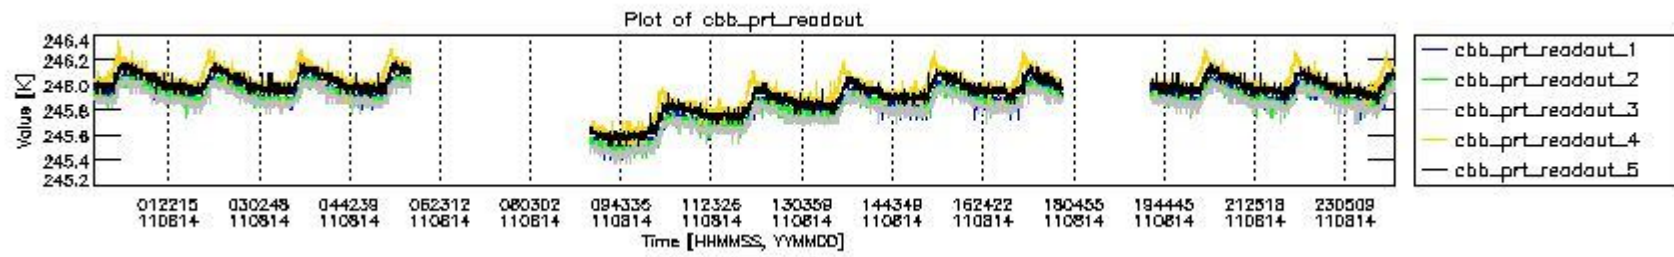

0.2 Instrument Operational Performance Parameters

The following plots give an overview of various instrument parameters for this day. The instrument parameters are part of the auxiliary data field within the source packets of the MIP_NL__0P product. The auxiliary data is normally included twice per interferogram. Note that only the first packet is currently included in monitoring.

mipas_daily_report_level0_KSPT_L0_4504_N_20110814_5.PNG

mipas_daily_report_level0_KSPT_L0_4504_N_20110814_6.PNG

mipas_daily_report_level0_KSPT_L0_4504_N_20110814_7.PNG

mipas_daily_report_level0_KSPT_L0_4504_N_20110814_8.PNG

mipas_daily_report_level0_KSPT_L0_4504_N_20110814_9.PNG

mipas_daily_report_level0_KSPT_L0_4504_N_20110814_10.PNG

The following table shows channel statistics for all channels for this day.

Channel	Min	Max	ADC
A1	-32768	32767	16bit
B1	-32768	32767	16bit
C1	-25779	25728	16bit
D1	-32768	32767	16bit
A2	-32768	28267	16bit
B2	-32768	32767	16bit
C2	-26857	26503	16bit
D2	-32768	32767	16bit