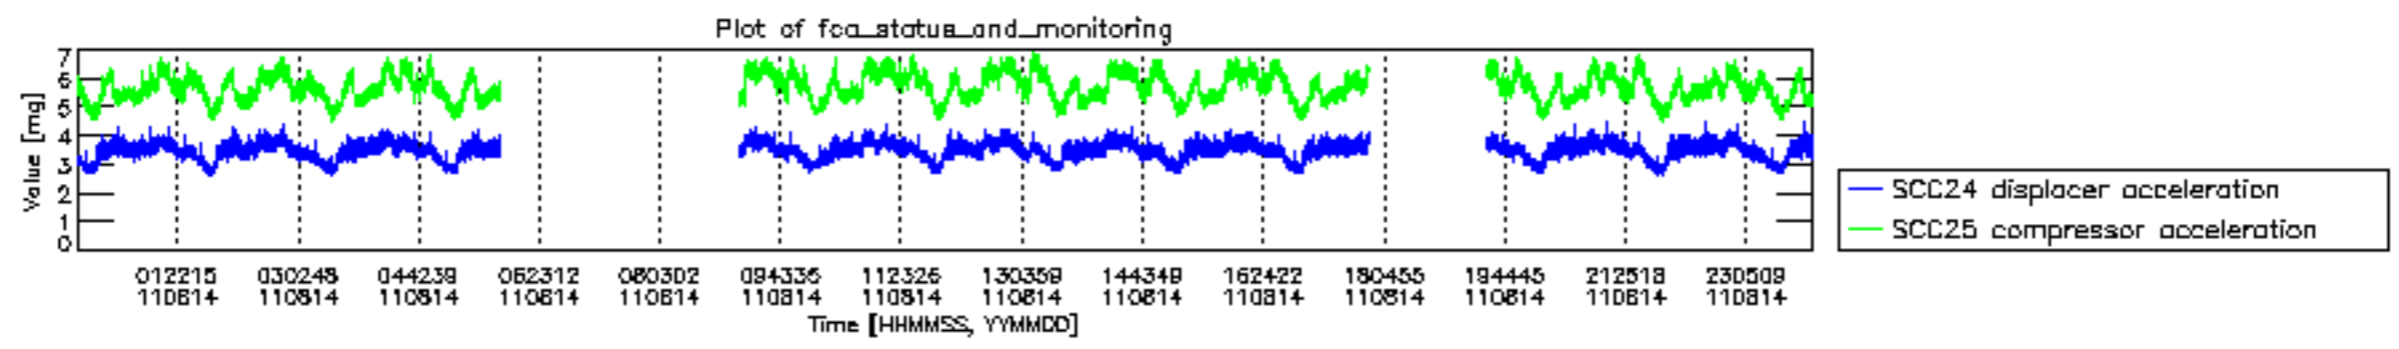

0.2 Instrument Operational Performance Parameters

The following plots give an overview of various instrument parameters for this day. The instrument parameters are part of the auxiliary data field within the source packets of the MIP_NL__0P product. The auxiliary data is normally included twice per interferogram. Note that only the first packet is currently included in monitoring.

mipas_daily_report_level0_KSPT_L0_4504_N_20110814_12.PNG

mipas_daily_report_level0_KSPT_L0_4504_N_20110814_13.PNG

MIPNLOP_MIPSOUPAC_aux_fields_igm_cal, channel statistics plot
 Colour indicates value.