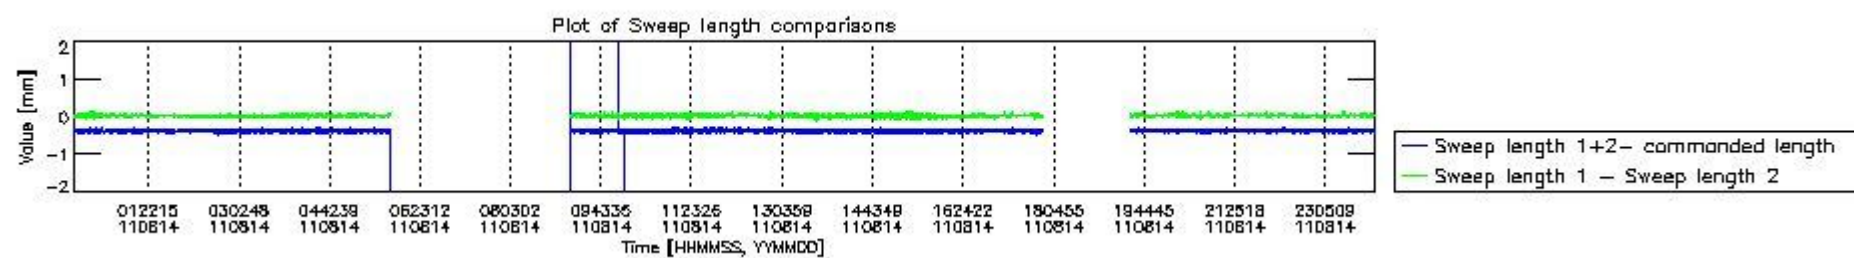

mipas_daily_report_level0_KSPT_L0_4504_N_20110814_8.PNG