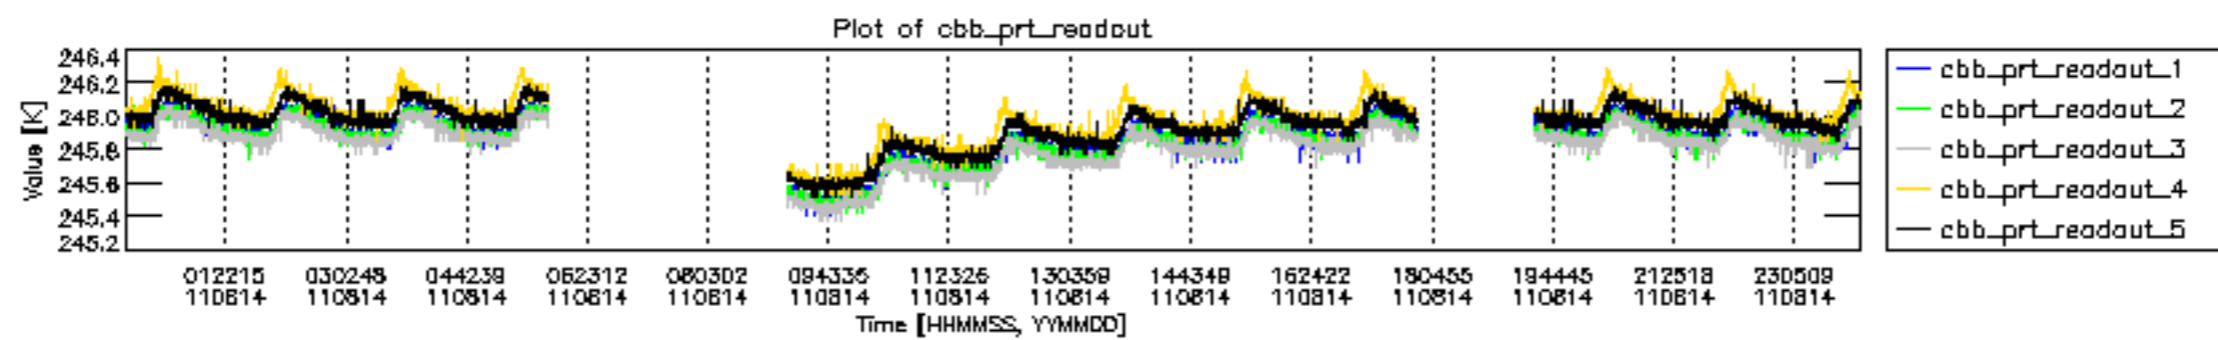

0.2 Instrument Operational Performance Parameters

The following plots give an overview of various instrument parameters for this day. The instrument parameters are part of the auxiliary data field within the source packets of the MIP_NL__0P product. The auxiliary data is normally included twice per interferogram. Note that only the first packet is currently included in monitoring.

mipas_daily_report_level0_KSPT_L0_4504_N_20110814_12.PNG

mipas_daily_report_level0_KSPT_L0_4504_N_20110814_13.PNG

MIPNLOP_MIPSOUPAC_aux_fields_igm_cal, channel statistics plot
 Colour indicates value.