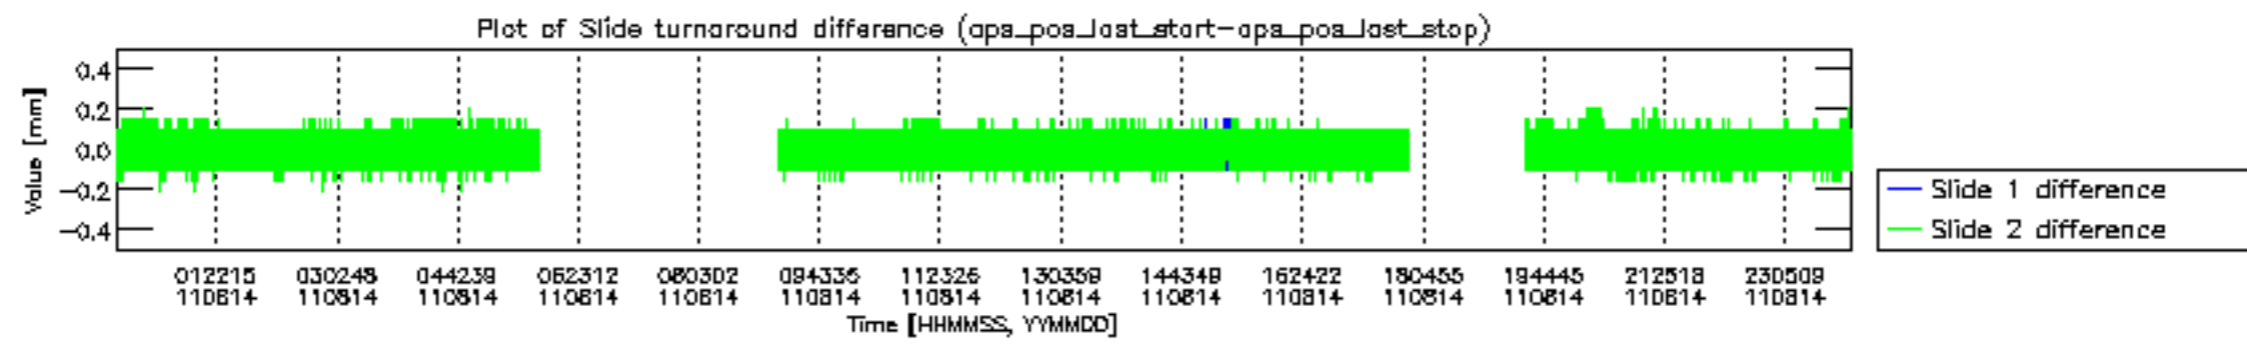

0.2 Instrument Operational Performance Parameters

The following plots give an overview of various instrument parameters for this day. The instrument parameters are part of the auxiliary data field within the source packets of the MIP_NL__0P product. The auxiliary data is normally included twice per interferogram. Note that only the first packet is currently included in monitoring.

mipas_daily_report_level0_KSPT_L0_4504_N_20110814_12.PNG

mipas_daily_report_level0_KSPT_L0_4504_N_20110814_13.PNG

MIPNLOP_MIPSOUPAC_aux_fields_igm_cal, channel statistics plot
 Colour indicates value.