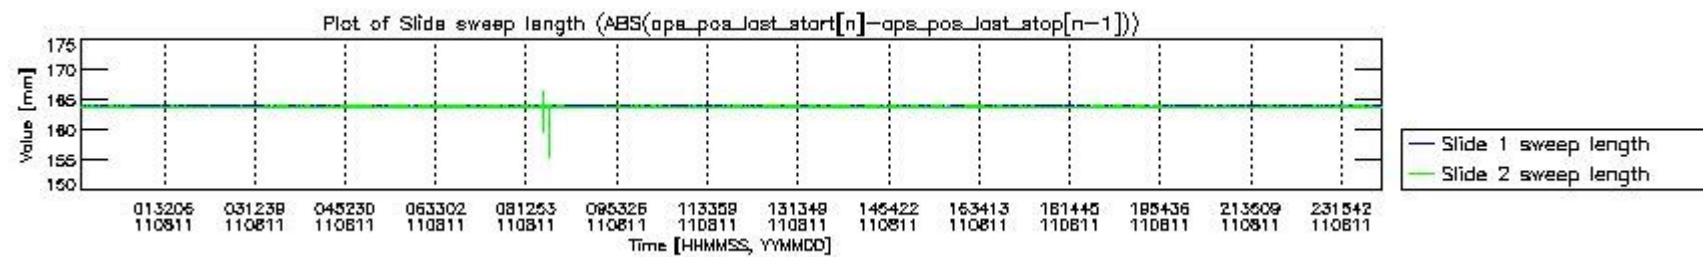

mipas_daily_report_level0_KSPT_L0_4504_N_20110811_7.PNG