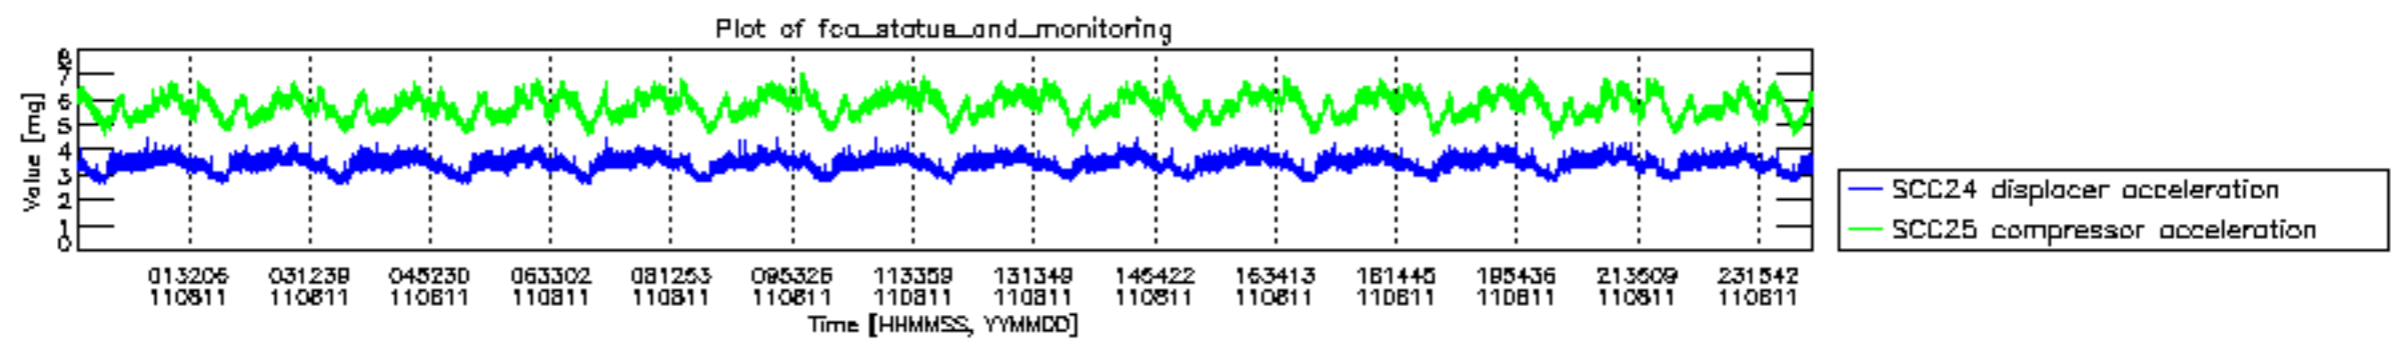

0.2 Instrument Operational Performance Parameters

The following plots give an overview of various instrument parameters for this day. The instrument parameters are part of the auxiliary data field within the source packets of the MIP_NL__0P product. The auxiliary data is normally included twice per interferogram. Note that only the first packet is currently included in monitoring.

mipas_daily_report_level0_KSPT_L0_4504_N_20110811_12.PNG

mipas_daily_report_level0_KSPT_L0_4504_N_20110811_13.PNG

MIPNLOP_MIPSOUPAC_aux_fields_igm_cal, channel statistics plot
 Colour indicates value.