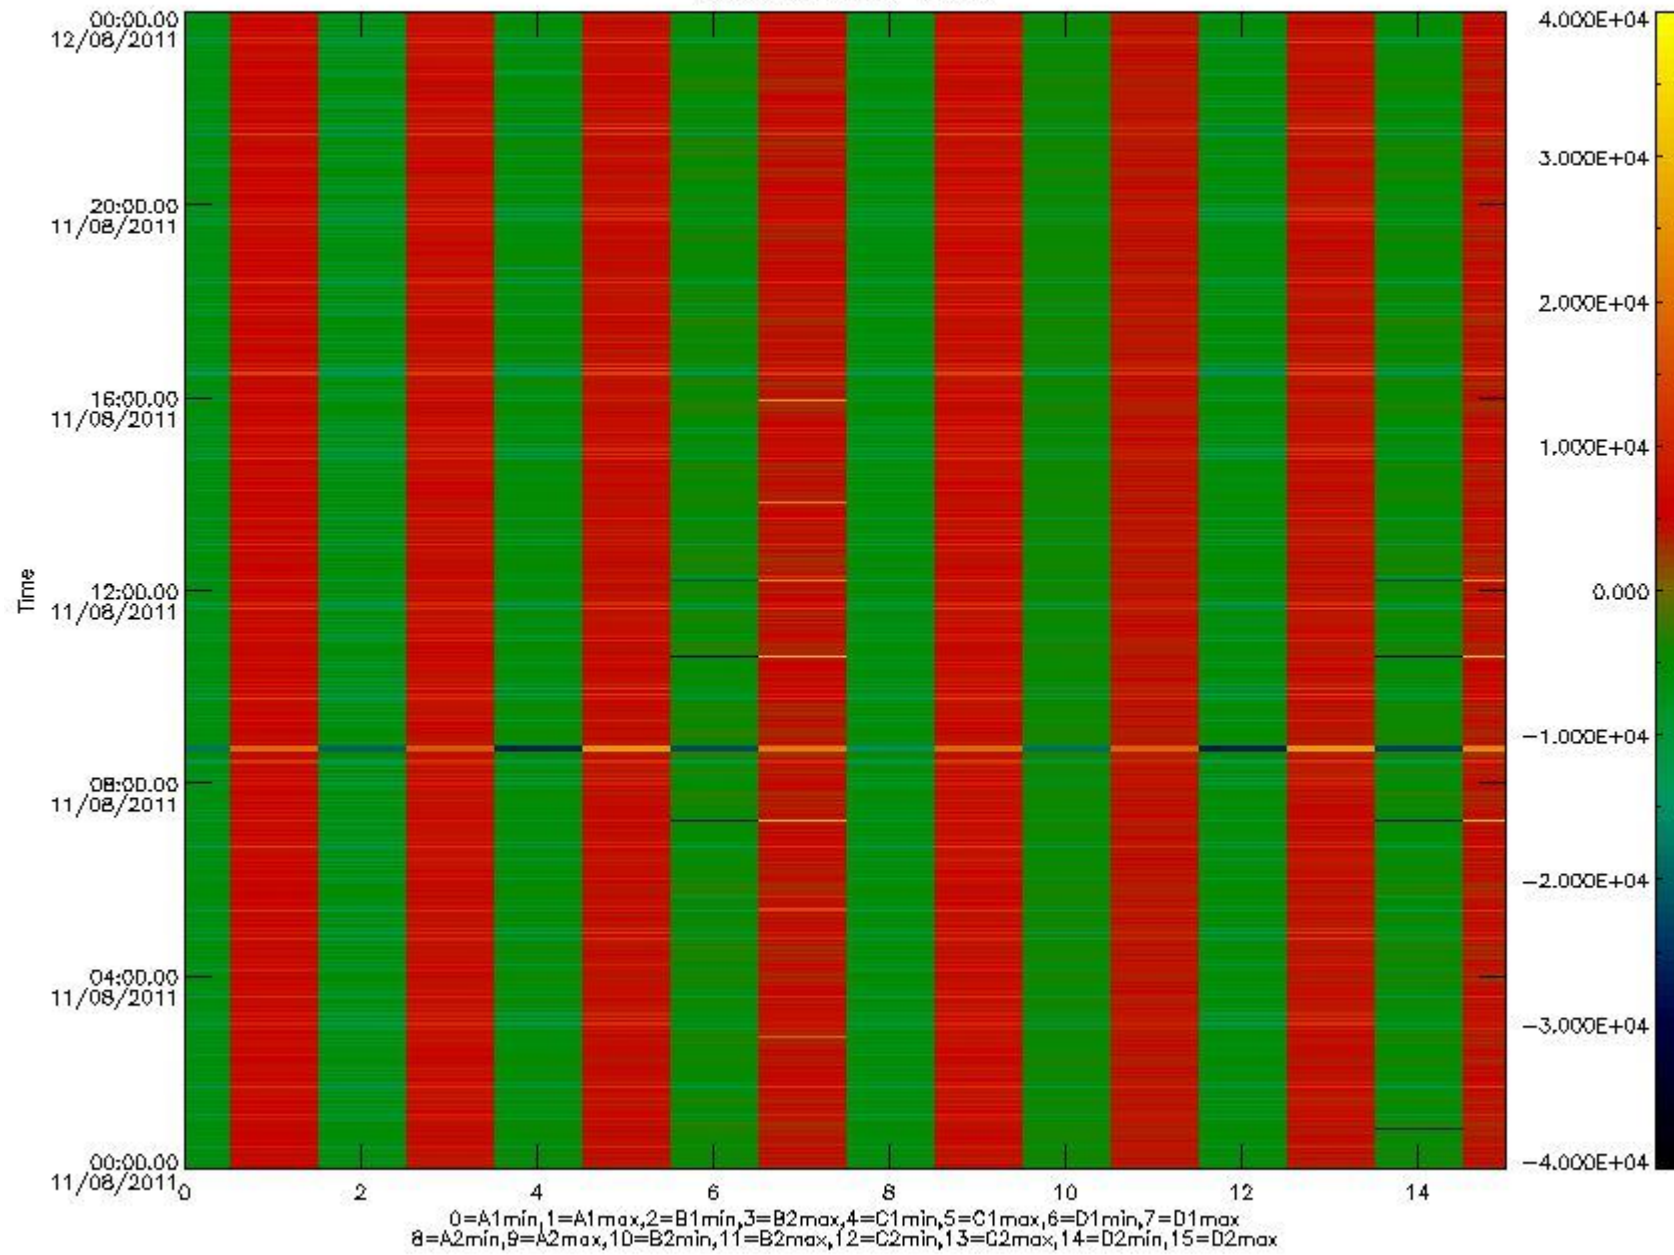

MIPNLOP_MIPSOUPAC_aux_fields_igm_cal, channel statistics plot
Colour indicates value.

mipas_daily_report_level0_KSPT_L0_4504_N_20110811_11.PNG

0.3 ADF monitoring

The use of ADFs is shown in two ways:

1. By means of two tables that can be used to find the ADF used for a specific product.
2. By means of plots that show changes in ADF using colours.

Number	ADF
0	AUX_CN0_AXVPDS20020123_121901_20020101_000000_20200101_000000
1	AUX_FPO_AXVPDS20110810_223112_20110810_113827_20110820_135214
2	AUX_FPO_AXVPDS20110811_103154_20110810_195937_20110820_203310

Number	Product name	#CN0	#FPO