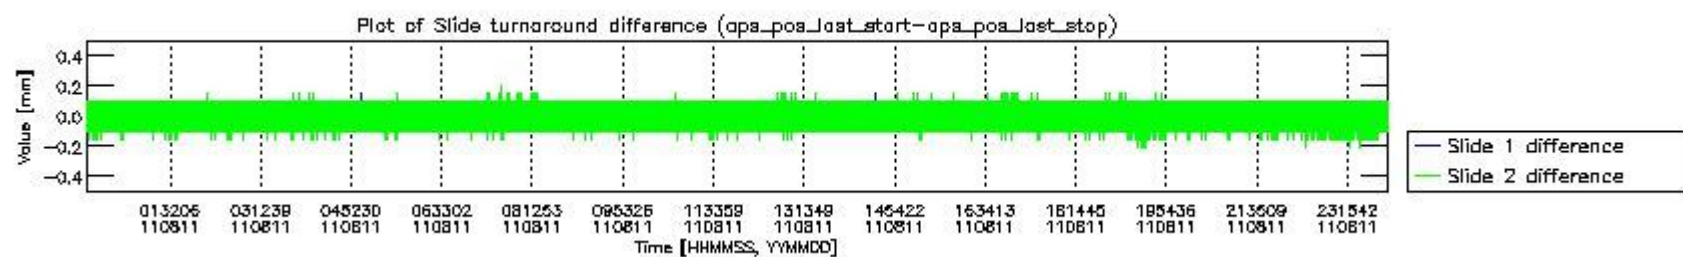

mipas_daily_report_level0_KSPT_L0_4504_N_20110811_5.PNG