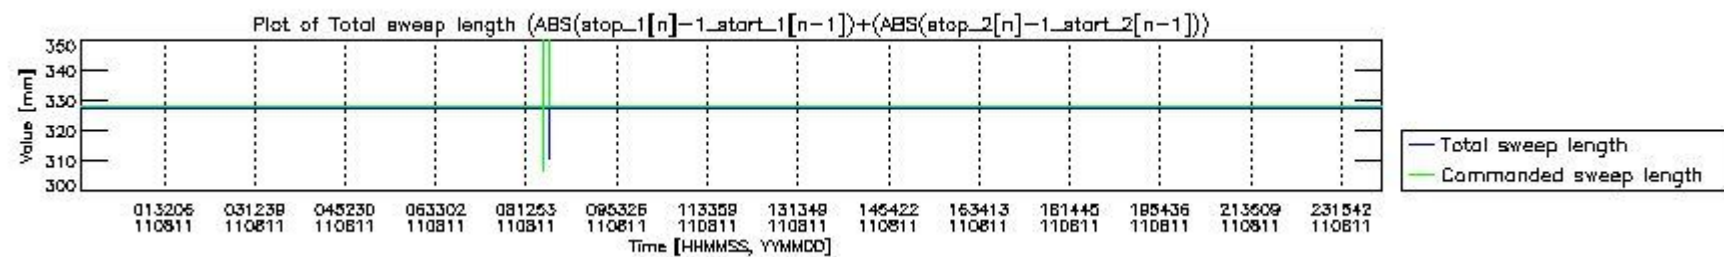

mipas_daily_report_level0_KSPT_L0_4504_N_20110811_6.PNG