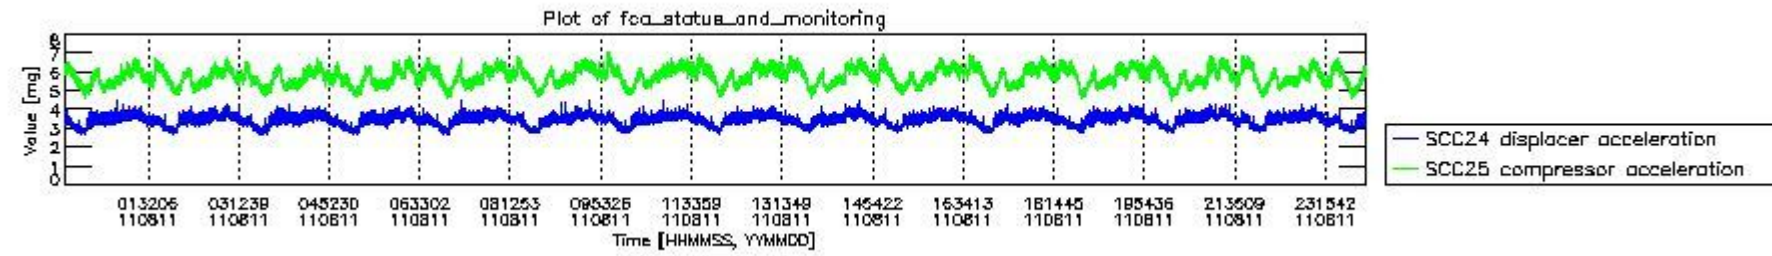

mipas_daily_report_level0_KSPT_L0_4504_N_20110811_10.PNG

The following table shows channel statistics for all channels for this day.

Channel	Min	Max	ADC
A1	-19120	20287	16bit
B1	-20933	17988	16bit
C1	-26351	26267	16bit
D1	-32768	32767	16bit
A2	-16101	19926	16bit
B2	-19202	18829	16bit
C2	-27394	27045	16bit
D2	-32768	32767	16bit