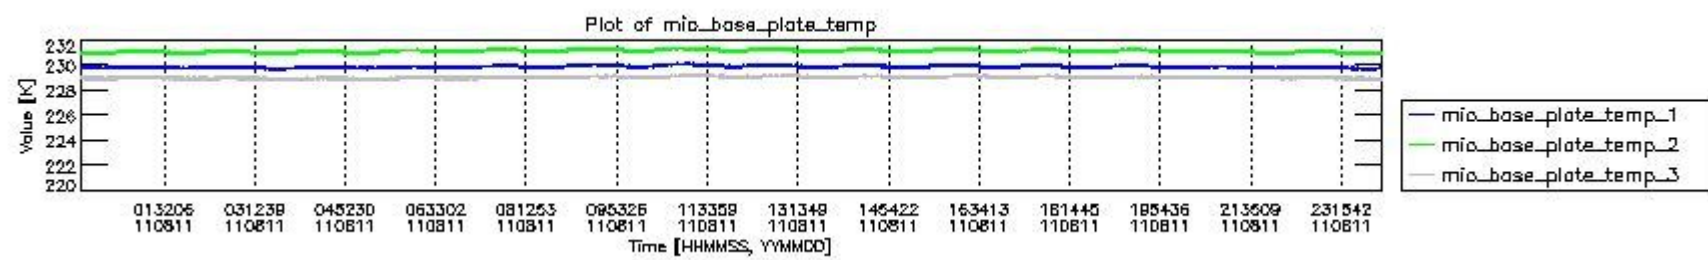

mipas_daily_report_level0_KSPT_L0_4504_N_20110811_1.PNG