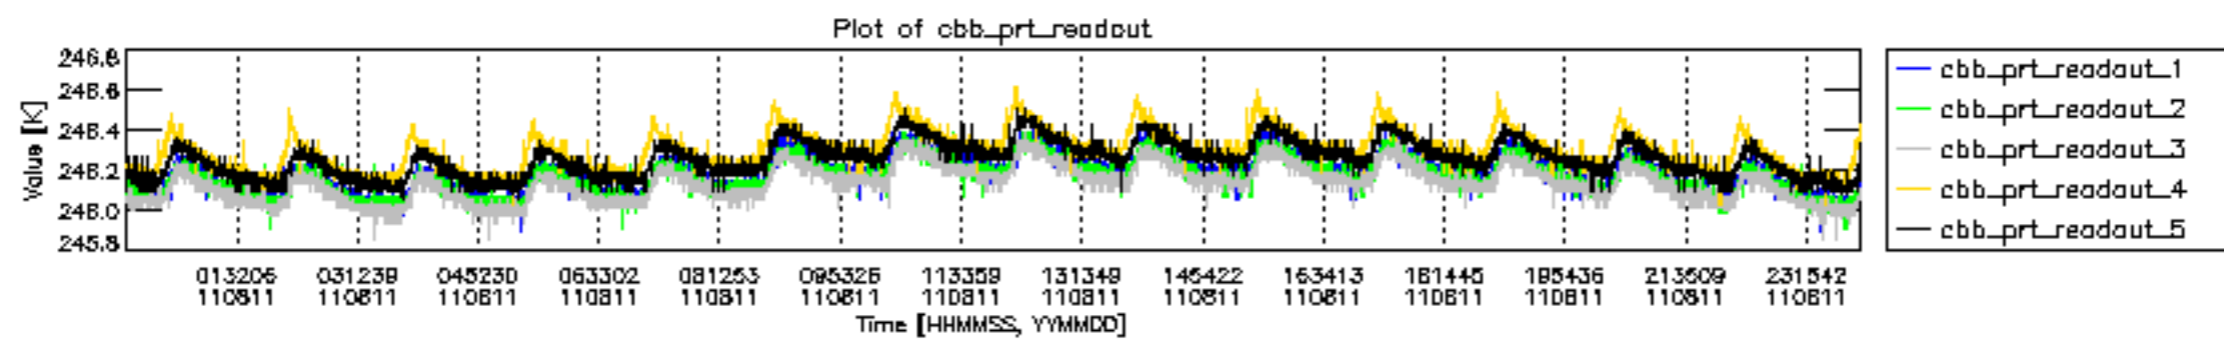

0.2 Instrument Operational Performance Parameters

The following plots give an overview of various instrument parameters for this day. The instrument parameters are part of the auxiliary data field within the source packets of the MIP_NL__0P product. The auxiliary data is normally included twice per interferogram. Note that only the first packet is currently included in monitoring.

mipas_daily_report_level0_KSPT_L0_4504_N_20110811_12.PNG

mipas_daily_report_level0_KSPT_L0_4504_N_20110811_13.PNG

MIPNLOP_MIPSOUPAC_aux_fields_igm_cal, channel statistics plot
 Colour indicates value.