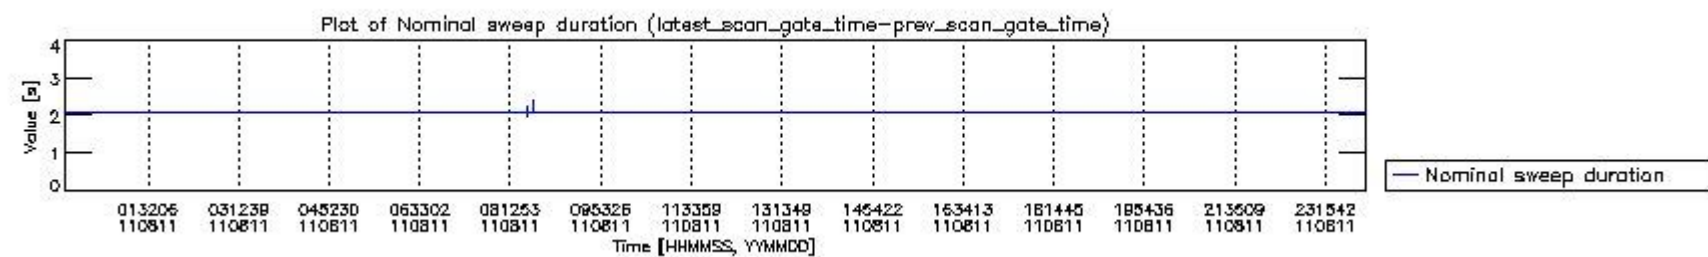

0.2 Instrument Operational Performance Parameters

The following plots give an overview of various instrument parameters for this day. The instrument parameters are part of the auxiliary data field within the source packets of the MIP_NL__0P product. The auxiliary data is normally included twice per interferogram. Note that only the first packet is currently included in monitoring.

mipas_daily_report_level0_KSPT_L0_4504_N_20110811_0.PNG

mipas_daily_report_level0_KSPT_L0_4504_N_20110811_1.PNG

mipas_daily_report_level0_KSPT_L0_4504_N_20110811_2.PNG

mipas_daily_report_level0_KSPT_L0_4504_N_20110811_3.PNG