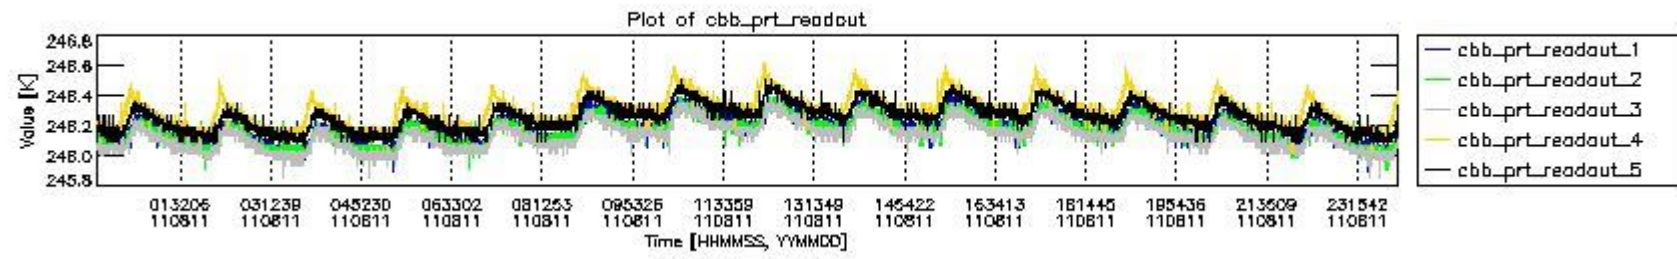

mipas_daily_report_level0_KSPT_L0_4504_N_20110811_9.PNG