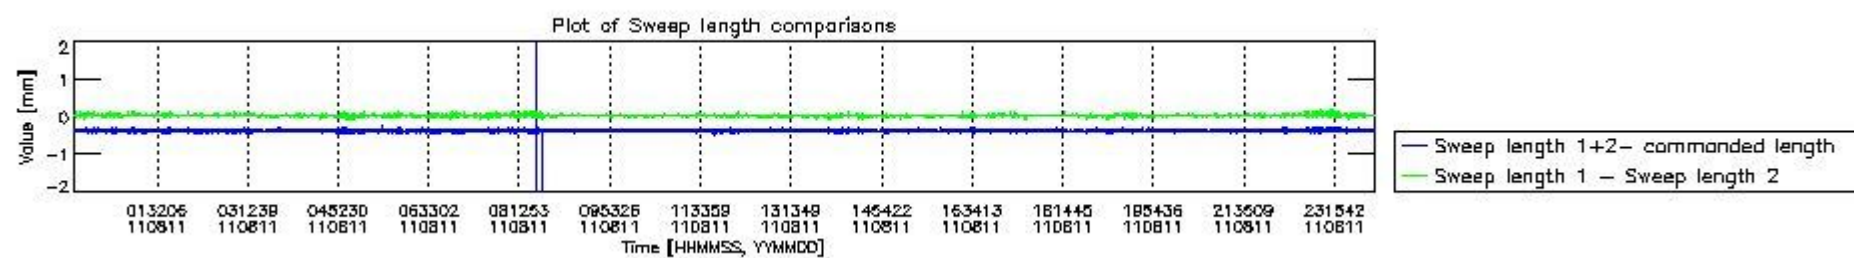

mipas_daily_report_level0_KSPT_L0_4504_N_20110811_8.PNG