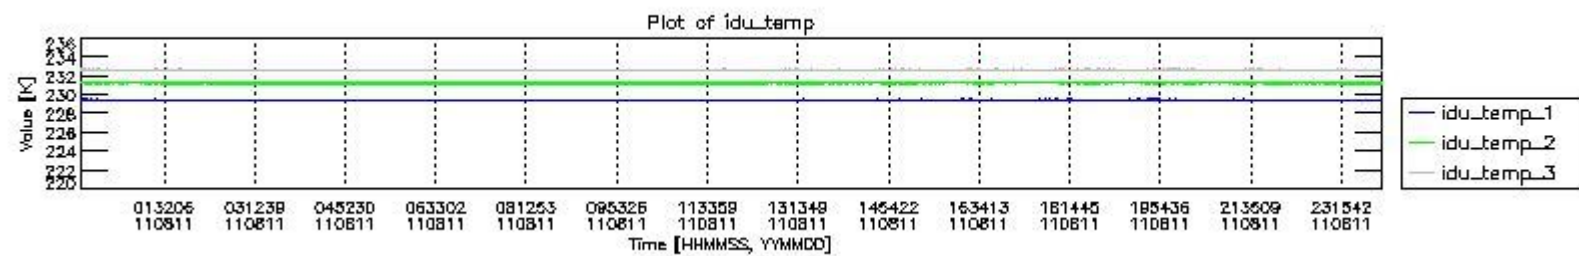

mipas_daily_report_level0_KSPT_L0_4504_N_20110811_2.PNG