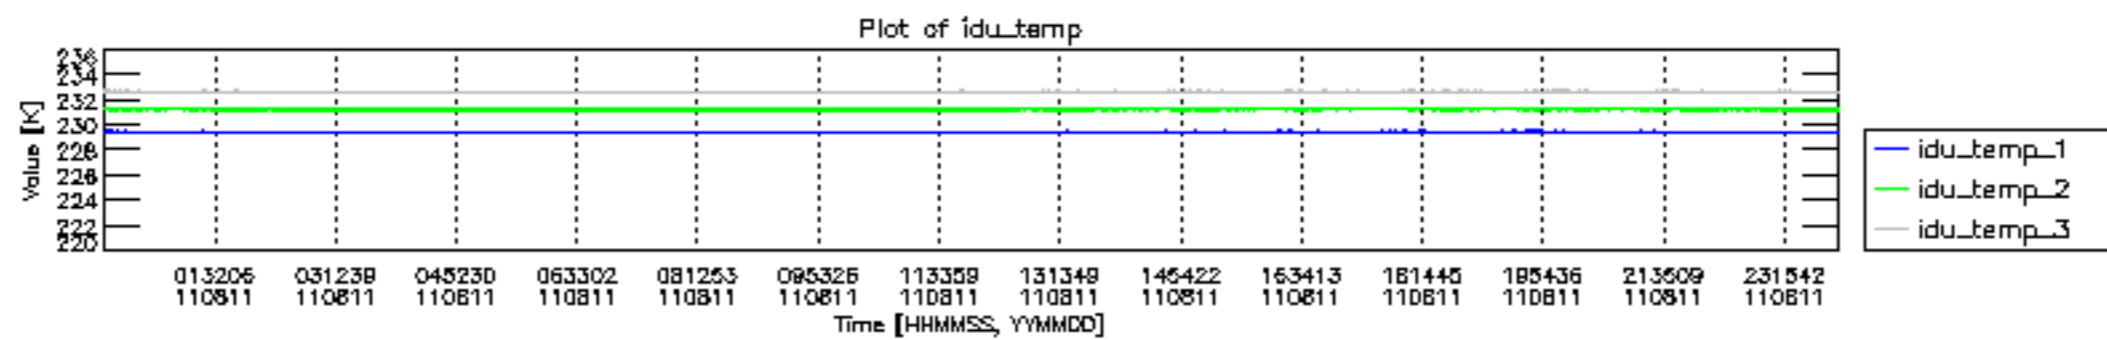

0.2 Instrument Operational Performance Parameters

The following plots give an overview of various instrument parameters for this day. The instrument parameters are part of the auxiliary data field within the source packets of the MIP_NL__0P product. The auxiliary data is normally included twice per interferogram. Note that only the first packet is currently included in monitoring.

Number	Product name	#CN0	#FPO
--------	--------------	------	------

0	MIP_NL__0PNPDE20110811_004843_000058513105_00246_49398_9414.N1	0	1
1	MIP_NL__0PNPDE20110811_022514_000045523105_00247_49399_9415.N1	0	1
2	MIP_NL__0PNPDE20110811_034033_000060853105_00248_49400_9416.N1	0	1
3	MIP_NL__0PNPDE20110811_052124_000060873105_00249_49401_9417.N1	0	1
4	MIP_NL__0PNPDK20110811_070214_000040493105_00250_49402_6019.N1	0	1
5	MIP_NL__0PNPDK20110811_080907_000061723105_00251_49403_6020.N1	0	1
6	MIP_NL__0PNPDK20110811_095128_000059453105_00252_49404_6021.N1	0	2
7	MIP_NL__0PNPDK20110811_112953_000059353105_00253_49405_6022.N1	0	2
8	MIP_NL__0PNPDK20110811_130817_000059043105_00254_49406_6023.N1	0	2
9	MIP_NL__0PNPDK20110811_144557_000058433105_00255_49407_6024.N1	0	2
10	MIP_NL__0PNPDK20110811_162228_000059373105_00256_49408_6025.N1	0	2
11	MIP_NL__0PNPDK20110811_180026_000060253105_00257_49409_6026.N1	0	2
12	MIP_NL__0PNPDK20110811_193933_000060123105_00258_49410_6027.N1	0	2
13	MIP_NL__0PNPDE20110811_211810_000044503105_00259_49411_9418.N1	0	2
14	MIP_NL__0PNPDE20110811_223117_000061293105_00259_49411_9419.N1	0	2

mipas_daily_report_level0_KSPT_L0_4504_N_20110811_12.PNG

mipas_daily_report_level0_KSPT_L0_4504_N_20110811_13.PNG

MIPNLOP_MIPSOUPAC_aux_fields_igm_cal, channel statistics plot
 Colour indicates value.