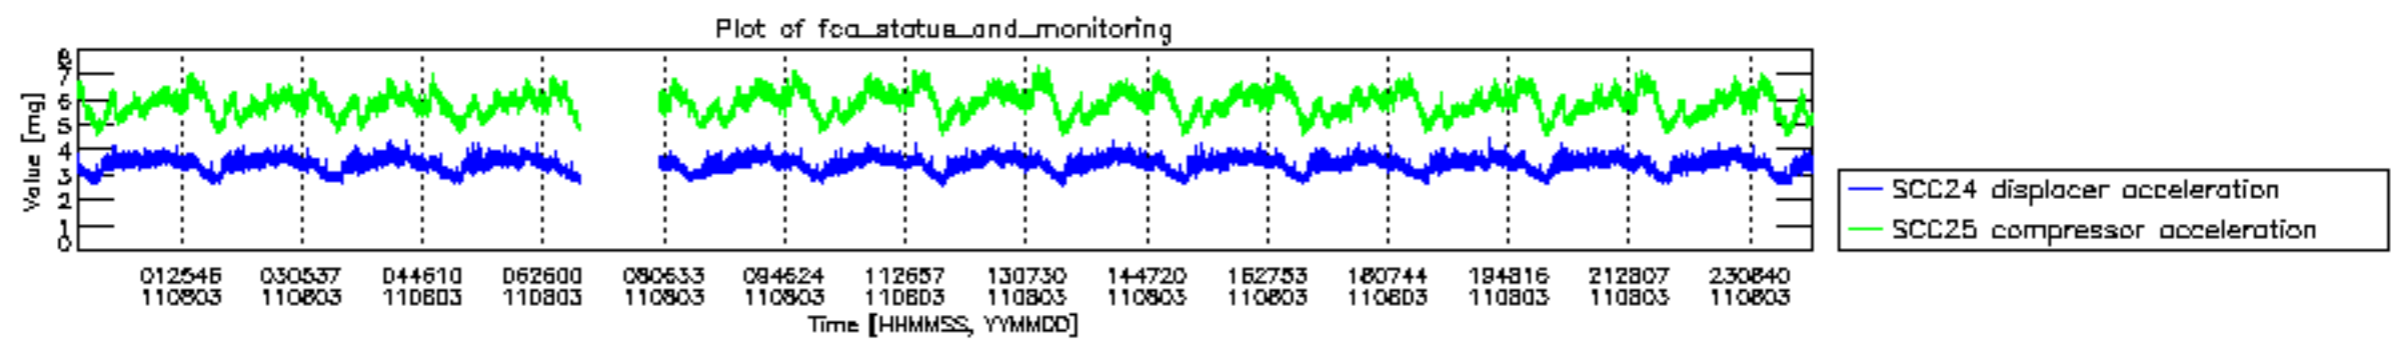

0.2 Instrument Operational Performance Parameters

The following plots give an overview of various instrument parameters for this day. The instrument parameters are part of the auxiliary data field within the source packets of the MIP_NL__0P product. The auxiliary data is normally included twice per interferogram. Note that only the first packet is currently included in monitoring.

mipas_daily_report_level0_KSPT_L0_4504_N_20110803_12.PNG

mipas_daily_report_level0_KSPT_L0_4504_N_20110803_13.PNG

MIPNLOP_MIPSOUPAC_aux_fields_igm_cal, channel statistics plot
 Colour indicates value.