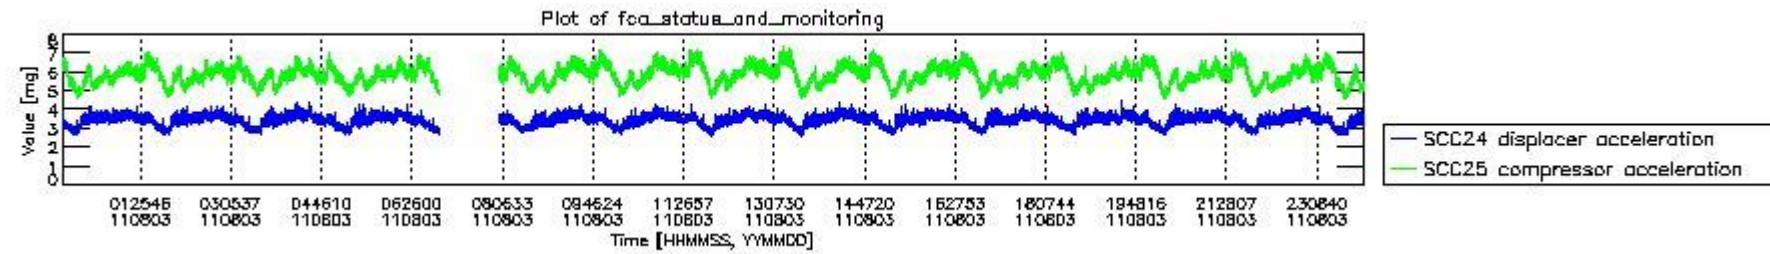

mipas_daily_report_level0_KSPT_L0_4504_N_20110803_10.PNG

The following table shows channel statistics for all channels for this day.

Channel	Min	Max	ADC
A1	-18934	20110	16bit
B1	-21147	18150	16bit
C1	-26746	26652	16bit
D1	-32768	32767	16bit
A2	-16133	19825	16bit
B2	-19439	19036	16bit
C2	-27791	27452	16bit
D2	-32768	32767	16bit