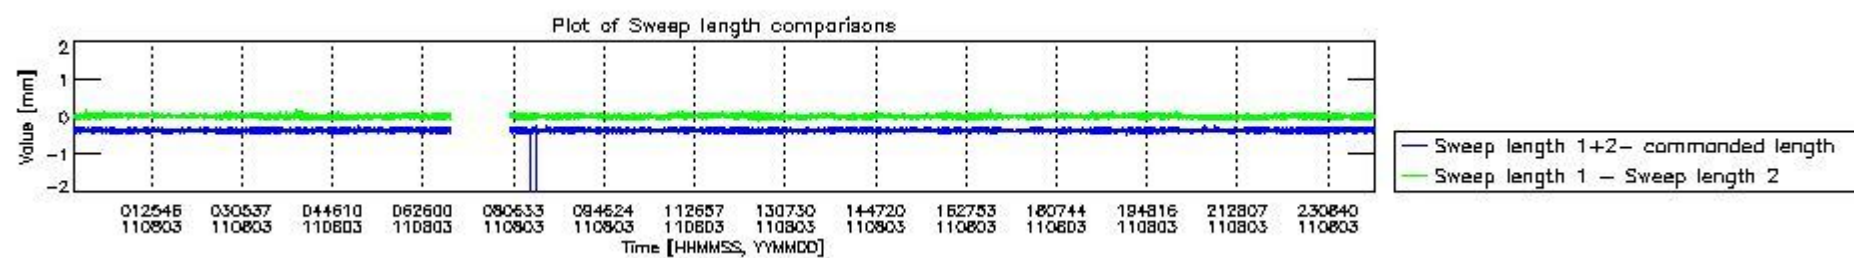

mipas_daily_report_level0_KSPT_L0_4504_N_20110803_8.PNG