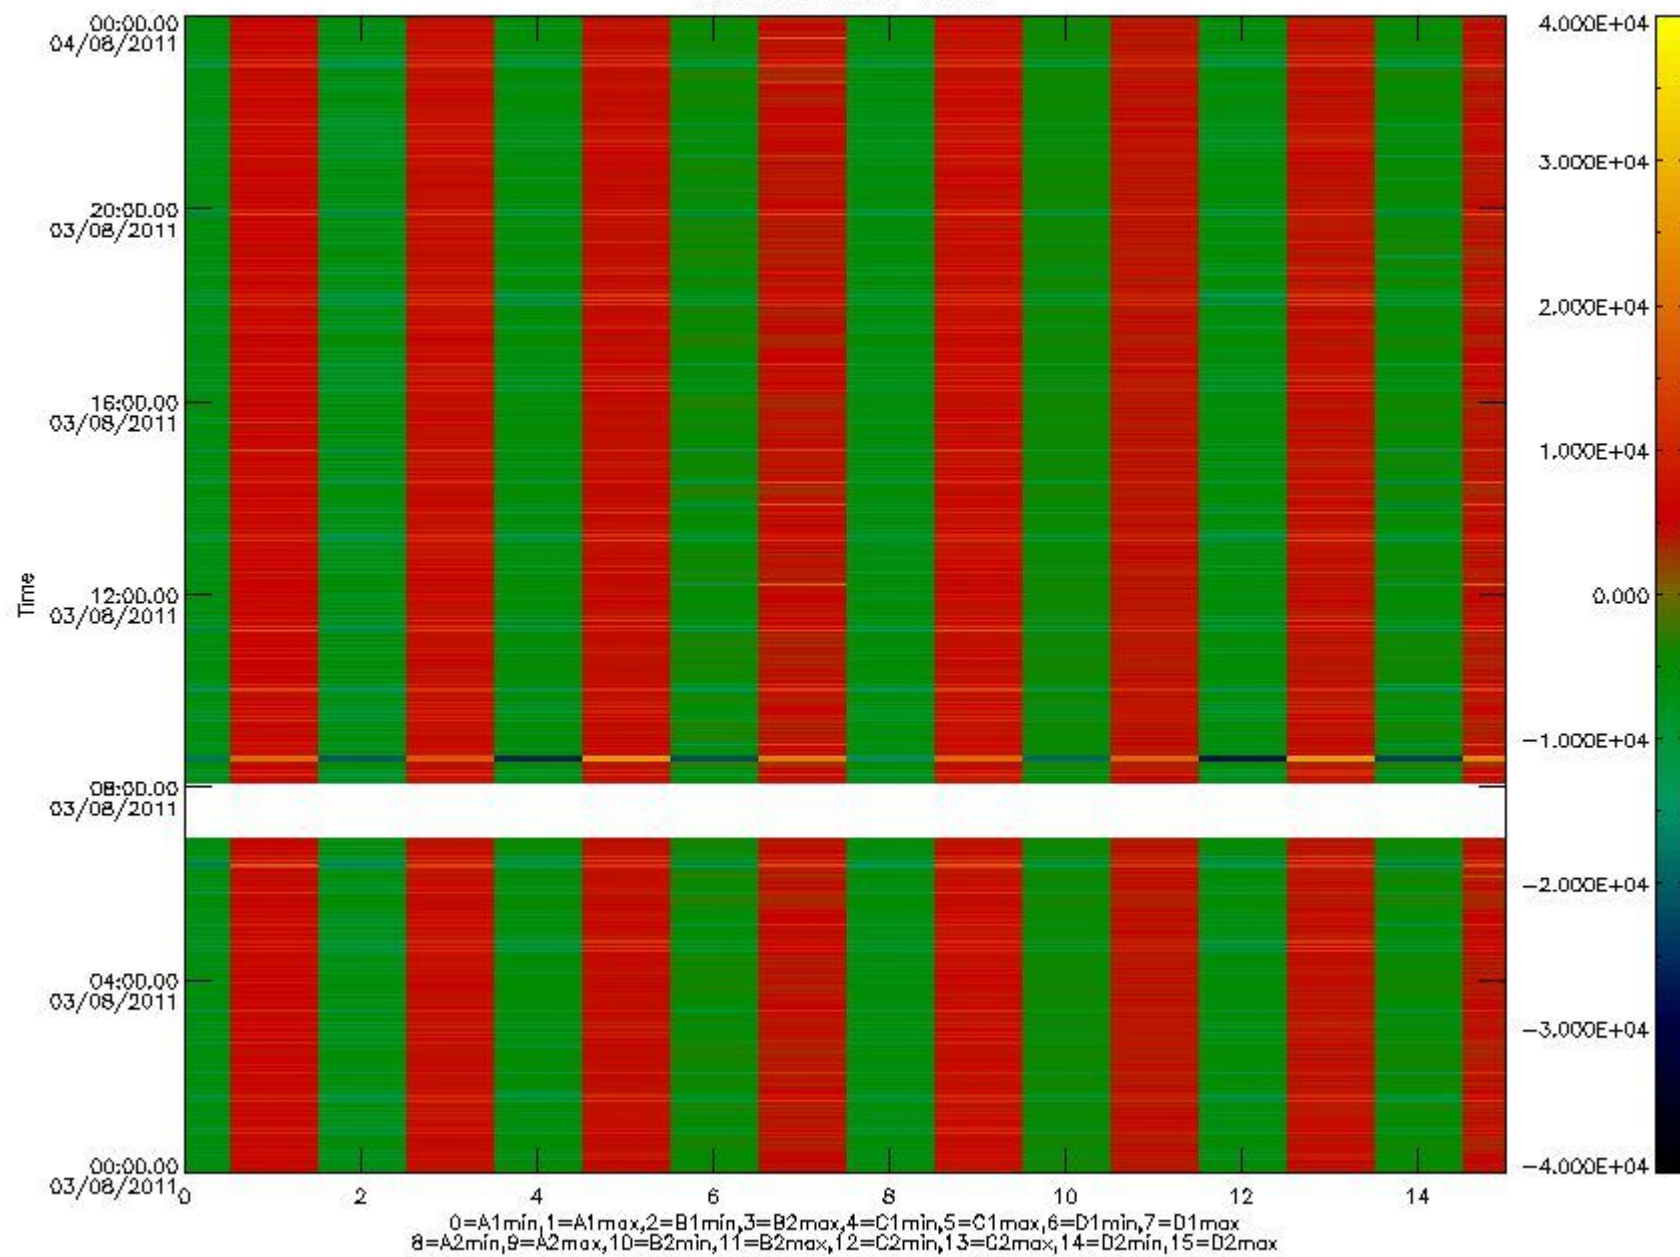

MIPNLOP_MIPSOUPAC_aux_fields_igm_cal, channel statistics plot
Colour indicates value.

mipas_daily_report_level0_KSPT_L0_4504_N_20110803_11.PNG

0.3 ADF monitoring

The use of ADFs is shown in two ways:

1. By means of two tables that can be used to find the ADF used for a specific product.
2. By means of plots that show changes in ADF using colours.

Number	ADF
0	AUX_CN0_AXVPDS20020123_121901_20020101_000000_20200101_000000
1	AUX_FPO_AXVPDS20110802_102859_20110801_184921_20110811_210307
2	AUX_FPO_AXVPDS20110803_102113_20110802_195251_20110812_202623

Number	Product name	#CN0	#FPO