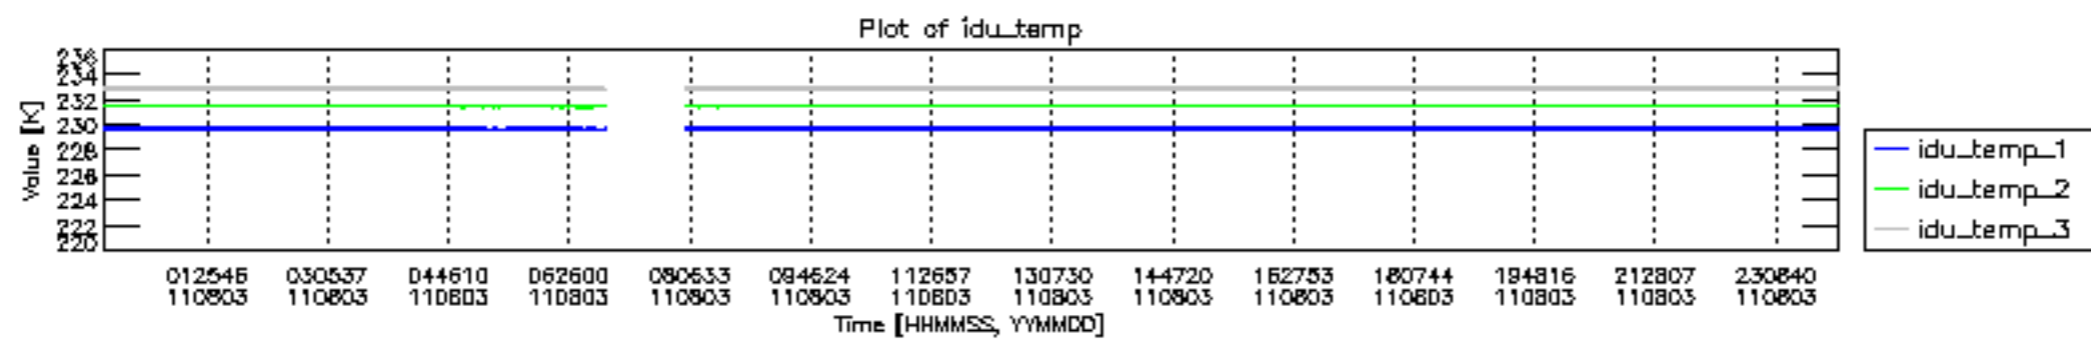

0.2 Instrument Operational Performance Parameters

The following plots give an overview of various instrument parameters for this day. The instrument parameters are part of the auxiliary data field within the source packets of the MIP_NL__0P product. The auxiliary data is normally included twice per interferogram. Note that only the first packet is currently included in monitoring.

Number	Product name	#CN0	#FPO
--------	--------------	------	------

0	MIP_NL__0PNPDE20110803_004120_000058413105_00131_49283_9363.N1	0	1
1	MIP_NL__0PNPDE20110803_021728_000045733105_00132_49284_9364.N1	0	1
2	MIP_NL__0PNPDE20110803_033310_000061083105_00133_49285_9365.N1	0	1
3	MIP_NL__0PNPDE20110803_051425_000060893105_00134_49286_9366.N1	0	1
4	MIP_NL__0PNPDK20110803_080241_000060913105_00136_49288_5945.N1	0	1
5	MIP_NL__0PNPDK20110803_094328_000059453105_00137_49289_5946.N1	0	2
6	MIP_NL__0PNPDK20110803_112149_000060503105_00138_49290_5947.N1	0	2
7	MIP_NL__0PNPDK20110803_130206_000059143105_00139_49291_5948.N1	0	2
8	MIP_NL__0PNPDK20110803_143956_000058643105_00140_49292_5949.N1	0	2
9	MIP_NL__0PNPDK20110803_161707_000059123105_00141_49293_5950.N1	0	2
10	MIP_NL__0PNPDK20110803_175446_000059623105_00142_49294_5951.N1	0	2
11	MIP_NL__0PNPDK20110803_193245_000059563105_00143_49295_5952.N1	0	2
12	MIP_NL__0PNPDE20110803_211031_000044703105_00144_49296_9367.N1	0	2
13	MIP_NL__0PNPDE20110803_222403_000061003105_00144_49296_9368.N1	0	2

mipas_daily_report_level0_KSPT_L0_4504_N_20110803_12.PNG

mipas_daily_report_level0_KSPT_L0_4504_N_20110803_13.PNG

MIPNLOP_MIPSOUPAC_aux_fields_igm_cal, channel statistics plot
 Colour indicates value.