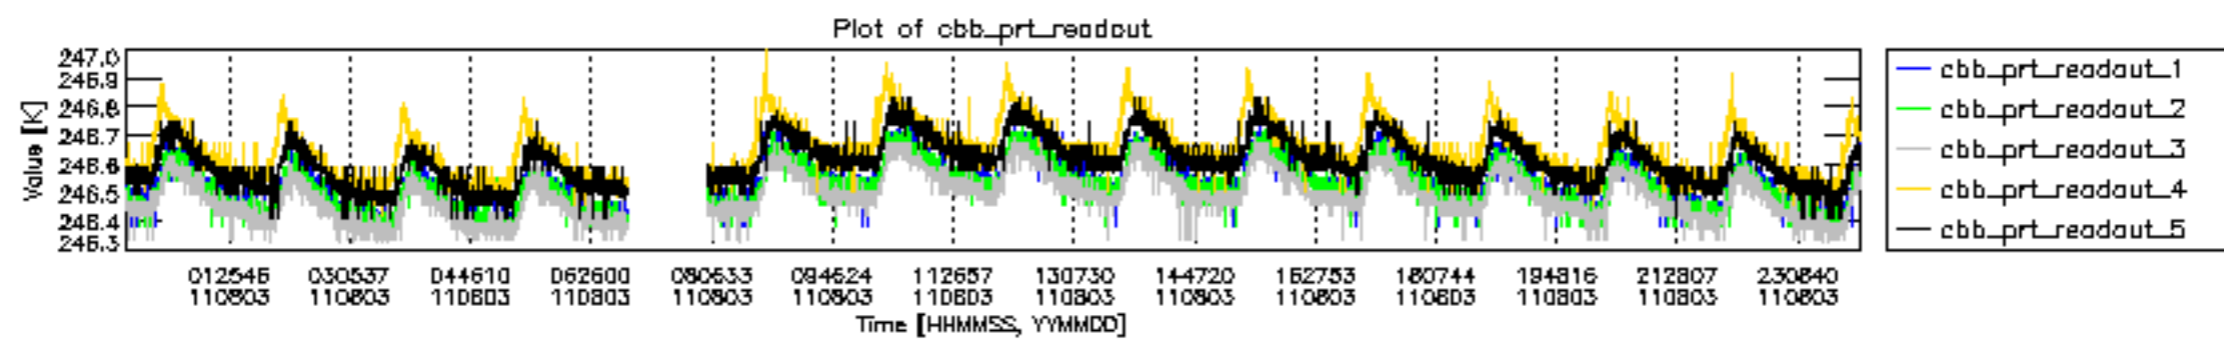

0.2 Instrument Operational Performance Parameters

The following plots give an overview of various instrument parameters for this day. The instrument parameters are part of the auxiliary data field within the source packets of the MIP_NL__0P product. The auxiliary data is normally included twice per interferogram. Note that only the first packet is currently included in monitoring.

mipas_daily_report_level0_KSPT_L0_4504_N_20110803_12.PNG

mipas_daily_report_level0_KSPT_L0_4504_N_20110803_13.PNG

MIPNLOP_MIPSOUPAC_aux_fields_igm_cal, channel statistics plot
 Colour indicates value.