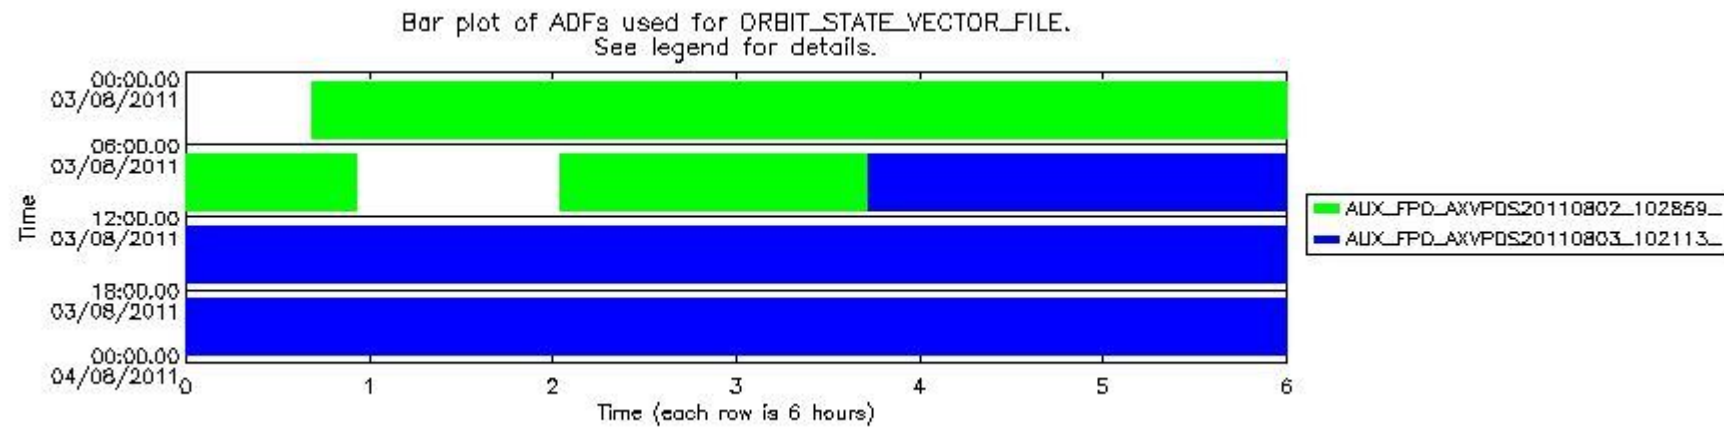

mipas_daily_report_level0_KSPT_L0_4504_N_20110803_13.PNG