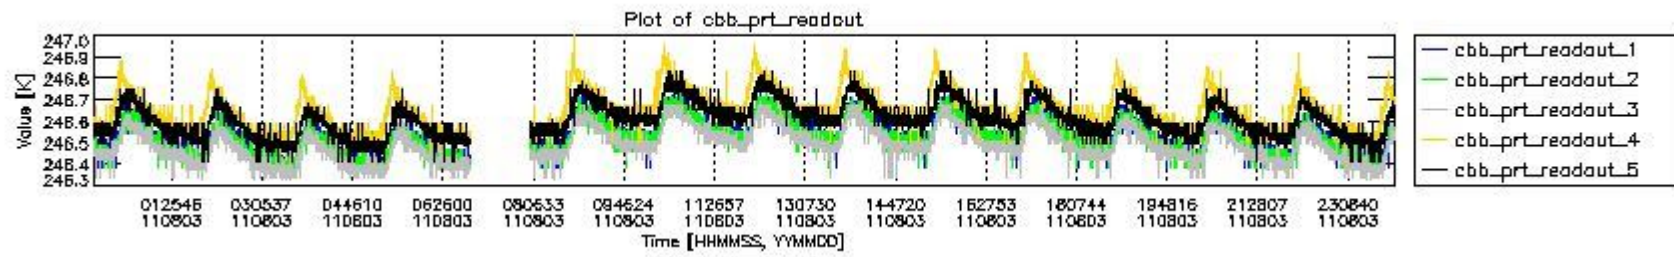

mipas_daily_report_level0_KSPT_L0_4504_N_20110803_9.PNG