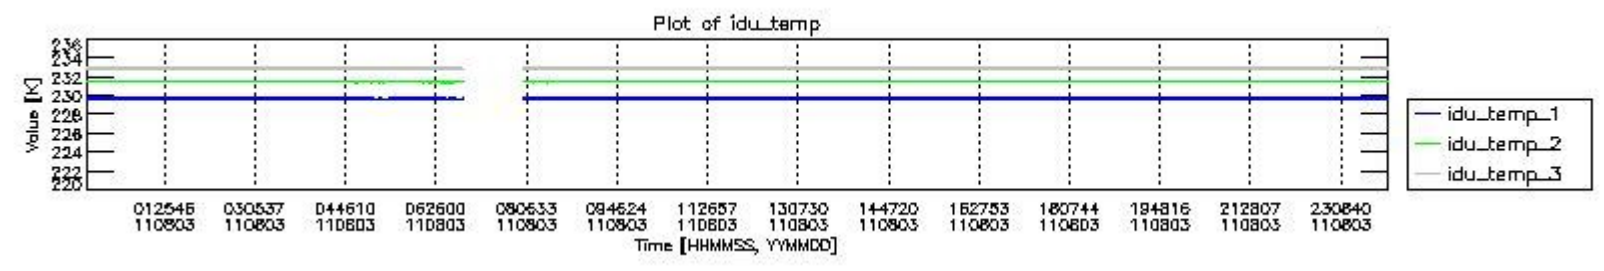

mipas_daily_report_level0_KSPT_L0_4504_N_20110803_2.PNG