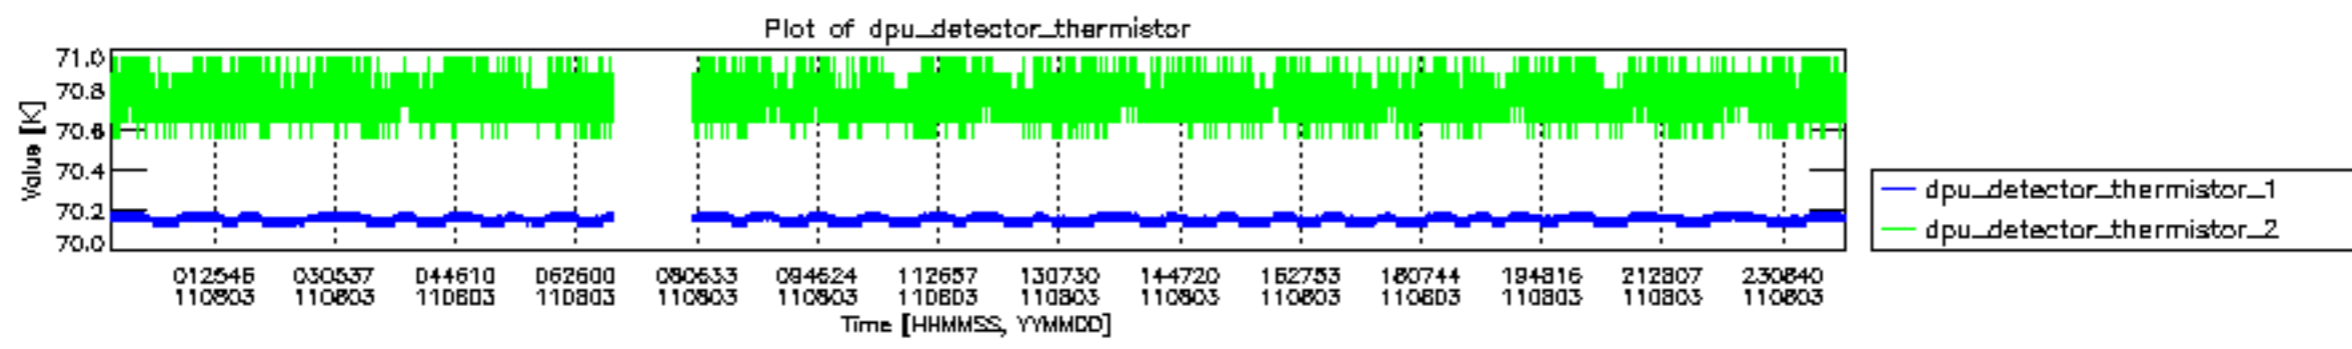

0.2 Instrument Operational Performance Parameters

The following plots give an overview of various instrument parameters for this day. The instrument parameters are part of the auxiliary data field within the source packets of the MIP_NL__0P product. The auxiliary data is normally included twice per interferogram. Note that only the first packet is currently included in monitoring.

mipas_daily_report_level0_KSPT_L0_4504_N_20110803_12.PNG

mipas_daily_report_level0_KSPT_L0_4504_N_20110803_13.PNG

MIPNLOP_MIPSOUPAC_aux_fields_igm_cal, channel statistics plot
 Colour indicates value.