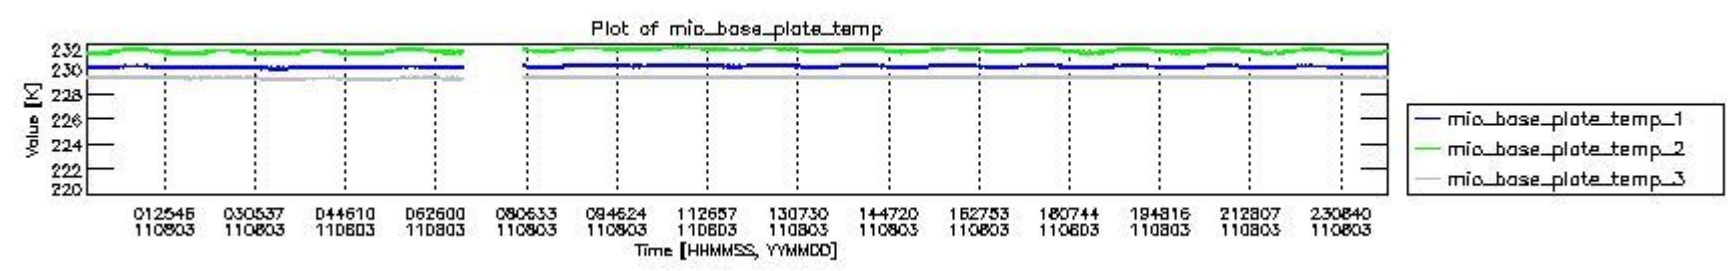

mipas_daily_report_level0_KSPT_L0_4504_N_20110803_1.PNG