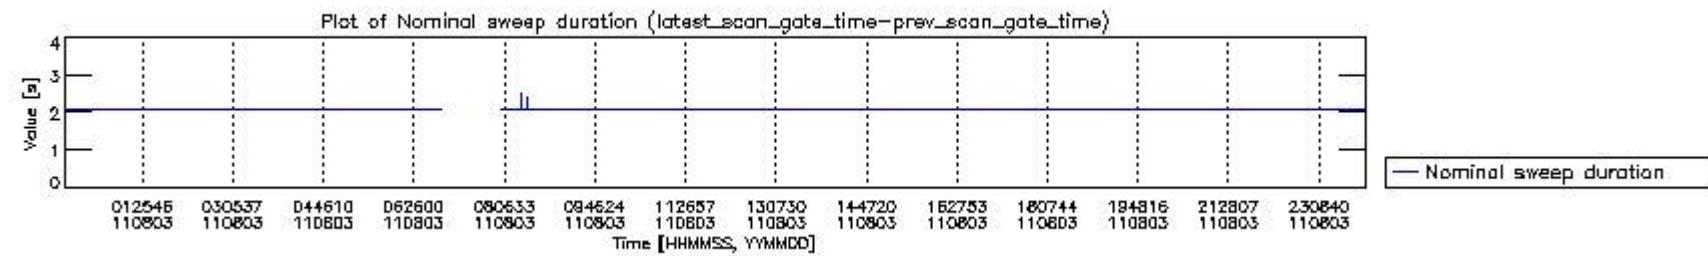

mipas_daily_report_level0_KSPT_L0_4504_N_20110803_4.PNG