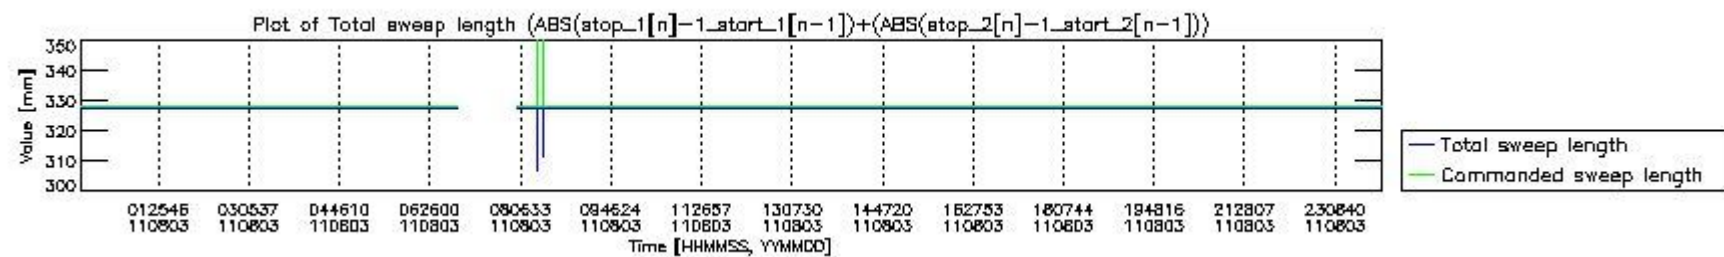

mipas_daily_report_level0_KSPT_L0_4504_N_20110803_6.PNG