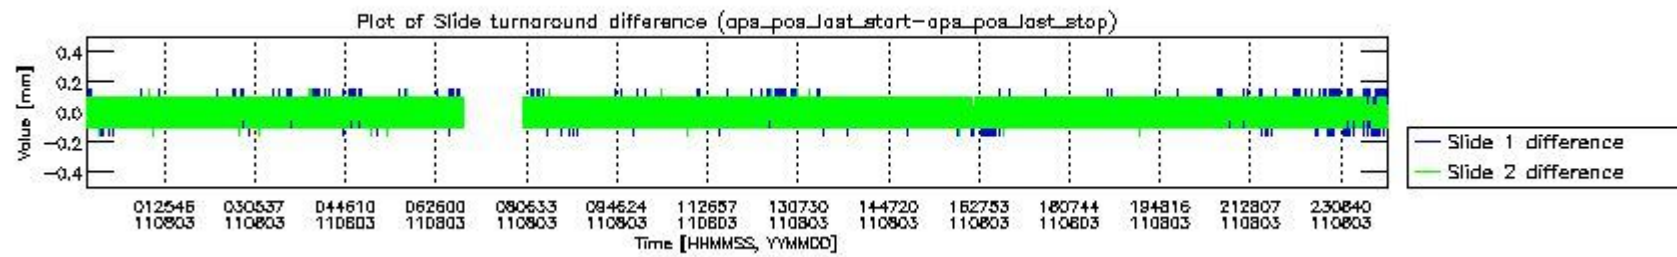

mipas_daily_report_level0_KSPT_L0_4504_N_20110803_5.PNG