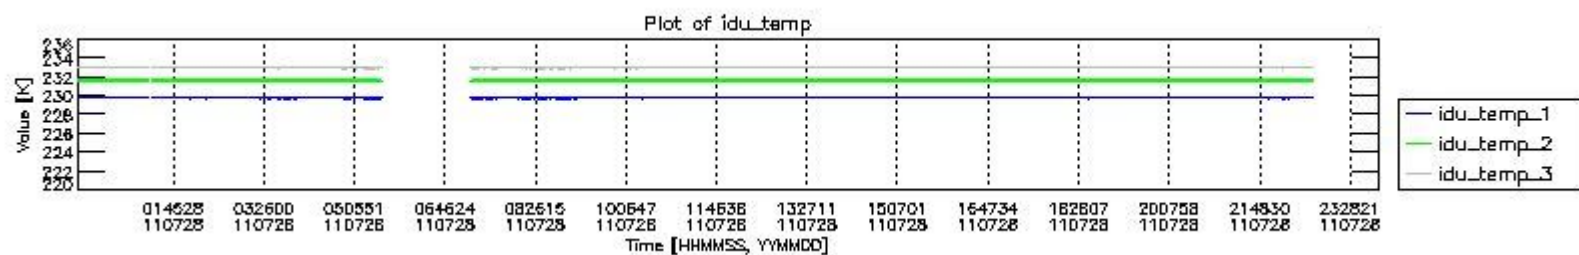

mipas_daily_report_level0_KSPT_L0_4504_N_20110728_2.PNG