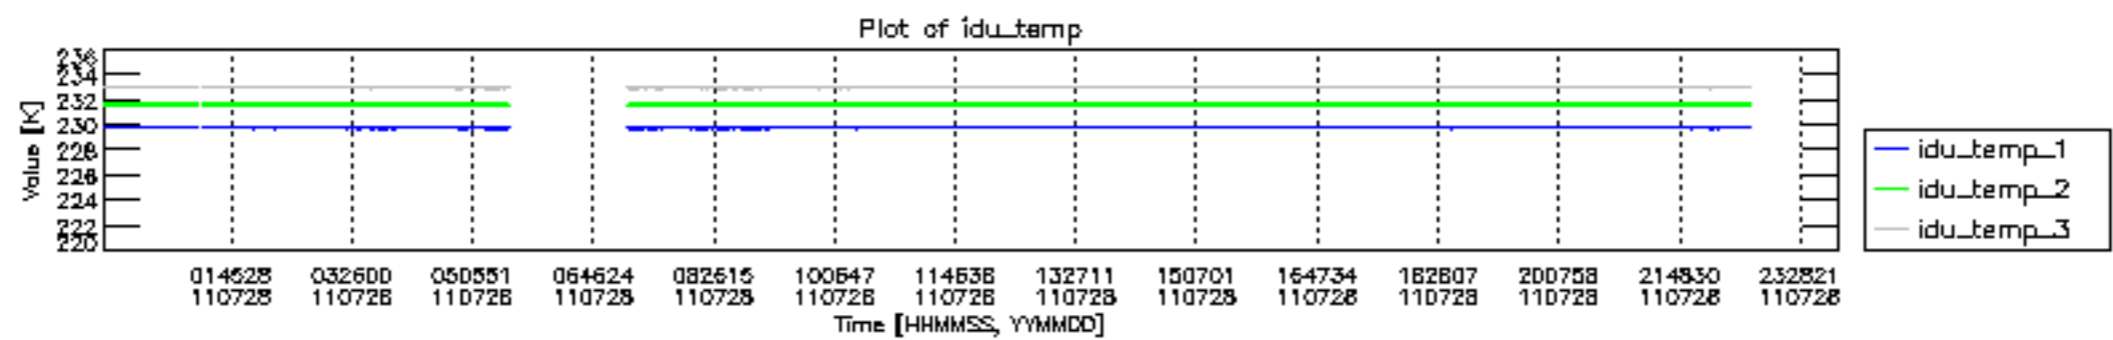

0.2 Instrument Operational Performance Parameters

The following plots give an overview of various instrument parameters for this day. The instrument parameters are part of the auxiliary data field within the source packets of the MIP_NL__0P product. The auxiliary data is normally included twice per interferogram. Note that only the first packet is currently included in monitoring.

mipas_daily_report_level0_KSPT_L0_4504_N_20110728_12.PNG

mipas_daily_report_level0_KSPT_L0_4504_N_20110728_13.PNG

MIPNLOP_MIPSOUPAC_aux_fields_igm_cal, channel statistics plot
 Colour indicates value.