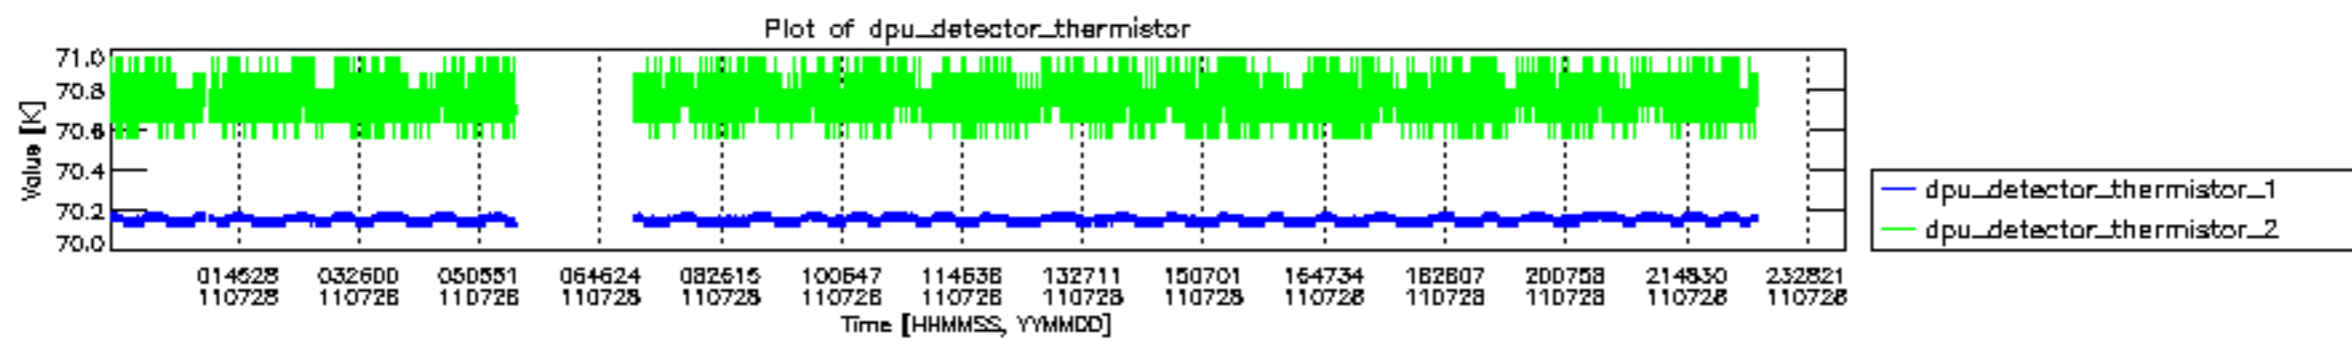

0.2 Instrument Operational Performance Parameters

The following plots give an overview of various instrument parameters for this day. The instrument parameters are part of the auxiliary data field within the source packets of the MIP_NL__0P product. The auxiliary data is normally included twice per interferogram. Note that only the first packet is currently included in monitoring.

mipas_daily_report_level0_KSPT_L0_4504_N_20110728_12.PNG

mipas_daily_report_level0_KSPT_L0_4504_N_20110728_13.PNG

MIPNLOP_MIPSOUPAC_aux_fields_igm_cal, channel statistics plot
 Colour indicates value.