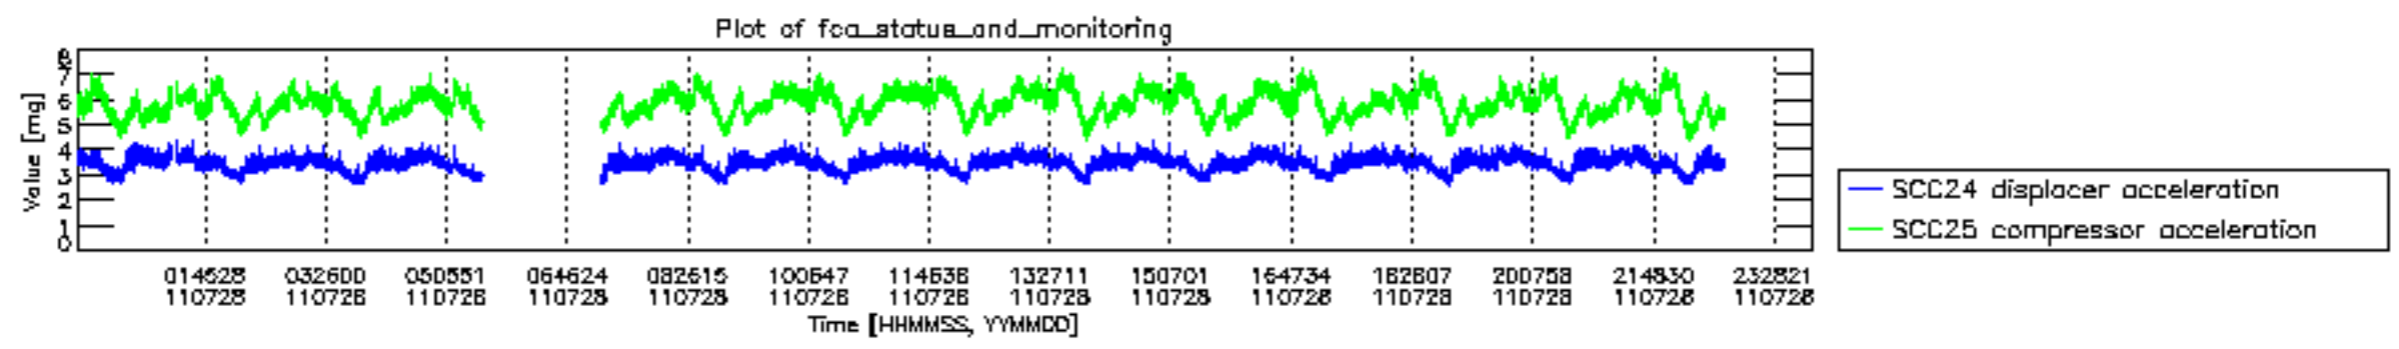

0.2 Instrument Operational Performance Parameters

The following plots give an overview of various instrument parameters for this day. The instrument parameters are part of the auxiliary data field within the source packets of the MIP_NL__0P product. The auxiliary data is normally included twice per interferogram. Note that only the first packet is currently included in monitoring.

mipas_daily_report_level0_KSPT_L0_4504_N_20110728_12.PNG

mipas_daily_report_level0_KSPT_L0_4504_N_20110728_13.PNG

MIPNLOP_MIPSOUPAC_aux_fields_igm_cal, channel statistics plot
 Colour indicates value.