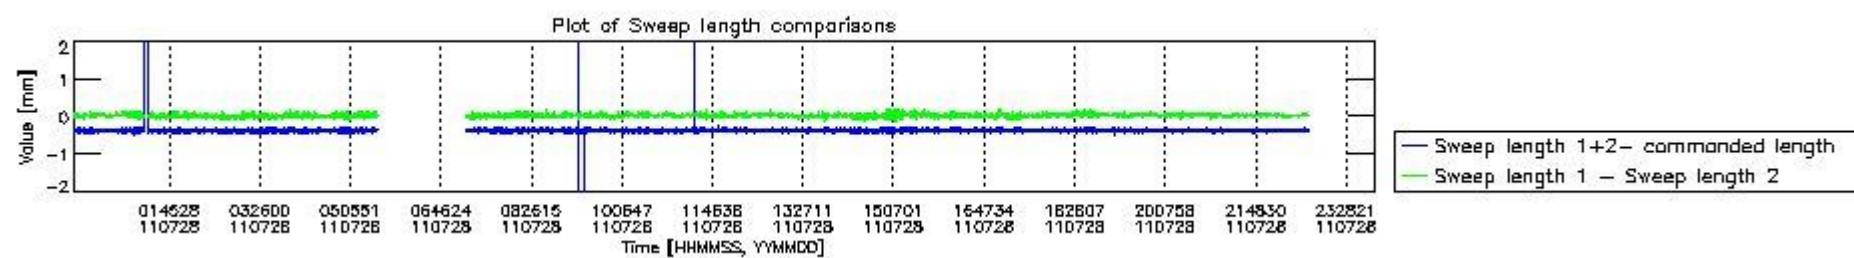

mipas_daily_report_level0_KSPT_L0_4504_N_20110728_8.PNG