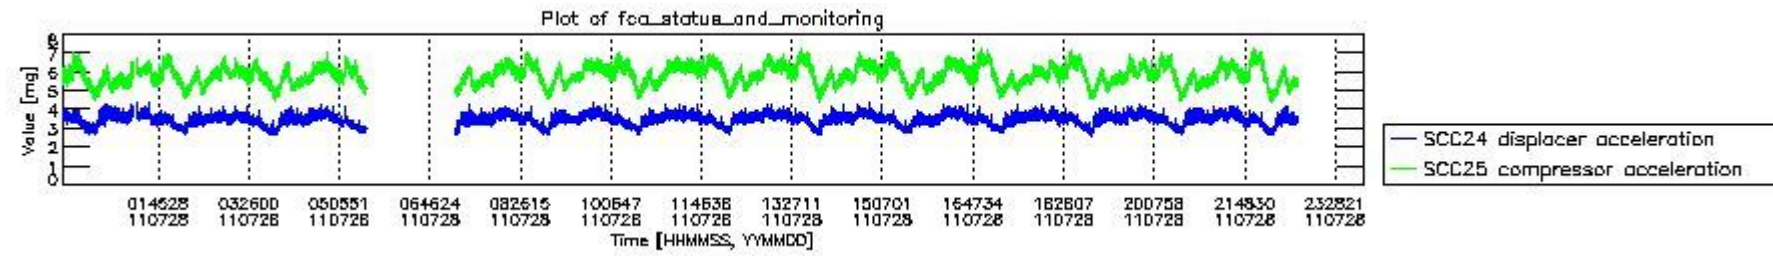

mipas_daily_report_level0_KSPT_L0_4504_N_20110728_10.PNG

The following table shows channel statistics for all channels for this day.

Channel	Min	Max	ADC
A1	-18755	19744	16bit
B1	-21287	18253	16bit
C1	-26992	26823	16bit
D1	-32768	32767	16bit
A2	-16092	19930	16bit
B2	-19588	19166	16bit
C2	-28083	27645	16bit
D2	-32768	32767	16bit