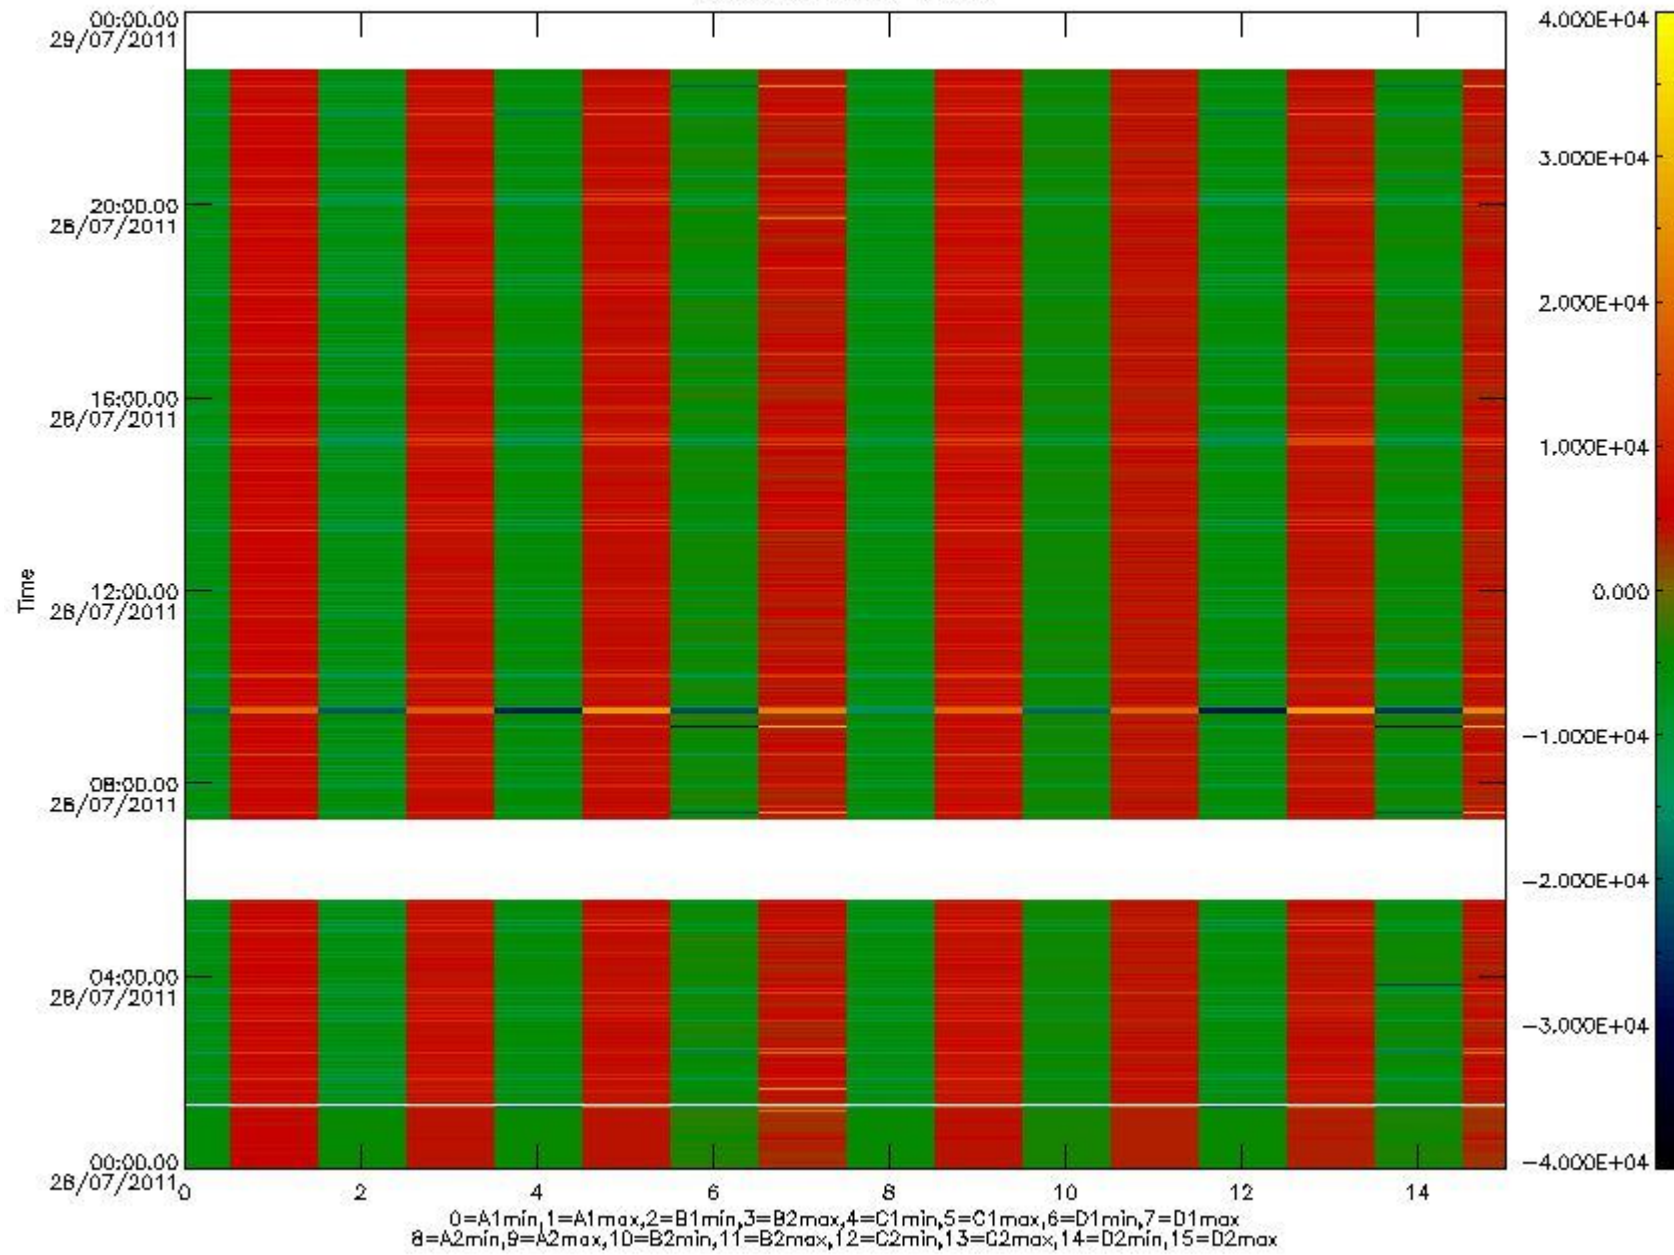

0.1.1 Report summary

The table below shows general characteristics of the data that are included into this report.

Item	Value
Report version	v1.6 08-11-2010
Time of report generation	02AUG2011 05:24:05
Data source version	KSPT_L0/4504-N
Processing scope for products	28JUL2011 00:00:00 to 29JUL2011 00:00:00
Start time of first product within scope	28JUL2011 01:02:51
Stop time of last product within scope	28JUL2011 22:46:11
Total number of level 0 products	14
Number of level 0 products with errors	0

0.2 Instrument Operational Performance Parameters

The following plots give an overview of various instrument parameters for this day. The instrument parameters are part of the auxiliary data field within the source packets of the MIP_NL__0P product. The auxiliary data is normally included twice per interferogram. Note that only the first packet is currently included in monitoring.

mipas_daily_report_level0_KSPT_L0_4504_N_20110728_8.PNG

mipas_daily_report_level0_KSPT_L0_4504_N_20110728_9.PNG

mipas_daily_report_level0_KSPT_L0_4504_N_20110728_10.PNG

The following table shows channel statistics for all channels for this day.

mipas_daily_report_level0_KSPT_L0_4504_N_20110728_11.PNG

0.3 ADF monitoring

The use of ADFs is shown in two ways:

1. By means of two tables that can be used to find the ADF used for a specific product.
2. By means of plots that show changes in ADF using colours.