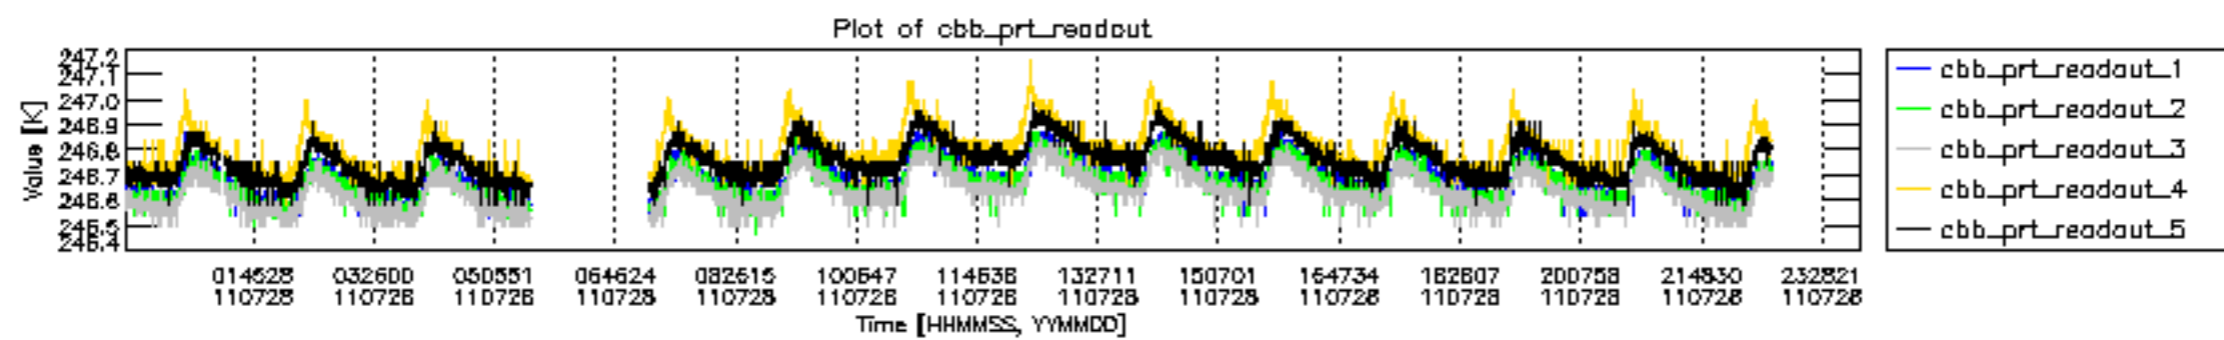

0.2 Instrument Operational Performance Parameters

The following plots give an overview of various instrument parameters for this day. The instrument parameters are part of the auxiliary data field within the source packets of the MIP_NL__0P product. The auxiliary data is normally included twice per interferogram. Note that only the first packet is currently included in monitoring.

mipas_daily_report_level0_KSPT_L0_4504_N_20110728_12.PNG

mipas_daily_report_level0_KSPT_L0_4504_N_20110728_13.PNG

MIPNLOP_MIPSOUPAC_aux_fields_igm_cal, channel statistics plot
 Colour indicates value.