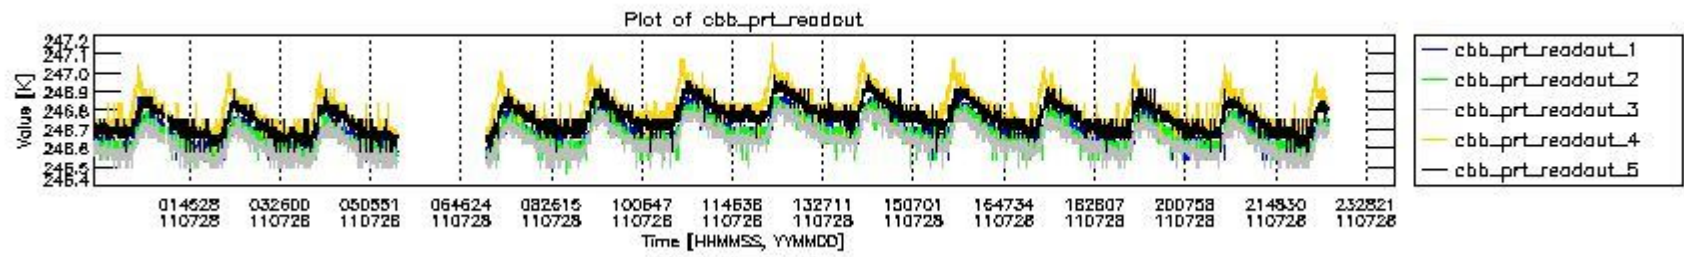

0.2 Instrument Operational Performance Parameters

The following plots give an overview of various instrument parameters for this day. The instrument parameters are part of the auxiliary data field within the source packets of the MIP_NL__0P product. The auxiliary data is normally included twice per interferogram. Note that only the first packet is currently included in monitoring.

mipas_daily_report_level0_KSPT_L0_4504_N_20110728_4.PNG

mipas_daily_report_level0_KSPT_L0_4504_N_20110728_5.PNG

mipas_daily_report_level0_KSPT_L0_4504_N_20110728_6.PNG

mipas_daily_report_level0_KSPT_L0_4504_N_20110728_7.PNG

mipas_daily_report_level0_KSPT_L0_4504_N_20110728_8.PNG

mipas_daily_report_level0_KSPT_L0_4504_N_20110728_9.PNG

mipas_daily_report_level0_KSPT_L0_4504_N_20110728_10.PNG

The following table shows channel statistics for all channels for this day.