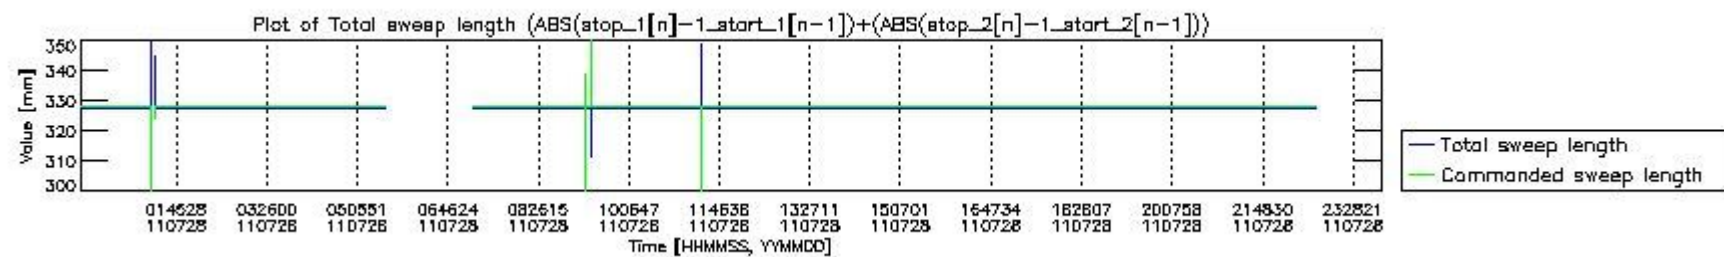

mipas_daily_report_level0_KSPT_L0_4504_N_20110728_6.PNG