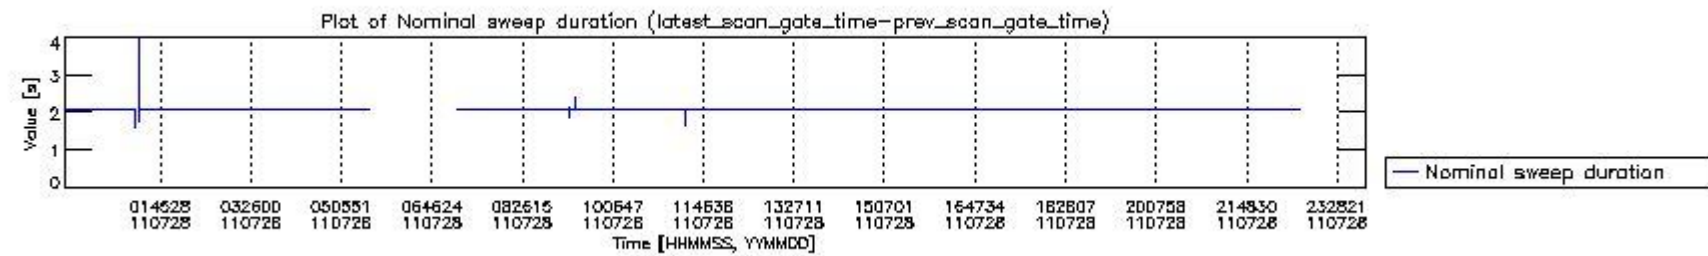

0.2 Instrument Operational Performance Parameters

The following plots give an overview of various instrument parameters for this day. The instrument parameters are part of the auxiliary data field within the source packets of the MIP_NL__0P product. The auxiliary data is normally included twice per interferogram. Note that only the first packet is currently included in monitoring.

mipas_daily_report_level0_KSPT_L0_4504_N_20110728_0.PNG

mipas_daily_report_level0_KSPT_L0_4504_N_20110728_1.PNG

mipas_daily_report_level0_KSPT_L0_4504_N_20110728_2.PNG

mipas_daily_report_level0_KSPT_L0_4504_N_20110728_3.PNG