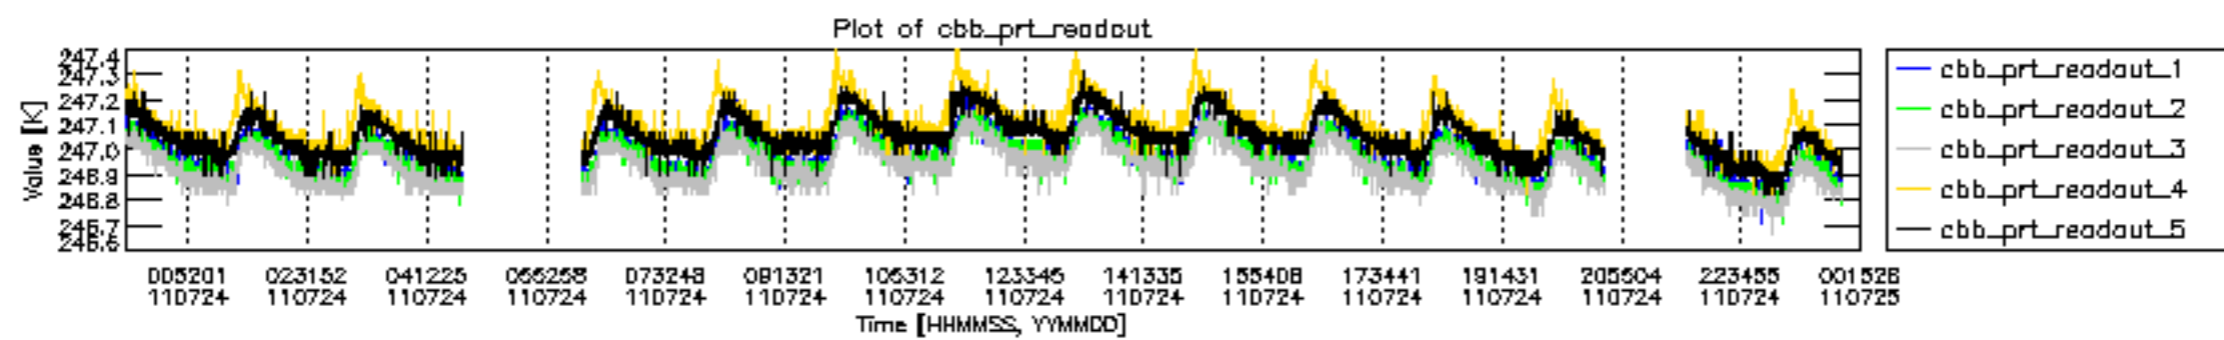

0.2 Instrument Operational Performance Parameters

The following plots give an overview of various instrument parameters for this day. The instrument parameters are part of the auxiliary data field within the source packets of the MIP_NL__0P product. The auxiliary data is normally included twice per interferogram. Note that only the first packet is currently included in monitoring.

mipas_daily_report_level0_KSPT_L0_4504_N_20110724_12.PNG

mipas_daily_report_level0_KSPT_L0_4504_N_20110724_13.PNG

MIPNLOP_MIPSOUPAC_aux_fields_igm_cal, channel statistics plot
 Colour indicates value.