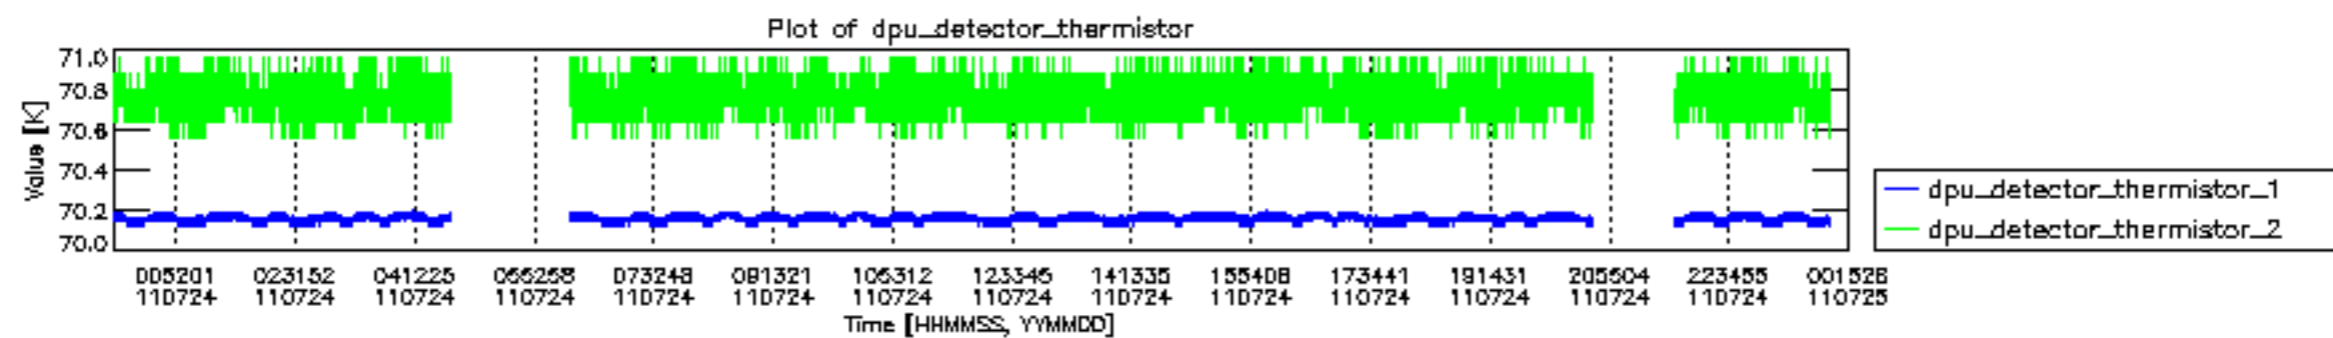

0.2 Instrument Operational Performance Parameters

The following plots give an overview of various instrument parameters for this day. The instrument parameters are part of the auxiliary data field within the source packets of the MIP_NL__0P product. The auxiliary data is normally included twice per interferogram. Note that only the first packet is currently included in monitoring.

mipas_daily_report_level0_KSPT_L0_4504_N_20110724_12.PNG

mipas_daily_report_level0_KSPT_L0_4504_N_20110724_13.PNG

MIPNLOP_MIPSOUPAC_aux_fields_igm_cal, channel statistics plot
 Colour indicates value.