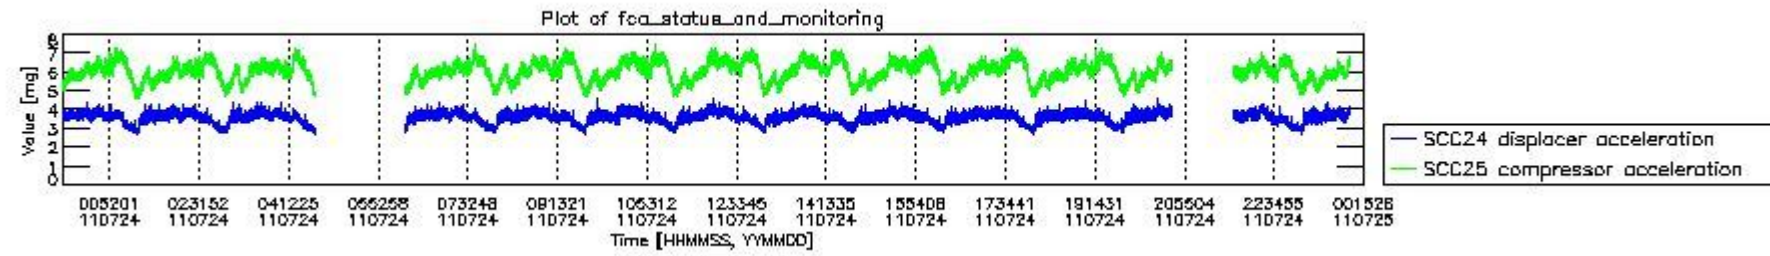

mipas_daily_report_level0_KSPT_L0_4504_N_20110724_10.PNG

The following table shows channel statistics for all channels for this day.

Channel	Min	Max	ADC
A1	-19739	20831	16bit
B1	-21501	18403	16bit
C1	-27390	27299	16bit
D1	-32768	32767	16bit
A2	-16750	20420	16bit
B2	-19833	19395	16bit
C2	-28473	28118	16bit
D2	-32768	32767	16bit