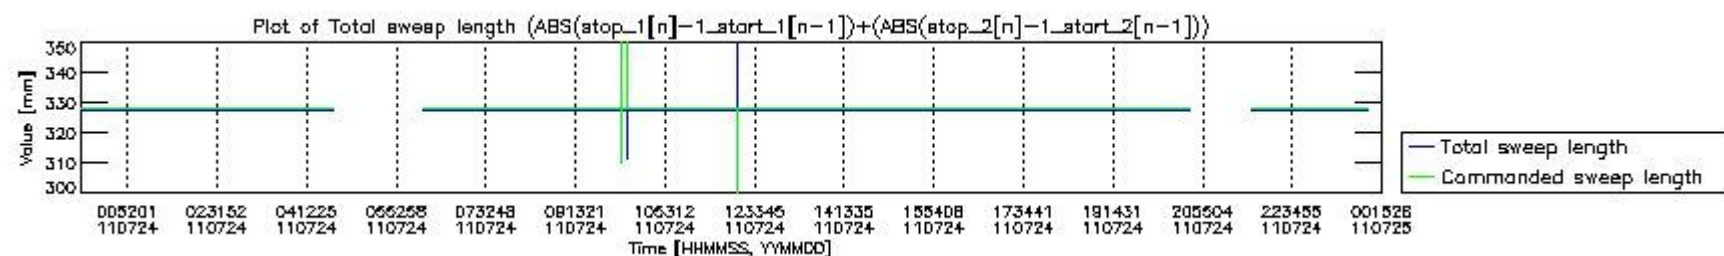

mipas_daily_report_level0_KSPT_L0_4504_N_20110724_6.PNG