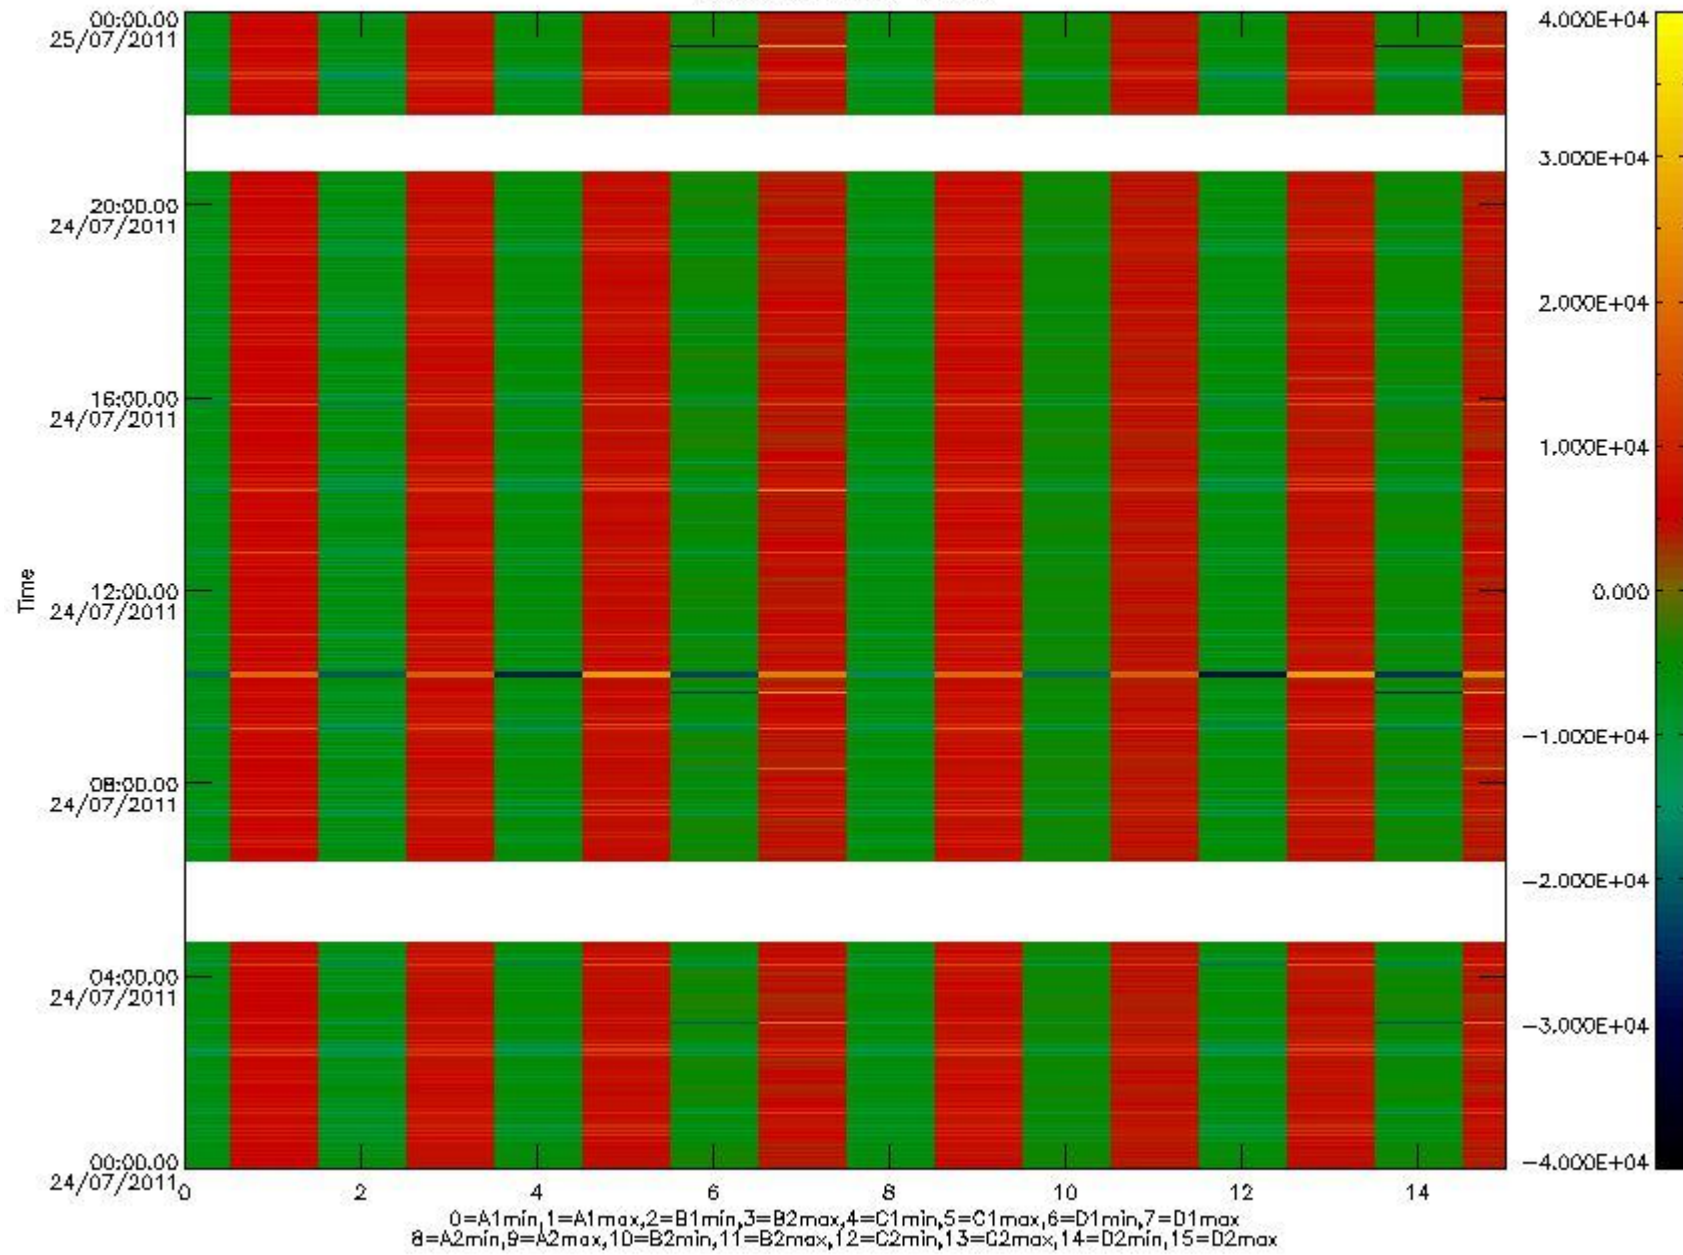

0.1.1 Report summary

The table below shows general characteristics of the data that are included into this report.

Item	Value
Report version	v1.6 08-11-2010
Time of report generation	29JUL2011 05:23:38
Data source version	KSPT_L0/4504-N
Processing scope for products	24JUL2011 00:00:00 to 25JUL2011 00:00:00
Start time of first product within scope	24JUL2011 00:08:34
Stop time of last product within scope	25JUL2011 01:12:58
Total number of level 0 products	14
Number of level 0 products with errors	0

0.2 Instrument Operational Performance Parameters

The following plots give an overview of various instrument parameters for this day. The instrument parameters are part of the auxiliary data field within the source packets of the MIP_NL__0P product. The auxiliary data is normally included twice per interferogram. Note that only the first packet is currently included in monitoring.

MIPNLOP_MIPSOUPAC_aux_fields_1gm_cal, channel statistics plot
Colour indicates value.

mipas_daily_report_level0_KSPT_L0_4504_N_20110724_11.PNG

0.3 ADF monitoring

The use of ADFs is shown in two ways:

1. By means of two tables that can be used to find the ADF used for a specific product.
2. By means of plots that show changes in ADF using colours.