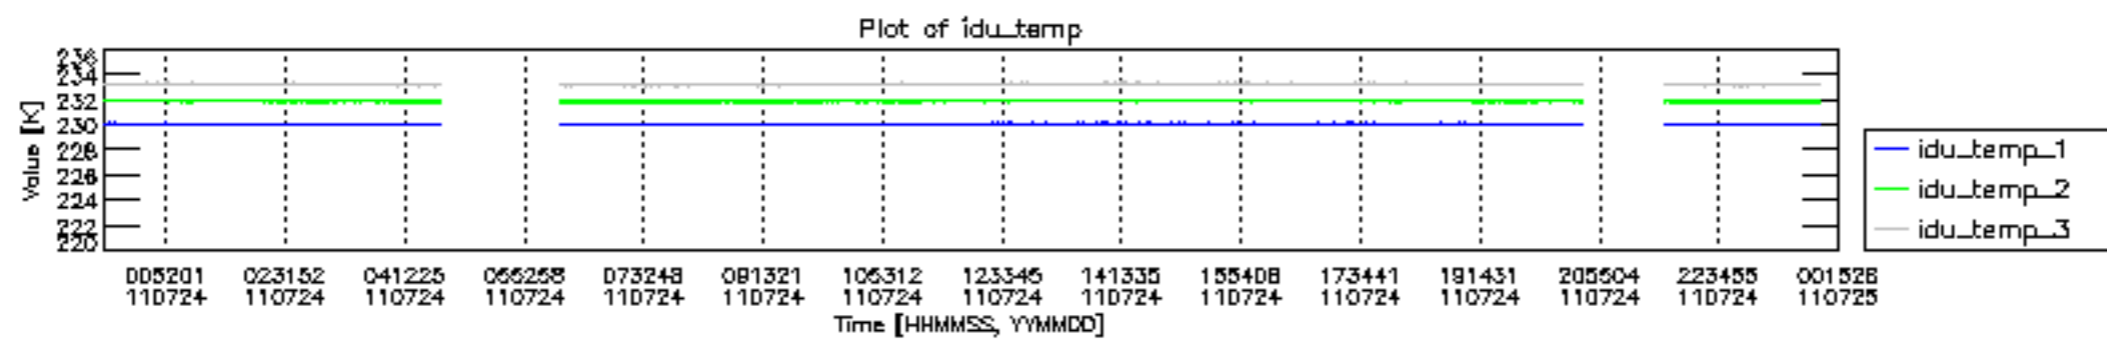

0.2 Instrument Operational Performance Parameters

The following plots give an overview of various instrument parameters for this day. The instrument parameters are part of the auxiliary data field within the source packets of the MIP_NL__0P product. The auxiliary data is normally included twice per interferogram. Note that only the first packet is currently included in monitoring.

mipas_daily_report_level0_KSPT_L0_4504_N_20110724_12.PNG

mipas_daily_report_level0_KSPT_L0_4504_N_20110724_13.PNG

MIPNLOP_MIPSOUPAC_aux_fields_igm_cal, channel statistics plot
 Colour indicates value.