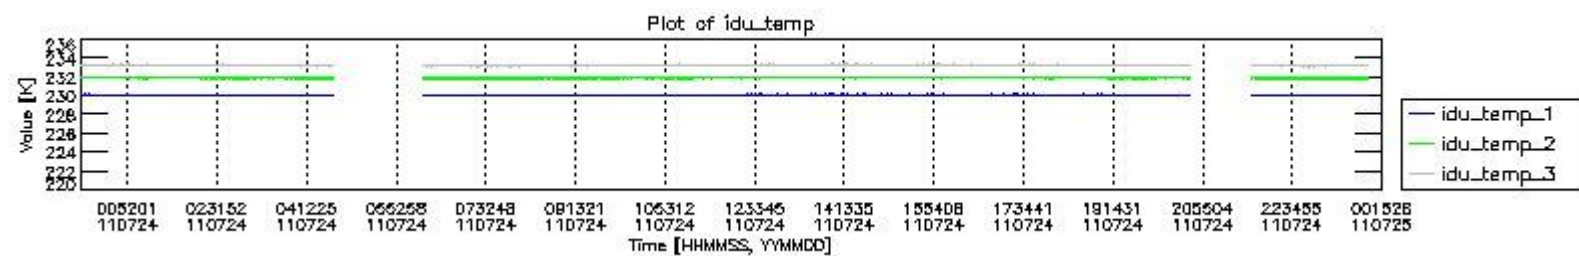

mipas_daily_report_level0_KSPT_L0_4504_N_20110724_2.PNG