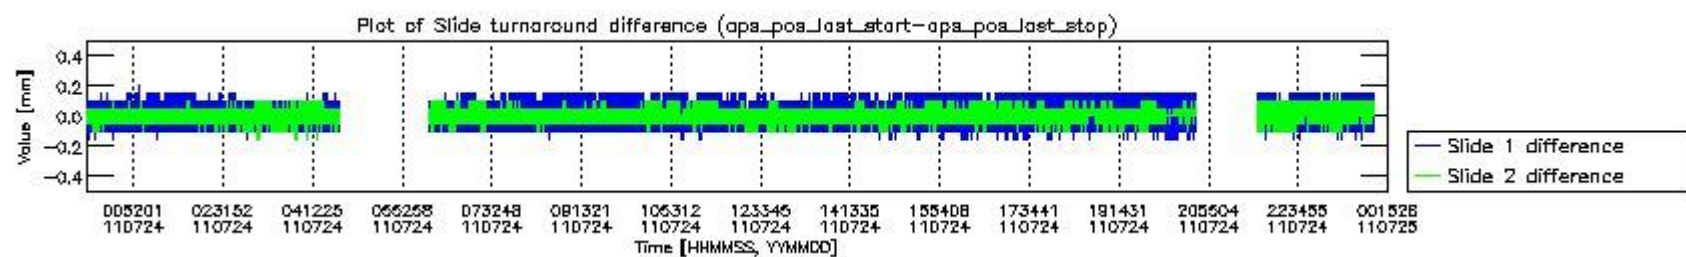

0.2 Instrument Operational Performance Parameters

The following plots give an overview of various instrument parameters for this day. The instrument parameters are part of the auxiliary data field within the source packets of the MIP_NL__0P product. The auxiliary data is normally included twice per interferogram. Note that only the first packet is currently included in monitoring.

mipas_daily_report_level0_KSPT_L0_4504_N_20110724_1.PNG

mipas_daily_report_level0_KSPT_L0_4504_N_20110724_2.PNG

mipas_daily_report_level0_KSPT_L0_4504_N_20110724_3.PNG

mipas_daily_report_level0_KSPT_L0_4504_N_20110724_4.PNG