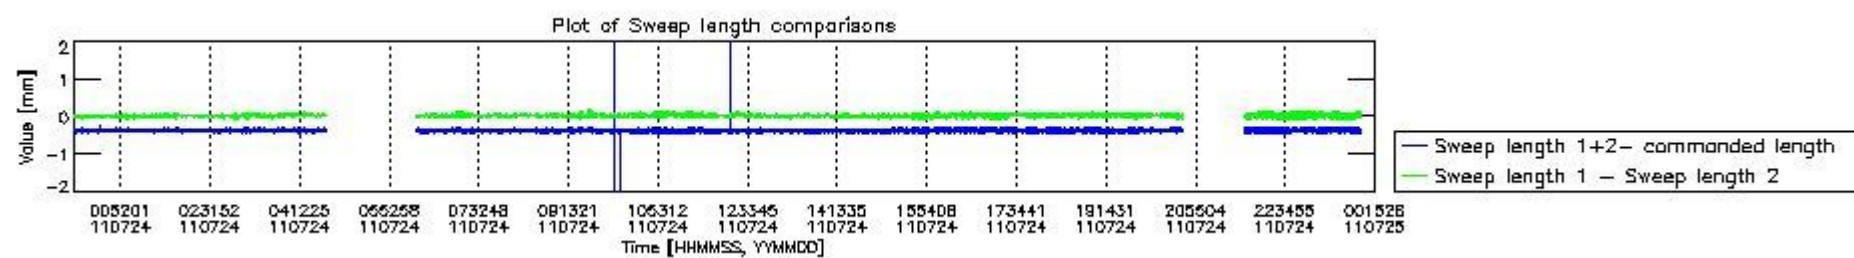

mipas_daily_report_level0_KSPT_L0_4504_N_20110724_8.PNG