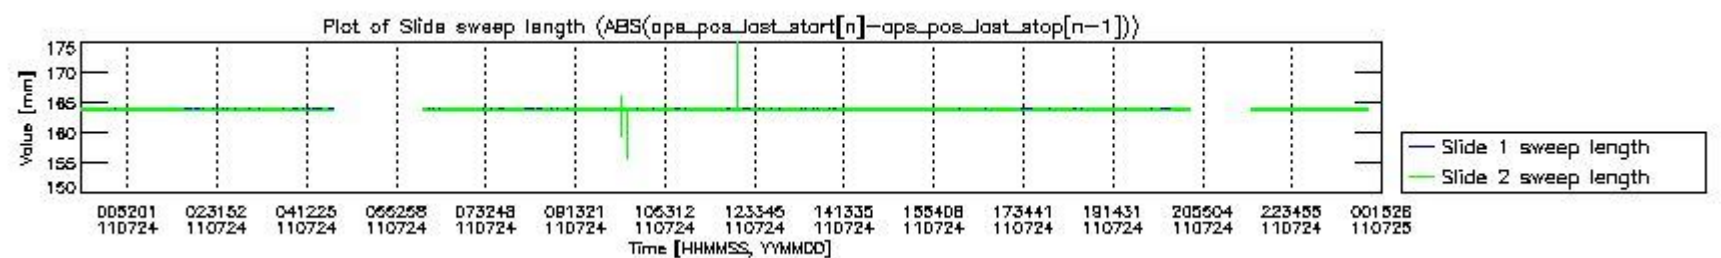

mipas_daily_report_level0_KSPT_L0_4504_N_20110724_7.PNG