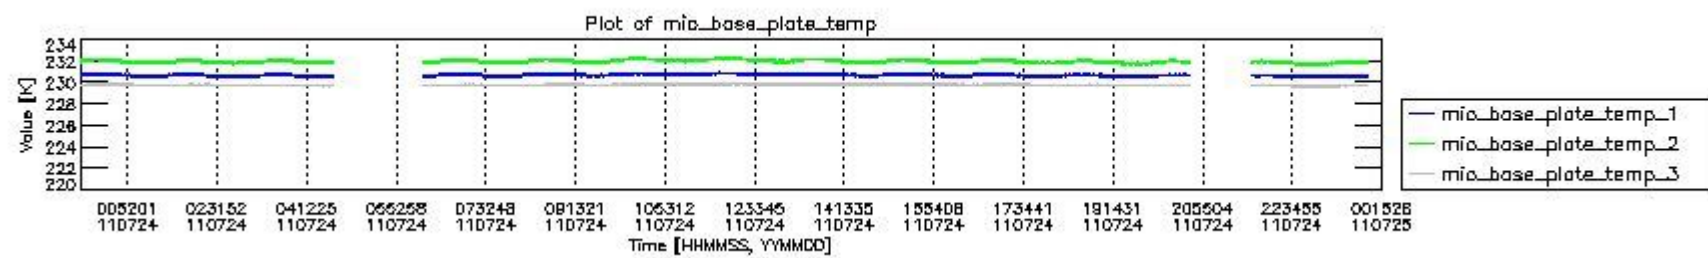

mipas_daily_report_level0_KSPT_L0_4504_N_20110724_1.PNG