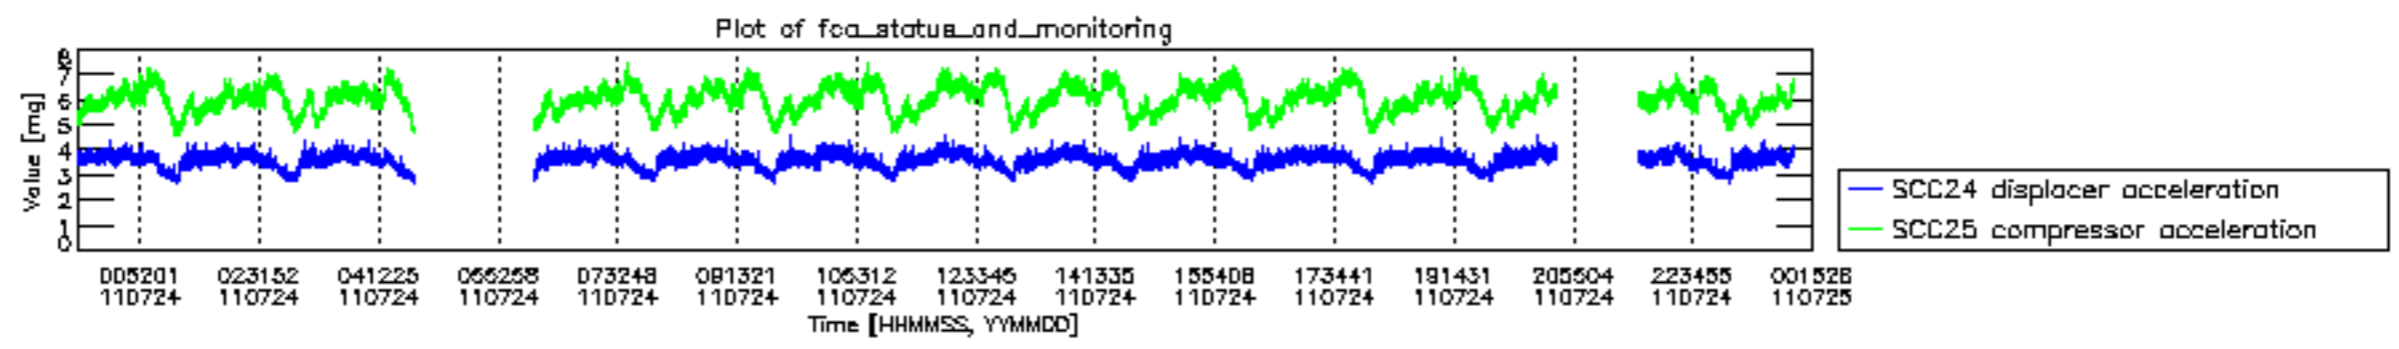

0.2 Instrument Operational Performance Parameters

The following plots give an overview of various instrument parameters for this day. The instrument parameters are part of the auxiliary data field within the source packets of the MIP_NL__0P product. The auxiliary data is normally included twice per interferogram. Note that only the first packet is currently included in monitoring.

mipas_daily_report_level0_KSPT_L0_4504_N_20110724_12.PNG

mipas_daily_report_level0_KSPT_L0_4504_N_20110724_13.PNG

MIPNLOP_MIPSOUPAC_aux_fields_igm_cal, channel statistics plot
 Colour indicates value.