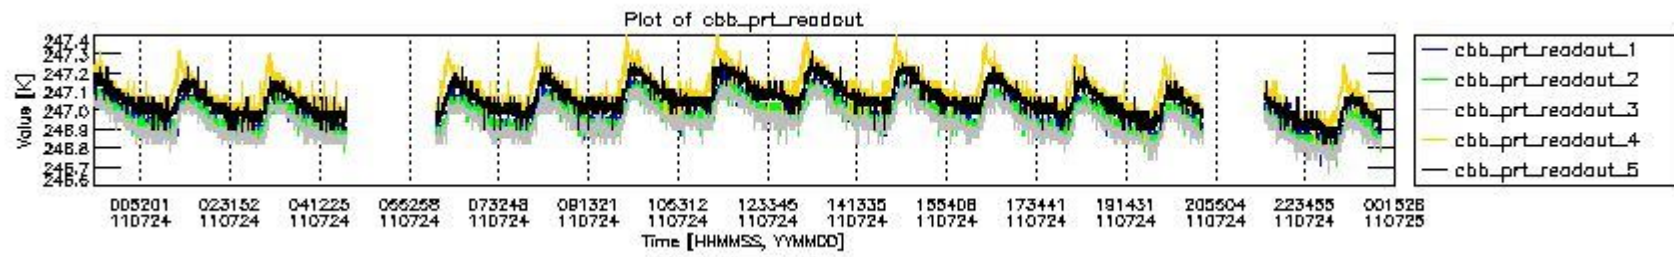

0.2 Instrument Operational Performance Parameters

The following plots give an overview of various instrument parameters for this day. The instrument parameters are part of the auxiliary data field within the source packets of the MIP_NL__0P product. The auxiliary data is normally included twice per interferogram. Note that only the first packet is currently included in monitoring.

mipas_daily_report_level0_KSPT_L0_4504_N_20110724_5.PNG

mipas_daily_report_level0_KSPT_L0_4504_N_20110724_6.PNG

mipas_daily_report_level0_KSPT_L0_4504_N_20110724_7.PNG

mipas_daily_report_level0_KSPT_L0_4504_N_20110724_8.PNG