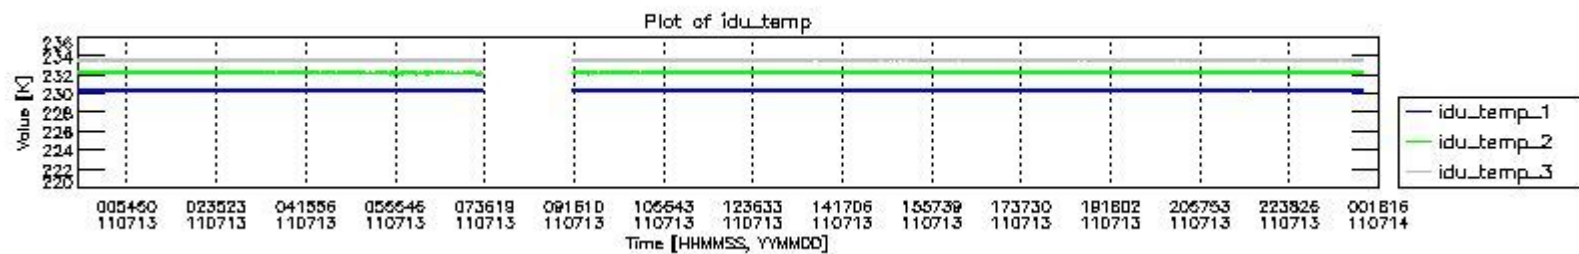

mipas_daily_report_level0_KSPT_L0_4504_N_20110713_2.PNG