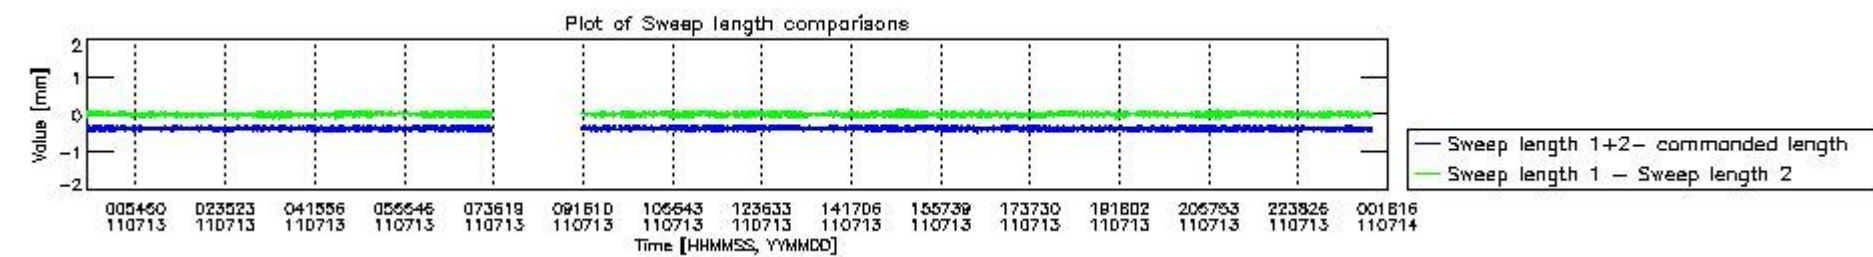

mipas_daily_report_level0_KSPT_L0_4504_N_20110713_8.PNG