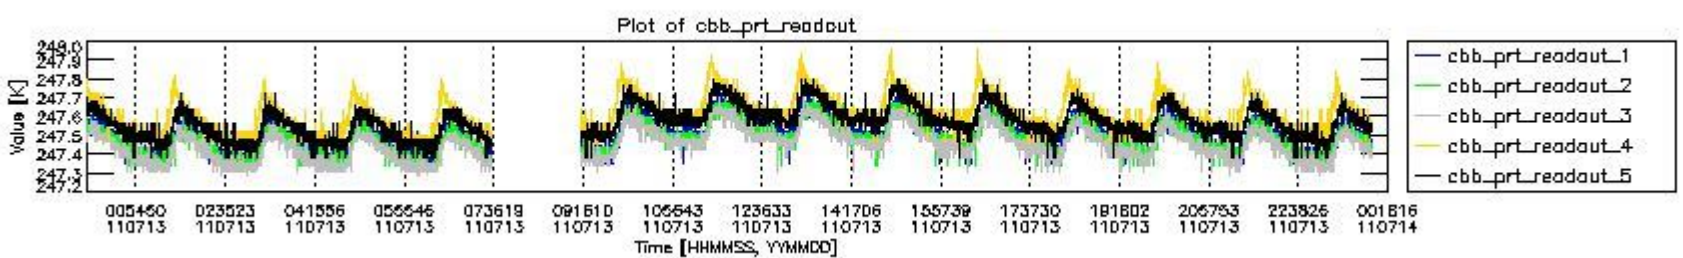

mipas_daily_report_level0_KSPT_L0_4504_N_20110713_9.PNG