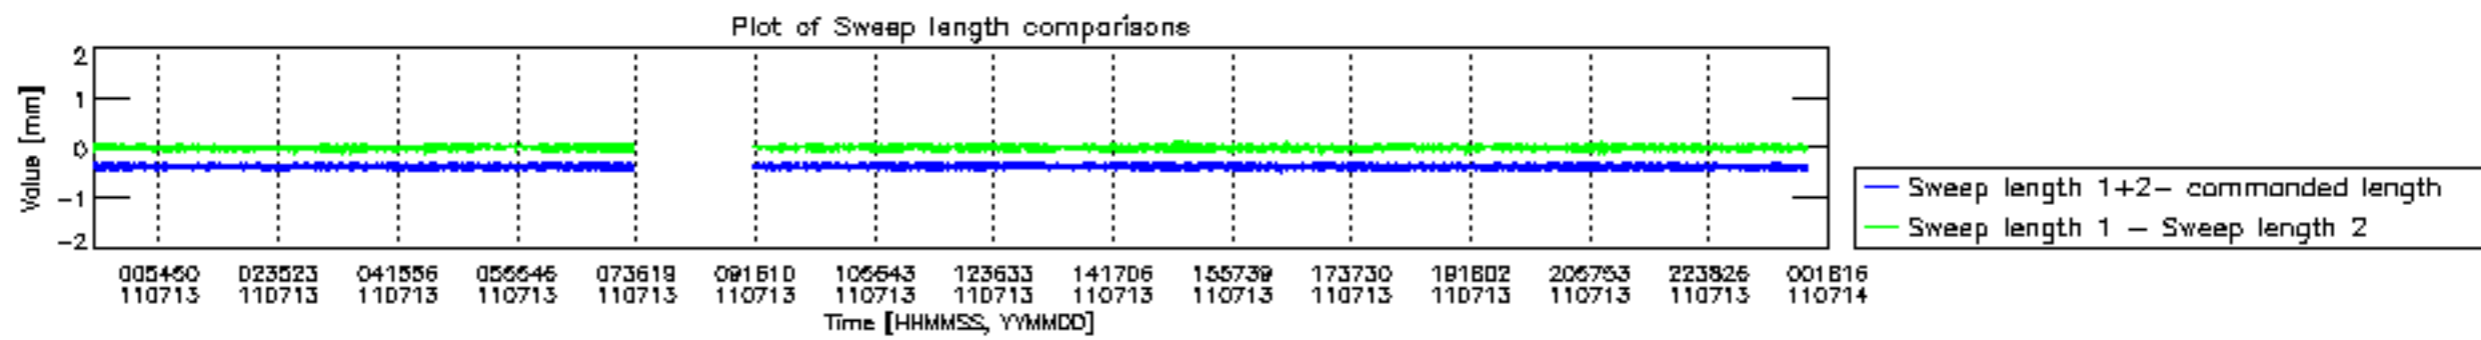

0.2 Instrument Operational Performance Parameters

The following plots give an overview of various instrument parameters for this day. The instrument parameters are part of the auxiliary data field within the source packets of the MIP_NL__0P product. The auxiliary data is normally included twice per interferogram. Note that only the first packet is currently included in monitoring.

mipas_daily_report_level0_KSPT_L0_4504_N_20110713_12.PNG

mipas_daily_report_level0_KSPT_L0_4504_N_20110713_13.PNG

MIPNLOP_MIPSOUPAC_aux_fields_igm_cal, channel statistics plot
 Colour indicates value.