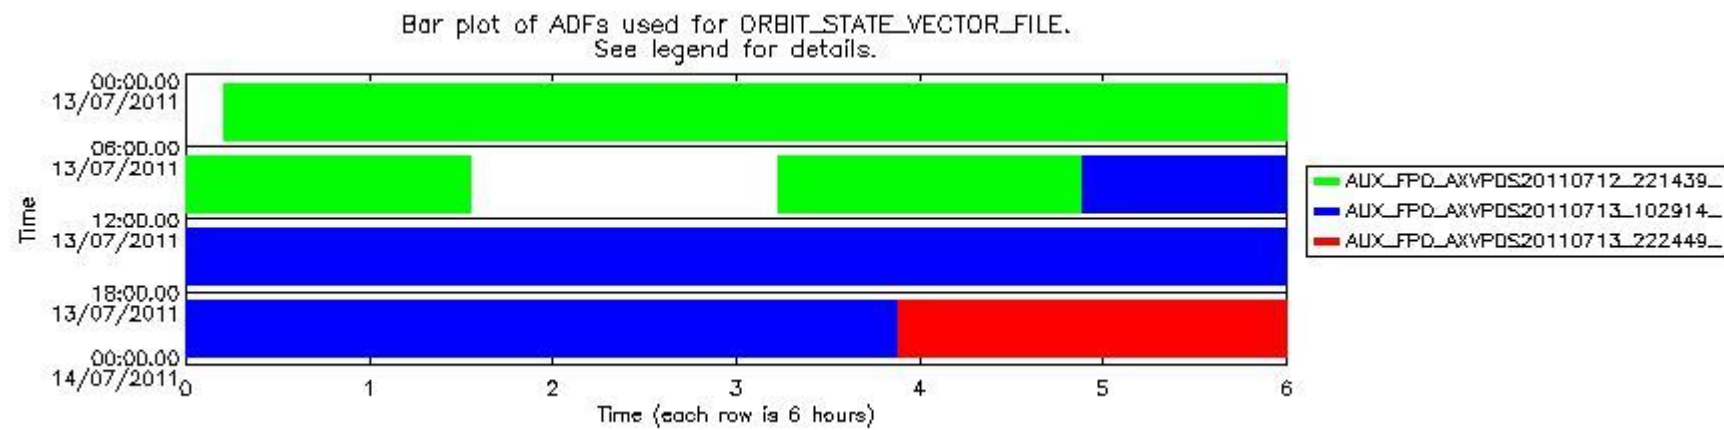

mipas_daily_report_level0_KSPT_L0_4504_N_20110713_13.PNG