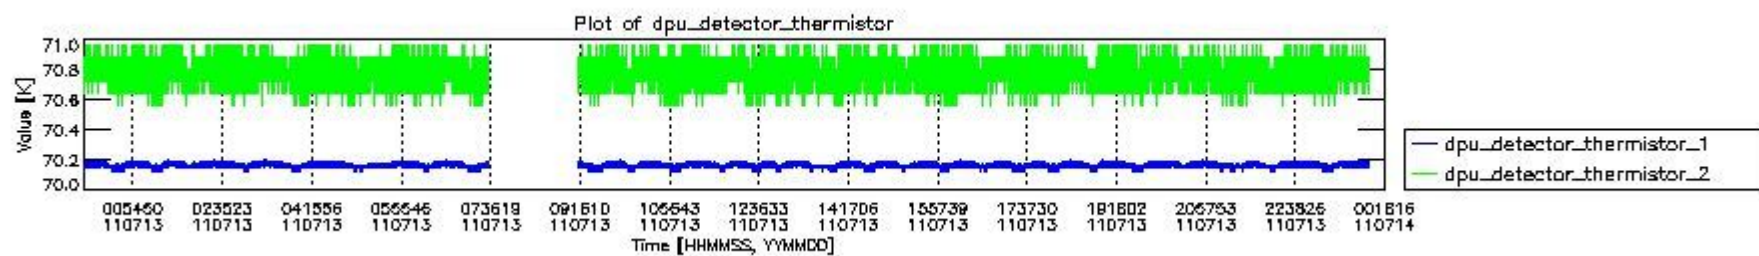

mipas_daily_report_level0_KSPT_L0_4504_N_20110713_3.PNG