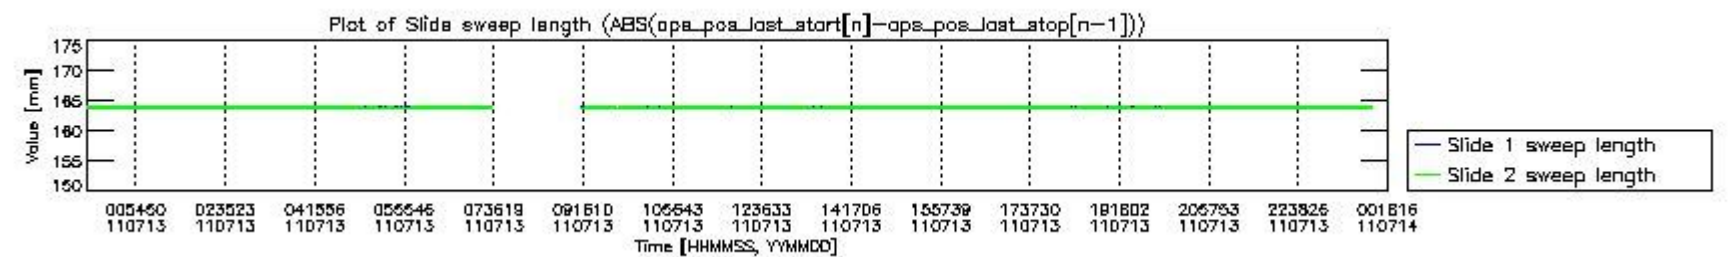

mipas_daily_report_level0_KSPT_L0_4504_N_20110713_7.PNG