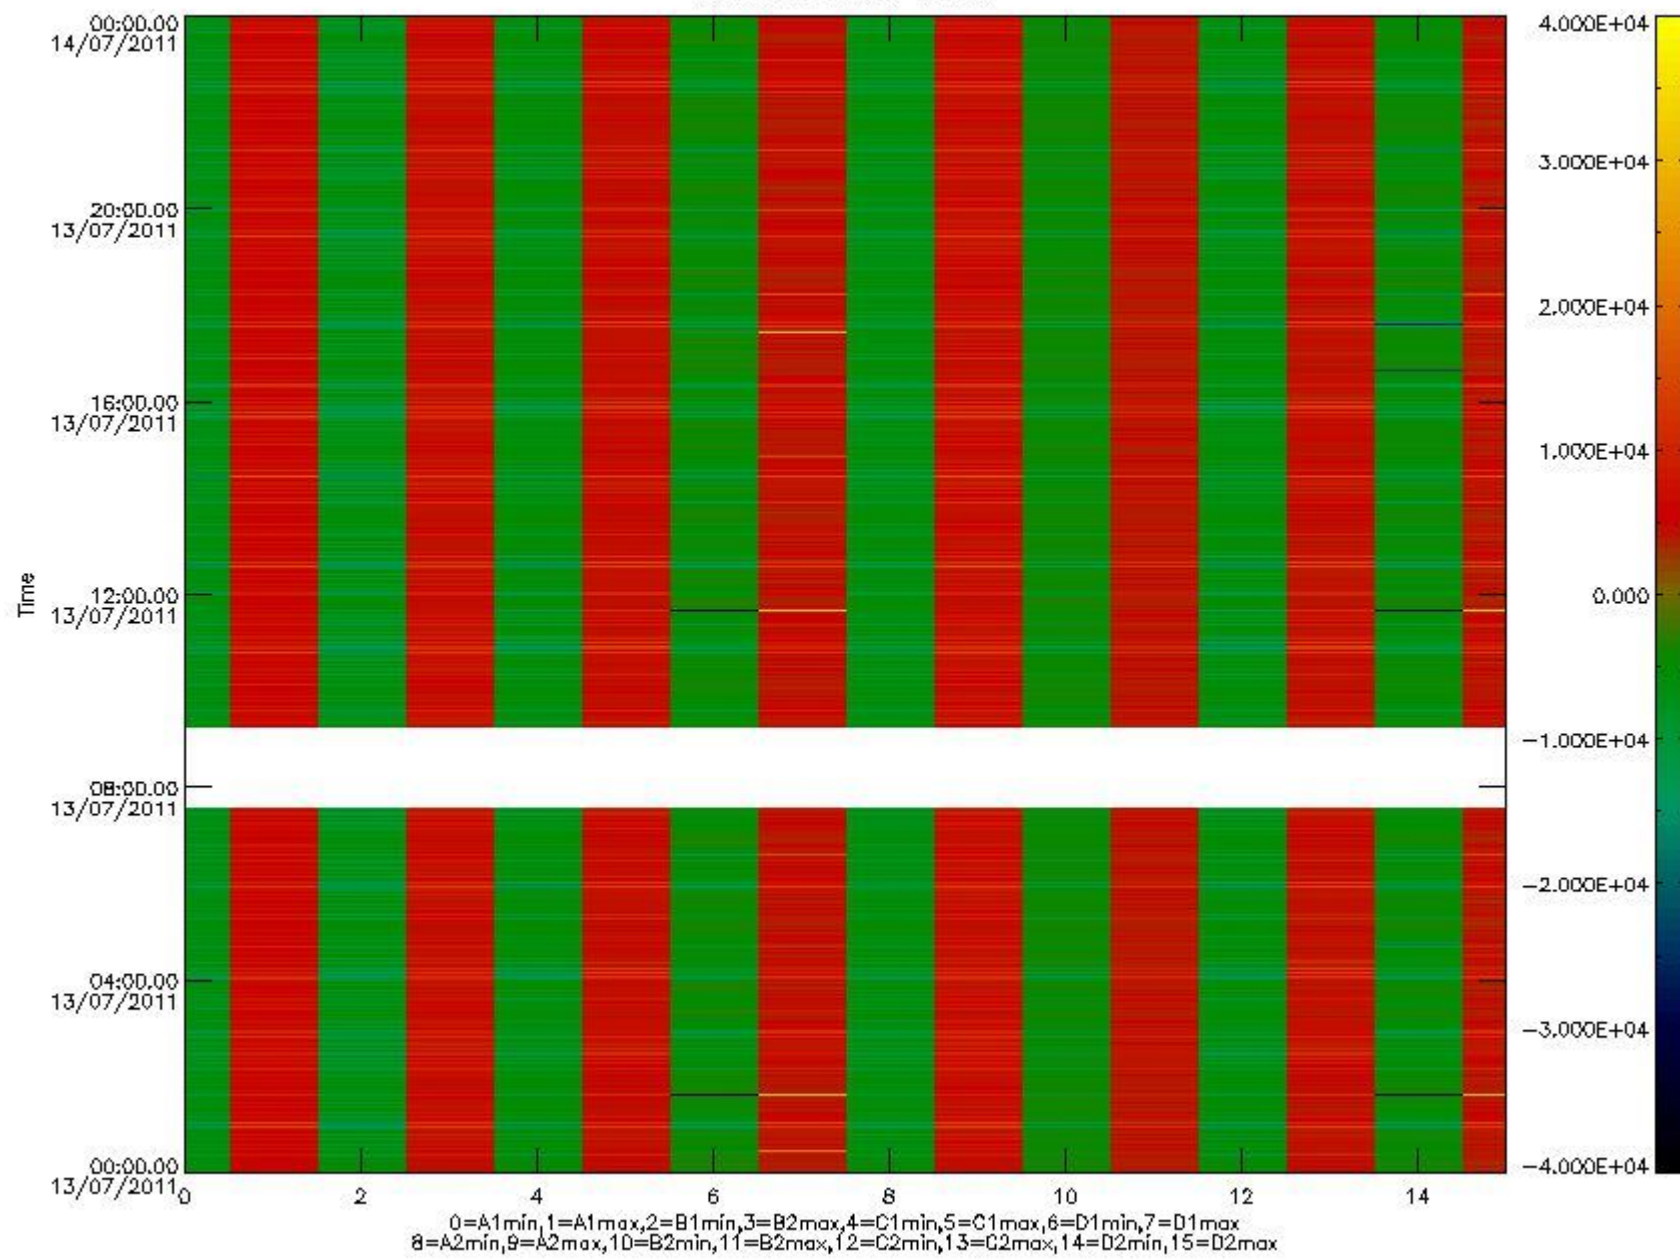

0.1.1 Report summary

The table below shows general characteristics of the data that are included into this report.

Item	Value
Report version	v1.6 08-11-2010
Time of report generation	18JUL2011 05:22:39
Data source version	KSPT_L0/4504-N
Processing scope for products	13JUL2011 00:00:00 to 14JUL2011 00:00:00
Start time of first product within scope	13JUL2011 00:12:23
Stop time of last product within scope	14JUL2011 01:15:07
Total number of level 0 products	16
Number of level 0 products with errors	0

0.2 Instrument Operational Performance Parameters

The following plots give an overview of various instrument parameters for this day. The instrument parameters are part of the auxiliary data field within the source packets of the MIP_NL__0P product. The auxiliary data is normally included twice per interferogram. Note that only the first packet is currently included in monitoring.

mipas_daily_report_level0_KSPT_L0_4504_N_20110713_9.PNG

mipas_daily_report_level0_KSPT_L0_4504_N_20110713_10.PNG

The following table shows channel statistics for all channels for this day.

Channel	Min	Max	ADC
A1	-18688	19838	16bit
B1	-18463	16308	16bit
C1	-24613	17885	16bit
D1	-32768	32767	16bit
A2	-15964	19619	16bit
B2	-14870	14644	16bit
C2	-18583	22137	16bit
D2	-32768	32767	16bit

MIPNLOP_MIPSOUPAC_aux_fields_igm_cal, channel statistics plot
Colour indicates value.

mipas_daily_report_level0_KSPT_L0_4504_N_20110713_11.PNG

0.3 ADF monitoring

The use of ADFs is shown in two ways:

1. By means of two tables that can be used to find the ADF used for a specific product.
2. By means of plots that show changes in ADF using colours.