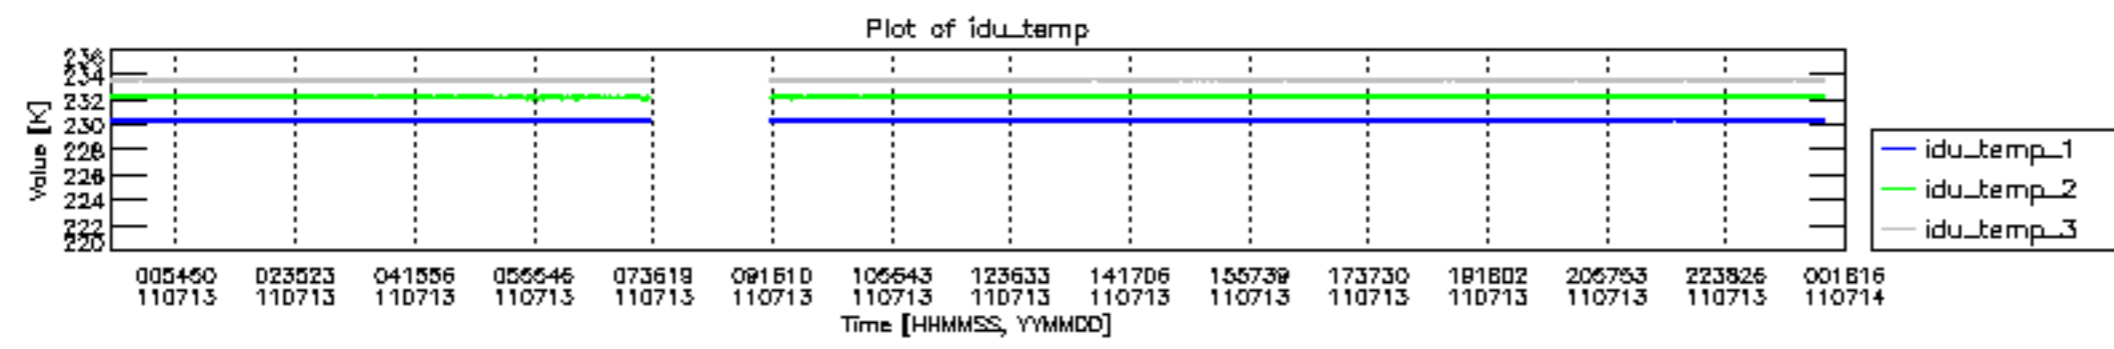

0.1.1 Report summary

The table below shows general characteristics of the data that are included into this report.

Item	Value
Report version	v1.6 08-11-2010
Time of report generation	18JUL2011 05:22:39
Data source version	KSPT_L0/4504-N
Processing scope for products	13JUL2011 00:00:00 to 14JUL2011 00:00:00
Start time of first product within scope	13JUL2011 00:12:23
Stop time of last product within scope	14JUL2011 01:15:07
Total number of level 0 products	16
Number of level 0 products with errors	0

0.2 Instrument Operational Performance Parameters

The following plots give an overview of various instrument parameters for this day. The instrument parameters are part of the auxiliary data field within the source packets of the MIP_NL__0P product. The auxiliary data is normally included twice per interferogram. Note that only the first packet is currently included in monitoring.

mipas_daily_report_level0_KSPT_L0_4504_N_20110713_12.PNG

mipas_daily_report_level0_KSPT_L0_4504_N_20110713_13.PNG

MIPNLOP_MIPSOUPAC_aux_fields_igm_cal, channel statistics plot
 Colour indicates value.