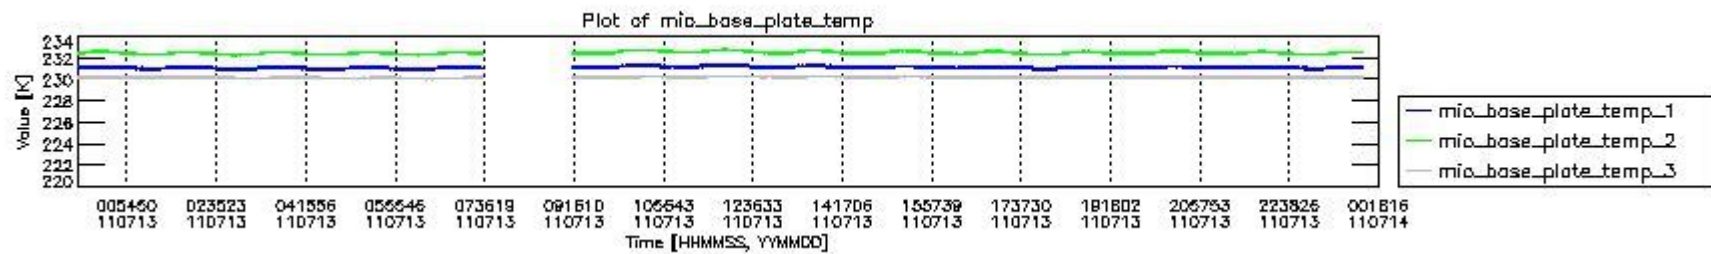

mipas_daily_report_level0_KSPT_L0_4504_N_20110713_1.PNG