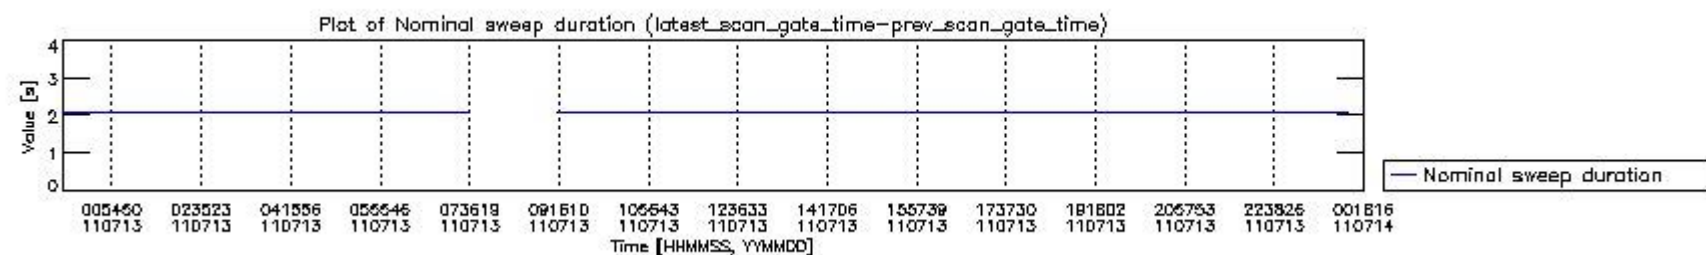

mipas_daily_report_level0_KSPT_L0_4504_N_20110713_4.PNG