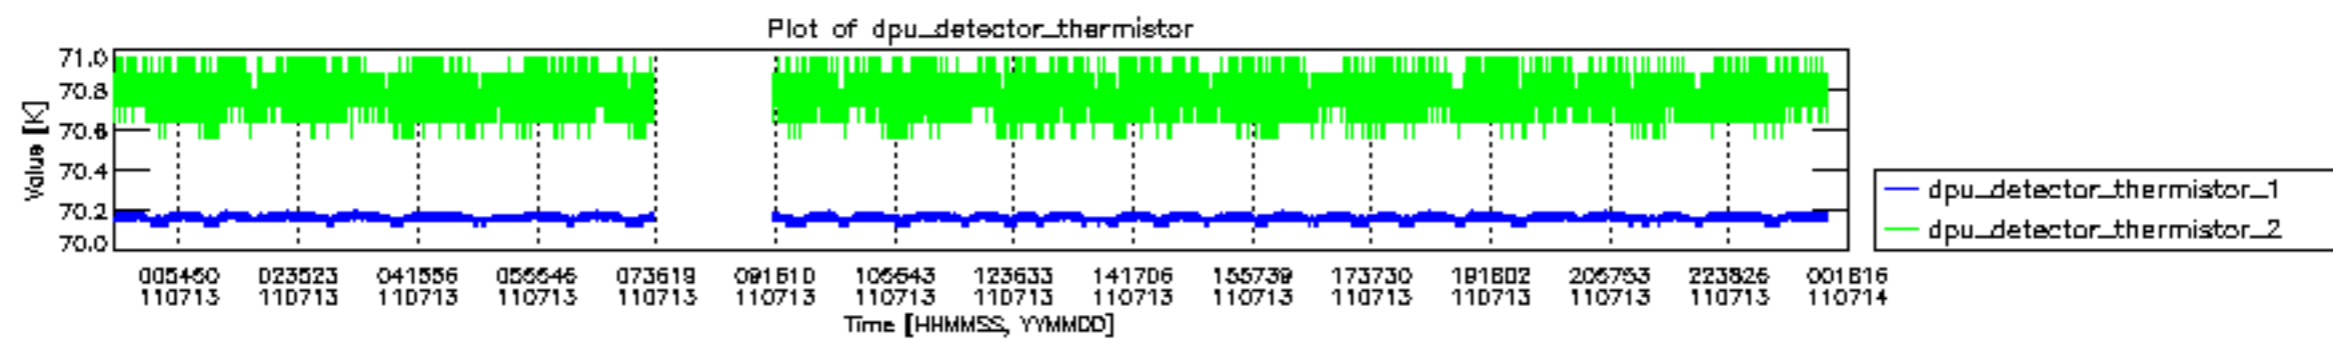

0.2 Instrument Operational Performance Parameters

The following plots give an overview of various instrument parameters for this day. The instrument parameters are part of the auxiliary data field within the source packets of the MIP_NL__0P product. The auxiliary data is normally included twice per interferogram. Note that only the first packet is currently included in monitoring.

mipas_daily_report_level0_KSPT_L0_4504_N_20110713_12.PNG

mipas_daily_report_level0_KSPT_L0_4504_N_20110713_13.PNG

MIPNLOP_MIPSOUPAC_aux_fields_igm_cal, channel statistics plot
 Colour indicates value.