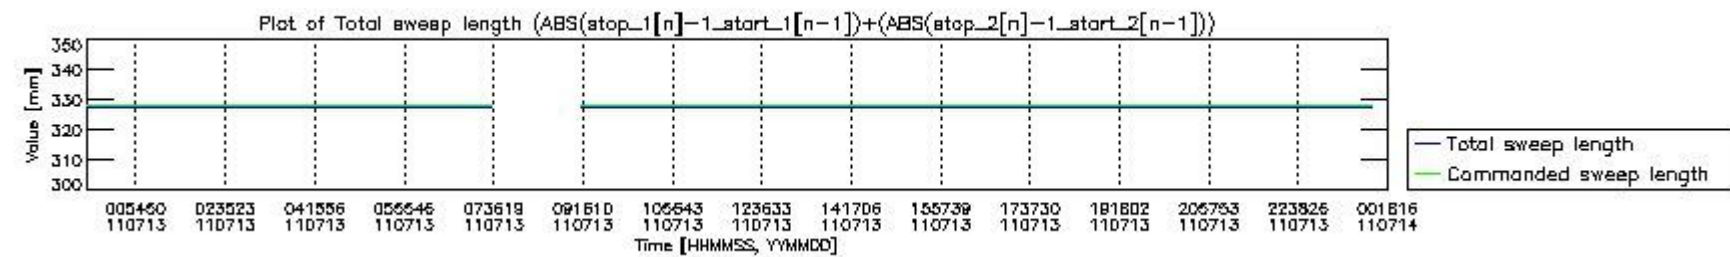

mipas_daily_report_level0_KSPT_L0_4504_N_20110713_6.PNG