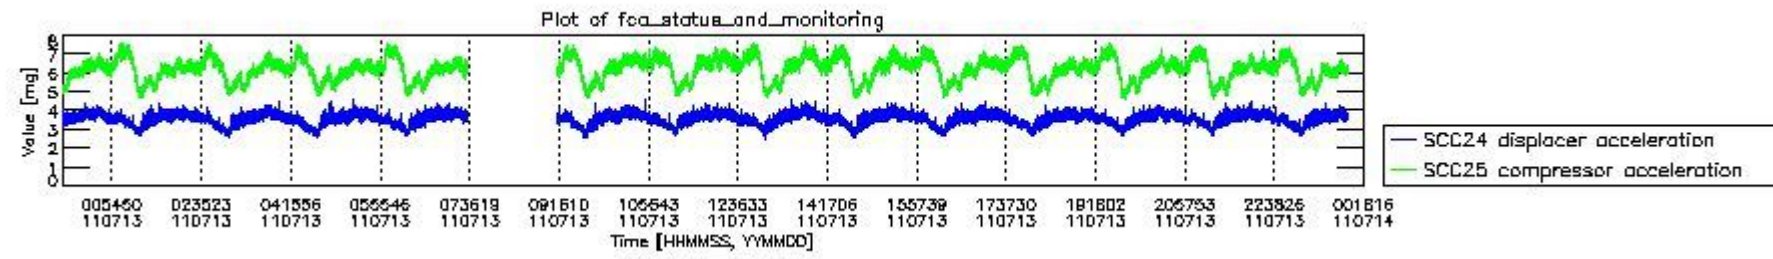

mipas_daily_report_level0_KSPT_L0_4504_N_20110713_10.PNG

The following table shows channel statistics for all channels for this day.

Channel	Min	Max	ADC
A1	-18688	19838	16bit
B1	-18463	16308	16bit
C1	-24613	17885	16bit
D1	-32768	32767	16bit
A2	-15964	19619	16bit
B2	-14870	14644	16bit
C2	-18583	22137	16bit
D2	-32768	32767	16bit