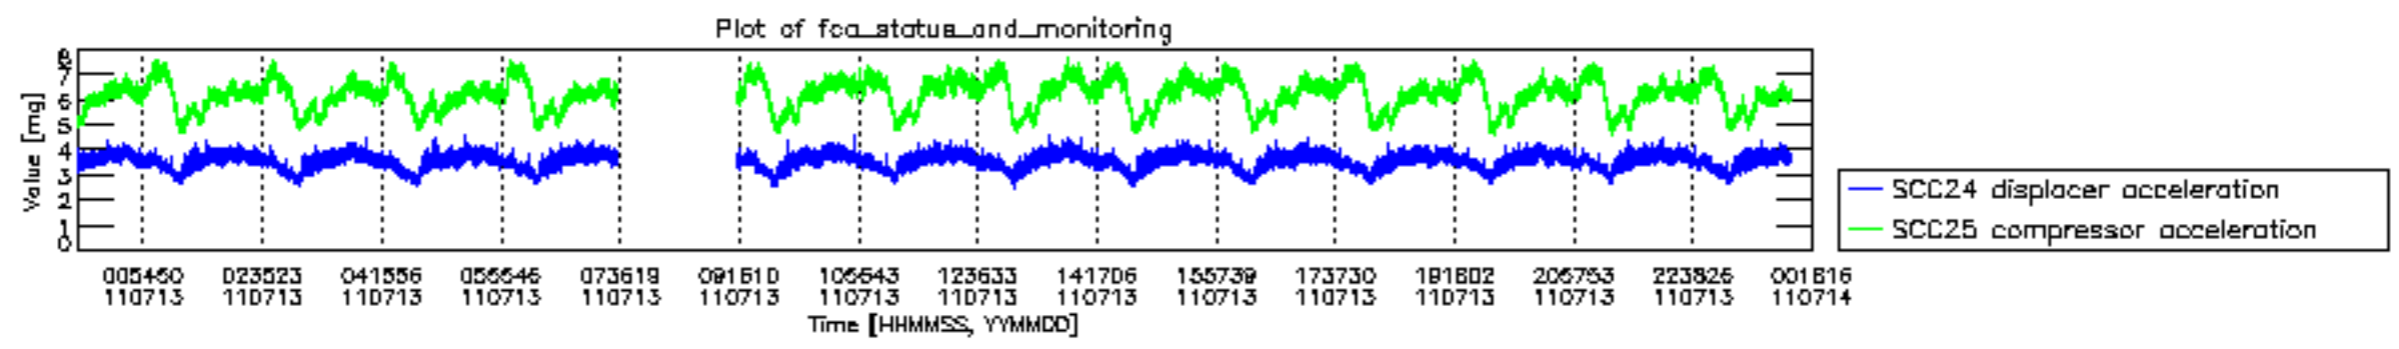

0.2 Instrument Operational Performance Parameters

The following plots give an overview of various instrument parameters for this day. The instrument parameters are part of the auxiliary data field within the source packets of the MIP_NL__0P product. The auxiliary data is normally included twice per interferogram. Note that only the first packet is currently included in monitoring.

mipas_daily_report_level0_KSPT_L0_4504_N_20110713_12.PNG

mipas_daily_report_level0_KSPT_L0_4504_N_20110713_13.PNG

MIPNLOP_MIPSOUPAC_aux_fields_igm_cal, channel statistics plot
 Colour indicates value.