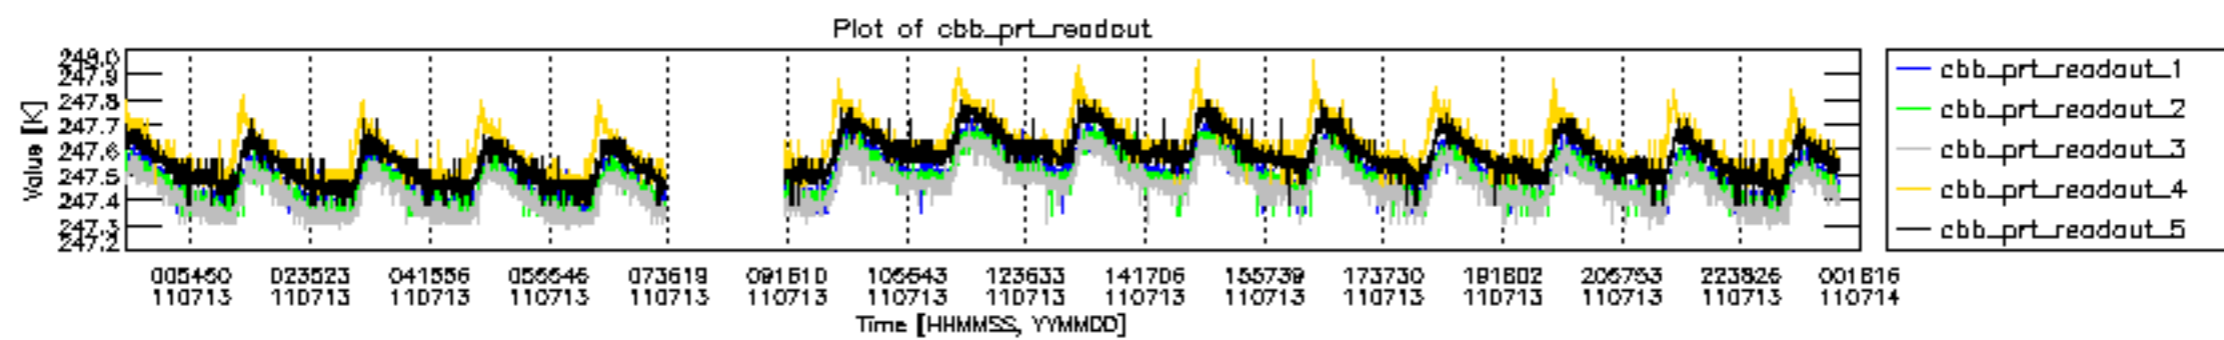

0.2 Instrument Operational Performance Parameters

The following plots give an overview of various instrument parameters for this day. The instrument parameters are part of the auxiliary data field within the source packets of the MIP_NL__0P product. The auxiliary data is normally included twice per interferogram. Note that only the first packet is currently included in monitoring.

mipas_daily_report_level0_KSPT_L0_4504_N_20110713_12.PNG

mipas_daily_report_level0_KSPT_L0_4504_N_20110713_13.PNG

MIPNLOP_MIPSOUPAC_aux_fields_igm_cal, channel statistics plot
 Colour indicates value.