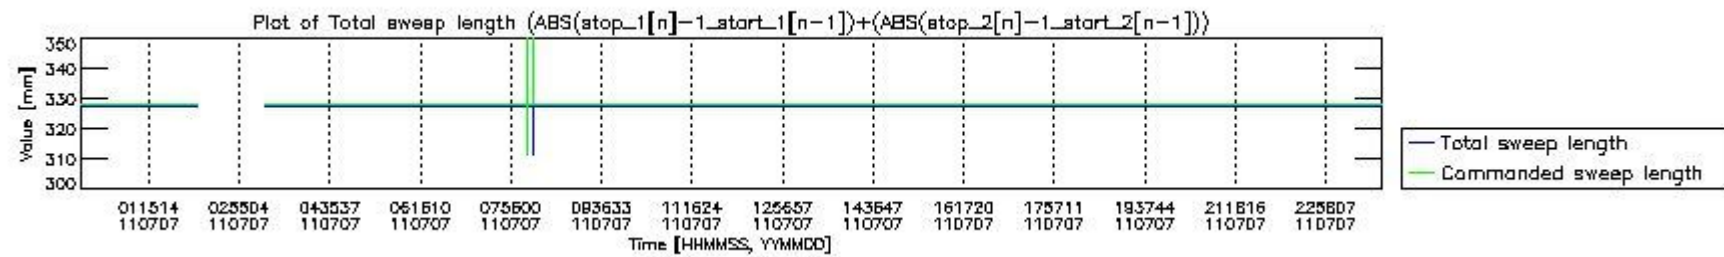

mipas_daily_report_level0_KSPT_L0_4504_N_20110707_6.PNG