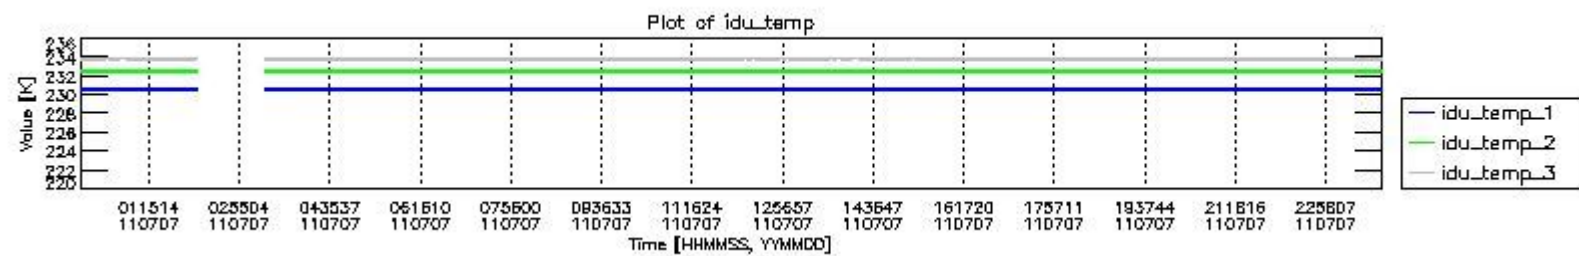

mipas_daily_report_level0_KSPT_L0_4504_N_20110707_2.PNG