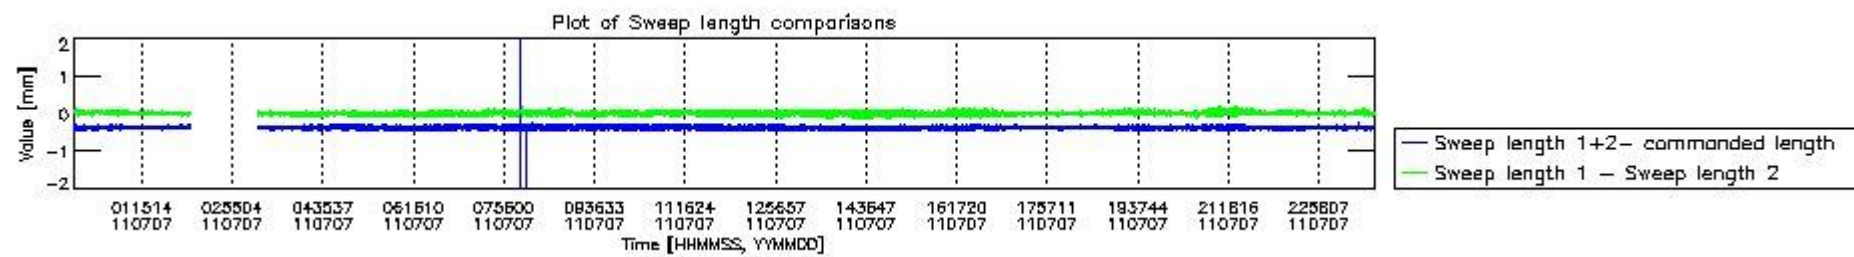

mipas_daily_report_level0_KSPT_L0_4504_N_20110707_8.PNG