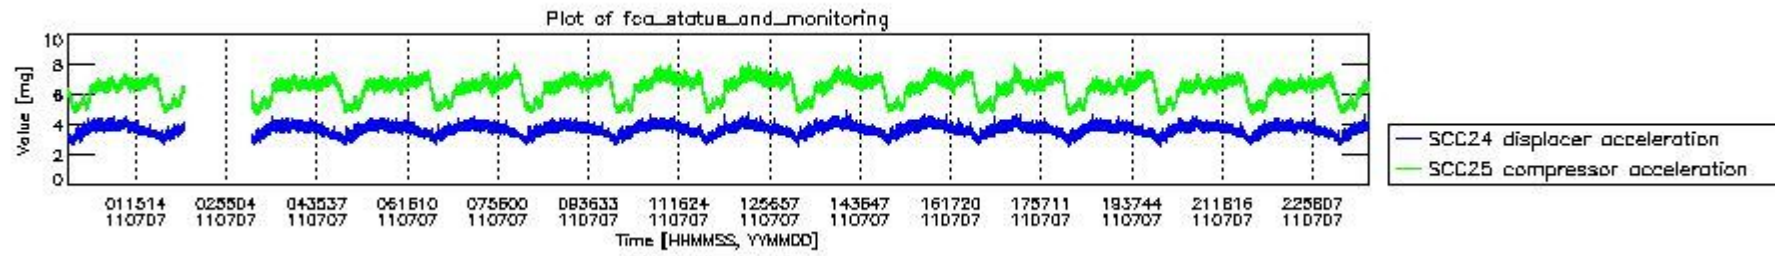

mipas_daily_report_level0_KSPT_L0_4504_N_20110707_10.PNG

The following table shows channel statistics for all channels for this day.

Channel	Min	Max	ADC
A1	-18971	20546	16bit
B1	-21916	18696	16bit
C1	-28136	28140	16bit
D1	-32768	32767	16bit
A2	-16368	20330	16bit
B2	-20265	19813	16bit
C2	-29254	28923	16bit
D2	-32768	32767	16bit