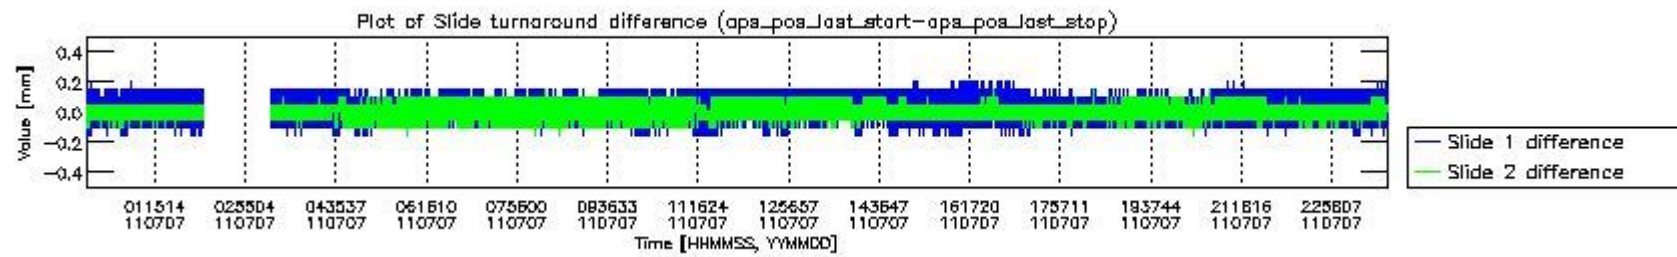

mipas_daily_report_level0_KSPT_L0_4504_N_20110707_5.PNG