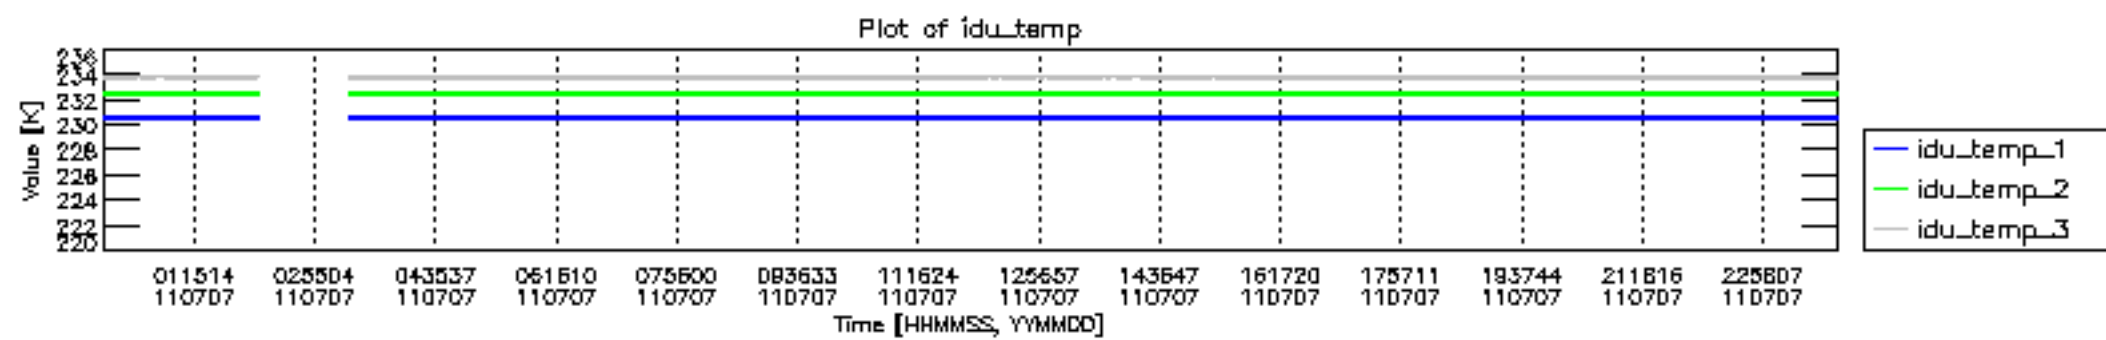

0.2 Instrument Operational Performance Parameters

The following plots give an overview of various instrument parameters for this day. The instrument parameters are part of the auxiliary data field within the source packets of the MIP_NL__0P product. The auxiliary data is normally included twice per interferogram. Note that only the first packet is currently included in monitoring.

mipas_daily_report_level0_KSPT_L0_4504_N_20110707_12.PNG

mipas_daily_report_level0_KSPT_L0_4504_N_20110707_13.PNG

MIPNLOP_MIPSOUPAC_aux_fields_igm_cal, channel statistics plot
 Colour indicates value.