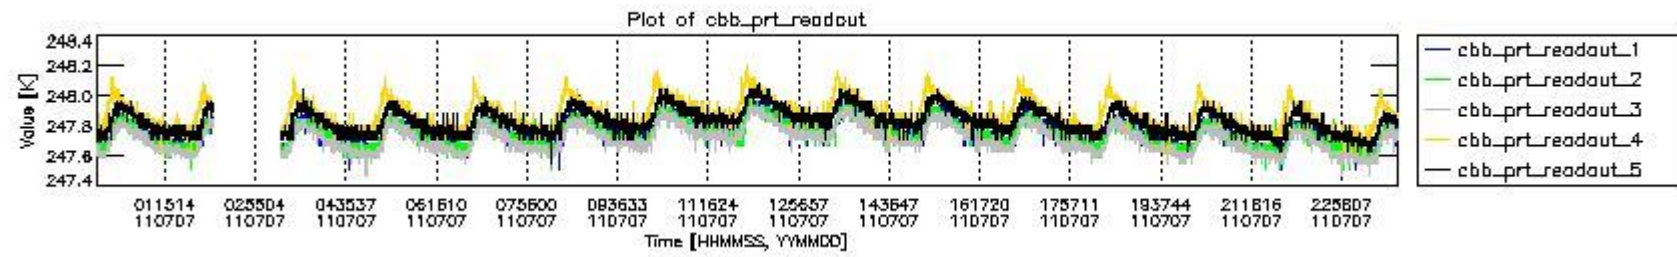

0.2 Instrument Operational Performance Parameters

The following plots give an overview of various instrument parameters for this day. The instrument parameters are part of the auxiliary data field within the source packets of the MIP_NL__0P product. The auxiliary data is normally included twice per interferogram. Note that only the first packet is currently included in monitoring.

mipas_daily_report_level0_KSPT_L0_4504_N_20110707_4.PNG

mipas_daily_report_level0_KSPT_L0_4504_N_20110707_5.PNG

mipas_daily_report_level0_KSPT_L0_4504_N_20110707_6.PNG

mipas_daily_report_level0_KSPT_L0_4504_N_20110707_7.PNG

mipas_daily_report_level0_KSPT_L0_4504_N_20110707_8.PNG

mipas_daily_report_level0_KSPT_L0_4504_N_20110707_9.PNG

mipas_daily_report_level0_KSPT_L0_4504_N_20110707_10.PNG

The following table shows channel statistics for all channels for this day.