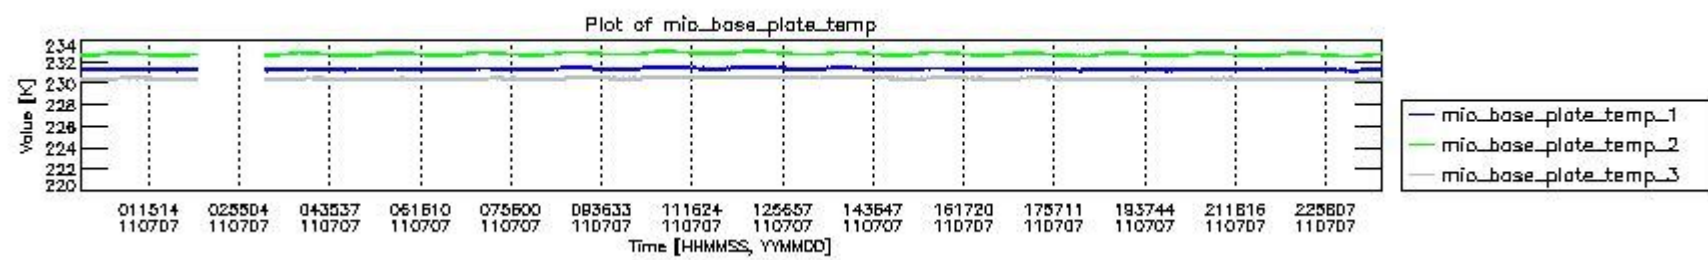

mipas_daily_report_level0_KSPT_L0_4504_N_20110707_1.PNG