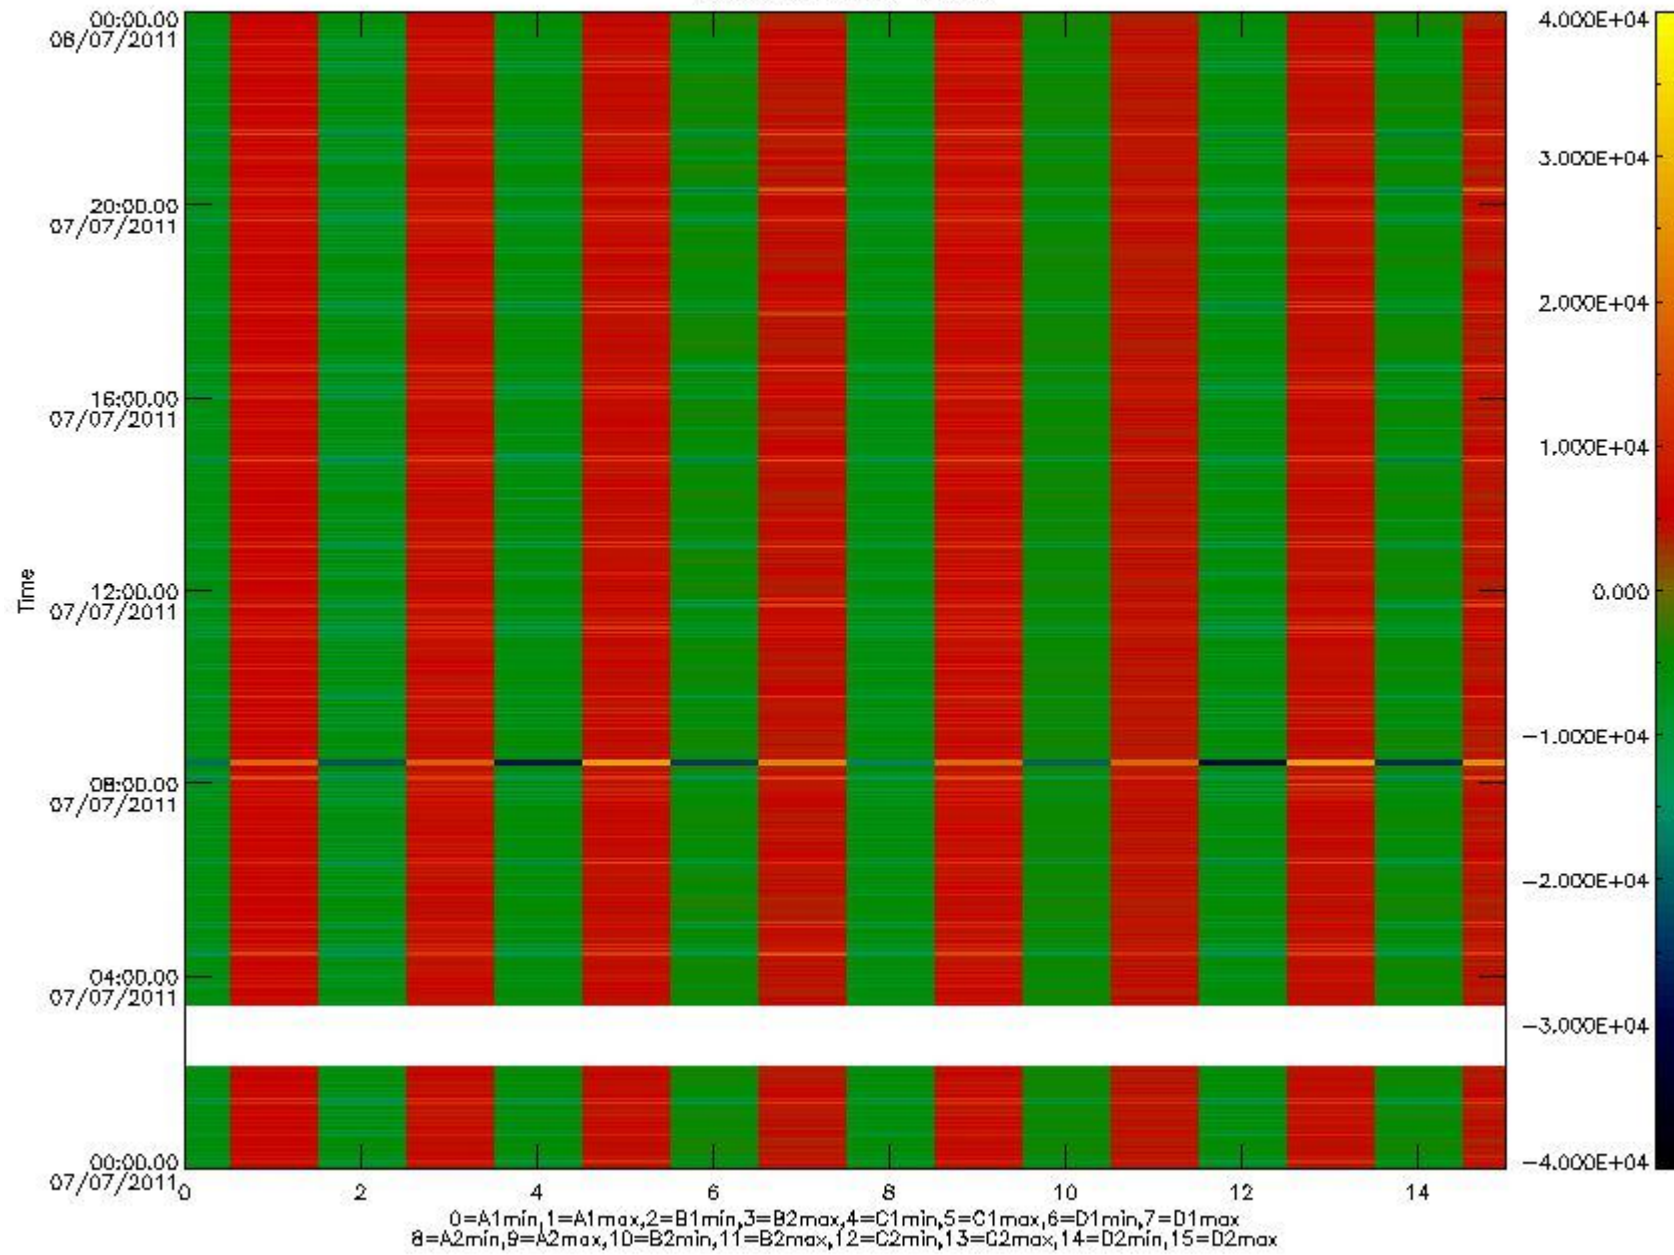

MIPNLOP_MIPSOUPAC_aux_fields_igm_cal, channel statistics plot
Colour indicates value.

mipas_daily_report_level0_KSPT_L0_4504_N_20110707_11.PNG

0.3 ADF monitoring

The use of ADFs is shown in two ways:

1. By means of two tables that can be used to find the ADF used for a specific product.
2. By means of plots that show changes in ADF using colours.

Number	ADF
0	AUX_CN0_AXVPDS20020123_121901_20020101_000000_20200101_000000
1	AUX_FPO_AXVPDS20110706_103235_20110705_183856_20110715_205243
2	AUX_FPO_AXVPDS20110707_103300_20110706_194226_20110716_201559

Number	Product name	#CN0	#FPO