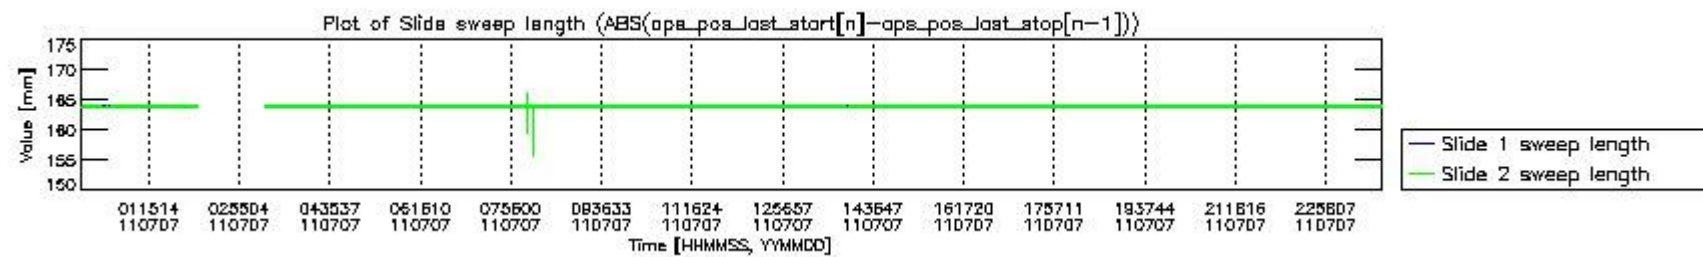

mipas_daily_report_level0_KSPT_L0_4504_N_20110707_7.PNG