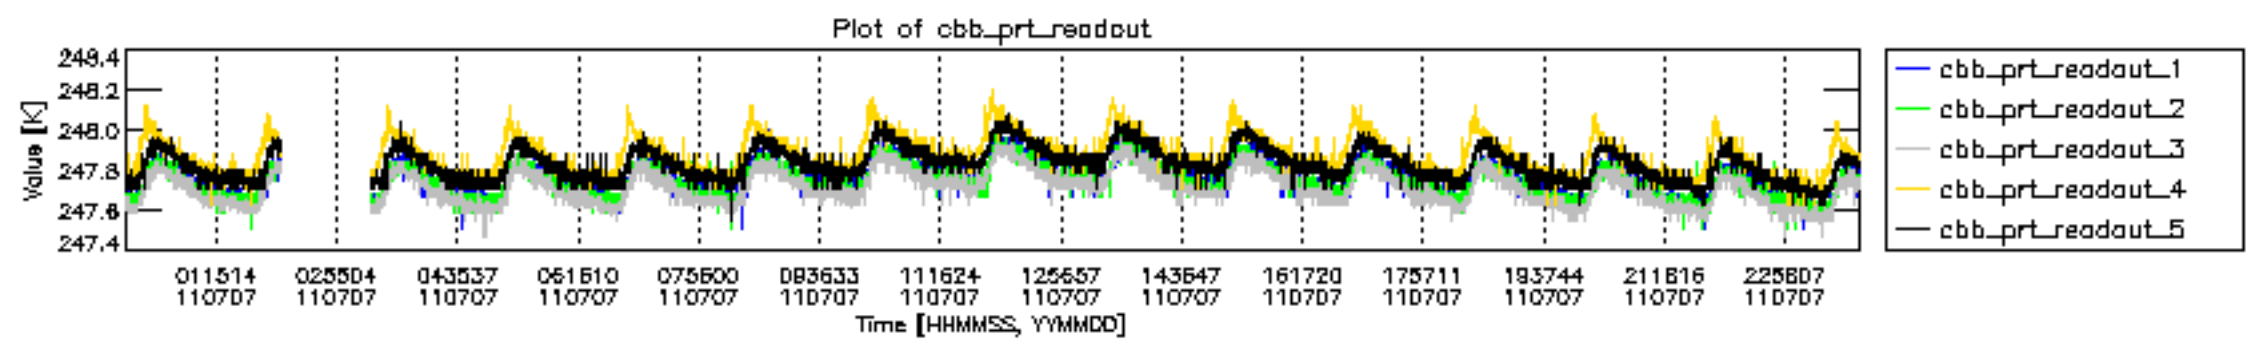

0.2 Instrument Operational Performance Parameters

The following plots give an overview of various instrument parameters for this day. The instrument parameters are part of the auxiliary data field within the source packets of the MIP_NL__0P product. The auxiliary data is normally included twice per interferogram. Note that only the first packet is currently included in monitoring.

mipas_daily_report_level0_KSPT_L0_4504_N_20110707_12.PNG

mipas_daily_report_level0_KSPT_L0_4504_N_20110707_13.PNG

MIPNLOP_MIPSOUPAC_aux_fields_igm_cal, channel statistics plot
 Colour indicates value.