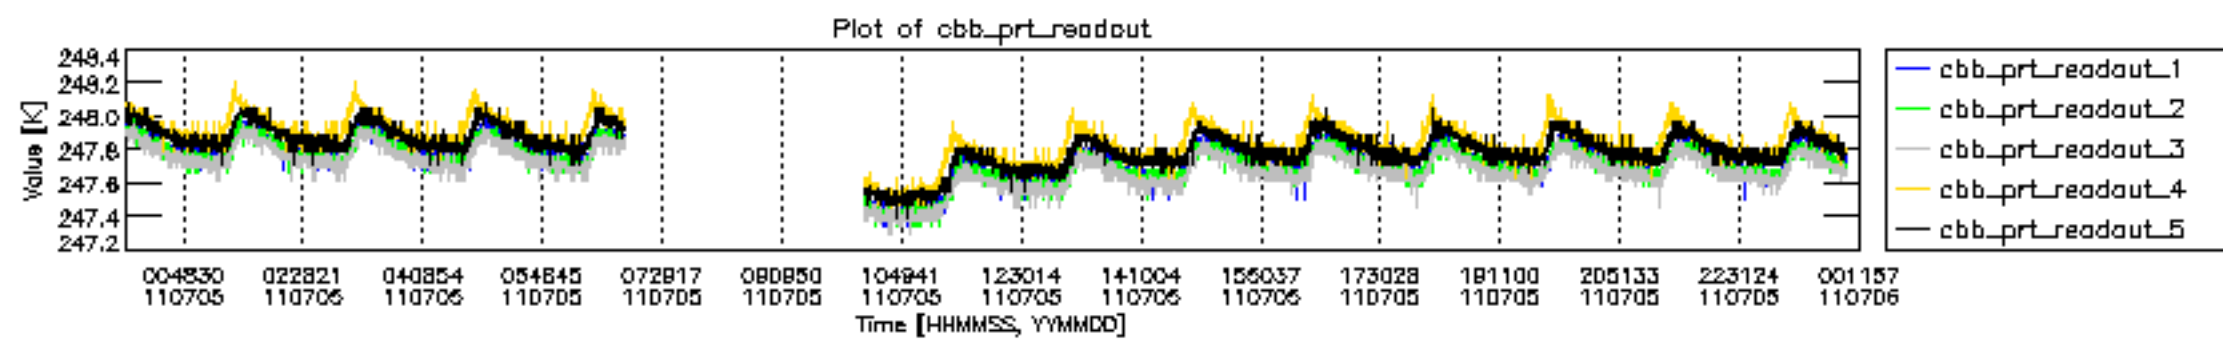

0.2 Instrument Operational Performance Parameters

The following plots give an overview of various instrument parameters for this day. The instrument parameters are part of the auxiliary data field within the source packets of the MIP_NL__0P product. The auxiliary data is normally included twice per interferogram. Note that only the first packet is currently included in monitoring.

mipas_daily_report_level0_KSPT_L0_4504_N_20110705_12.PNG

mipas_daily_report_level0_KSPT_L0_4504_N_20110705_13.PNG

MIPNLOP_MIPSOUPAC_aux_fields_igm_cal, channel statistics plot
 Colour indicates value.