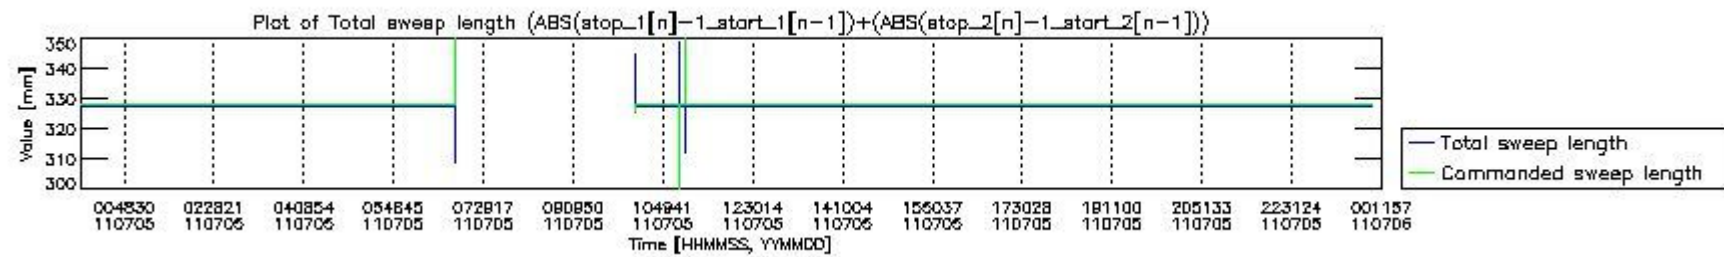

mipas_daily_report_level0_KSPT_L0_4504_N_20110705_6.PNG