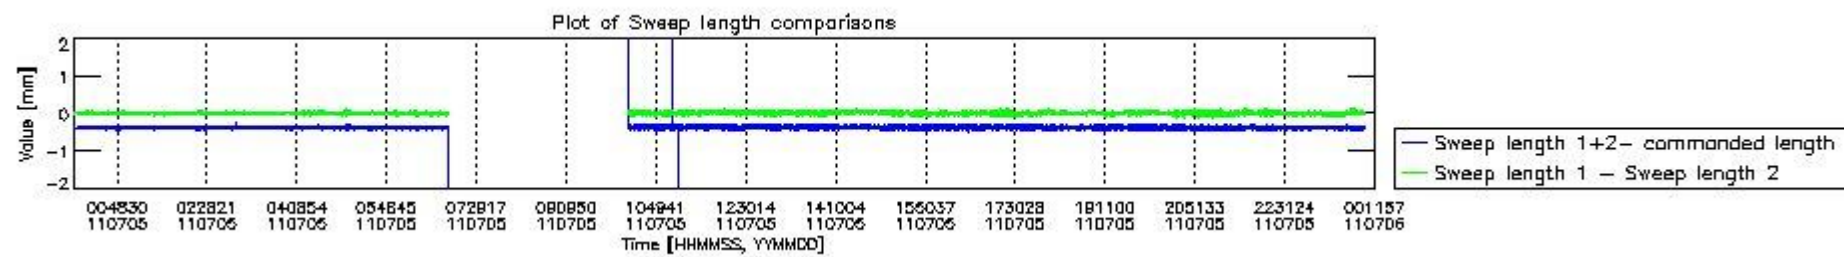

mipas_daily_report_level0_KSPT_L0_4504_N_20110705_8.PNG