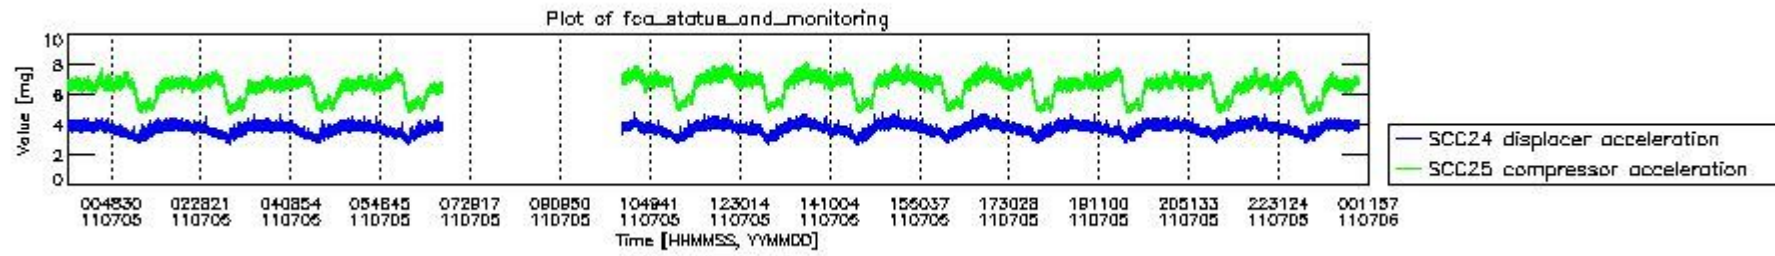

mipas_daily_report_level0_KSPT_L0_4504_N_20110705_10.PNG

The following table shows channel statistics for all channels for this day.

Channel	Min	Max	ADC
A1	-32768	32767	16bit
B1	-32768	32767	16bit
C1	-27930	27963	16bit
D1	-32768	32767	16bit
A2	-32768	28621	16bit
B2	-32768	32767	16bit
C2	-29078	28749	16bit
D2	-32768	32767	16bit