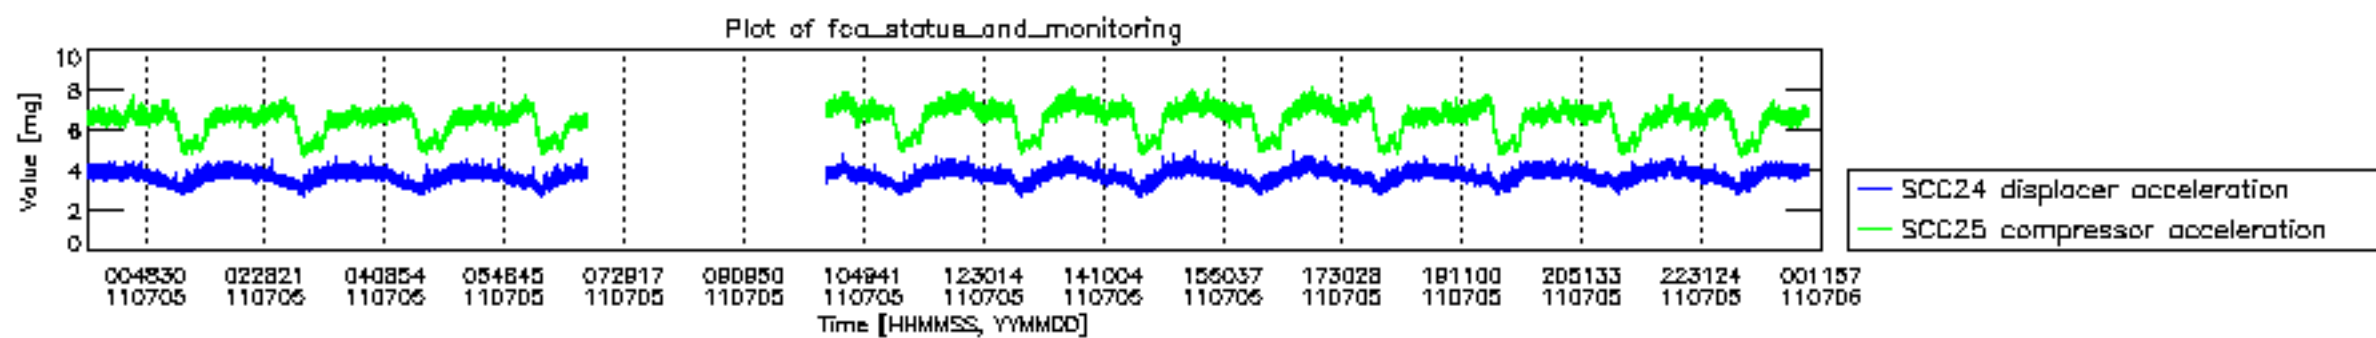

0.2 Instrument Operational Performance Parameters

The following plots give an overview of various instrument parameters for this day. The instrument parameters are part of the auxiliary data field within the source packets of the MIP_NL__0P product. The auxiliary data is normally included twice per interferogram. Note that only the first packet is currently included in monitoring.

mipas_daily_report_level0_KSPT_L0_4504_N_20110705_12.PNG

mipas_daily_report_level0_KSPT_L0_4504_N_20110705_13.PNG

MIPNLOP_MIPSOUPAC_aux_fields_igm_cal, channel statistics plot
 Colour indicates value.