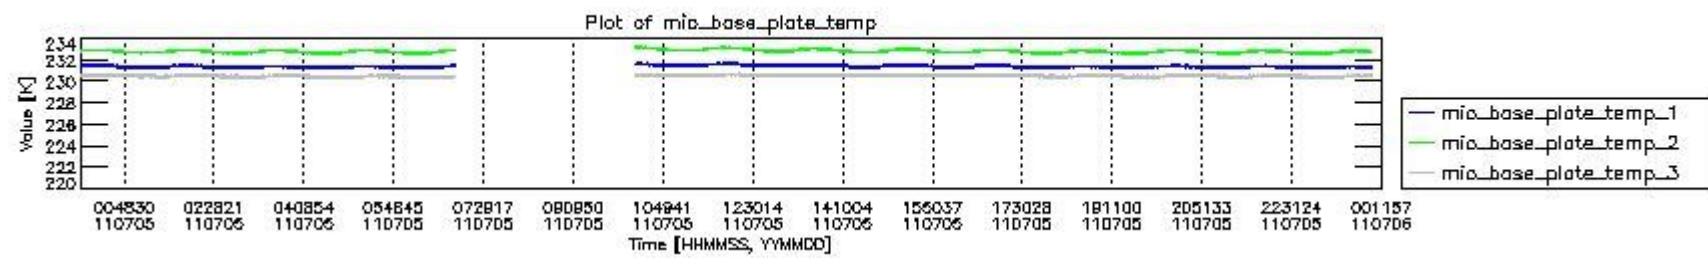

mipas_daily_report_level0_KSPT_L0_4504_N_20110705_1.PNG