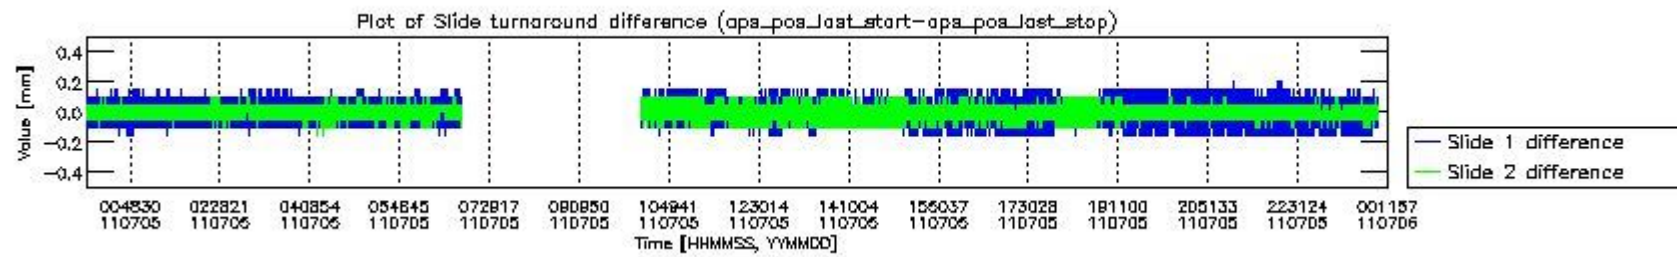

mipas_daily_report_level0_KSPT_L0_4504_N_20110705_5.PNG