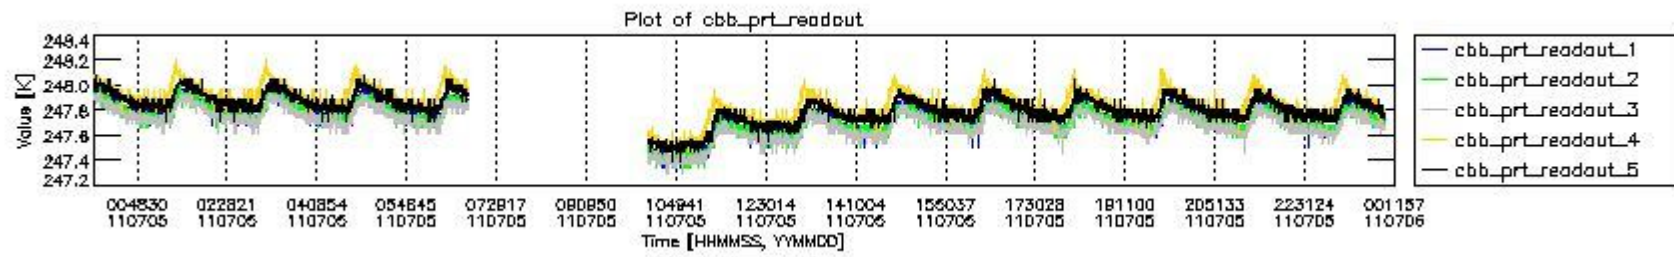

0.2 Instrument Operational Performance Parameters

The following plots give an overview of various instrument parameters for this day. The instrument parameters are part of the auxiliary data field within the source packets of the MIP_NL__0P product. The auxiliary data is normally included twice per interferogram. Note that only the first packet is currently included in monitoring.

mipas_daily_report_level0_KSPT_L0_4504_N_20110705_4.PNG

mipas_daily_report_level0_KSPT_L0_4504_N_20110705_5.PNG

mipas_daily_report_level0_KSPT_L0_4504_N_20110705_6.PNG

mipas_daily_report_level0_KSPT_L0_4504_N_20110705_7.PNG

mipas_daily_report_level0_KSPT_L0_4504_N_20110705_8.PNG

mipas_daily_report_level0_KSPT_L0_4504_N_20110705_9.PNG

mipas_daily_report_level0_KSPT_L0_4504_N_20110705_10.PNG

The following table shows channel statistics for all channels for this day.