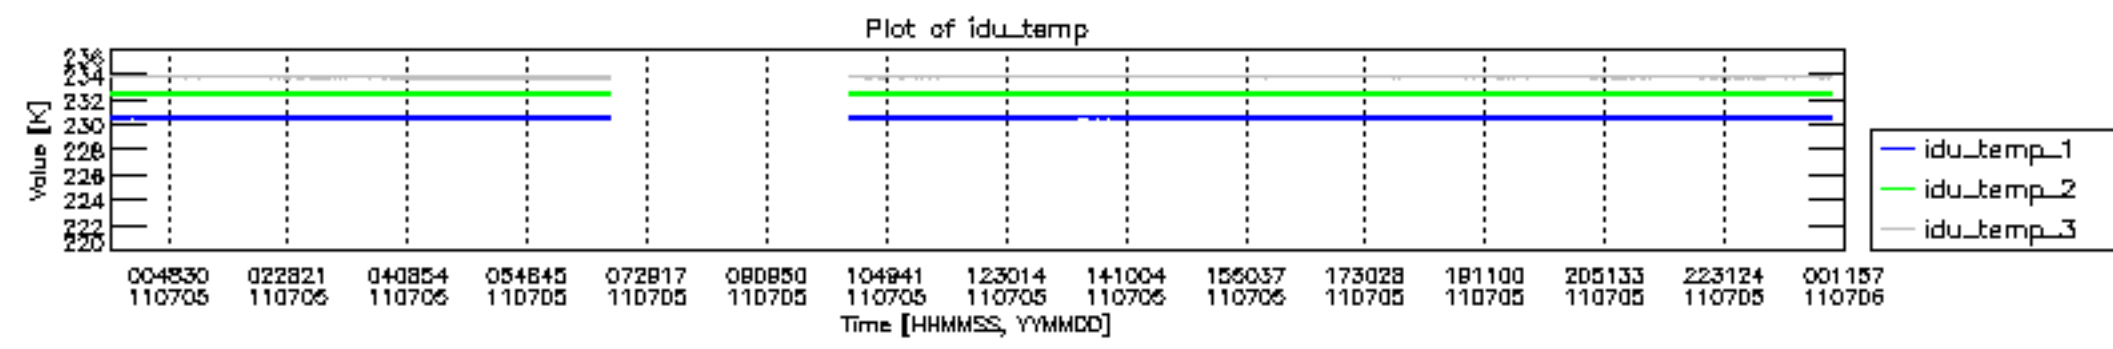

0.2 Instrument Operational Performance Parameters

The following plots give an overview of various instrument parameters for this day. The instrument parameters are part of the auxiliary data field within the source packets of the MIP_NL__0P product. The auxiliary data is normally included twice per interferogram. Note that only the first packet is currently included in monitoring.

Number	Product name	#CN0	#FPO
--------	--------------	------	------

0	MIP_NL__0PNPDE20110705_000529_000059003104_00145_48866_9171.N1	0	1
1	MIP_NL__0PNPDE20110705_014246_000044563104_00146_48867_9172.N1	0	1
2	MIP_NL__0PNPDE20110705_025629_000060853104_00147_48868_9173.N1	0	1
3	MIP_NL__0PNPDE20110705_043719_000061113104_00148_48869_9174.N1	0	1
4	MIP_NL__0PNPDK20110705_061838_000023703104_00149_48870_5671.N1	0	1
5	MIP_NL__0PNPDK20110705_101739_000017233104_00151_48872_5672.N1	0	1
6	MIP_NL__0PNPDK20110705_104538_000060043104_00152_48873_5673.N1	0	2
7	MIP_NL__0PNPDK20110705_122458_000059163104_00153_48874_5674.N1	0	2
8	MIP_NL__0PNPDK20110705_140303_000059273104_00154_48875_5675.N1	0	2
9	MIP_NL__0PNPDK20110705_154108_000058793104_00155_48876_5676.N1	0	2
10	MIP_NL__0PNPDK20110705_171820_000059373104_00156_48877_5677.N1	0	2
11	MIP_NL__0PNPDK20110705_185623_000060233104_00157_48878_5678.N1	0	2
12	MIP_NL__0PNPDE20110705_203547_000043543104_00158_48879_9175.N1	0	2
13	MIP_NL__0PNPDE20110705_214720_000060733104_00158_48879_9176.N1	0	2
14	MIP_NL__0PNPDE20110705_232728_000060883104_00159_48880_9177.N1	0	2

mipas_daily_report_level0_KSPT_L0_4504_N_20110705_12.PNG

mipas_daily_report_level0_KSPT_L0_4504_N_20110705_13.PNG

MIPNLOP_MIPSOUPAC_aux_fields_igm_cal, channel statistics plot
 Colour indicates value.