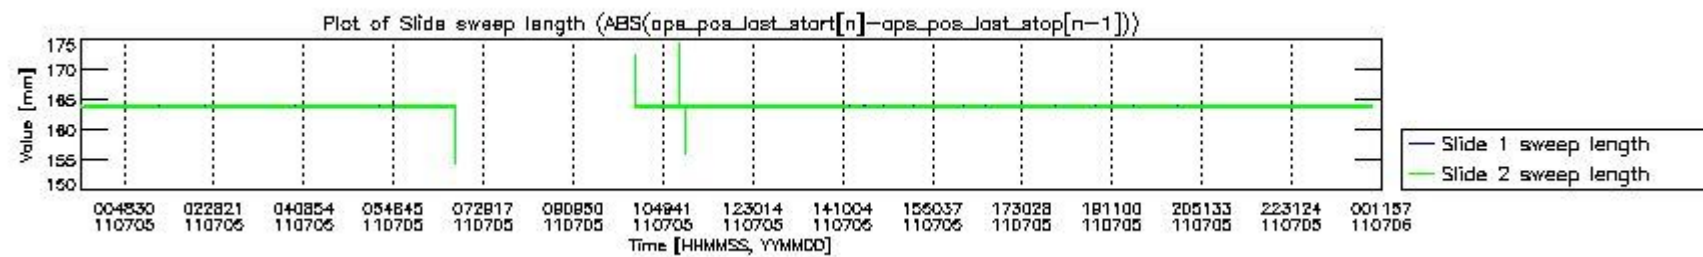

mipas_daily_report_level0_KSPT_L0_4504_N_20110705_7.PNG