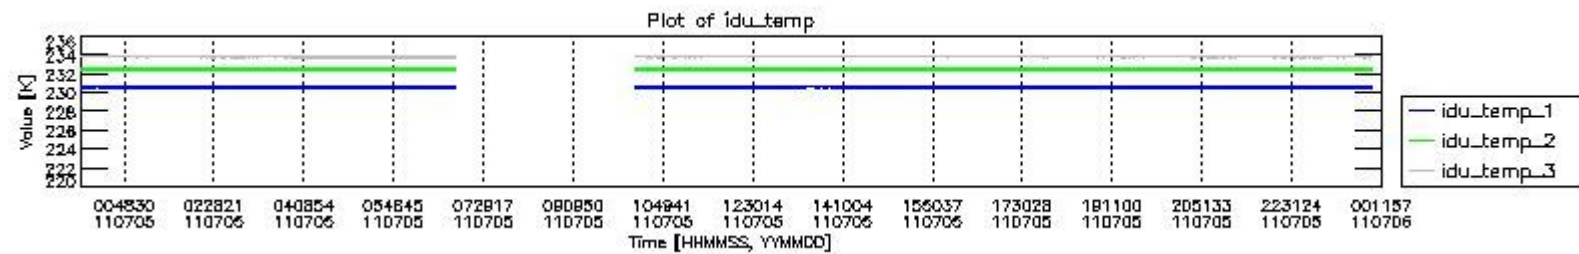

mipas_daily_report_level0_KSPT_L0_4504_N_20110705_2.PNG