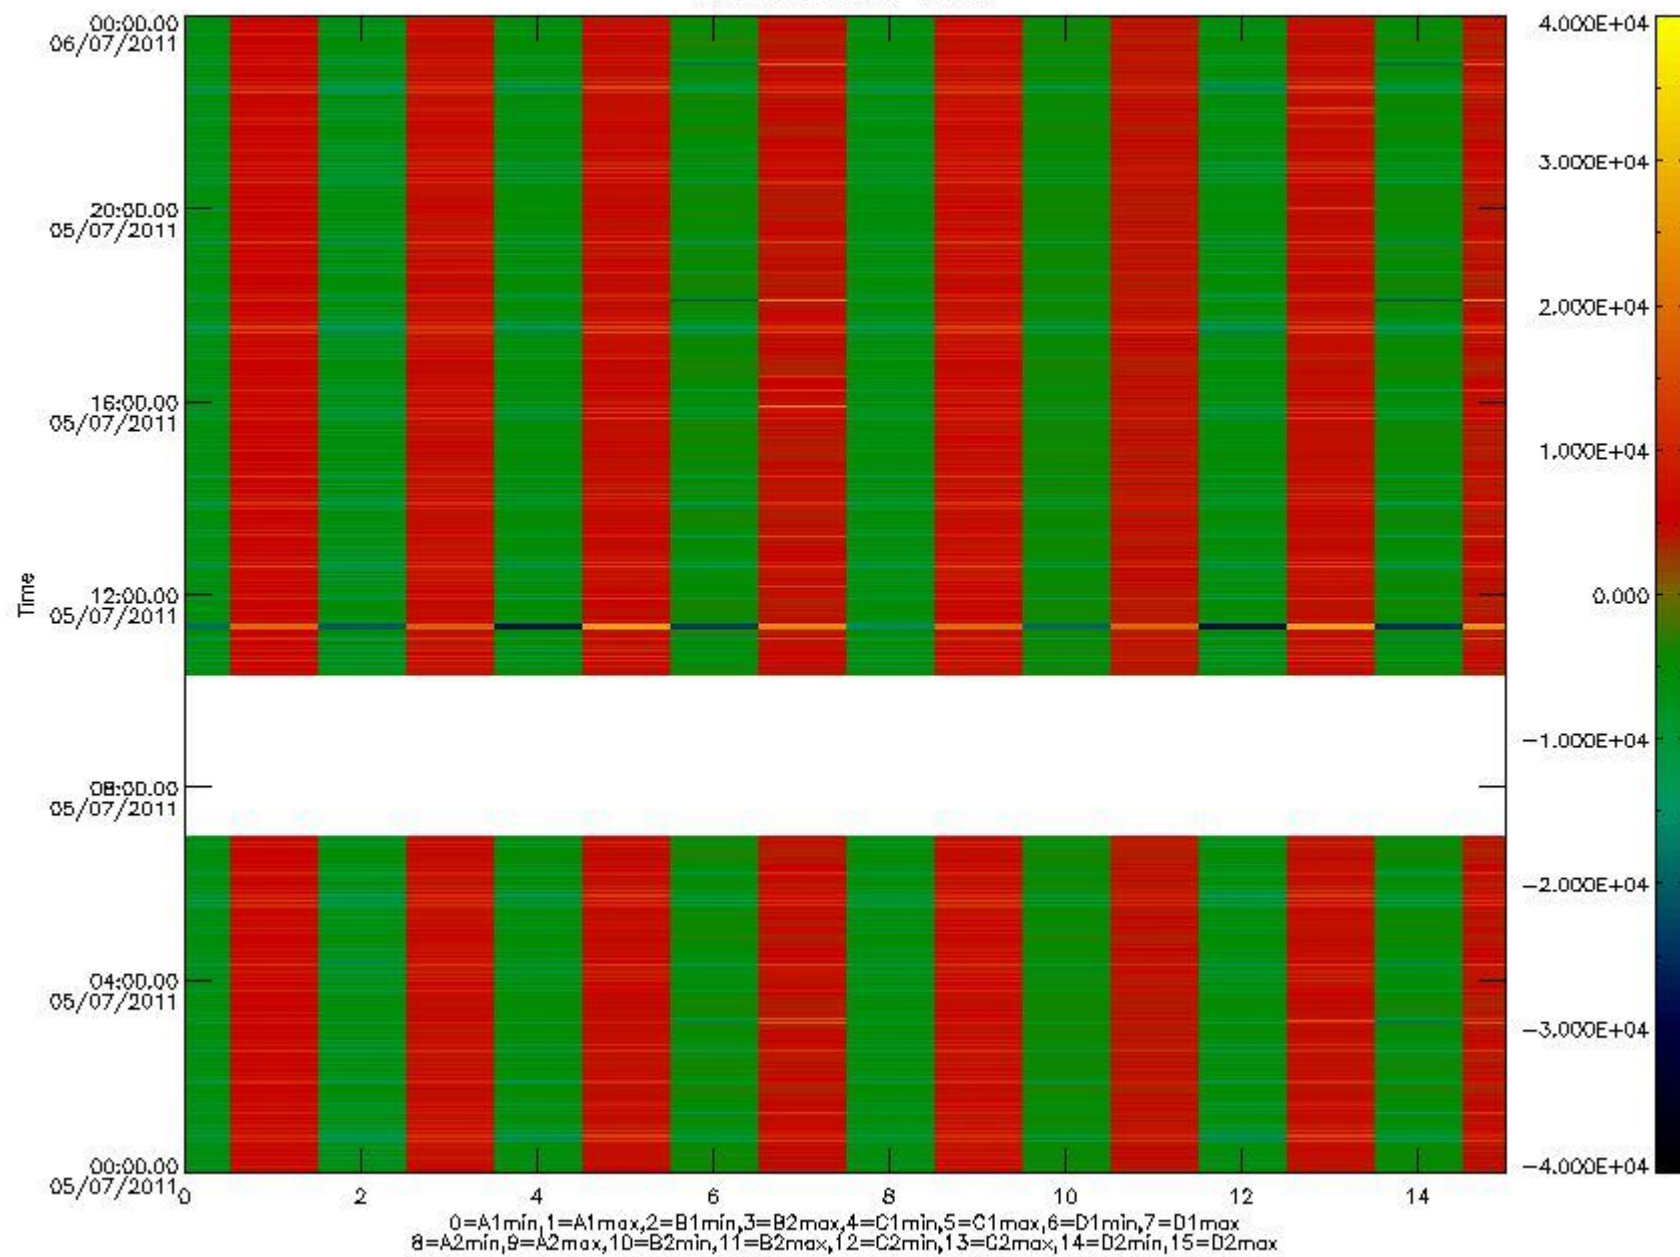

0.1.1 Report summary

The table below shows general characteristics of the data that are included into this report.

Item	Value
Report version	v1.6 08-11-2010
Time of report generation	10JUL2011 05:30:05
Data source version	KSPT_L0/4504-N
Processing scope for products	05JUL2011 00:00:00 to 06JUL2011 00:00:00
Start time of first product within scope	05JUL2011 00:05:29
Stop time of last product within scope	06JUL2011 01:08:56
Total number of level 0 products	15
Number of level 0 products with errors	0

0.2 Instrument Operational Performance Parameters

The following plots give an overview of various instrument parameters for this day. The instrument parameters are part of the auxiliary data field within the source packets of the MIP_NL__0P product. The auxiliary data is normally included twice per interferogram. Note that only the first packet is currently included in monitoring.

mipas_daily_report_level0_KSPT_L0_4504_N_20110705_8.PNG

mipas_daily_report_level0_KSPT_L0_4504_N_20110705_9.PNG

mipas_daily_report_level0_KSPT_L0_4504_N_20110705_10.PNG

The following table shows channel statistics for all channels for this day.

mipas_daily_report_level0_KSPT_L0_4504_N_20110705_11.PNG

0.3 ADF monitoring

The use of ADFs is shown in two ways:

1. By means of two tables that can be used to find the ADF used for a specific product.
2. By means of plots that show changes in ADF using colours.