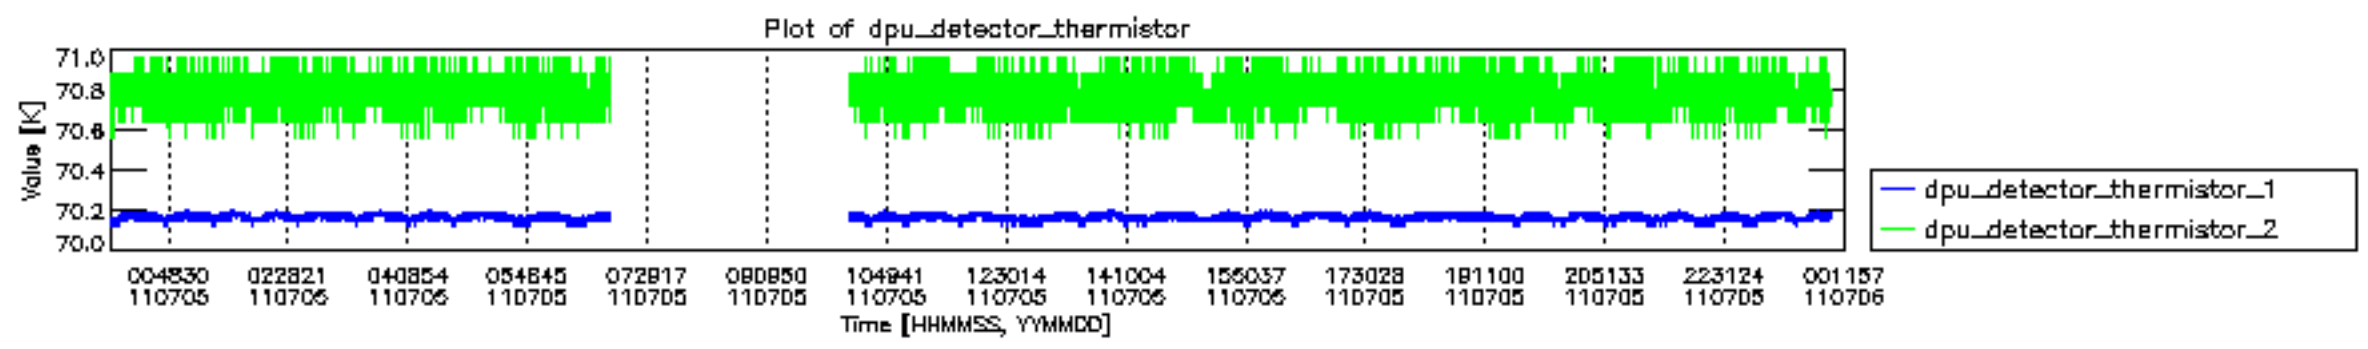

0.2 Instrument Operational Performance Parameters

The following plots give an overview of various instrument parameters for this day. The instrument parameters are part of the auxiliary data field within the source packets of the MIP_NL__0P product. The auxiliary data is normally included twice per interferogram. Note that only the first packet is currently included in monitoring.

mipas_daily_report_level0_KSPT_L0_4504_N_20110705_12.PNG

mipas_daily_report_level0_KSPT_L0_4504_N_20110705_13.PNG

MIPNLOP_MIPSOUPAC_aux_fields_igm_cal, channel statistics plot
 Colour indicates value.