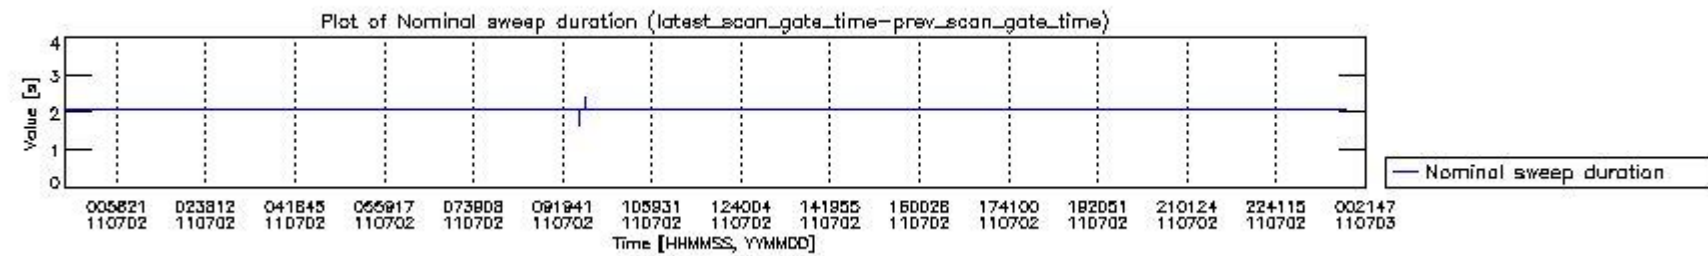

0.2 Instrument Operational Performance Parameters

The following plots give an overview of various instrument parameters for this day. The instrument parameters are part of the auxiliary data field within the source packets of the MIP_NL__0P product. The auxiliary data is normally included twice per interferogram. Note that only the first packet is currently included in monitoring.

mipas_daily_report_level0_KSPT_L0_4504_N_20110702_0.PNG

mipas_daily_report_level0_KSPT_L0_4504_N_20110702_1.PNG

mipas_daily_report_level0_KSPT_L0_4504_N_20110702_2.PNG

mipas_daily_report_level0_KSPT_L0_4504_N_20110702_3.PNG