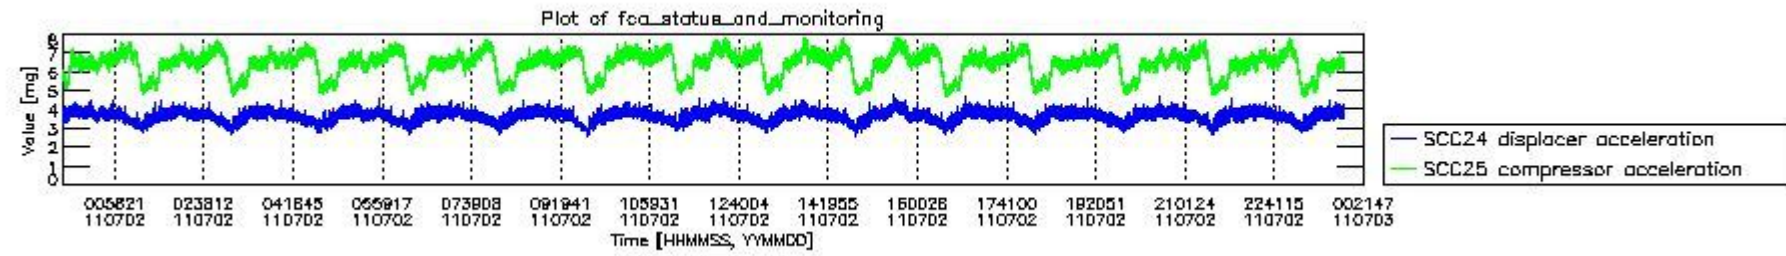

mipas_daily_report_level0_KSPT_L0_4504_N_20110702_10.PNG

The following table shows channel statistics for all channels for this day.

Channel	Min	Max	ADC
A1	-19025	20223	16bit
B1	-21973	18748	16bit
C1	-28230	28263	16bit
D1	-32768	32767	16bit
A2	-16400	20384	16bit
B2	-20340	19877	16bit
C2	-29318	29108	16bit
D2	-32768	32767	16bit