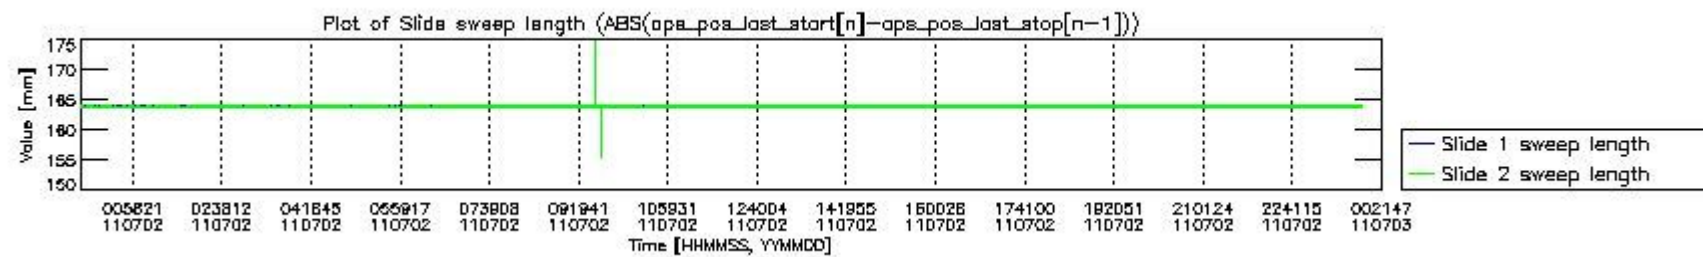

mipas_daily_report_level0_KSPT_L0_4504_N_20110702_7.PNG