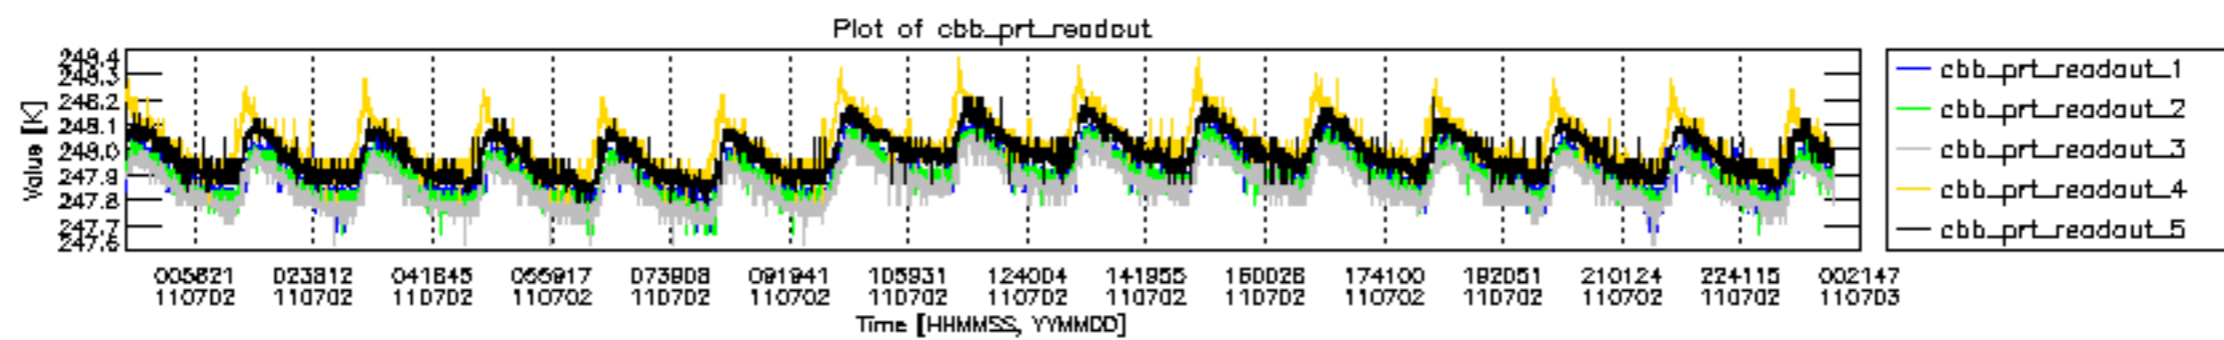

0.2 Instrument Operational Performance Parameters

The following plots give an overview of various instrument parameters for this day. The instrument parameters are part of the auxiliary data field within the source packets of the MIP_NL__0P product. The auxiliary data is normally included twice per interferogram. Note that only the first packet is currently included in monitoring.

mipas_daily_report_level0_KSPT_L0_4504_N_20110702_12.PNG

mipas_daily_report_level0_KSPT_L0_4504_N_20110702_13.PNG

MIPNLOP_MIPSOUPAC_aux_fields_igm_cal, channel statistics plot
 Colour indicates value.