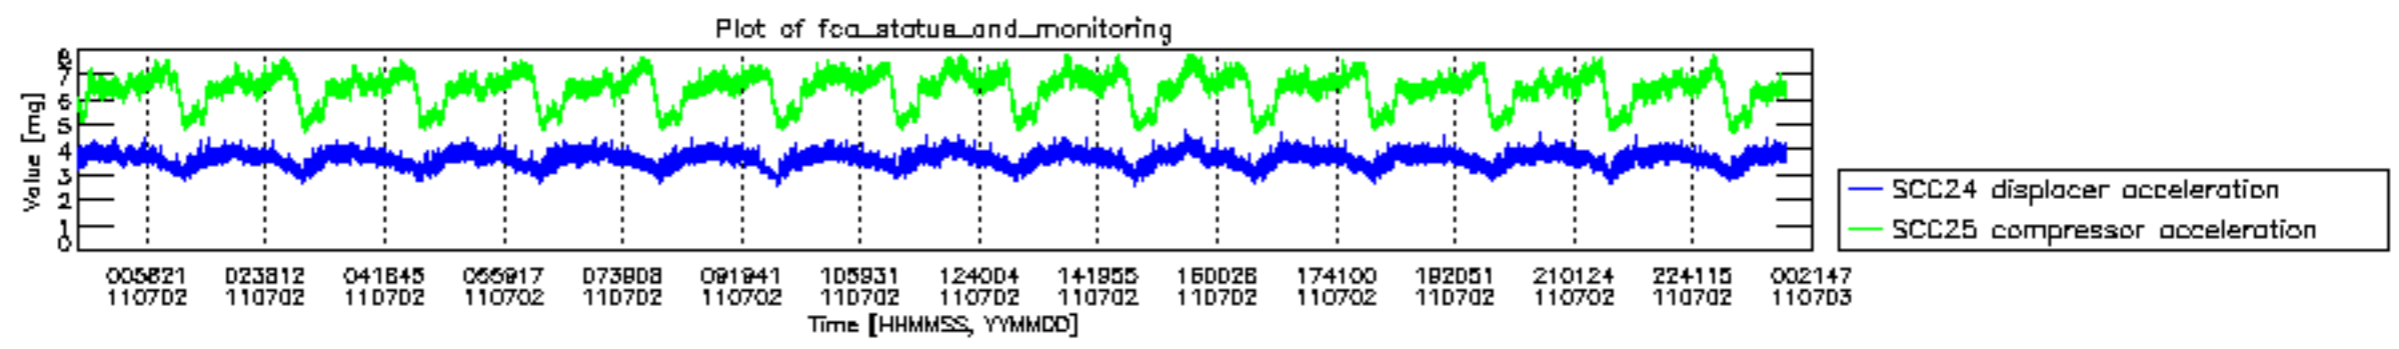

0.2 Instrument Operational Performance Parameters

The following plots give an overview of various instrument parameters for this day. The instrument parameters are part of the auxiliary data field within the source packets of the MIP_NL__0P product. The auxiliary data is normally included twice per interferogram. Note that only the first packet is currently included in monitoring.

mipas_daily_report_level0_KSPT_L0_4504_N_20110702_12.PNG

mipas_daily_report_level0_KSPT_L0_4504_N_20110702_13.PNG

MIPNLOP_MIPSOUPAC_aux_fields_igm_cal, channel statistics plot
 Colour indicates value.