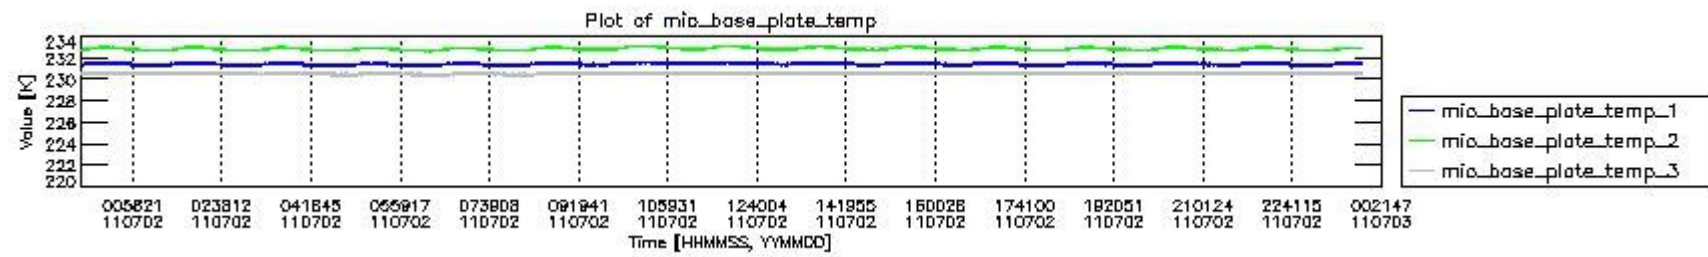

mipas_daily_report_level0_KSPT_L0_4504_N_20110702_1.PNG