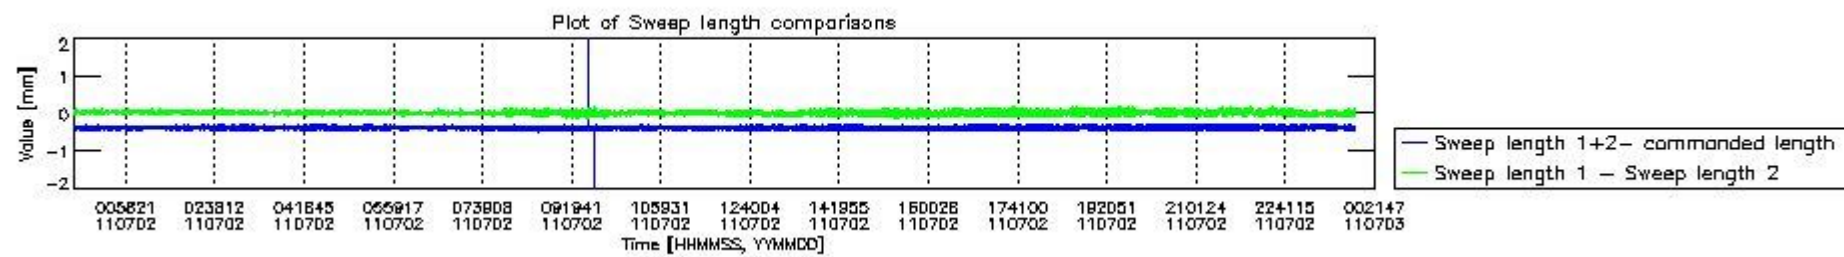

mipas_daily_report_level0_KSPT_L0_4504_N_20110702_8.PNG