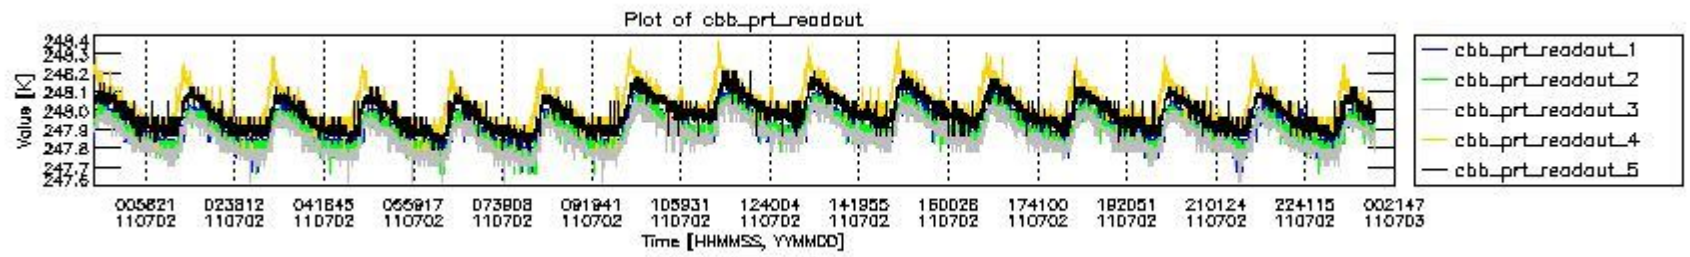

mipas_daily_report_level0_KSPT_L0_4504_N_20110702_9.PNG