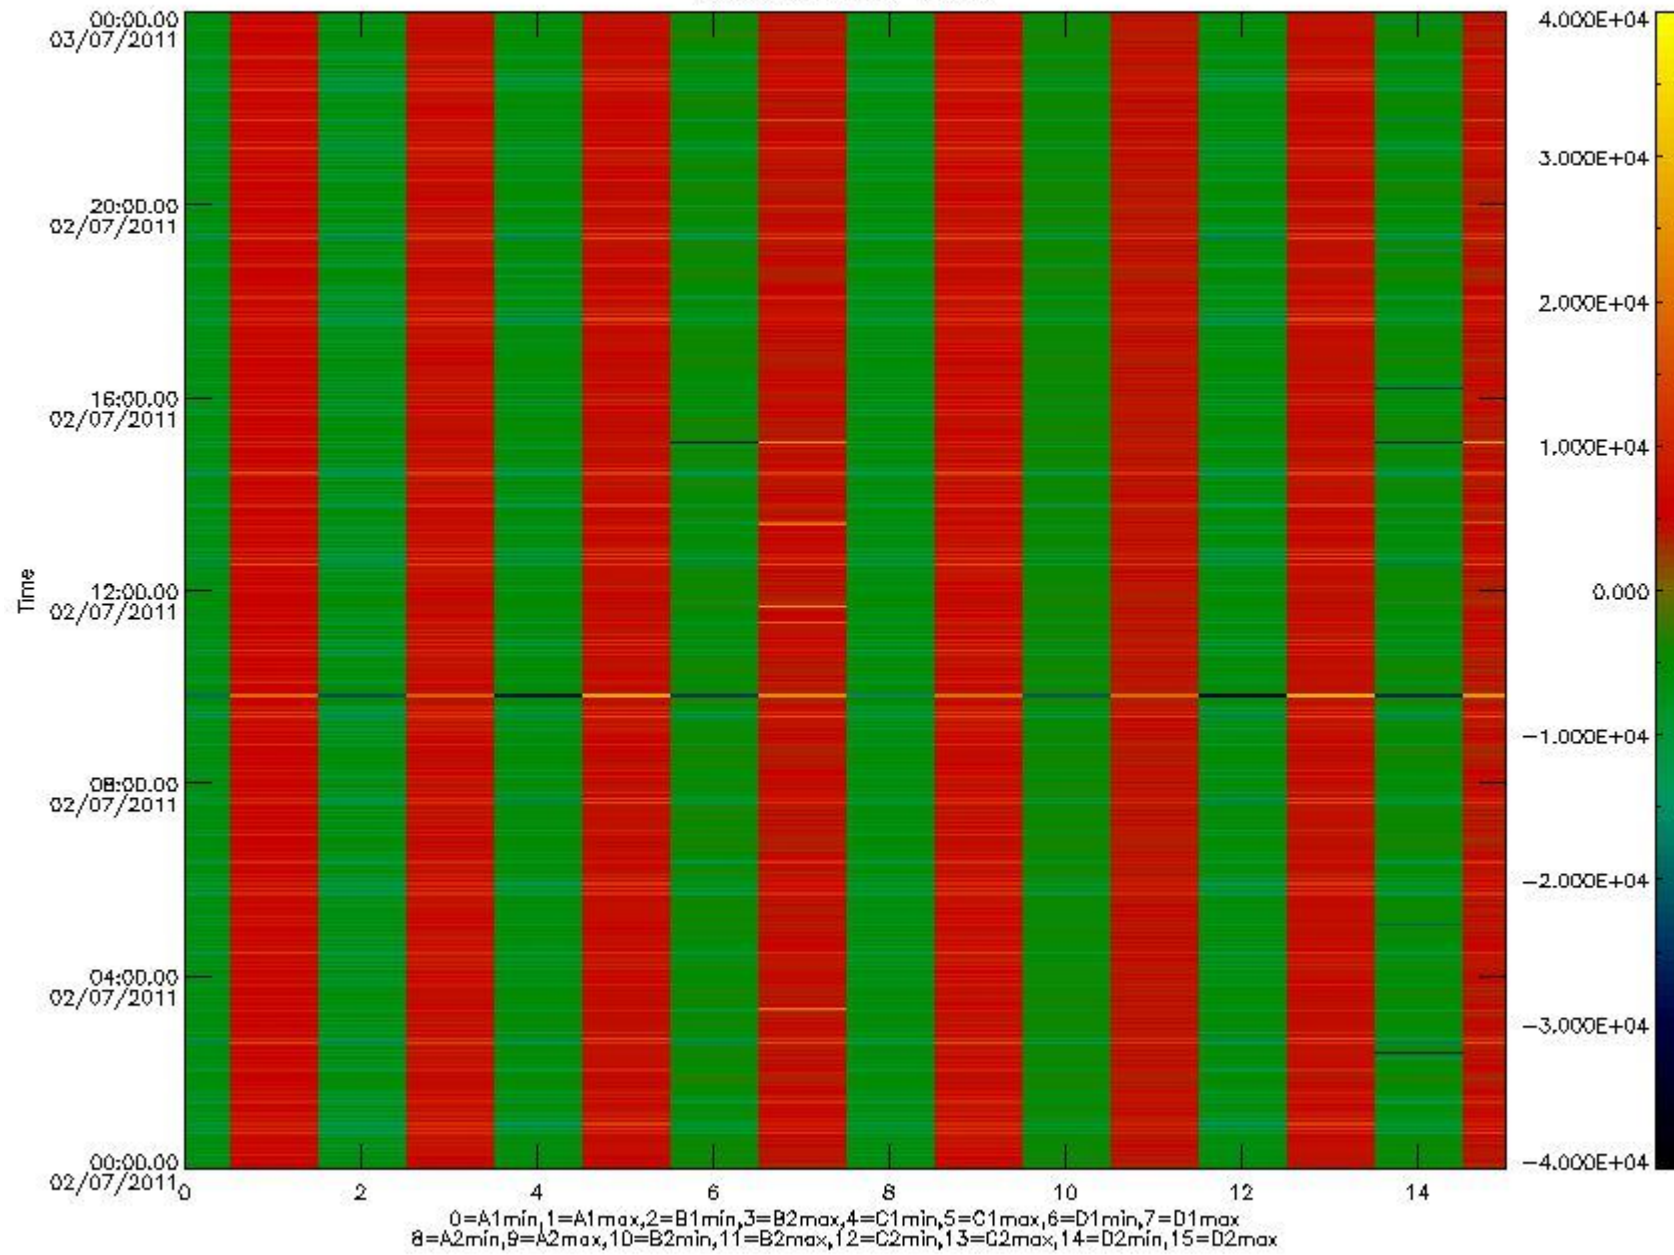

0.1.1 Report summary

The table below shows general characteristics of the data that are included into this report.

Item	Value
Report version	v1.6 08-11-2010
Time of report generation	07JUL2011 05:20:55
Data source version	KSPT_L0/4504-N
Processing scope for products	02JUL2011 00:00:00 to 03JUL2011 00:00:00
Start time of first product within scope	02JUL2011 00:15:07
Stop time of last product within scope	03JUL2011 01:18:47
Total number of level 0 products	16
Number of level 0 products with errors	0

0.2 Instrument Operational Performance Parameters

The following plots give an overview of various instrument parameters for this day. The instrument parameters are part of the auxiliary data field within the source packets of the MIP_NL__0P product. The auxiliary data is normally included twice per interferogram. Note that only the first packet is currently included in monitoring.

mipas_daily_report_level0_KSPT_L0_4504_N_20110702_8.PNG

mipas_daily_report_level0_KSPT_L0_4504_N_20110702_9.PNG

mipas_daily_report_level0_KSPT_L0_4504_N_20110702_10.PNG

The following table shows channel statistics for all channels for this day.

mipas_daily_report_level0_KSPT_L0_4504_N_20110702_11.PNG

0.3 ADF monitoring

The use of ADFs is shown in two ways:

1. By means of two tables that can be used to find the ADF used for a specific product.
2. By means of plots that show changes in ADF using colours.