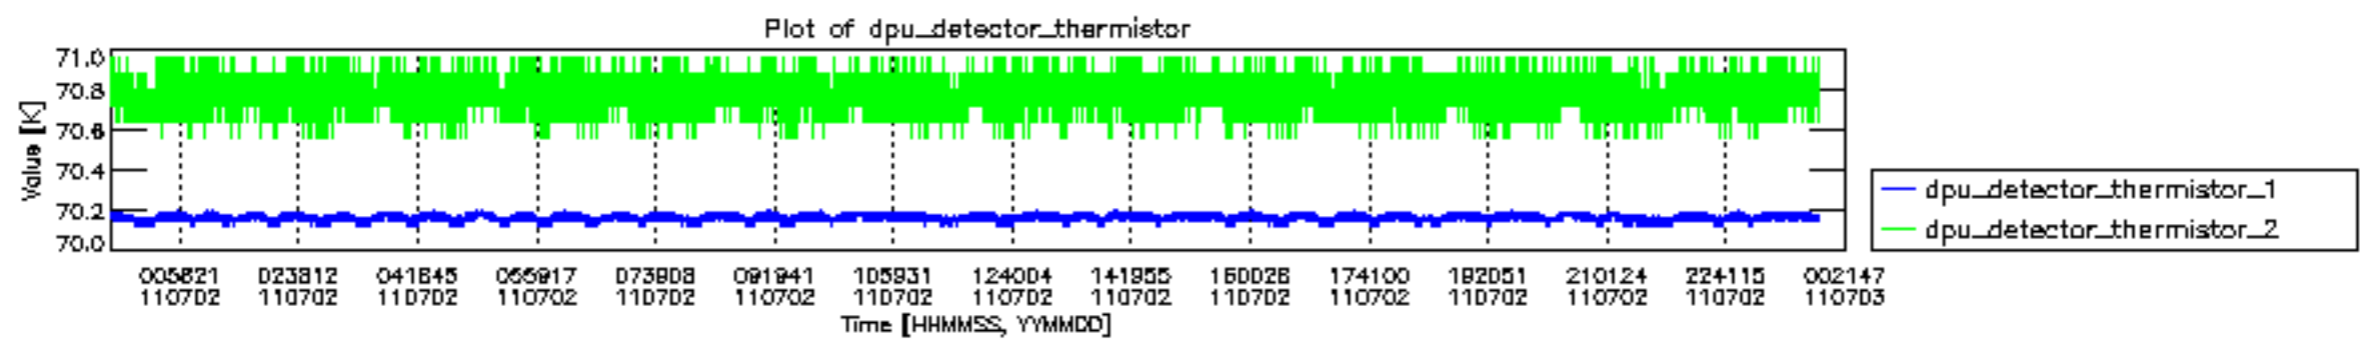

0.2 Instrument Operational Performance Parameters

The following plots give an overview of various instrument parameters for this day. The instrument parameters are part of the auxiliary data field within the source packets of the MIP_NL__0P product. The auxiliary data is normally included twice per interferogram. Note that only the first packet is currently included in monitoring.

mipas_daily_report_level0_KSPT_L0_4504_N_20110702_12.PNG

mipas_daily_report_level0_KSPT_L0_4504_N_20110702_13.PNG

MIPNLOP_MIPSOUPAC_aux_fields_igm_cal, channel statistics plot
 Colour indicates value.