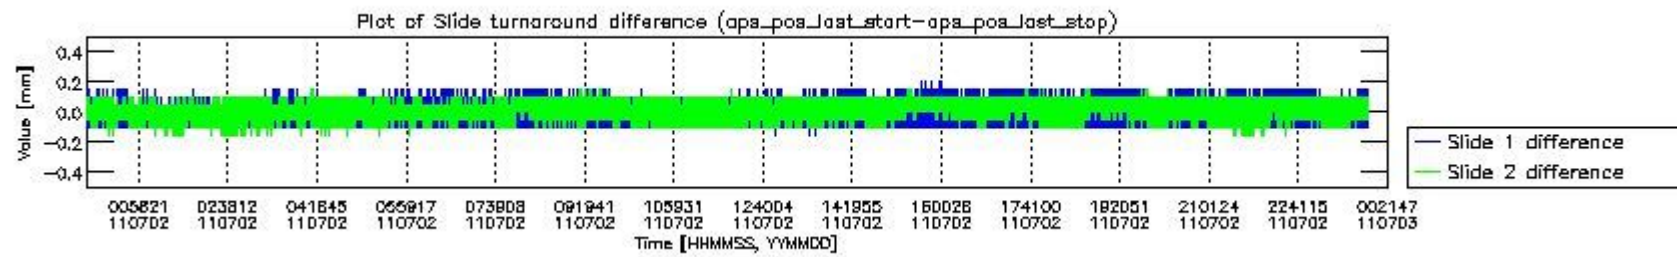

mipas_daily_report_level0_KSPT_L0_4504_N_20110702_5.PNG