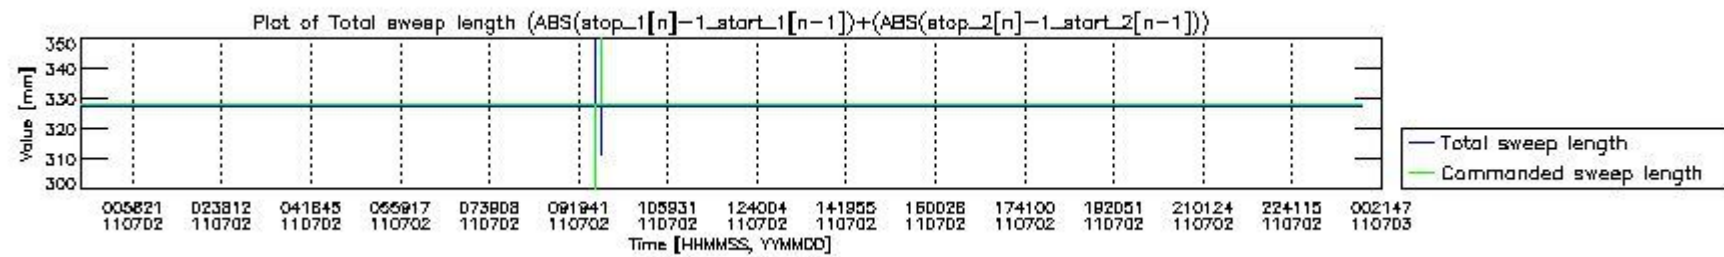

mipas_daily_report_level0_KSPT_L0_4504_N_20110702_6.PNG