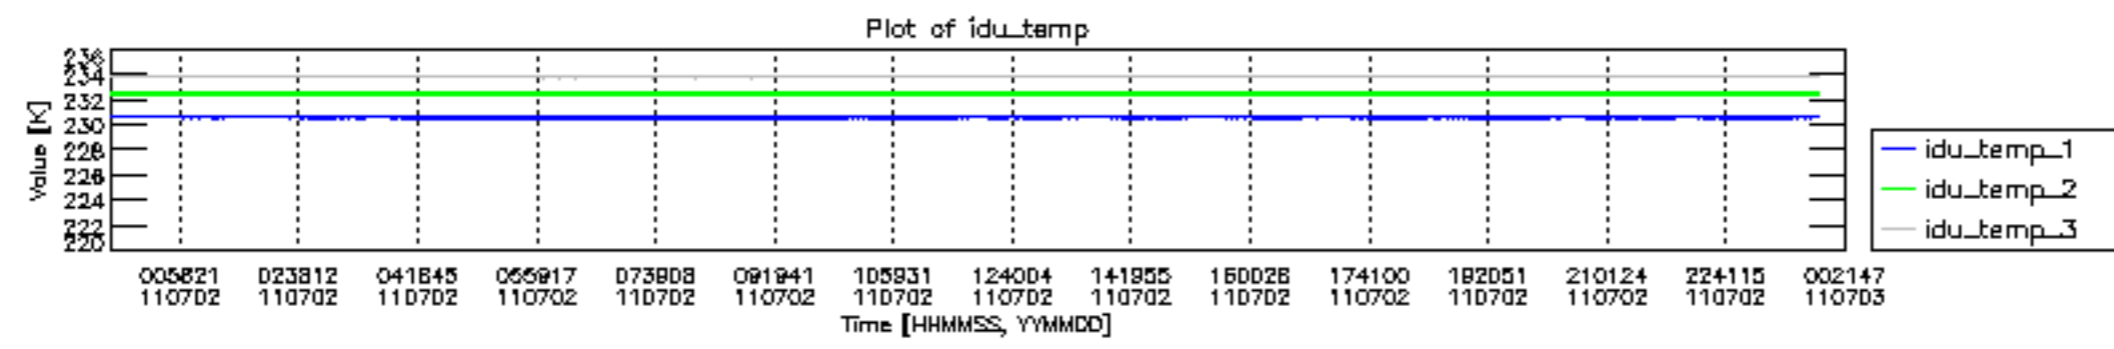

0.2 Instrument Operational Performance Parameters

The following plots give an overview of various instrument parameters for this day. The instrument parameters are part of the auxiliary data field within the source packets of the MIP_NL__0P product. The auxiliary data is normally included twice per interferogram. Note that only the first packet is currently included in monitoring.

Number	Product name	#CN0	#FPO
--------	--------------	------	------

0	MIP_NL__0PNPDE20110702_001507_000059143104_00102_48823_9151.N1	0	1
1	MIP_NL__0PNPDE20110702_015243_000044163104_00103_48824_9152.N1	0	1
2	MIP_NL__0PNPDE20110702_030548_000061883104_00104_48825_9153.N1	0	1
3	MIP_NL__0PNPDE20110702_044822_000059913104_00105_48826_9154.N1	0	1
4	MIP_NL__0PNPDK20110702_062738_000040993104_00106_48827_5644.N1	0	1
5	MIP_NL__0PNPDK20110702_073523_000061483104_00107_48828_5645.N1	0	1
6	MIP_NL__0PNPDK20110702_091710_000059513104_00108_48829_5646.N1	0	1
7	MIP_NL__0PNPDK20110702_105539_000060423104_00109_48830_5647.N1	0	2
8	MIP_NL__0PNPDK20110702_123537_000059023104_00110_48831_5648.N1	0	2
9	MIP_NL__0PNPDK20110702_141325_000059223104_00111_48832_5649.N1	0	2
10	MIP_NL__0PNPDK20110702_155126_000058223104_00112_48833_5650.N1	0	2
11	MIP_NL__0PNPDK20110702_172736_000059043104_00113_48834_5651.N1	0	2
12	MIP_NL__0PNPDK20110702_190501_000061363104_00114_48835_5652.N1	0	2
13	MIP_NL__0PNPDE20110702_204620_000042763104_00115_48836_9155.N1	0	2
14	MIP_NL__0PNPDE20110702_215638_000061233104_00115_48836_9156.N1	0	2
15	MIP_NL__0PNPDE20110702_233742_000060643104_00116_48837_9157.N1	0	2

mipas_daily_report_level0_KSPT_L0_4504_N_20110702_12.PNG

mipas_daily_report_level0_KSPT_L0_4504_N_20110702_13.PNG

MIPNLOP_MIPSOUPAC_aux_fields_igm_cal, channel statistics plot
 Colour indicates value.