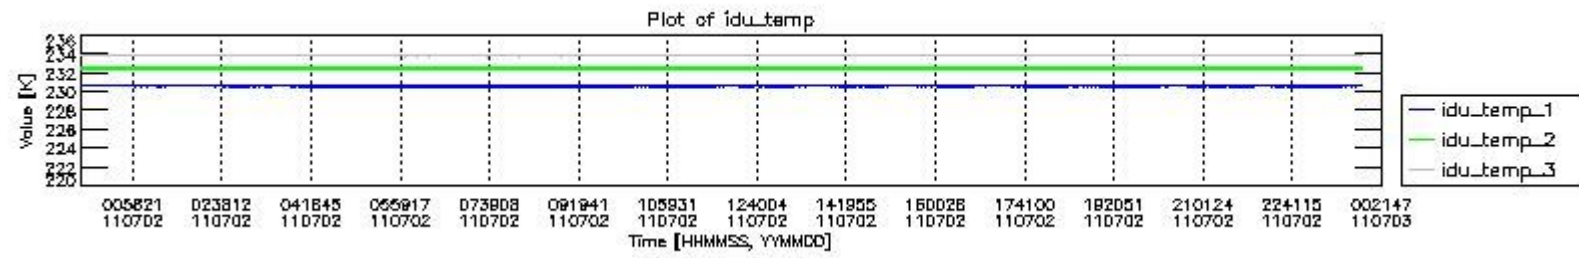

mipas_daily_report_level0_KSPT_L0_4504_N_20110702_2.PNG