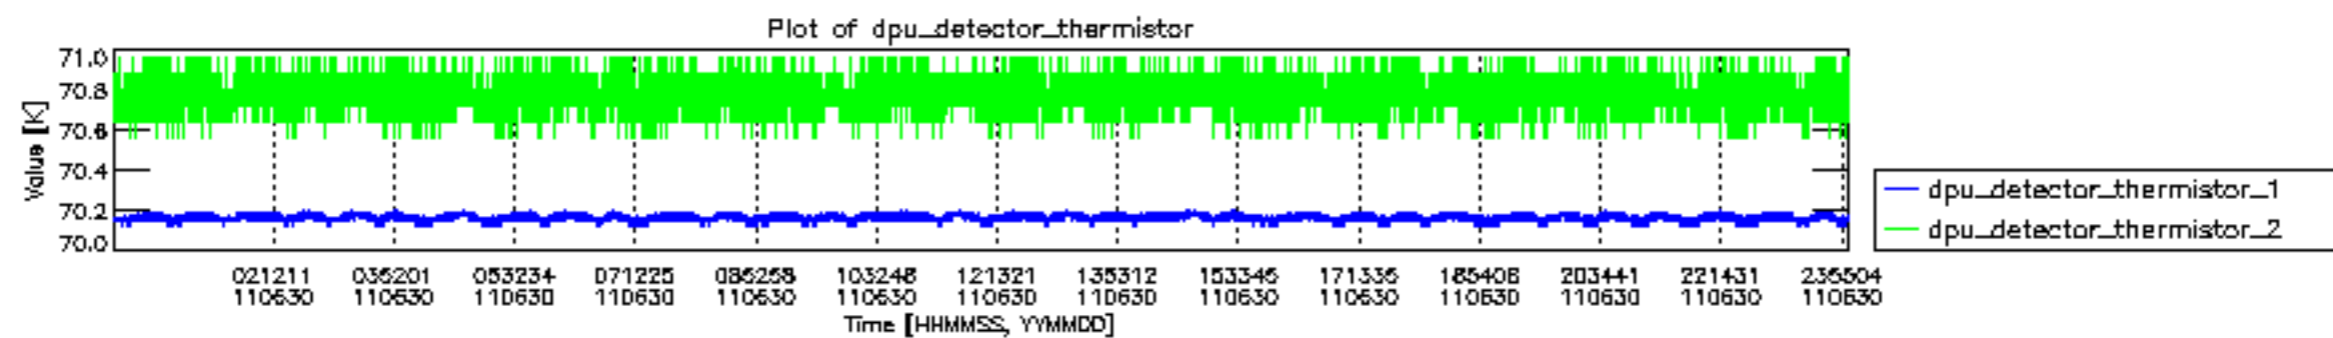

0.2 Instrument Operational Performance Parameters

The following plots give an overview of various instrument parameters for this day. The instrument parameters are part of the auxiliary data field within the source packets of the MIP_NL__0P product. The auxiliary data is normally included twice per interferogram. Note that only the first packet is currently included in monitoring.

mipas_daily_report_level0_KSPT_L0_4504_N_20110630_12.PNG

mipas_daily_report_level0_KSPT_L0_4504_N_20110630_13.PNG

MIPNLOP_MIPSOUPAC_aux_fields_igm_cal, channel statistics plot
 Colour indicates value.