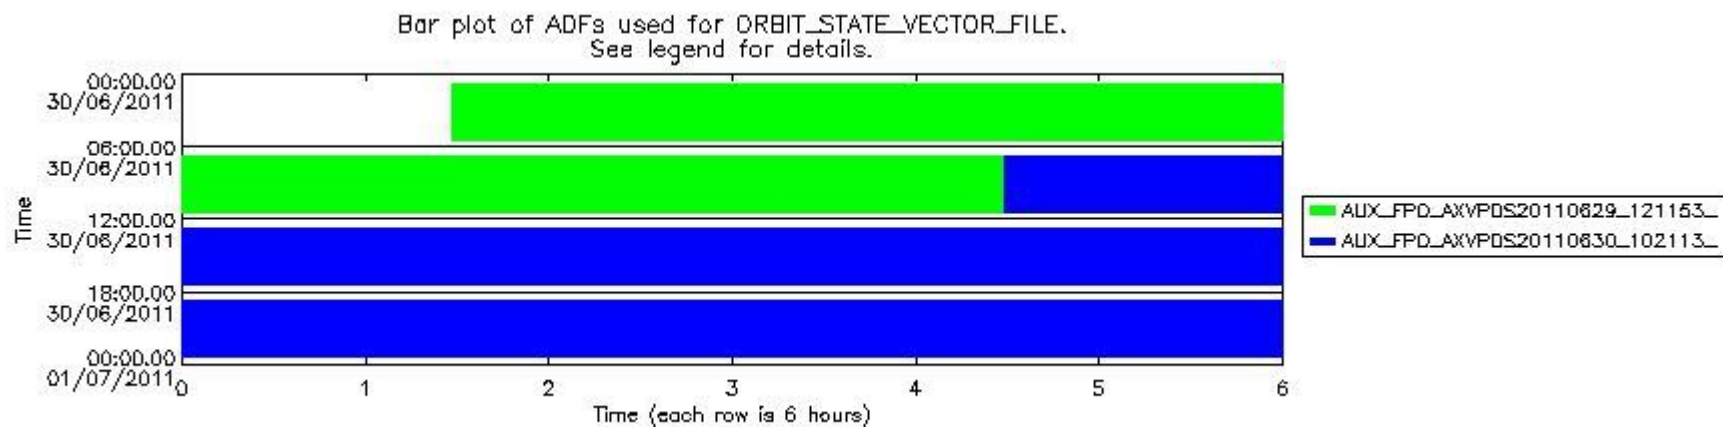

mipas_daily_report_level0_KSPT_L0_4504_N_20110630_13.PNG