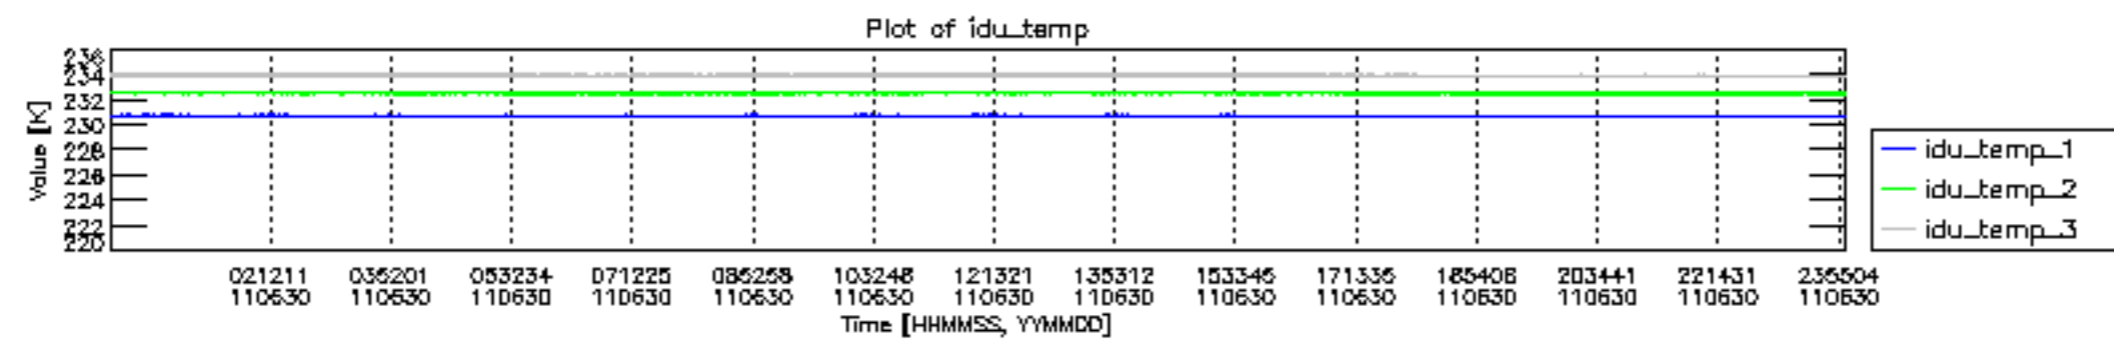

0.2 Instrument Operational Performance Parameters

The following plots give an overview of various instrument parameters for this day. The instrument parameters are part of the auxiliary data field within the source packets of the MIP_NL__0P product. The auxiliary data is normally included twice per interferogram. Note that only the first packet is currently included in monitoring.

mipas_daily_report_level0_KSPT_L0_4504_N_20110630_12.PNG

mipas_daily_report_level0_KSPT_L0_4504_N_20110630_13.PNG

MIPNLOP_MIPSOUPAC_aux_fields_igm_cal, channel statistics plot
 Colour indicates value.