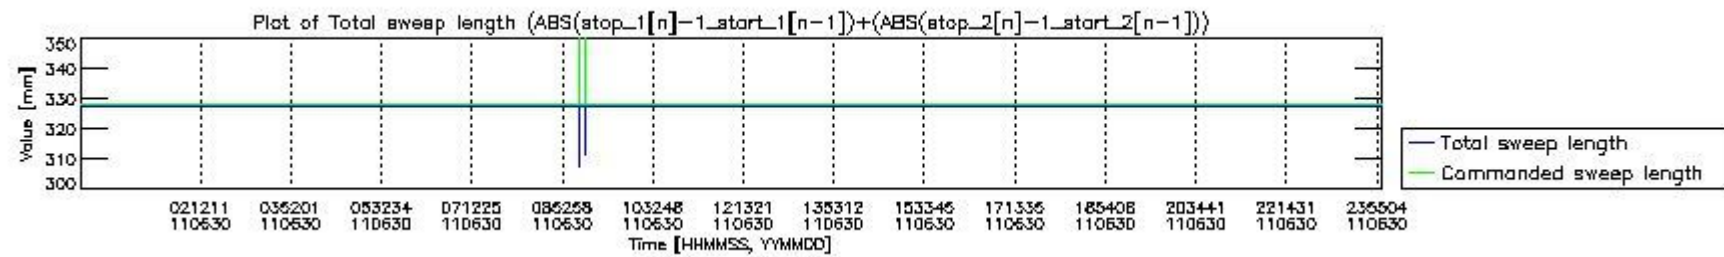

mipas_daily_report_level0_KSPT_L0_4504_N_20110630_6.PNG