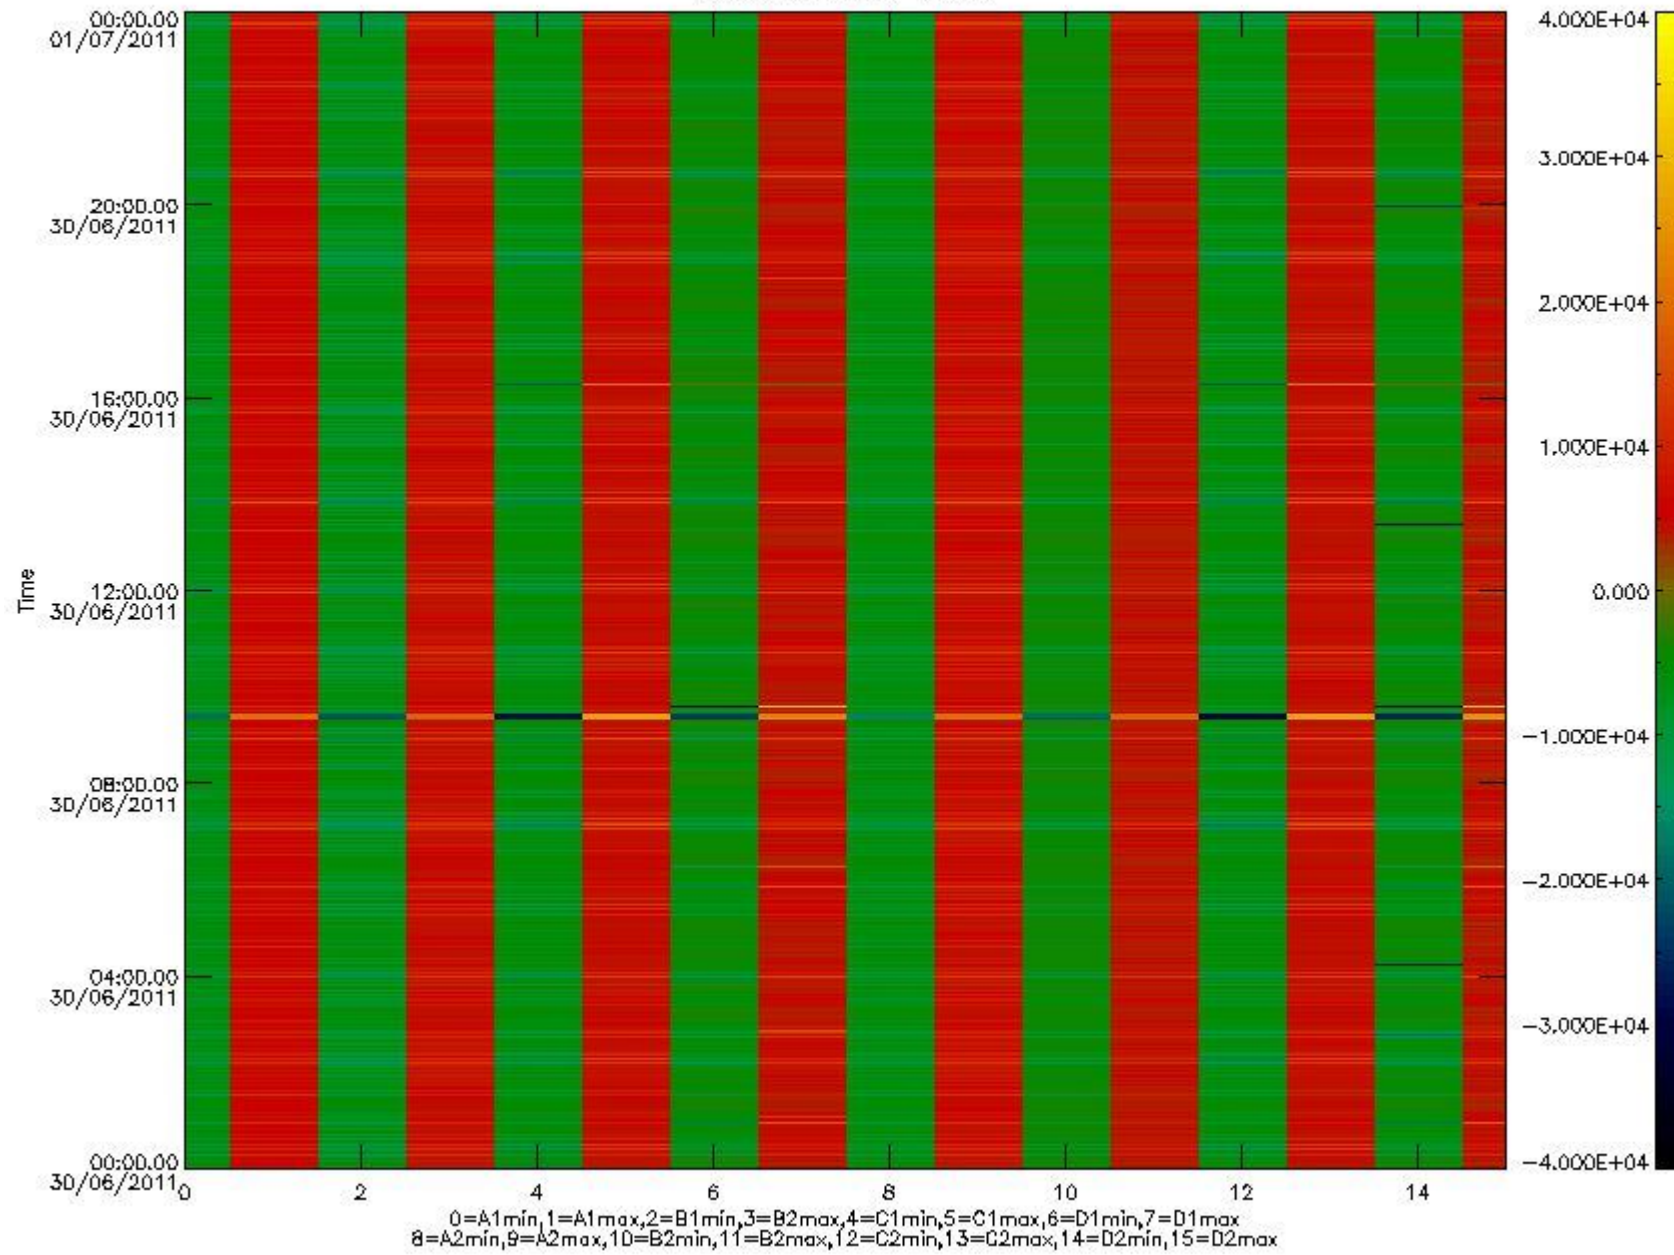

MIPNLOP_MIPSOUPAC_aux_fields_igm_cal, channel statistics plot
Colour indicates value.

mipas_daily_report_level0_KSPT_L0_4504_N_20110630_11.PNG

0.3 ADF monitoring

The use of ADFs is shown in two ways:

1. By means of two tables that can be used to find the ADF used for a specific product.
2. By means of plots that show changes in ADF using colours.

Number	ADF
0	AUX_CN0_AXVPDS20020123_121901_20020101_000000_20200101_000000
1	AUX_FPO_AXVPDS20110629_121153_20110628_193538_20110708_200911
2	AUX_FPO_AXVPDS20110630_102113_20110629_185854_20110709_211241

Number	Product name	#CN0	#FPO