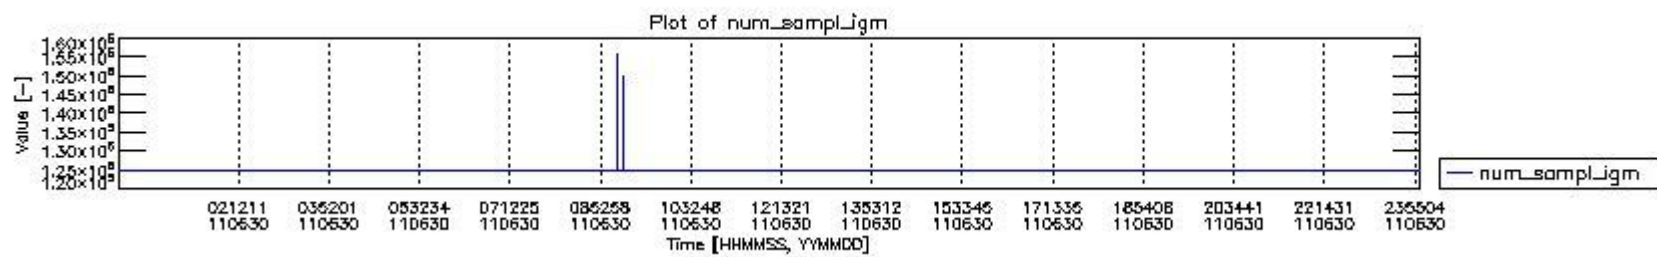

147291	1	0.0024067968
149650	1	0.0024067968
150413	1	0.0024067968
155894	1	0.0024067968

mipas_daily_report_level0_KSPT_L0_4504_N_20110630_0.PNG