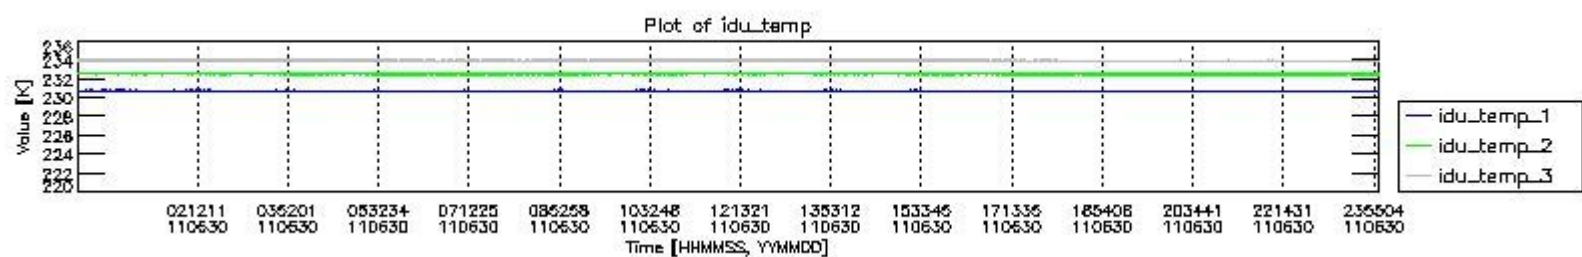

mipas_daily_report_level0_KSPT_L0_4504_N_20110630_2.PNG