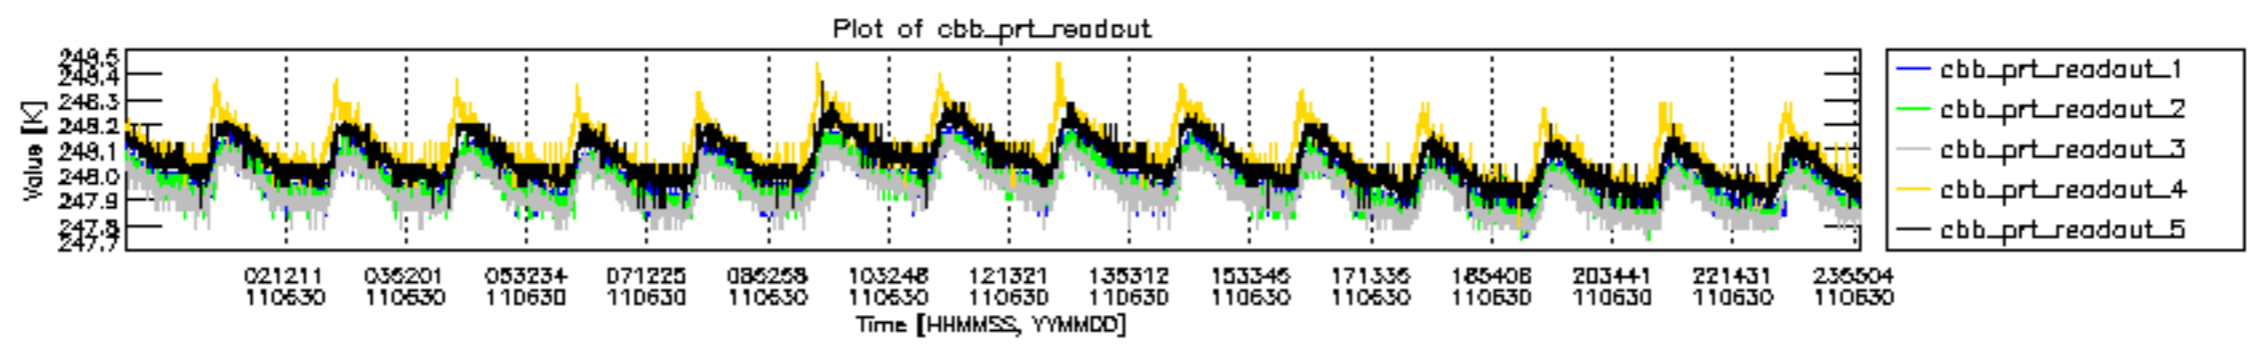

0.2 Instrument Operational Performance Parameters

The following plots give an overview of various instrument parameters for this day. The instrument parameters are part of the auxiliary data field within the source packets of the MIP_NL__0P product. The auxiliary data is normally included twice per interferogram. Note that only the first packet is currently included in monitoring.

mipas_daily_report_level0_KSPT_L0_4504_N_20110630_12.PNG

mipas_daily_report_level0_KSPT_L0_4504_N_20110630_13.PNG

MIPNLOP_MIPSOUPAC_aux_fields_igm_cal, channel statistics plot
 Colour indicates value.