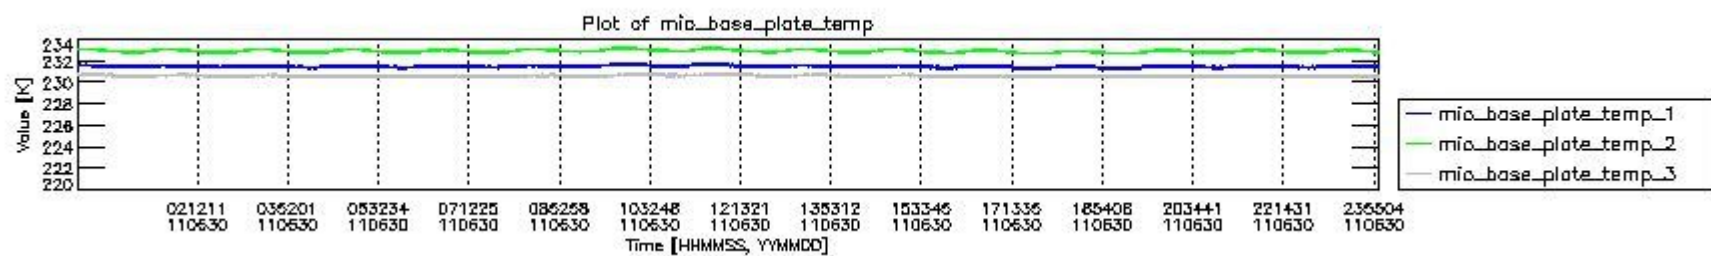

mipas_daily_report_level0_KSPT_L0_4504_N_20110630_1.PNG