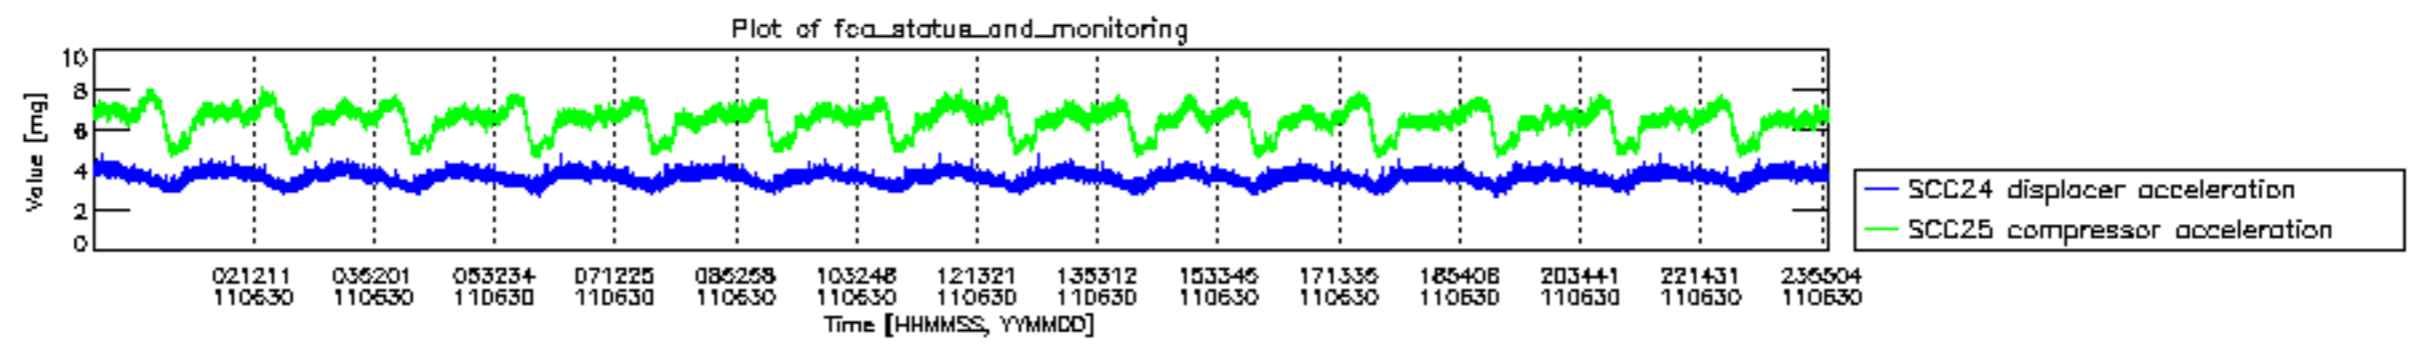

0.2 Instrument Operational Performance Parameters

The following plots give an overview of various instrument parameters for this day. The instrument parameters are part of the auxiliary data field within the source packets of the MIP_NL__0P product. The auxiliary data is normally included twice per interferogram. Note that only the first packet is currently included in monitoring.

mipas_daily_report_level0_KSPT_L0_4504_N_20110630_12.PNG

mipas_daily_report_level0_KSPT_L0_4504_N_20110630_13.PNG

MIPNLOP_MIPSOUPAC_aux_fields_igm_cal, channel statistics plot
 Colour indicates value.