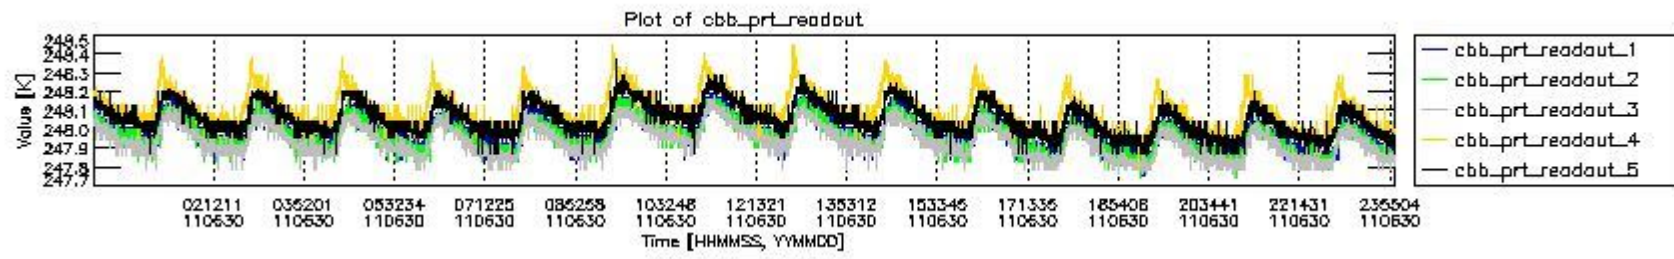

mipas_daily_report_level0_KSPT_L0_4504_N_20110630_9.PNG