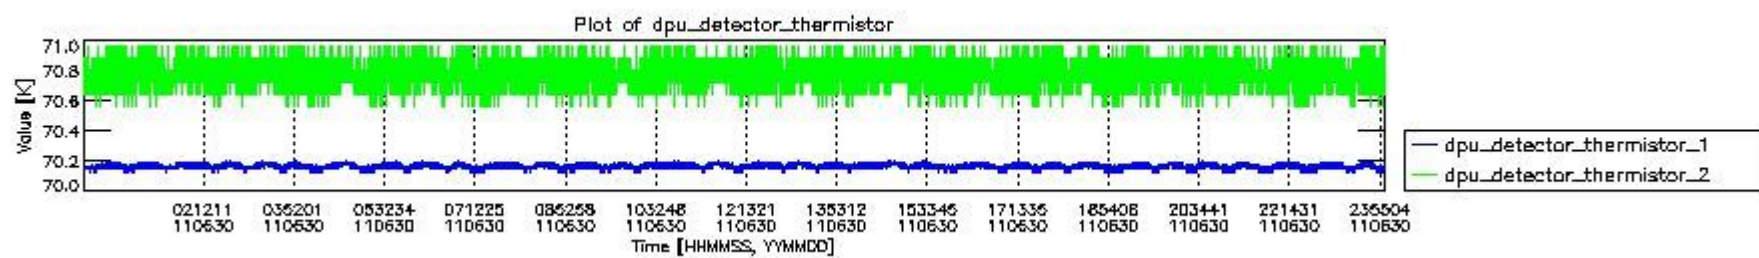

mipas_daily_report_level0_KSPT_L0_4504_N_20110630_3.PNG