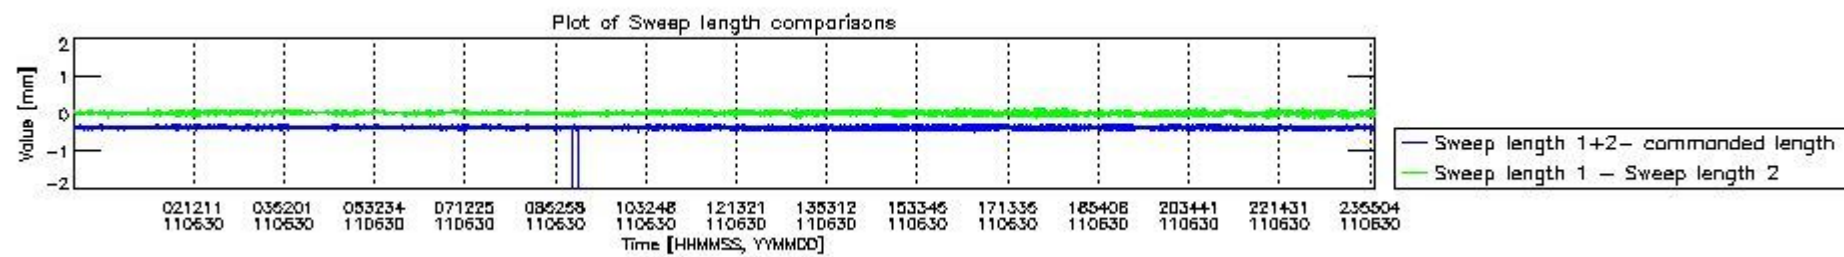

mipas_daily_report_level0_KSPT_L0_4504_N_20110630_8.PNG