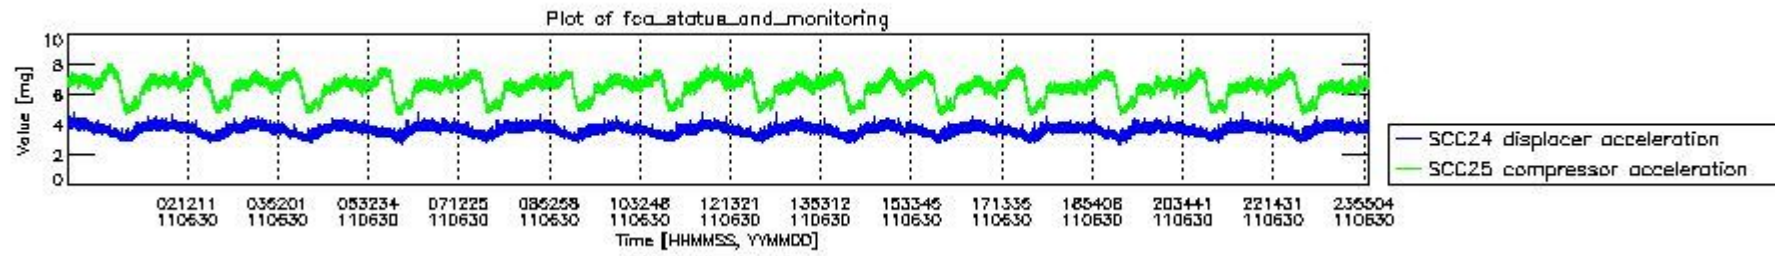

mipas_daily_report_level0_KSPT_L0_4504_N_20110630_10.PNG

The following table shows channel statistics for all channels for this day.

Channel	Min	Max	ADC
A1	-19061	20279	16bit
B1	-22034	18789	16bit
C1	-32768	28348	16bit
D1	-32768	32767	16bit
A2	-16433	20430	16bit
B2	-20422	19944	16bit
C2	-29513	29162	16bit
D2	-32768	32767	16bit