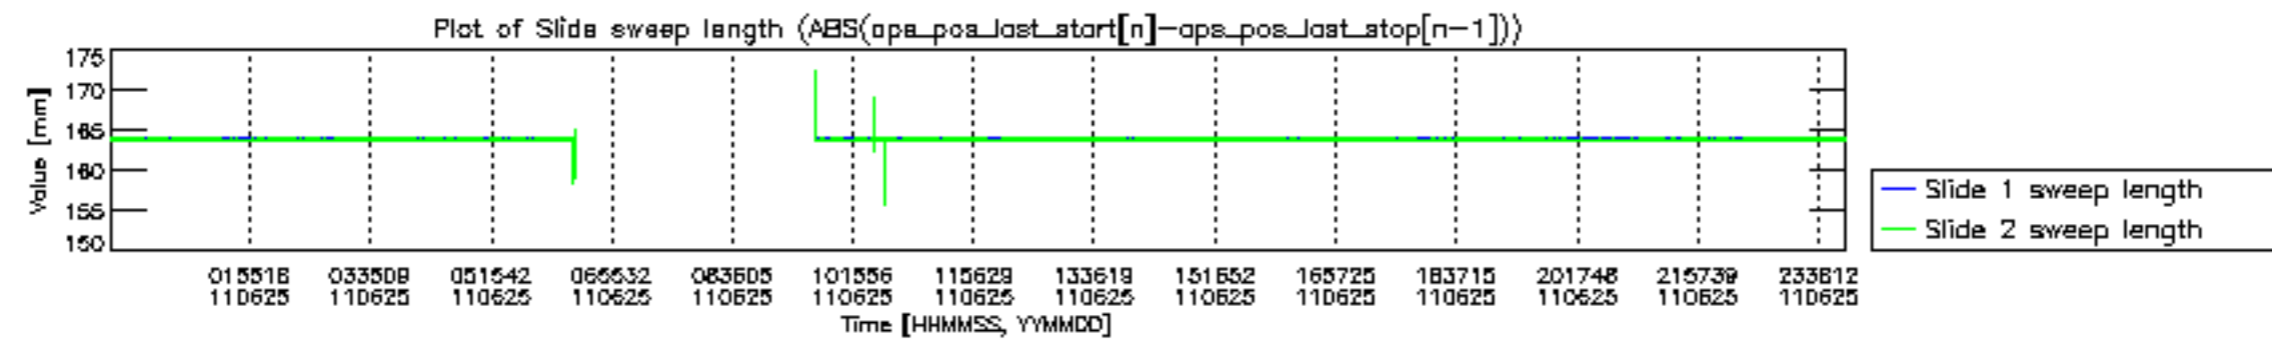

mipas\_daily\_report\_level0\_KSPT\_L0\_4504\_N\_20110625\_12.PNG

mipas\_daily\_report\_level0\_KSPT\_L0\_4504\_N\_20110625\_13.PNG

MIPNLOP\_MIPSOUPAC\_aux\_fields\_igm\_cal, channel statistics plot  
 Colour indicates value.