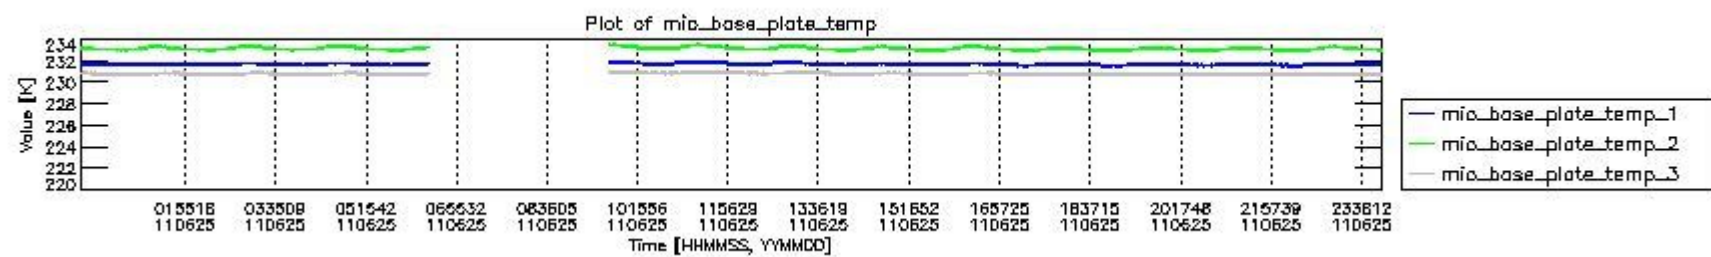

mipas_daily_report_level0_KSPT_L0_4504_N_20110625_1.PNG