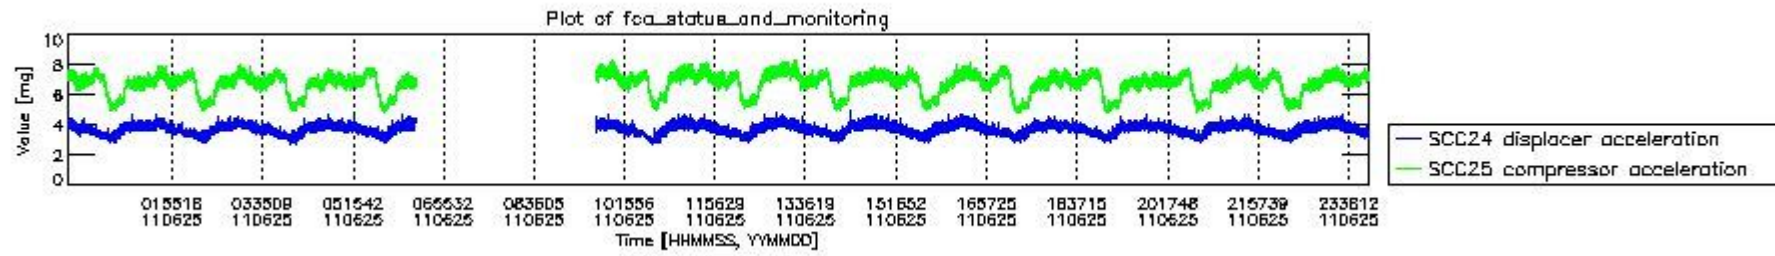

mipas_daily_report_level0_KSPT_L0_4504_N_20110625_10.PNG

The following table shows channel statistics for all channels for this day.

Channel	Min	Max	ADC
A1	-32768	32767	16bit
B1	-32768	32767	16bit
C1	-28290	28334	16bit
D1	-32768	32767	16bit
A2	-32768	28523	16bit
B2	-32768	32767	16bit
C2	-29416	29144	16bit
D2	-32768	32767	16bit