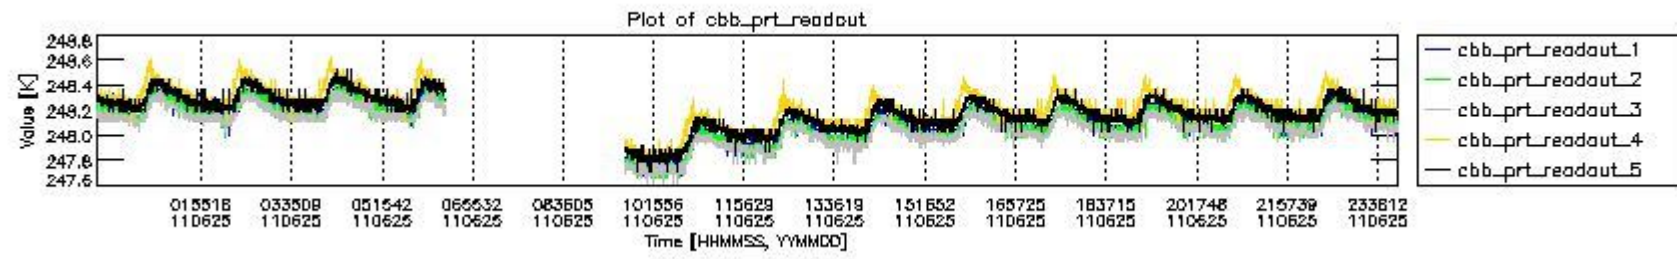

mipas_daily_report_level0_KSPT_L0_4504_N_20110625_9.PNG