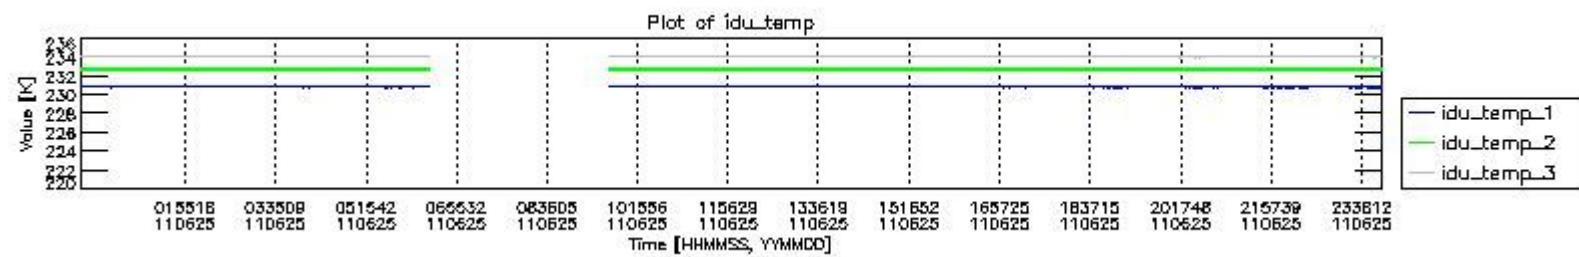

mipas_daily_report_level0_KSPT_L0_4504_N_20110625_2.PNG