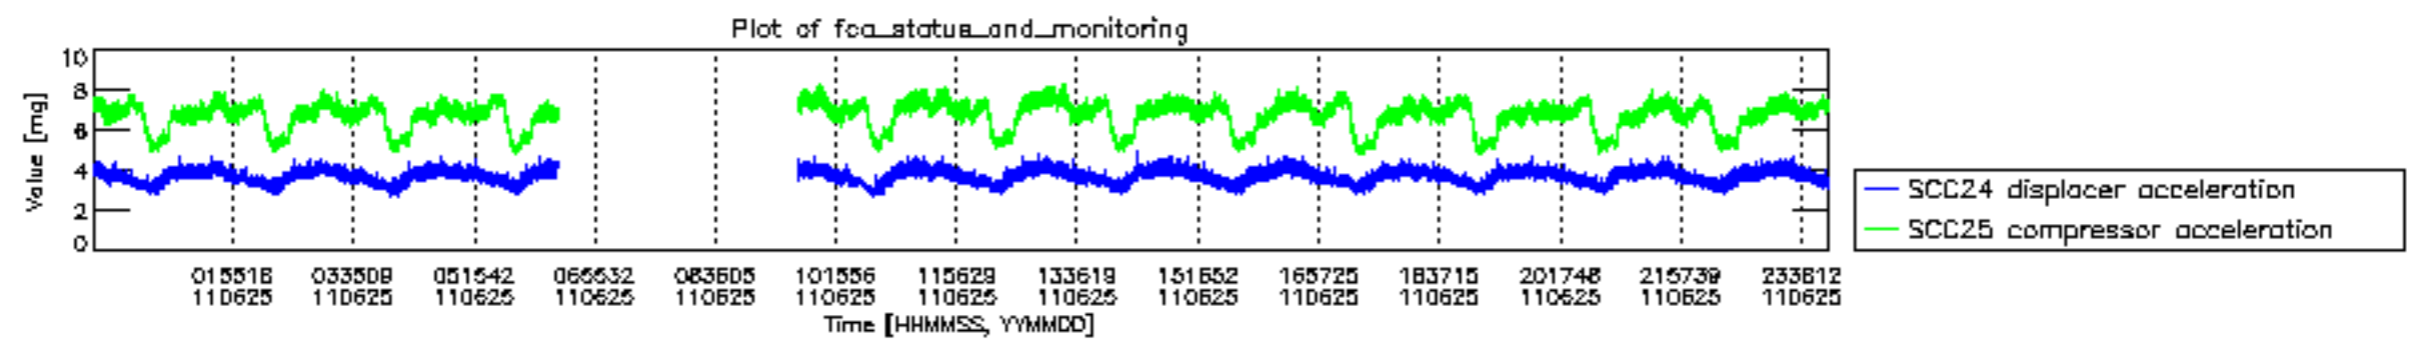

mipas\_daily\_report\_level0\_KSPT\_L0\_4504\_N\_20110625\_12.PNG

mipas\_daily\_report\_level0\_KSPT\_L0\_4504\_N\_20110625\_13.PNG

MIPNLOP\_MIPSOUPAC\_aux\_fields\_igm\_cal, channel statistics plot  
 Colour indicates value.