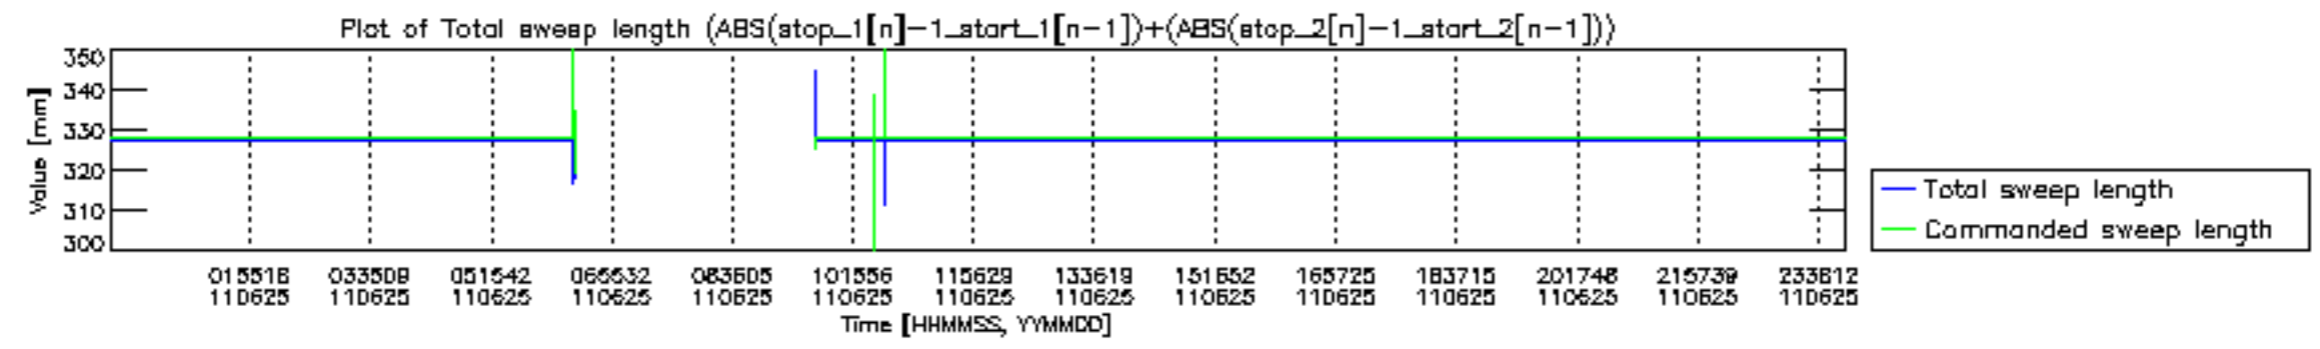

mipas\_daily\_report\_level0\_KSPT\_L0\_4504\_N\_20110625\_12.PNG

mipas\_daily\_report\_level0\_KSPT\_L0\_4504\_N\_20110625\_13.PNG

MIPNLOP\_MIPSOUPAC\_aux\_fields\_igm\_cal, channel statistics plot  
 Colour indicates value.