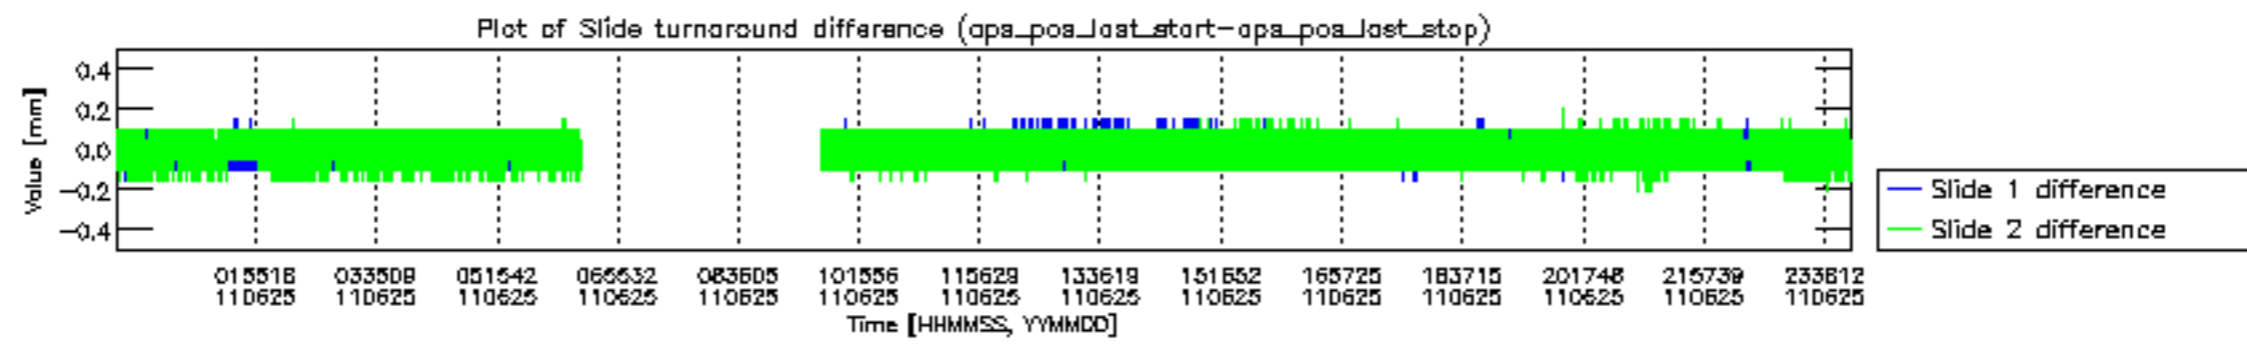

mipas\_daily\_report\_level0\_KSPT\_L0\_4504\_N\_20110625\_12.PNG

mipas\_daily\_report\_level0\_KSPT\_L0\_4504\_N\_20110625\_13.PNG

MIPNLOP\_MIPSOUPAC\_aux\_fields\_igm\_cal, channel statistics plot  
 Colour indicates value.