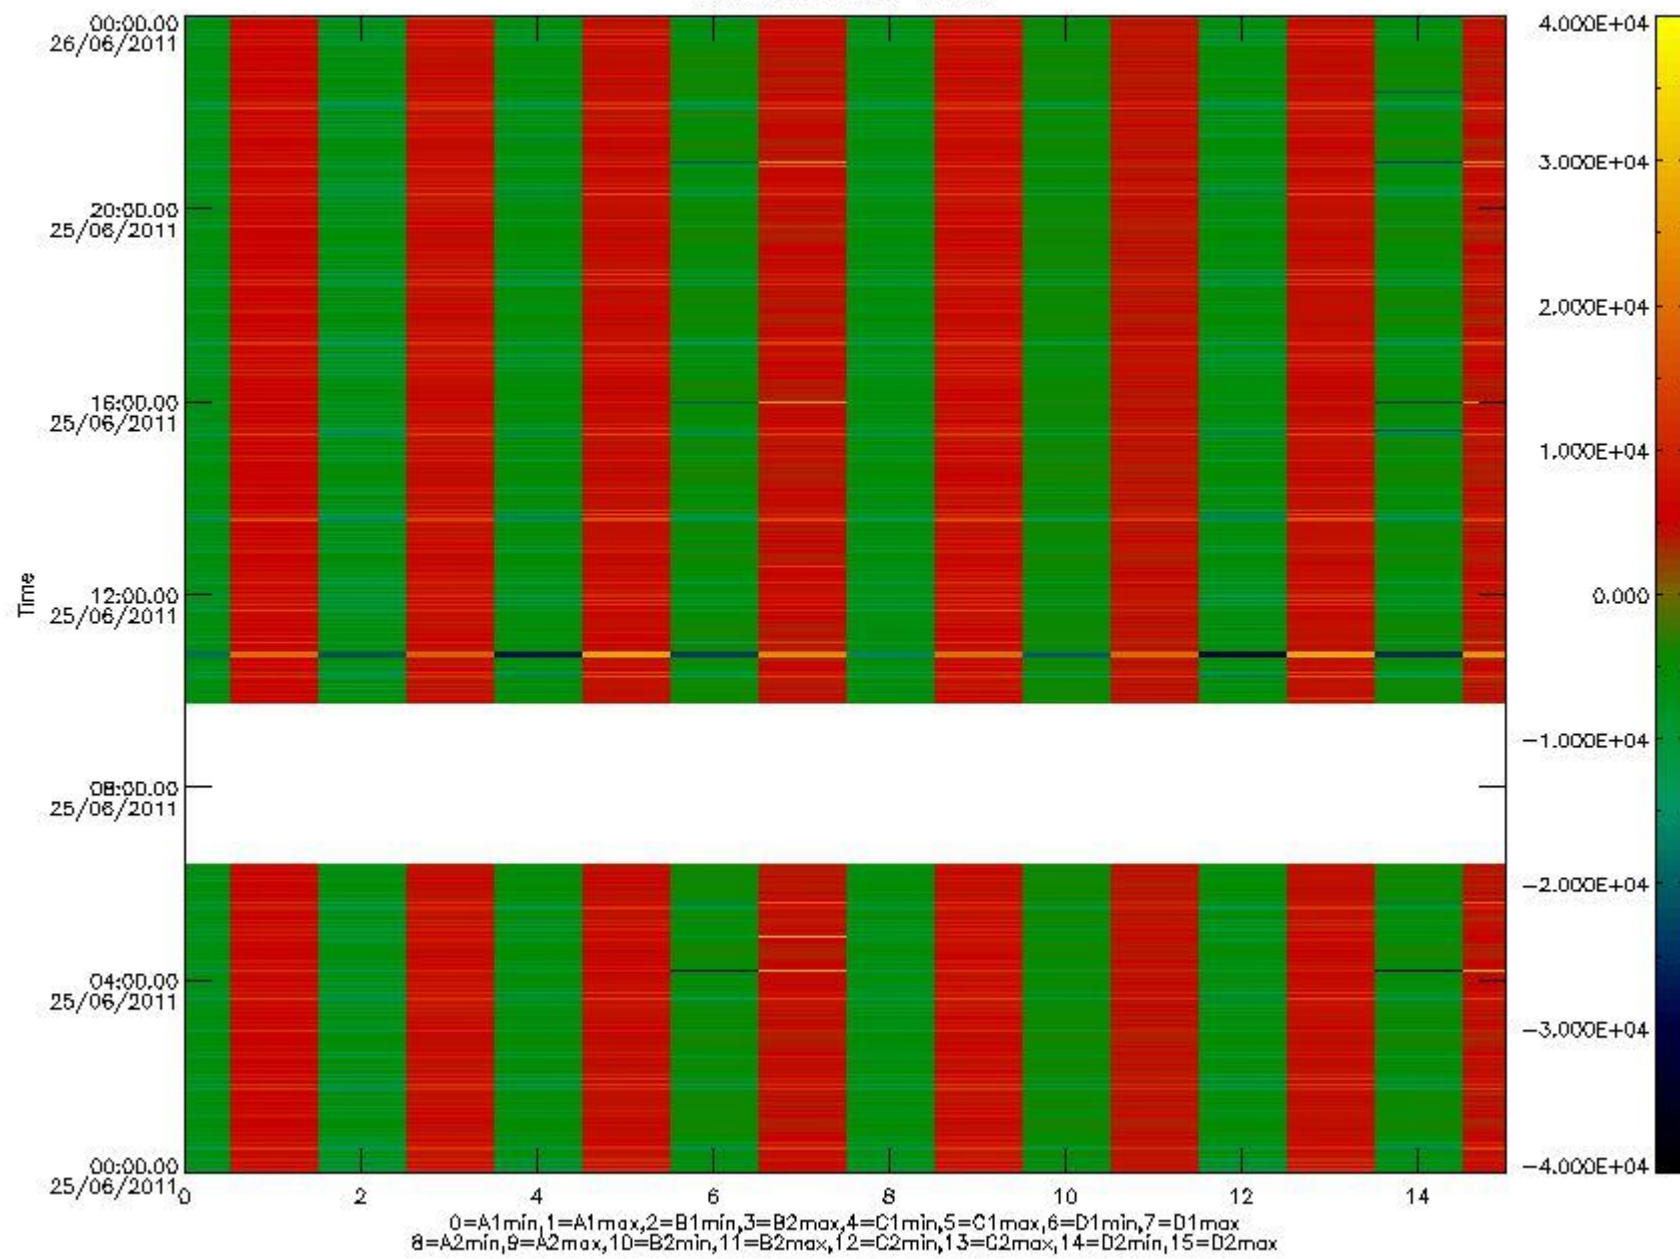

MIPNLOP_MIPSOUPAC_aux_fields_igm_cal, channel statistics plot
Colour indicates value.

mipas_daily_report_level0_KSPT_L0_4504_N_20110625_11.PNG

0.3 ADF monitoring

The use of ADFs is shown in two ways:

1. By means of two tables that can be used to find the ADF used for a specific product.
2. By means of plots that show changes in ADF using colours.

Number	ADF
0	AUX_CN0_AXVPDS20020123_121901_20020101_000000_20200101_000000
1	AUX_FPO_AXVPDS20110623_221707_20110623_191851_20110703_213239
2	AUX_FPO_AXVPDS20110625_102110_20110624_184207_20110704_205555

Number	Product name	#CN0	#FPO