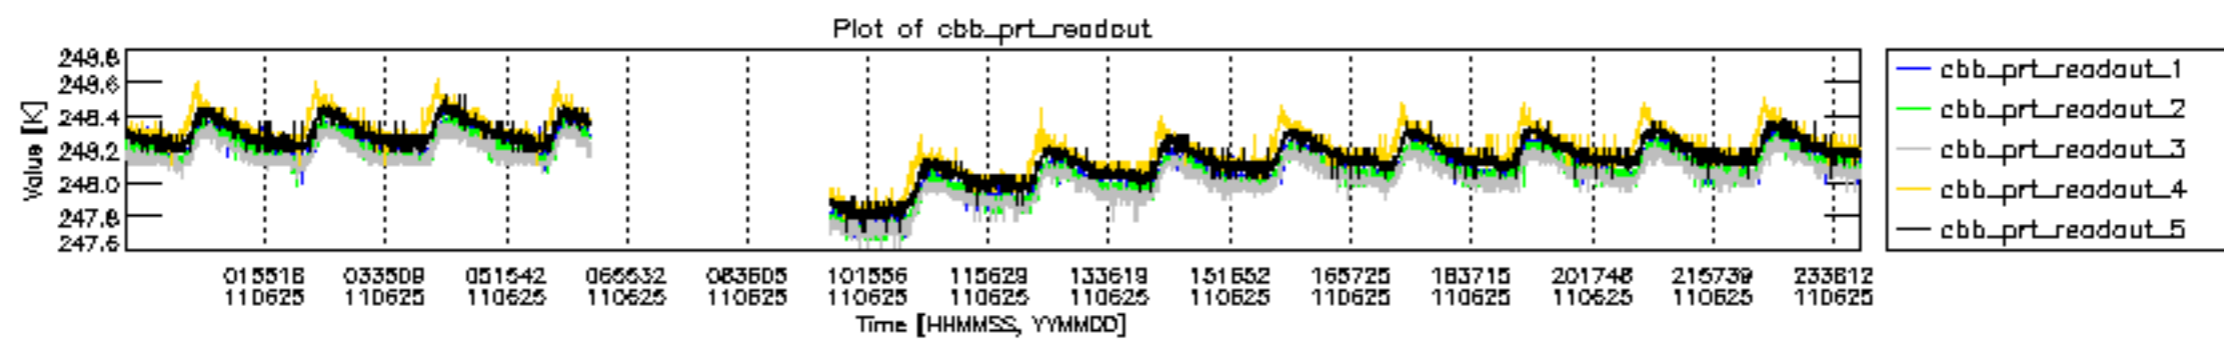

mipas\_daily\_report\_level0\_KSPT\_L0\_4504\_N\_20110625\_12.PNG

mipas\_daily\_report\_level0\_KSPT\_L0\_4504\_N\_20110625\_13.PNG

MIPNLOP\_MIPSOUPAC\_aux\_fields\_igm\_cal, channel statistics plot  
 Colour indicates value.