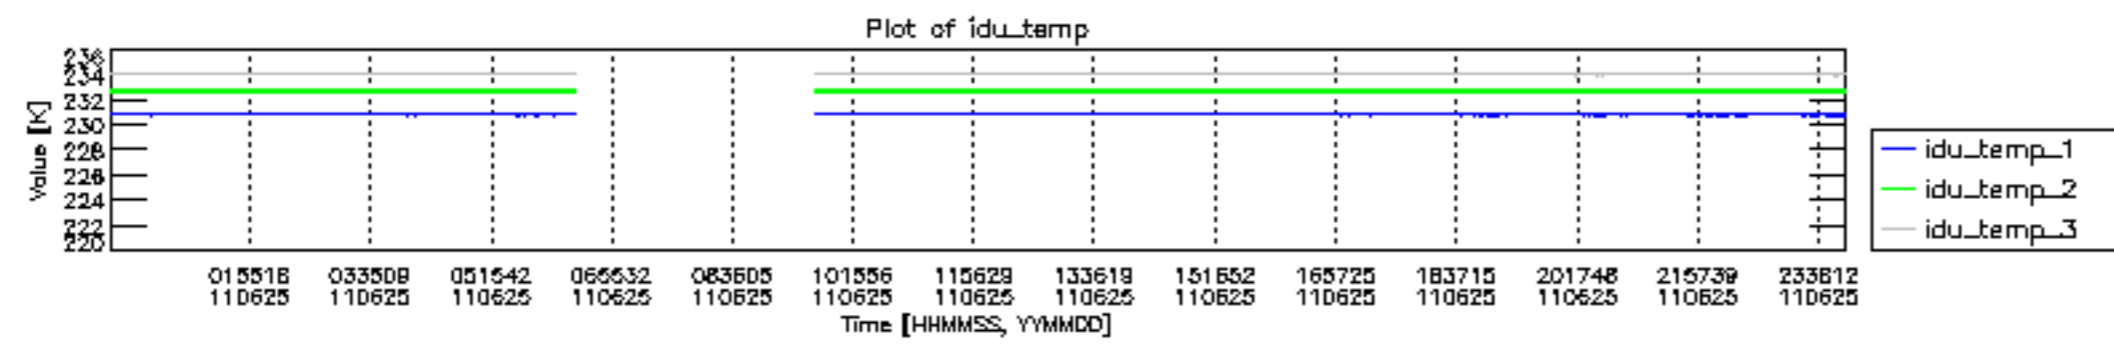

mipas\_daily\_report\_level0\_KSPT\_L0\_4504\_N\_20110625\_12.PNG

mipas\_daily\_report\_level0\_KSPT\_L0\_4504\_N\_20110625\_13.PNG

MIPNLOP\_MIPSOUPAC\_aux\_fields\_igm\_cal, channel statistics plot  
 Colour indicates value.