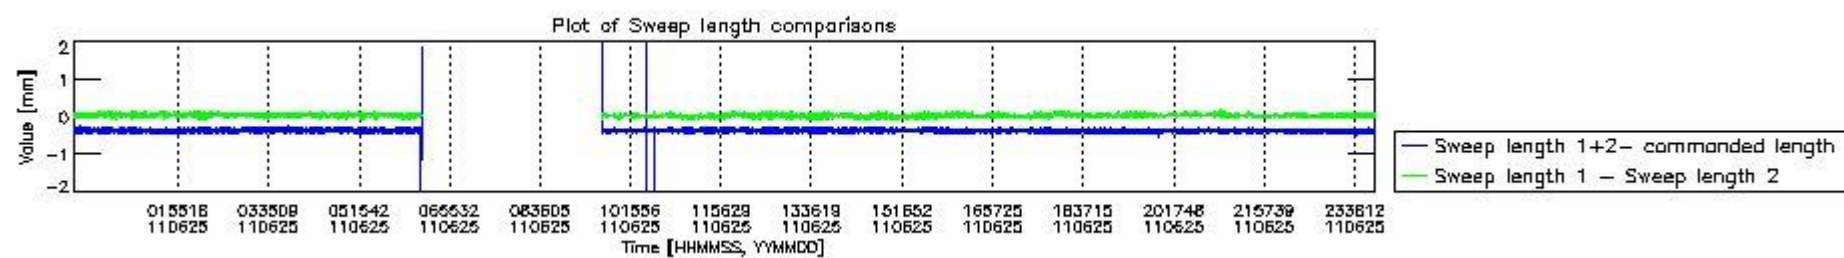

mipas_daily_report_level0_KSPT_L0_4504_N_20110625_8.PNG