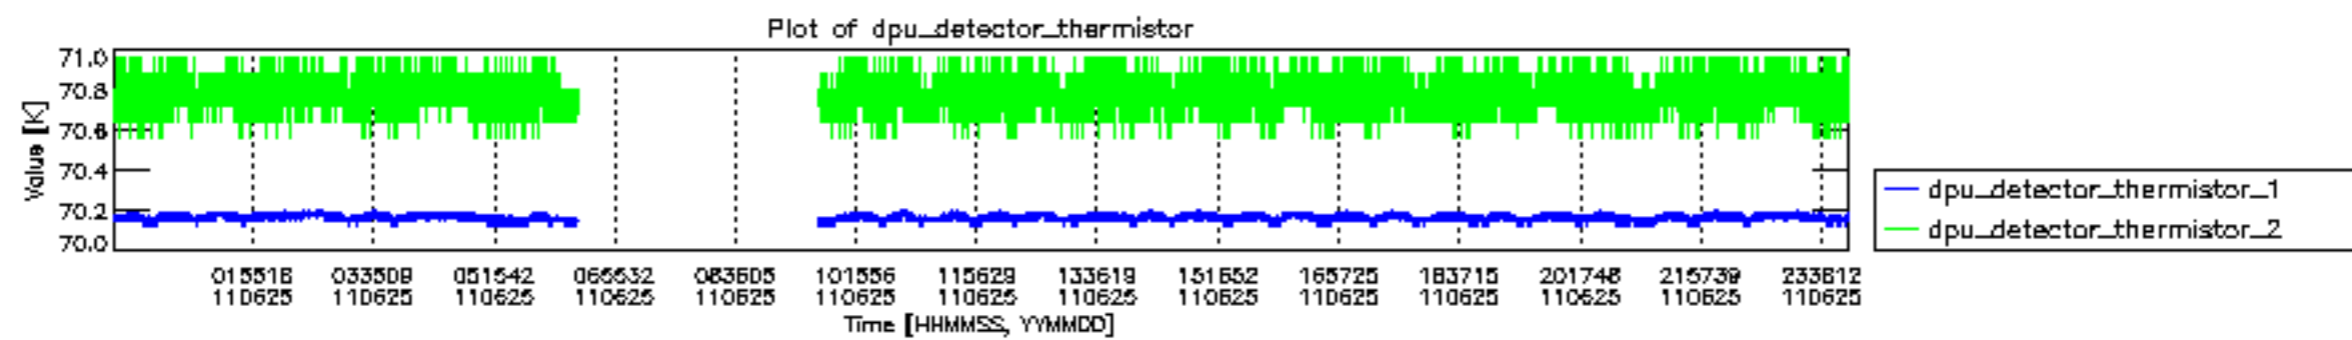

mipas\_daily\_report\_level0\_KSPT\_L0\_4504\_N\_20110625\_12.PNG

mipas\_daily\_report\_level0\_KSPT\_L0\_4504\_N\_20110625\_13.PNG

MIPNLOP\_MIPSOUPAC\_aux\_fields\_igm\_cal, channel statistics plot  
 Colour indicates value.