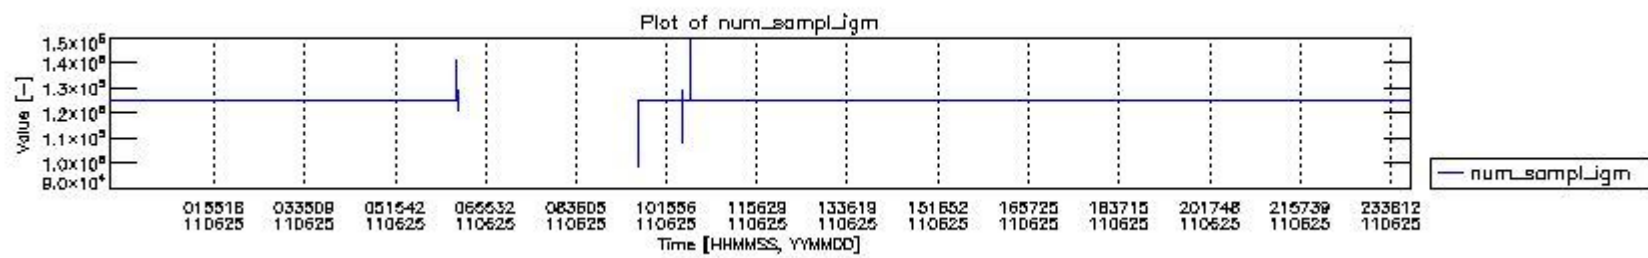

124322	1	0.0027911910
124800	33277	92.882463
124803	2538	7.0840428
127085	1	0.0027911910
128854	1	0.0027911910
138202	1	0.0027911910
141567	1	0.0027911910
147217	1	0.0027911910
149502	1	0.0027911910

mipas_daily_report_level0_KSPT_L0_4504_N_20110625_0.PNG