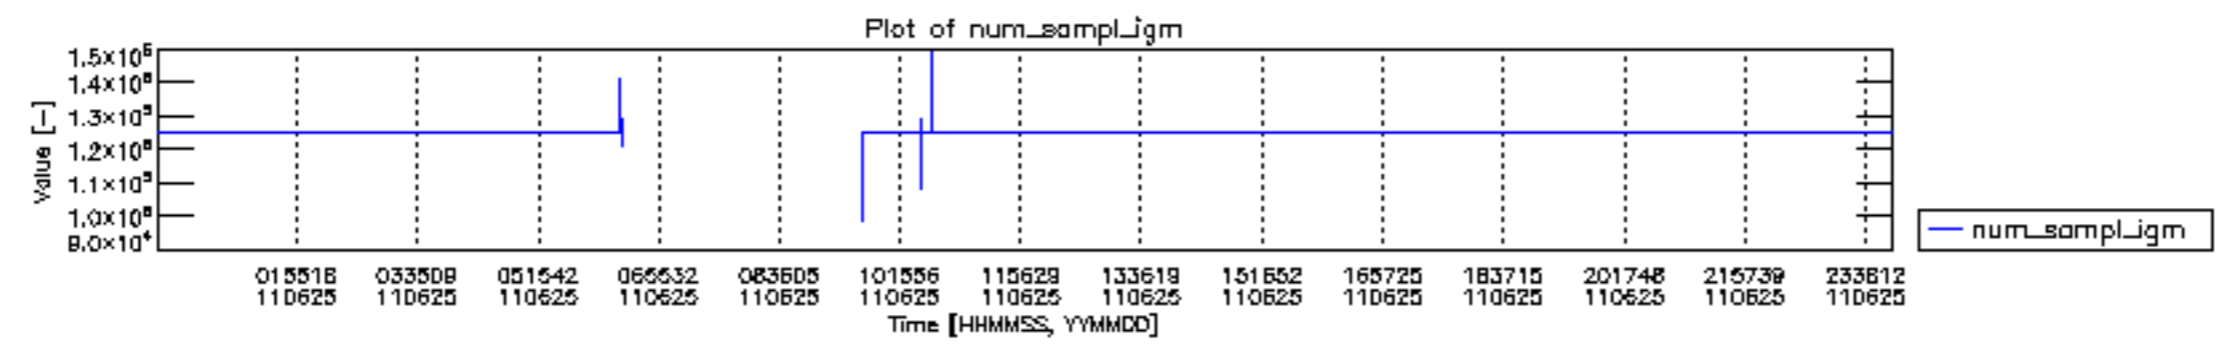

mipas\_daily\_report\_level0\_KSPT\_L0\_4504\_N\_20110625\_12.PNG

mipas\_daily\_report\_level0\_KSPT\_L0\_4504\_N\_20110625\_13.PNG

MIPNLOP\_MIPSOUPAC\_aux\_fields\_igm\_cal, channel statistics plot  
 Colour indicates value.