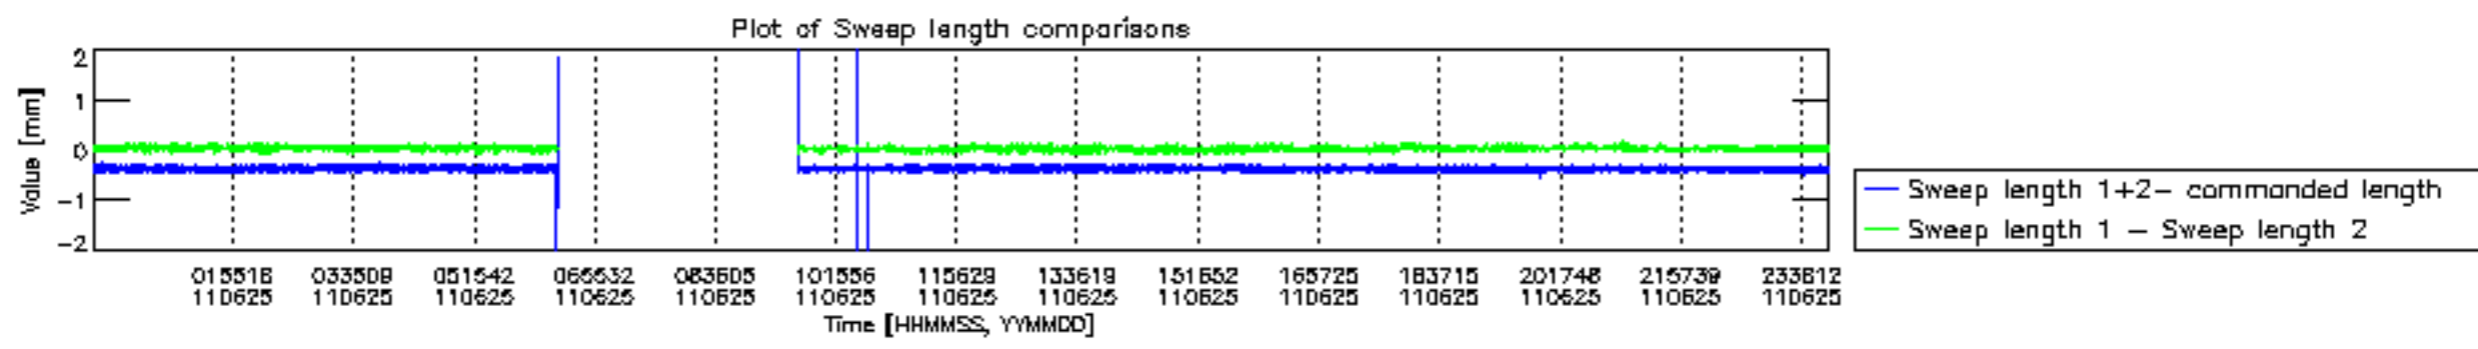

mipas\_daily\_report\_level0\_KSPT\_L0\_4504\_N\_20110625\_12.PNG

mipas\_daily\_report\_level0\_KSPT\_L0\_4504\_N\_20110625\_13.PNG

MIPNLOP\_MIPSOUPAC\_aux\_fields\_igm\_cal, channel statistics plot  
 Colour indicates value.