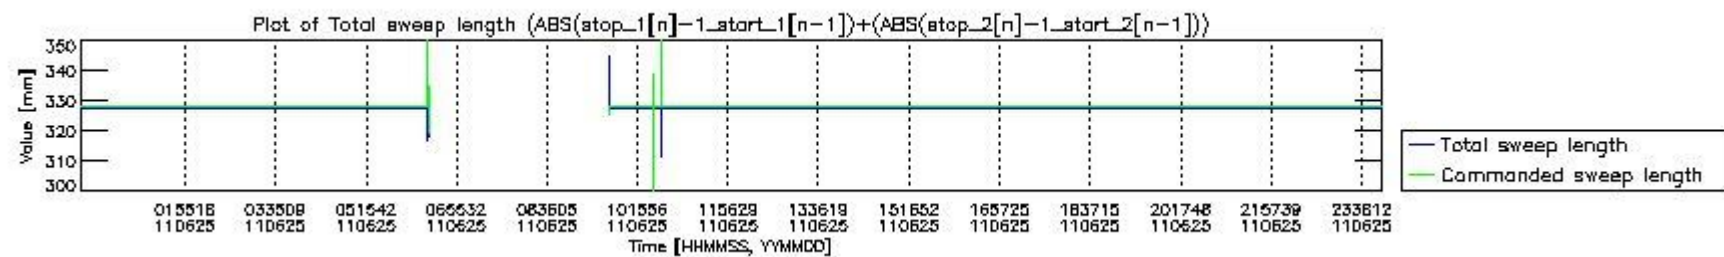

mipas_daily_report_level0_KSPT_L0_4504_N_20110625_6.PNG