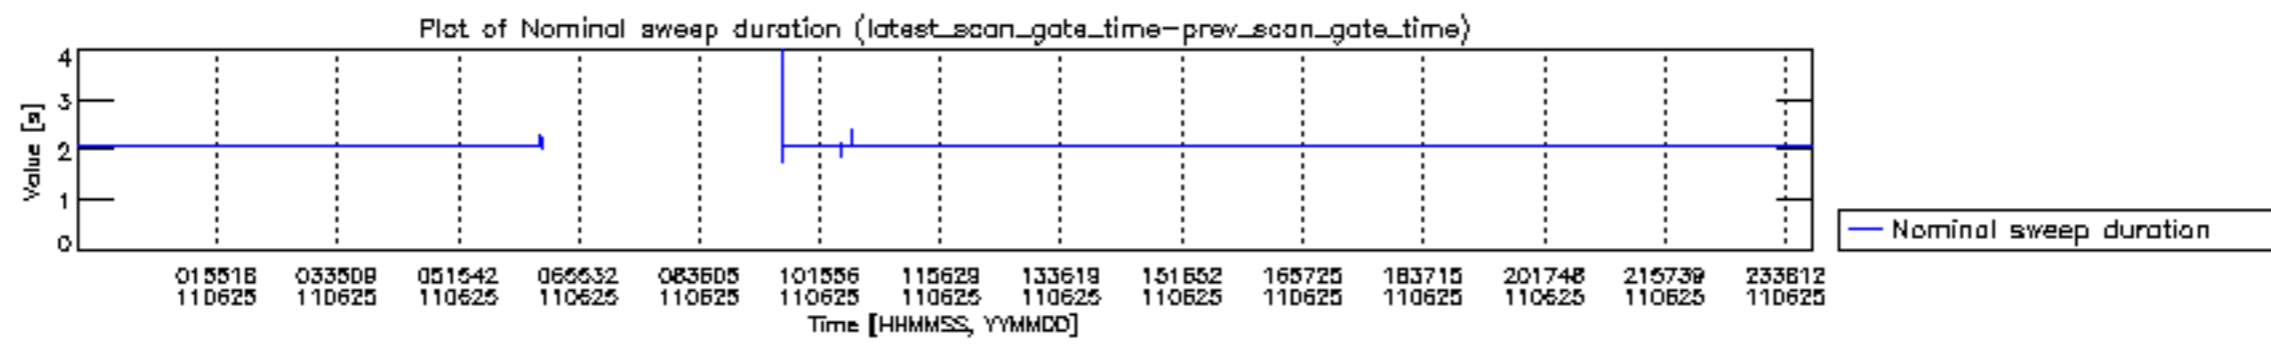

mipas\_daily\_report\_level0\_KSPT\_L0\_4504\_N\_20110625\_12.PNG

mipas\_daily\_report\_level0\_KSPT\_L0\_4504\_N\_20110625\_13.PNG

MIPNLOP\_MIPSOUPAC\_aux\_fields\_igm\_cal, channel statistics plot  
 Colour indicates value.