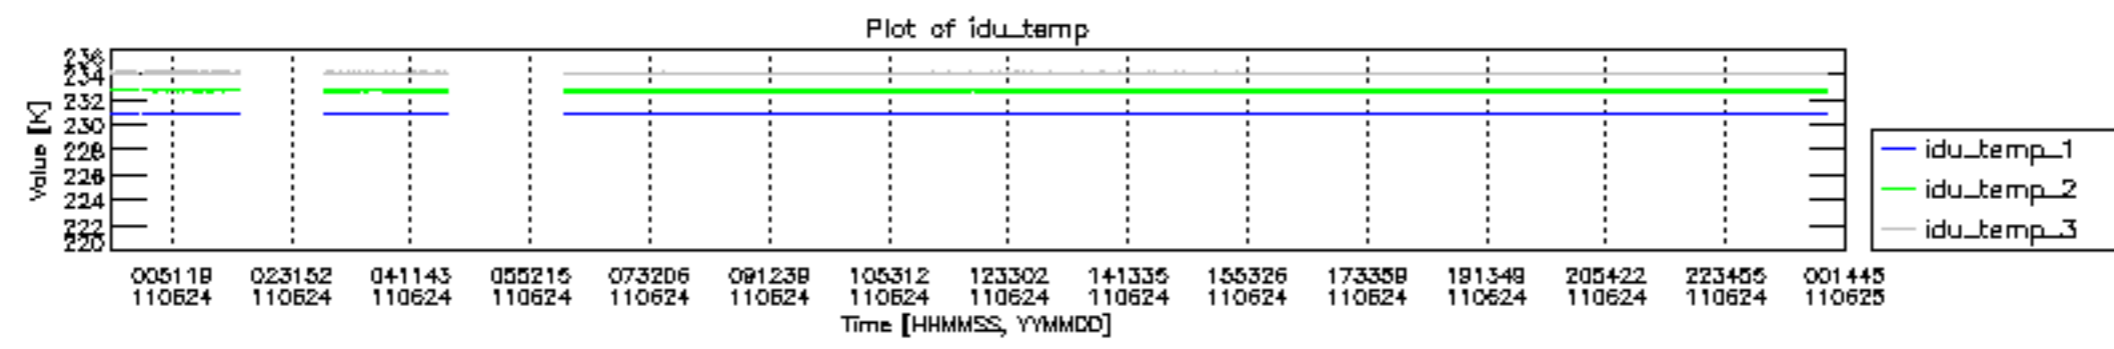

0.2 Instrument Operational Performance Parameters

The following plots give an overview of various instrument parameters for this day. The instrument parameters are part of the auxiliary data field within the source packets of the MIP_NL__0P product. The auxiliary data is normally included twice per interferogram. Note that only the first packet is currently included in monitoring.

mipas_daily_report_level0_KSPT_L0_4504_N_20110624_12.PNG

mipas_daily_report_level0_KSPT_L0_4504_N_20110624_13.PNG

MIPNLOP_MIPSOUPAC_aux_fields_igm_cal, channel statistics plot
 Colour indicates value.