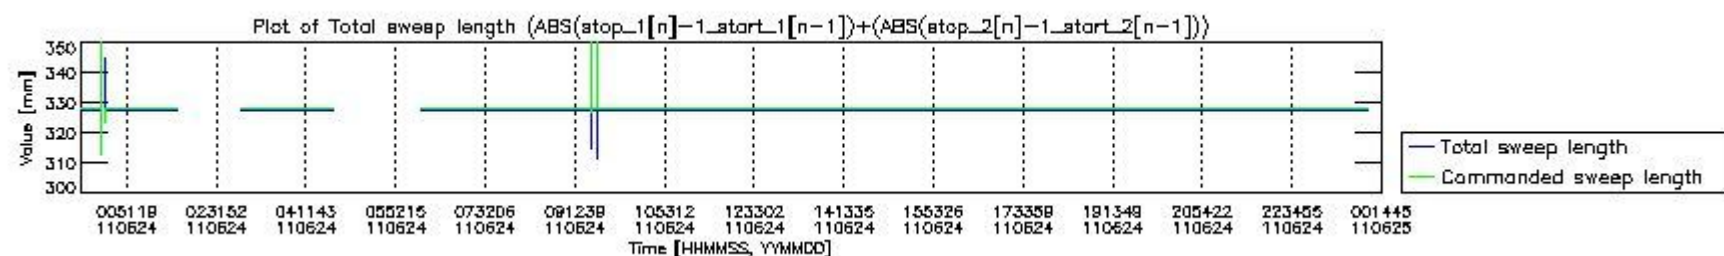

mipas_daily_report_level0_KSPT_L0_4504_N_20110624_6.PNG