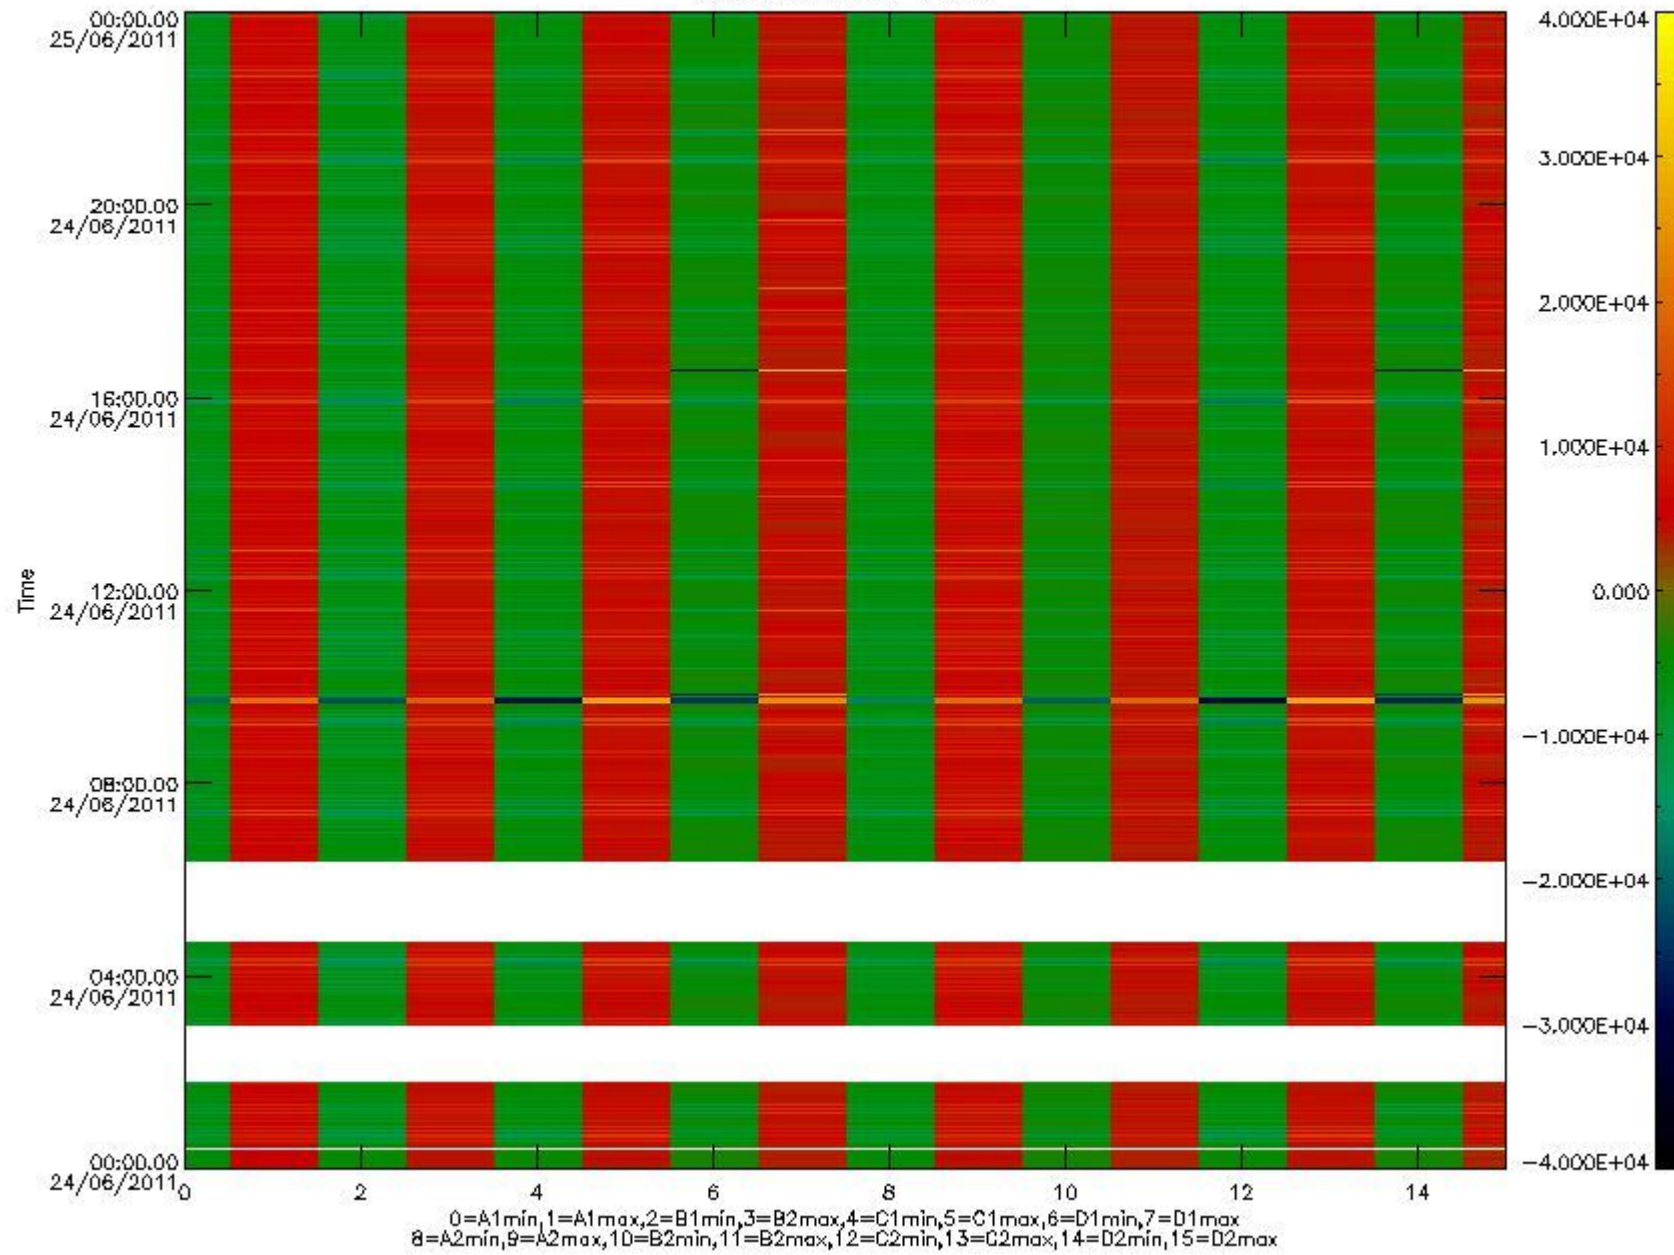

MIPNLOP_MIPSOUPAC_aux_fields_1gm_cal, channel statistics plot
Colour indicates value.

mipas_daily_report_level0_KSPT_L0_4504_N_20110624_11.PNG

0.3 ADF monitoring

The use of ADFs is shown in two ways:

1. By means of two tables that can be used to find the ADF used for a specific product.
2. By means of plots that show changes in ADF using colours.

Number	ADF
0	AUX_CN0_AXVPDS20020123_121901_20020101_000000_20200101_000000
1	AUX_FPO_AXVPDS20110623_221707_20110623_191851_20110703_213239

Number	Product name	#CN0	#FPO
0	MIP_NL_0PNPDE20110624_000817_000059383103_00418_48708_9099.N1	0	1