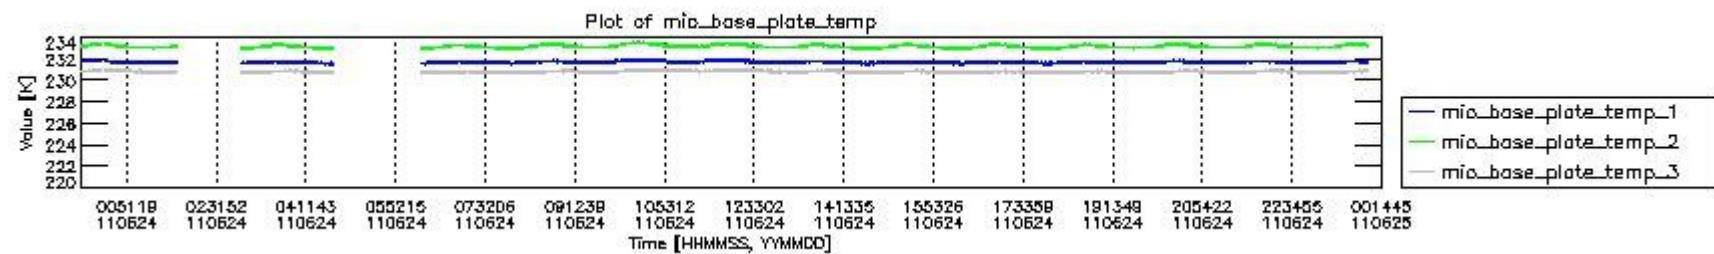

mipas_daily_report_level0_KSPT_L0_4504_N_20110624_1.PNG