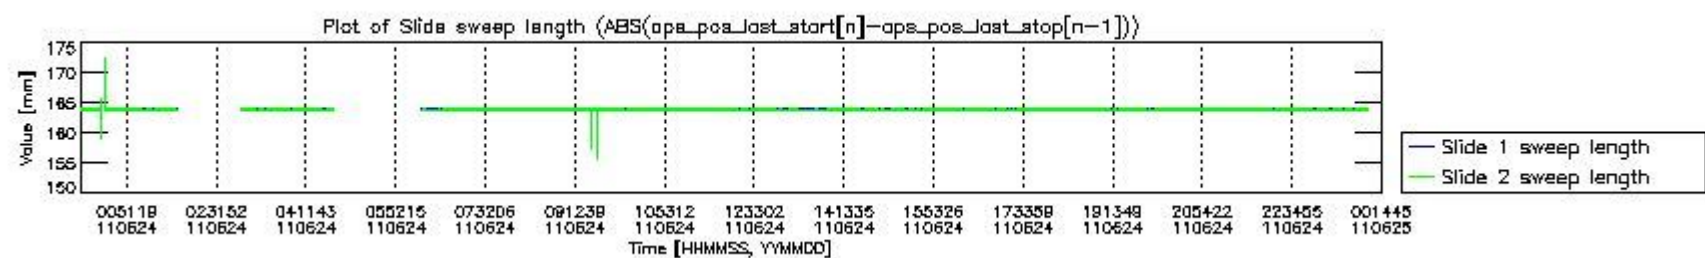

mipas_daily_report_level0_KSPT_L0_4504_N_20110624_7.PNG