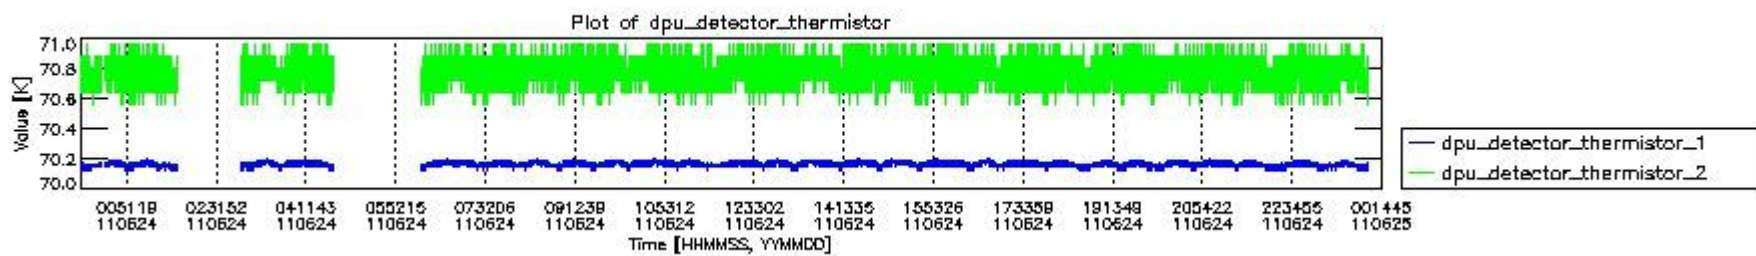

mipas_daily_report_level0_KSPT_L0_4504_N_20110624_3.PNG