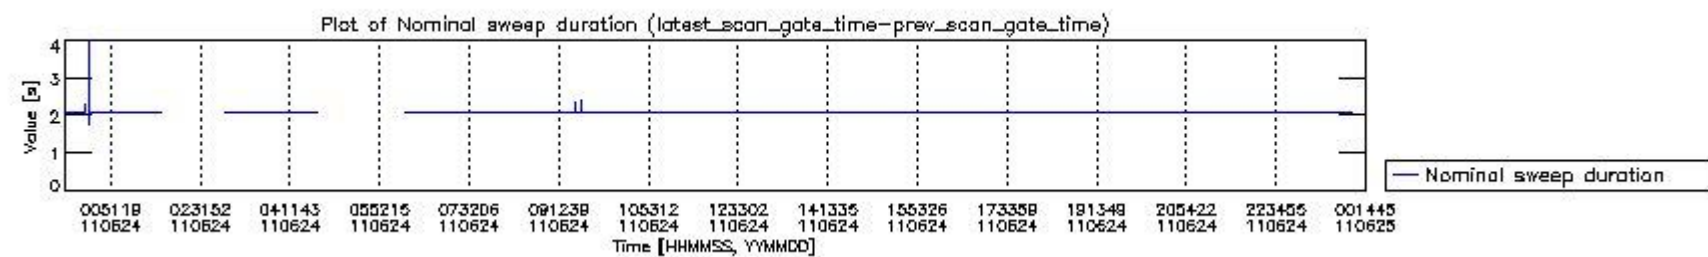

0.2 Instrument Operational Performance Parameters

The following plots give an overview of various instrument parameters for this day. The instrument parameters are part of the auxiliary data field within the source packets of the MIP_NL__0P product. The auxiliary data is normally included twice per interferogram. Note that only the first packet is currently included in monitoring.

mipas_daily_report_level0_KSPT_L0_4504_N_20110624_0.PNG

mipas_daily_report_level0_KSPT_L0_4504_N_20110624_1.PNG

mipas_daily_report_level0_KSPT_L0_4504_N_20110624_2.PNG

mipas_daily_report_level0_KSPT_L0_4504_N_20110624_3.PNG