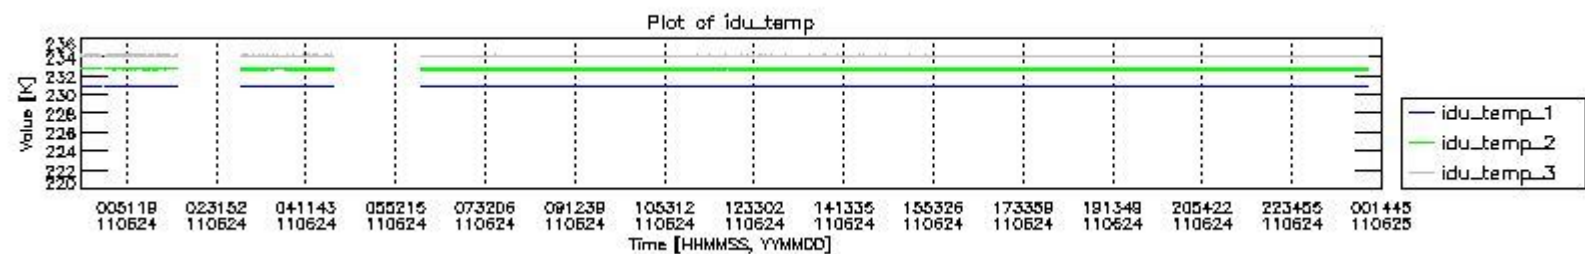

mipas_daily_report_level0_KSPT_L0_4504_N_20110624_2.PNG