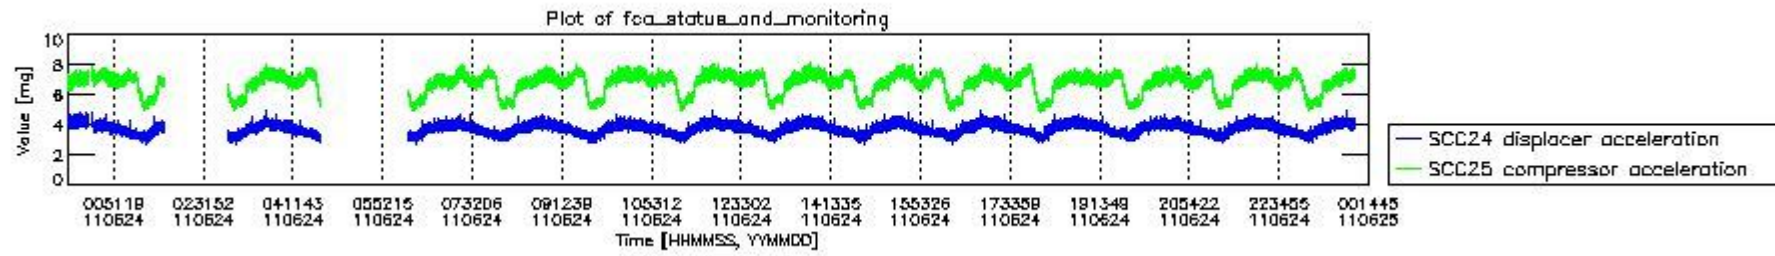

mipas_daily_report_level0_KSPT_L0_4504_N_20110624_10.PNG

The following table shows channel statistics for all channels for this day.

Channel	Min	Max	ADC
A1	-19158	20396	16bit
B1	-22186	18917	16bit
C1	-28726	28596	16bit
D1	-32768	32767	16bit
A2	-16512	20549	16bit
B2	-20570	20089	16bit
C2	-29824	29479	16bit
D2	-32768	32767	16bit