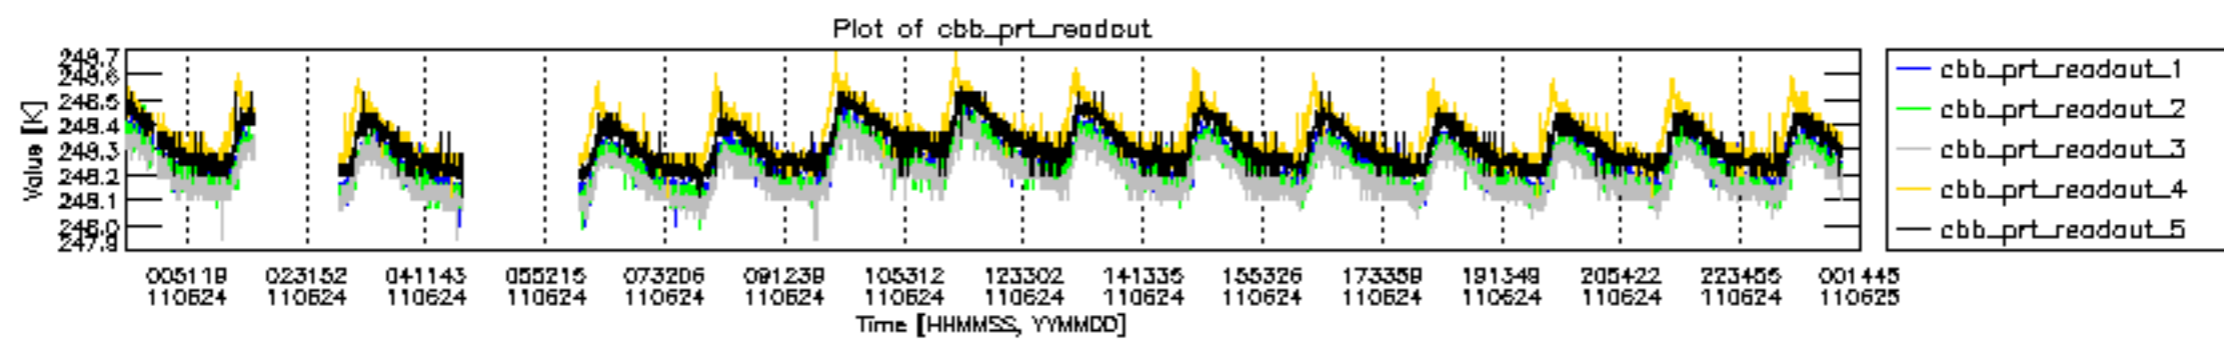

0.2 Instrument Operational Performance Parameters

The following plots give an overview of various instrument parameters for this day. The instrument parameters are part of the auxiliary data field within the source packets of the MIP_NL__0P product. The auxiliary data is normally included twice per interferogram. Note that only the first packet is currently included in monitoring.

mipas_daily_report_level0_KSPT_L0_4504_N_20110624_12.PNG

mipas_daily_report_level0_KSPT_L0_4504_N_20110624_13.PNG

MIPNLOP_MIPSOUPAC_aux_fields_igm_cal, channel statistics plot
 Colour indicates value.