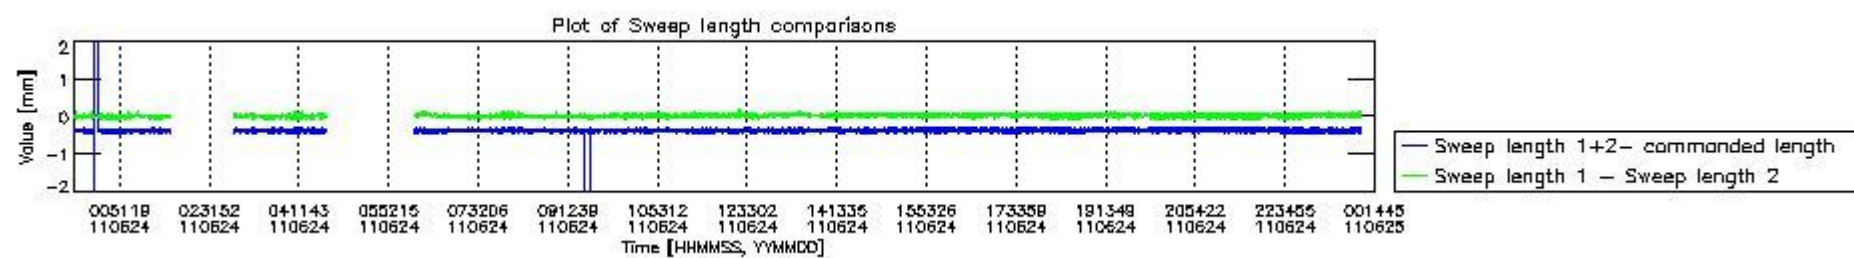

mipas_daily_report_level0_KSPT_L0_4504_N_20110624_8.PNG