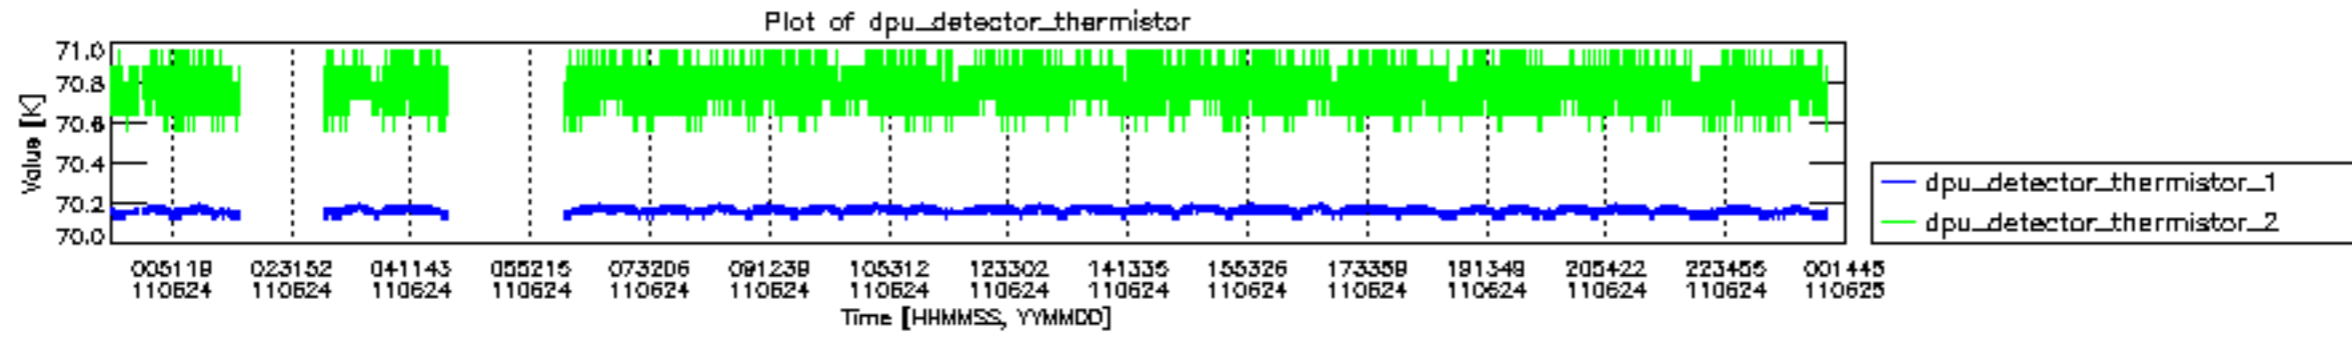

0.2 Instrument Operational Performance Parameters

The following plots give an overview of various instrument parameters for this day. The instrument parameters are part of the auxiliary data field within the source packets of the MIP_NL__0P product. The auxiliary data is normally included twice per interferogram. Note that only the first packet is currently included in monitoring.

mipas_daily_report_level0_KSPT_L0_4504_N_20110624_12.PNG

mipas_daily_report_level0_KSPT_L0_4504_N_20110624_13.PNG

MIPNLOP_MIPSOUPAC_aux_fields_igm_cal, channel statistics plot
 Colour indicates value.