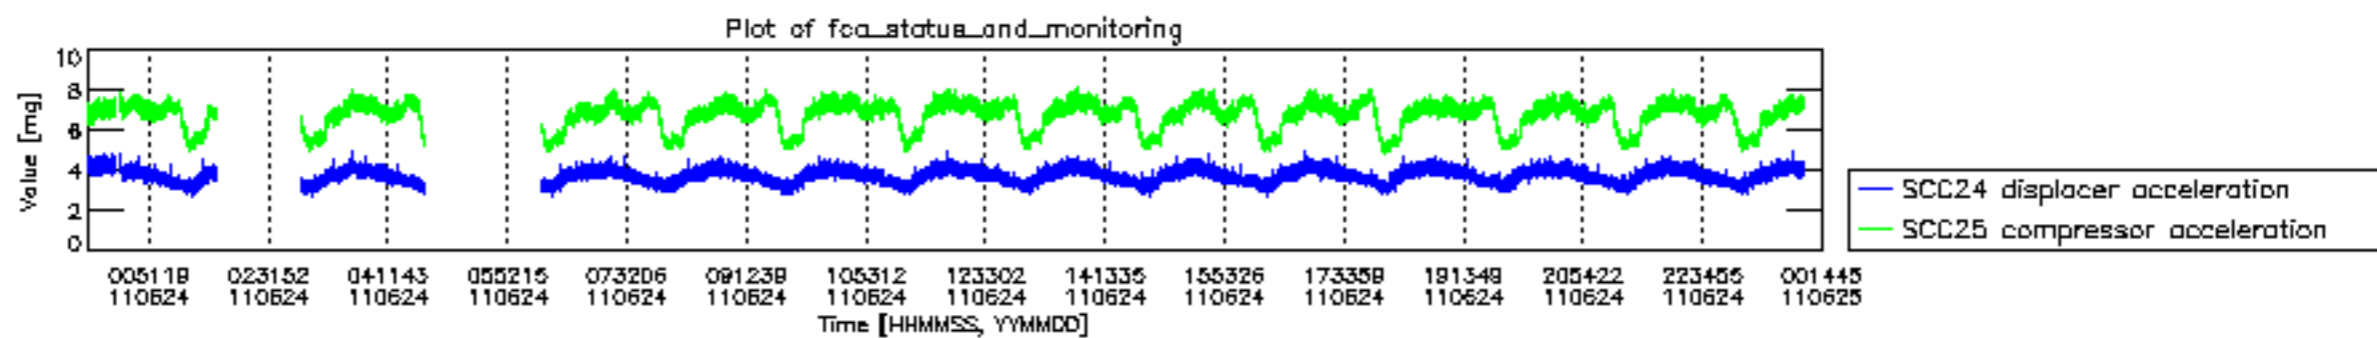

0.2 Instrument Operational Performance Parameters

The following plots give an overview of various instrument parameters for this day. The instrument parameters are part of the auxiliary data field within the source packets of the MIP_NL__0P product. The auxiliary data is normally included twice per interferogram. Note that only the first packet is currently included in monitoring.

mipas_daily_report_level0_KSPT_L0_4504_N_20110624_12.PNG

mipas_daily_report_level0_KSPT_L0_4504_N_20110624_13.PNG

MIPNLOP_MIPSOUPAC_aux_fields_igm_cal, channel statistics plot
 Colour indicates value.