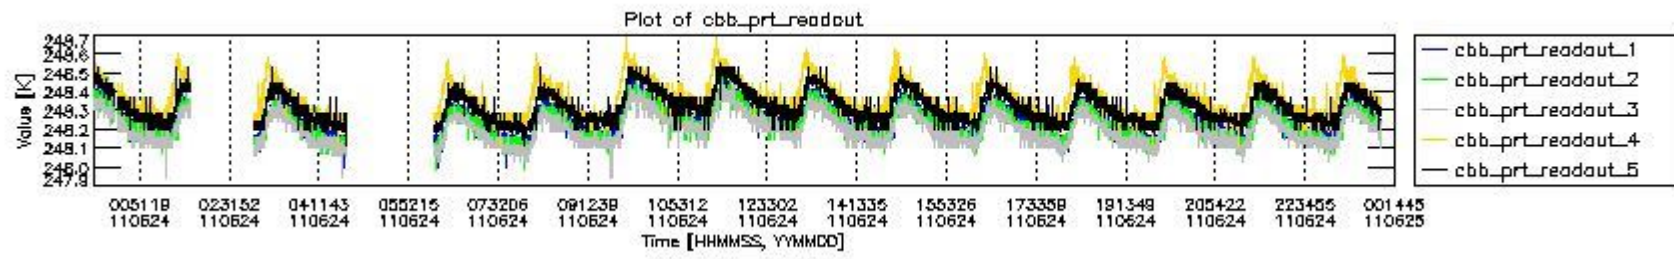

mipas_daily_report_level0_KSPT_L0_4504_N_20110624_9.PNG