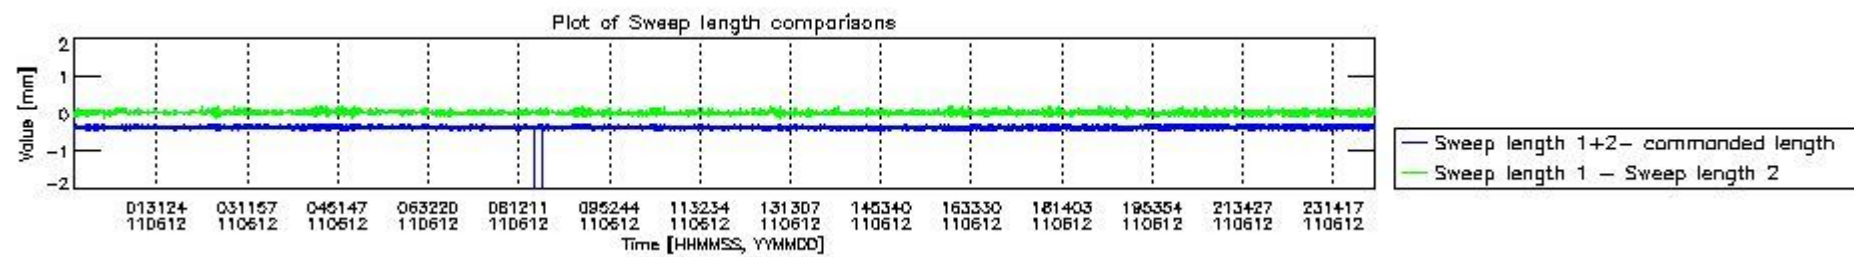

mipas_daily_report_level0_KSPT_L0_4504_N_20110612_8.PNG