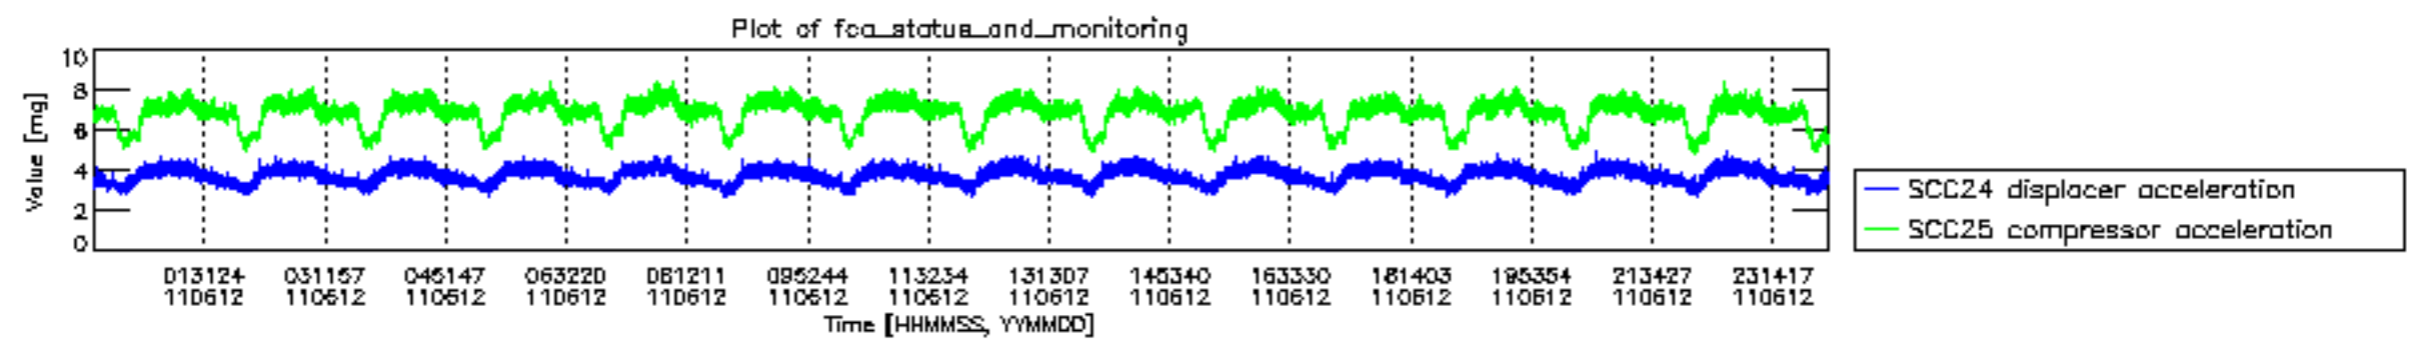

0.2 Instrument Operational Performance Parameters

The following plots give an overview of various instrument parameters for this day. The instrument parameters are part of the auxiliary data field within the source packets of the MIP_NL__0P product. The auxiliary data is normally included twice per interferogram. Note that only the first packet is currently included in monitoring.

mipas_daily_report_level0_KSPT_L0_4504_N_20110612_12.PNG

mipas_daily_report_level0_KSPT_L0_4504_N_20110612_13.PNG

MIPNLOP_MIPSOUPAC_aux_fields_igm_cal, channel statistics plot
 Colour indicates value.