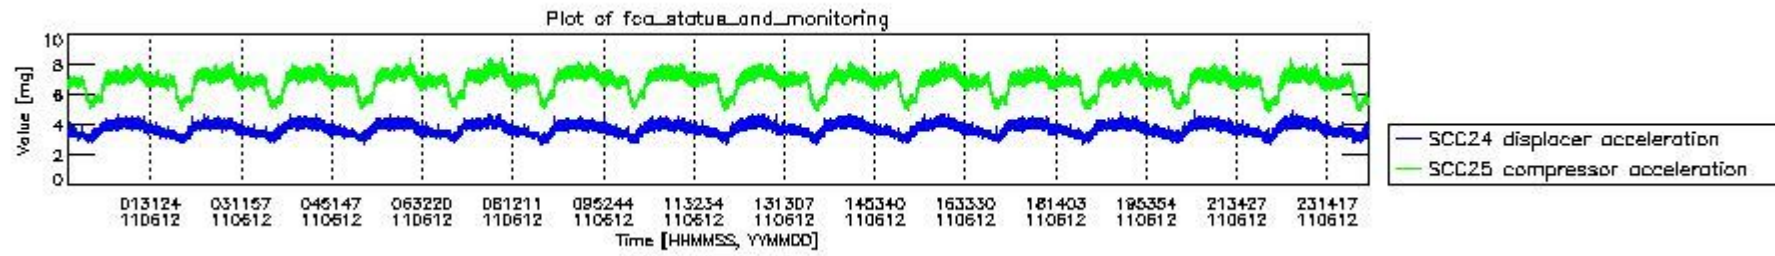

mipas_daily_report_level0_KSPT_L0_4504_N_20110612_10.PNG

The following table shows channel statistics for all channels for this day.

Channel	Min	Max	ADC
A1	-19307	20579	16bit
B1	-22345	19033	16bit
C1	-29039	28978	16bit
D1	-32768	32767	16bit
A2	-16606	20695	16bit
B2	-20771	20256	16bit
C2	-30158	29793	16bit
D2	-32768	32767	16bit