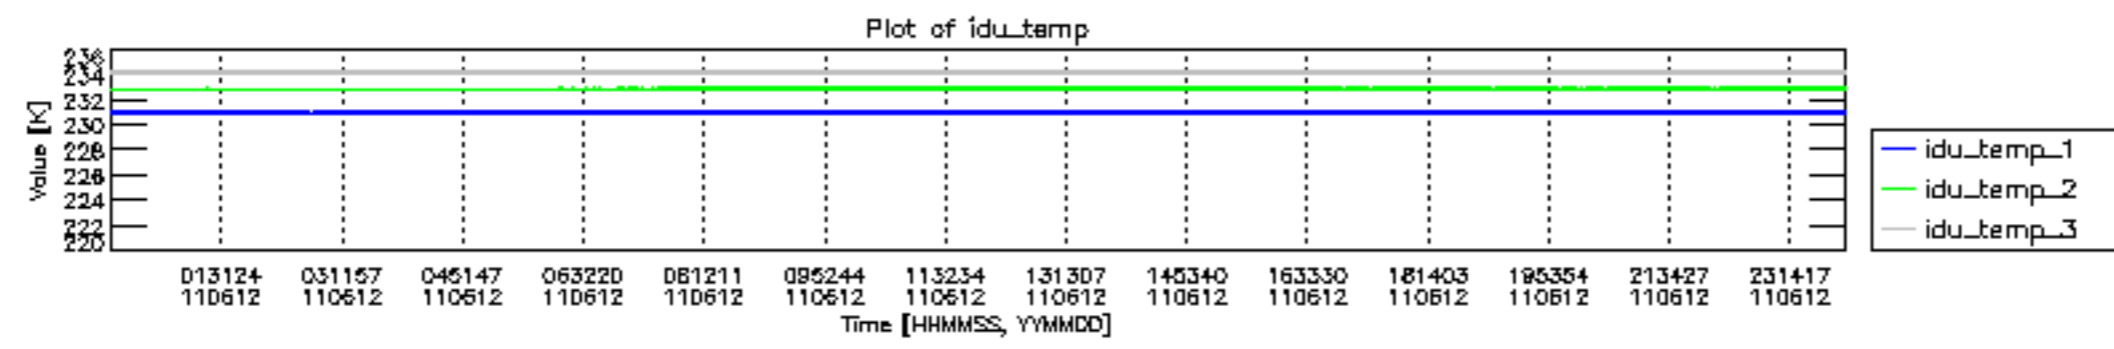

0.2 Instrument Operational Performance Parameters

The following plots give an overview of various instrument parameters for this day. The instrument parameters are part of the auxiliary data field within the source packets of the MIP_NL__0P product. The auxiliary data is normally included twice per interferogram. Note that only the first packet is currently included in monitoring.

mipas_daily_report_level0_KSPT_L0_4504_N_20110612_12.PNG

mipas_daily_report_level0_KSPT_L0_4504_N_20110612_13.PNG

MIPNLOP_MIPSOUPAC_aux_fields_igm_cal, channel statistics plot
 Colour indicates value.