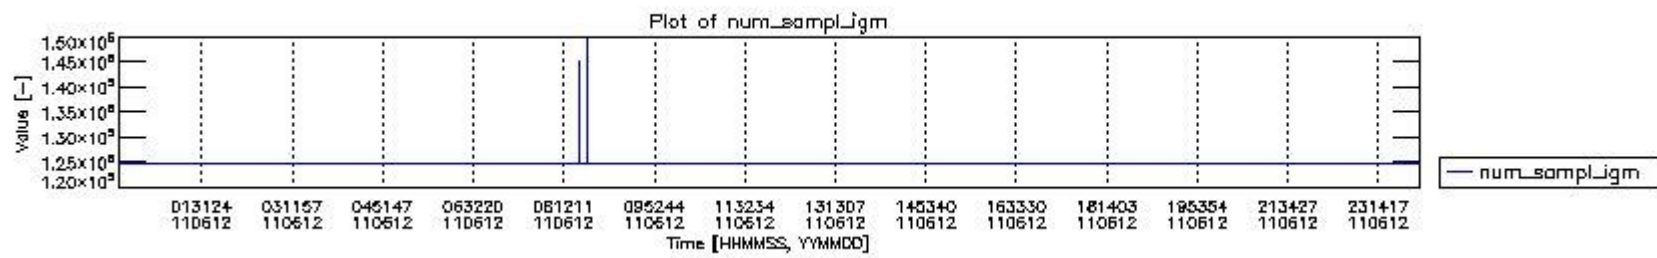

127233	1	0.0024035573
145061	1	0.0024035573
145190	1	0.0024035573
147365	1	0.0024035573
149798	1	0.0024035573

mipas_daily_report_level0_KSPT_L0_4504_N_20110612_0.PNG