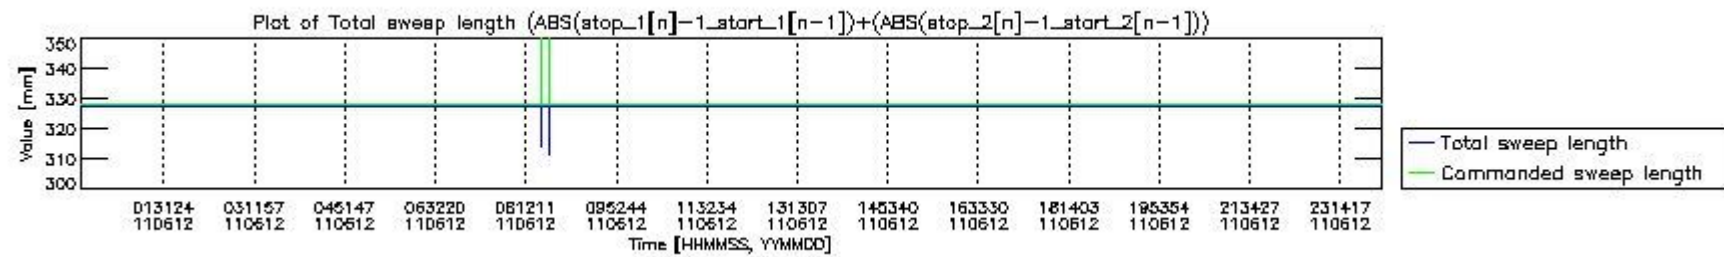

mipas_daily_report_level0_KSPT_L0_4504_N_20110612_6.PNG