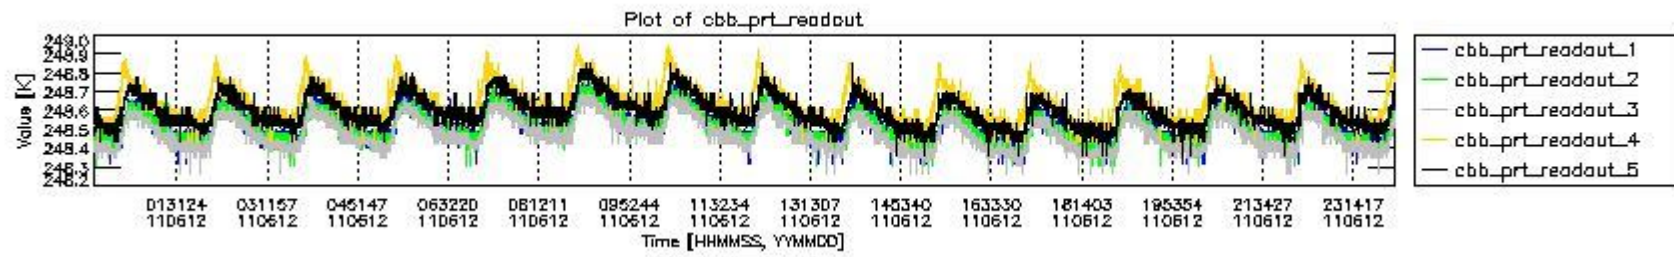

mipas_daily_report_level0_KSPT_L0_4504_N_20110612_9.PNG