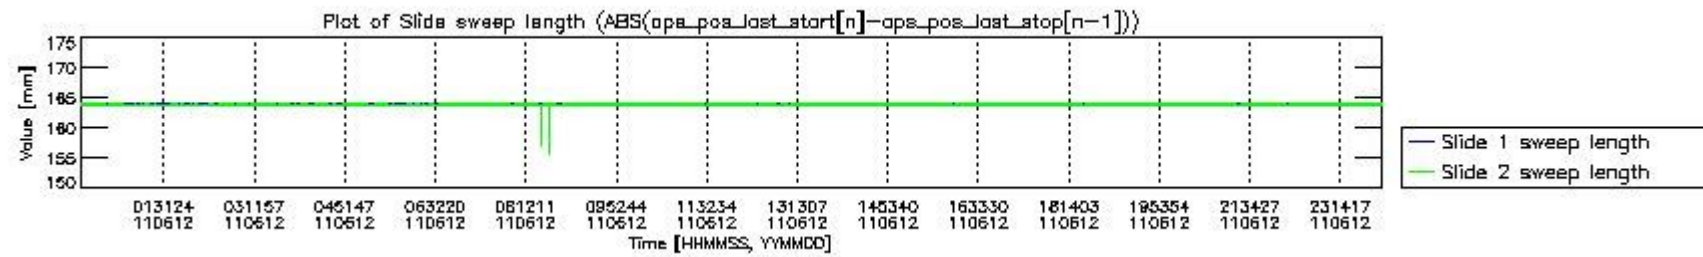

mipas_daily_report_level0_KSPT_L0_4504_N_20110612_7.PNG