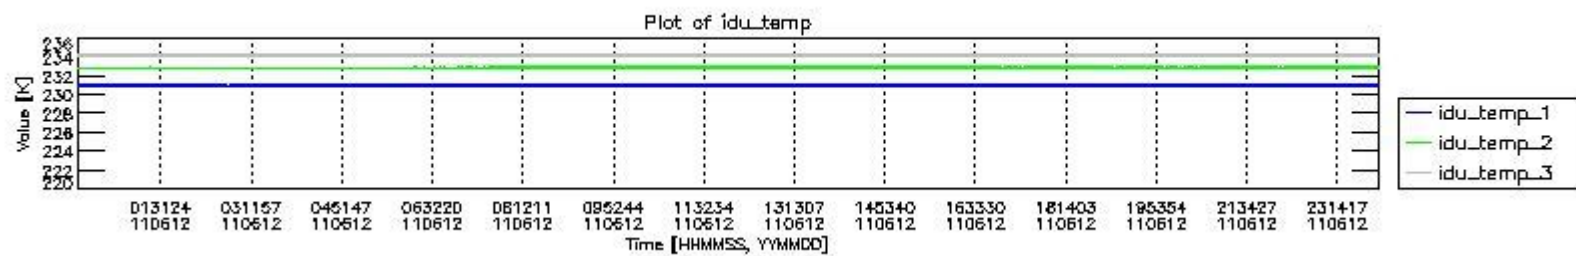

mipas_daily_report_level0_KSPT_L0_4504_N_20110612_2.PNG