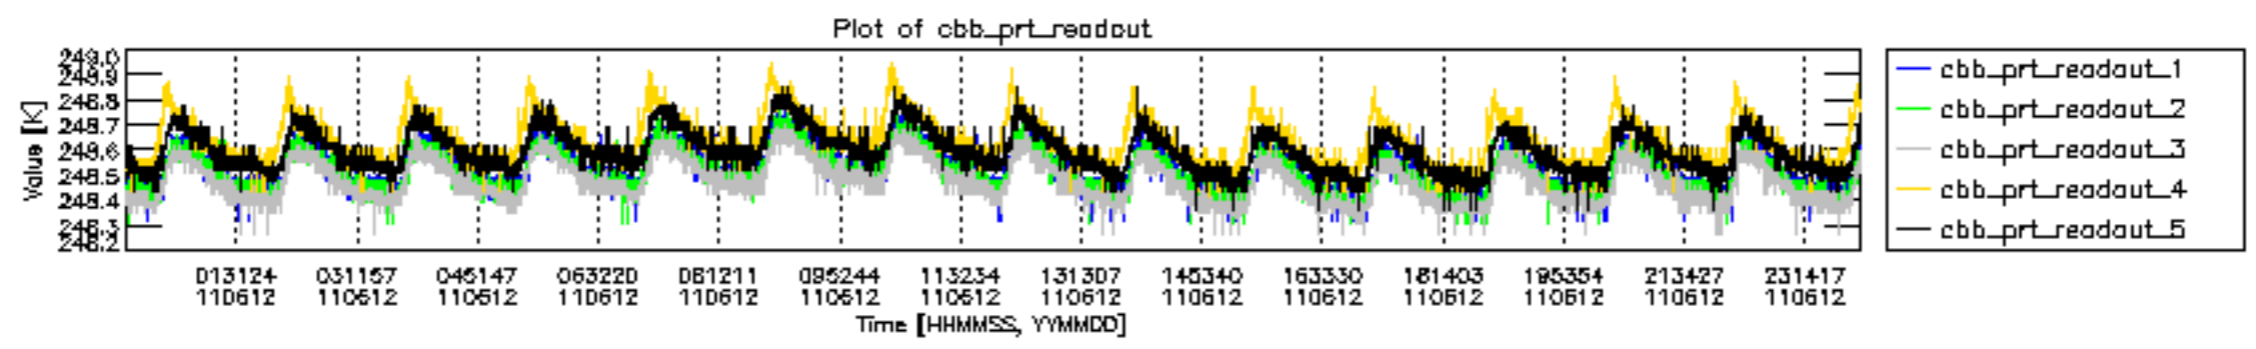

0.2 Instrument Operational Performance Parameters

The following plots give an overview of various instrument parameters for this day. The instrument parameters are part of the auxiliary data field within the source packets of the MIP_NL__0P product. The auxiliary data is normally included twice per interferogram. Note that only the first packet is currently included in monitoring.

mipas_daily_report_level0_KSPT_L0_4504_N_20110612_12.PNG

mipas_daily_report_level0_KSPT_L0_4504_N_20110612_13.PNG

MIPNLOP_MIPSOUPAC_aux_fields_igm_cal, channel statistics plot
 Colour indicates value.