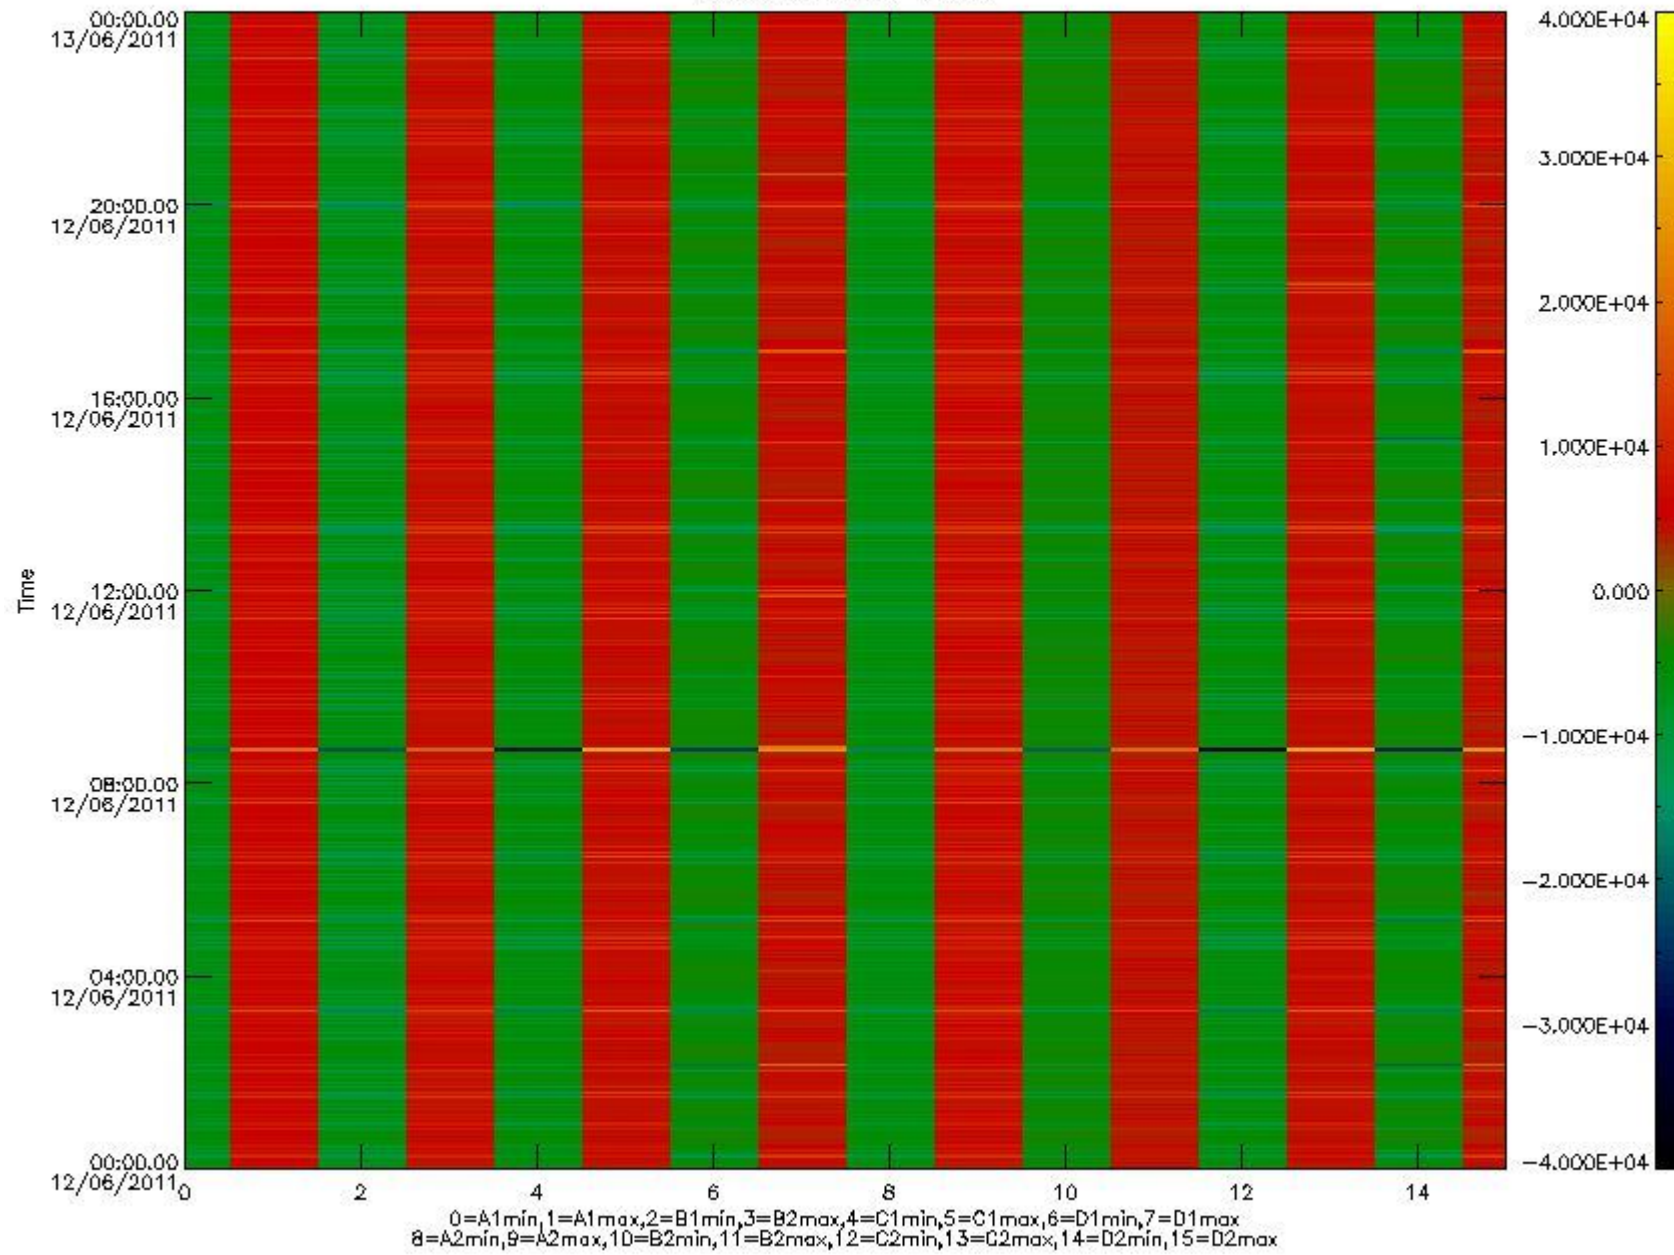

MIPNLOP_MIPSOUPAC_aux_fields_igm_cal, channel statistics plot
Colour indicates value.

mipas_daily_report_level0_KSPT_L0_4504_N_20110612_11.PNG

0.3 ADF monitoring

The use of ADFs is shown in two ways:

1. By means of two tables that can be used to find the ADF used for a specific product.
2. By means of plots that show changes in ADF using colours.

Number	ADF
0	AUX_CN0_AXVPDS20020123_121901_20020101_000000_20200101_000000
1	AUX_FPO_AXVPDS20110611_102553_20110610_185516_20110620_210902
2	AUX_FPO_AXVPDS20110612_102113_20110611_195845_20110621_203218

Number	Product name	#CN0	#FPO