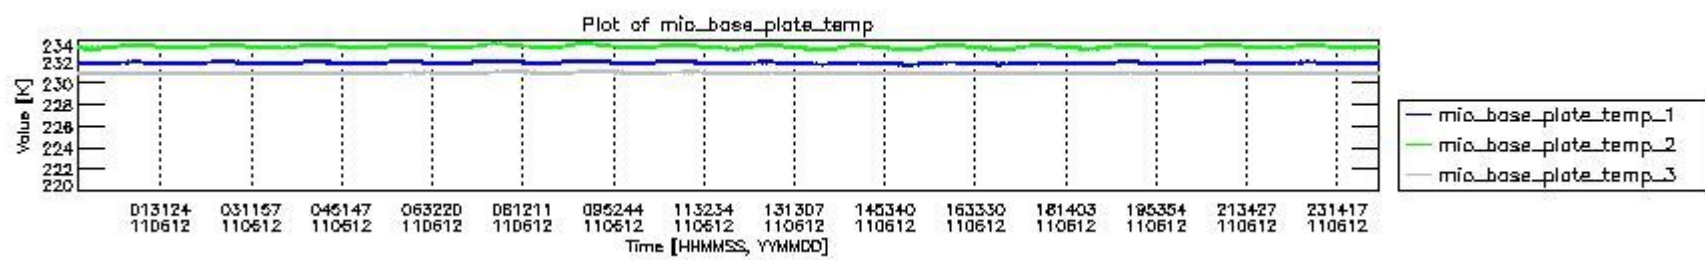

mipas_daily_report_level0_KSPT_L0_4504_N_20110612_1.PNG