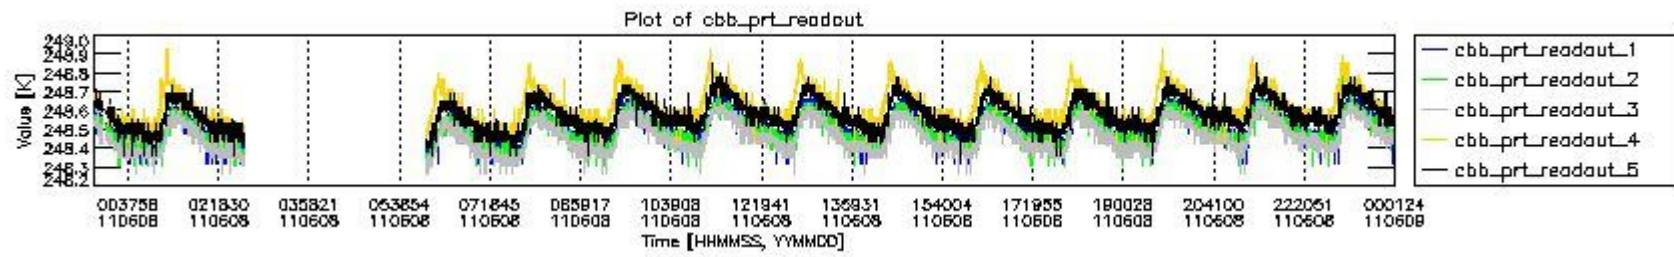

mipas_daily_report_level0_KSPT_L0_4504_N_20110608_9.PNG