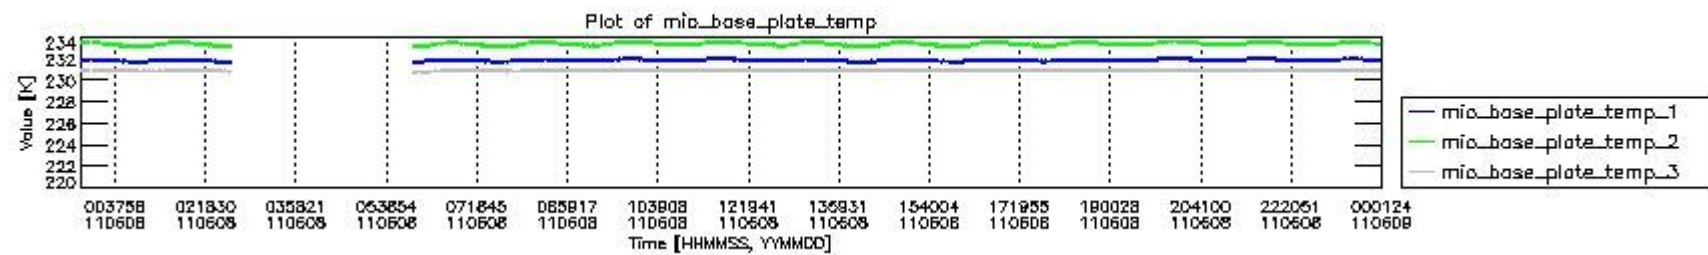

mipas_daily_report_level0_KSPT_L0_4504_N_20110608_1.PNG