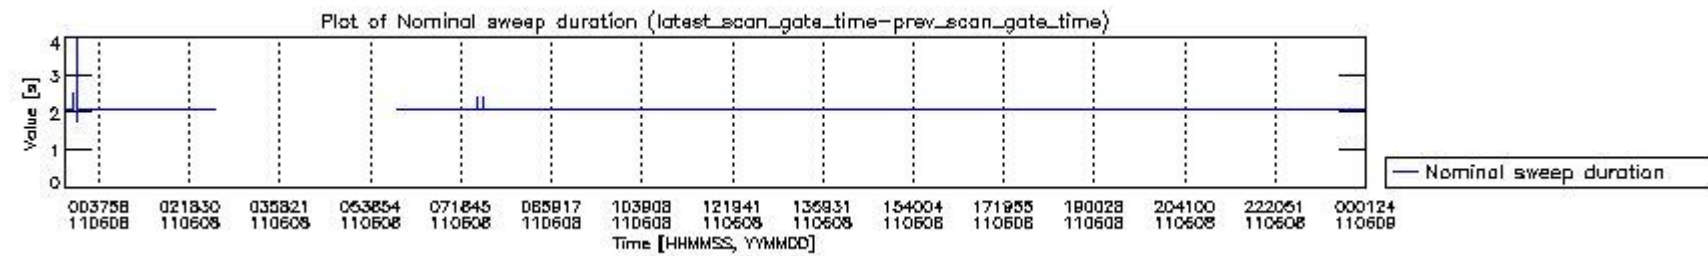

mipas_daily_report_level0_KSPT_L0_4504_N_20110608_4.PNG