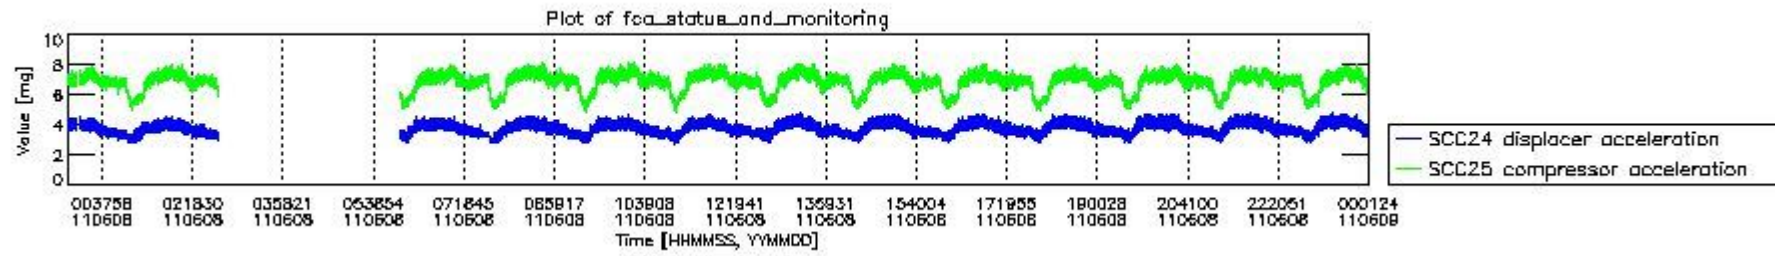

mipas_daily_report_level0_KSPT_L0_4504_N_20110608_10.PNG

The following table shows channel statistics for all channels for this day.

Channel	Min	Max	ADC
A1	-19275	20540	16bit
B1	-22145	18886	16bit
C1	-28815	28793	16bit
D1	-24594	32767	16bit
A2	-16583	20657	16bit
B2	-20635	20145	16bit
C2	-29922	29648	16bit
D2	-32768	26906	16bit