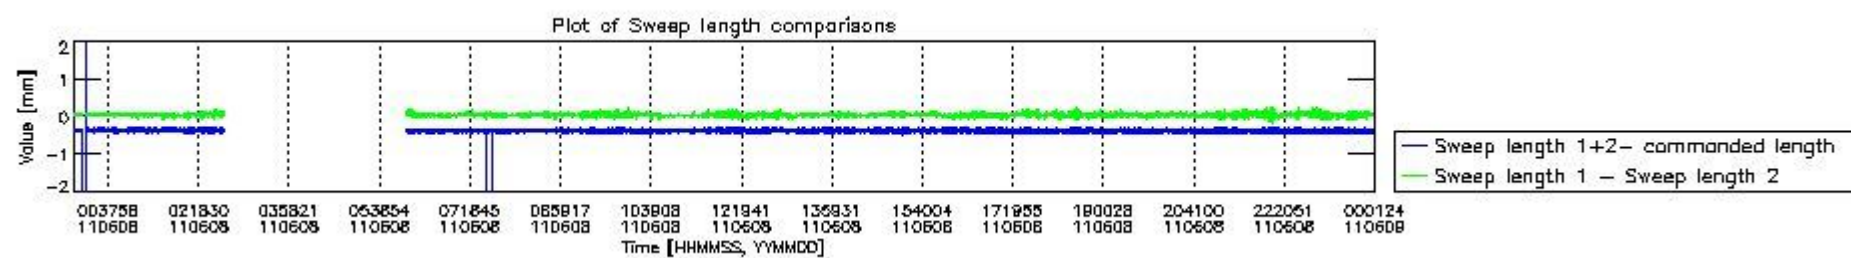

mipas_daily_report_level0_KSPT_L0_4504_N_20110608_8.PNG