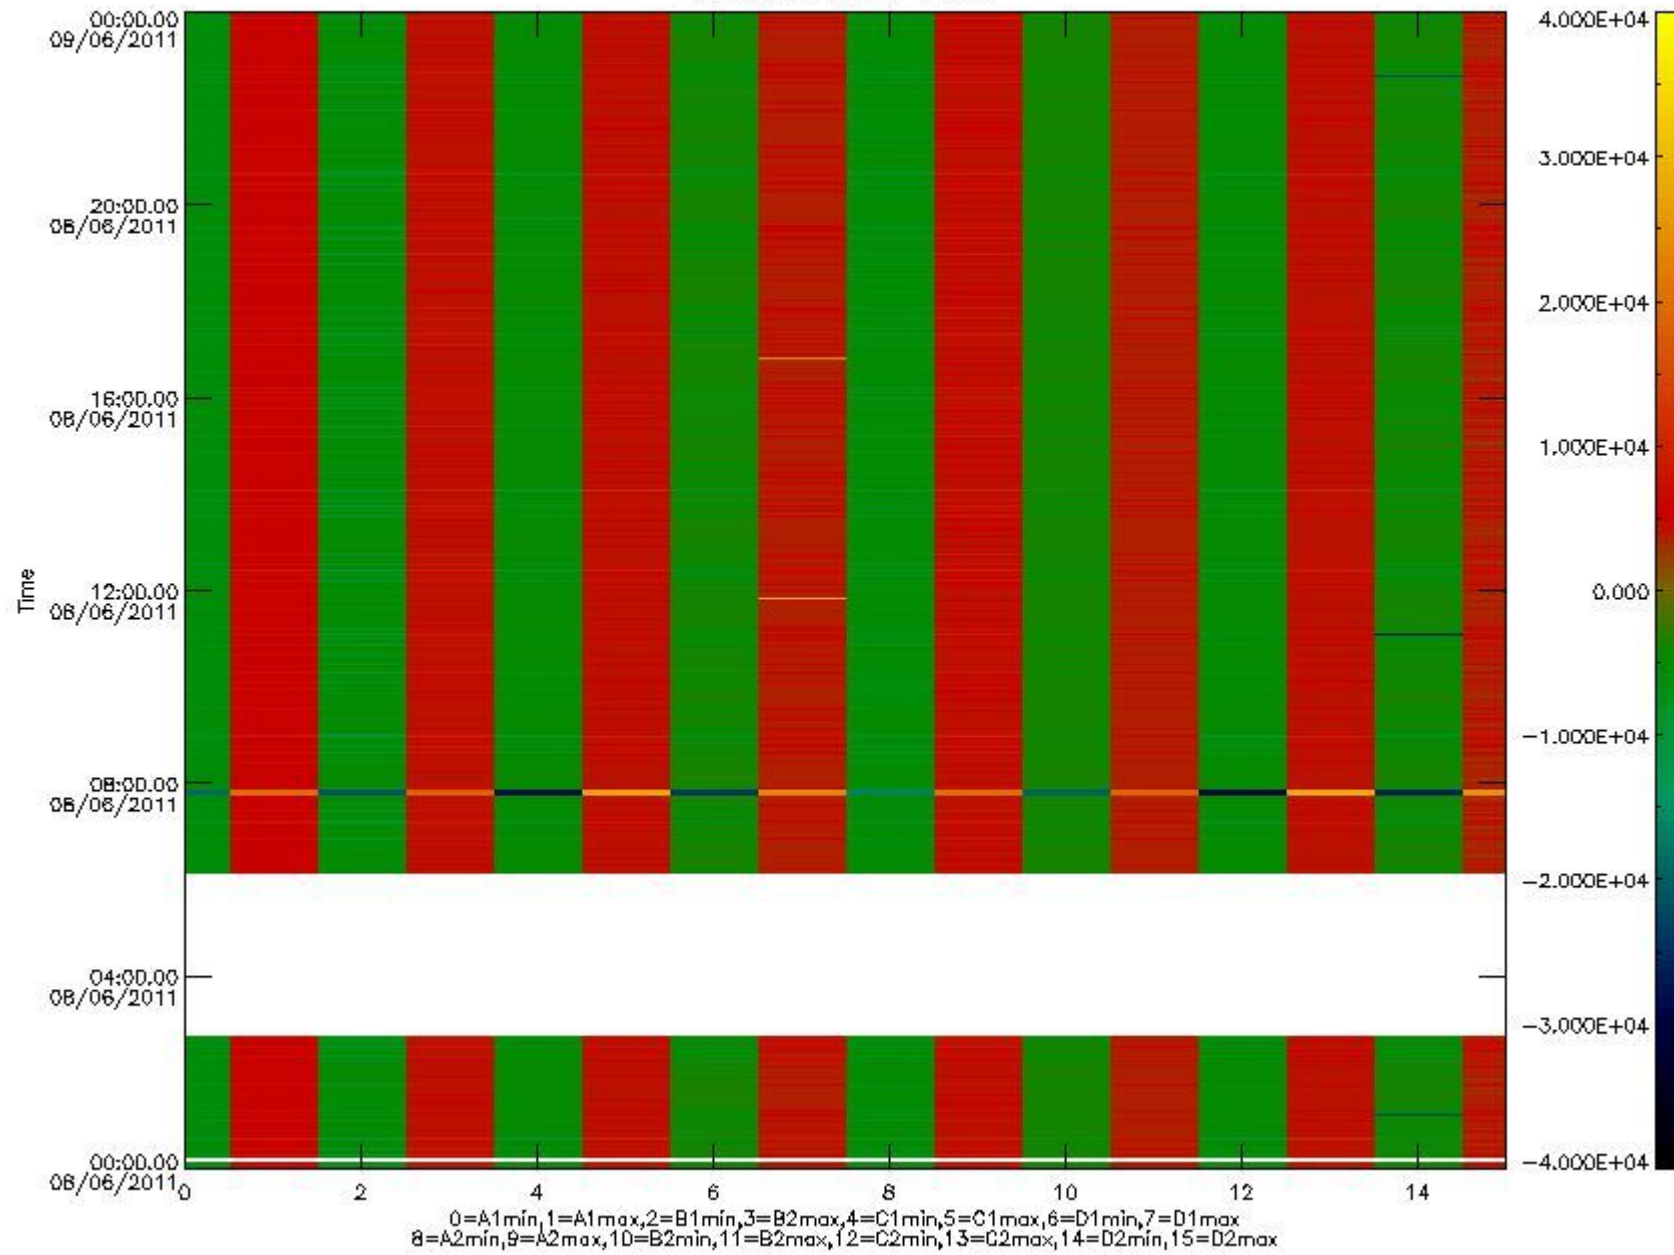

MIPNLOP_MIPSOUPAC_aux_fields_igm_cal, channel statistics plot
Colour indicates value.

mipas_daily_report_level0_KSPT_L0_4504_N_20110608_11.PNG

0.3 ADF monitoring

The use of ADFs is shown in two ways:

1. By means of two tables that can be used to find the ADF used for a specific product.
2. By means of plots that show changes in ADF using colours.

Number	ADF
0	AUX_CN0_AXVPDS20020123_121901_20020101_000000_20200101_000000
1	AUX_FPO_AXVPDS20110607_102112_20110606_194159_20110616_201532
2	AUX_FPO_AXVPDS20110608_102620_20110607_190514_20110617_211901

Number	Product name	#CN0	#FPO