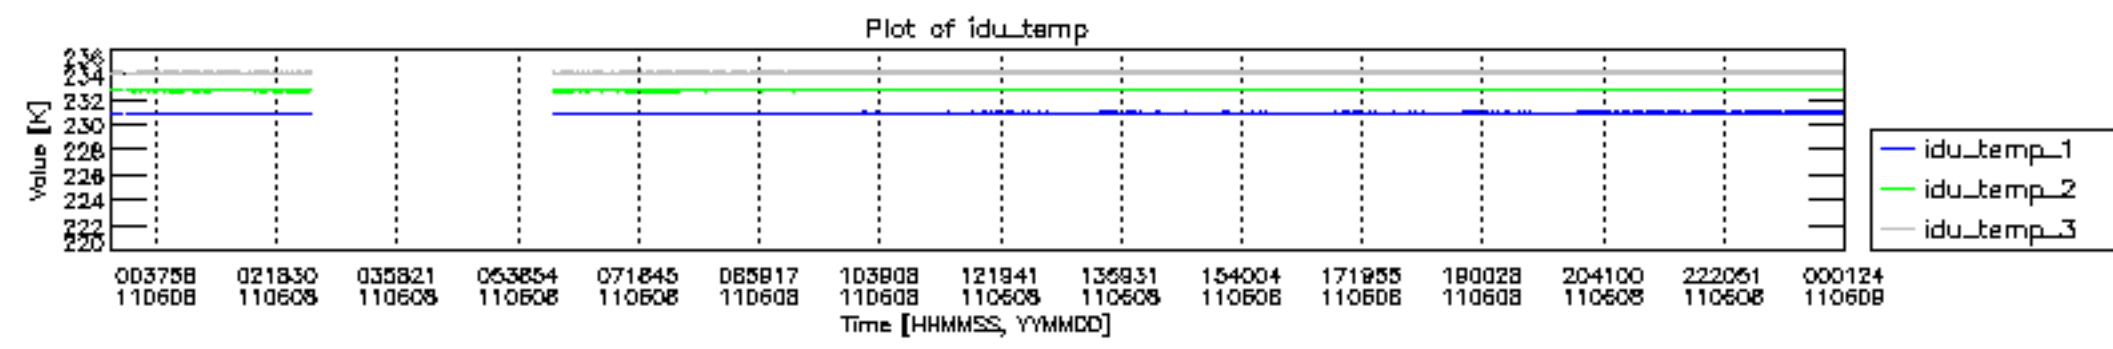

## 0.2 Instrument Operational Performance Parameters

The following plots give an overview of various instrument parameters for this day. The instrument parameters are part of the auxiliary data field within the source packets of the MIP\_NL\_\_0P product. The auxiliary data is normally included twice per interferogram. Note that only the first packet is currently included in monitoring.

mipas\_daily\_report\_level0\_KSPT\_L0\_4504\_N\_20110608\_12.PNG

mipas\_daily\_report\_level0\_KSPT\_L0\_4504\_N\_20110608\_13.PNG

MIPNLOP\_MIPSOUPAC\_aux\_fields\_igm\_cal, channel statistics plot  
 Colour indicates value.