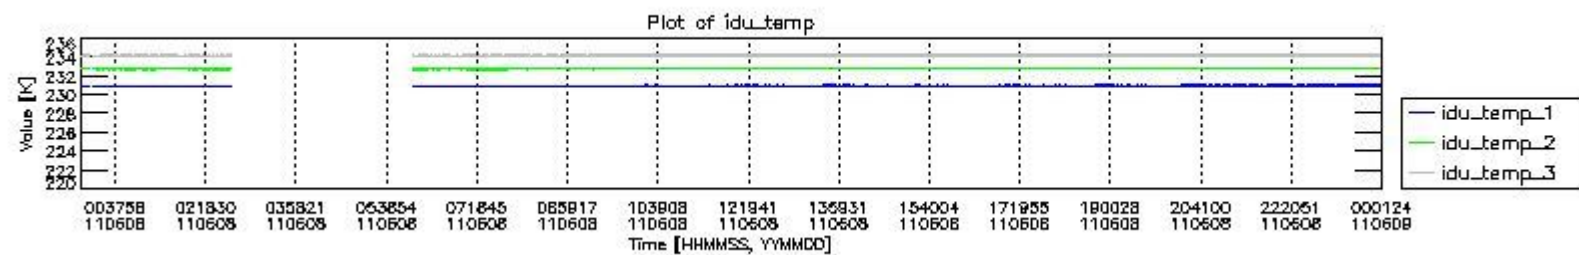

mipas_daily_report_level0_KSPT_L0_4504_N_20110608_2.PNG