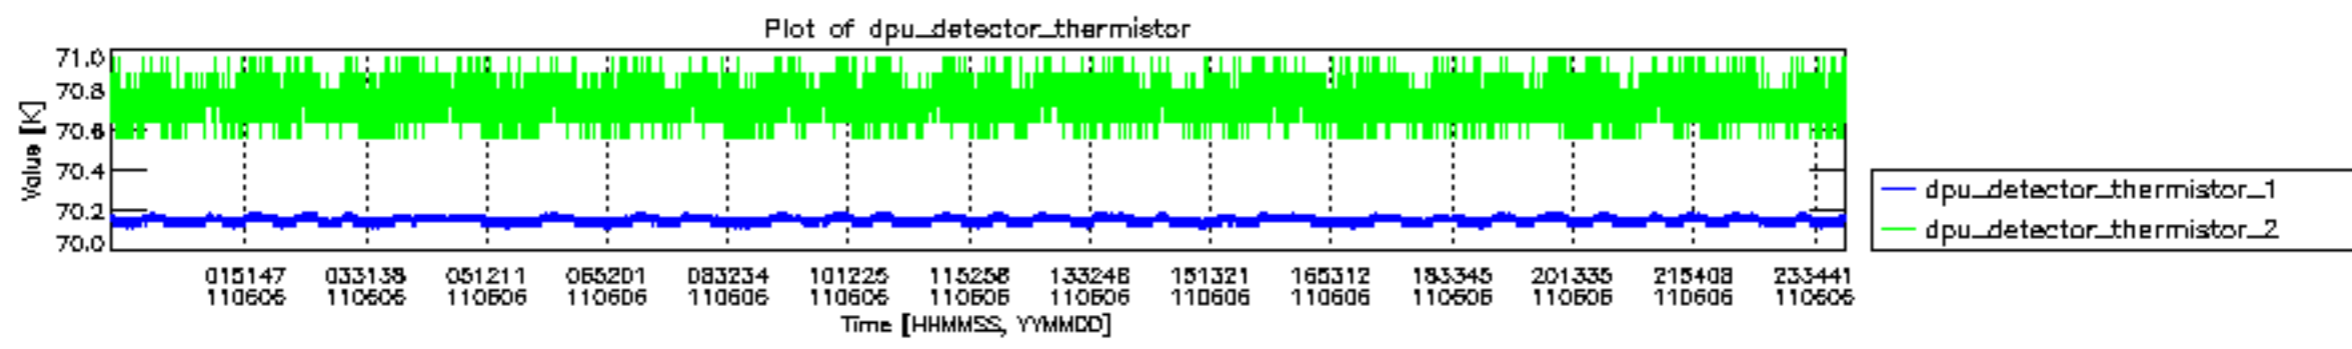

0.2 Instrument Operational Performance Parameters

The following plots give an overview of various instrument parameters for this day. The instrument parameters are part of the auxiliary data field within the source packets of the MIP_NL__0P product. The auxiliary data is normally included twice per interferogram. Note that only the first packet is currently included in monitoring.

mipas_daily_report_level0_KSPT_L0_4504_N_20110606_12.PNG

mipas_daily_report_level0_KSPT_L0_4504_N_20110606_13.PNG

MIPNLOP_MIPSOUPAC_aux_fields_igm_cal, channel statistics plot
 Colour indicates value.