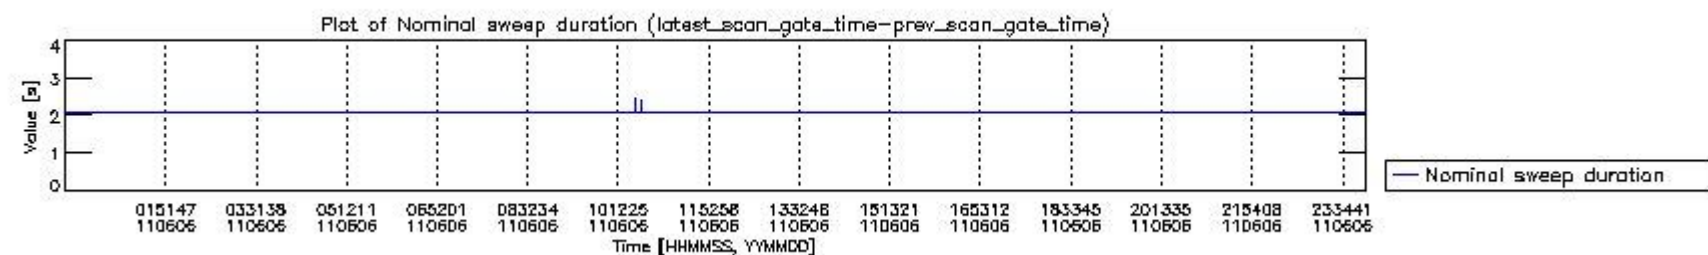

mipas_daily_report_level0_KSPT_L0_4504_N_20110606_4.PNG