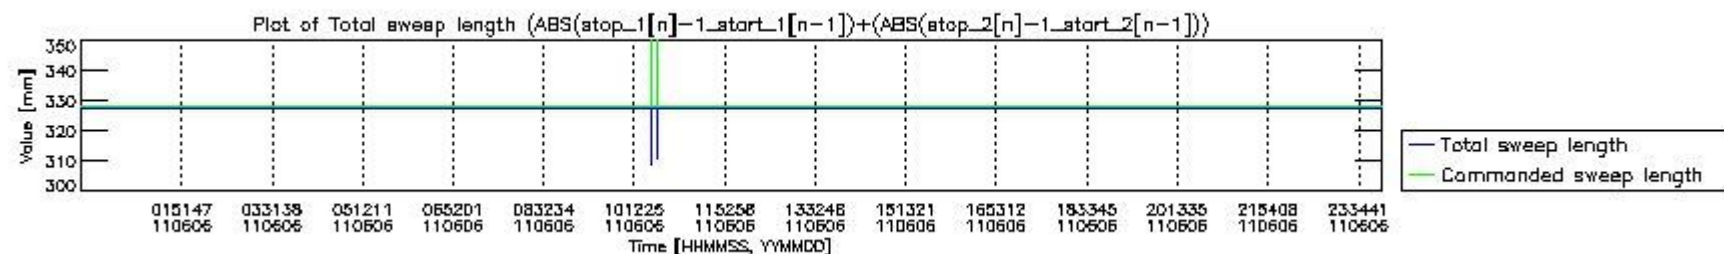

mipas_daily_report_level0_KSPT_L0_4504_N_20110606_6.PNG