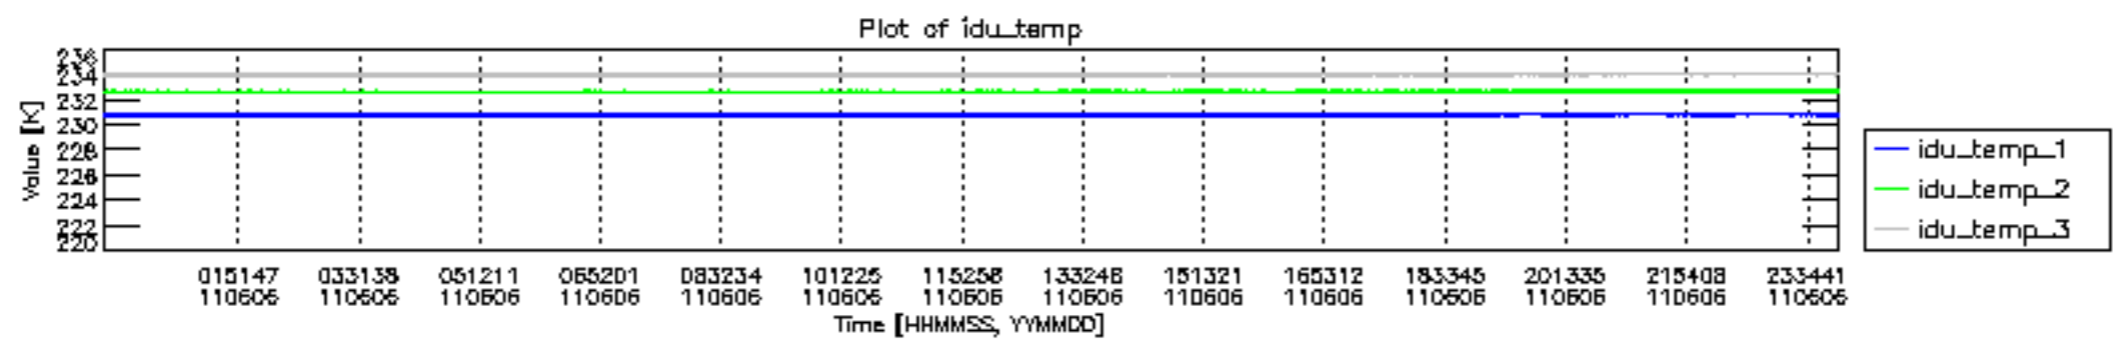

0.2 Instrument Operational Performance Parameters

The following plots give an overview of various instrument parameters for this day. The instrument parameters are part of the auxiliary data field within the source packets of the MIP_NL__0P product. The auxiliary data is normally included twice per interferogram. Note that only the first packet is currently included in monitoring.

mipas_daily_report_level0_KSPT_L0_4504_N_20110606_12.PNG

mipas_daily_report_level0_KSPT_L0_4504_N_20110606_13.PNG

MIPNLOP_MIPSOUPAC_aux_fields_igm_cal, channel statistics plot
 Colour indicates value.