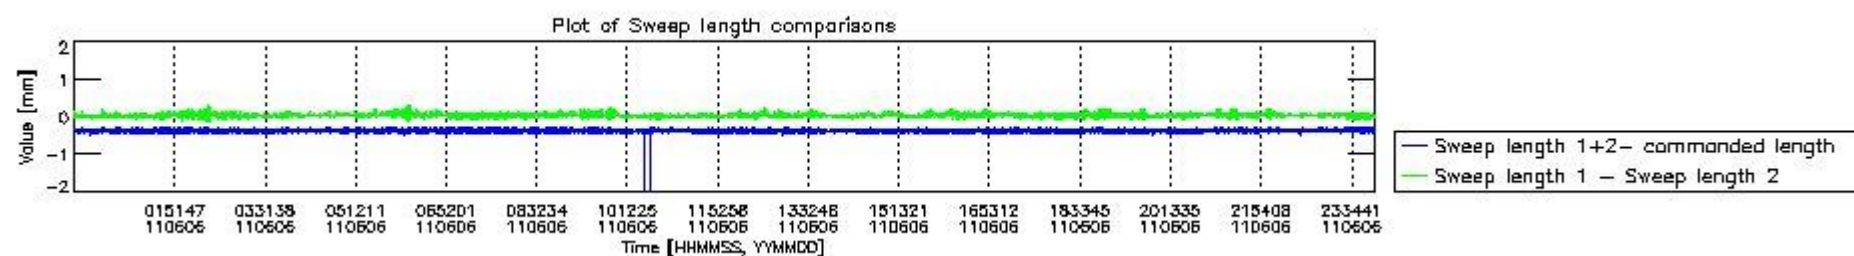

mipas_daily_report_level0_KSPT_L0_4504_N_20110606_8.PNG