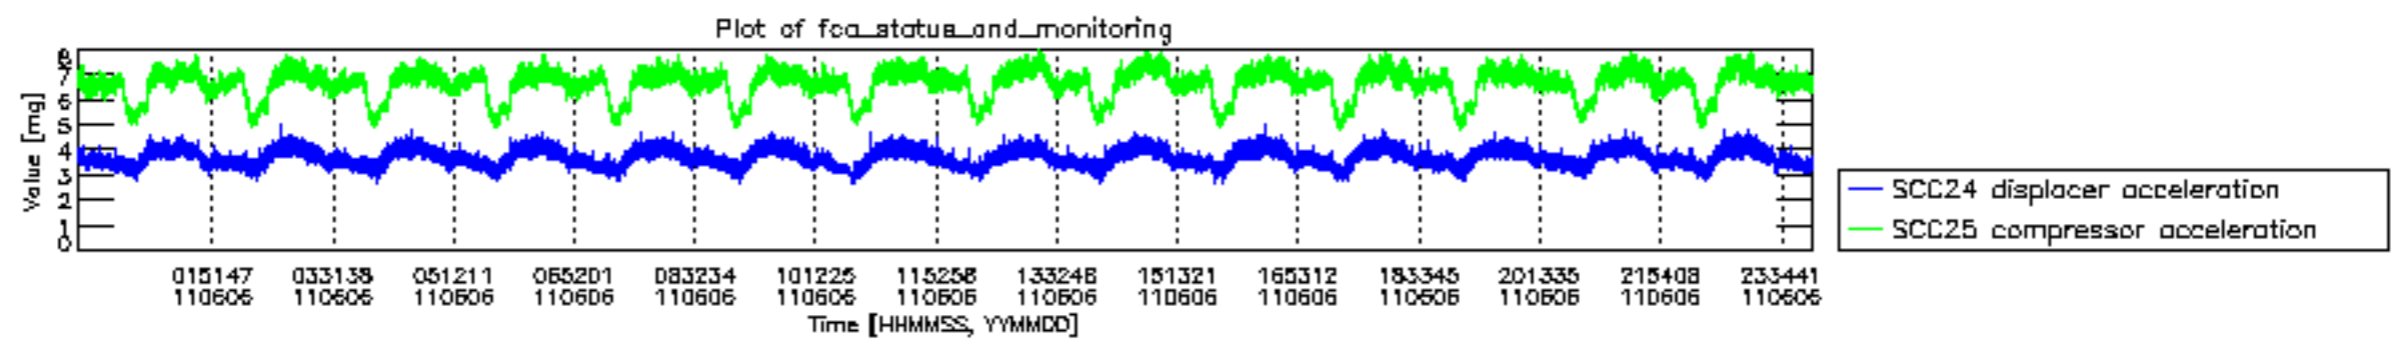

0.2 Instrument Operational Performance Parameters

The following plots give an overview of various instrument parameters for this day. The instrument parameters are part of the auxiliary data field within the source packets of the MIP_NL__0P product. The auxiliary data is normally included twice per interferogram. Note that only the first packet is currently included in monitoring.

mipas_daily_report_level0_KSPT_L0_4504_N_20110606_12.PNG

mipas_daily_report_level0_KSPT_L0_4504_N_20110606_13.PNG

MIPNLOP_MIPSOUPAC_aux_fields_igm_cal, channel statistics plot
 Colour indicates value.