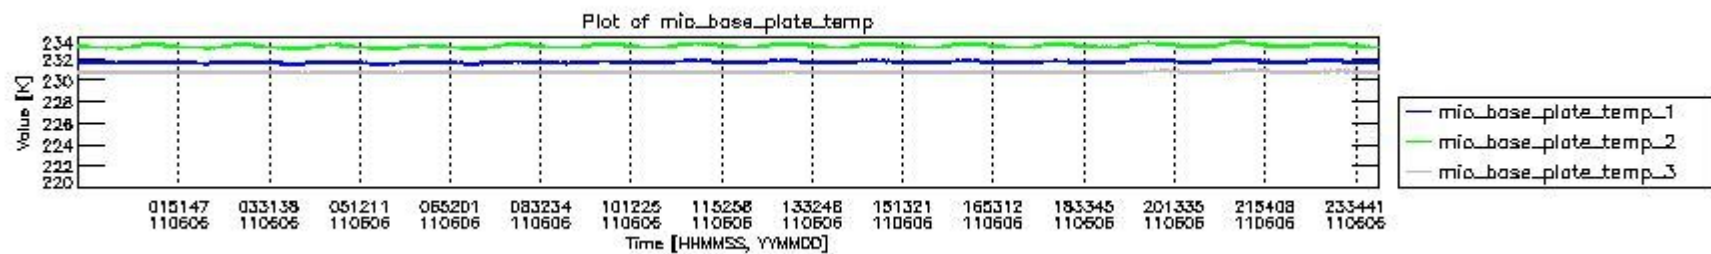

mipas_daily_report_level0_KSPT_L0_4504_N_20110606_1.PNG