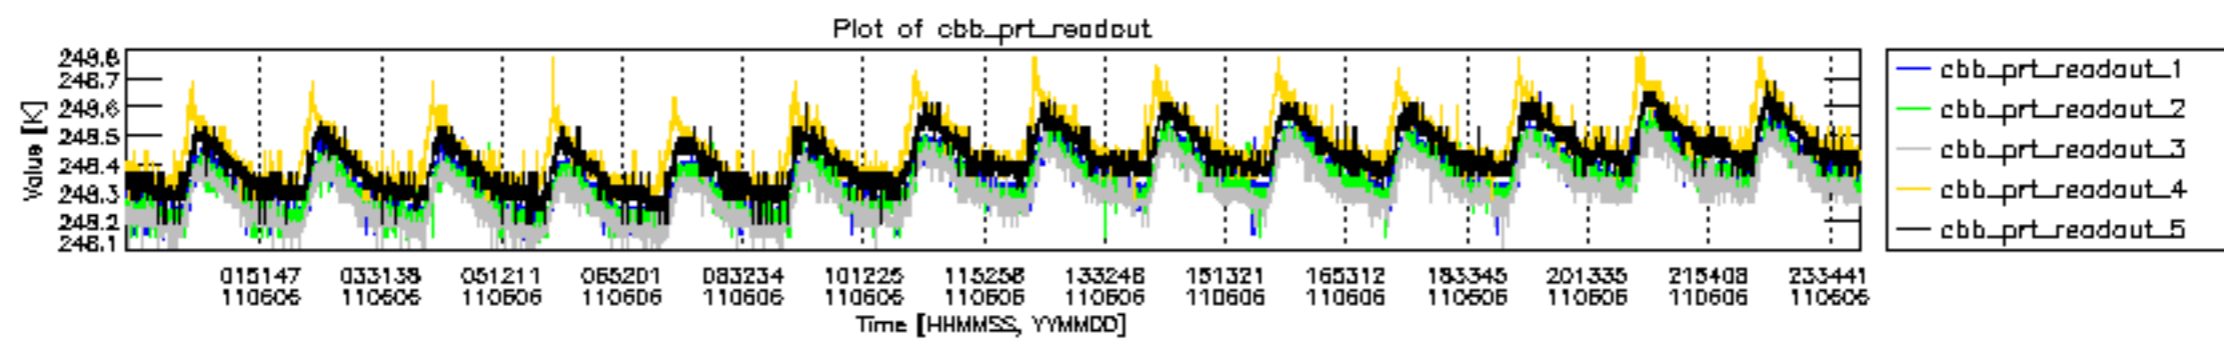

0.2 Instrument Operational Performance Parameters

The following plots give an overview of various instrument parameters for this day. The instrument parameters are part of the auxiliary data field within the source packets of the MIP_NL__0P product. The auxiliary data is normally included twice per interferogram. Note that only the first packet is currently included in monitoring.

mipas_daily_report_level0_KSPT_L0_4504_N_20110606_12.PNG

mipas_daily_report_level0_KSPT_L0_4504_N_20110606_13.PNG

MIPNLOP_MIPSOUPAC_aux_fields_igm_cal, channel statistics plot
 Colour indicates value.