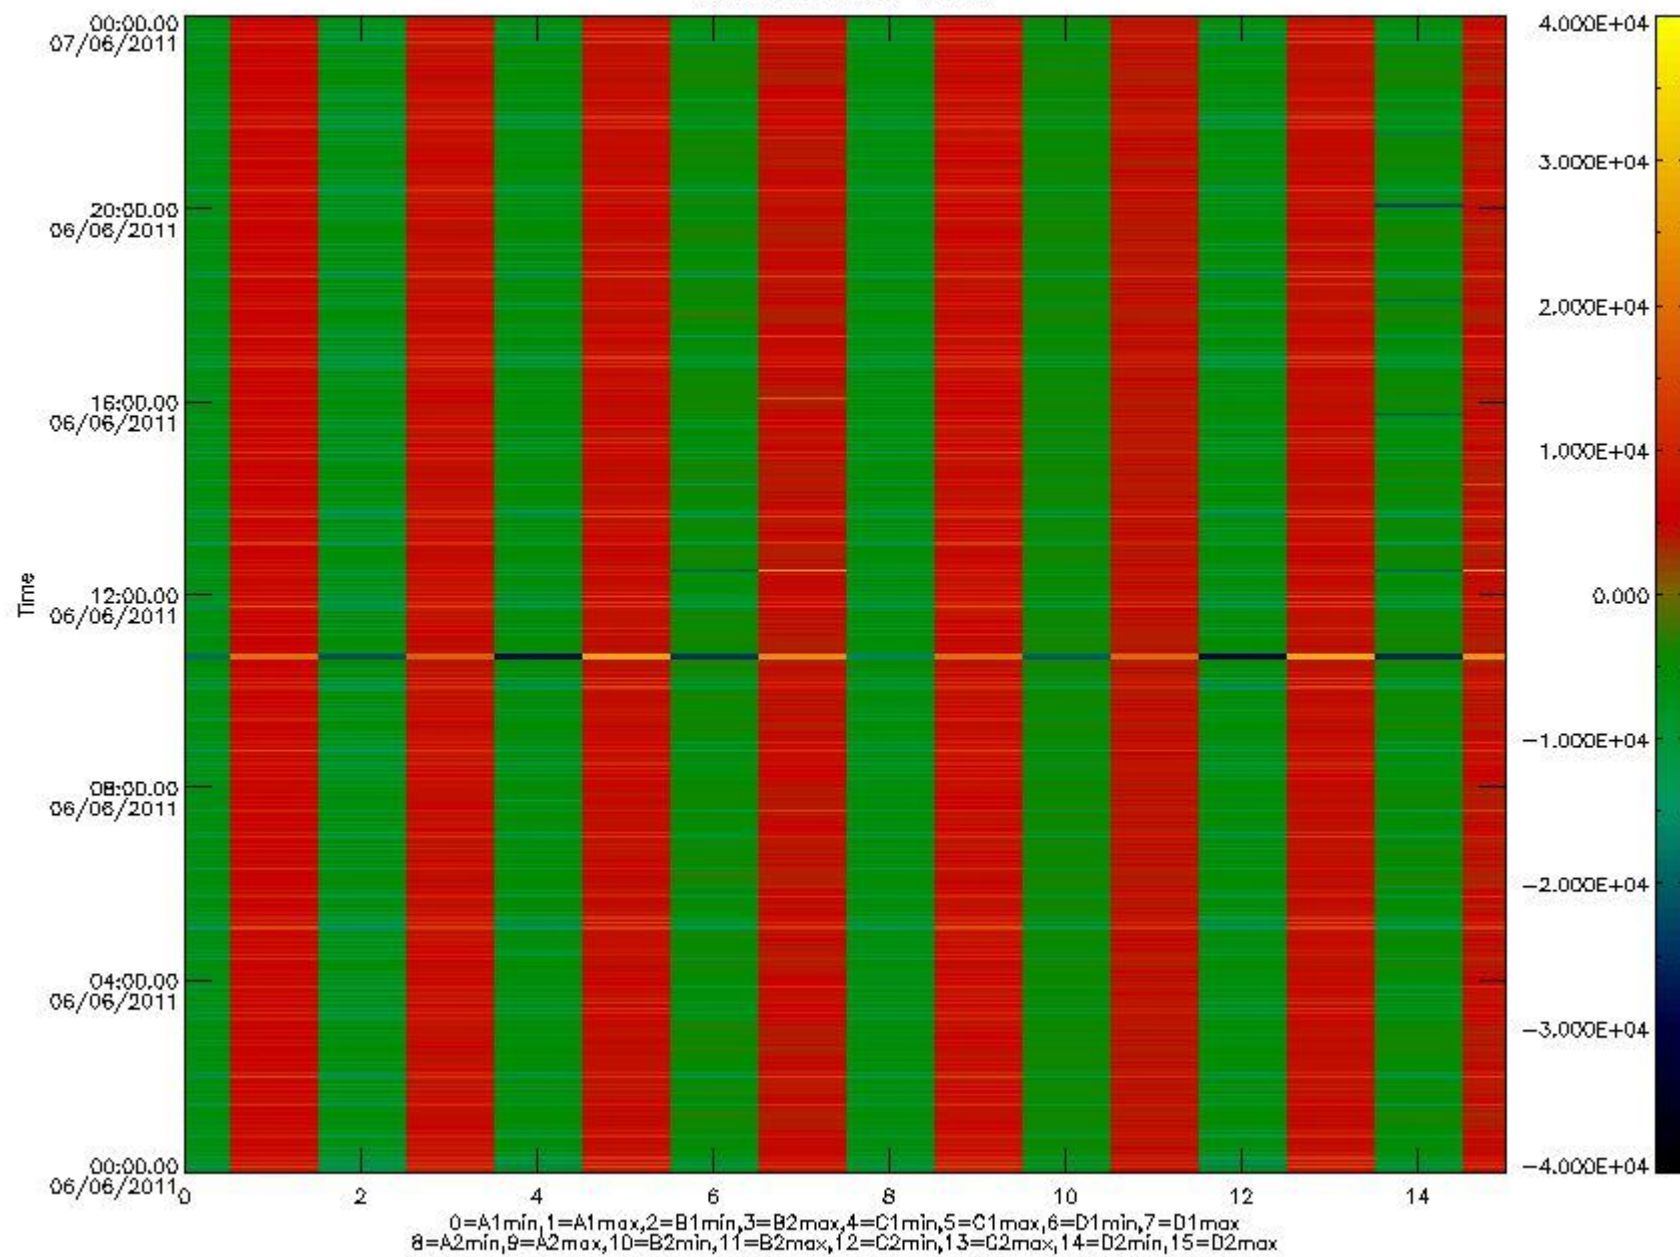

MIPNLOP_MIPSOUPAC_aux_fields_igm_cal, channel statistics plot
Colour indicates value.

mipas_daily_report_level0_KSPT_L0_4504_N_20110606_11.PNG

0.3 ADF monitoring

The use of ADFs is shown in two ways:

1. By means of two tables that can be used to find the ADF used for a specific product.
2. By means of plots that show changes in ADF using colours.

Number	ADF
0	AUX_CN0_AXVPDS20020123_121901_20020101_000000_20200101_000000
1	AUX_FPO_AXVPDS20110603_102114_20110602_184828_20110612_210215
2	AUX_FPO_AXVPDS20110606_221318_20110605_183829_20110615_205216

Number	Product name	#CN0	#FPO