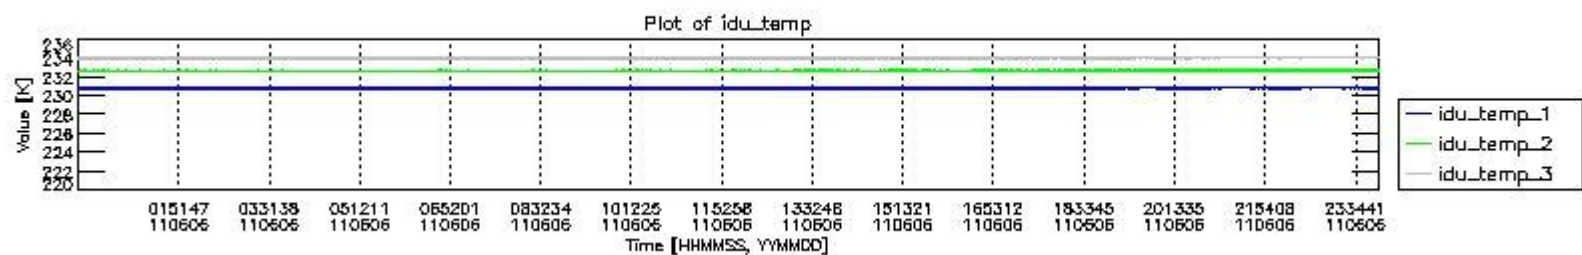

mipas_daily_report_level0_KSPT_L0_4504_N_20110606_2.PNG