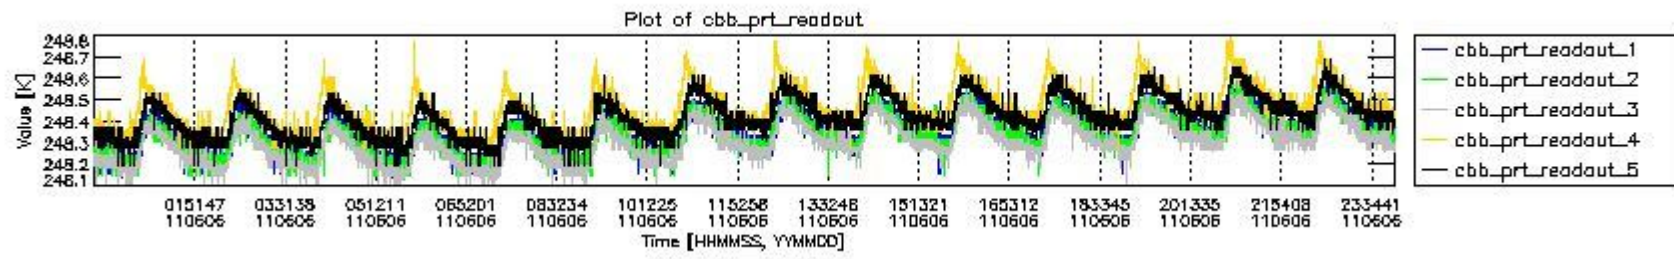

mipas_daily_report_level0_KSPT_L0_4504_N_20110606_9.PNG