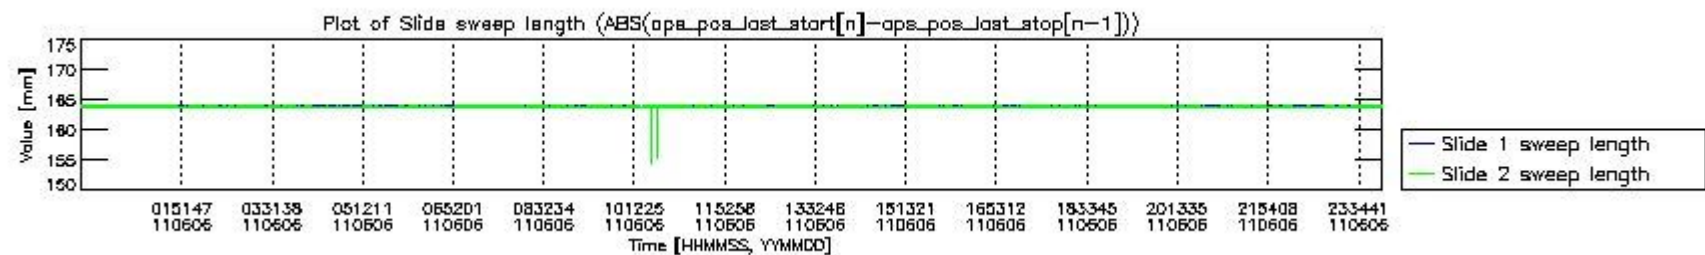

mipas_daily_report_level0_KSPT_L0_4504_N_20110606_7.PNG