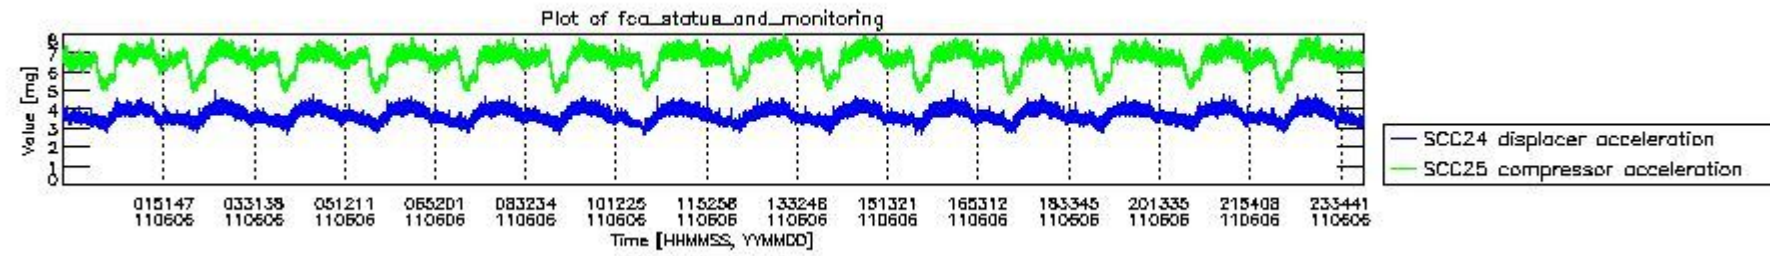

mipas_daily_report_level0_KSPT_L0_4504_N_20110606_10.PNG

The following table shows channel statistics for all channels for this day.

Channel	Min	Max	ADC
A1	-19269	20523	16bit
B1	-22102	18860	16bit
C1	-28760	28700	16bit
D1	-32768	32767	16bit
A2	-16578	20649	16bit
B2	-20595	20114	16bit
C2	-29864	29542	16bit
D2	-32768	32767	16bit