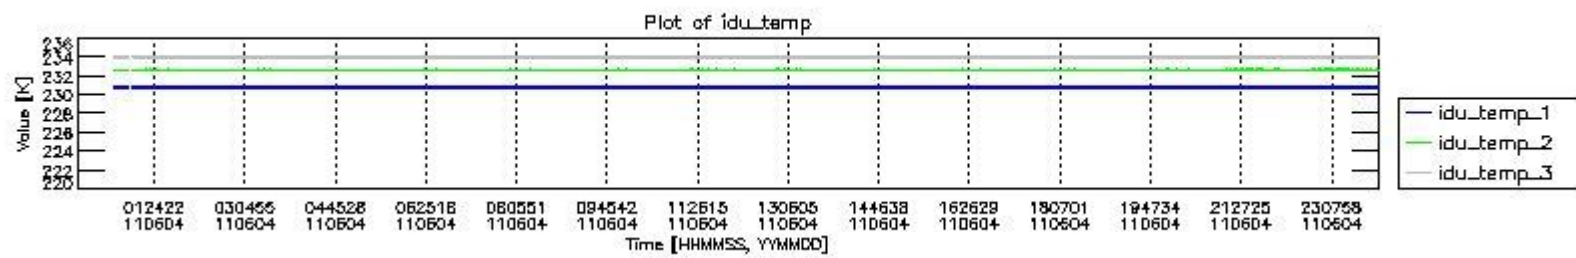

mipas_daily_report_level0_KSPT_L0_4504_N_20110604_2.PNG