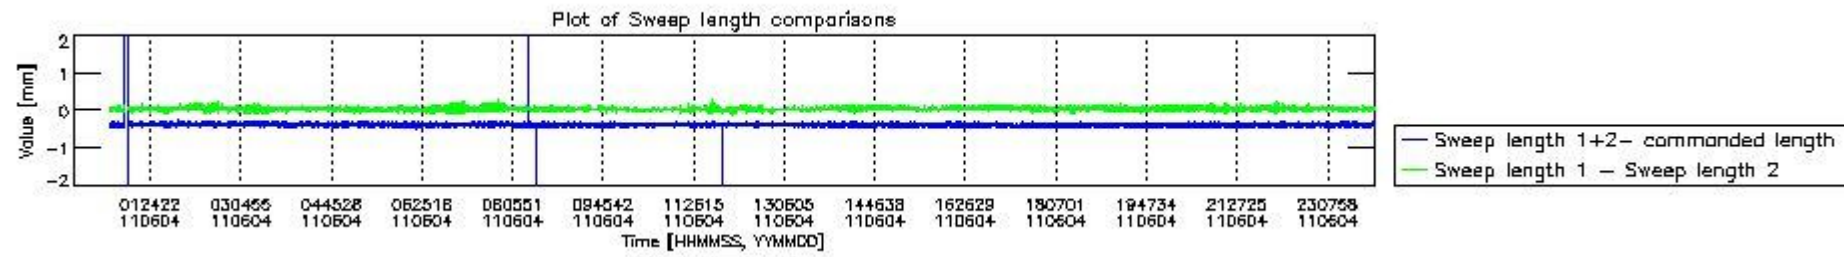

mipas_daily_report_level0_KSPT_L0_4504_N_20110604_8.PNG