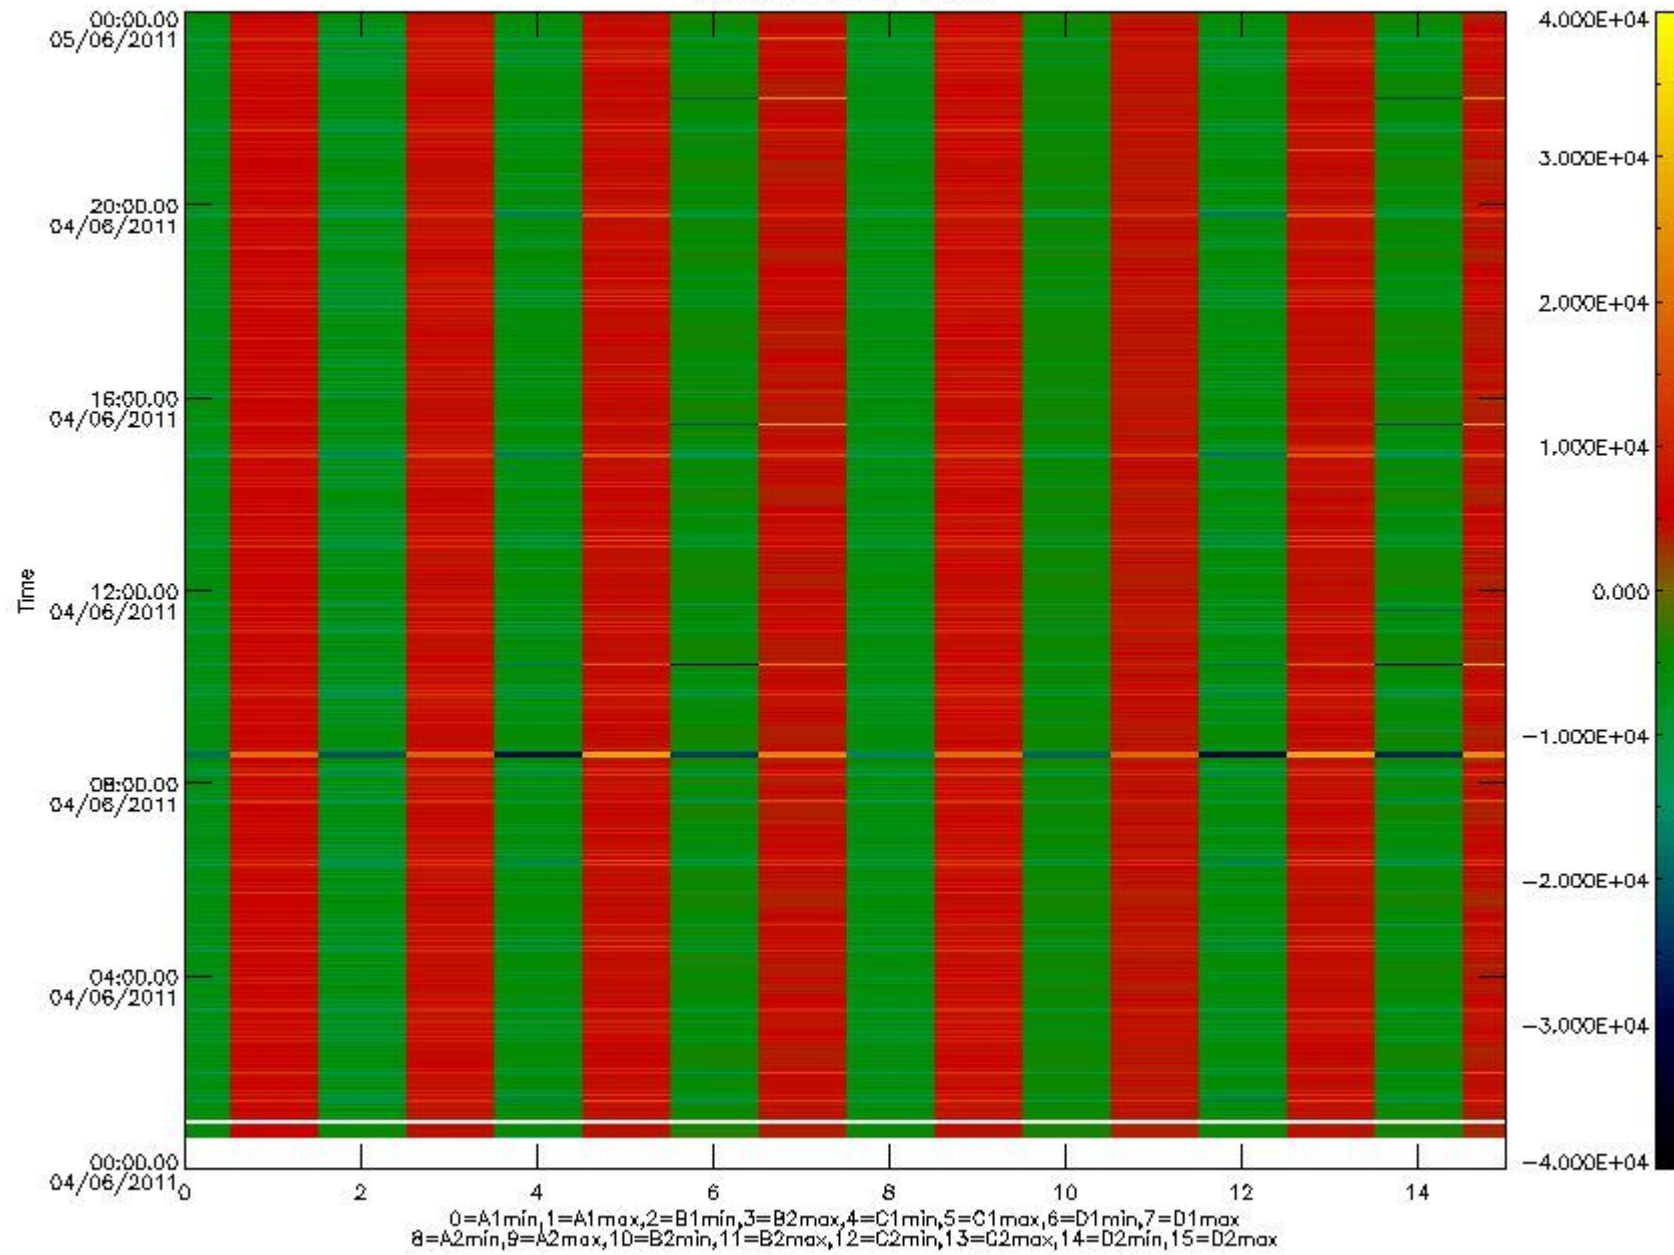

0.1.1 Report summary

The table below shows general characteristics of the data that are included into this report.

Item	Value
Report version	v1.6 08-11-2010
Time of report generation	09JUN2011 05:23:36
Data source version	KSPT_L0/4504-N
Processing scope for products	04JUN2011 00:00:00 to 05JUN2011 00:00:00
Start time of first product within scope	04JUN2011 00:39:44
Stop time of last product within scope	05JUN2011 00:04:21
Total number of level 0 products	20
Number of level 0 products with errors	4

0.2 Instrument Operational Performance Parameters

The following plots give an overview of various instrument parameters for this day. The instrument parameters are part of the auxiliary data field within the source packets of the MIP_NL__0P product. The auxiliary data is normally included twice per interferogram. Note that only the first packet is currently included in monitoring.

mipas_daily_report_level0_KSPT_L0_4504_N_20110604_8.PNG

mipas_daily_report_level0_KSPT_L0_4504_N_20110604_9.PNG

mipas_daily_report_level0_KSPT_L0_4504_N_20110604_10.PNG

The following table shows channel statistics for all channels for this day.

mipas_daily_report_level0_KSPT_L0_4504_N_20110604_11.PNG

0.3 ADF monitoring

The use of ADFs is shown in two ways:

1. By means of two tables that can be used to find the ADF used for a specific product.
2. By means of plots that show changes in ADF using colours.