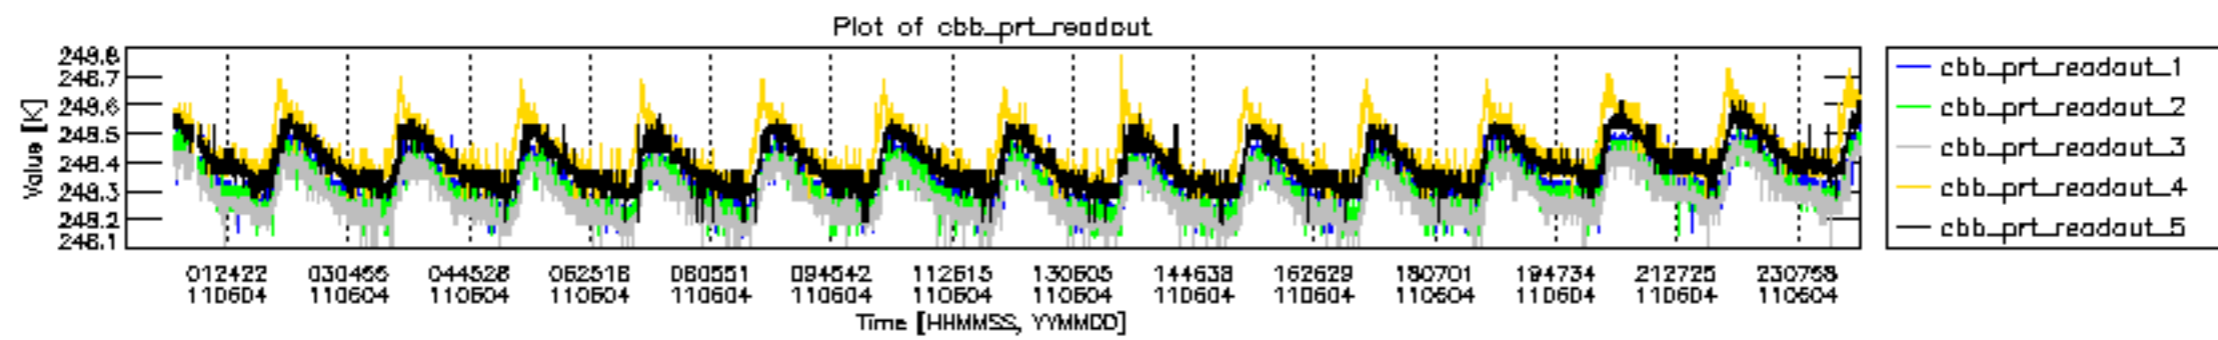

0.2 Instrument Operational Performance Parameters

The following plots give an overview of various instrument parameters for this day. The instrument parameters are part of the auxiliary data field within the source packets of the MIP_NL__0P product. The auxiliary data is normally included twice per interferogram. Note that only the first packet is currently included in monitoring.

mipas_daily_report_level0_KSPT_L0_4504_N_20110604_12.PNG

mipas_daily_report_level0_KSPT_L0_4504_N_20110604_13.PNG

MIPNLOP_MIPSOUPAC_aux_fields_igm_cal, channel statistics plot
 Colour indicates value.