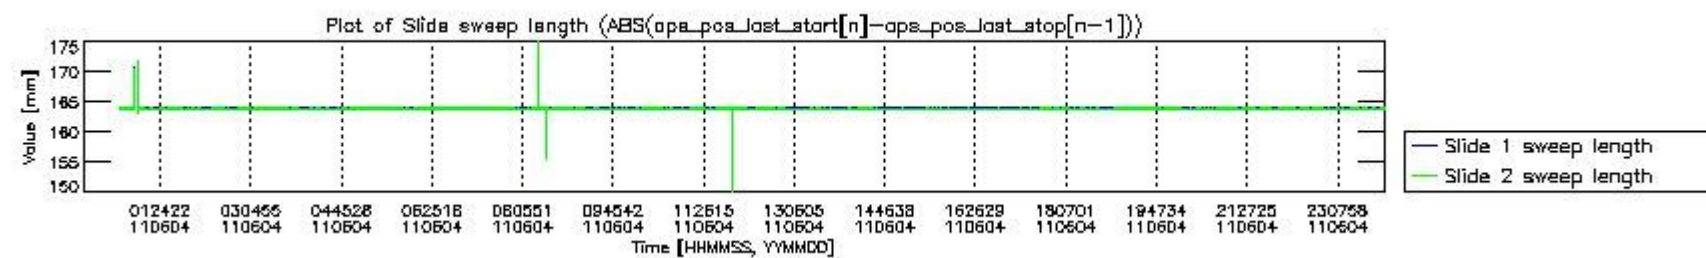

mipas_daily_report_level0_KSPT_L0_4504_N_20110604_7.PNG