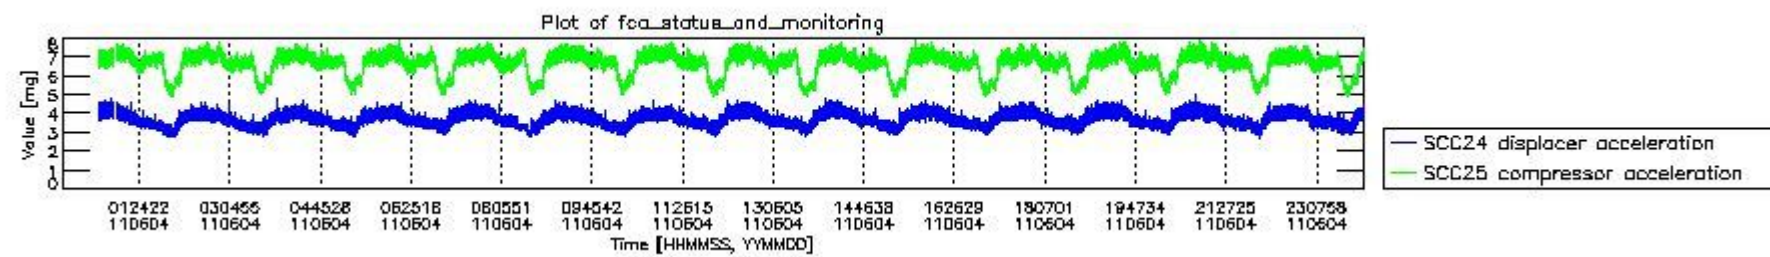

mipas_daily_report_level0_KSPT_L0_4504_N_20110604_10.PNG

The following table shows channel statistics for all channels for this day.

Channel	Min	Max	ADC
A1	-19272	20542	16bit
B1	-22070	18841	16bit
C1	-28713	28607	16bit
D1	-32768	32767	16bit
A2	-16571	20636	16bit
B2	-20563	20059	16bit
C2	-29810	29447	16bit
D2	-32768	32767	16bit