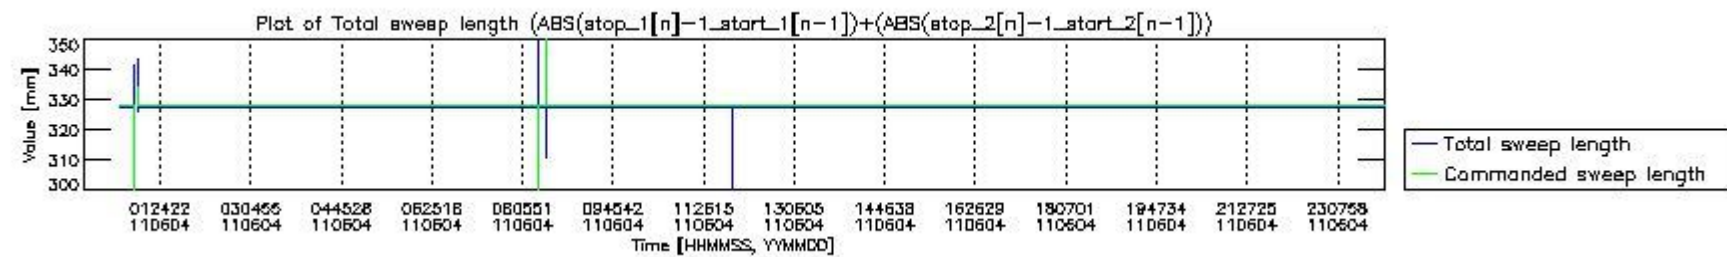

mipas_daily_report_level0_KSPT_L0_4504_N_20110604_6.PNG