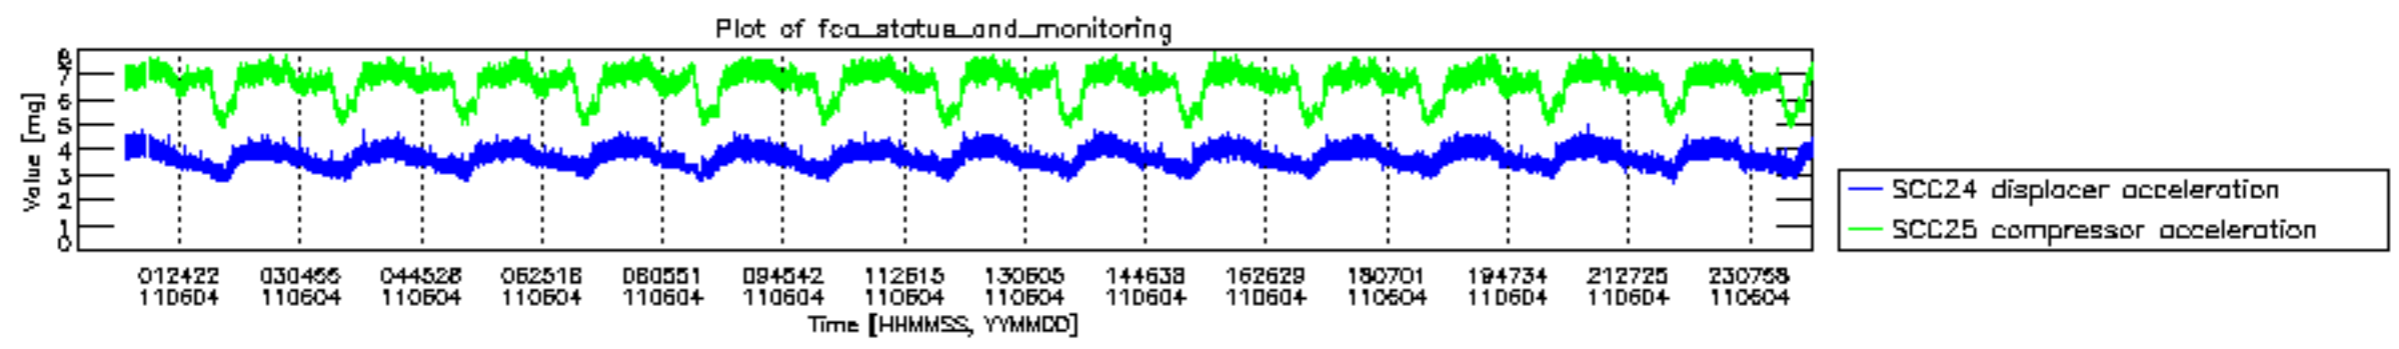

0.2 Instrument Operational Performance Parameters

The following plots give an overview of various instrument parameters for this day. The instrument parameters are part of the auxiliary data field within the source packets of the MIP_NL__0P product. The auxiliary data is normally included twice per interferogram. Note that only the first packet is currently included in monitoring.

mipas_daily_report_level0_KSPT_L0_4504_N_20110604_12.PNG

mipas_daily_report_level0_KSPT_L0_4504_N_20110604_13.PNG

MIPNLOP_MIPSOUPAC_aux_fields_igm_cal, channel statistics plot
 Colour indicates value.