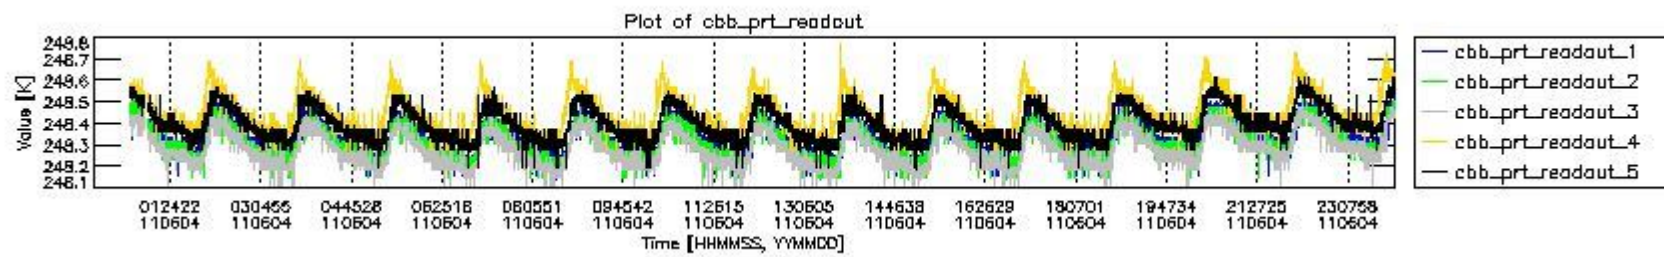

mipas_daily_report_level0_KSPT_L0_4504_N_20110604_9.PNG