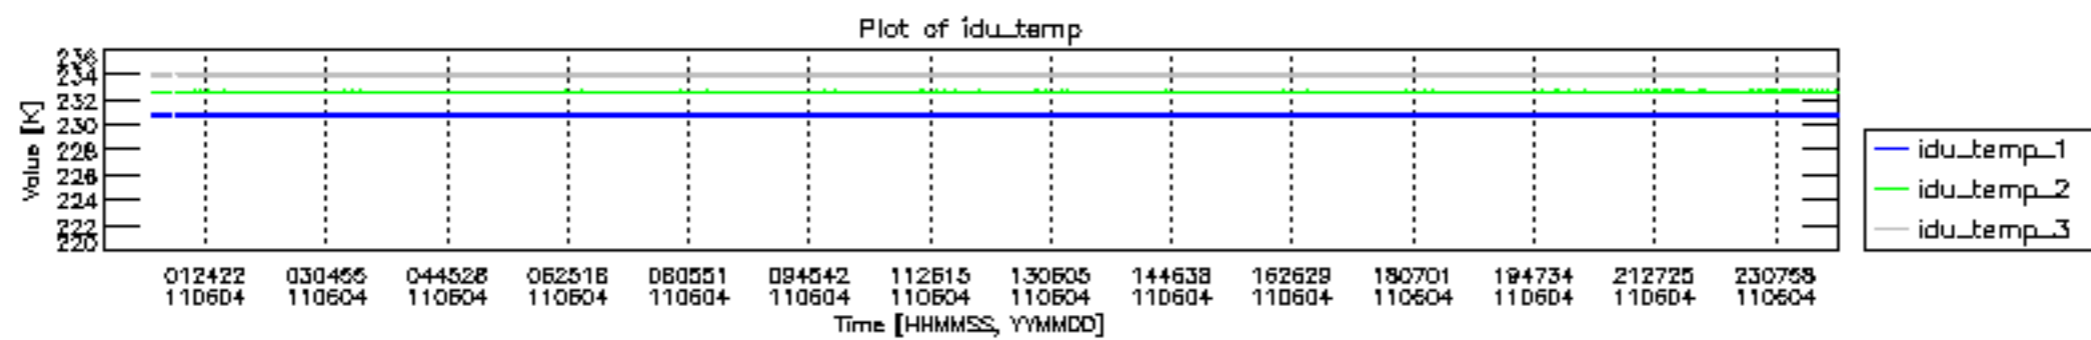

0.2 Instrument Operational Performance Parameters

The following plots give an overview of various instrument parameters for this day. The instrument parameters are part of the auxiliary data field within the source packets of the MIP_NL__0P product. The auxiliary data is normally included twice per interferogram. Note that only the first packet is currently included in monitoring.

mipas_daily_report_level0_KSPT_L0_4504_N_20110604_12.PNG

mipas_daily_report_level0_KSPT_L0_4504_N_20110604_13.PNG

MIPNLOP_MIPSOUPAC_aux_fields_igm_cal, channel statistics plot
 Colour indicates value.