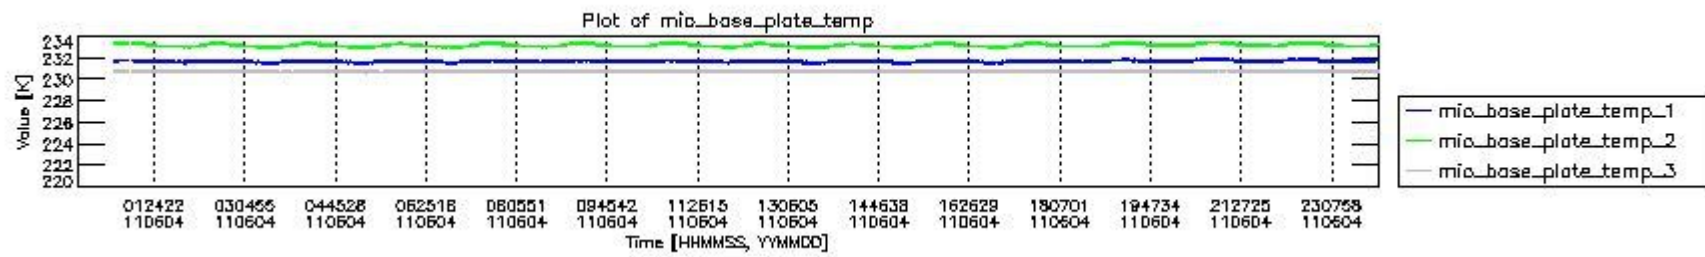

mipas_daily_report_level0_KSPT_L0_4504_N_20110604_1.PNG