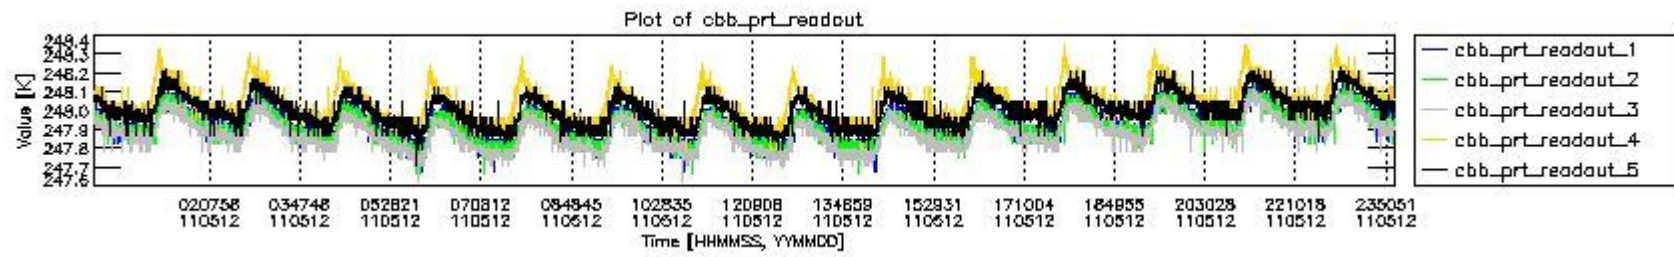

mipas_daily_report_level0_KSPT_L0_4504_N_20110512_9.PNG