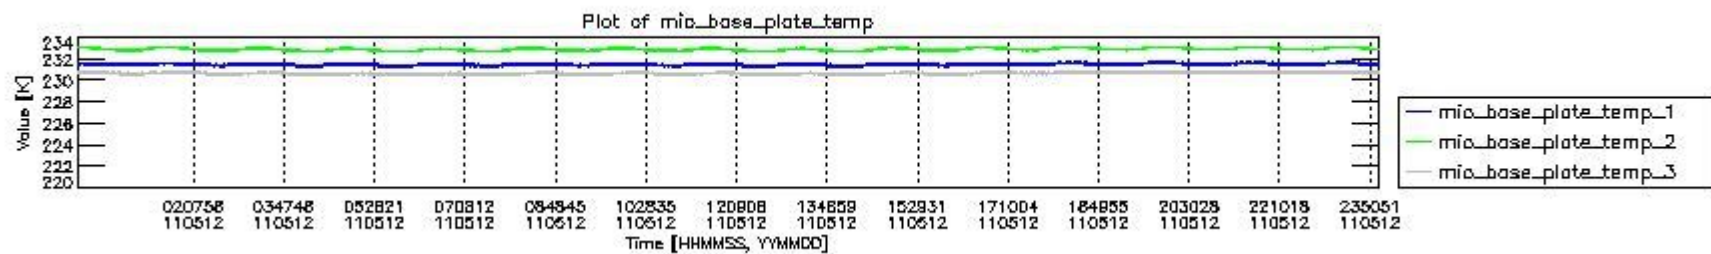

mipas_daily_report_level0_KSPT_L0_4504_N_20110512_1.PNG