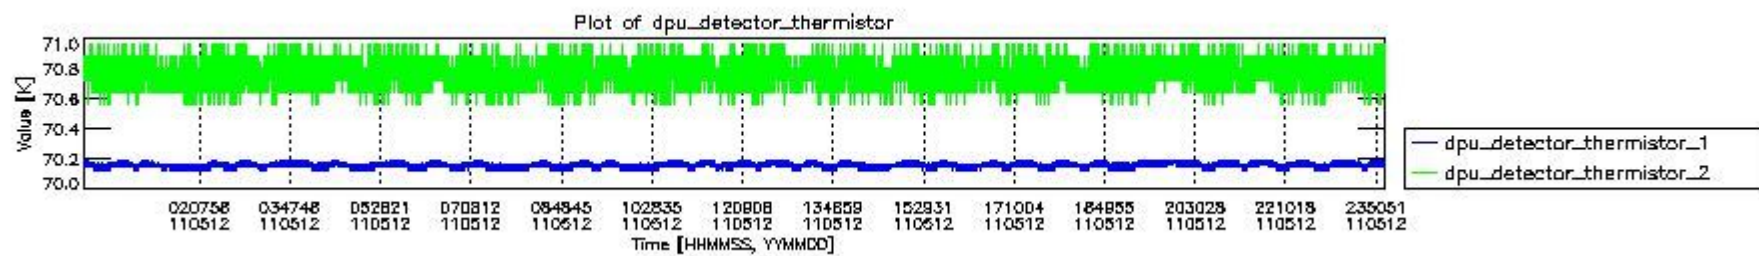

mipas_daily_report_level0_KSPT_L0_4504_N_20110512_3.PNG