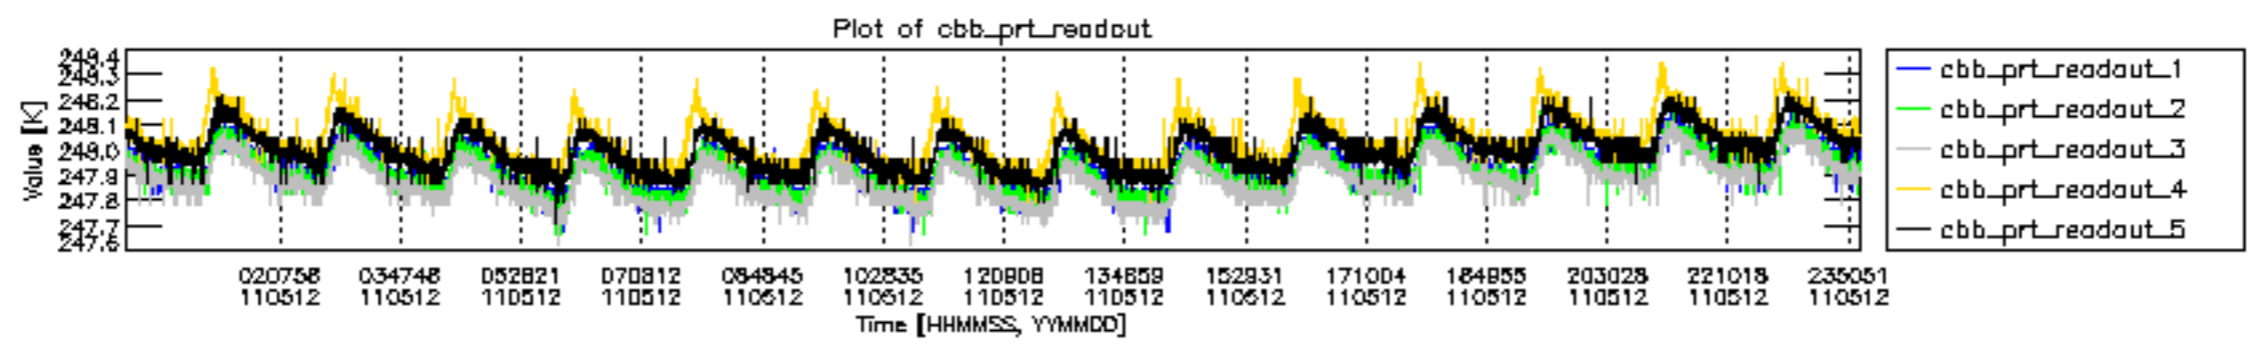

0.2 Instrument Operational Performance Parameters

The following plots give an overview of various instrument parameters for this day. The instrument parameters are part of the auxiliary data field within the source packets of the MIP_NL__0P product. The auxiliary data is normally included twice per interferogram. Note that only the first packet is currently included in monitoring.

mipas_daily_report_level0_KSPT_L0_4504_N_20110512_12.PNG

mipas_daily_report_level0_KSPT_L0_4504_N_20110512_13.PNG

MIPNLOP_MIPSOUPAC_aux_fields_igm_cal, channel statistics plot
 Colour indicates value.