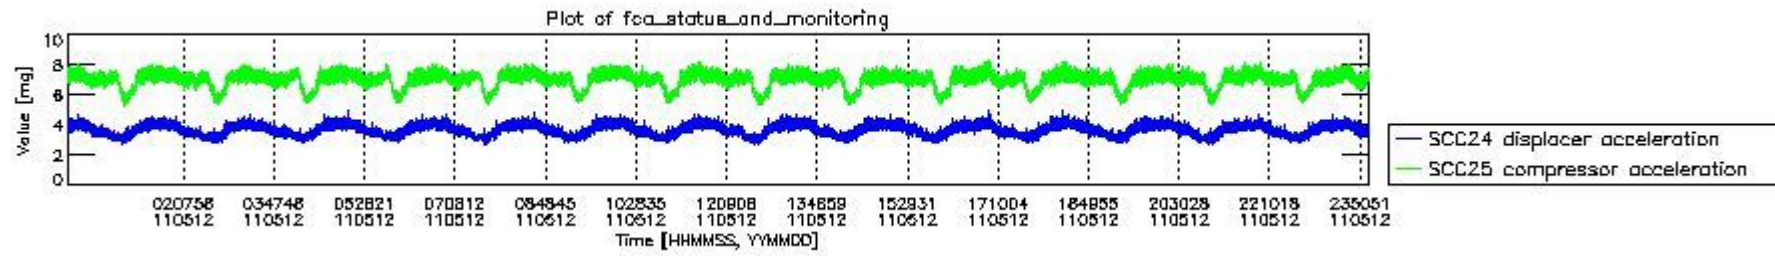

mipas_daily_report_level0_KSPT_L0_4504_N_20110512_10.PNG

The following table shows channel statistics for all channels for this day.

Channel	Min	Max	ADC
A1	-19281	20753	16bit
B1	-22621	19050	16bit
C1	-27995	27972	16bit
D1	-32768	32767	16bit
A2	-16597	20911	16bit
B2	-21005	20192	16bit
C2	-29092	28765	16bit
D2	-32768	32767	16bit