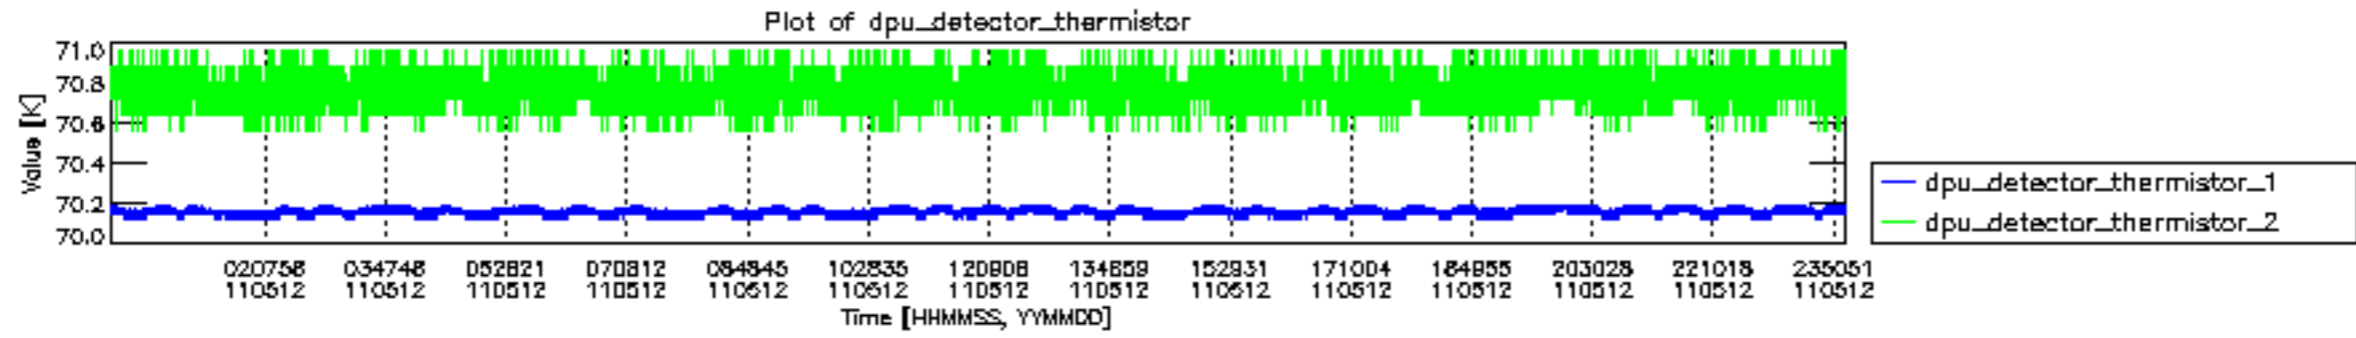

0.2 Instrument Operational Performance Parameters

The following plots give an overview of various instrument parameters for this day. The instrument parameters are part of the auxiliary data field within the source packets of the MIP_NL__0P product. The auxiliary data is normally included twice per interferogram. Note that only the first packet is currently included in monitoring.

mipas_daily_report_level0_KSPT_L0_4504_N_20110512_12.PNG

mipas_daily_report_level0_KSPT_L0_4504_N_20110512_13.PNG

MIPNLOP_MIPSOUPAC_aux_fields_igm_cal, channel statistics plot
 Colour indicates value.