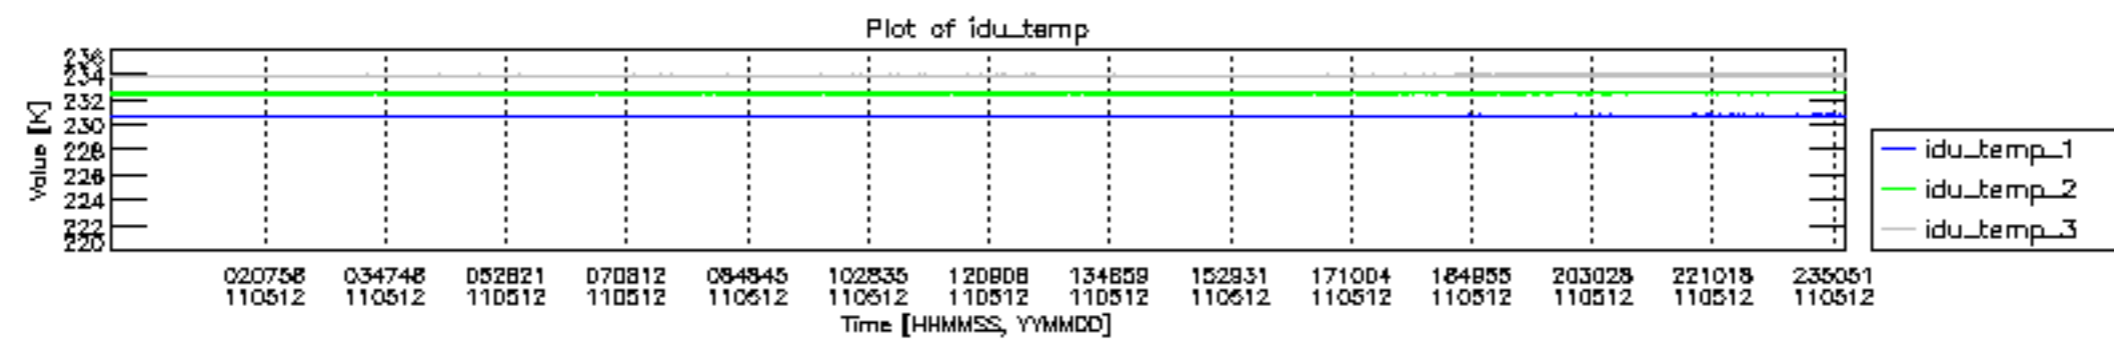

0.2 Instrument Operational Performance Parameters

The following plots give an overview of various instrument parameters for this day. The instrument parameters are part of the auxiliary data field within the source packets of the MIP_NL__0P product. The auxiliary data is normally included twice per interferogram. Note that only the first packet is currently included in monitoring.

mipas_daily_report_level0_KSPT_L0_4504_N_20110512_12.PNG

mipas_daily_report_level0_KSPT_L0_4504_N_20110512_13.PNG

MIPNLOP_MIPSOUPAC_aux_fields_igm_cal, channel statistics plot
 Colour indicates value.