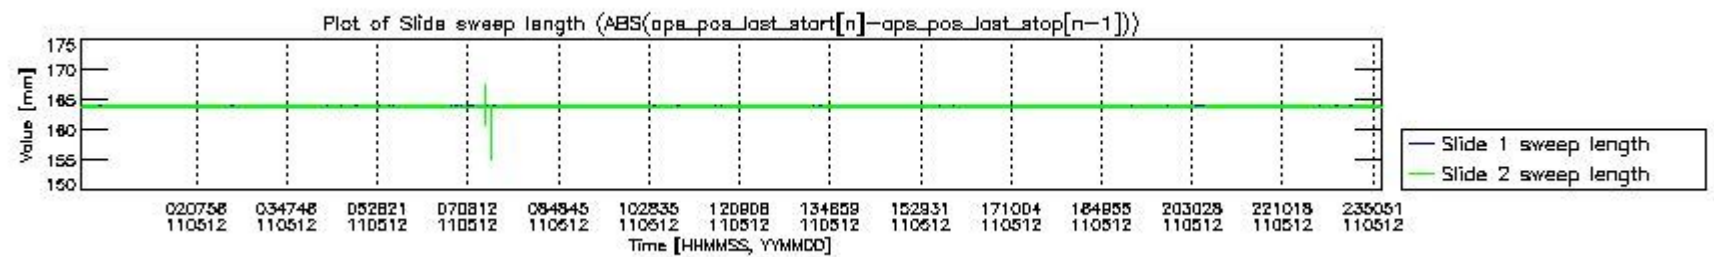

mipas_daily_report_level0_KSPT_L0_4504_N_20110512_7.PNG