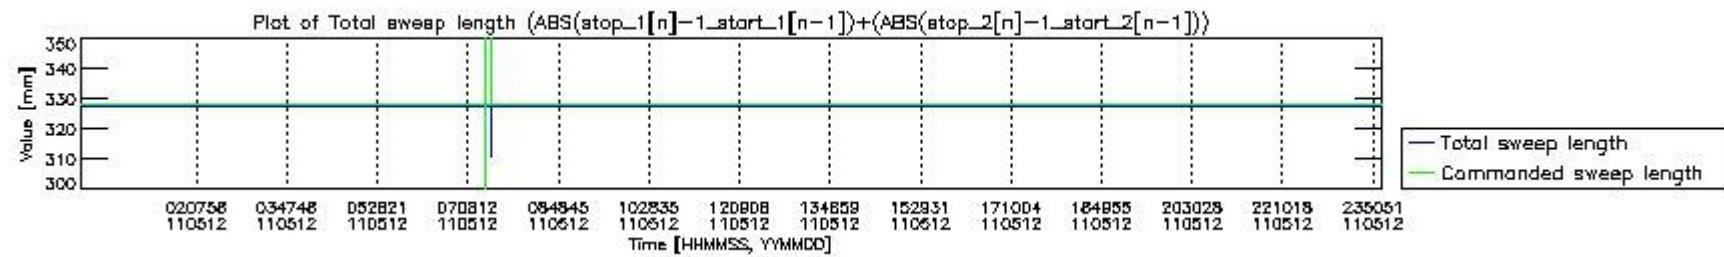

mipas_daily_report_level0_KSPT_L0_4504_N_20110512_6.PNG