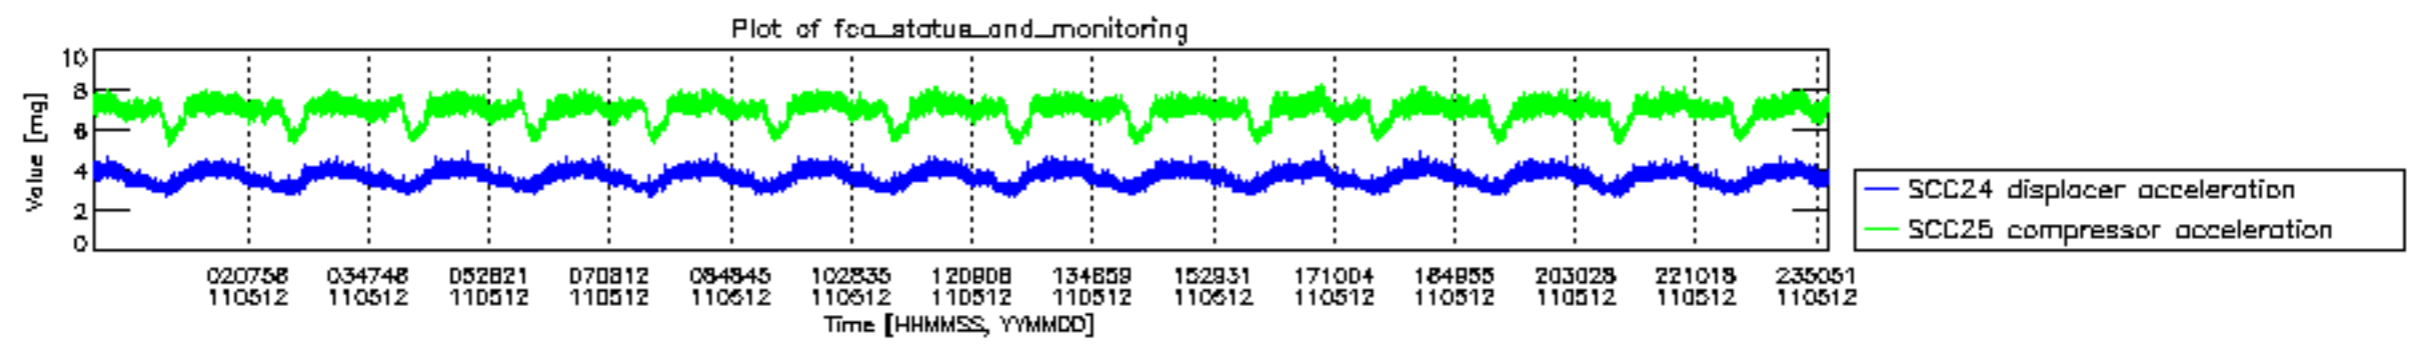

0.2 Instrument Operational Performance Parameters

The following plots give an overview of various instrument parameters for this day. The instrument parameters are part of the auxiliary data field within the source packets of the MIP_NL__0P product. The auxiliary data is normally included twice per interferogram. Note that only the first packet is currently included in monitoring.

mipas_daily_report_level0_KSPT_L0_4504_N_20110512_12.PNG

mipas_daily_report_level0_KSPT_L0_4504_N_20110512_13.PNG

MIPNLOP_MIPSOUPAC_aux_fields_igm_cal, channel statistics plot
 Colour indicates value.