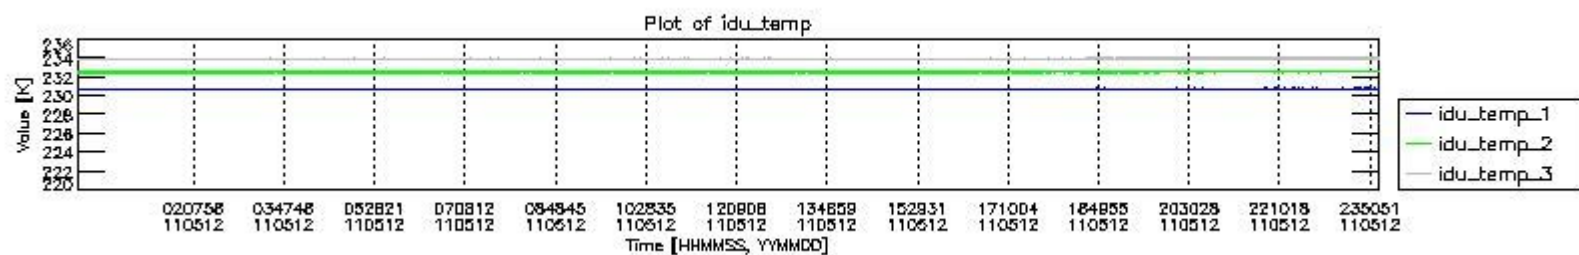

mipas_daily_report_level0_KSPT_L0_4504_N_20110512_2.PNG