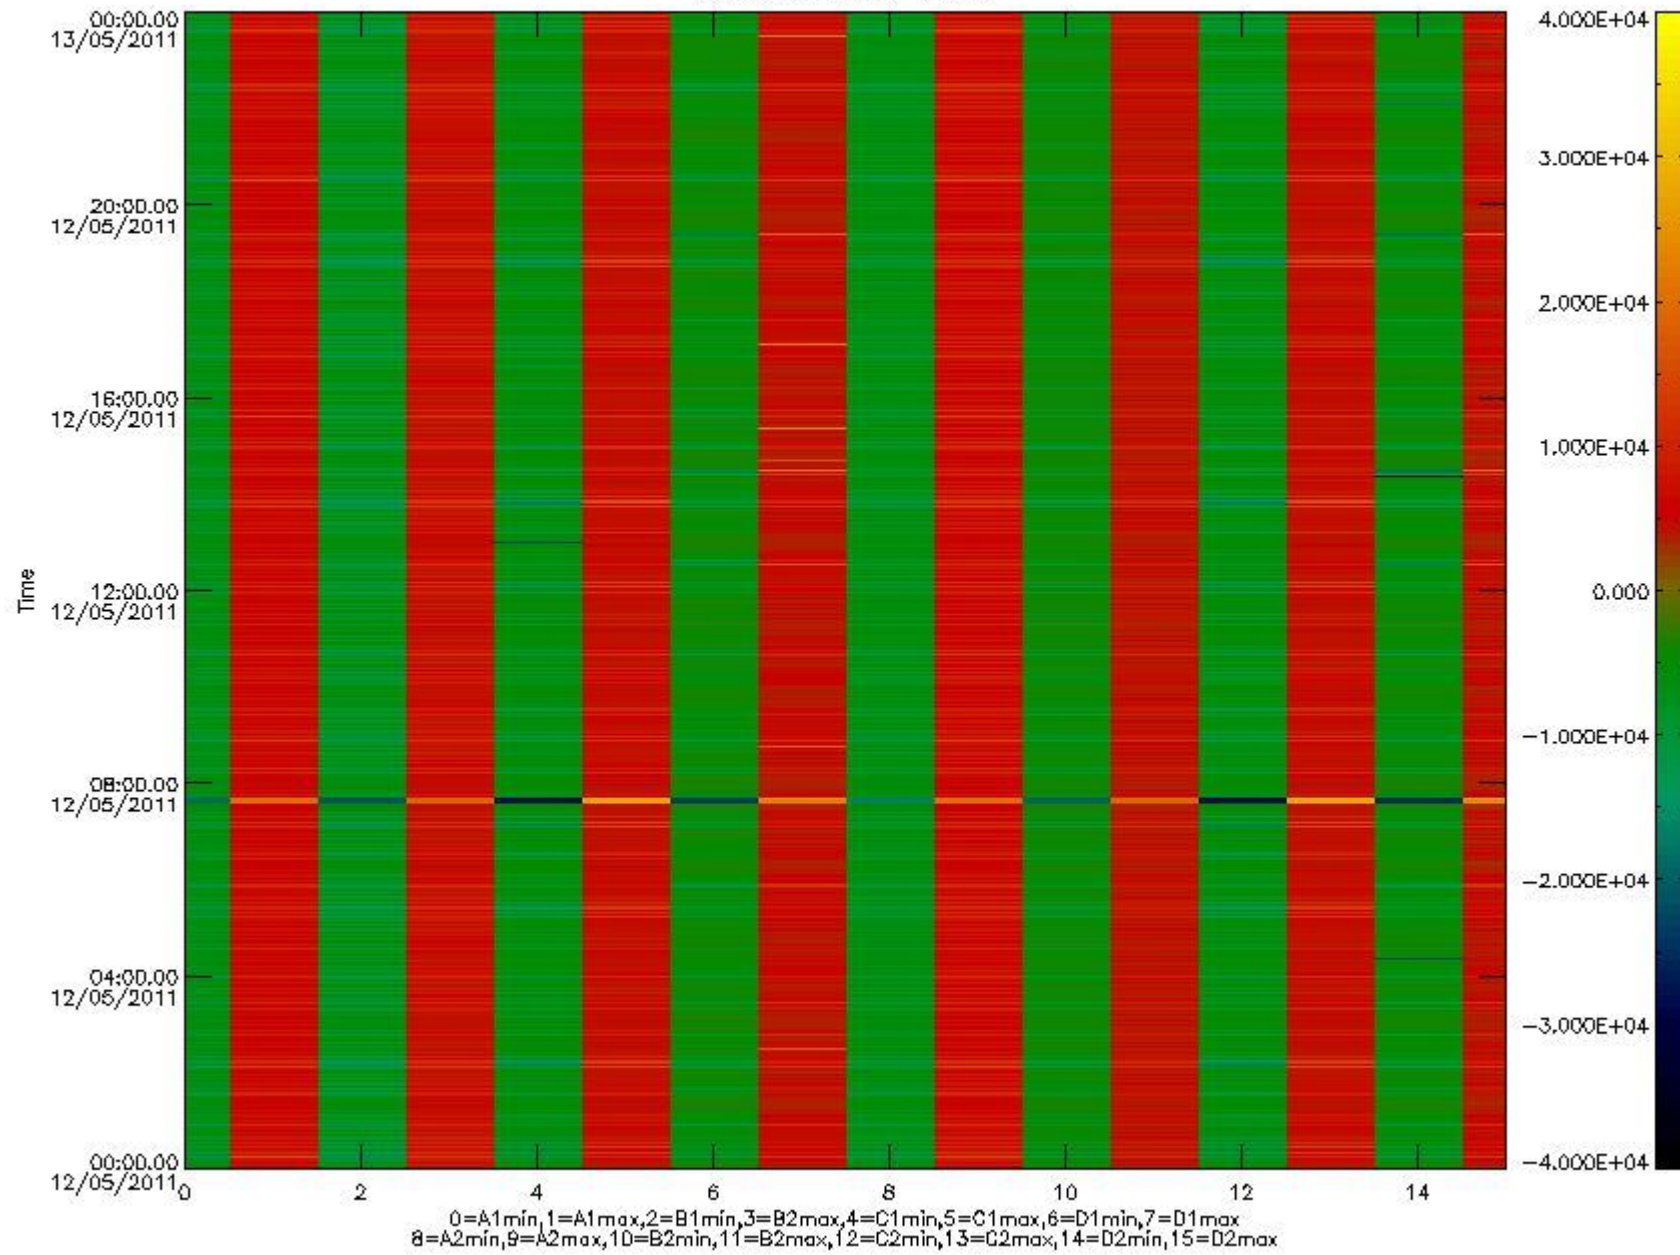

MIPNLOP_MIPSOUPAC_aux_fields_igm_cal, channel statistics plot
Colour indicates value.

mipas_daily_report_level0_KSPT_L0_4504_N_20110512_11.PNG

0.3 ADF monitoring

The use of ADFs is shown in two ways:

1. By means of two tables that can be used to find the ADF used for a specific product.
2. By means of plots that show changes in ADF using colours.

Number	ADF
0	AUX_CN0_AXVPDS20020123_121901_20020101_000000_20200101_000000
1	AUX_FPO_AXVPDS20110511_102113_20110510_193132_20110520_200506
2	AUX_FPO_AXVPDS20110512_101654_20110511_185448_20110521_210836

Number	Product name	#CNO	#FPO