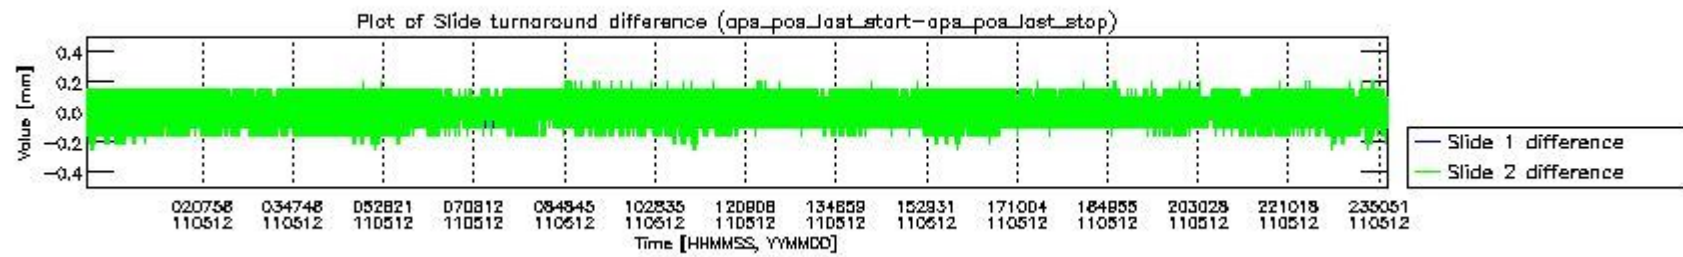

mipas_daily_report_level0_KSPT_L0_4504_N_20110512_5.PNG