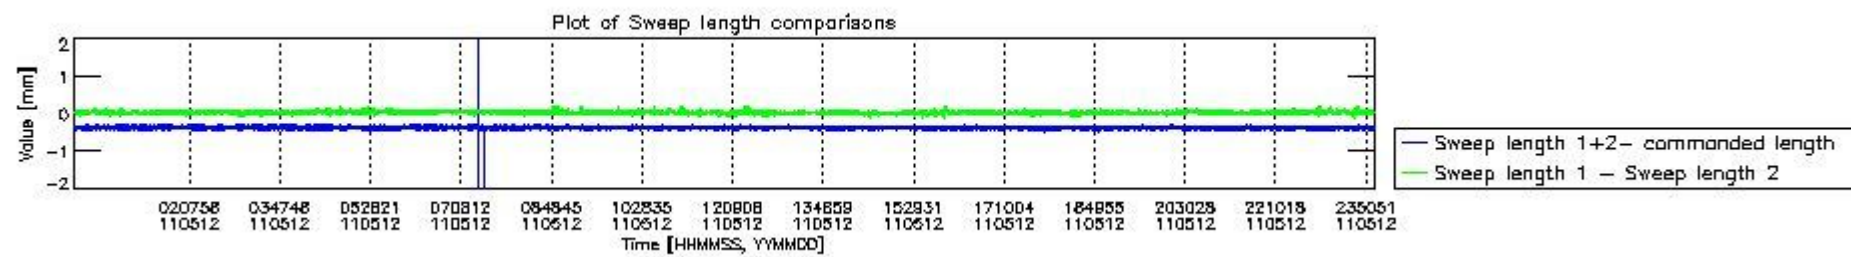

mipas_daily_report_level0_KSPT_L0_4504_N_20110512_8.PNG