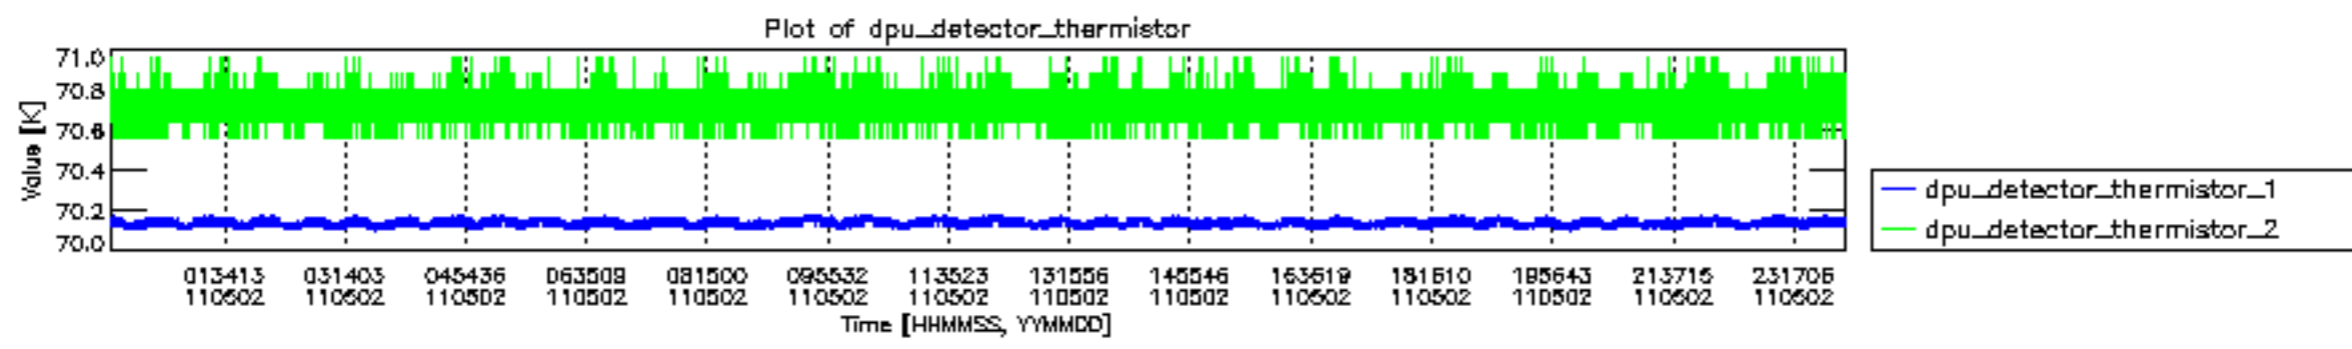

0.2 Instrument Operational Performance Parameters

The following plots give an overview of various instrument parameters for this day. The instrument parameters are part of the auxiliary data field within the source packets of the MIP_NL__0P product. The auxiliary data is normally included twice per interferogram. Note that only the first packet is currently included in monitoring.

mipas_daily_report_level0_KSPT_L0_4504_N_20110502_12.PNG

mipas_daily_report_level0_KSPT_L0_4504_N_20110502_13.PNG

MIPNLOP_MIPSOUPAC_aux_fields_igm_cal, channel statistics plot
 Colour indicates value.