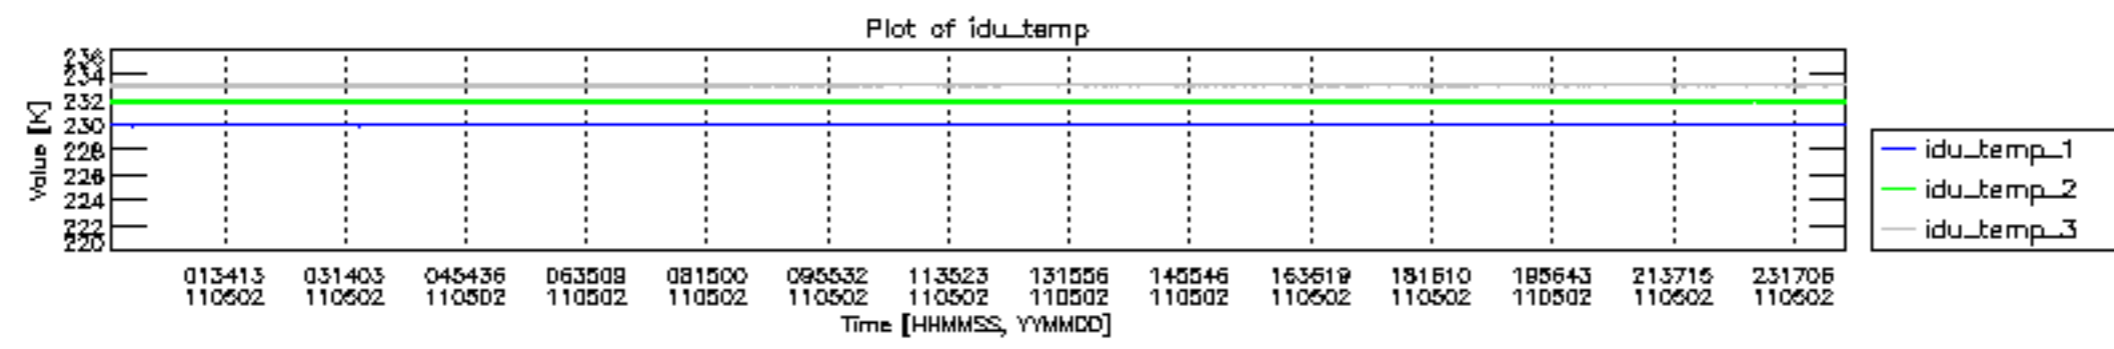

0.2 Instrument Operational Performance Parameters

The following plots give an overview of various instrument parameters for this day. The instrument parameters are part of the auxiliary data field within the source packets of the MIP_NL__0P product. The auxiliary data is normally included twice per interferogram. Note that only the first packet is currently included in monitoring.

mipas_daily_report_level0_KSPT_L0_4504_N_20110502_12.PNG

mipas_daily_report_level0_KSPT_L0_4504_N_20110502_13.PNG

MIPNLOP_MIPSOUPAC_aux_fields_igm_cal, channel statistics plot
 Colour indicates value.