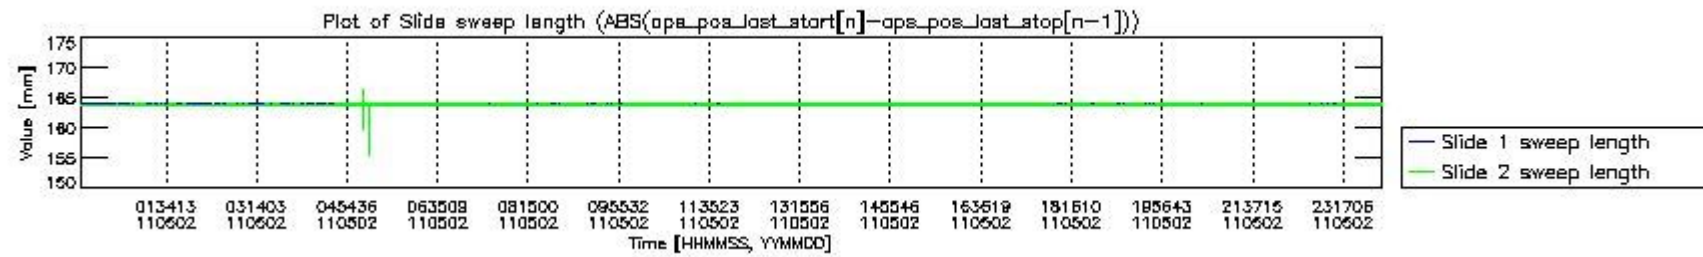

mipas_daily_report_level0_KSPT_L0_4504_N_20110502_7.PNG