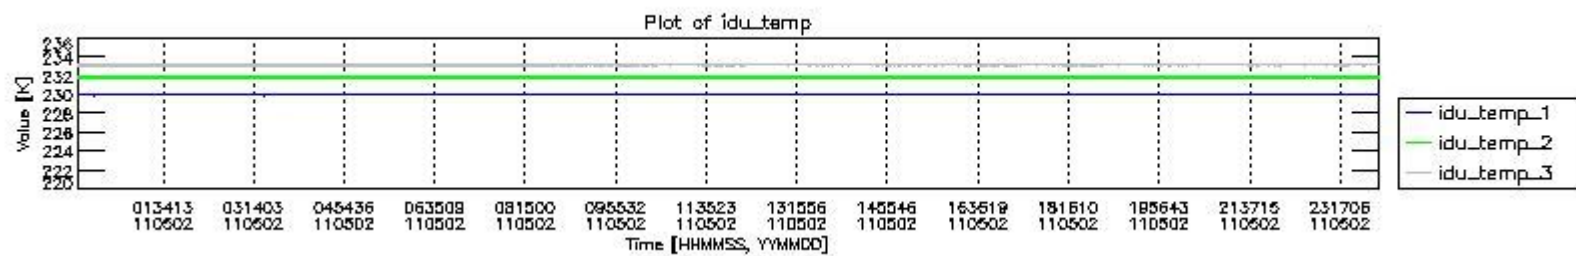

mipas_daily_report_level0_KSPT_L0_4504_N_20110502_2.PNG