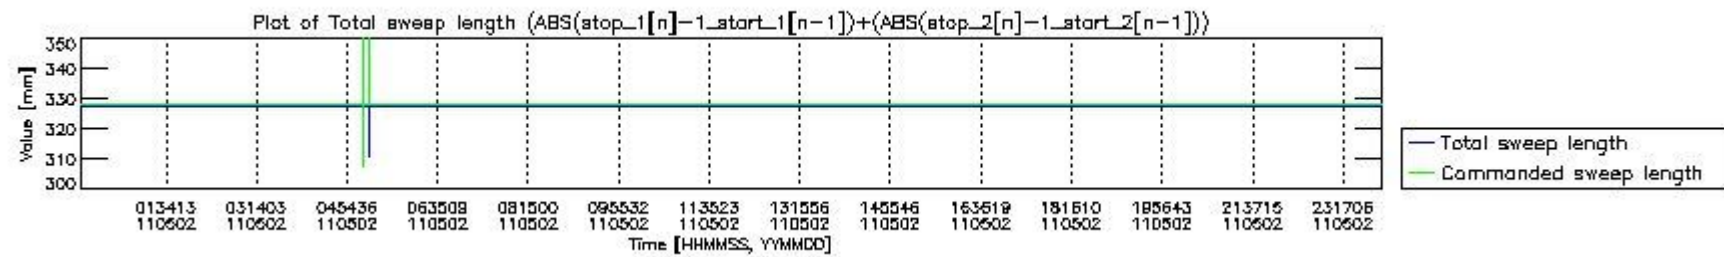

mipas_daily_report_level0_KSPT_L0_4504_N_20110502_6.PNG