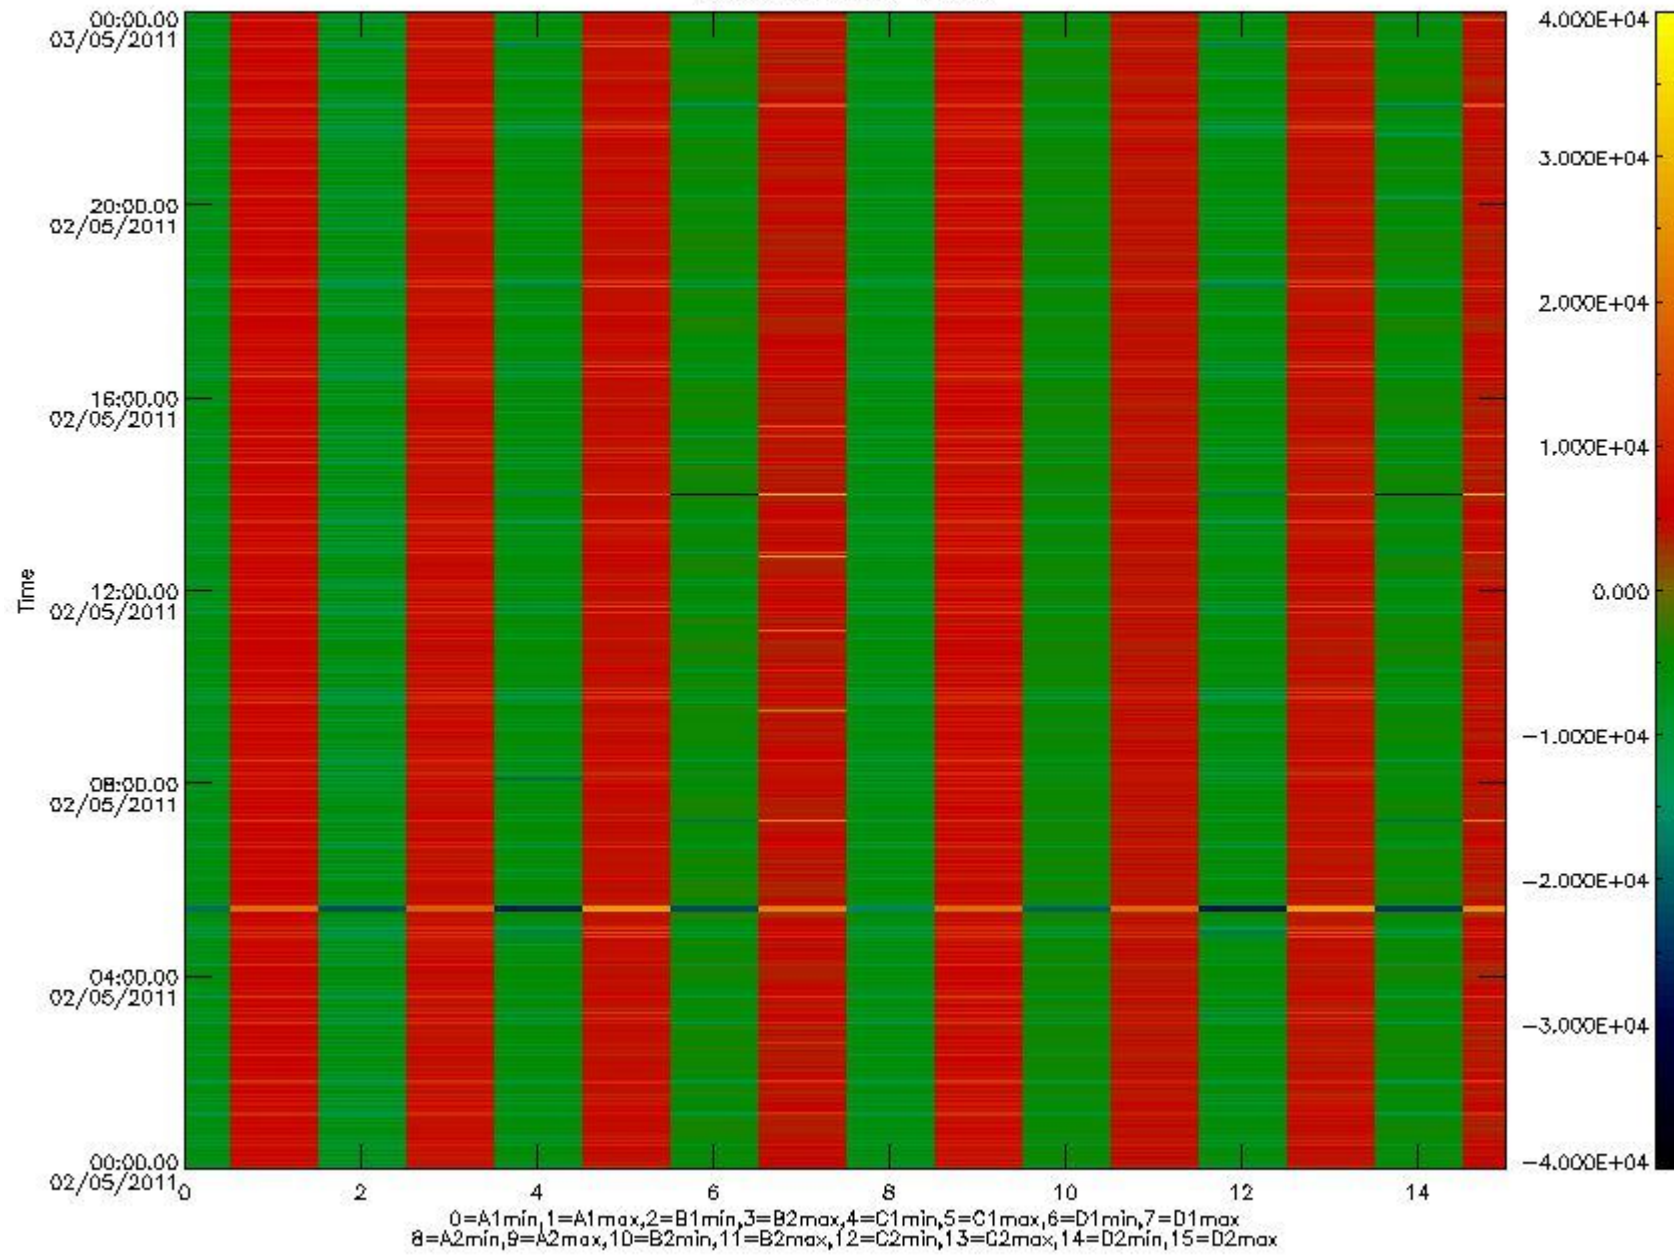

MIPNLOP_MIPSOUPAC_aux_fields_igm_cal, channel statistics plot
Colour indicates value.

mipas_daily_report_level0_KSPT_L0_4504_N_20110502_11.PNG

0.3 ADF monitoring

The use of ADFs is shown in two ways:

1. By means of two tables that can be used to find the ADF used for a specific product.
2. By means of plots that show changes in ADF using colours.

Number	ADF
0	AUX_CN0_AXVPDS20020123_121901_20020101_000000_20200101_000000
1	AUX_FPO_AXVPDS20110429_102150_20110428_183112_20110508_204459
2	AUX_FPO_AXVPDS20110502_102113_20110430_185757_20110510_211146

Number	Product name	#CN0	#FPO