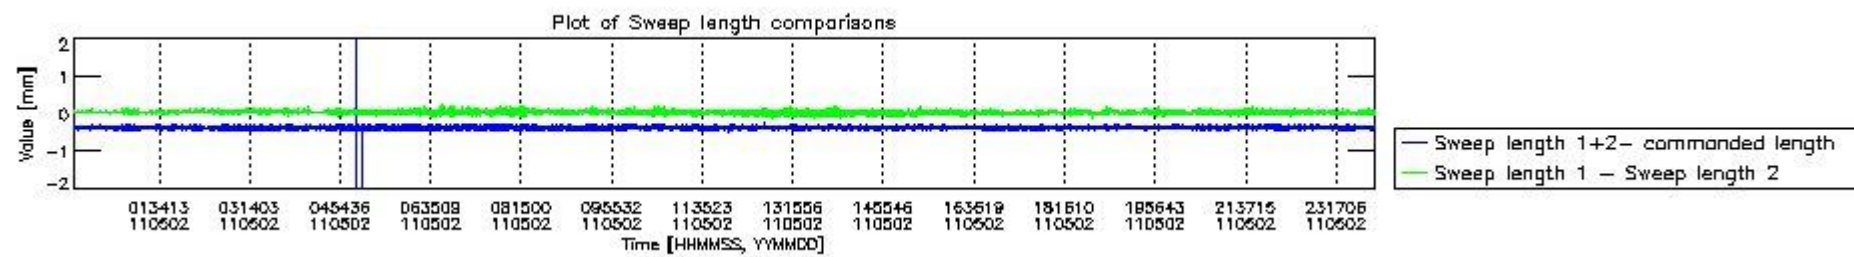

mipas_daily_report_level0_KSPT_L0_4504_N_20110502_8.PNG