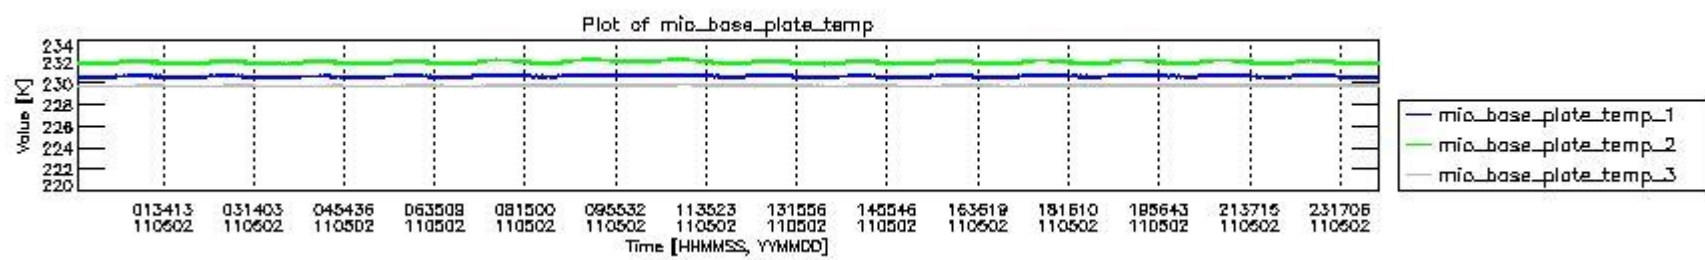

mipas_daily_report_level0_KSPT_L0_4504_N_20110502_1.PNG