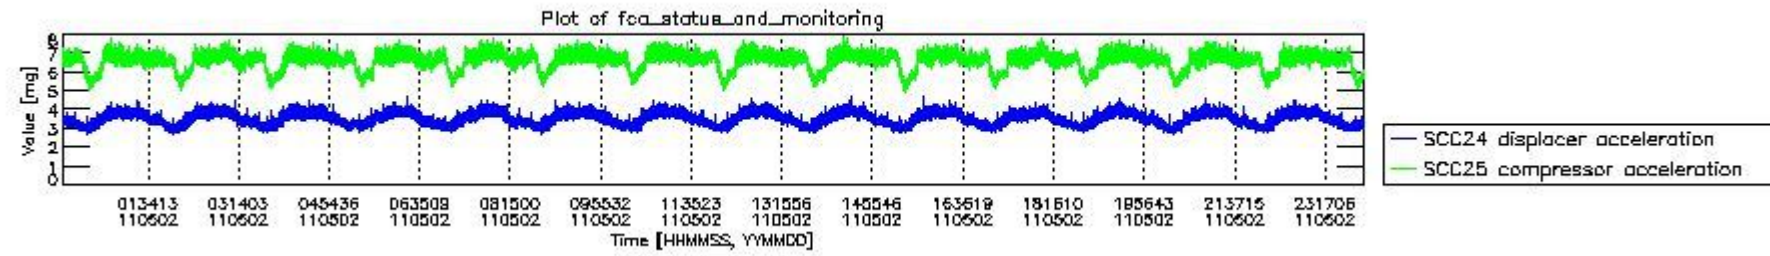

mipas_daily_report_level0_KSPT_L0_4504_N_20110502_10.PNG

The following table shows channel statistics for all channels for this day.

Channel	Min	Max	ADC
A1	-19135	20573	16bit
B1	-22165	18717	16bit
C1	-27144	27130	16bit
D1	-32768	32767	16bit
A2	-16477	20722	16bit
B2	-20512	19738	16bit
C2	-28206	27909	16bit
D2	-32768	32767	16bit