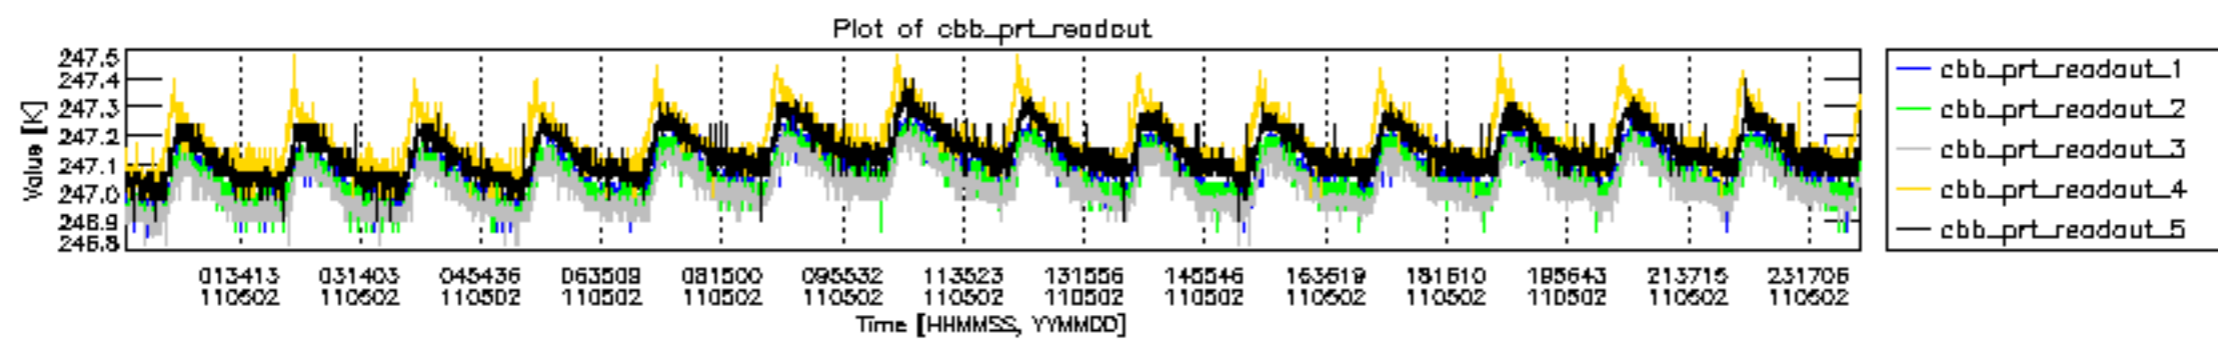

0.2 Instrument Operational Performance Parameters

The following plots give an overview of various instrument parameters for this day. The instrument parameters are part of the auxiliary data field within the source packets of the MIP_NL__0P product. The auxiliary data is normally included twice per interferogram. Note that only the first packet is currently included in monitoring.

mipas_daily_report_level0_KSPT_L0_4504_N_20110502_12.PNG

mipas_daily_report_level0_KSPT_L0_4504_N_20110502_13.PNG

MIPNLOP_MIPSOUPAC_aux_fields_igm_cal, channel statistics plot
 Colour indicates value.