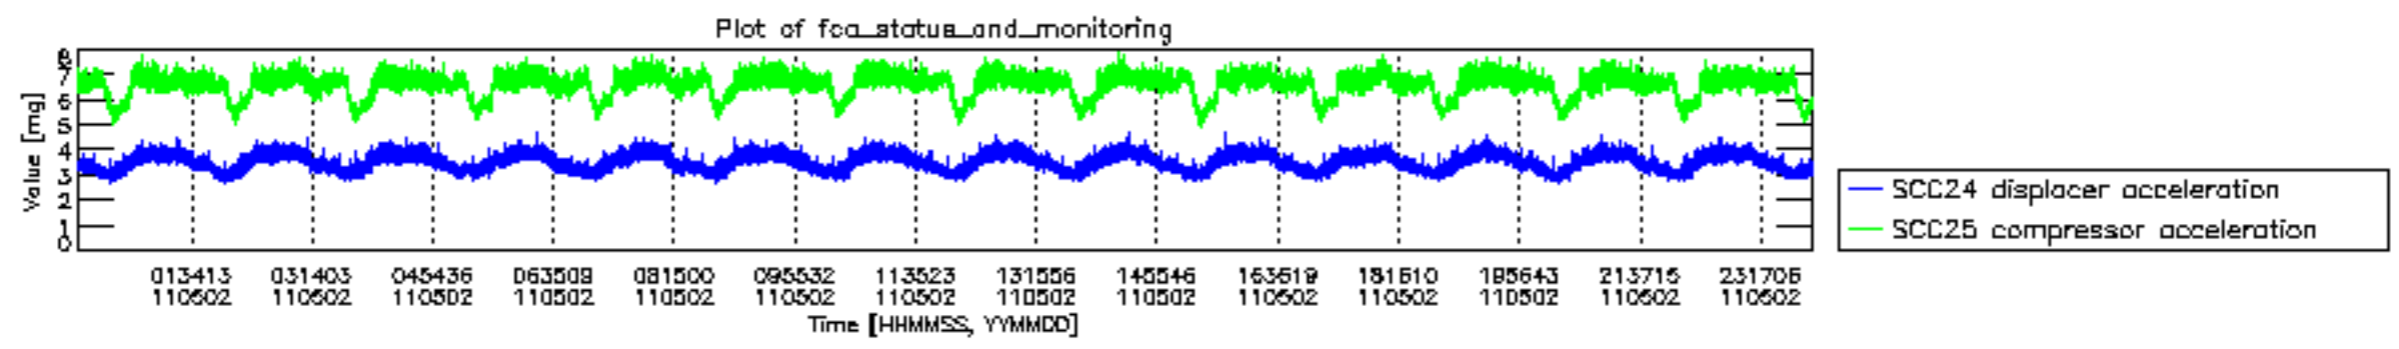

0.2 Instrument Operational Performance Parameters

The following plots give an overview of various instrument parameters for this day. The instrument parameters are part of the auxiliary data field within the source packets of the MIP_NL__0P product. The auxiliary data is normally included twice per interferogram. Note that only the first packet is currently included in monitoring.

mipas_daily_report_level0_KSPT_L0_4504_N_20110502_12.PNG

mipas_daily_report_level0_KSPT_L0_4504_N_20110502_13.PNG

MIPNLOP_MIPSOUPAC_aux_fields_igm_cal, channel statistics plot
 Colour indicates value.