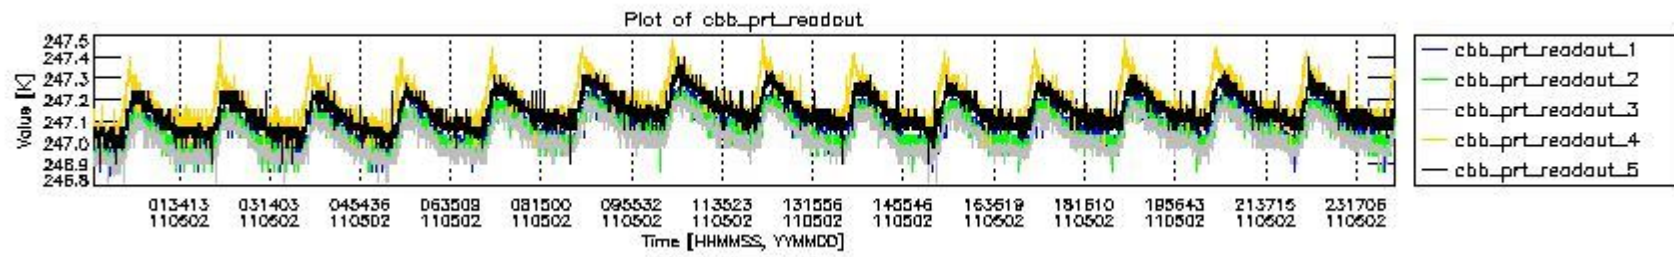

0.2 Instrument Operational Performance Parameters

The following plots give an overview of various instrument parameters for this day. The instrument parameters are part of the auxiliary data field within the source packets of the MIP_NL__0P product. The auxiliary data is normally included twice per interferogram. Note that only the first packet is currently included in monitoring.

mipas_daily_report_level0_KSPT_L0_4504_N_20110502_4.PNG

mipas_daily_report_level0_KSPT_L0_4504_N_20110502_5.PNG

mipas_daily_report_level0_KSPT_L0_4504_N_20110502_6.PNG

mipas_daily_report_level0_KSPT_L0_4504_N_20110502_7.PNG

mipas_daily_report_level0_KSPT_L0_4504_N_20110502_8.PNG

mipas_daily_report_level0_KSPT_L0_4504_N_20110502_9.PNG

mipas_daily_report_level0_KSPT_L0_4504_N_20110502_10.PNG

The following table shows channel statistics for all channels for this day.