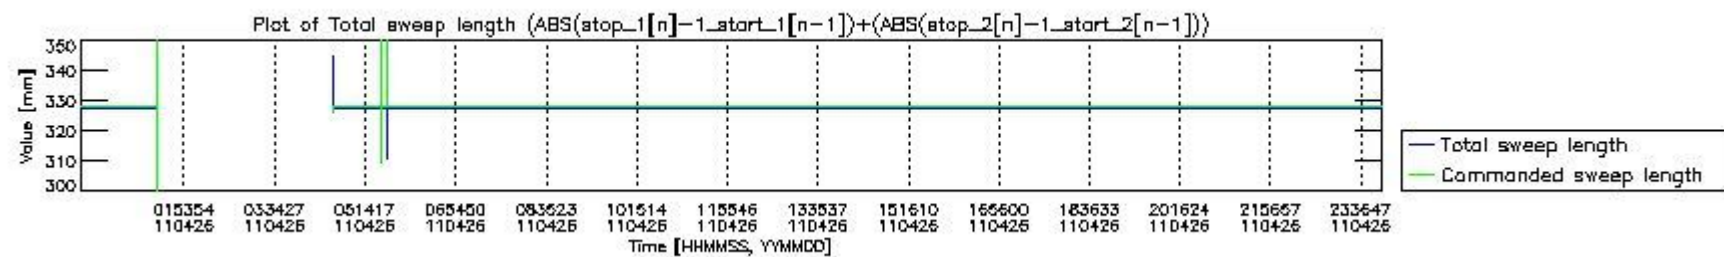

mipas_daily_report_level0_KSPT_L0_4504_N_20110426_6.PNG