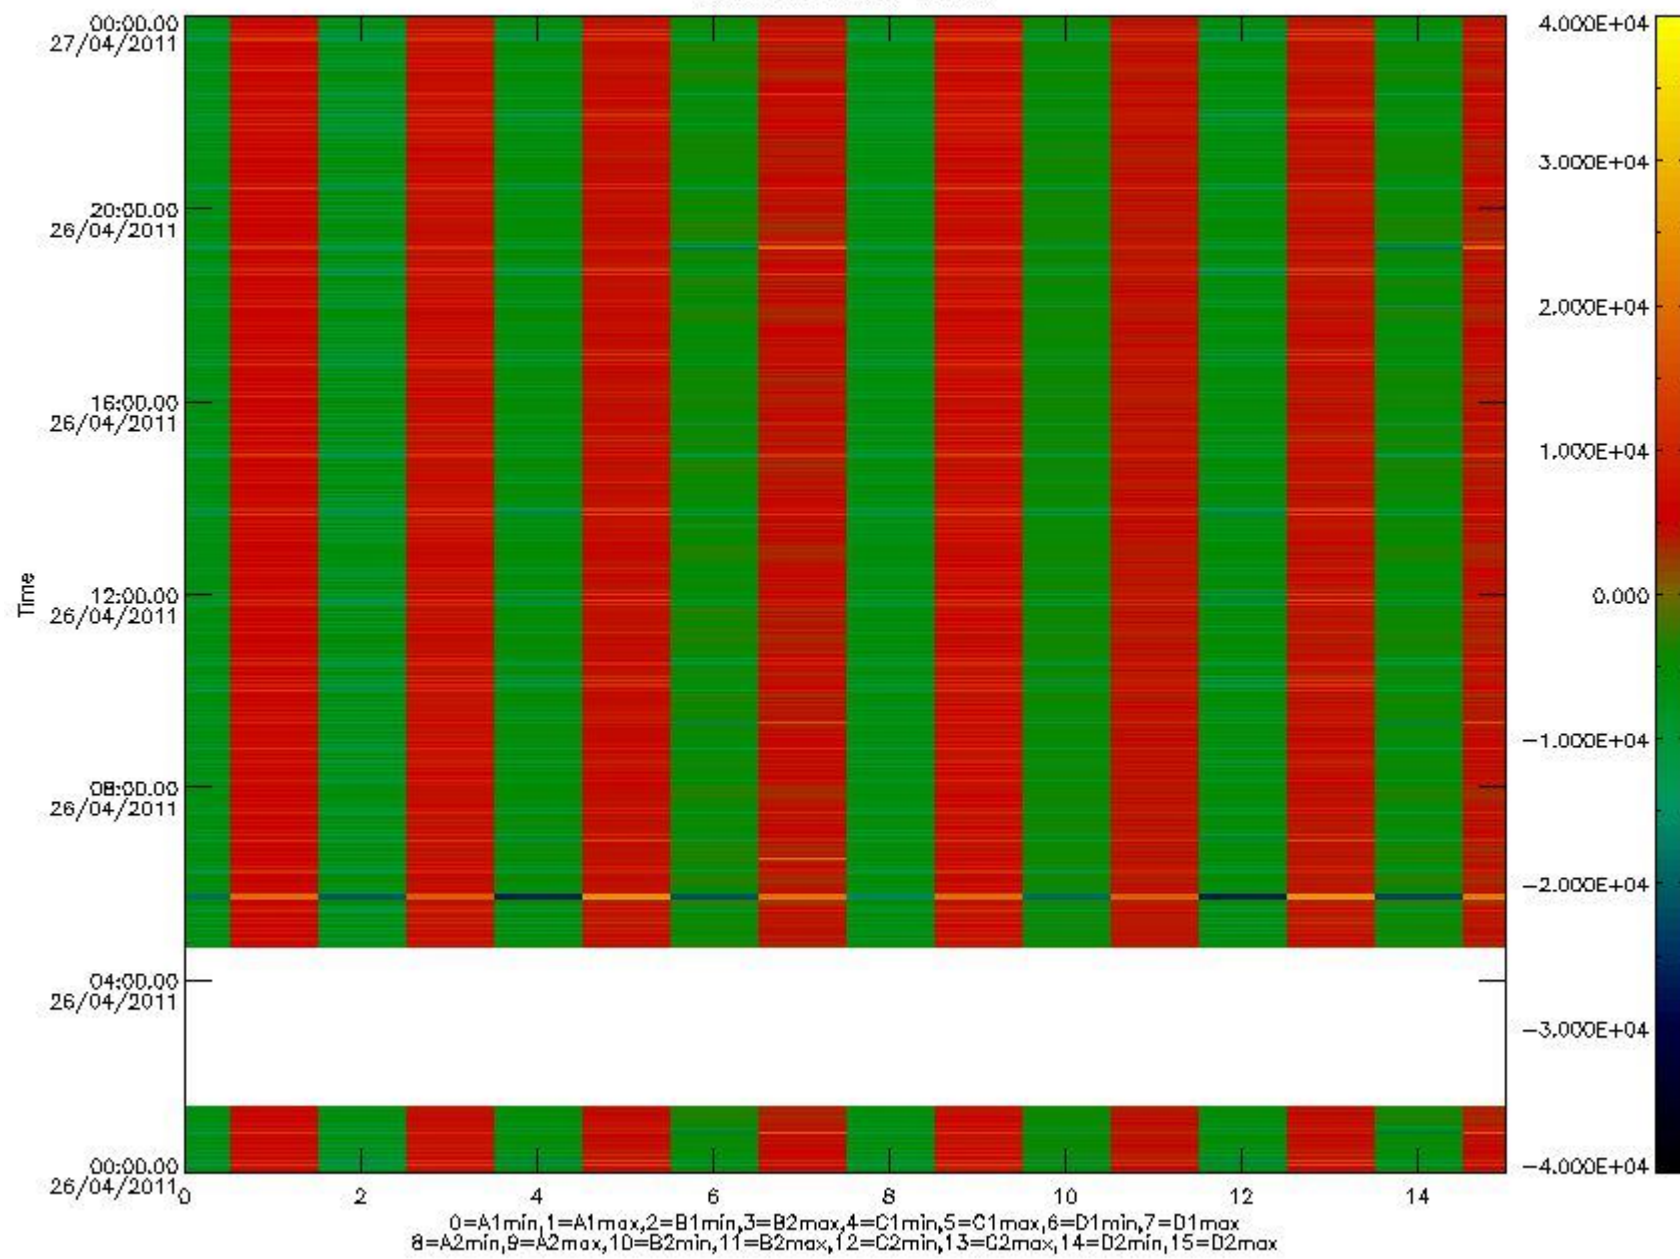

0.1.1 Report summary

The table below shows general characteristics of the data that are included into this report.

Item	Value
Report version	v1.6 08-11-2010
Time of report generation	01MAY2011 05:24:19
Data source version	KSPT_L0/4504-N
Processing scope for products	26APR2011 00:00:00 to 27APR2011 00:00:00
Start time of first product within scope	26APR2011 01:10:19
Stop time of last product within scope	27APR2011 00:34:10
Total number of level 0 products	14
Number of level 0 products with errors	0

0.2 Instrument Operational Performance Parameters

The following plots give an overview of various instrument parameters for this day. The instrument parameters are part of the auxiliary data field within the source packets of the MIP_NL__0P product. The auxiliary data is normally included twice per interferogram. Note that only the first packet is currently included in monitoring.

mipas_daily_report_level0_KSPT_L0_4504_N_20110426_8.PNG

mipas_daily_report_level0_KSPT_L0_4504_N_20110426_9.PNG

mipas_daily_report_level0_KSPT_L0_4504_N_20110426_10.PNG

The following table shows channel statistics for all channels for this day.

mipas_daily_report_level0_KSPT_L0_4504_N_20110426_11.PNG

0.3 ADF monitoring

The use of ADFs is shown in two ways:

1. By means of two tables that can be used to find the ADF used for a specific product.
2. By means of plots that show changes in ADF using colours.