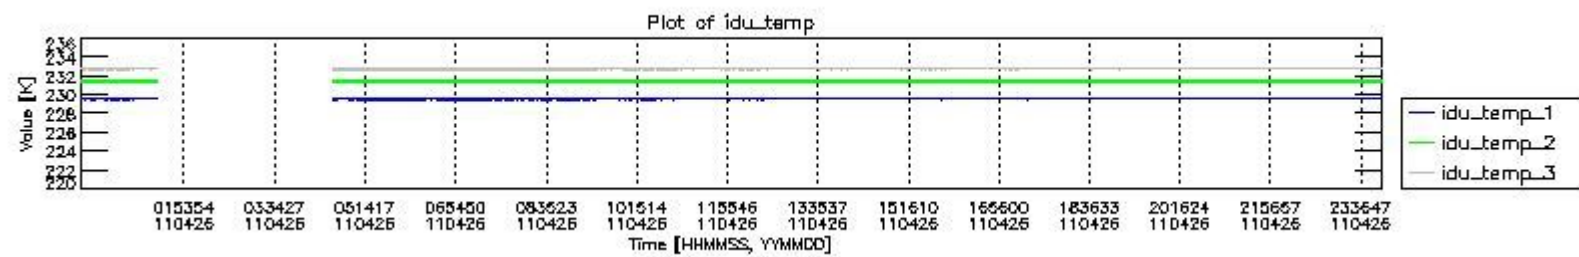

mipas_daily_report_level0_KSPT_L0_4504_N_20110426_2.PNG