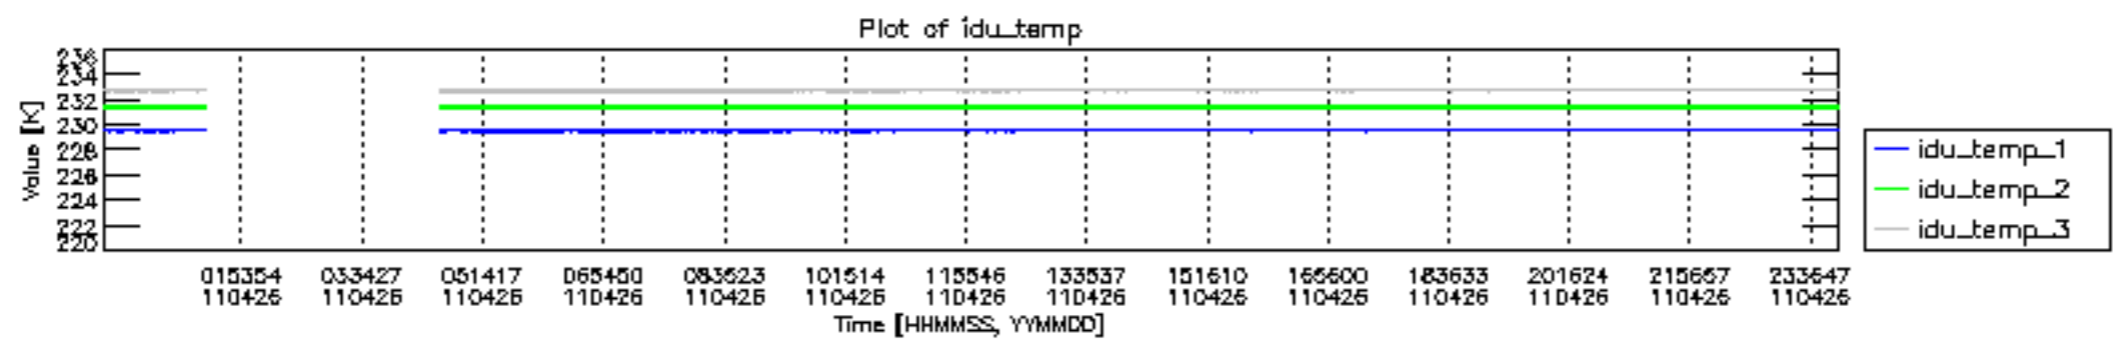

0.2 Instrument Operational Performance Parameters

The following plots give an overview of various instrument parameters for this day. The instrument parameters are part of the auxiliary data field within the source packets of the MIP_NL__0P product. The auxiliary data is normally included twice per interferogram. Note that only the first packet is currently included in monitoring.

mipas_daily_report_level0_KSPT_L0_4504_N_20110426_12.PNG

mipas_daily_report_level0_KSPT_L0_4504_N_20110426_13.PNG

MIPNLOP_MIPSOUPAC_aux_fields_igm_cal, channel statistics plot
 Colour indicates value.