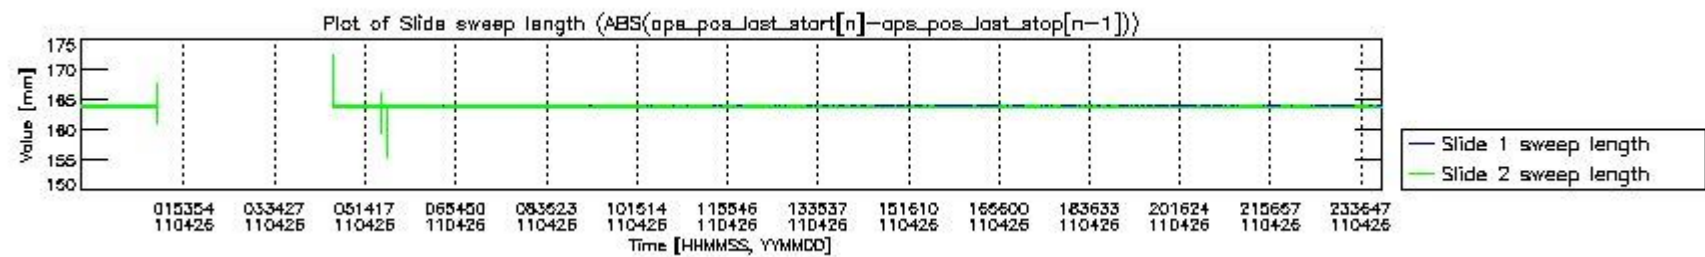

mipas_daily_report_level0_KSPT_L0_4504_N_20110426_7.PNG