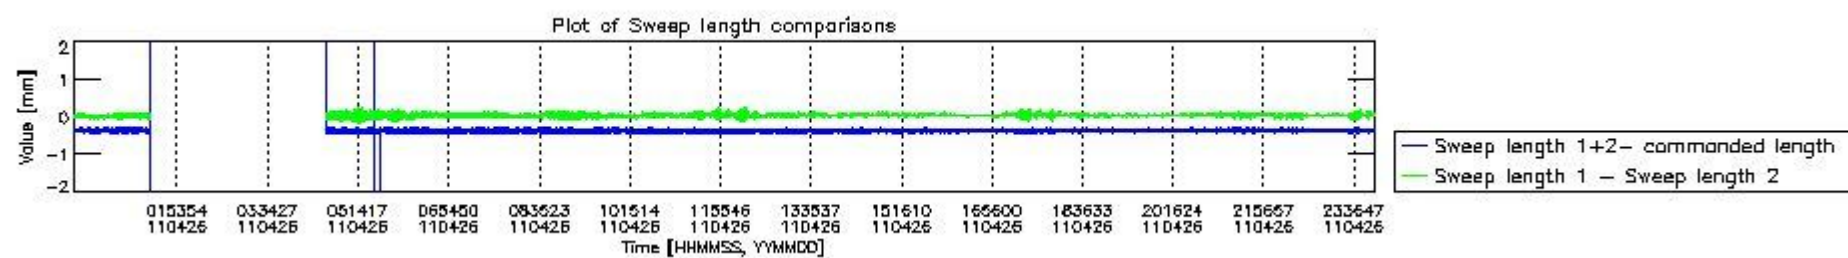

mipas_daily_report_level0_KSPT_L0_4504_N_20110426_8.PNG